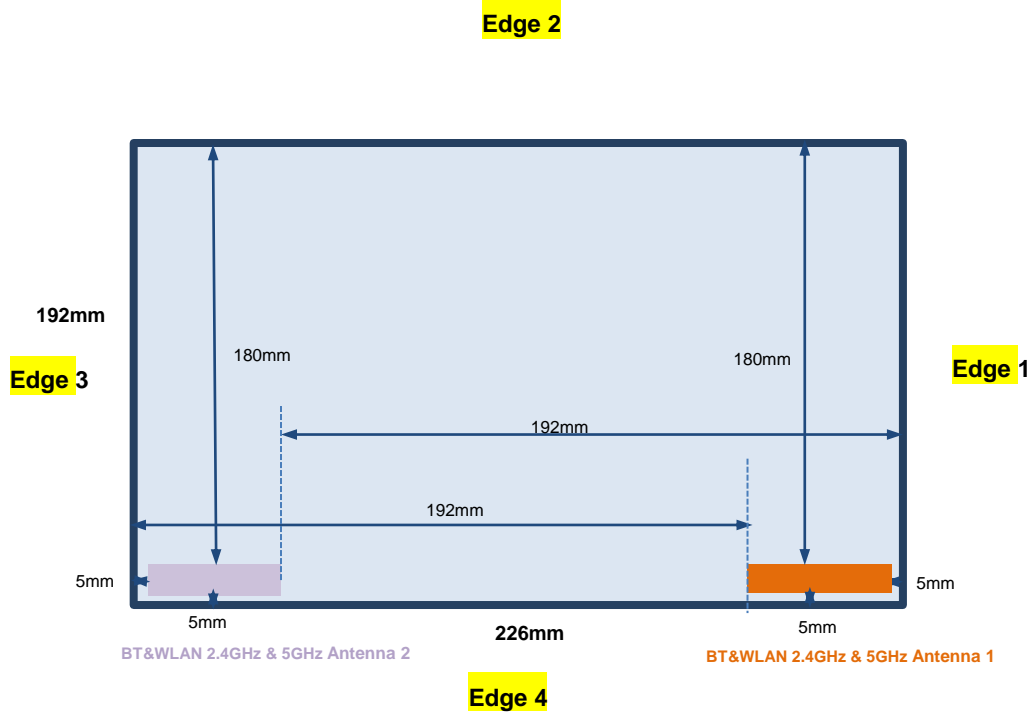

**SAR Test Setup Photos**

**Body Exposure Condition**

**Bottom Face, Test Separation 0 mm**

**Edge1, Test Separation 0 mm**

**Edge3, Test Separation 0 mm**

**Edge4, Test Separation 0 mm**

**Edge4 with cover, Test Separation 0 mm**

### Antenna Location

Diagonal dimension: 292mm

Bottom Face