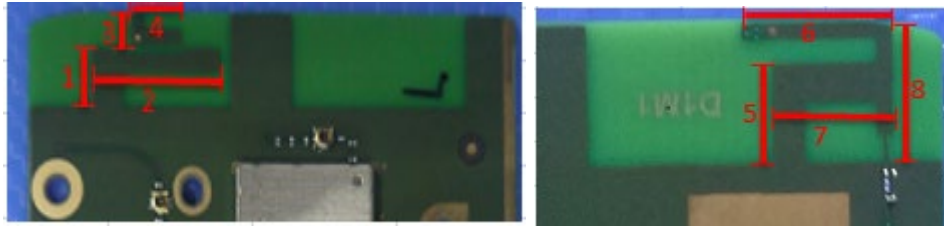

Antenna Test Report – Test Set up Photos

Test set up used – w/ photos:

Device Image and Antenna locations

Antenna Dimensions

BT antenna

1	2	3	4	5	6	7	8
0.6	1.45	0.3	0.6	0.65	1	0.8	0.9

Unit:mm

WIFI antenna

1	2	3	4	5	6	7	8
0.9	0.35	0.35	0.35	0.72	0.65	0.32	0.33

Unit:mm