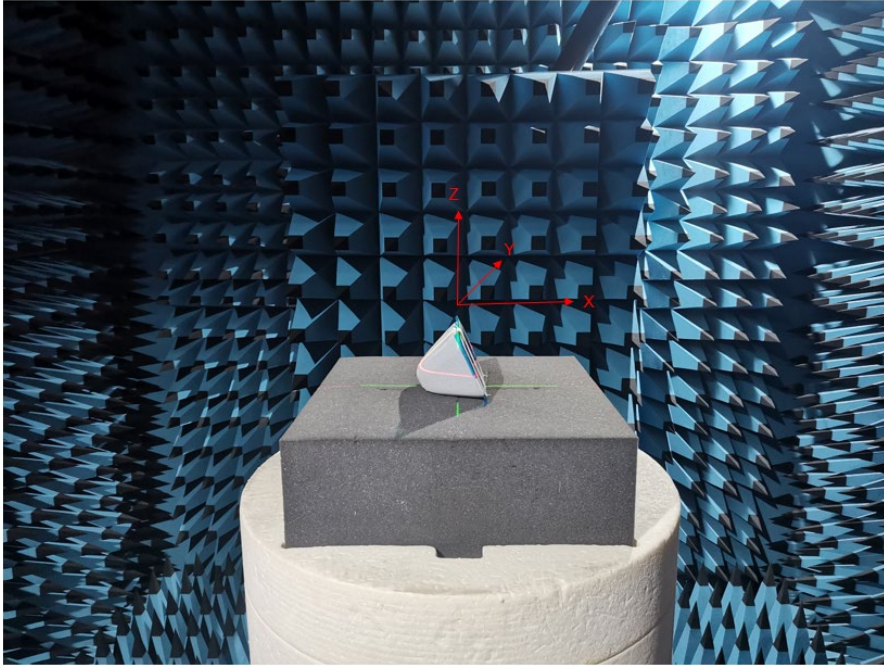

Antenna Test Report – Test Set up Photos

Test set up used – w/ photos:

Device Image and Antenna locations

Antenna Dimensions

BT antenna

1	2	3	4	5	6	7	8
0.6	1.45	0.3	0.6	0.65	1	0.8	0.9

Unit:mm

WIFI antenna