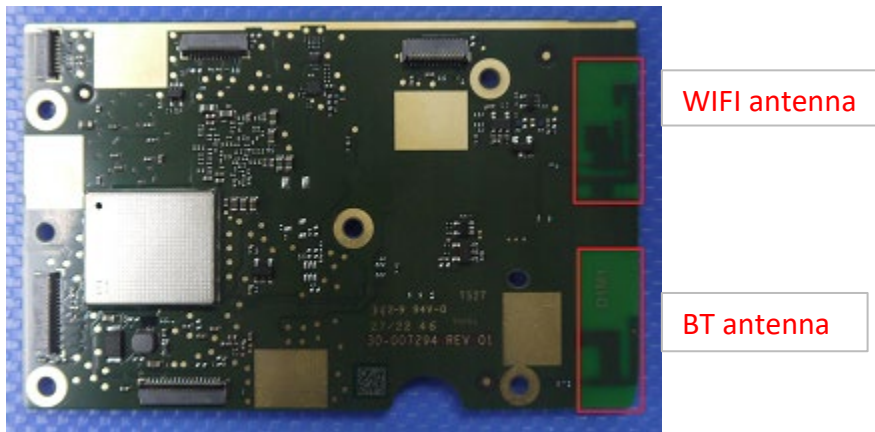

Antenna Test Report – Test Set up Photos

Test set up used – w/ photos:

Device Image and Antenna locations

Antenna Dimensions

BT antenna

1	2	3	4	5	6	7	8
0.6	1.45	0.3	0.6	0.65	1	0.8	0.9

Unit:mm

WIFI antenna