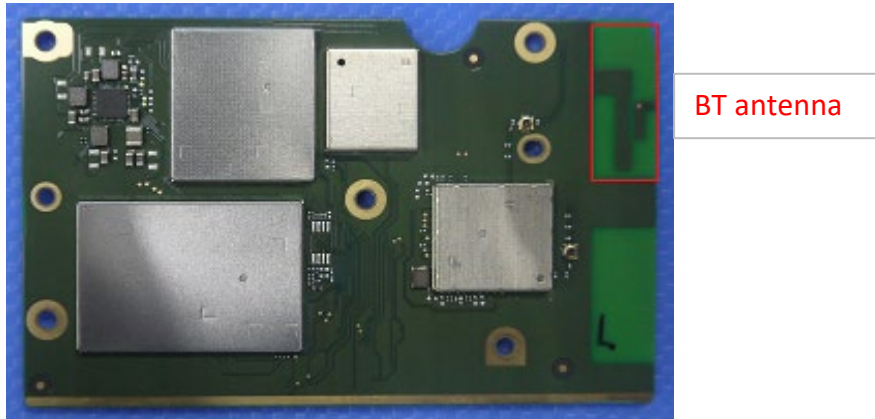

Antenna Test Report – Test Set up Photos

Test set up used – w/ photos:

Device Image and Antenna locations

Antenna Dimensions

BT antenna

1	2	3	4	5	6	7	8
0.6	1.45	0.3	0.6	0.65	1	0.8	0.9

Unit:mm

WIFI antenna