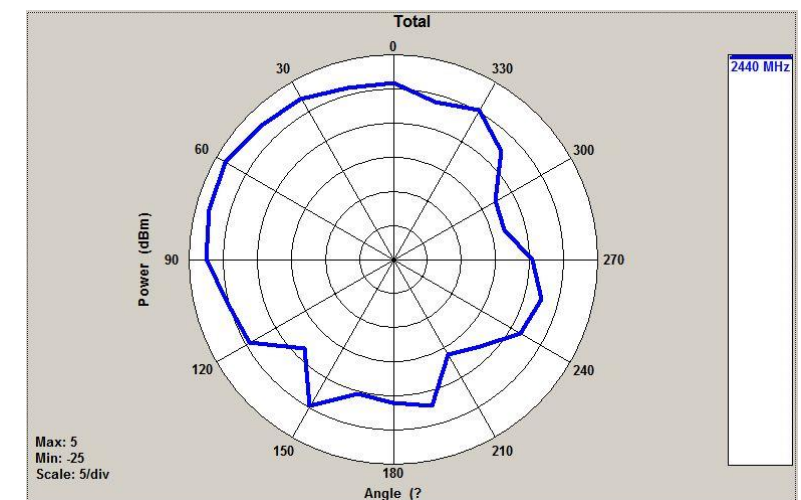

WIFI antenna _2440MHz

YZ-Plane

WIFI antenna _2460MHz