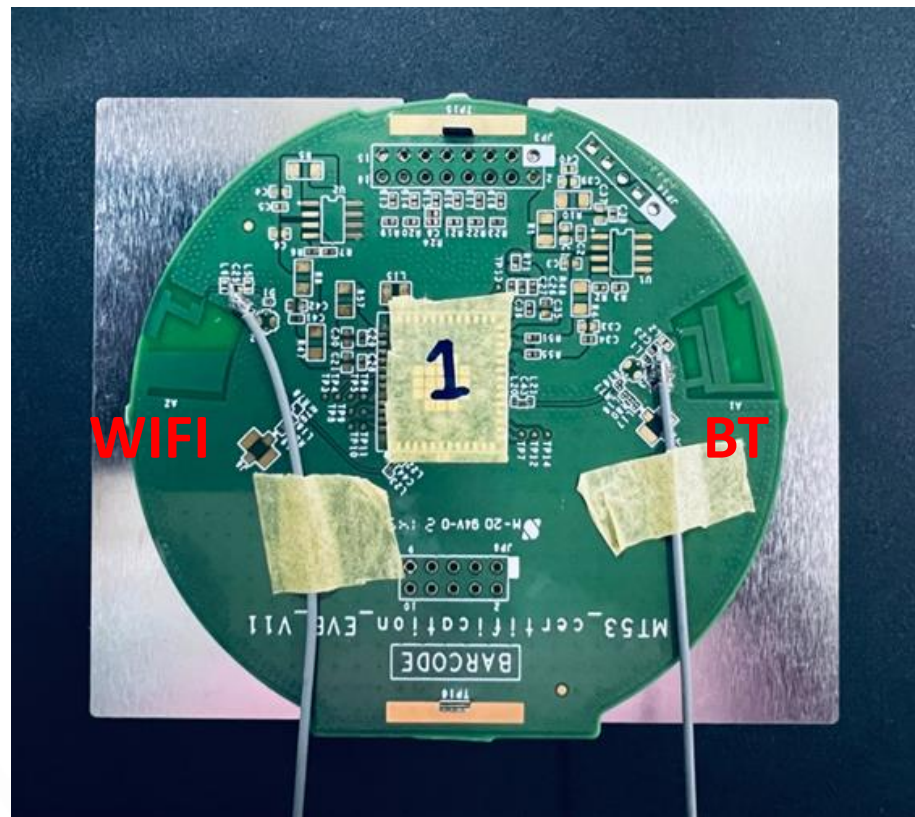

MT53 Antenna SPEC_0609

MT53 Antenna

1. Antenna type: **PIFA**
2. Antenna figure

MT53 Antenna

3. Antenna peak gain

2G WiFi	WiFi antenna	
	Mea. Eff.(dB)	Mea. Peak Gain (dBi)
ch1 2412	-1.6	4.12
Ch6 2437	-1.53	4.27
Ch11 2462	-1.73	4.04
Ch13 2472	-1.95	3.92
5G WiFi	WiFi antenna	
	Mea. Eff.(dB)	Mea. Peak Gain (dBi)
ch36 5180	-0.15	6.02
ch64 5320	-0.32	6.06
ch100 5500	-0.15	5.92
ch165 5825	-0.16	5.97

BT/BLE	BT antenna	
	Mea. Eff.(dB)	Mea. Peak Gain (dBi)
2402	-2.27	4.21
2440	-2.01	4.35
2480	-2.66	3.71

MT53 Antenna

4. Antenna pattern_WIFI

WIFI antenna _2410MHz

XY-Plane

XZ-Plane

YZ-Plane

WIFI antenna _2440MHz