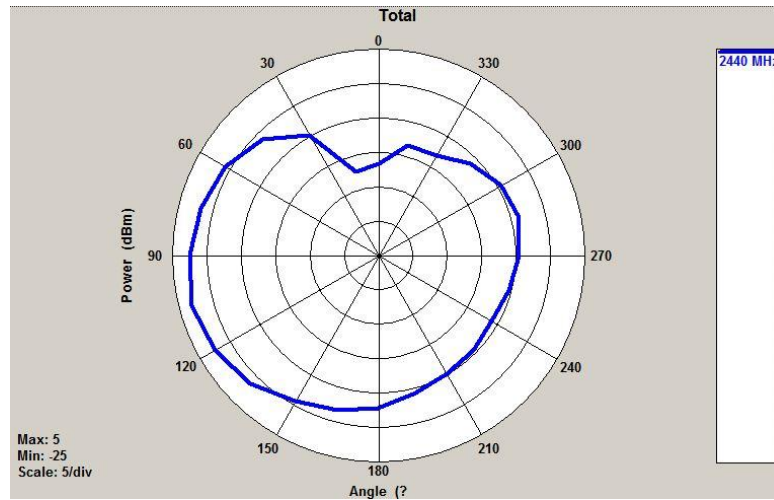

BT/BLE	BT antenna	
	Mea. Eff.(dB)	Mea. Peak Gain (dBi)
2402	-2.27	4.21
2440	-2.01	4.35
2480	-2.66	3.71

MT53 Antenna

4. Antenna pattern_WIFI

WIFI antenna _2410MHz

XY-Plane

XZ-Plane

YZ-Plane

WIFI antenna _2440MHz