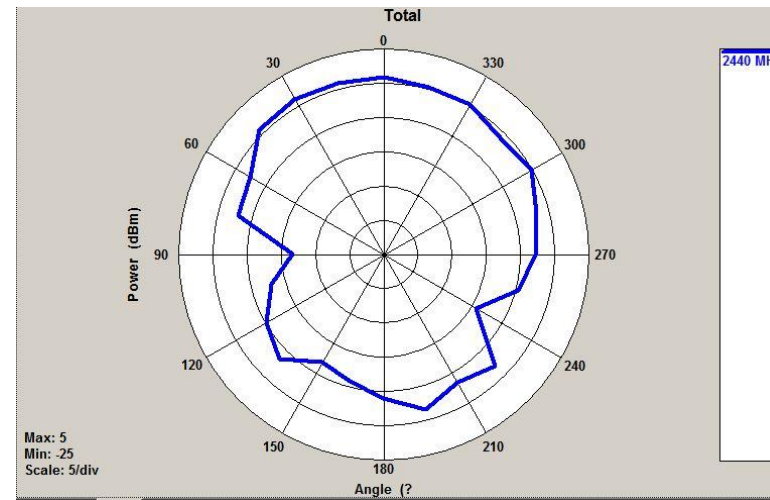

WIFI antenna _2440MHz

XZ-Plane

WIFI antenna _2460MHz