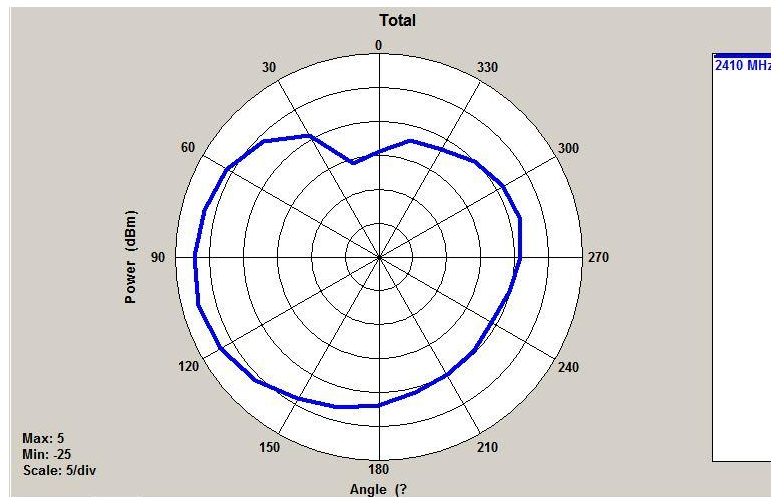

MT53 Antenna

4. Antenna pattern_WIFI

WIFI antenna _2410MHz

XY-Plane