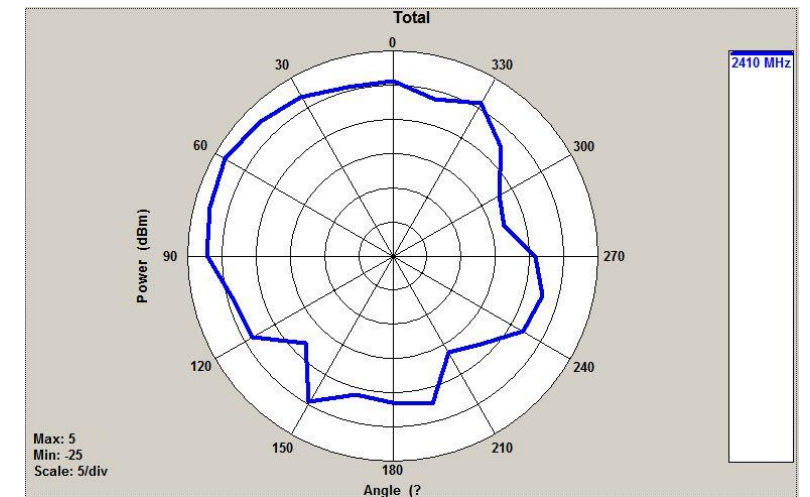

BT/BLE	BT antenna	
	Mea. Eff.(dB)	Mea. Peak Gain (dBi)
2402	-2.27	4.21
2440	-2.01	4.35
2480	-2.66	3.71

MT53 Antenna

4. Antenna pattern_WIFI

WIFI antenna _2410MHz

XY-Plane

XZ-Plane

YZ-Plane

WIFI antenna _2440MHz