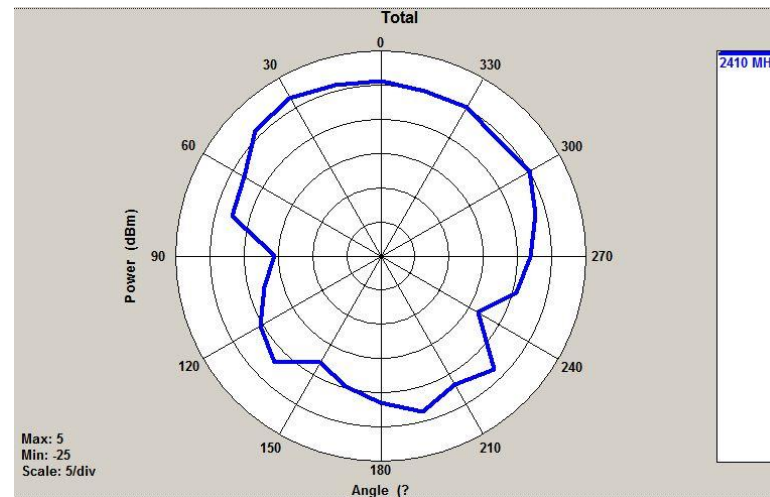

BT/BLE	BT antenna	
	Mea. Eff.(dB)	Mea. Peak Gain (dBi)
2402	-2.27	4.21
2440	-2.01	4.35
2480	-2.66	3.71

MT53 Antenna

4. Antenna pattern_WIFI

WIFI antenna _2410MHz

XY-Plane

XZ-Plane

YZ-Plane

WIFI antenna _2440MHz