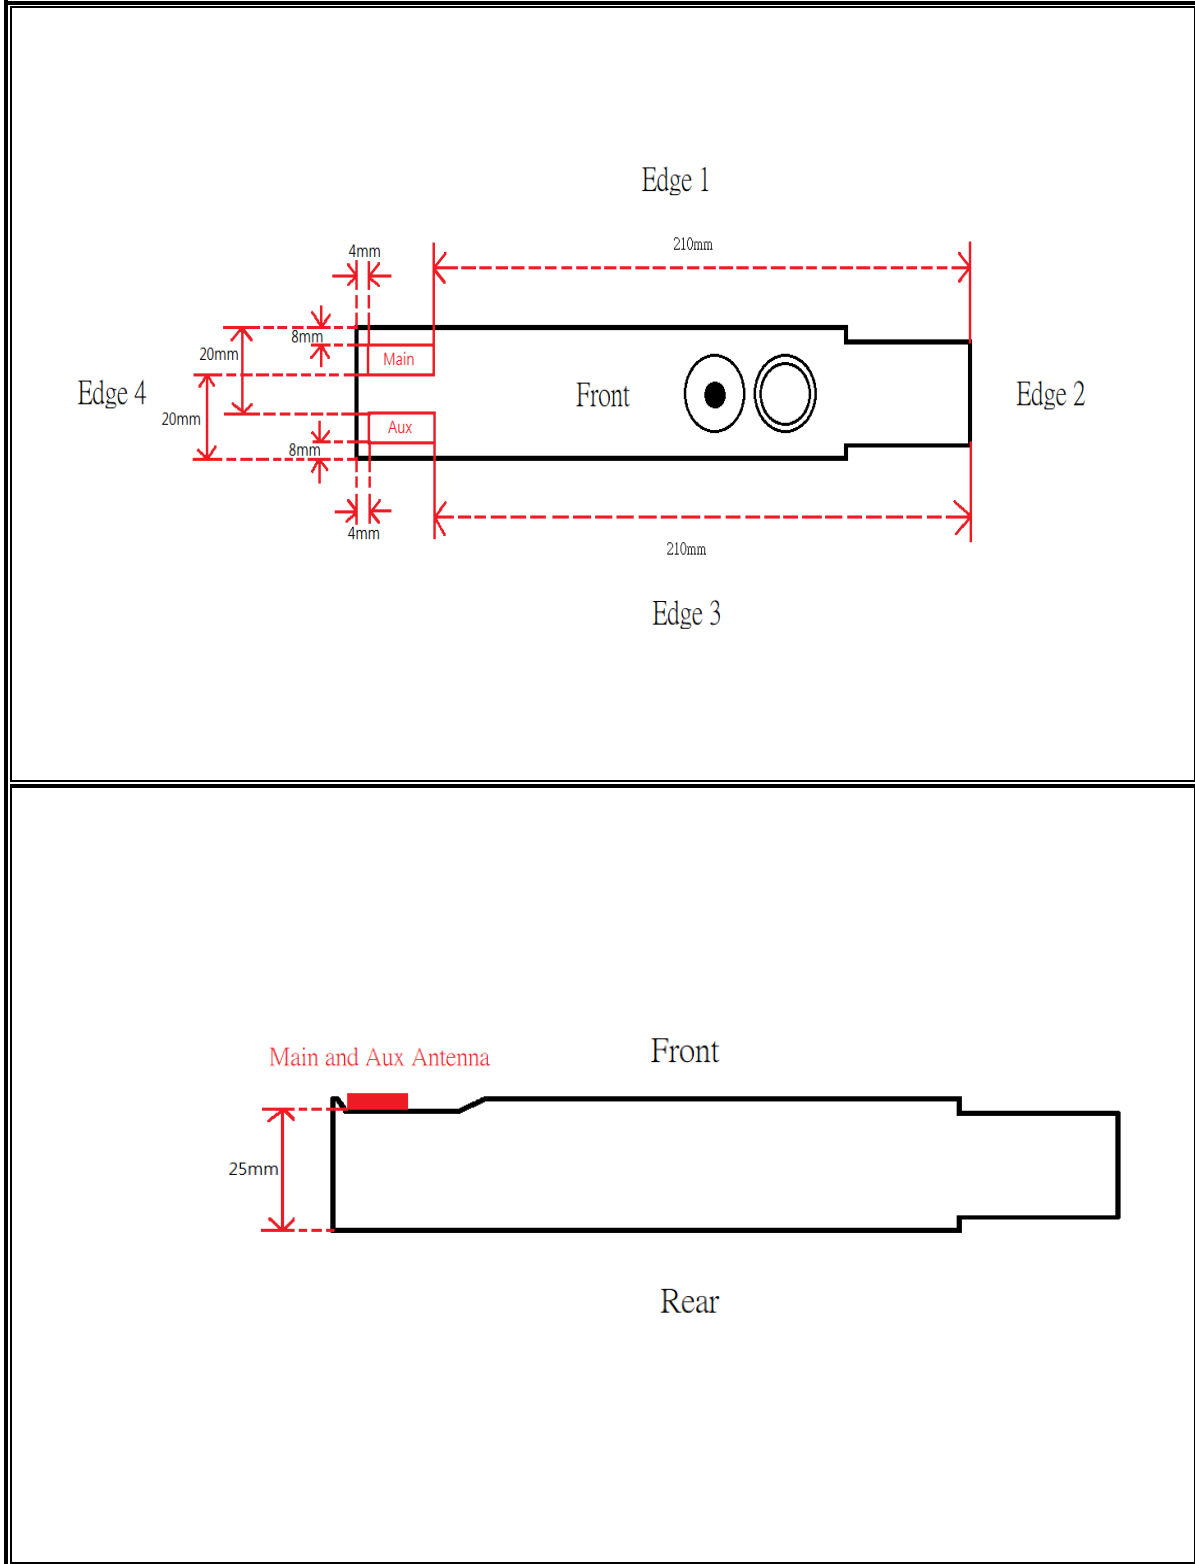

ANTENNA LOCATION

SETUP PHOTOS

Front_0mm

Edge 1_0mm

Edge 3_0mm

Edge 4_0mm

EUT

Front View

Rear View