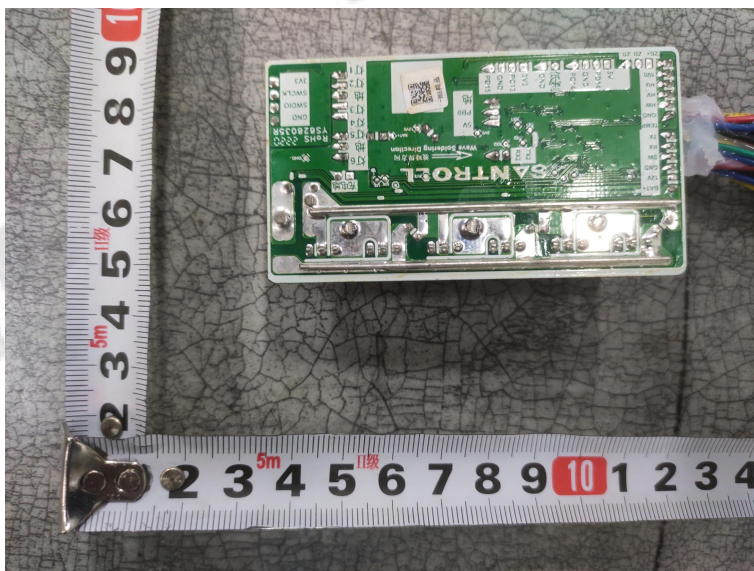

Internal Photos of EUT

Bluetooth Antenna