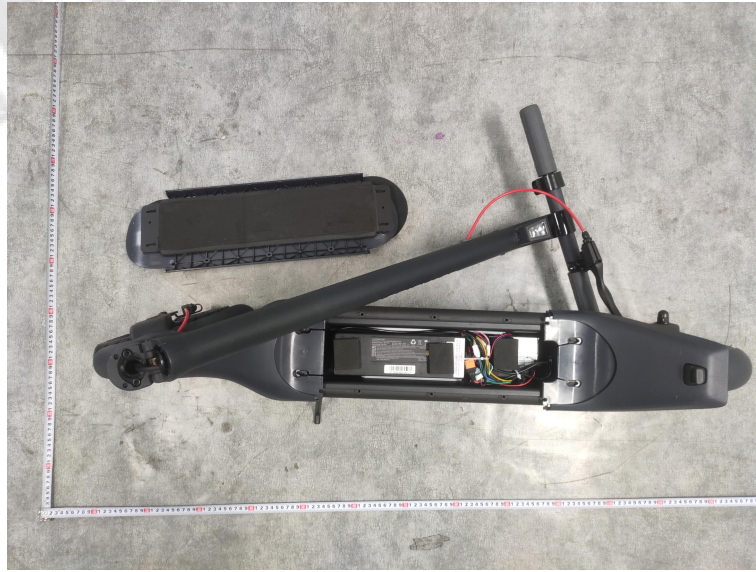

Internal Photos of EUT

Bluetooth Antenna