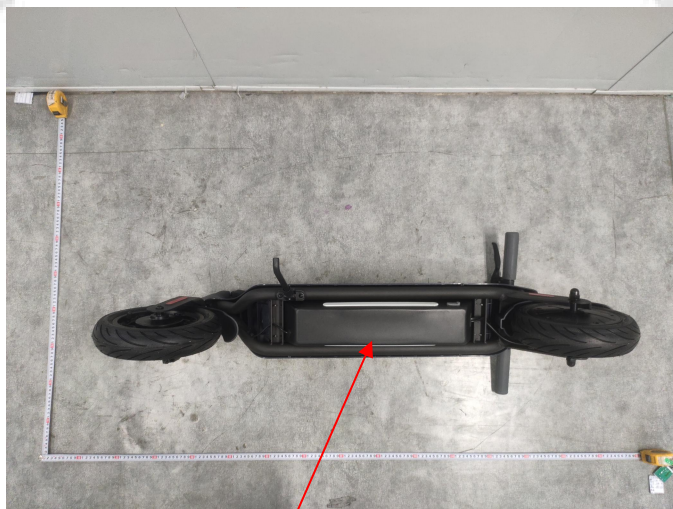

FCC ID Label Information

Label location:

Product Name: LEQI Smart Electric Scooter

Model: A6L Pro

FCC ID: 2A4CE-A6LPRO