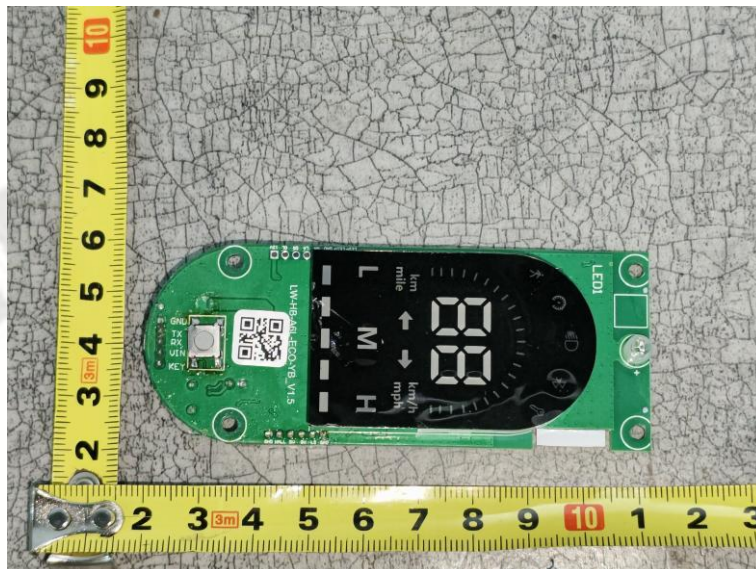

Internal Photos of EUT

BT Antenna