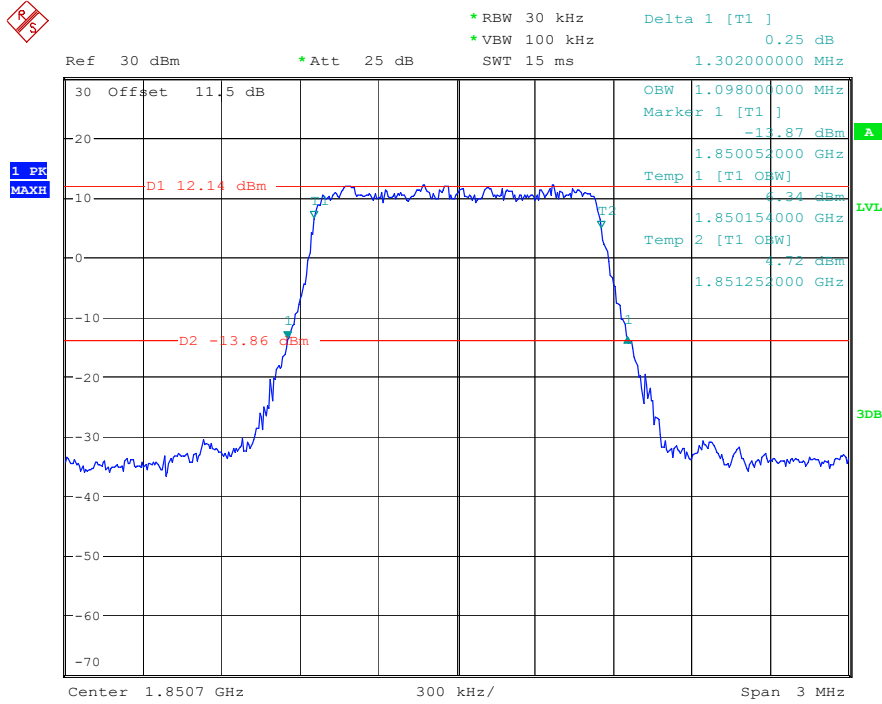

Please refer to following plots:

Band 2_1.4 MHz_Low_QPSK_RB6#0

Date: 17.MAY.2023 20:23:09

Band 2_1.4 MHz_Low_16QAM_RB6#0

Date: 17.MAY.2023 20:23:43

Band 2_1.4 MHz_Middle_QPSK_RB6#0

Date: 17.MAY.2023 20:23:58