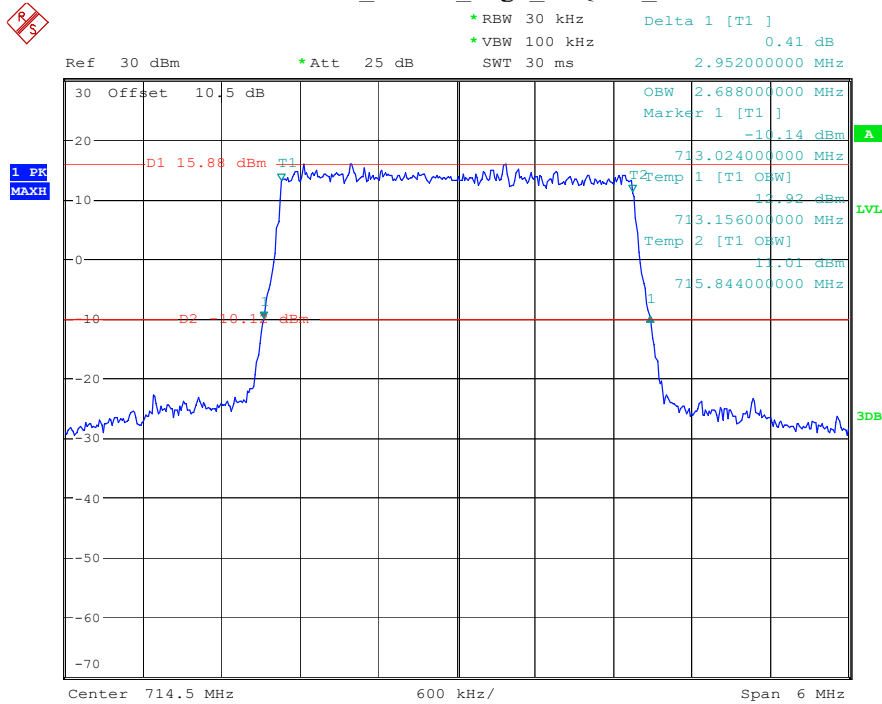

Band 12_3 MHz_High_16QAM_RB15#0

Date: 16.MAY.2023 22:44:13