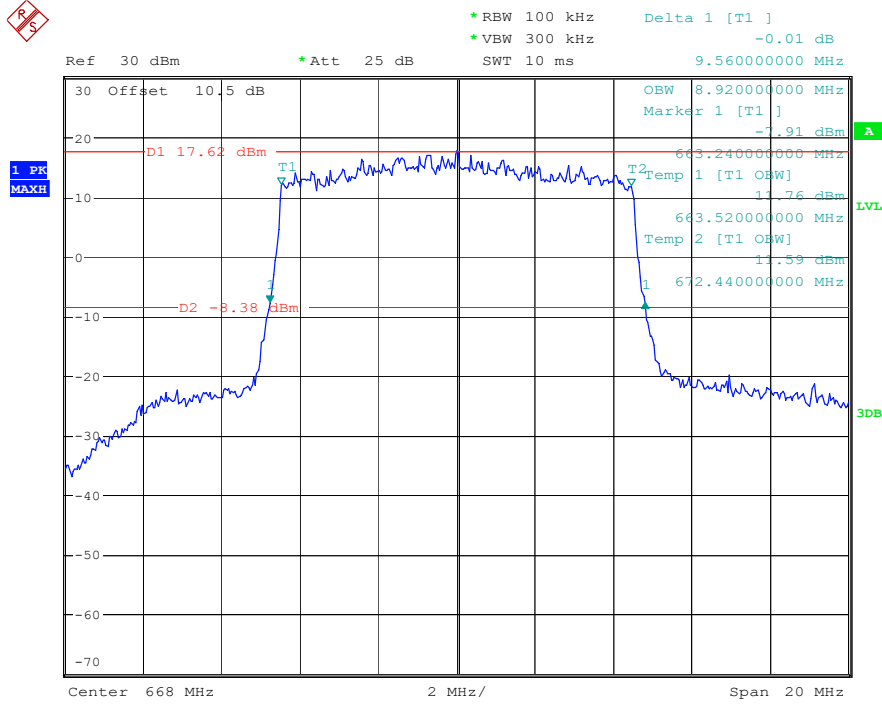

Date: 16.MAY.2023 22:57:08

Band 71_5 MHz_High_QPSK_RB25#0

Date: 16.MAY.2023 22:57:26

Band 71_5 MHz_High_16QAM_RB25#0

Date: 16.MAY.2023 22:57:43

Band 71_10 MHz_Low_QPSK_RB50#0

Date: 16.MAY.2023 22:59:29

Band 71_10 MHz_Low_16QAM_RB50#0