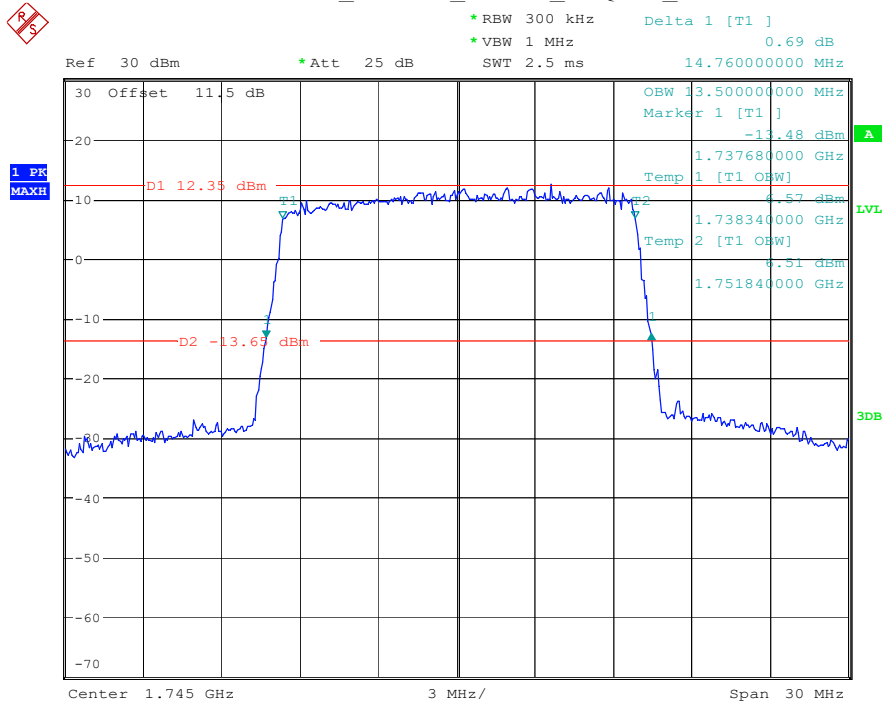

Band 66_15 MHz_Low_QPSK_RB75#0

Date: 17.MAY.2023 21:05:02

Band 66_15 MHz_Low_16QAM_RB75#0

Date: 17.MAY.2023 21:05:18

Band 66_15 MHz_Middle_QPSK_RB75#0

Date: 17.MAY.2023 21:05:34

Band 66_15 MHz_Middle_16QAM_RB75#0

Date: 17.MAY.2023 21:05:53

Band 66_15 MHz_High_QPSK_RB75#0

Date: 17.MAY.2023 21:06:09

Band 66_15 MHz_High_16QAM_RB75#0

Date: 17.MAY.2023 21:06:25

Band 66_20 MHz_Low_QPSK_RB100#0

Date: 17.MAY.2023 21:07:50

Band 66_20 MHz_Low_16QAM_RB100#0