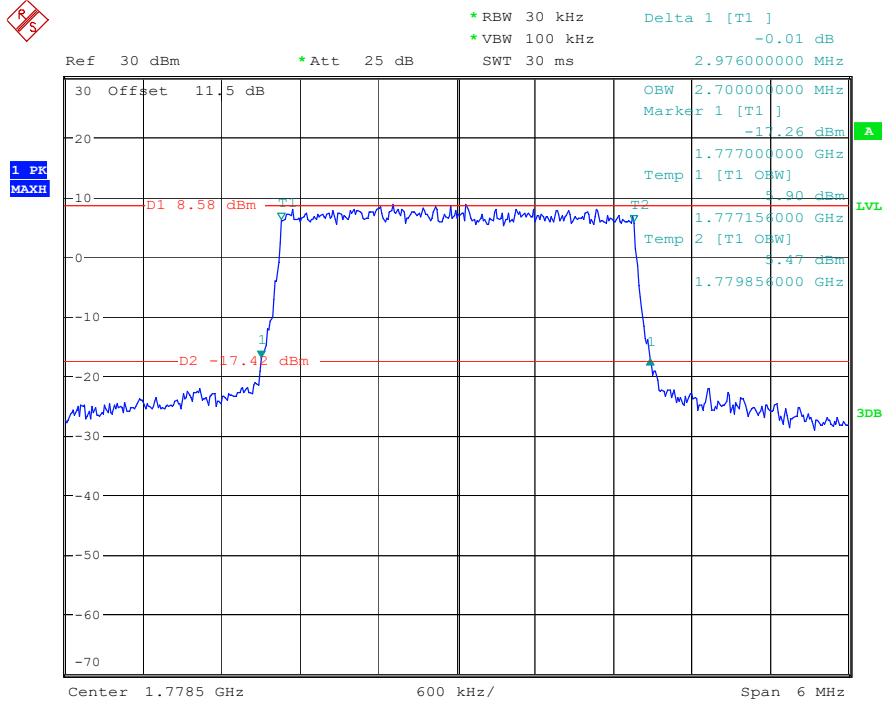

Band 66_3 MHz_High_QPSK_RB15#0

Date: 17.MAY.2023 20:58:46