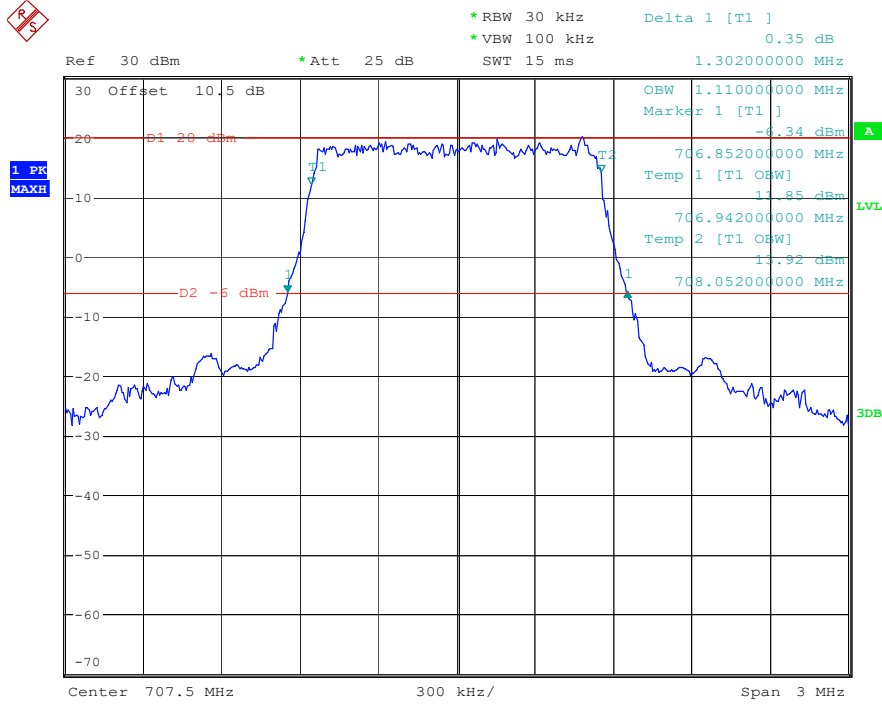

Date: 16.MAY.2023 22:39:59

Band 5_10 MHz_High_16QAM_RB50#0

Date: 16.MAY.2023 22:40:16

Band 12_1.4 MHz_Low_QPSK_RB6#0

Date: 16.MAY.2023 22:40:38

Band 12_1.4 MHz_Low_16QAM_RB6#0

Date: 16.MAY.2023 22:40:51

Band 12_1.4 MHz_Middle_QPSK_RB6#0