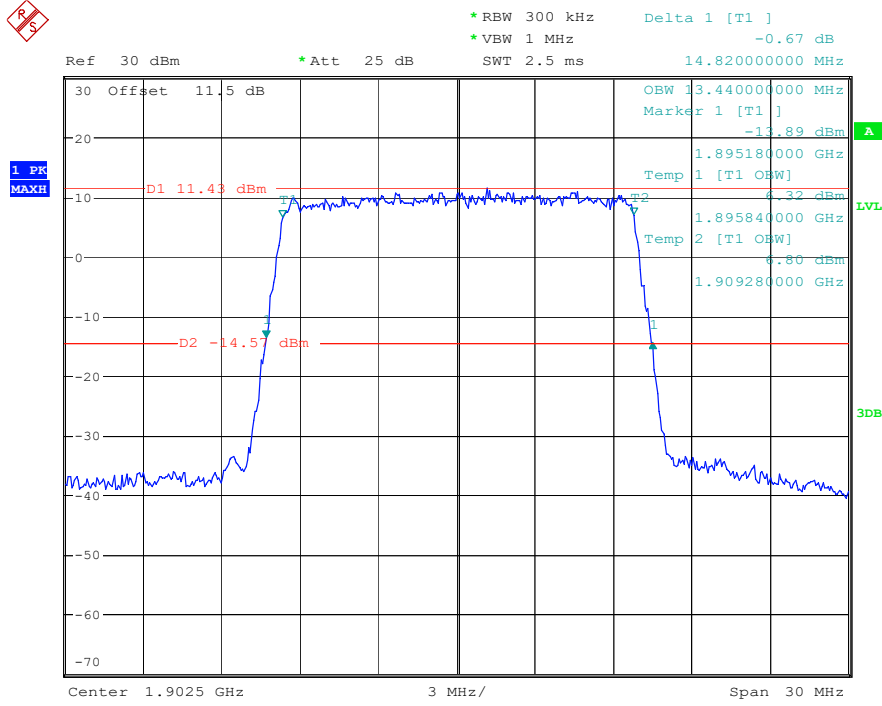

Band 2_15 MHz_High_QPSK_RB75#0

Date: 17.MAY.2023 20:35:48