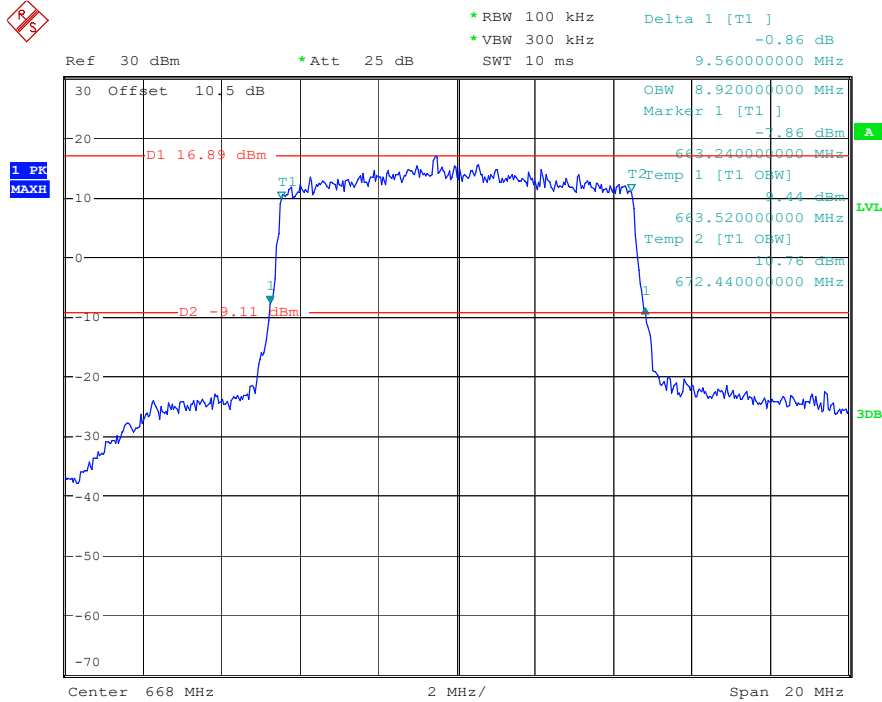

Date: 16.MAY.2023 22:57:08

Band 71_5 MHz_High_QPSK_RB25#0

Date: 16.MAY.2023 22:57:26

Band 71_5 MHz_High_16QAM_RB25#0

Date: 16.MAY.2023 22:57:43

Band 71_10 MHz_Low_QPSK_RB50#0

Date: 16.MAY.2023 22:59:29

Band 71_10 MHz_Low_16QAM_RB50#0