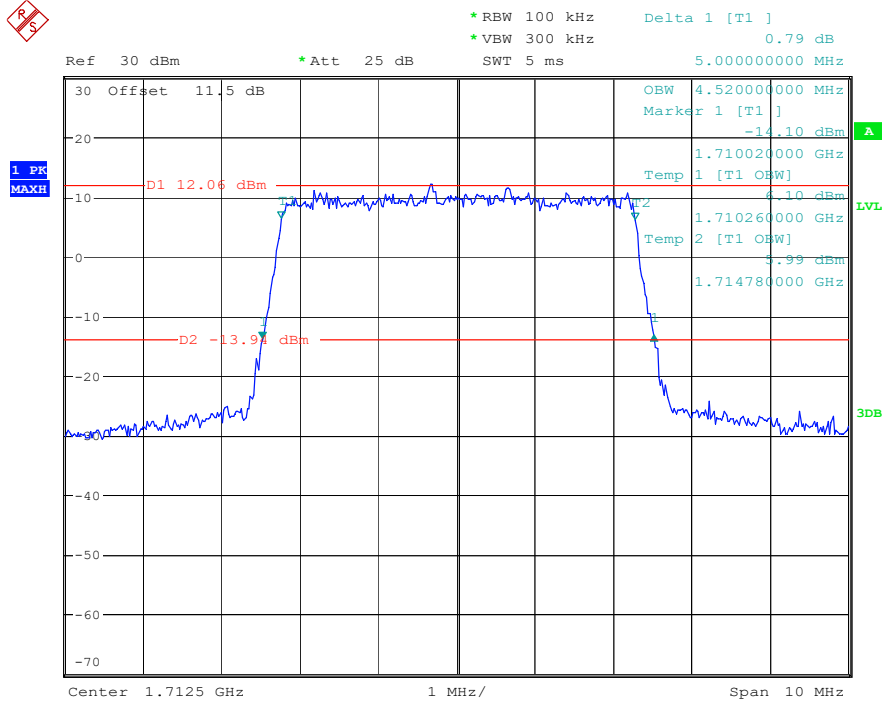

Date: 17.MAY.2023 20:43:00

Band 4_3 MHz_High_QPSK_RB15#0

Date: 17.MAY.2023 20:43:14

Band 4_3 MHz_High_16QAM_RB15#0

Date: 17.MAY.2023 20:43:28

Band 4_5 MHz_Low_QPSK_RB25#0

Date: 17.MAY.2023 20:44:37

Band 4_5 MHz_Low_16QAM_RB25#0