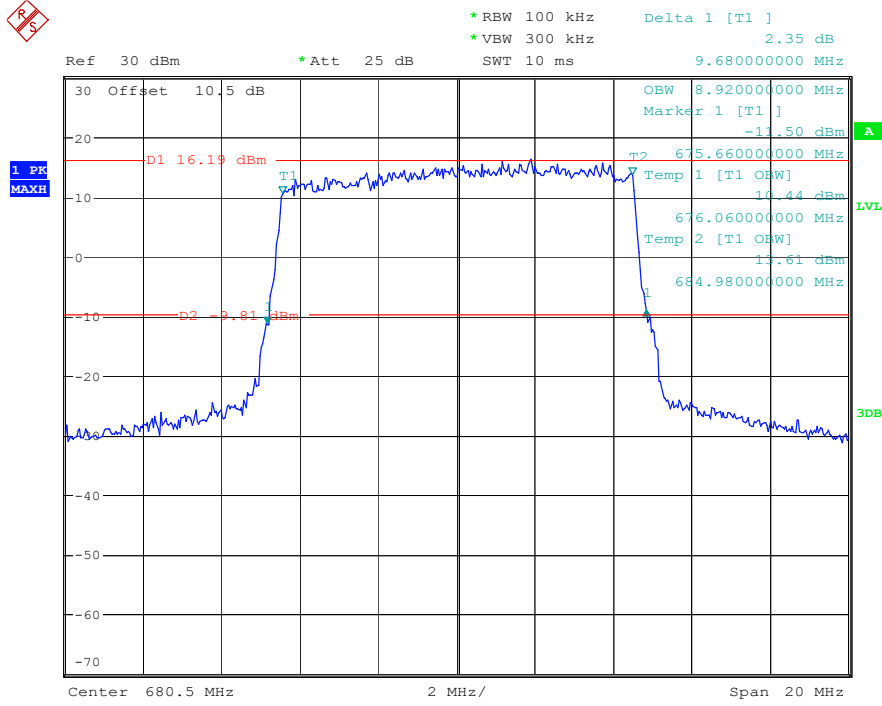

Band 71_10 MHz_Middle_QPSK_RB50#0

Date: 16.MAY.2023 23:00:01