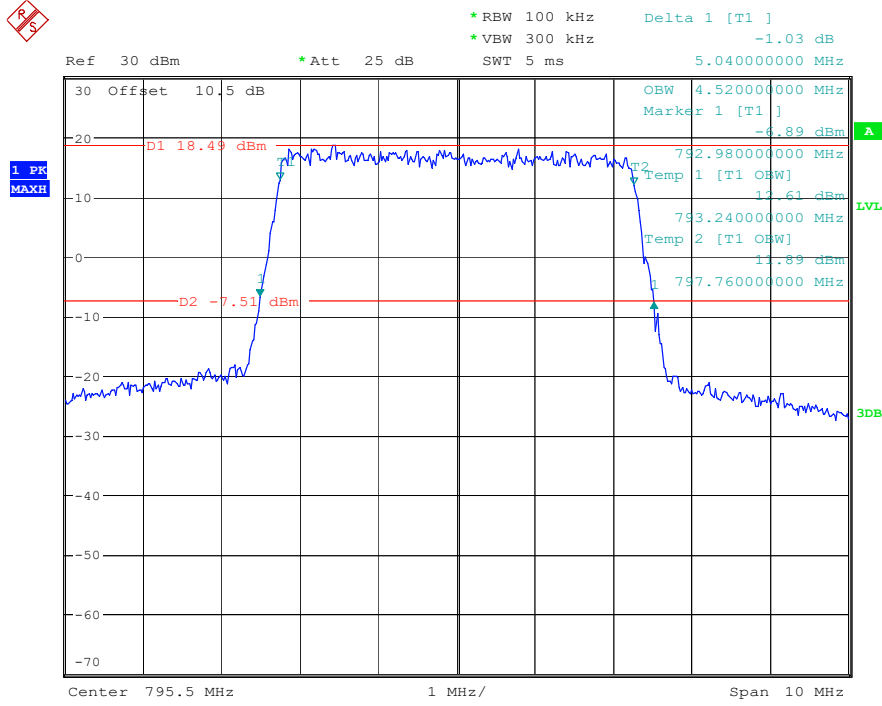

Band 14_5 MHz_Low_16QAM_RB25#0

Date: 16.MAY.2023 22:53:37

Band 14_5 MHz_Middle_QPSK_RB25#0

Date: 16.MAY.2023 22:53:55

Band 14_5 MHz_Middle_16QAM_RB25#0

Date: 16.MAY.2023 22:54:09

Band 14_5 MHz_High_QPSK_RB25#0