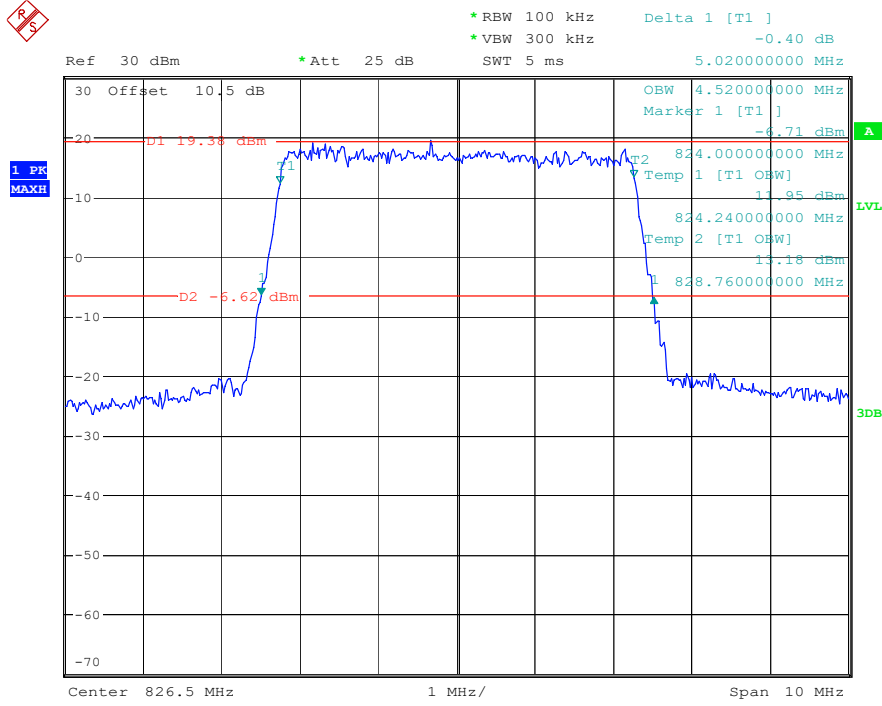

Band 5_5 MHz_Low_QPSK_RB25#0

Date: 16.MAY.2023 22:34:40