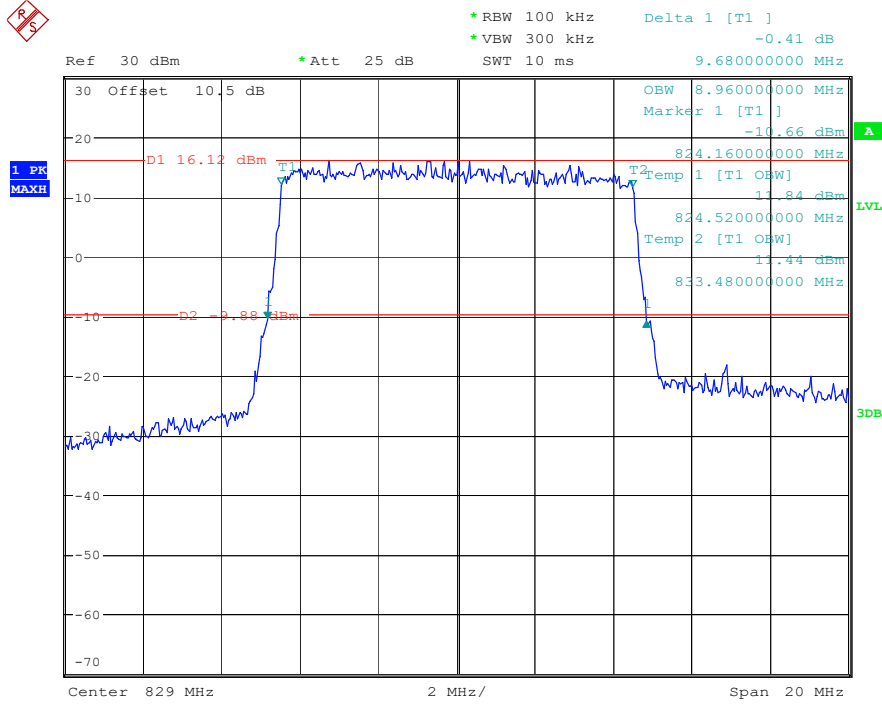

Date: 16.MAY.2023 22:35:15

Band 5_5 MHz_Middle_16QAM_RB25#0

Date: 16.MAY.2023 22:35:32

Band 5_5 MHz_High_QPSK_RB25#0

Date: 16.MAY.2023 22:35:49

Band 5_5 MHz_High_16QAM_RB25#0

Date: 16.MAY.2023 22:36:06

Band 5_10 MHz_Low_QPSK_RB50#0