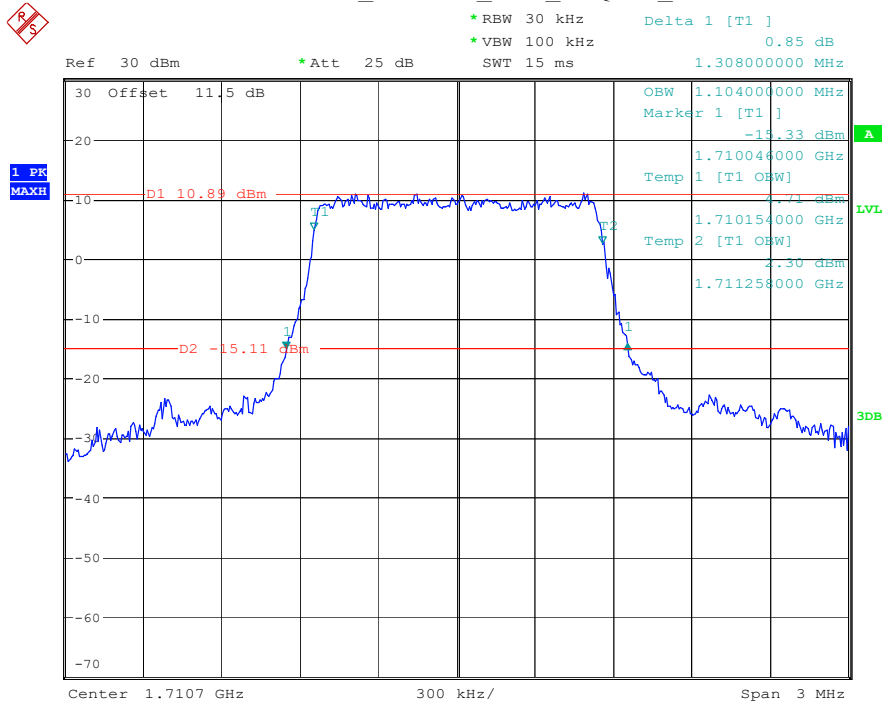

Date: 17.MAY.2023 20:55:01

Band 4_20 MHz_High_QPSK_RB100#0

Date: 17.MAY.2023 20:55:18

Band 4_20 MHz_High_16QAM_RB100#0

Date: 17.MAY.2023 20:55:36

Band 66_1.4 MHz_Low_QPSK_RB6#0

Date: 17.MAY.2023 20:56:01

Band 66_1.4 MHz_Low_16QAM_RB6#0

Date: 17.MAY.2023 20:56:14

Band 66_1.4 MHz_Middle_QPSK_RB6#0

Date: 17.MAY.2023 20:56:29

Band 66_1.4 MHz_Middle_16QAM_RB6#0

Date: 17.MAY.2023 20:56:42

Band 66_1.4 MHz_High_QPSK_RB6#0

Date: 17.MAY.2023 20:56:57