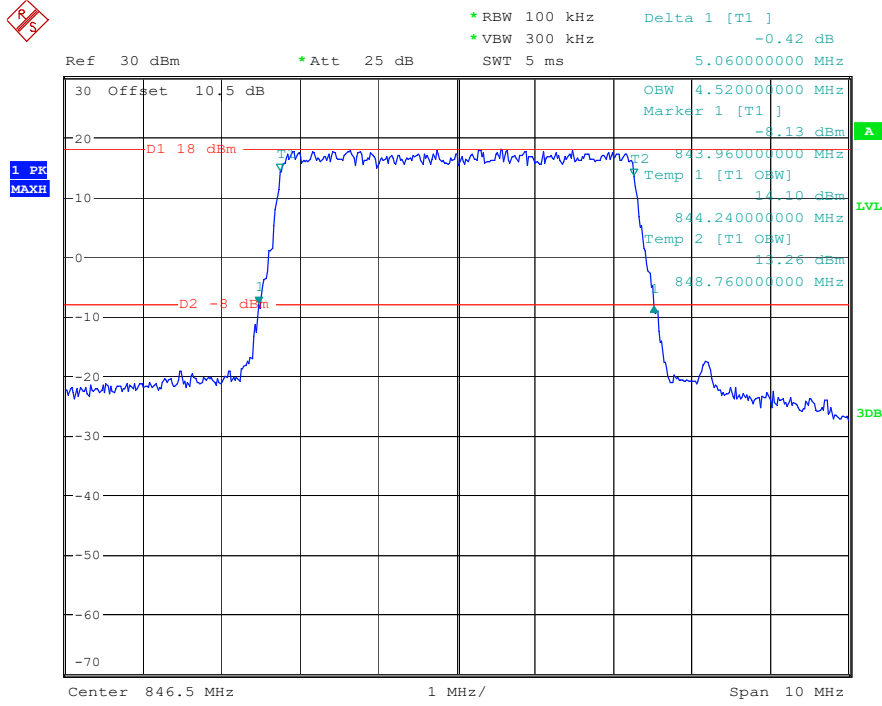

Band 5_5 MHz_High_QPSK_RB25#0

Date: 16.MAY.2023 22:35:49