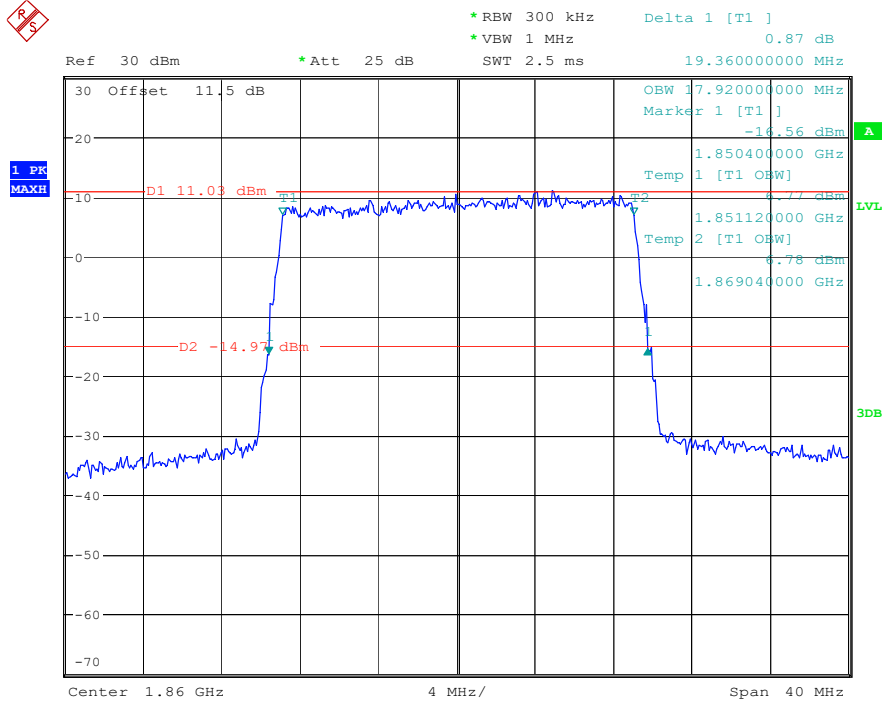

Date: 17.MAY.2023 20:35:13

Band 2_15 MHz_Middle_16QAM_RB75#0

Date: 17.MAY.2023 20:35:31

Band 2_15 MHz_High_QPSK_RB75#0

Date: 17.MAY.2023 20:35:48

Band 2_15 MHz_High_16QAM_RB75#0

Date: 17.MAY.2023 20:36:04

Band 2_20 MHz_Low_QPSK_RB100#0