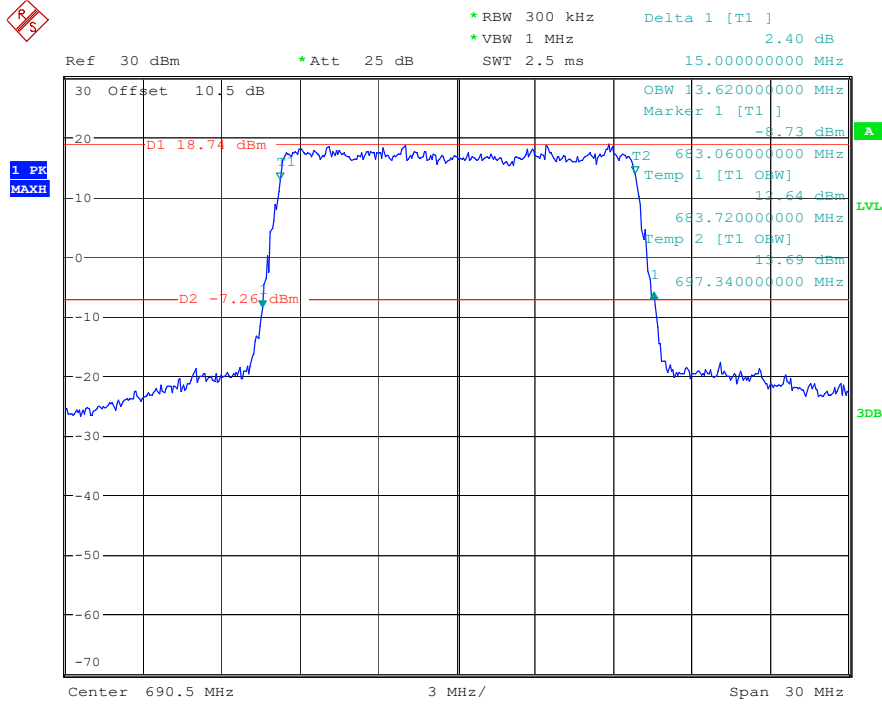

Band 71_15 MHz_High_QPSK_RB75#0

Date: 16.MAY.2023 23:03:06