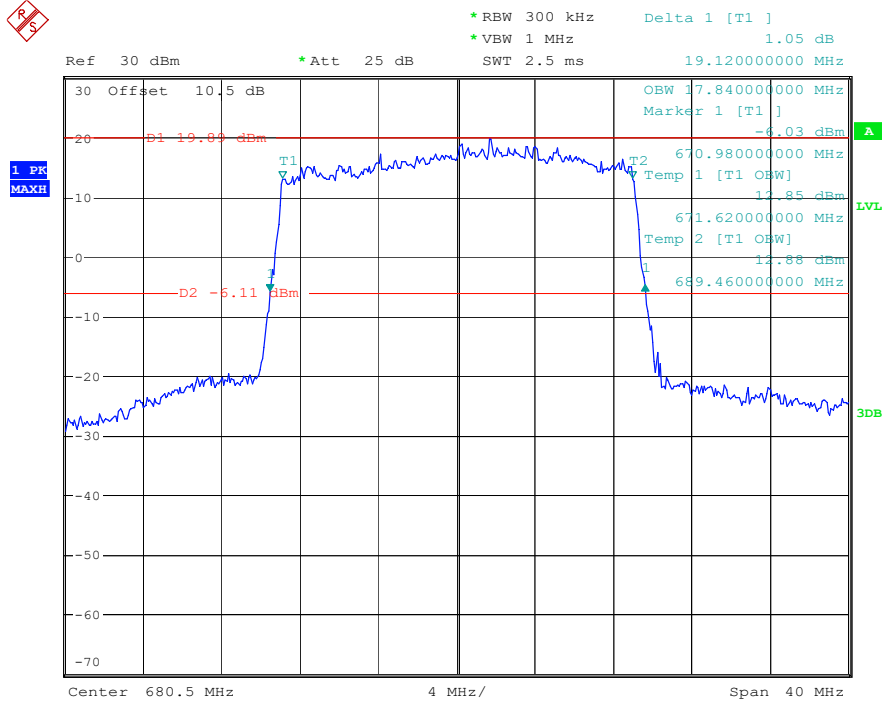

Band 71_20 MHz_Low_QPSK_RB100#0

Date: 16.MAY.2023 23:04:40

Band 71_20 MHz_Low_16QAM_RB100#0

Date: 16.MAY.2023 23:04:55

Band 71_20 MHz_Middle_QPSK_RB100#0

Date: 16.MAY.2023 23:05:15

Band 71_20 MHz_Middle_16QAM_RB100#0