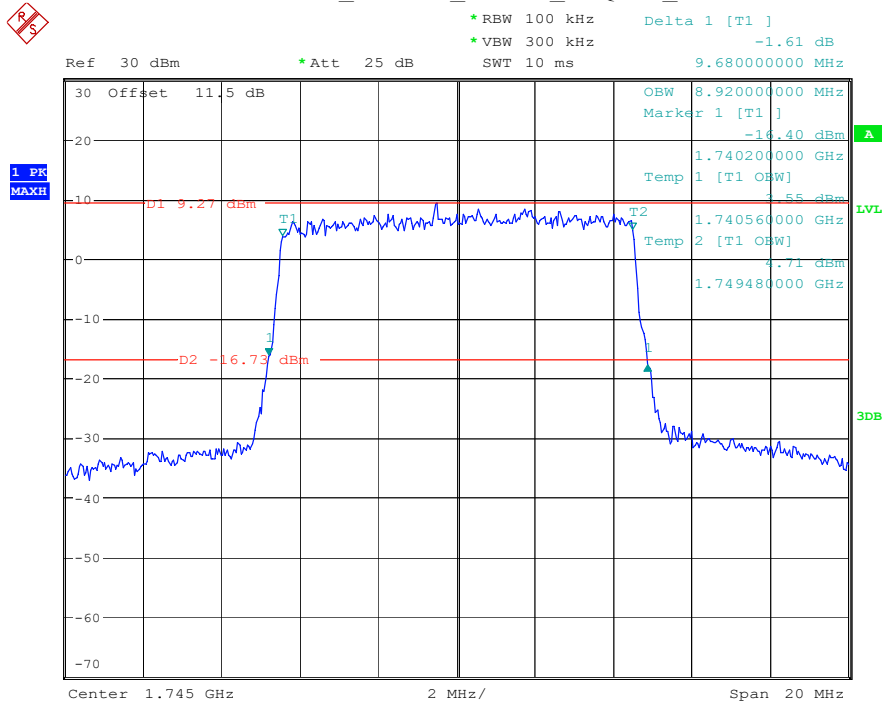

Band 66_10 MHz_Middle_16QAM_RB50#0

Date: 17.MAY.2023 21:03:44