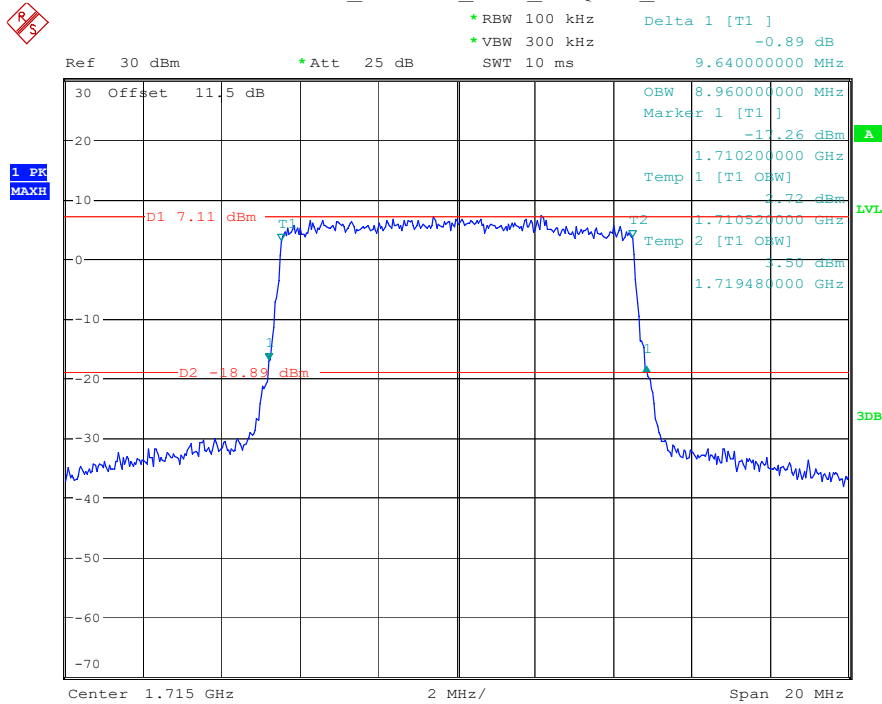

Band 4_10 MHz_Low_16QAM_RB50#0

Date: 17.MAY.2023 20:48:46