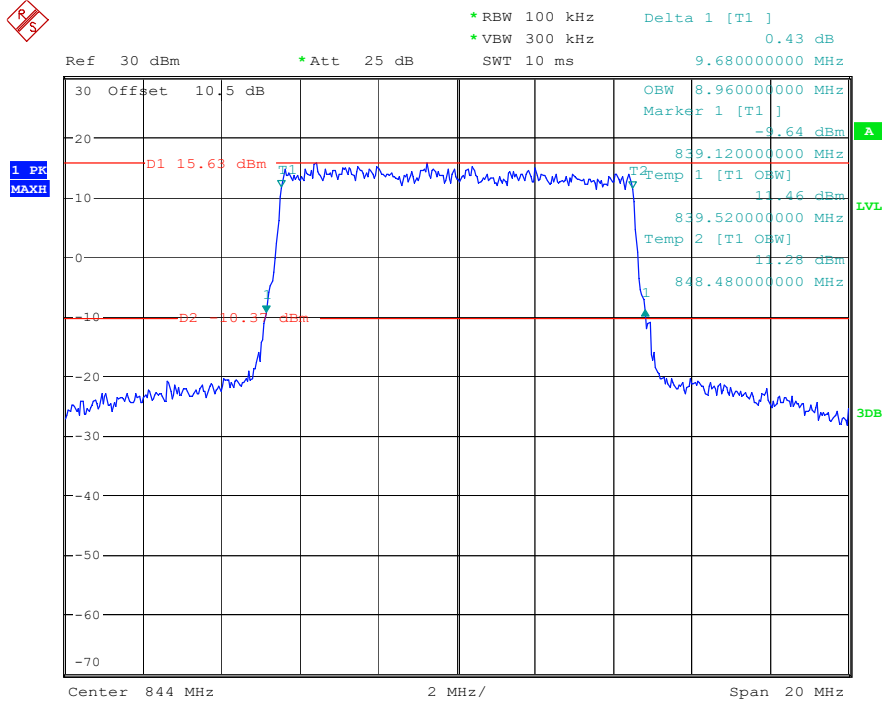

Date: 16.MAY.2023 22:38:46

Band 5_10 MHz_Low_16QAM_RB50#0

Date: 16.MAY.2023 22:39:06

Band 5_10 MHz_Middle_QPSK_RB50#0

Date: 16.MAY.2023 22:39:24

Band 5_10 MHz_Middle_16QAM_RB50#0

Date: 16.MAY.2023 22:39:41

Band 5_10 MHz_High_QPSK_RB50#0