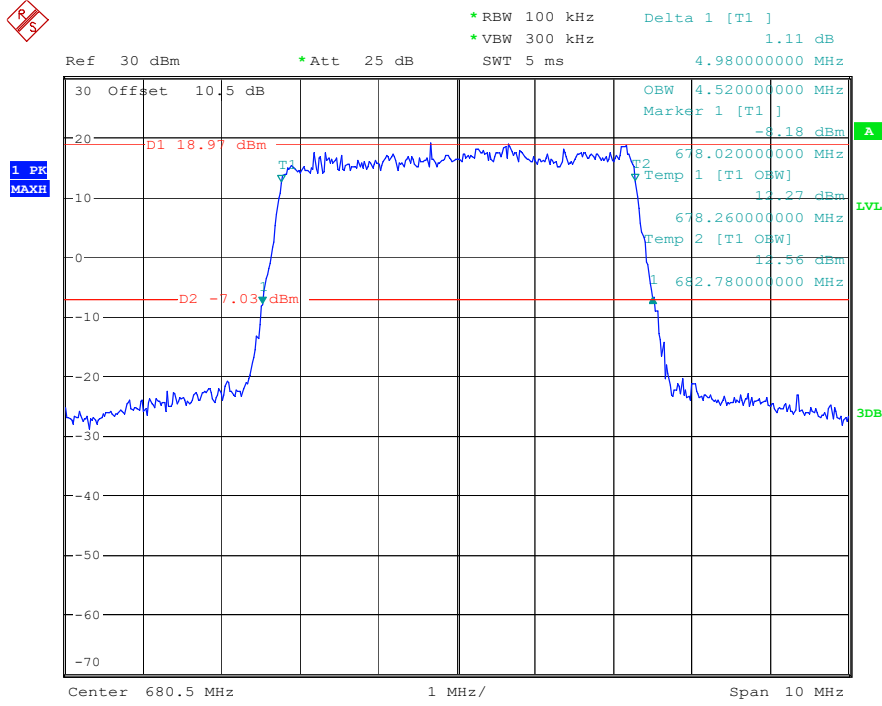

Band 71_5 MHz_Low_QPSK_RB25#0

Date: 16.MAY.2023 22:56:23

Band 71_5 MHz_Low_16QAM_RB25#0

Date: 16.MAY.2023 22:56:40

Band 71_5 MHz_Middle_QPSK_RB25#0

Date: 16.MAY.2023 22:56:54

Band 71_5 MHz_Middle_16QAM_RB25#0