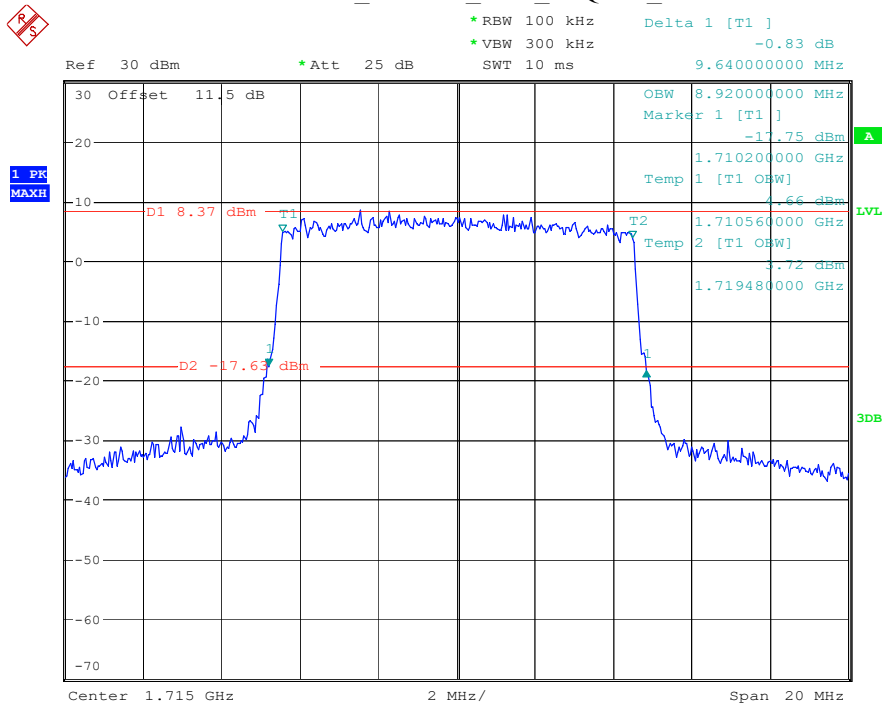

Date: 17.MAY.2023 21:01:58

Band 66_5 MHz_High_16QAM_RB25#0

Date: 17.MAY.2023 21:02:15

Band 66_10 MHz_Low_QPSK_RB50#0

Date: 17.MAY.2023 21:02:57

Band 66_10 MHz_Low_16QAM_RB50#0

Date: 17.MAY.2023 21:03:11

Band 66_10 MHz_Middle_QPSK_RB50#0