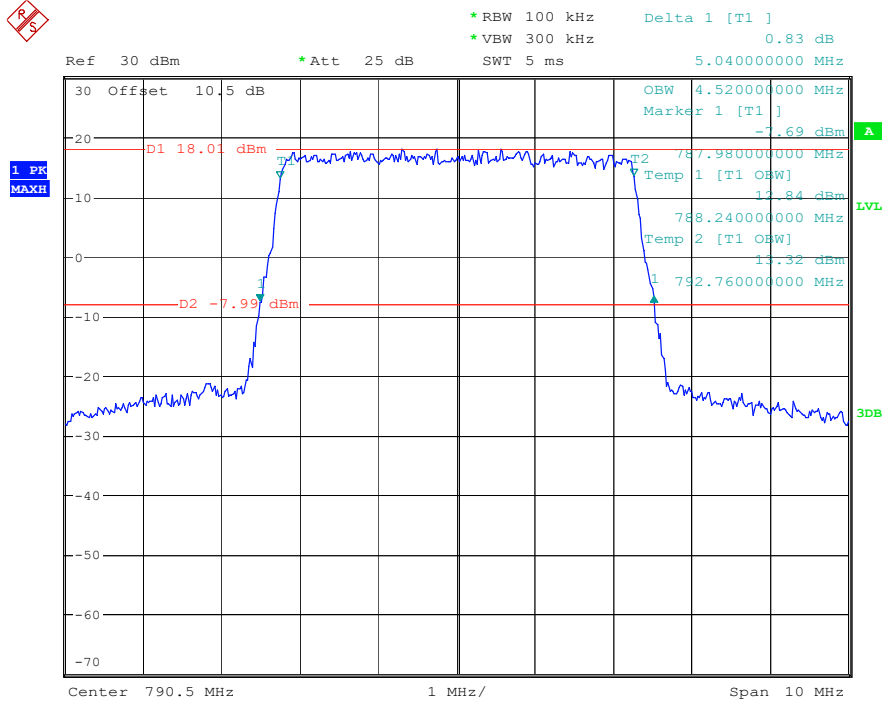

Date: 16.MAY.2023 22:51:26

Band 13_10 MHz_Middle_QPSK_RB50#0

Date: 16.MAY.2023 22:52:46

Band 13_10 MHz_Middle_16QAM_RB50#0

Date: 16.MAY.2023 22:53:03

Band 14_5 MHz_Low_QPSK_RB25#0

Date: 16.MAY.2023 22:53:23