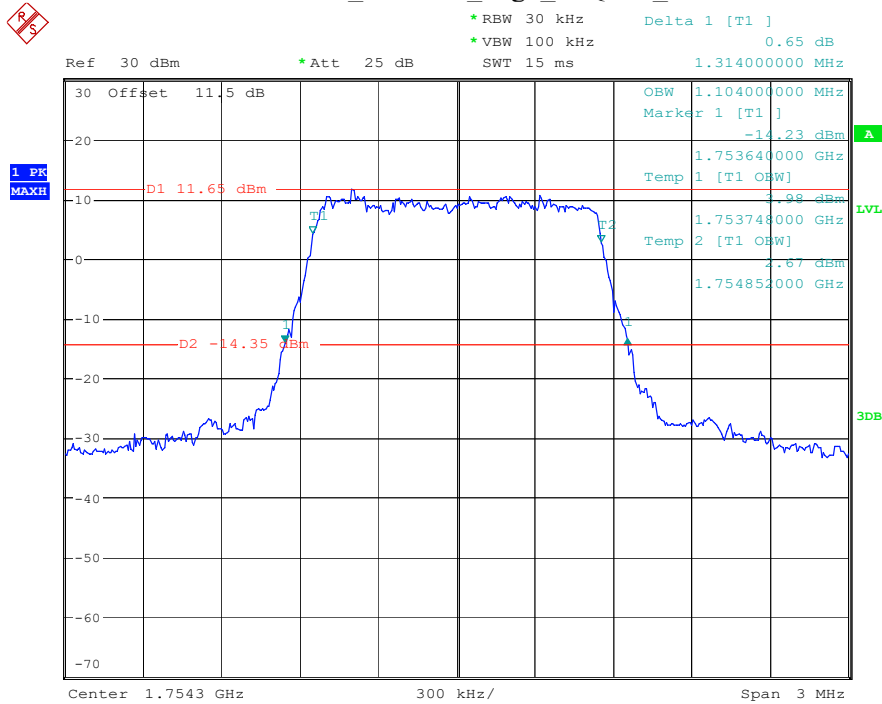

Date: 17.MAY.2023 20:39:33

Band 4_1.4 MHz_Middle_QPSK_RB6#0

Date: 17.MAY.2023 20:39:47

Band 4_1.4 MHz_Middle_16QAM_RB6#0

Date: 17.MAY.2023 20:40:01

Band 4_1.4 MHz_High_QPSK_RB6#0

Date: 17.MAY.2023 20:40:15

Band 4_1.4 MHz_High_16QAM_RB6#0