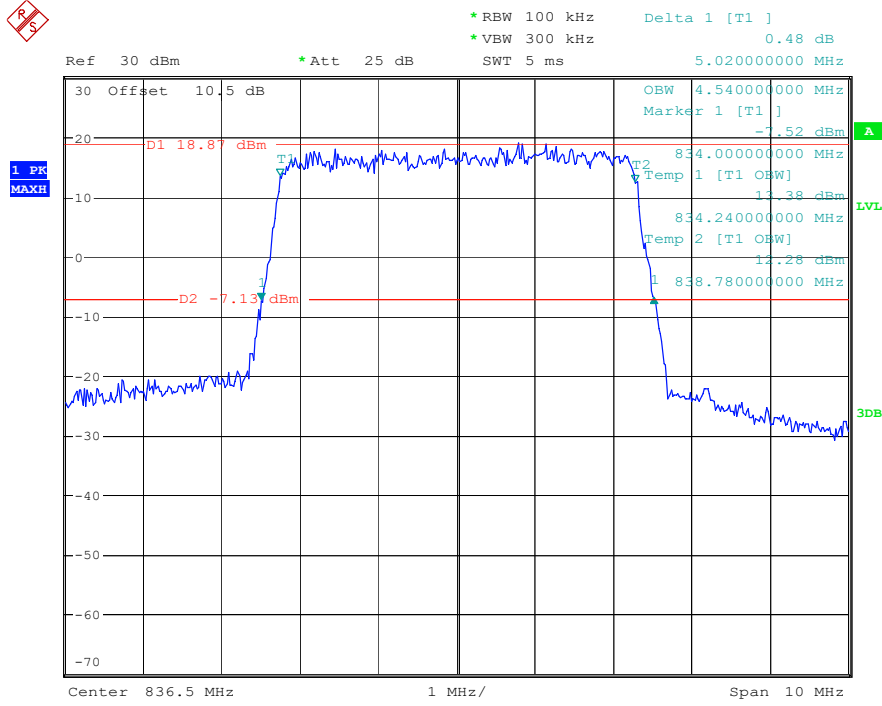

Date: 16.MAY.2023 22:32:33

Band 5_3 MHz_High_16QAM_RB15#0

Date: 16.MAY.2023 22:32:47

Band 5_5 MHz_Low_QPSK_RB25#0

Date: 16.MAY.2023 22:34:40

Band 5_5 MHz_Low_16QAM_RB25#0

Date: 16.MAY.2023 22:34:57

Band 5_5 MHz_Middle_QPSK_RB25#0