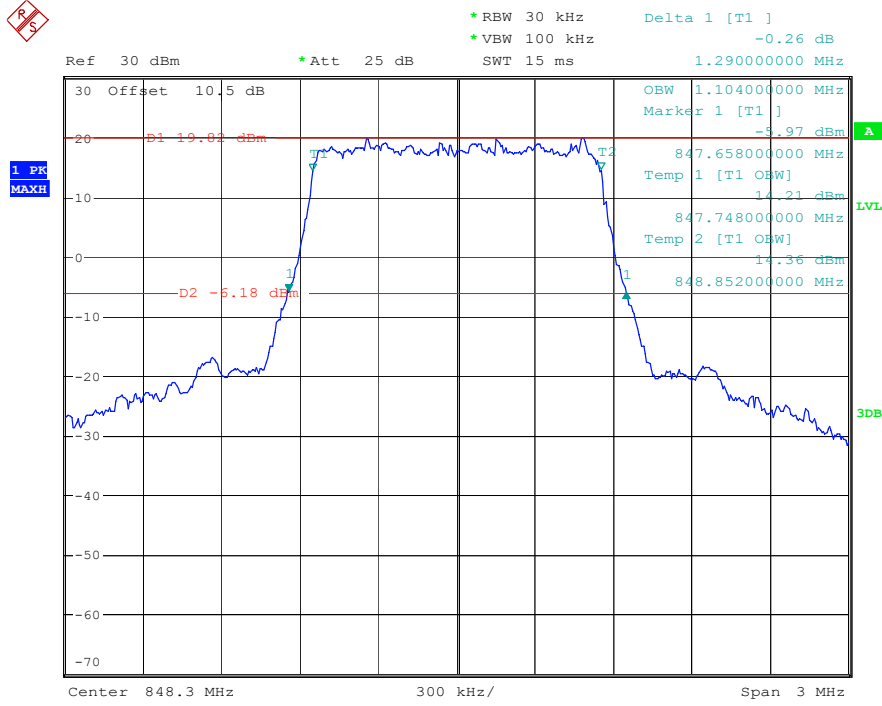

Band 66_20 MHz_High_16QAM_RB100#0

Date: 17.MAY.2023 21:09:15

Band 5_1.4 MHz_Low_QPSK_RB6#0

Date: 16.MAY.2023 22:29:11

Band 5_1.4 MHz_Low_16QAM_RB6#0

Date: 16.MAY.2023 22:29:27

Band 5_1.4 MHz_Middle_QPSK_RB6#0

Date: 16.MAY.2023 22:29:41

Band 5_1.4 MHz_Middle_16QAM_RB6#0

Date: 16.MAY.2023 22:29:58

Band 5_1.4 MHz_High_QPSK_RB6#0

Date: 16.MAY.2023 22:30:15

Band 5_1.4 MHz_High_16QAM_RB6#0

Date: 16.MAY.2023 22:30:28

Band 5_3 MHz_Low_QPSK_RB15#0