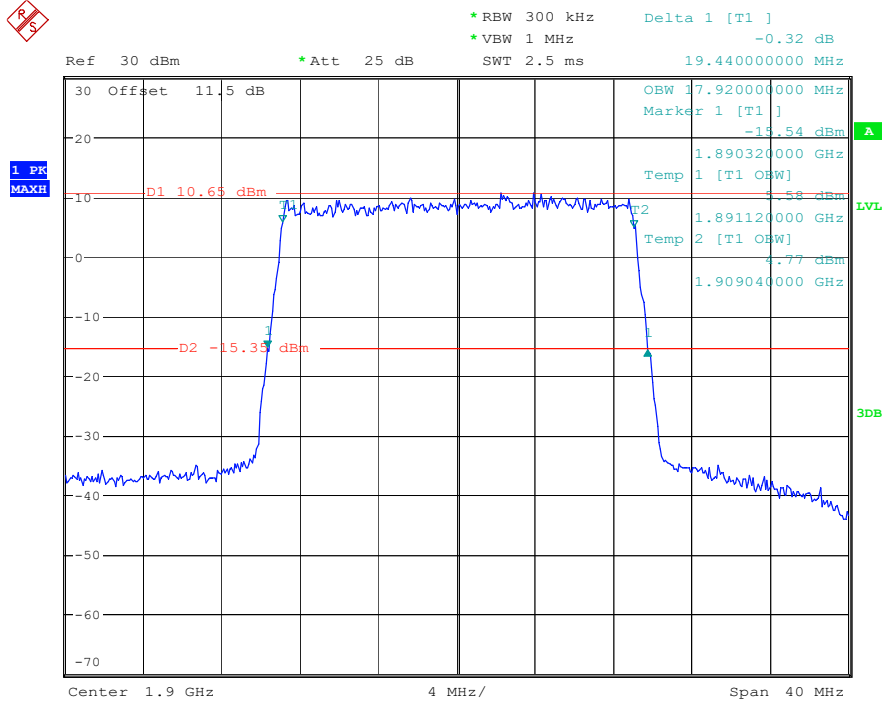

Band 2_20 MHz_High_QPSK_RB100#0

Date: 17.MAY.2023 20:38:40