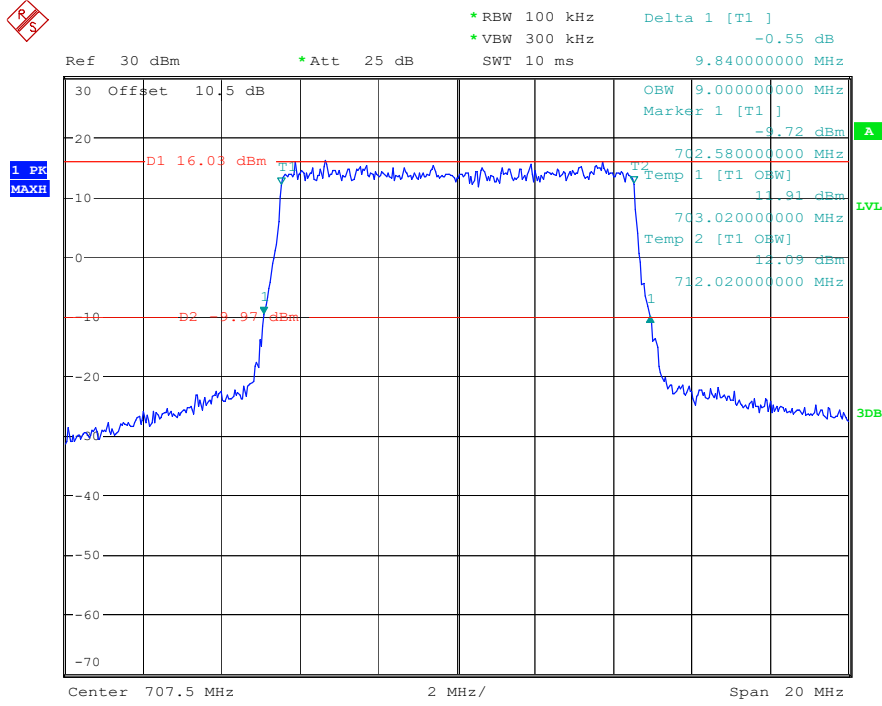

Date: 16.MAY.2023 22:46:57

Band 12_10 MHz_Low_QPSK_RB50#0

Date: 16.MAY.2023 22:48:15

Band 12_10 MHz_Low_16QAM_RB50#0

Date: 16.MAY.2023 22:48:32

Band 12_10 MHz_Middle_QPSK_RB50#0

Date: 16.MAY.2023 22:48:50

Band 12_10 MHz_Middle_16QAM_RB50#0