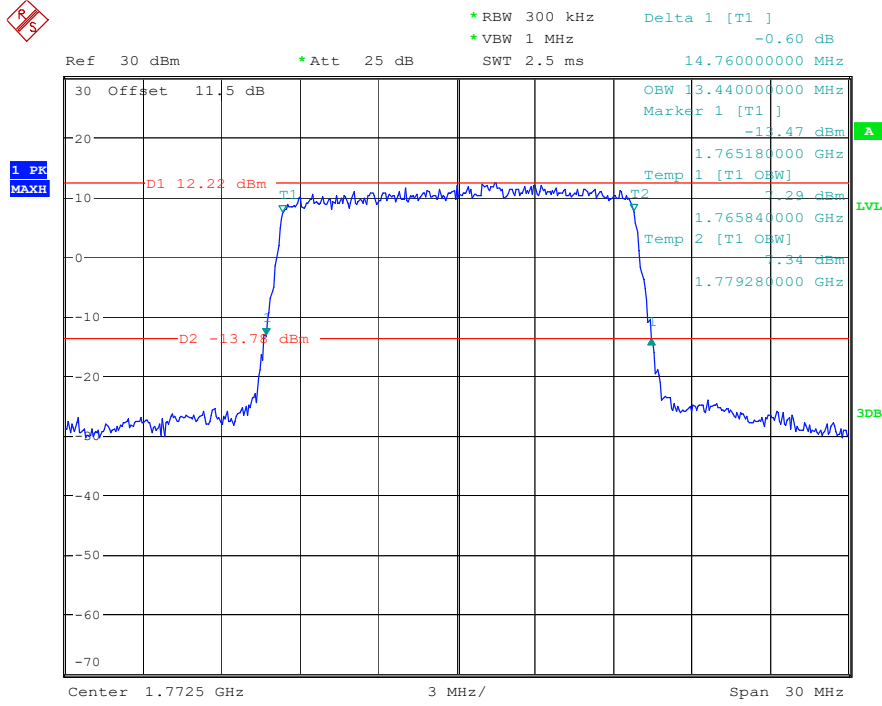

Band 66_15 MHz_Low_QPSK_RB75#0

Date: 17.MAY.2023 21:05:02

Band 66_15 MHz_Low_16QAM_RB75#0

Date: 17.MAY.2023 21:05:18

Band 66_15 MHz_Middle_QPSK_RB75#0

Date: 17.MAY.2023 21:05:34

Band 66_15 MHz_Middle_16QAM_RB75#0

Date: 17.MAY.2023 21:05:53

Band 66_15 MHz_High_QPSK_RB75#0

Date: 17.MAY.2023 21:06:09

Band 66_15 MHz_High_16QAM_RB75#0

Date: 17.MAY.2023 21:06:25

Band 66_20 MHz_Low_QPSK_RB100#0

Date: 17.MAY.2023 21:07:50

Band 66_20 MHz_Low_16QAM_RB100#0