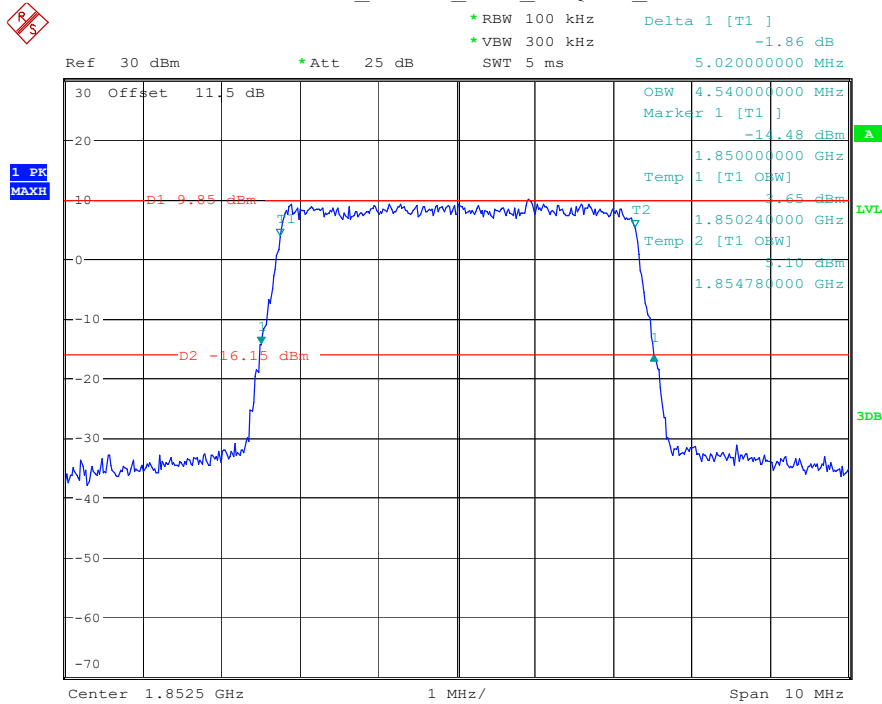

Date: 17.MAY.2023 20:27:18

Band 2_3 MHz_High_16QAM_RB15#0

Date: 17.MAY.2023 20:27:31

Band 2_5 MHz_Low_QPSK_RB25#0

Date: 17.MAY.2023 20:28:42

Band 2_5 MHz_Low_16QAM_RB25#0

Date: 17.MAY.2023 20:28:57

Band 2_5 MHz_Middle_QPSK_RB25#0