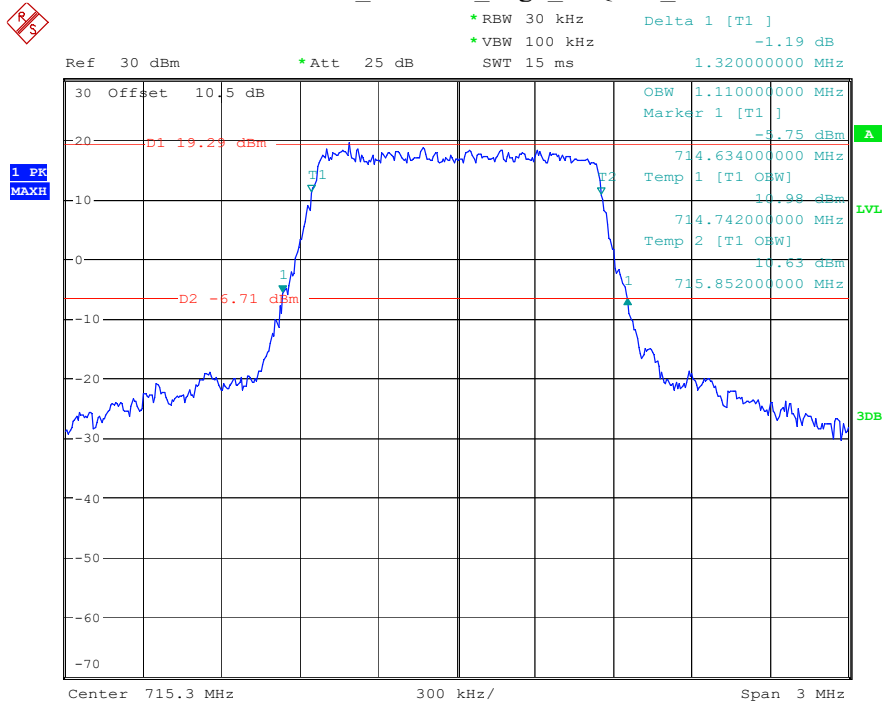

Date: 16.MAY.2023 22:41:05

Band 12_1.4 MHz_Middle_16QAM_RB6#0

Date: 16.MAY.2023 22:41:19

Band 12_1.4 MHz_High_QPSK_RB6#0

Date: 16.MAY.2023 22:41:36

Band 12_1.4 MHz_High_16QAM_RB6#0

Date: 16.MAY.2023 22:41:49