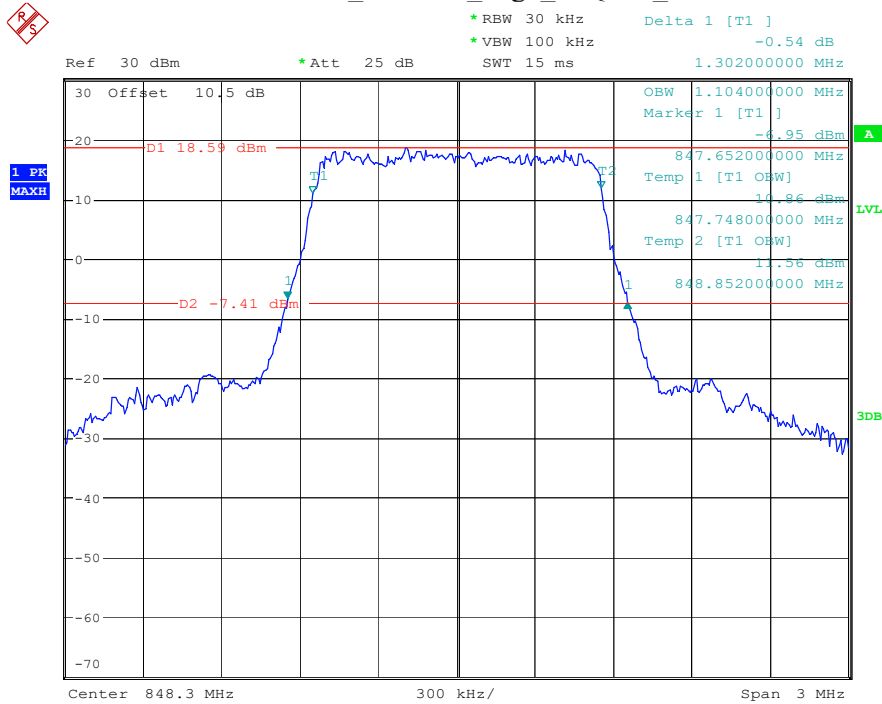

Band 66_20 MHz_High_16QAM_RB100#0

Date: 17.MAY.2023 21:09:15

Band 5_1.4 MHz_Low_QPSK_RB6#0

Date: 16.MAY.2023 22:29:11

Band 5_1.4 MHz_Low_16QAM_RB6#0

Date: 16.MAY.2023 22:29:27

Band 5_1.4 MHz_Middle_QPSK_RB6#0

Date: 16.MAY.2023 22:29:41

Band 5_1.4 MHz_Middle_16QAM_RB6#0

Date: 16.MAY.2023 22:29:58

Band 5_1.4 MHz_High_QPSK_RB6#0

Date: 16.MAY.2023 22:30:15

Band 5_1.4 MHz_High_16QAM_RB6#0

Date: 16.MAY.2023 22:30:28

Band 5_3 MHz_Low_QPSK_RB15#0