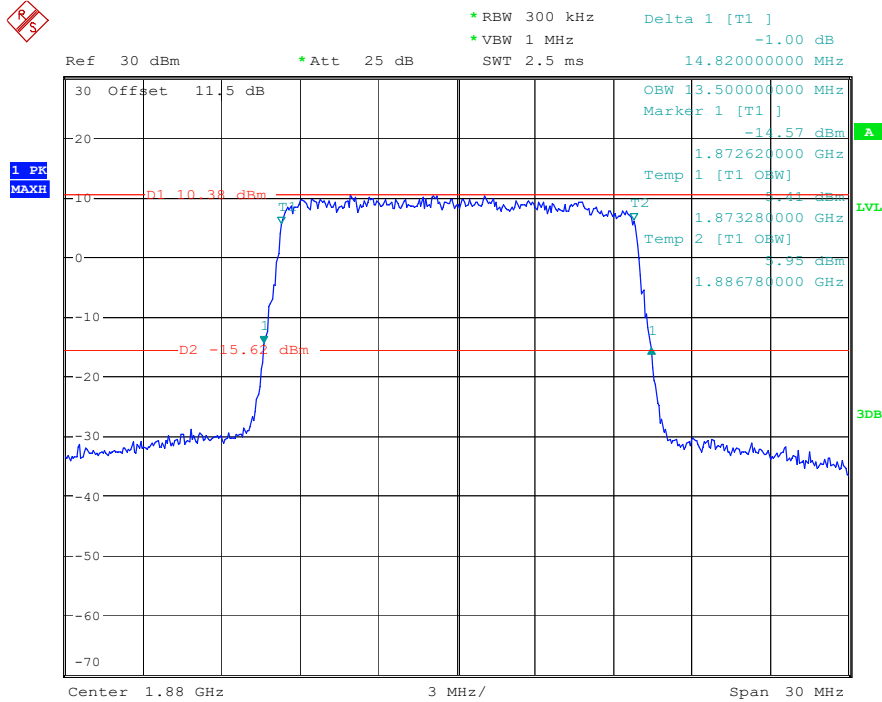

Band 2_15 MHz_Middle_16QAM_RB75#0

Date: 17.MAY.2023 20:35:31