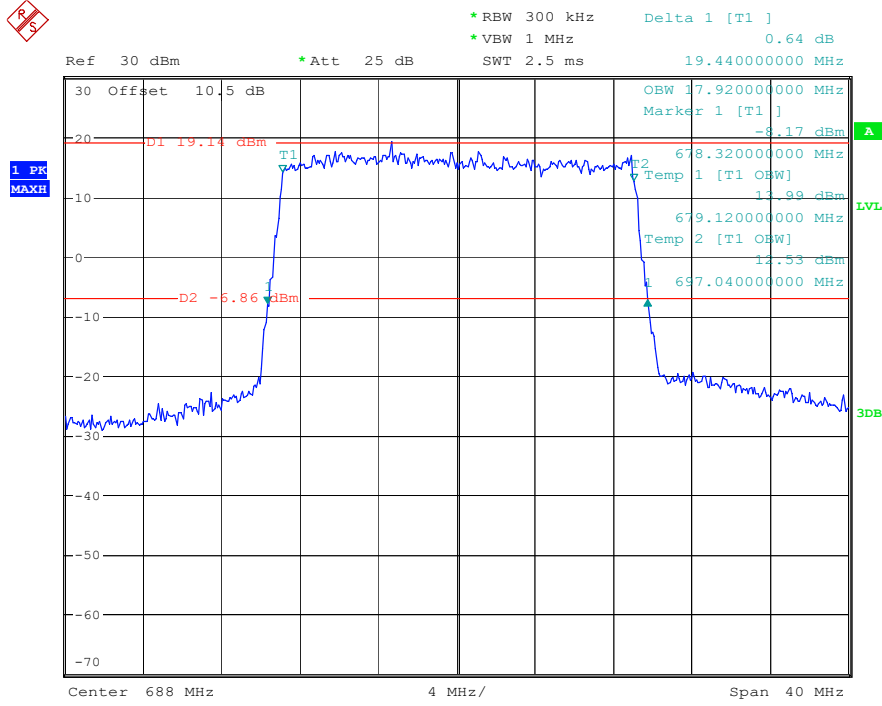

Band 71_20 MHz_High_QPSK_RB100#0

Date: 16.MAY.2023 23:05:49