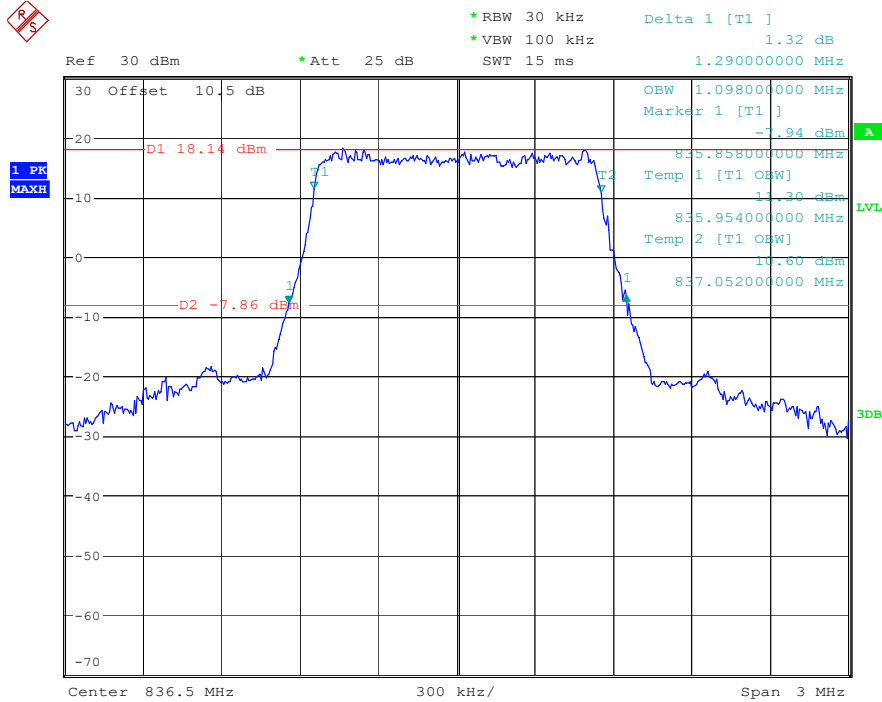

Band 66_20 MHz_High_16QAM_RB100#0

Date: 17.MAY.2023 21:09:15

Band 5_1.4 MHz_Low_QPSK_RB6#0

Date: 16.MAY.2023 22:29:11

Band 5_1.4 MHz_Low_16QAM_RB6#0

Date: 16.MAY.2023 22:29:27

Band 5_1.4 MHz_Middle_QPSK_RB6#0

Date: 16.MAY.2023 22:29:41

Band 5_1.4 MHz_Middle_16QAM_RB6#0

Date: 16.MAY.2023 22:29:58

Band 5_1.4 MHz_High_QPSK_RB6#0

Date: 16.MAY.2023 22:30:15

Band 5_1.4 MHz_High_16QAM_RB6#0

Date: 16.MAY.2023 22:30:28

Band 5_3 MHz_Low_QPSK_RB15#0