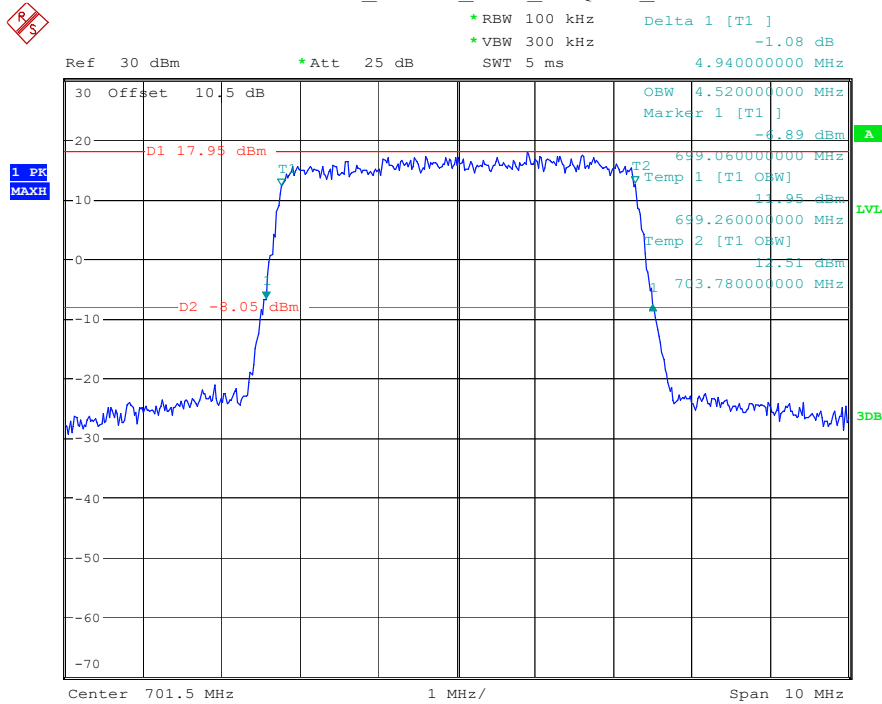

Date: 16.MAY.2023 22:43:45

Band 12_3 MHz_High_QPSK_RB15#0

Date: 16.MAY.2023 22:43:59

Band 12_3 MHz_High_16QAM_RB15#0

Date: 16.MAY.2023 22:44:13

Band 12_5 MHz_Low_QPSK_RB25#0

Date: 16.MAY.2023 22:45:28

Band 12_5 MHz_Low_16QAM_RB25#0