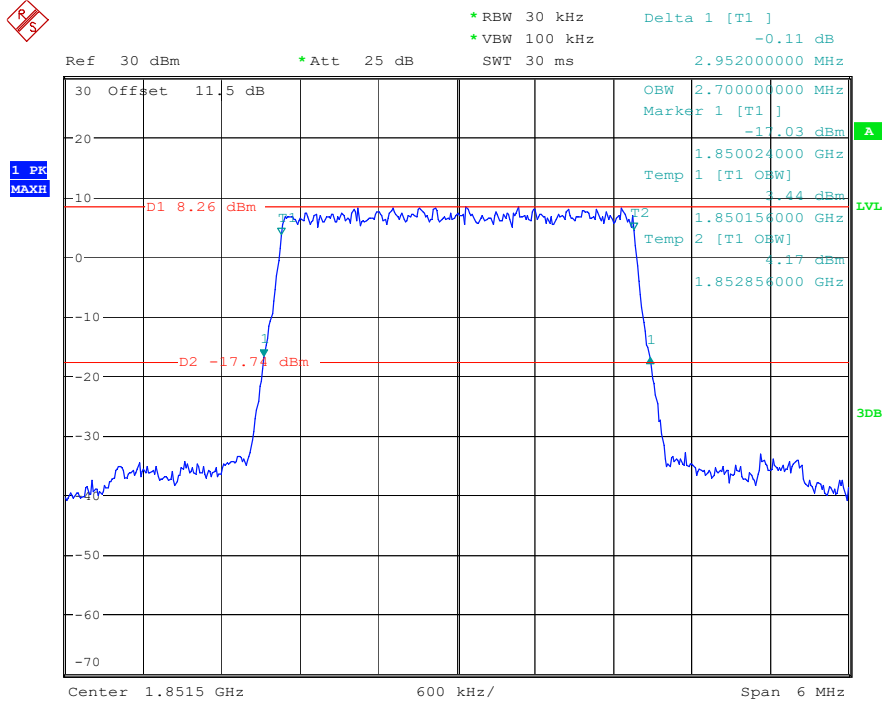

Please refer to following plots:

Band 2_1.4 MHz_Low_QPSK_RB6#0

Date: 17.MAY.2023 20:23:09

Band 2_1.4 MHz_Low_16QAM_RB6#0

Date: 17.MAY.2023 20:23:43

Band 2_1.4 MHz_Middle_QPSK_RB6#0

Date: 17.MAY.2023 20:23:58

Band 2_1.4 MHz_Middle_16QAM_RB6#0

Date: 17.MAY.2023 20:24:11

Band 2_1.4 MHz_High_QPSK_RB6#0

Date: 17.MAY.2023 20:24:26

Band 2_1.4 MHz_High_16QAM_RB6#0

Date: 17.MAY.2023 20:24:39

Band 2_3 MHz_Low_QPSK_RB15#0