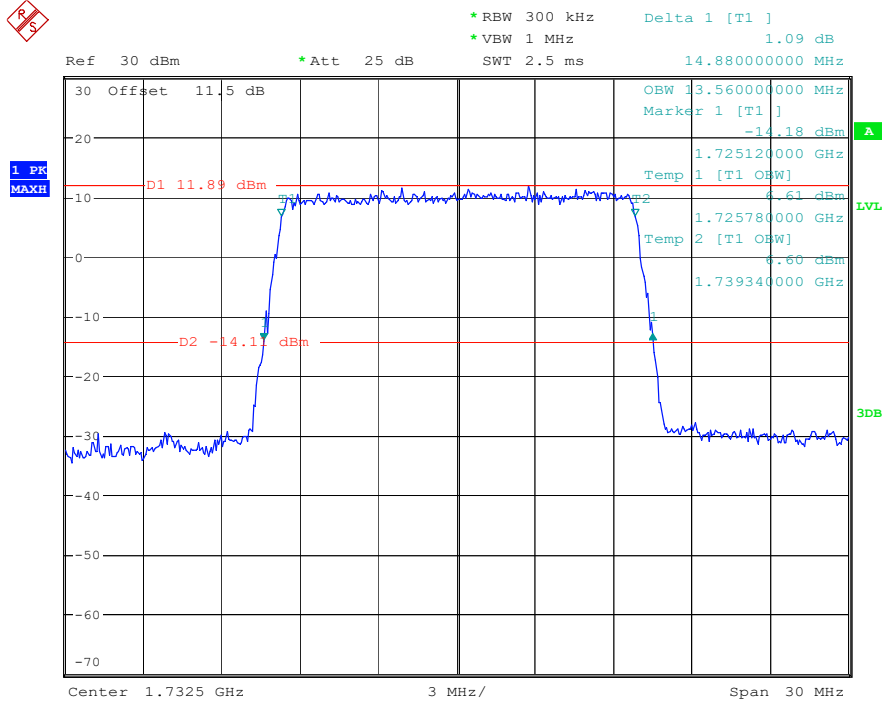

Band 4_15 MHz_Middle_QPSK_RB75#0

Date: 17.MAY.2023 20:52:08