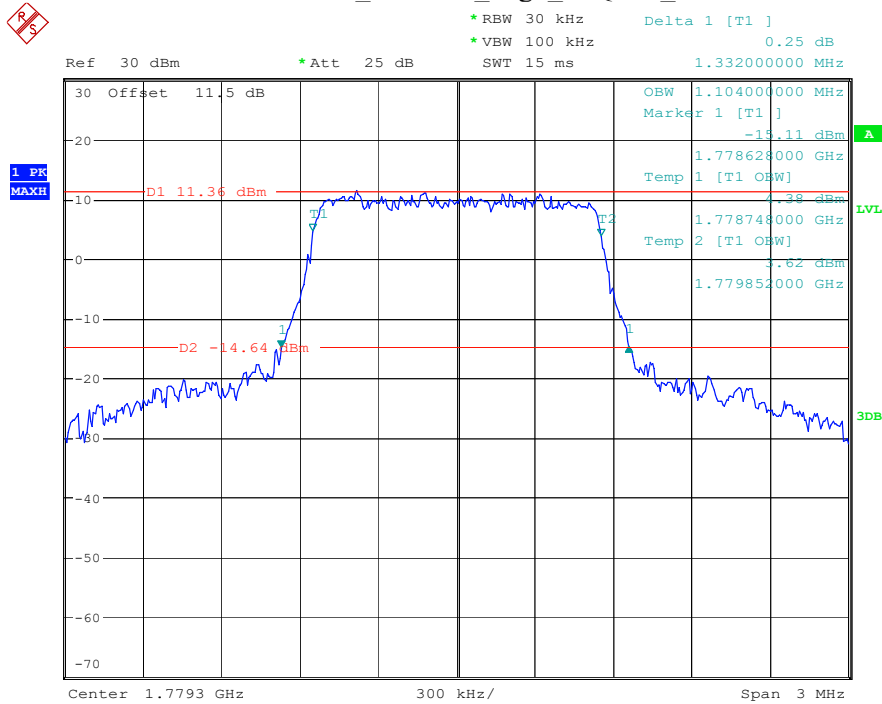

Date: 17.MAY.2023 20:55:01

Band 4_20 MHz_High_QPSK_RB100#0

Date: 17.MAY.2023 20:55:18

Band 4_20 MHz_High_16QAM_RB100#0

Date: 17.MAY.2023 20:55:36

Band 66_1.4 MHz_Low_QPSK_RB6#0

Date: 17.MAY.2023 20:56:01

Band 66_1.4 MHz_Low_16QAM_RB6#0

Date: 17.MAY.2023 20:56:14

Band 66_1.4 MHz_Middle_QPSK_RB6#0

Date: 17.MAY.2023 20:56:29

Band 66_1.4 MHz_Middle_16QAM_RB6#0

Date: 17.MAY.2023 20:56:42

Band 66_1.4 MHz_High_QPSK_RB6#0

Date: 17.MAY.2023 20:56:57

Band 66_1.4 MHz_High_16QAM_RB6#0

Date: 17.MAY.2023 20:57:10

Band 66_3 MHz_Low_QPSK_RB15#0

Date: 17.MAY.2023 20:57:49

Band 66_3 MHz_Low_16QAM_RB15#0

Date: 17.MAY.2023 20:58:03

Band 66_3 MHz_Middle_QPSK_RB15#0