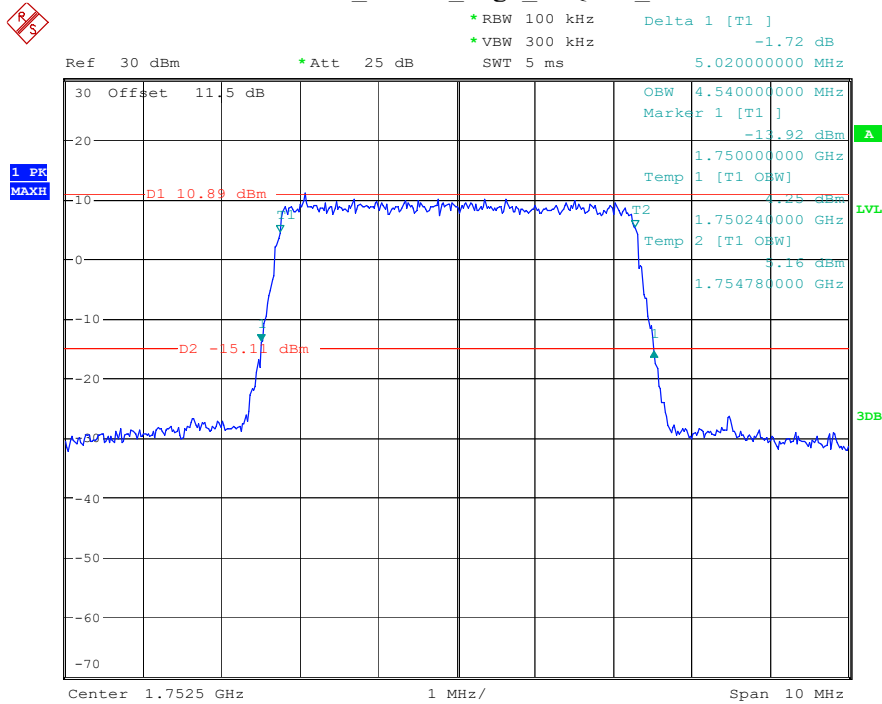

Date: 17.MAY.2023 20:44:54

Band 4_5 MHz_Middle_QPSK_RB25#0

Date: 17.MAY.2023 20:45:09

Band 4_5 MHz_Middle_16QAM_RB25#0

Date: 17.MAY.2023 20:45:26

Band 4_5 MHz_High_QPSK_RB25#0

Date: 17.MAY.2023 20:45:41

Band 4_5 MHz_High_16QAM_RB25#0