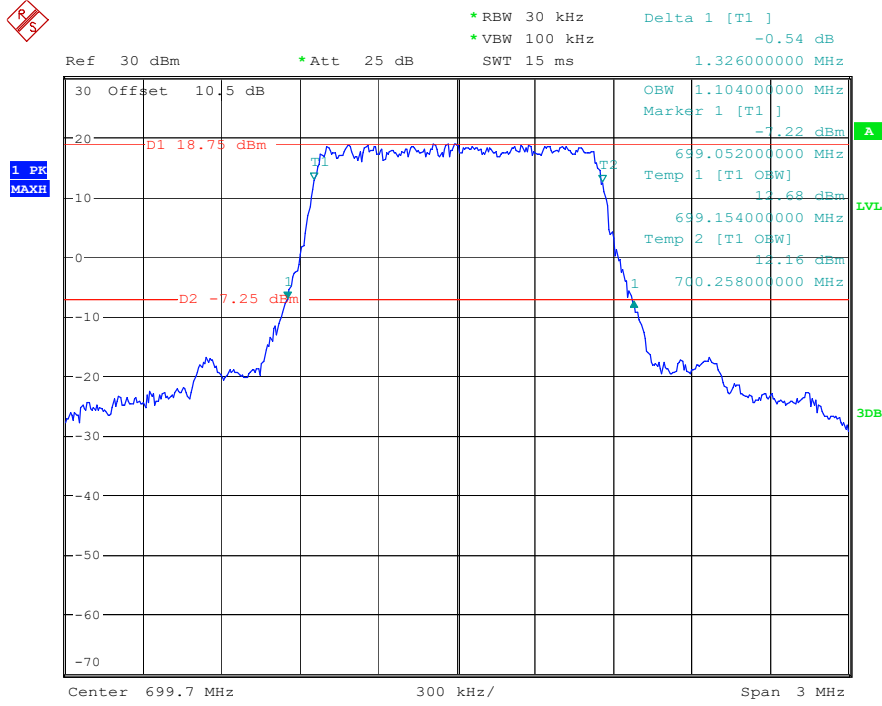

Band 12_1.4 MHz_Low_QPSK_RB6#0

Date: 16.MAY.2023 22:40:38