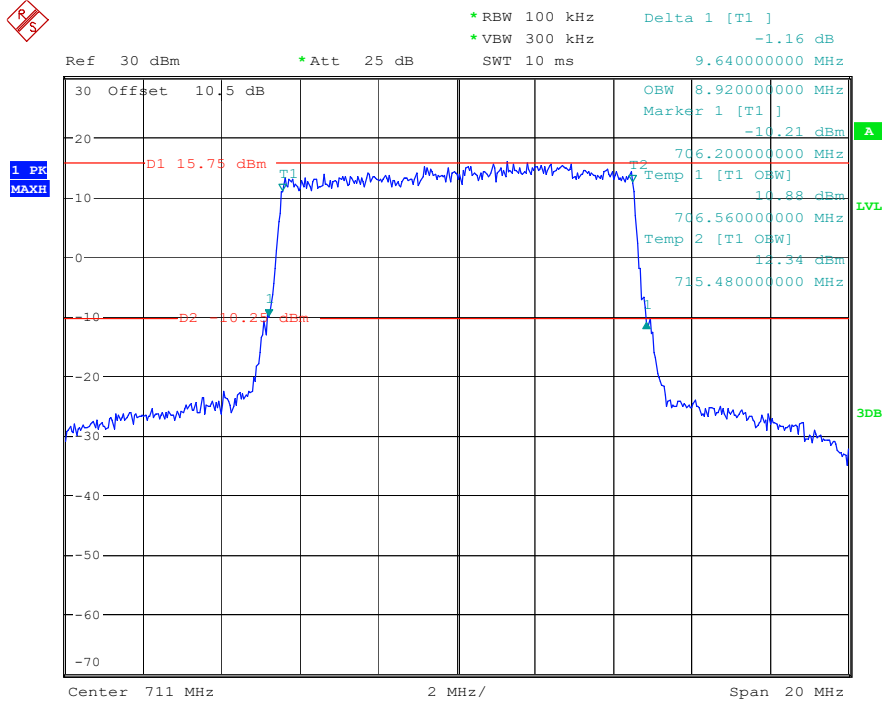

Band 12_10 MHz_High_QPSK_RB50#0

Date: 16.MAY.2023 22:49:19