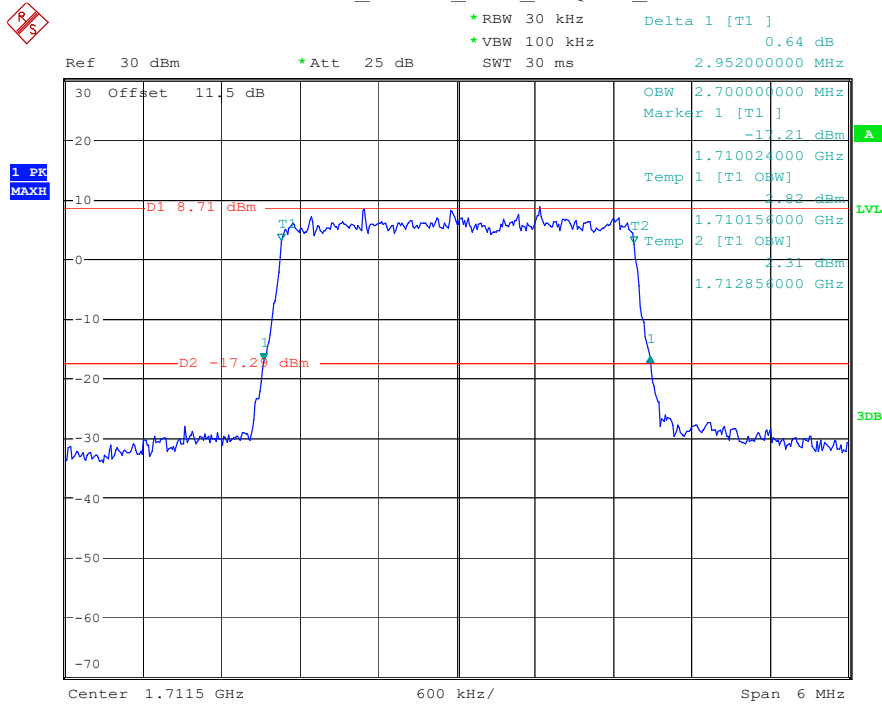

Band 4_3 MHz_Low_16QAM_RB15#0

Date: 17.MAY.2023 20:42:32