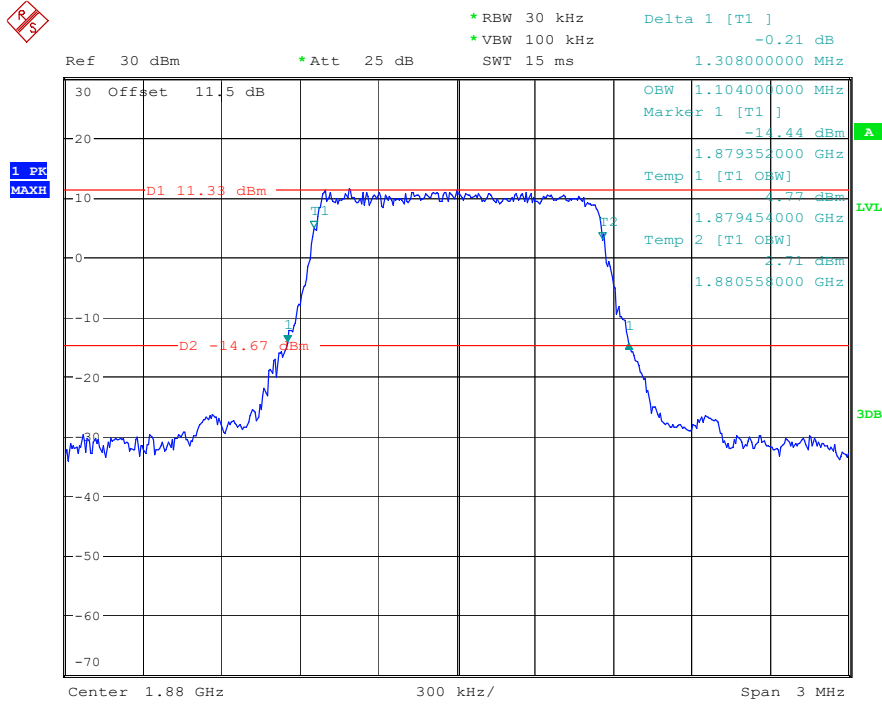

Please refer to following plots:

Band 2_1.4 MHz_Low_QPSK_RB6#0

Date: 17.MAY.2023 20:23:09

Band 2_1.4 MHz_Low_16QAM_RB6#0

Date: 17.MAY.2023 20:23:43

Band 2_1.4 MHz_Middle_QPSK_RB6#0

Date: 17.MAY.2023 20:23:58