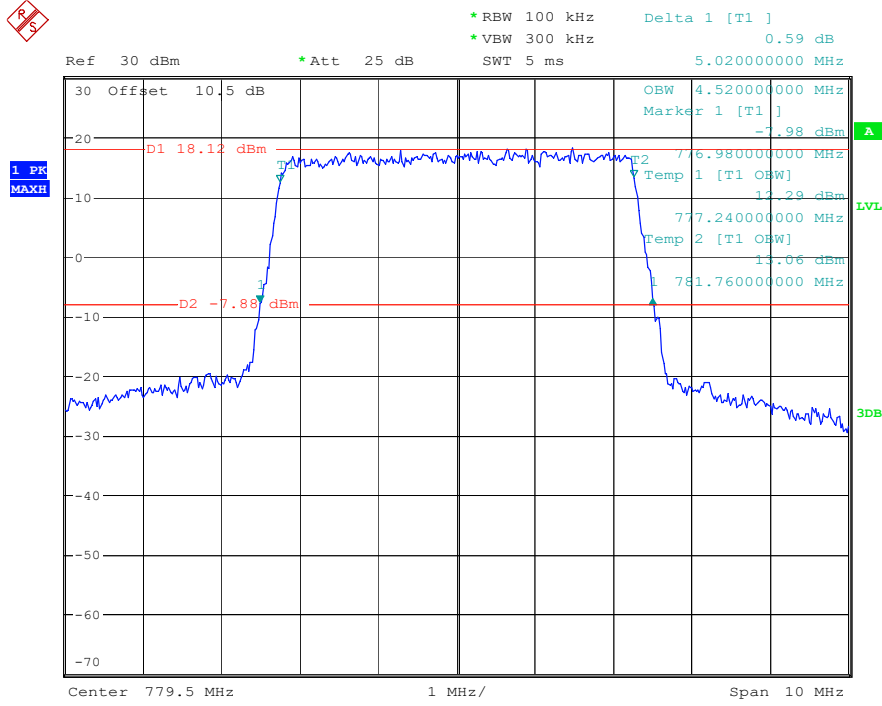

Date: 16.MAY.2023 22:49:05

Band 12_10 MHz_High_QPSK_RB50#0

Date: 16.MAY.2023 22:49:19

Band 12_10 MHz_High_16QAM_RB50#0

Date: 16.MAY.2023 22:49:37

Band 13_5 MHz_Low_QPSK_RB25#0

Date: 16.MAY.2023 22:49:57

Band 13_5 MHz_Low_16QAM_RB25#0