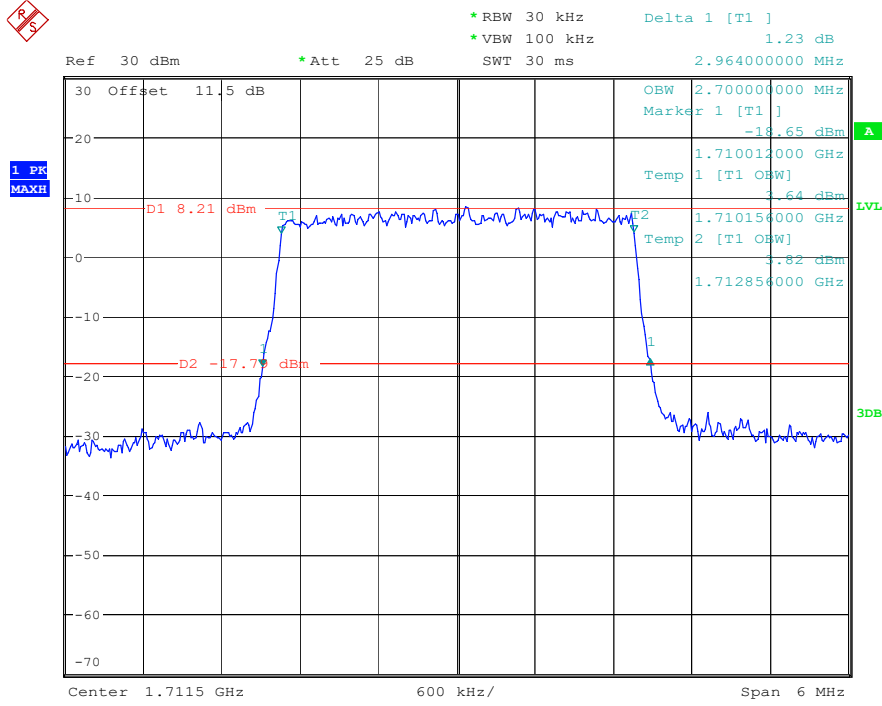

Band 4_3 MHz_Low_QPSK_RB15#0

Date: 17.MAY.2023 20:42:15