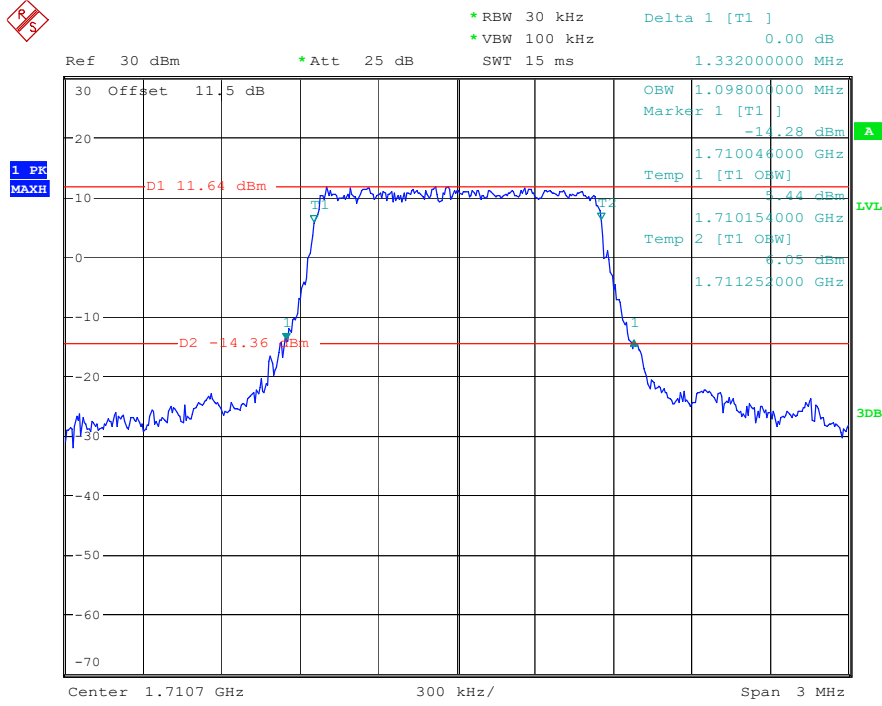

Date: 17.MAY.2023 20:55:01

Band 4_20 MHz_High_QPSK_RB100#0

Date: 17.MAY.2023 20:55:18

Band 4_20 MHz_High_16QAM_RB100#0

Date: 17.MAY.2023 20:55:36

Band 66_1.4 MHz_Low_QPSK_RB6#0

Date: 17.MAY.2023 20:56:01

Band 66_1.4 MHz_Low_16QAM_RB6#0

Date: 17.MAY.2023 20:56:14

Band 66_1.4 MHz_Middle_QPSK_RB6#0

Date: 17.MAY.2023 20:56:29

Band 66_1.4 MHz_Middle_16QAM_RB6#0

Date: 17.MAY.2023 20:56:42

Band 66_1.4 MHz_High_QPSK_RB6#0

Date: 17.MAY.2023 20:56:57