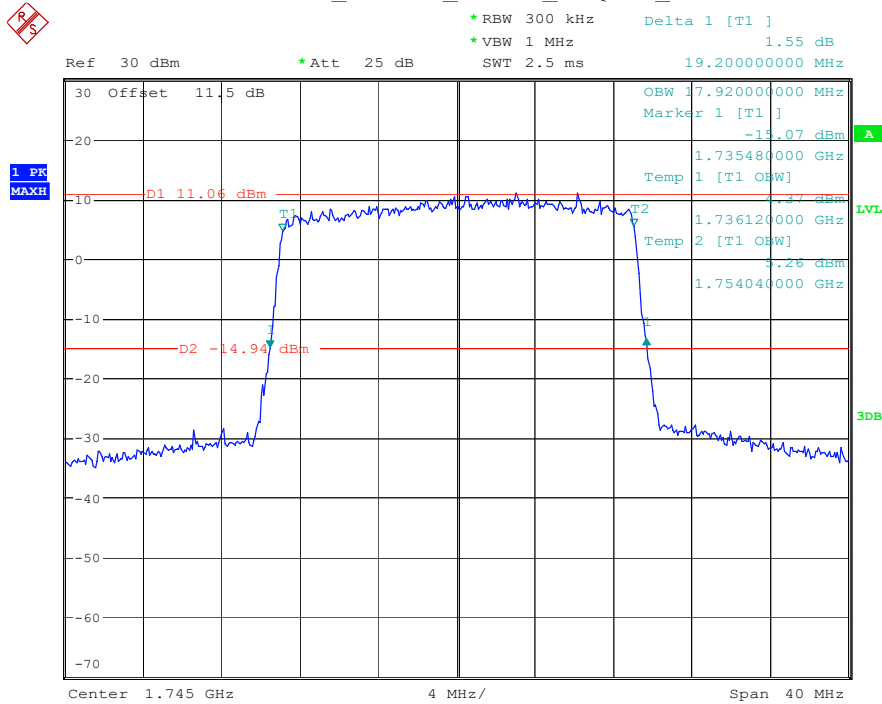

Band 66_20 MHz_Middle_16QAM_RB100#0

Date: 17.MAY.2023 21:08:42