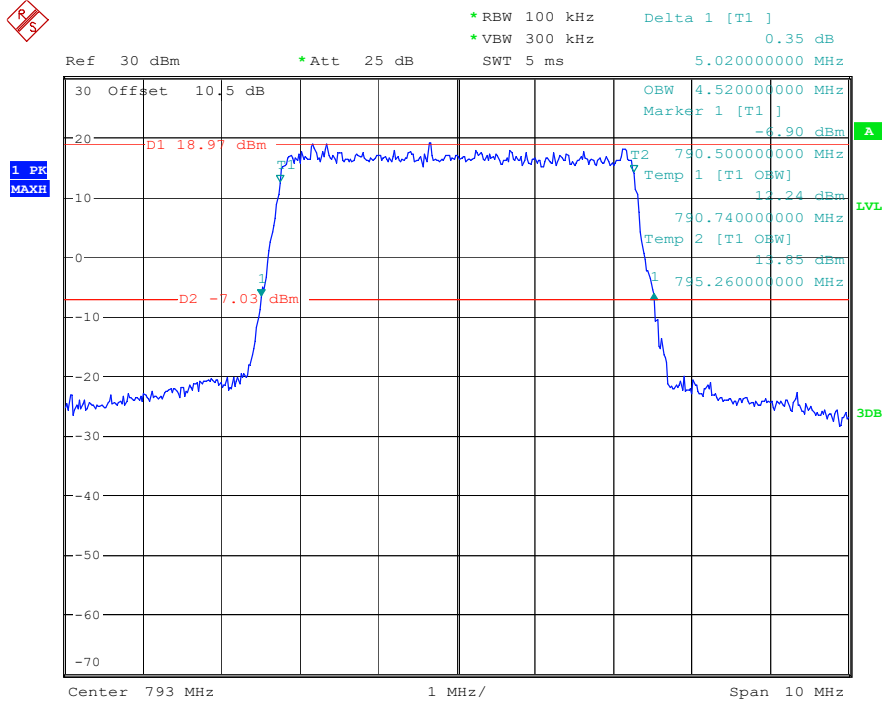

Band 14_5 MHz_Middle_QPSK_RB25#0

Date: 16.MAY.2023 22:53:55