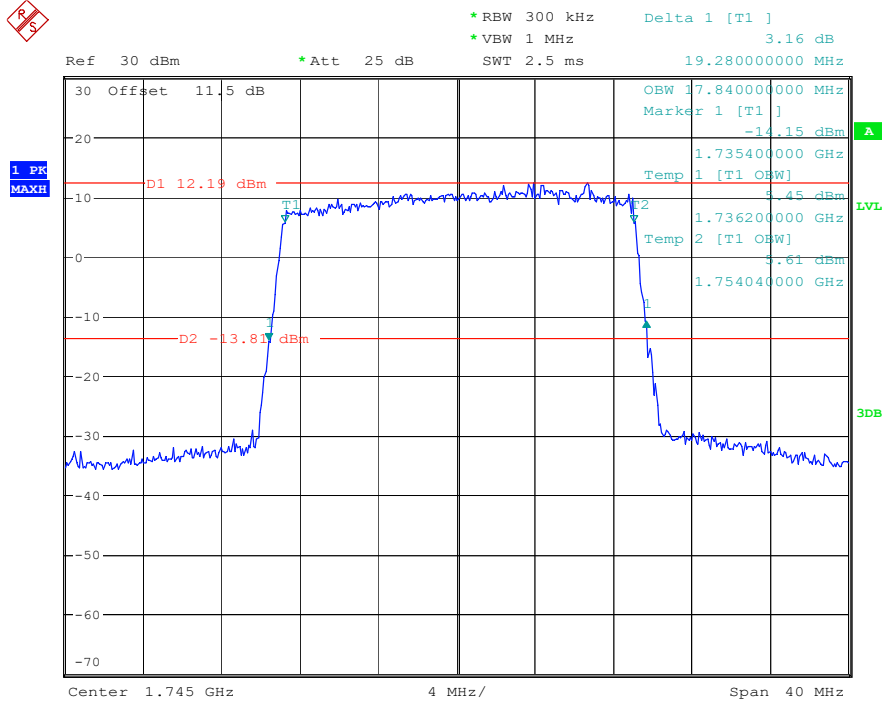

Band 66_20 MHz_Middle_QPSK_RB100#0

Date: 17.MAY.2023 21:08:26