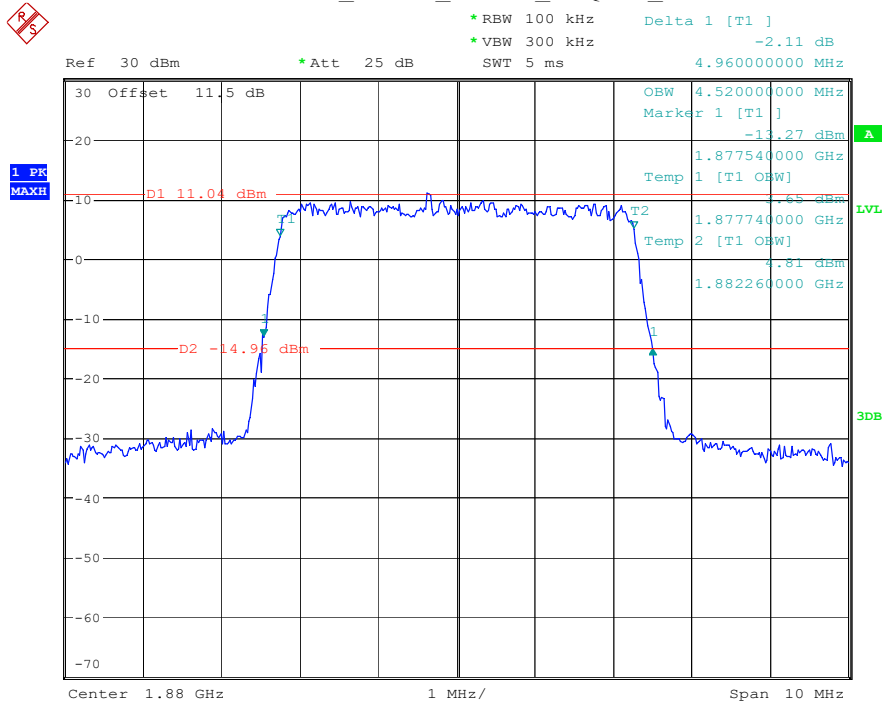

Band 2_5 MHz_Middle_16QAM_RB25#0

Date: 17.MAY.2023 20:29:26