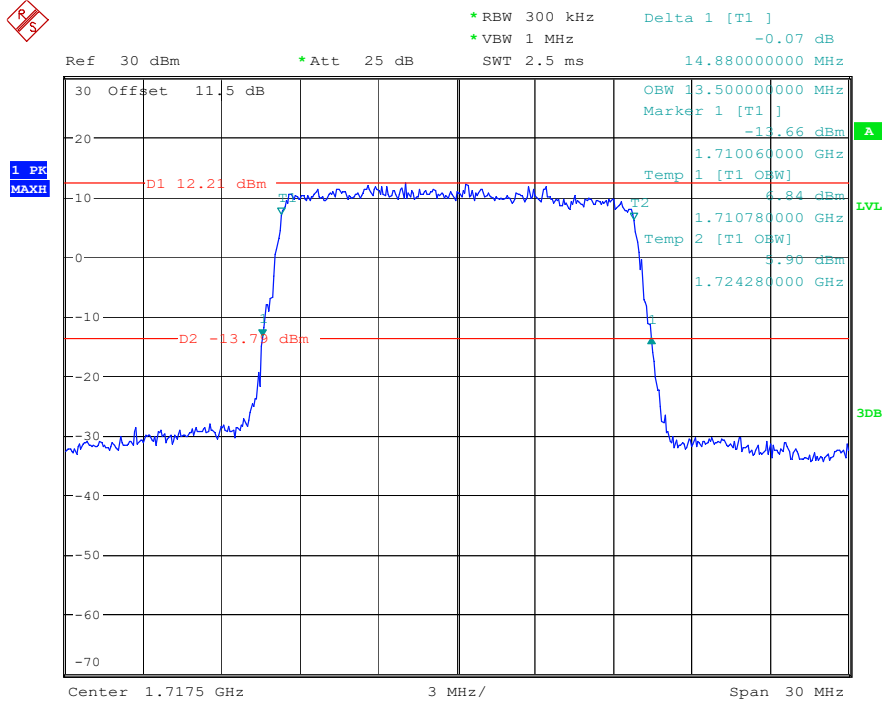

Band 66_15 MHz_Low_QPSK_RB75#0

Date: 17.MAY.2023 21:05:02