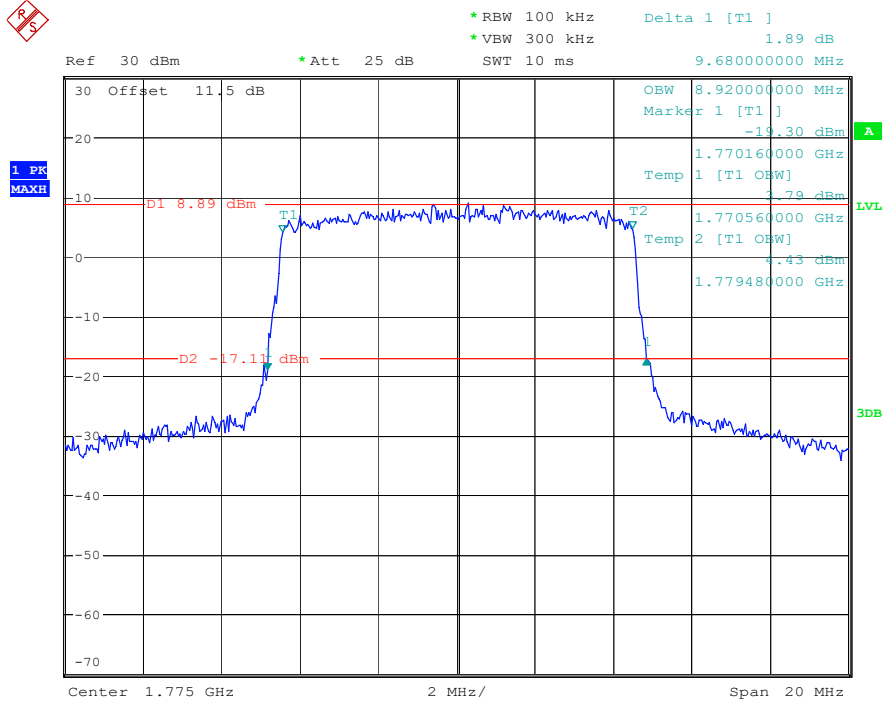

Band 66_10 MHz_High_QPSK_RB50#0

Date: 17.MAY.2023 21:04:02