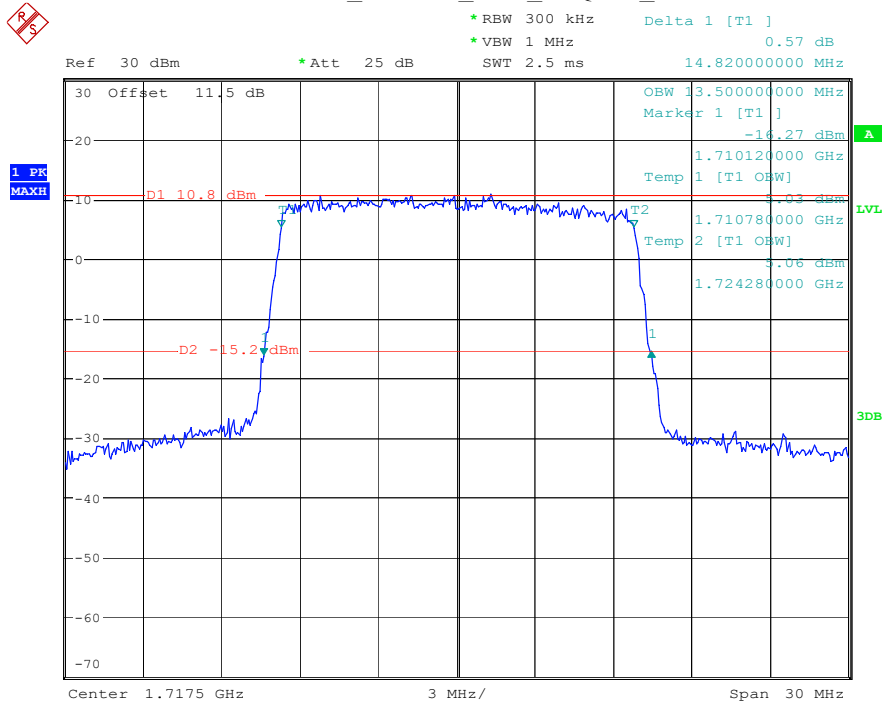

Date: 17.MAY.2023 20:49:19

Band 4_10 MHz_High_QPSK_RB50#0

Date: 17.MAY.2023 20:49:37

Band 4_10 MHz_High_16QAM_RB50#0

Date: 17.MAY.2023 20:49:52

Band 4_15 MHz_Low_QPSK_RB75#0

Date: 17.MAY.2023 20:51:35

Band 4_15 MHz_Low_16QAM_RB75#0