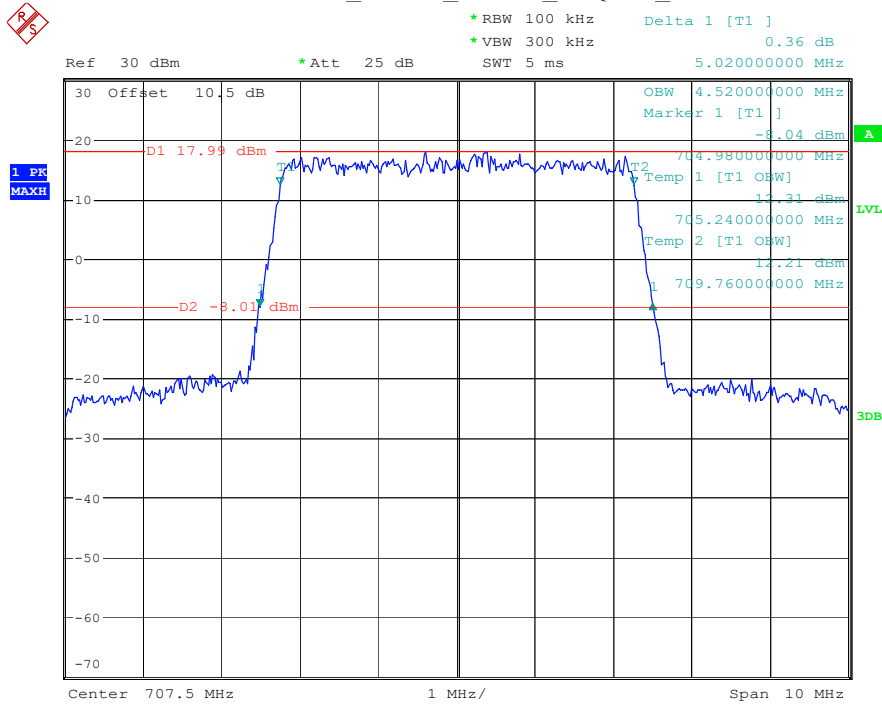

Band 12_5 MHz_Middle_16QAM_RB25#0

Date: 16.MAY.2023 22:46:22