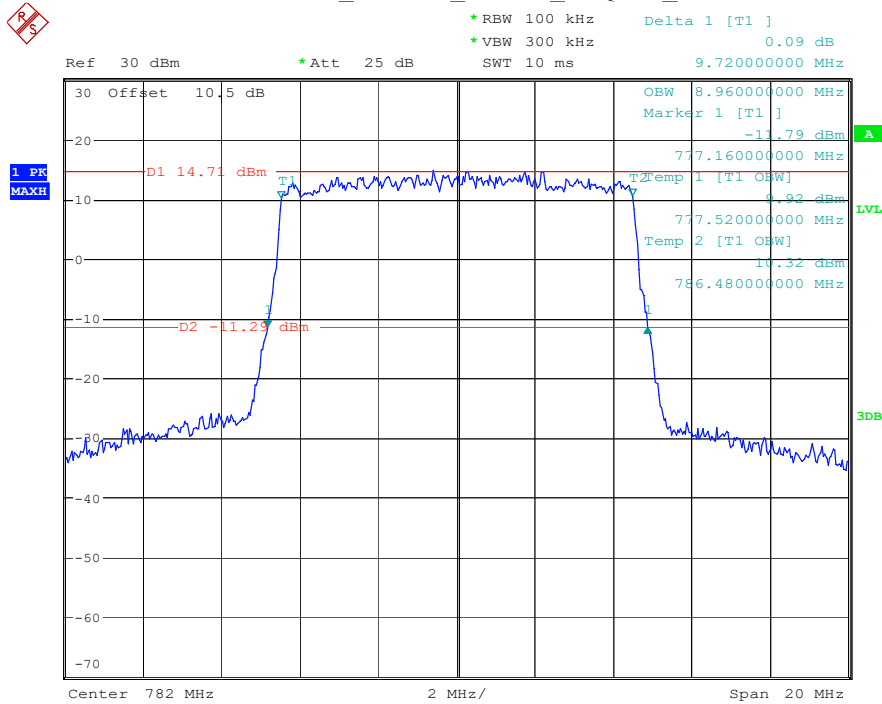

Band 13_10 MHz_Middle_16QAM_RB50#0

Date: 16.MAY.2023 22:53:03