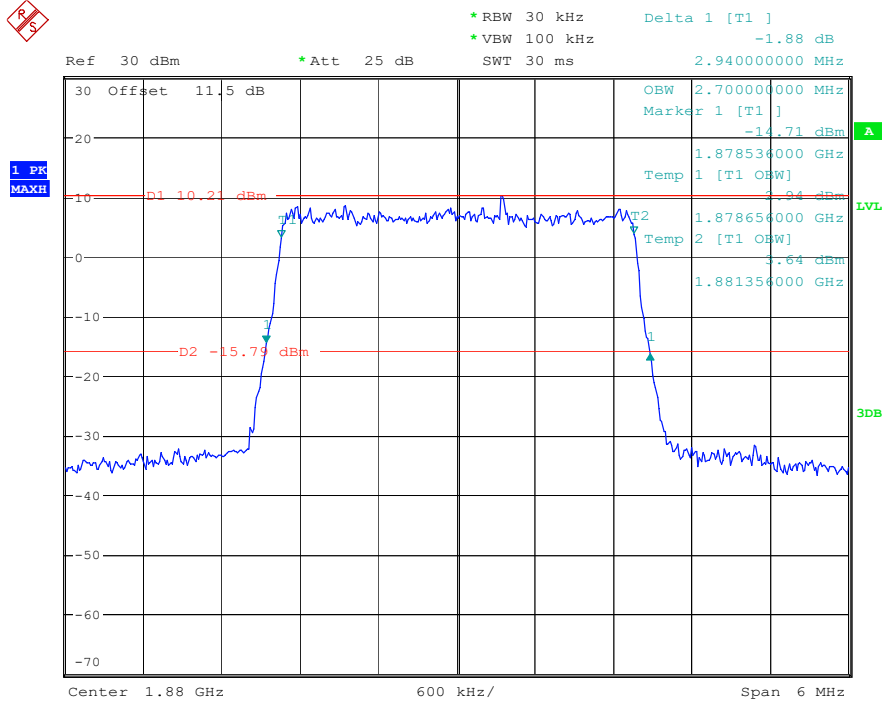

Band 2_3 MHz_Middle_QPSK_RB15#0

Date: 17.MAY.2023 20:26:46