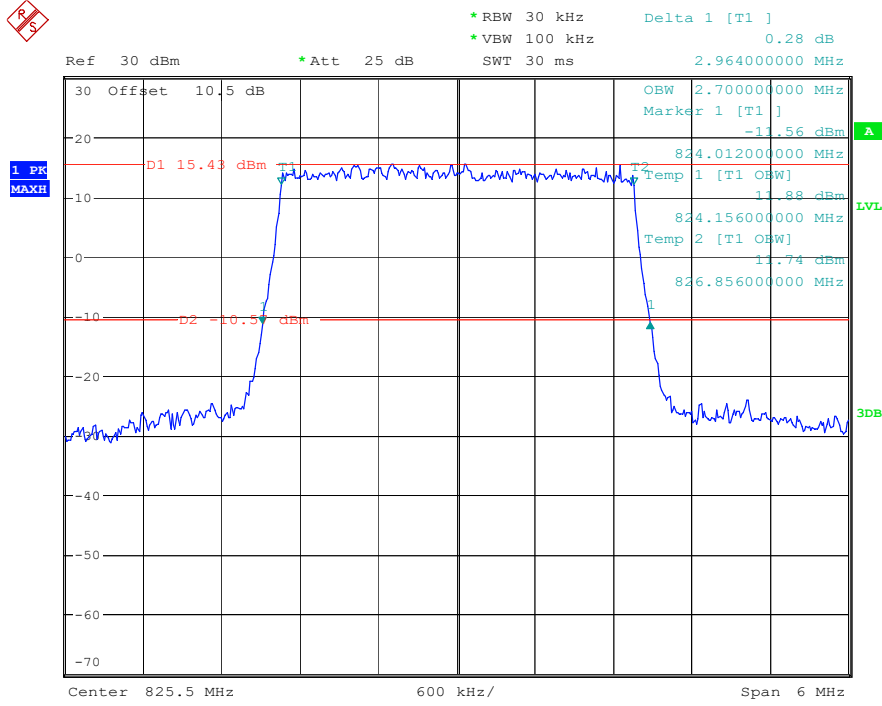

Date: 16.MAY.2023 22:29:41

Band 5_1.4 MHz_Middle_16QAM_RB6#0

Date: 16.MAY.2023 22:29:58

Band 5_1.4 MHz_High_QPSK_RB6#0

Date: 16.MAY.2023 22:30:15

Band 5_1.4 MHz_High_16QAM_RB6#0

Date: 16.MAY.2023 22:30:28

Band 5_3 MHz_Low_QPSK_RB15#0