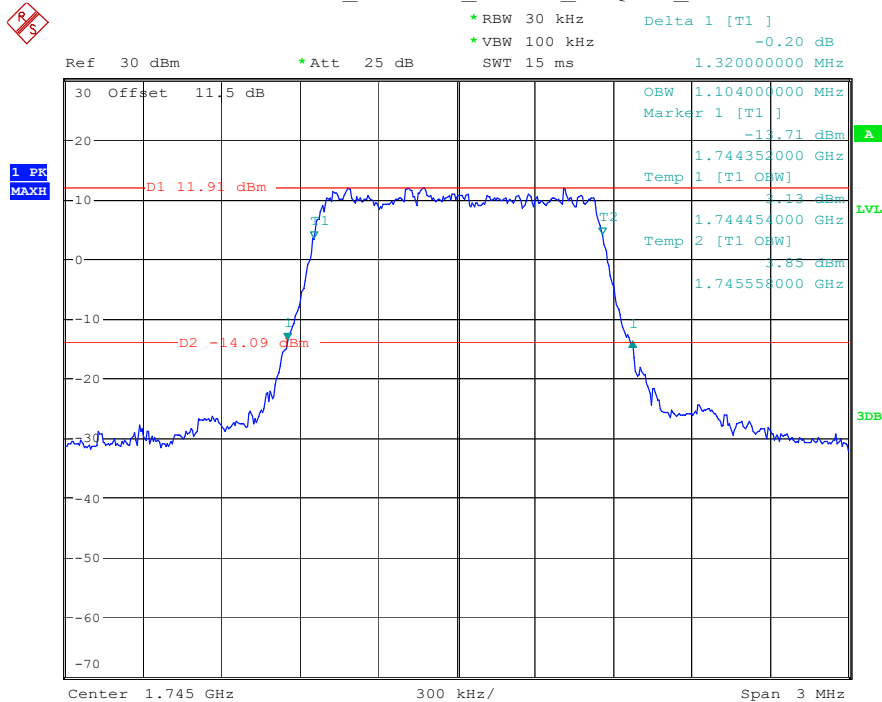

Date: 17.MAY.2023 20:55:01

Band 4_20 MHz_High_QPSK_RB100#0

Date: 17.MAY.2023 20:55:18

Band 4_20 MHz_High_16QAM_RB100#0

Date: 17.MAY.2023 20:55:36

Band 66_1.4 MHz_Low_QPSK_RB6#0

Date: 17.MAY.2023 20:56:01

Band 66_1.4 MHz_Low_16QAM_RB6#0

Date: 17.MAY.2023 20:56:14

Band 66_1.4 MHz_Middle_QPSK_RB6#0

Date: 17.MAY.2023 20:56:29

Band 66_1.4 MHz_Middle_16QAM_RB6#0

Date: 17.MAY.2023 20:56:42

Band 66_1.4 MHz_High_QPSK_RB6#0

Date: 17.MAY.2023 20:56:57