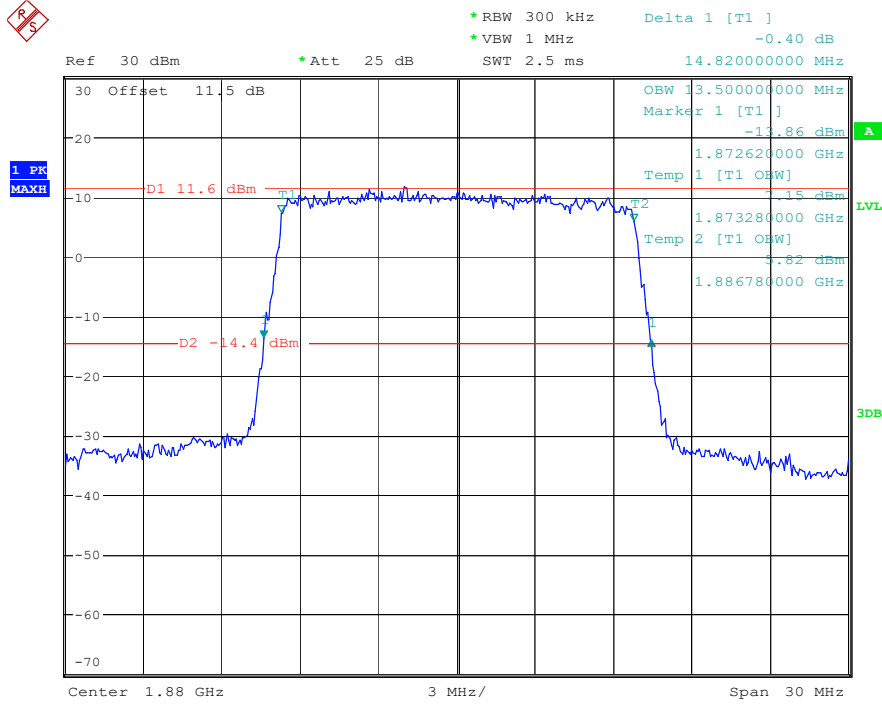

Date: 17.MAY.2023 20:32:53

Band 2_10 MHz_High_16QAM_RB50#0

Date: 17.MAY.2023 20:33:11

Band 2_15 MHz_Low_QPSK_RB75#0

Date: 17.MAY.2023 20:34:40

Band 2_15 MHz_Low_16QAM_RB75#0

Date: 17.MAY.2023 20:34:56

Band 2_15 MHz_Middle_QPSK_RB75#0