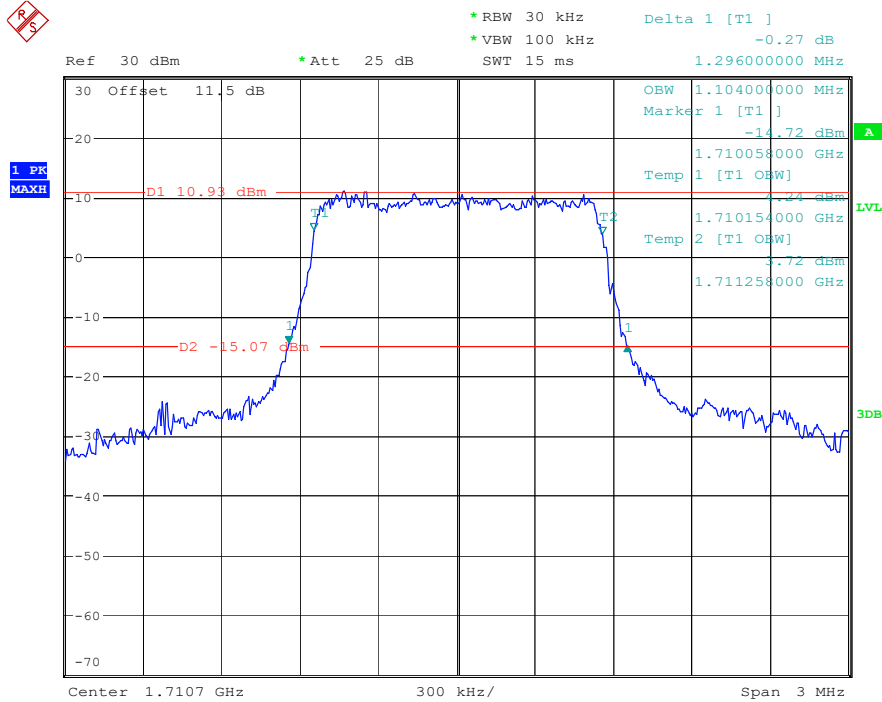

Band 2_20 MHz_High_QPSK_RB100#0

Date: 17.MAY.2023 20:38:40

Band 2_20 MHz_High_16QAM_RB100#0

Date: 17.MAY.2023 20:38:59

Band 4_1.4 MHz_Low_QPSK_RB6#0

Date: 17.MAY.2023 20:39:19

Band 4_1.4 MHz_Low_16QAM_RB6#0