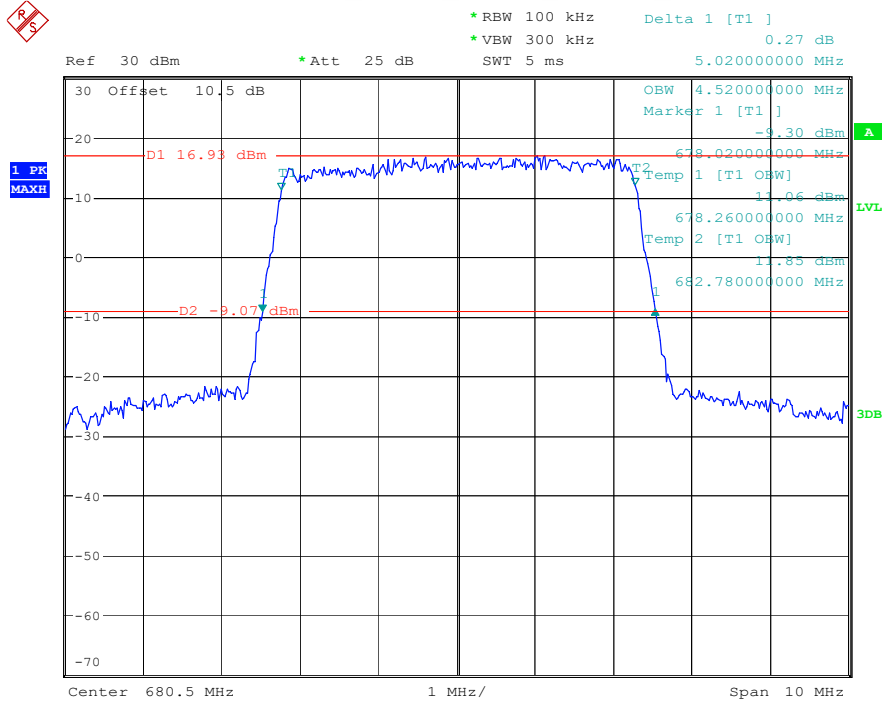

Band 71_5 MHz_Low_QPSK_RB25#0

Date: 16.MAY.2023 22:56:23

Band 71_5 MHz_Low_16QAM_RB25#0

Date: 16.MAY.2023 22:56:40

Band 71_5 MHz_Middle_QPSK_RB25#0

Date: 16.MAY.2023 22:56:54

Band 71_5 MHz_Middle_16QAM_RB25#0