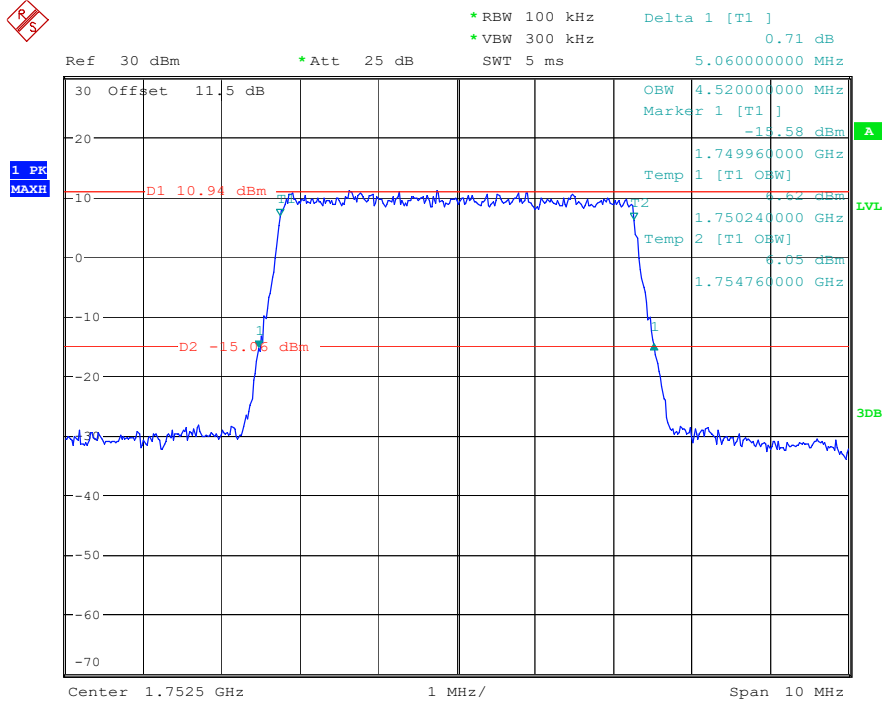

Date: 17.MAY.2023 20:44:54

Band 4_5 MHz_Middle_QPSK_RB25#0

Date: 17.MAY.2023 20:45:09

Band 4_5 MHz_Middle_16QAM_RB25#0

Date: 17.MAY.2023 20:45:26

Band 4_5 MHz_High_QPSK_RB25#0

Date: 17.MAY.2023 20:45:41

Band 4_5 MHz_High_16QAM_RB25#0