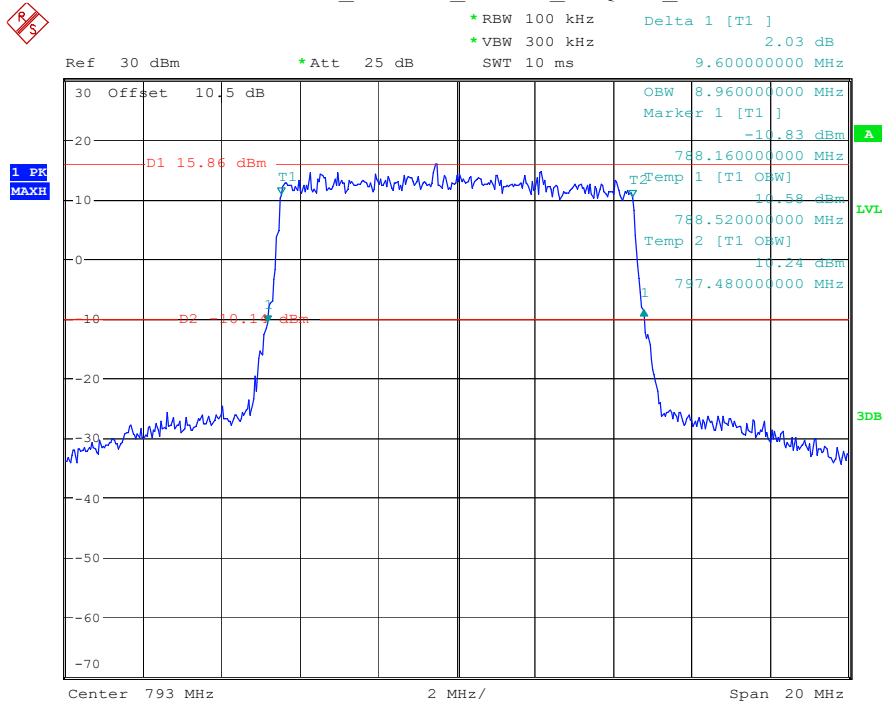

Date: 16.MAY.2023 22:54:26

Band 14_5 MHz_High_16QAM_RB25#0

Date: 16.MAY.2023 22:54:43

Band 14_10 MHz_Middle_QPSK_RB50#0

Date: 16.MAY.2023 22:55:45

Band 14_10 MHz_Middle_16QAM_RB50#0

Date: 16.MAY.2023 22:55:59