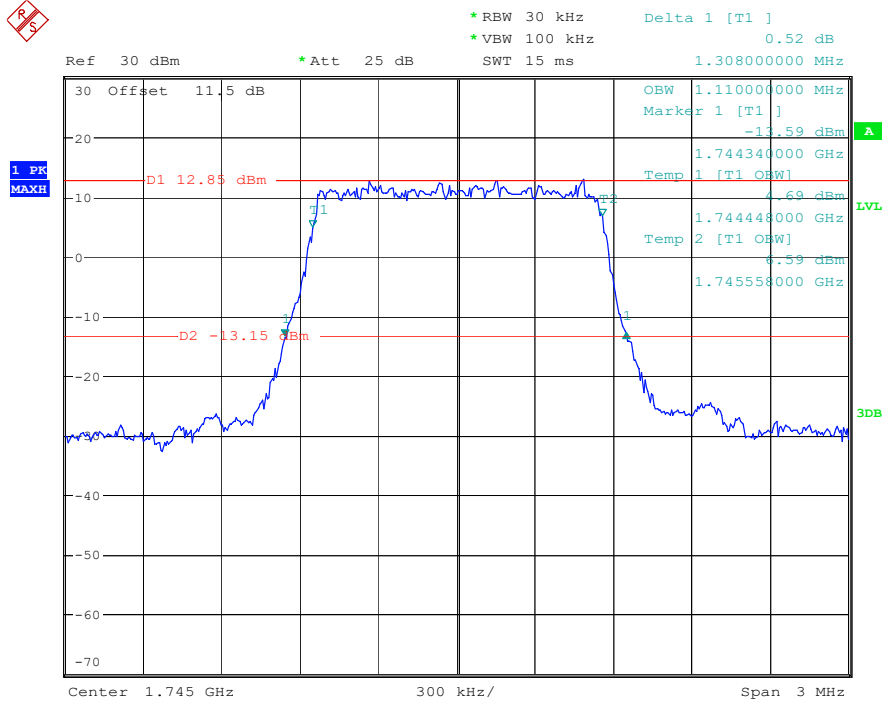

Date: 17.MAY.2023 20:55:01

Band 4_20 MHz_High_QPSK_RB100#0

Date: 17.MAY.2023 20:55:18

Band 4_20 MHz_High_16QAM_RB100#0

Date: 17.MAY.2023 20:55:36

Band 66_1.4 MHz_Low_QPSK_RB6#0

Date: 17.MAY.2023 20:56:01

Band 66_1.4 MHz_Low_16QAM_RB6#0

Date: 17.MAY.2023 20:56:14

Band 66_1.4 MHz_Middle_QPSK_RB6#0

Date: 17.MAY.2023 20:56:29

Band 66_1.4 MHz_Middle_16QAM_RB6#0

Date: 17.MAY.2023 20:56:42

Band 66_1.4 MHz_High_QPSK_RB6#0

Date: 17.MAY.2023 20:56:57