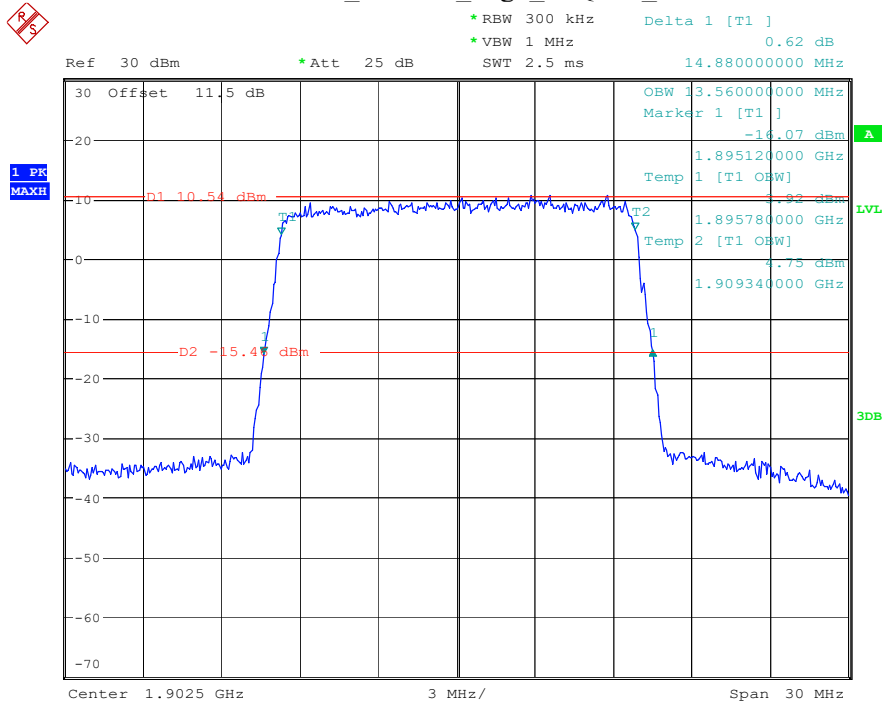

Date: 17.MAY.2023 20:35:13

Band 2_15 MHz_Middle_16QAM_RB75#0

Date: 17.MAY.2023 20:35:31

Band 2_15 MHz_High_QPSK_RB75#0

Date: 17.MAY.2023 20:35:48

Band 2_15 MHz_High_16QAM_RB75#0

Date: 17.MAY.2023 20:36:04

Band 2_20 MHz_Low_QPSK_RB100#0