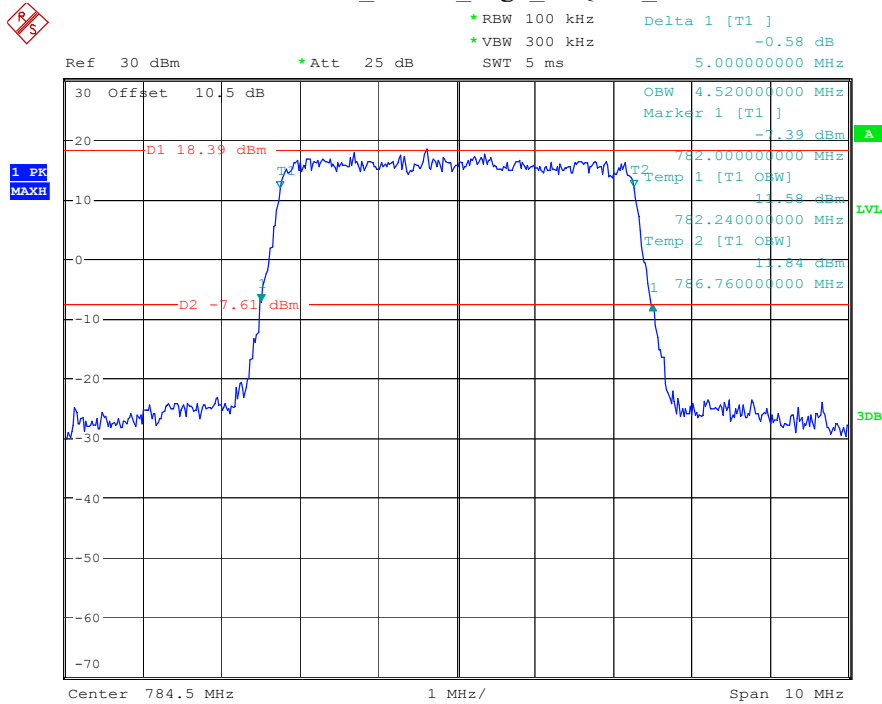

Date: 16.MAY.2023 22:50:14

Band 13_5 MHz_Middle_QPSK_RB25#0

Date: 16.MAY.2023 22:50:32

Band 13_5 MHz_Middle_16QAM_RB25#0

Date: 16.MAY.2023 22:50:49

Band 13_5 MHz_High_QPSK_RB25#0

Date: 16.MAY.2023 22:51:06

Band 13_5 MHz_High_16QAM_RB25#0