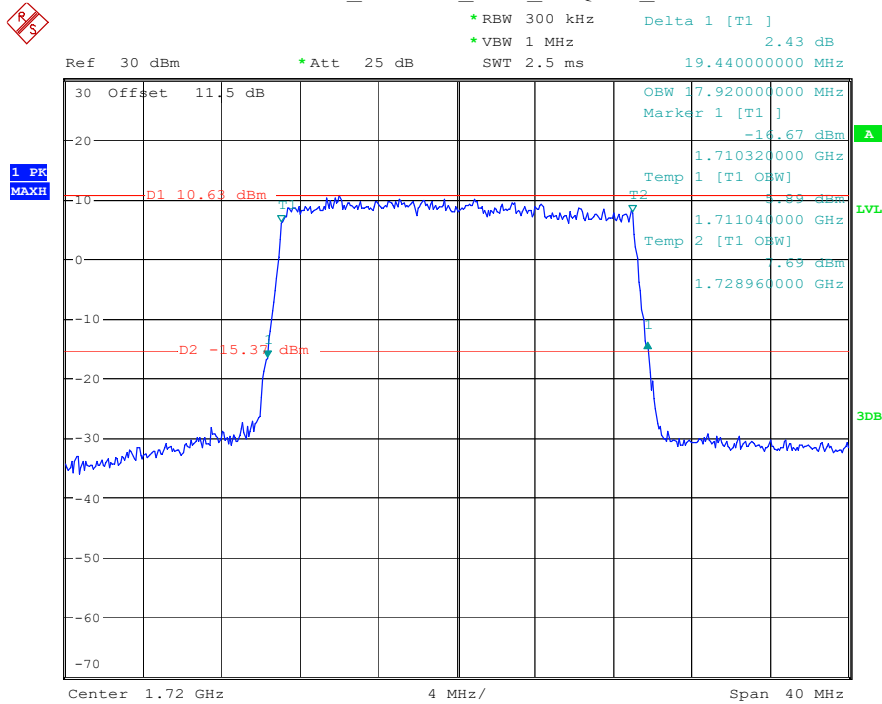

Date: 17.MAY.2023 21:05:53

Band 66_15 MHz_High_QPSK_RB75#0

Date: 17.MAY.2023 21:06:09

Band 66_15 MHz_High_16QAM_RB75#0

Date: 17.MAY.2023 21:06:25

Band 66_20 MHz_Low_QPSK_RB100#0

Date: 17.MAY.2023 21:07:50

Band 66_20 MHz_Low_16QAM_RB100#0