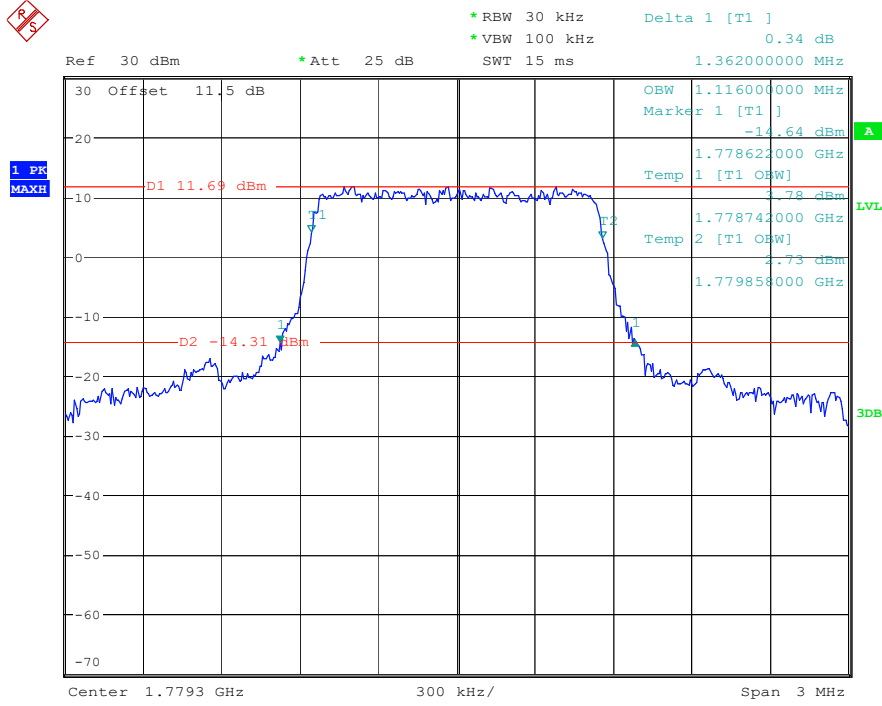

Date: 17.MAY.2023 20:55:01

Band 4_20 MHz_High_QPSK_RB100#0

Date: 17.MAY.2023 20:55:18

Band 4_20 MHz_High_16QAM_RB100#0

Date: 17.MAY.2023 20:55:36

Band 66_1.4 MHz_Low_QPSK_RB6#0

Date: 17.MAY.2023 20:56:01

Band 66_1.4 MHz_Low_16QAM_RB6#0

Date: 17.MAY.2023 20:56:14

Band 66_1.4 MHz_Middle_QPSK_RB6#0

Date: 17.MAY.2023 20:56:29

Band 66_1.4 MHz_Middle_16QAM_RB6#0

Date: 17.MAY.2023 20:56:42

Band 66_1.4 MHz_High_QPSK_RB6#0

Date: 17.MAY.2023 20:56:57

Band 66_1.4 MHz_High_16QAM_RB6#0

Date: 17.MAY.2023 20:57:10

Band 66_3 MHz_Low_QPSK_RB15#0

Date: 17.MAY.2023 20:57:49

Band 66_3 MHz_Low_16QAM_RB15#0

Date: 17.MAY.2023 20:58:03

Band 66_3 MHz_Middle_QPSK_RB15#0