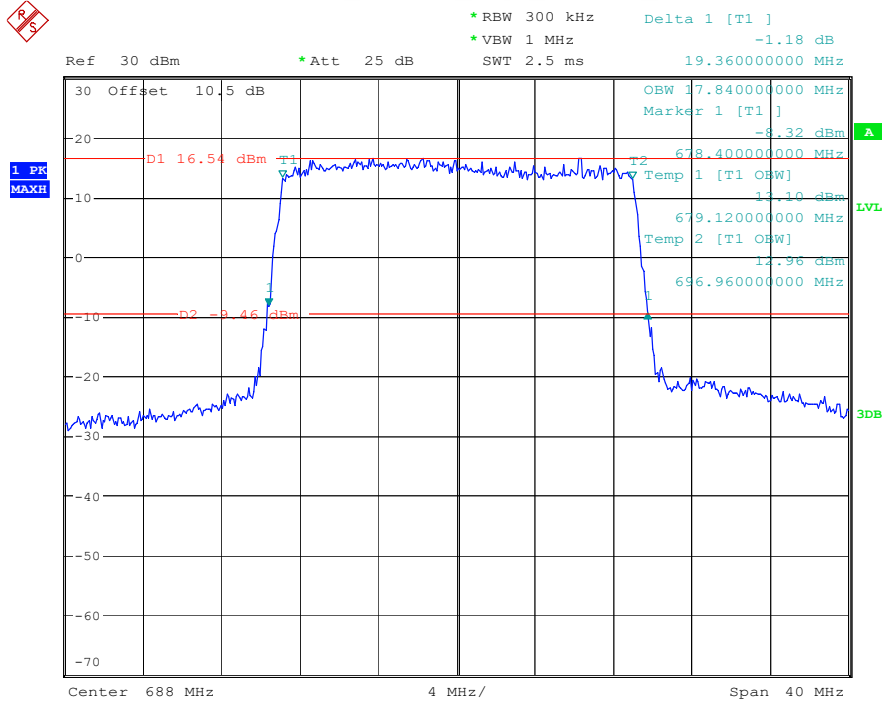

Band 71_20 MHz_High_16QAM_RB100#0

Date: 16.MAY.2023 23:06:05