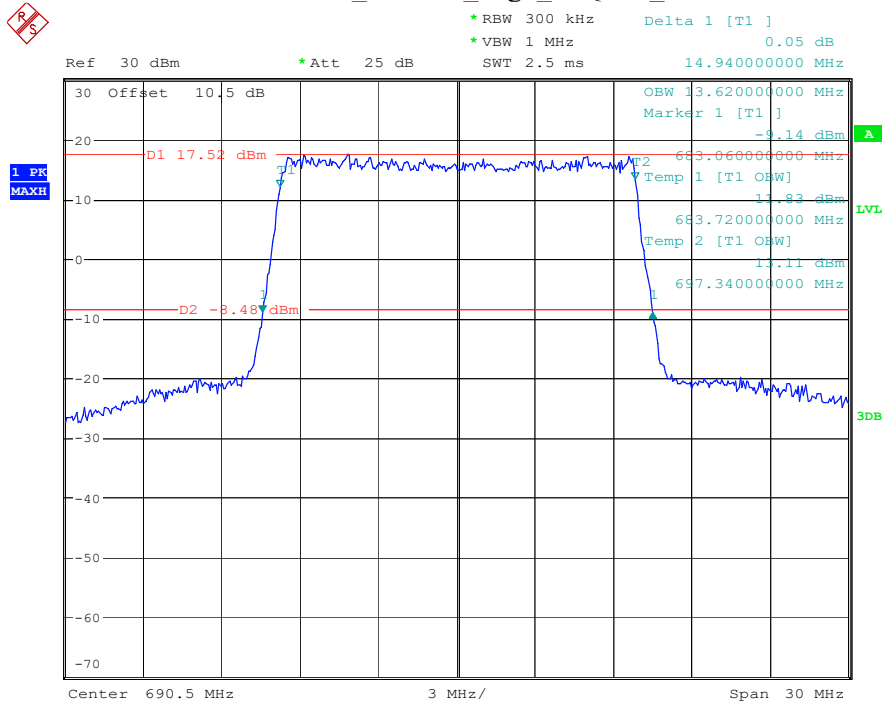

Date: 16.MAY.2023 23:02:32

Band 71_15 MHz_Middle_16QAM_RB75#0

Date: 16.MAY.2023 23:02:47

Band 71_15 MHz_High_QPSK_RB75#0

Date: 16.MAY.2023 23:03:06

Band 71_15 MHz_High_16QAM_RB75#0

Date: 16.MAY.2023 23:03:25