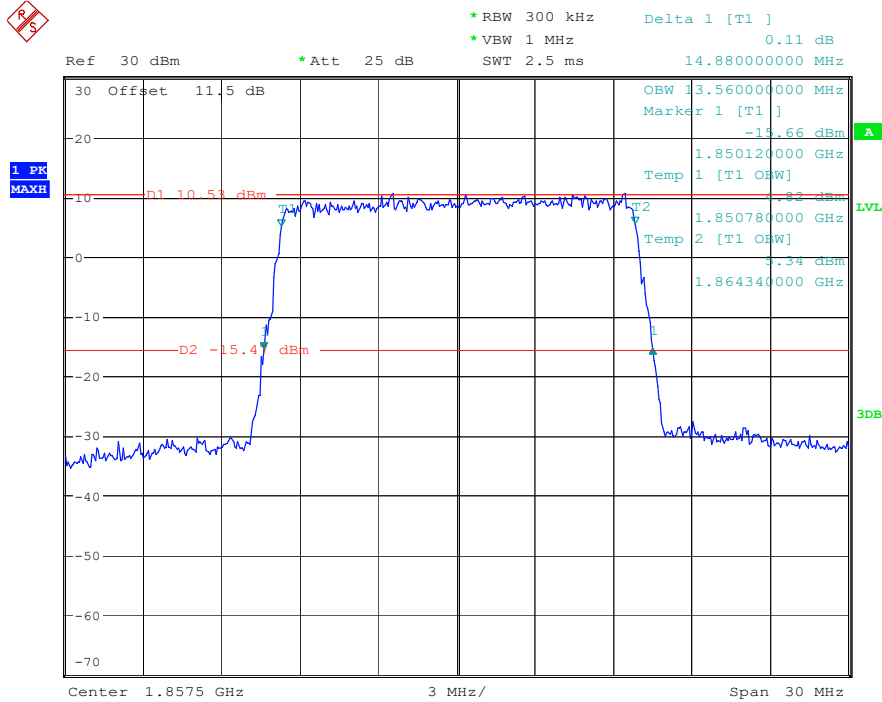

Date: 17.MAY.2023 20:32:53

Band 2_10 MHz_High_16QAM_RB50#0

Date: 17.MAY.2023 20:33:11

Band 2_15 MHz_Low_QPSK_RB75#0

Date: 17.MAY.2023 20:34:40

Band 2_15 MHz_Low_16QAM_RB75#0

Date: 17.MAY.2023 20:34:56

Band 2_15 MHz_Middle_QPSK_RB75#0