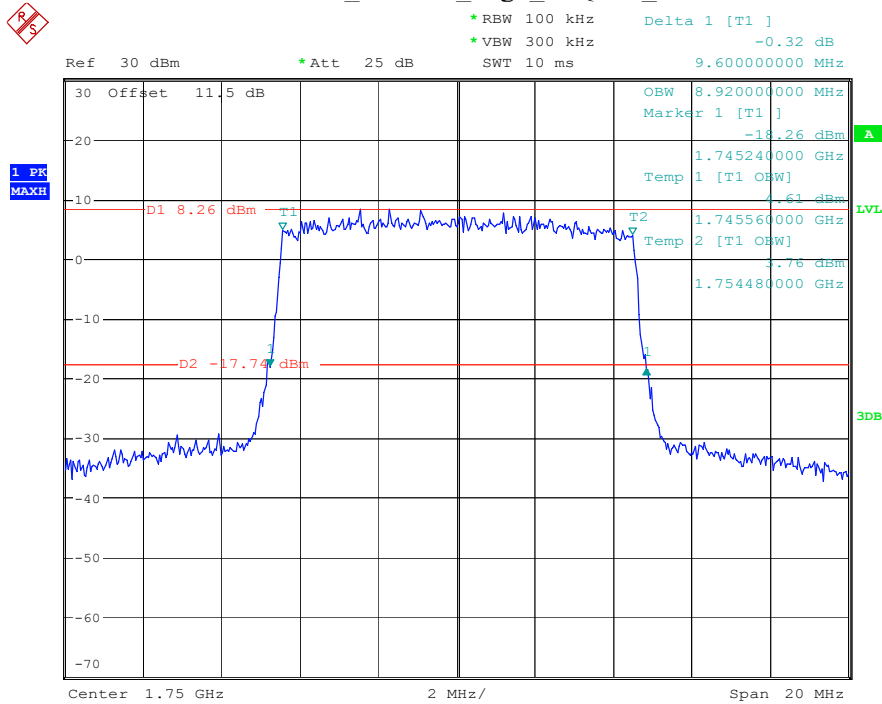

Band 4_10 MHz_High_16QAM_RB50#0

Date: 17.MAY.2023 20:49:52