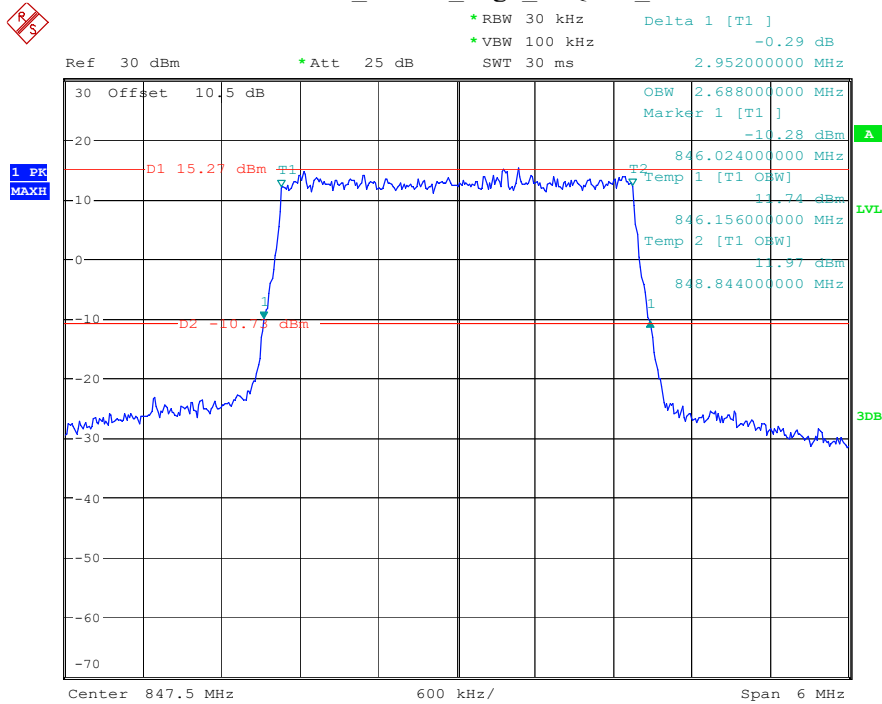

Date: 16.MAY.2023 22:29:41

Band 5_1.4 MHz_Middle_16QAM_RB6#0

Date: 16.MAY.2023 22:29:58

Band 5_1.4 MHz_High_QPSK_RB6#0

Date: 16.MAY.2023 22:30:15

Band 5_1.4 MHz_High_16QAM_RB6#0

Date: 16.MAY.2023 22:30:28

Band 5_3 MHz_Low_QPSK_RB15#0

Date: 16.MAY.2023 22:31:38

Band 5_3 MHz_Low_16QAM_RB15#0

Date: 16.MAY.2023 22:31:52

Band 5_3 MHz_Middle_QPSK_RB15#0

Date: 16.MAY.2023 22:32:06

Band 5_3 MHz_Middle_16QAM_RB15#0

Date: 16.MAY.2023 22:32:19

Band 5_3 MHz_High_QPSK_RB15#0

Date: 16.MAY.2023 22:32:33

Band 5_3 MHz_High_16QAM_RB15#0

Date: 16.MAY.2023 22:32:47

Band 5_5 MHz_Low_QPSK_RB25#0

Date: 16.MAY.2023 22:34:40

Band 5_5 MHz_Low_16QAM_RB25#0

Date: 16.MAY.2023 22:34:57

Band 5_5 MHz_Middle_QPSK_RB25#0