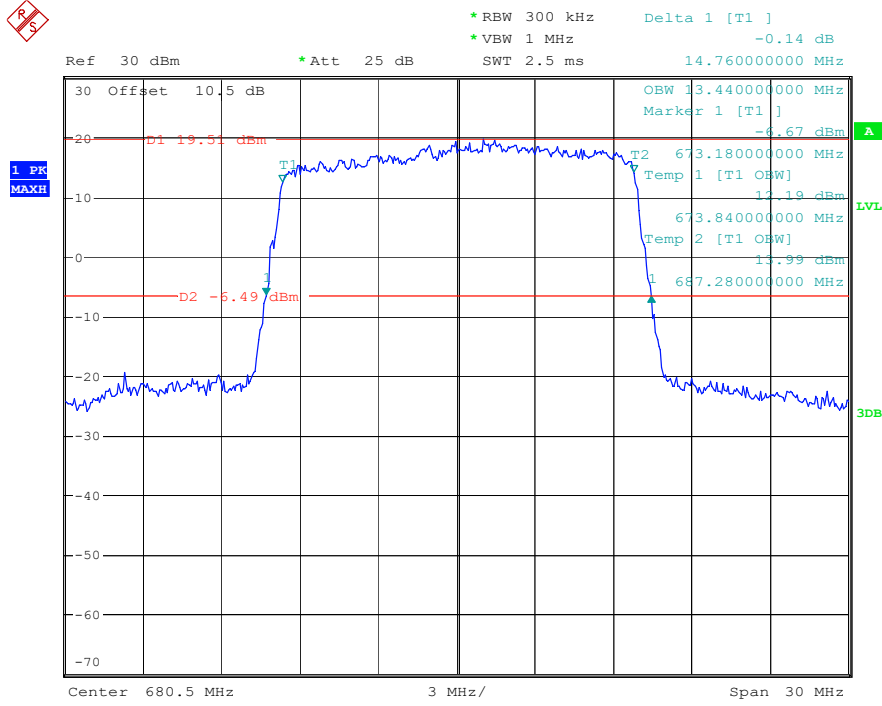

Band 71_10 MHz_High_16QAM_RB50#0

Date: 16.MAY.2023 23:00:44

Band 71_15 MHz_Low_QPSK_RB75#0

Date: 16.MAY.2023 23:01:57

Band 71_15 MHz_Low_16QAM_RB75#0

Date: 16.MAY.2023 23:02:13

Band 71_15 MHz_Middle_QPSK_RB75#0