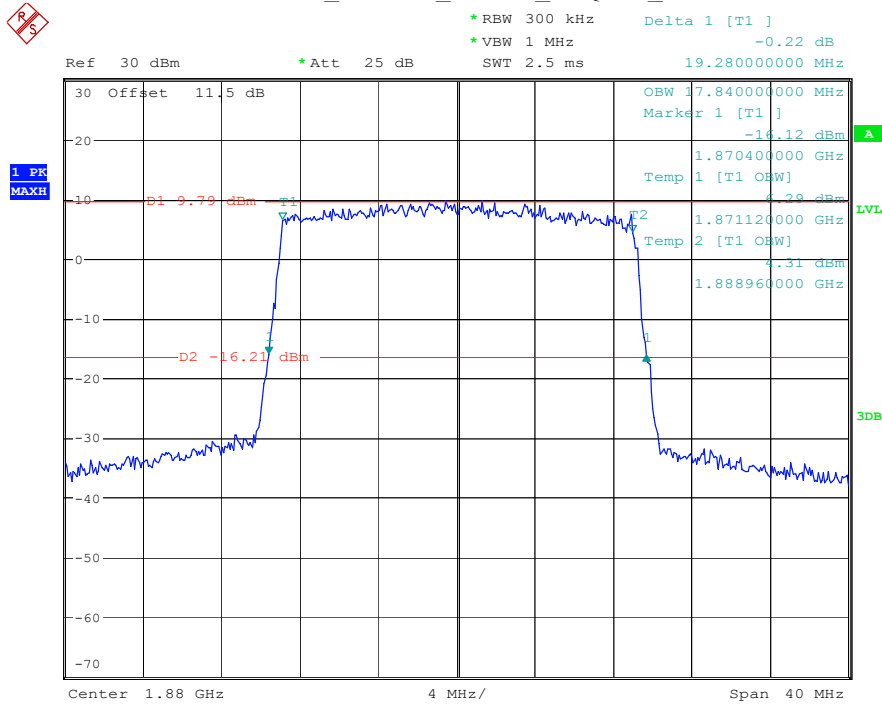

Date: 17.MAY.2023 20:37:35

Band 2_20 MHz_Low_16QAM_RB100#0

Date: 17.MAY.2023 20:37:51

Band 2_20 MHz_Middle_QPSK_RB100#0

Date: 17.MAY.2023 20:38:08

Band 2_20 MHz_Middle_16QAM_RB100#0

Date: 17.MAY.2023 20:38:24