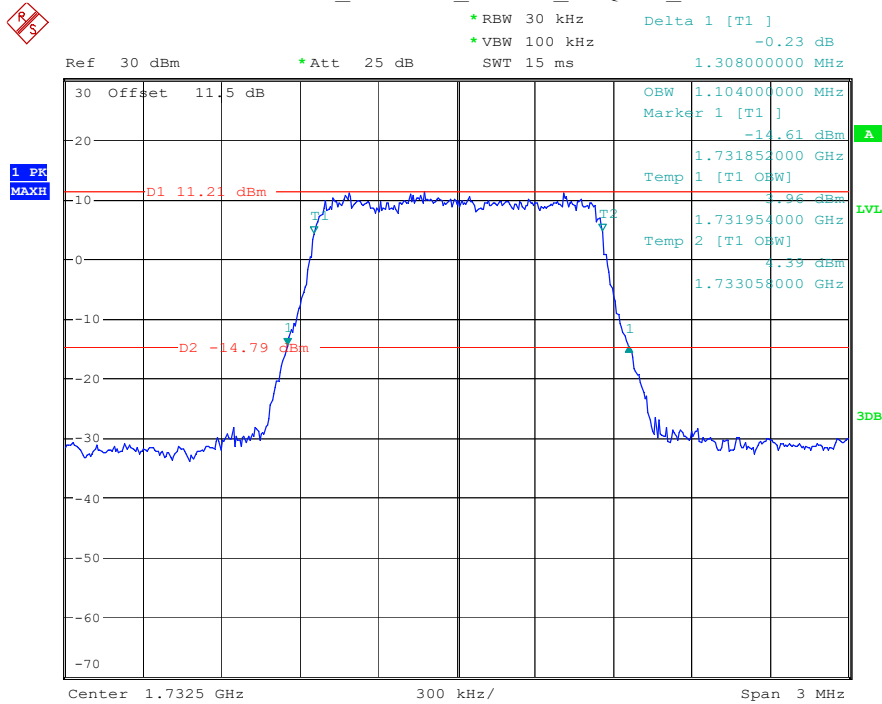

Band 4_1.4 MHz_Middle_16QAM_RB6#0

Date: 17.MAY.2023 20:40:01