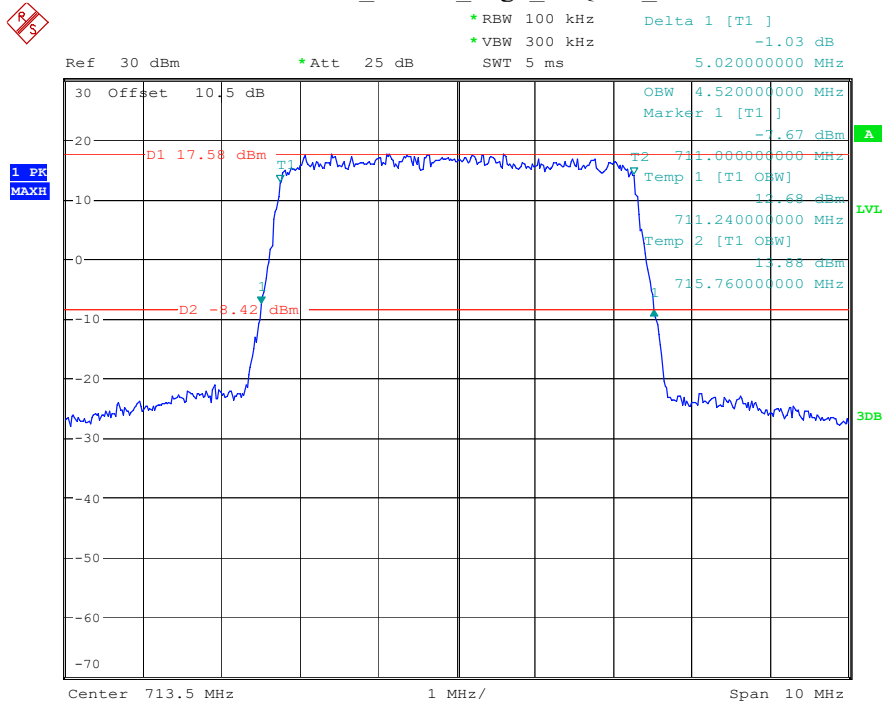

Date: 16.MAY.2023 22:45:45

Band 12_5 MHz_Middle_QPSK_RB25#0

Date: 16.MAY.2023 22:46:05

Band 12_5 MHz_Middle_16QAM_RB25#0

Date: 16.MAY.2023 22:46:22

Band 12_5 MHz_High_QPSK_RB25#0

Date: 16.MAY.2023 22:46:40

Band 12_5 MHz_High_16QAM_RB25#0