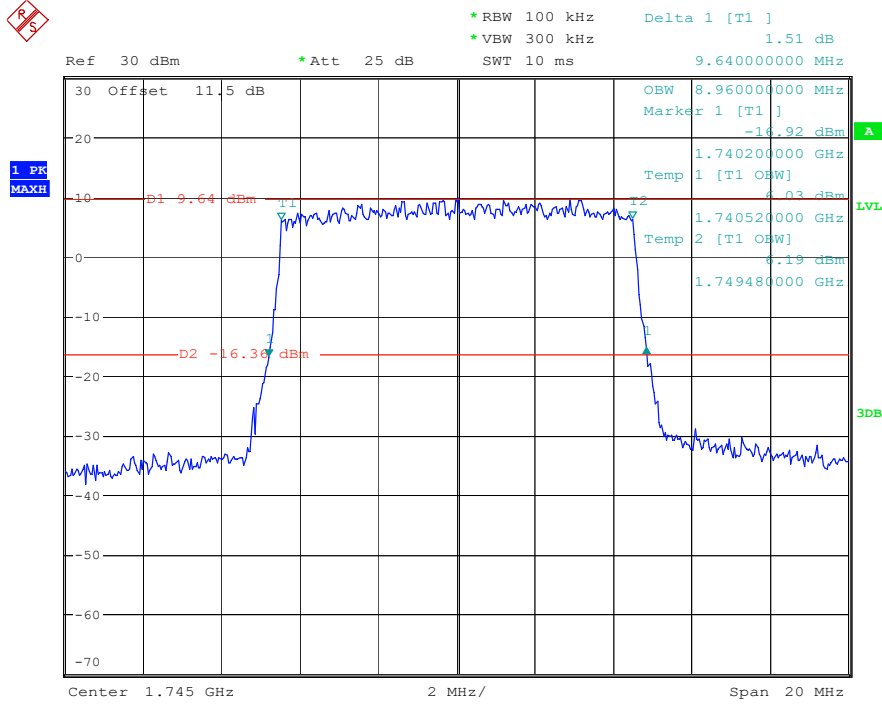

Date: 17.MAY.2023 21:01:58

Band 66_5 MHz_High_16QAM_RB25#0

Date: 17.MAY.2023 21:02:15

Band 66_10 MHz_Low_QPSK_RB50#0

Date: 17.MAY.2023 21:02:57

Band 66_10 MHz_Low_16QAM_RB50#0

Date: 17.MAY.2023 21:03:11

Band 66_10 MHz_Middle_QPSK_RB50#0