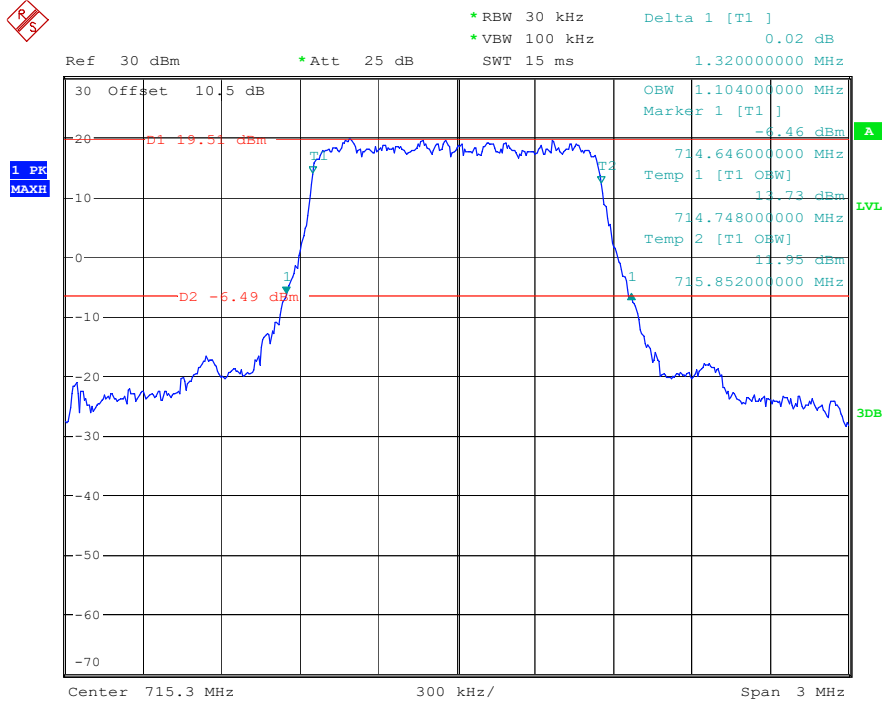

Band 12_1.4 MHz_High_QPSK_RB6#0

Date: 16.MAY.2023 22:41:36