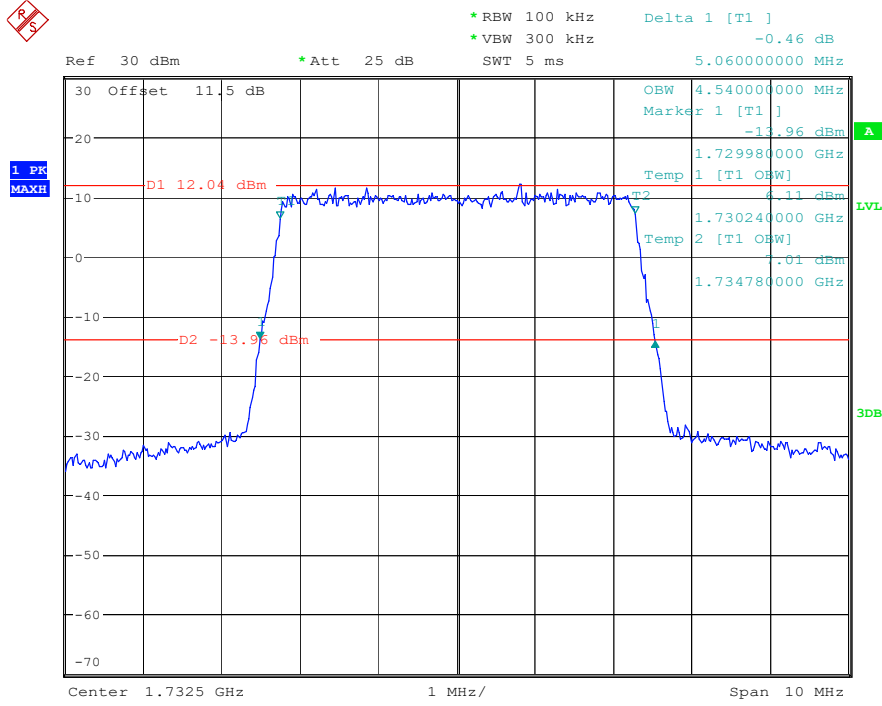

Band 4_5 MHz_Middle_QPSK_RB25#0

Date: 17.MAY.2023 20:45:09