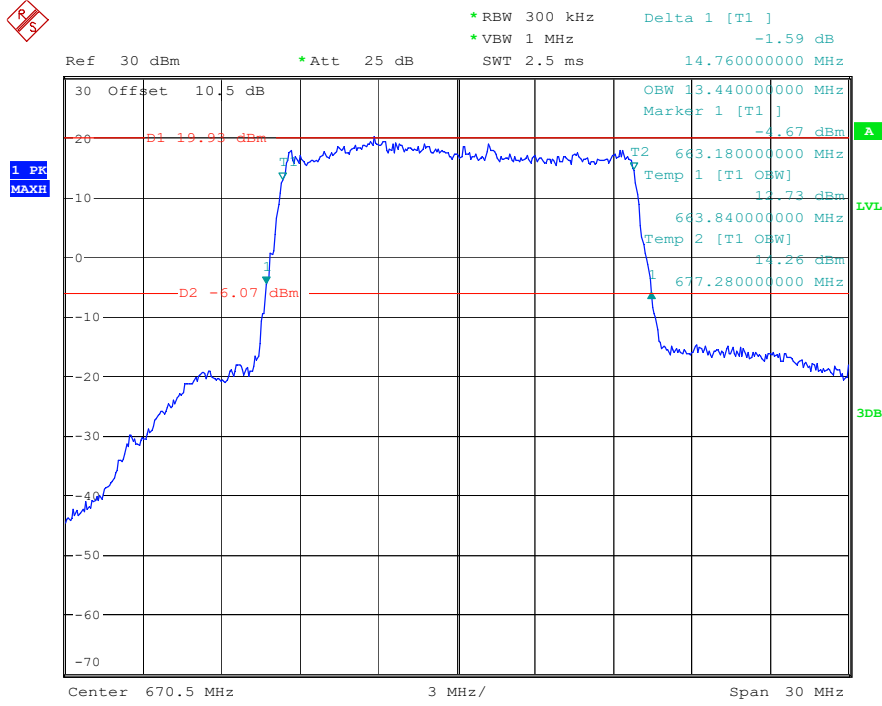

Band 71_15 MHz_Low_QPSK_RB75#0

Date: 16.MAY.2023 23:01:57