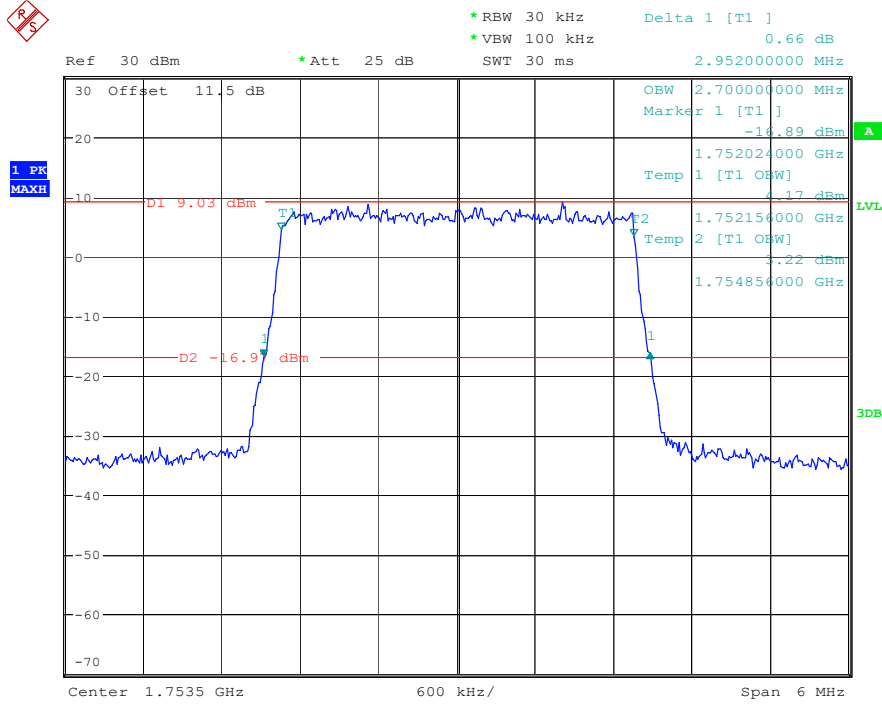

Band 4_3 MHz_High_QPSK_RB15#0

Date: 17.MAY.2023 20:43:14