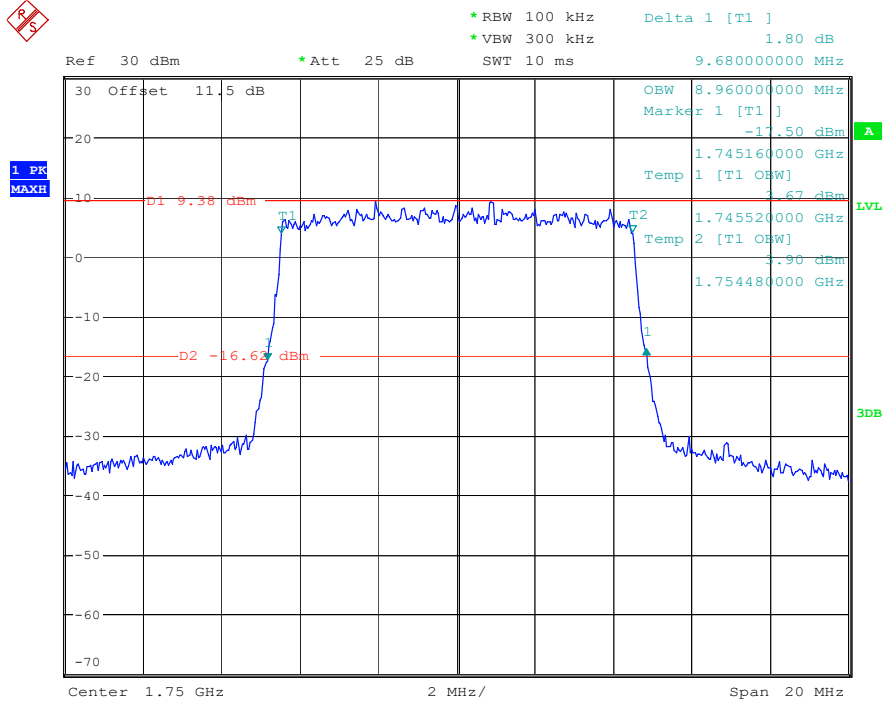

Band 4_10 MHz_High_QPSK_RB50#0

Date: 17.MAY.2023 20:49:37