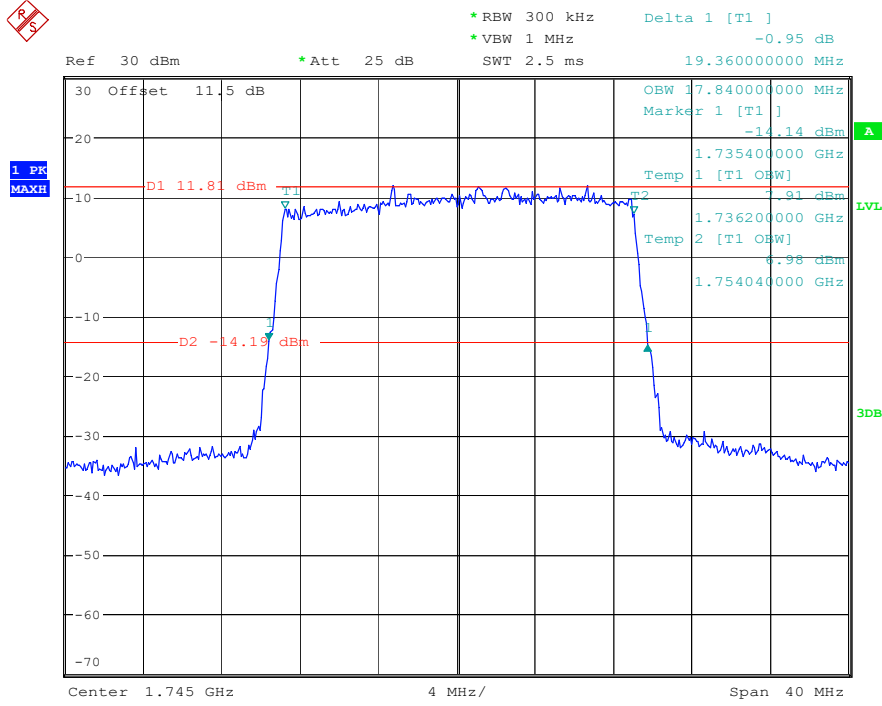

Date: 17.MAY.2023 20:53:05

Band 4_20 MHz_Low_QPSK_RB100#0

Date: 17.MAY.2023 20:54:12

Band 4_20 MHz_Low_16QAM_RB100#0

Date: 17.MAY.2023 20:54:28

Band 4_20 MHz_Middle_QPSK_RB100#0

Date: 17.MAY.2023 20:54:45

Band 4_20 MHz_Middle_16QAM_RB100#0

Date: 17.MAY.2023 20:55:01

Band 4_20 MHz_High_QPSK_RB100#0

Date: 17.MAY.2023 20:55:18

Band 4_20 MHz_High_16QAM_RB100#0

Date: 17.MAY.2023 20:55:36

Band 66_1.4 MHz_Low_QPSK_RB6#0

Date: 17.MAY.2023 20:56:01

Band 66_1.4 MHz_Low_16QAM_RB6#0