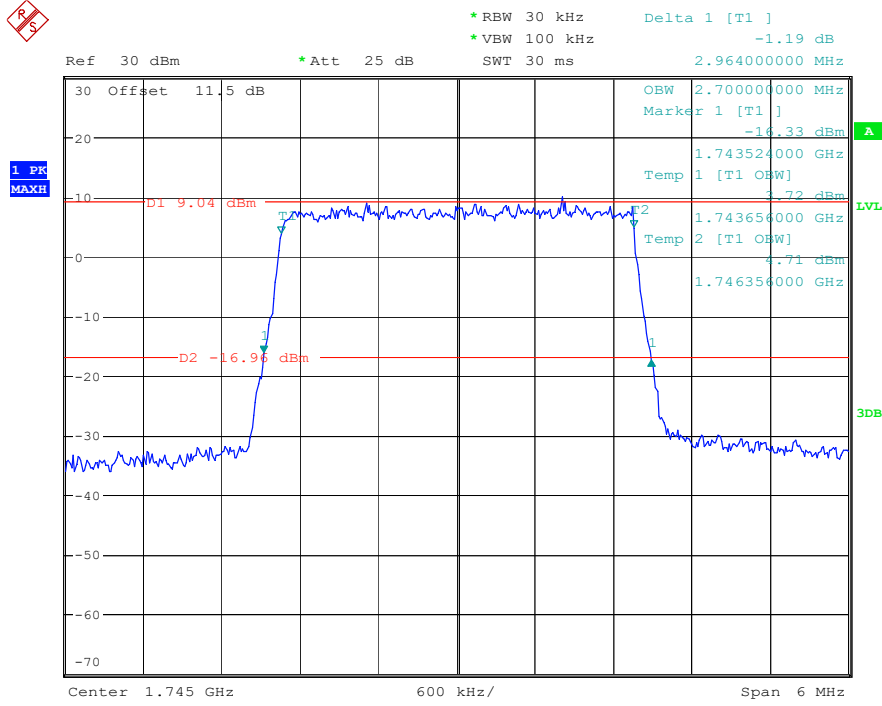

Band 66_1.4 MHz_High_16QAM_RB6#0

Date: 17.MAY.2023 20:57:10

Band 66_3 MHz_Low_QPSK_RB15#0

Date: 17.MAY.2023 20:57:49

Band 66_3 MHz_Low_16QAM_RB15#0

Date: 17.MAY.2023 20:58:03

Band 66_3 MHz_Middle_QPSK_RB15#0