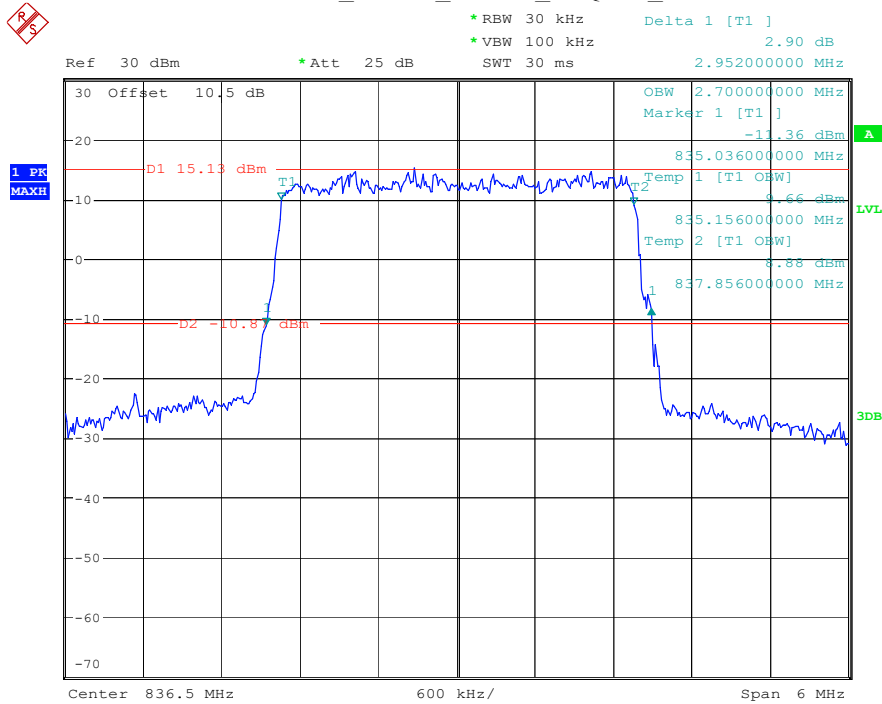

Date: 16.MAY.2023 22:29:41

Band 5_1.4 MHz_Middle_16QAM_RB6#0

Date: 16.MAY.2023 22:29:58

Band 5_1.4 MHz_High_QPSK_RB6#0

Date: 16.MAY.2023 22:30:15

Band 5_1.4 MHz_High_16QAM_RB6#0

Date: 16.MAY.2023 22:30:28

Band 5_3 MHz_Low_QPSK_RB15#0

Date: 16.MAY.2023 22:31:38

Band 5_3 MHz_Low_16QAM_RB15#0

Date: 16.MAY.2023 22:31:52

Band 5_3 MHz_Middle_QPSK_RB15#0

Date: 16.MAY.2023 22:32:06

Band 5_3 MHz_Middle_16QAM_RB15#0

Date: 16.MAY.2023 22:32:19

Band 5_3 MHz_High_QPSK_RB15#0

Date: 16.MAY.2023 22:32:33

Band 5_3 MHz_High_16QAM_RB15#0

Date: 16.MAY.2023 22:32:47

Band 5_5 MHz_Low_QPSK_RB25#0

Date: 16.MAY.2023 22:34:40

Band 5_5 MHz_Low_16QAM_RB25#0

Date: 16.MAY.2023 22:34:57

Band 5_5 MHz_Middle_QPSK_RB25#0