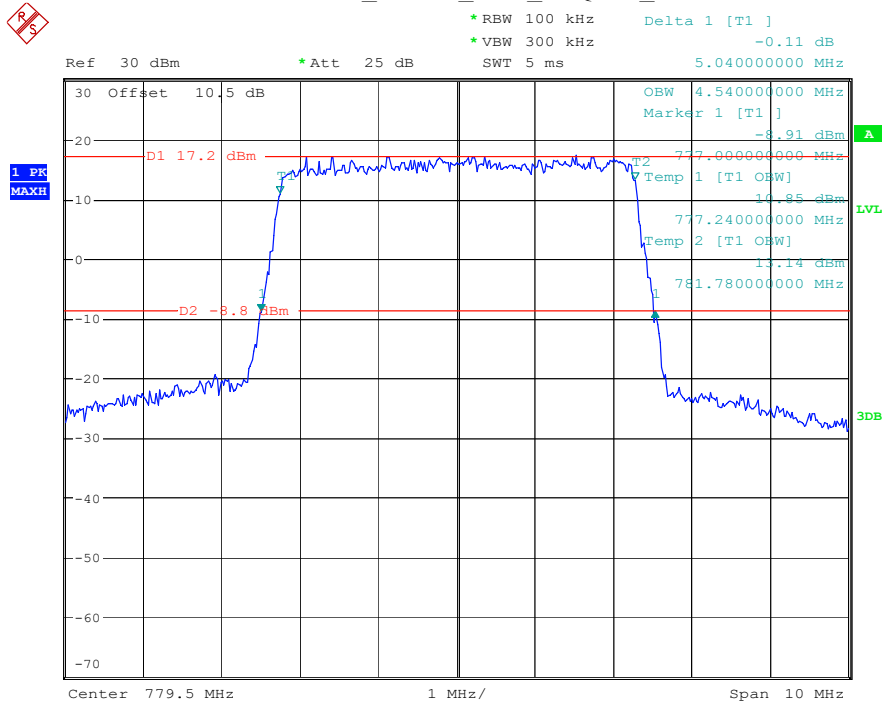

Date: 16.MAY.2023 22:49:05

Band 12_10 MHz_High_QPSK_RB50#0

Date: 16.MAY.2023 22:49:19

Band 12_10 MHz_High_16QAM_RB50#0

Date: 16.MAY.2023 22:49:37

Band 13_5 MHz_Low_QPSK_RB25#0

Date: 16.MAY.2023 22:49:57

Band 13_5 MHz_Low_16QAM_RB25#0