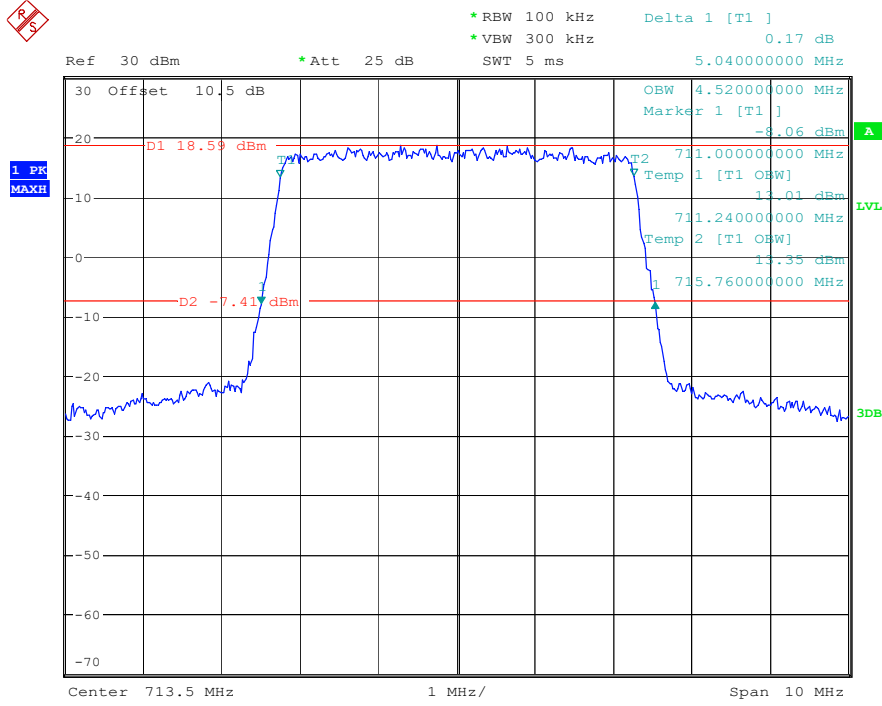

Date: 16.MAY.2023 22:45:45

Band 12_5 MHz_Middle_QPSK_RB25#0

Date: 16.MAY.2023 22:46:05

Band 12_5 MHz_Middle_16QAM_RB25#0

Date: 16.MAY.2023 22:46:22

Band 12_5 MHz_High_QPSK_RB25#0

Date: 16.MAY.2023 22:46:40

Band 12_5 MHz_High_16QAM_RB25#0