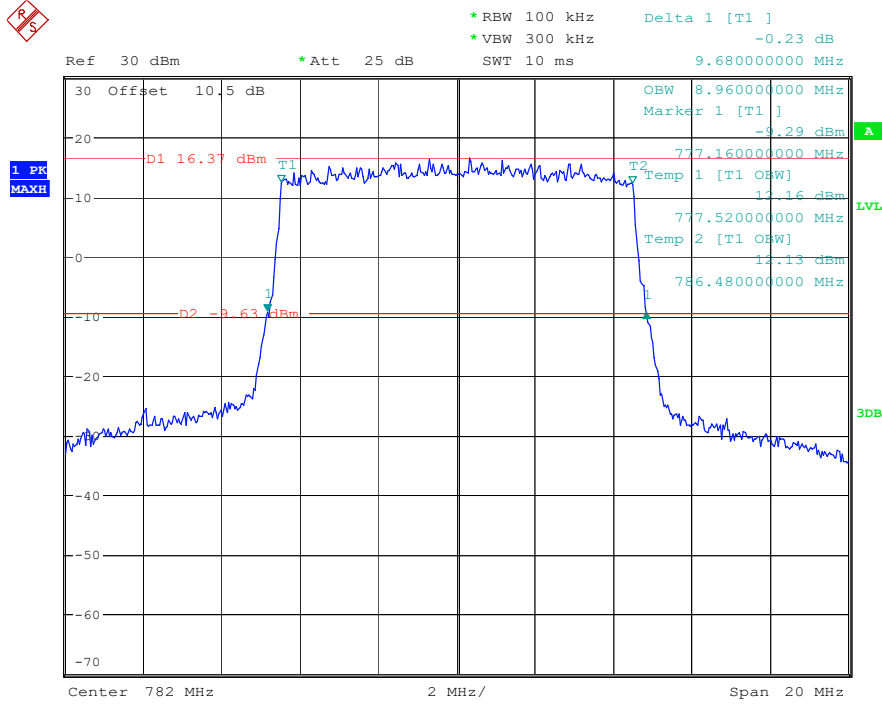

Band 13_10 MHz_Middle_QPSK_RB50#0

Date: 16.MAY.2023 22:52:46