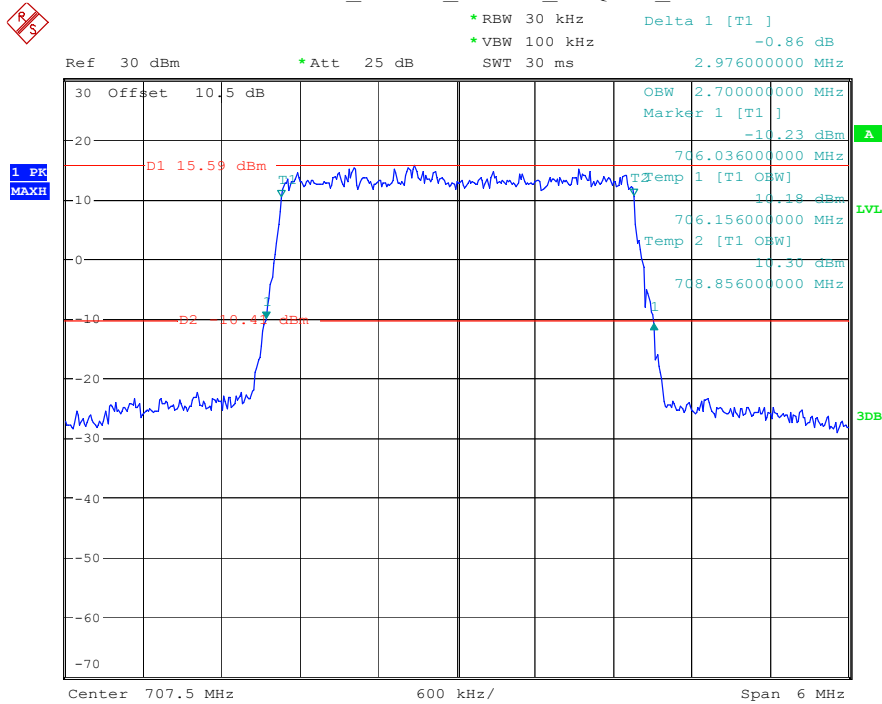

Band 12_3 MHz_Low_QPSK_RB15#0

Date: 16.MAY.2023 22:43:04

Band 12_3 MHz_Low_16QAM_RB15#0

Date: 16.MAY.2023 22:43:18

Band 12_3 MHz_Middle_QPSK_RB15#0

Date: 16.MAY.2023 22:43:32

Band 12_3 MHz_Middle_16QAM_RB15#0