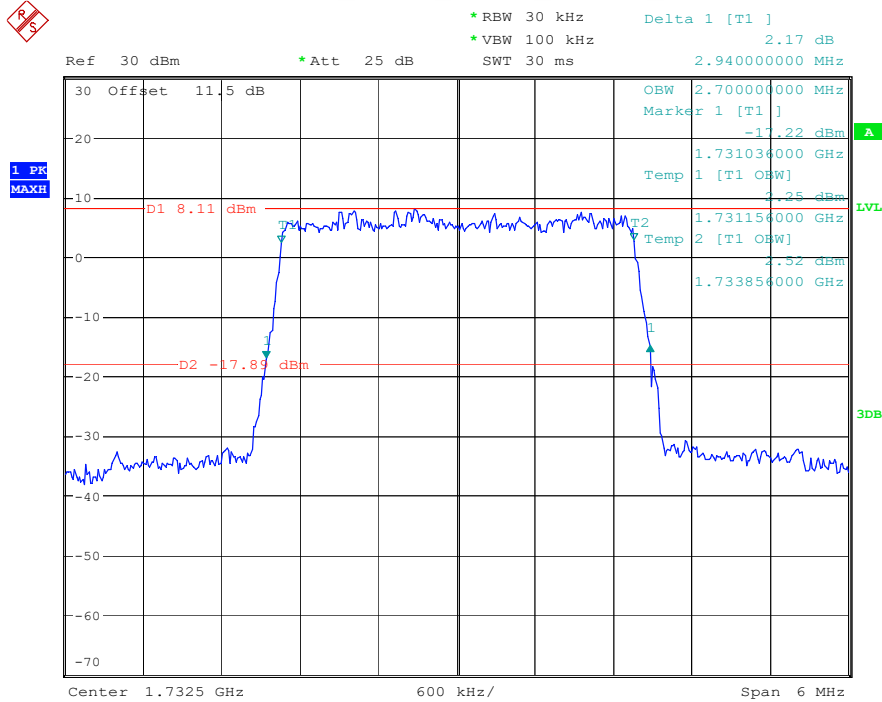

Date: 17.MAY.2023 20:40:29

Band 4_3 MHz_Low_QPSK_RB15#0

Date: 17.MAY.2023 20:42:15

Band 4_3 MHz_Low_16QAM_RB15#0

Date: 17.MAY.2023 20:42:32

Band 4_3 MHz_Middle_QPSK_RB15#0

Date: 17.MAY.2023 20:42:46

Band 4_3 MHz_Middle_16QAM_RB15#0