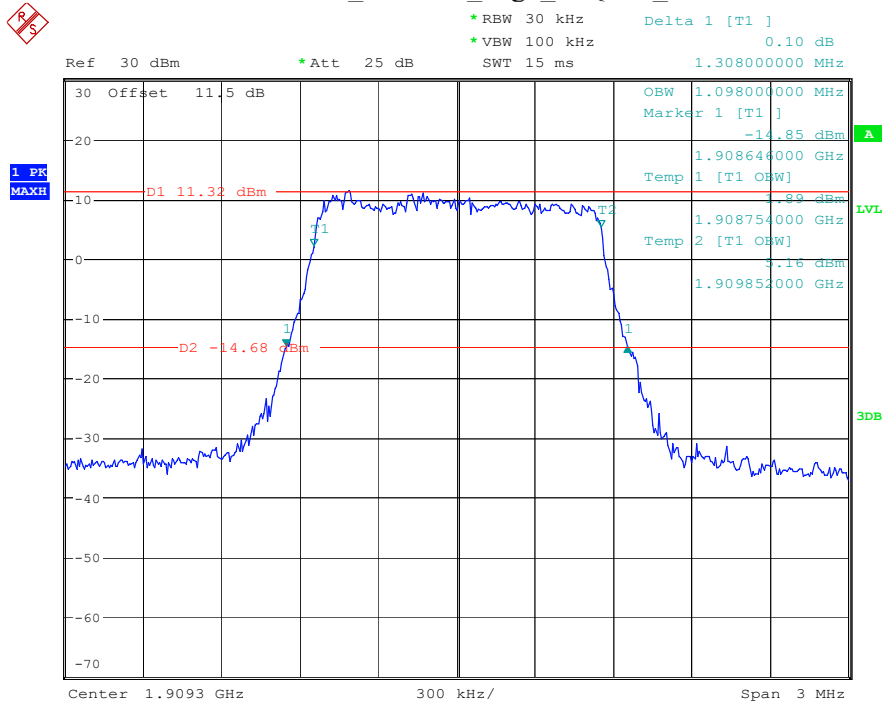

Please refer to following plots:

Band 2_1.4 MHz_Low_QPSK_RB6#0

Date: 17.MAY.2023 20:23:09

Band 2_1.4 MHz_Low_16QAM_RB6#0

Date: 17.MAY.2023 20:23:43

Band 2_1.4 MHz_Middle_QPSK_RB6#0

Date: 17.MAY.2023 20:23:58

Band 2_1.4 MHz_Middle_16QAM_RB6#0

Date: 17.MAY.2023 20:24:11

Band 2_1.4 MHz_High_QPSK_RB6#0

Date: 17.MAY.2023 20:24:26

Band 2_1.4 MHz_High_16QAM_RB6#0

Date: 17.MAY.2023 20:24:39

Band 2_3 MHz_Low_QPSK_RB15#0