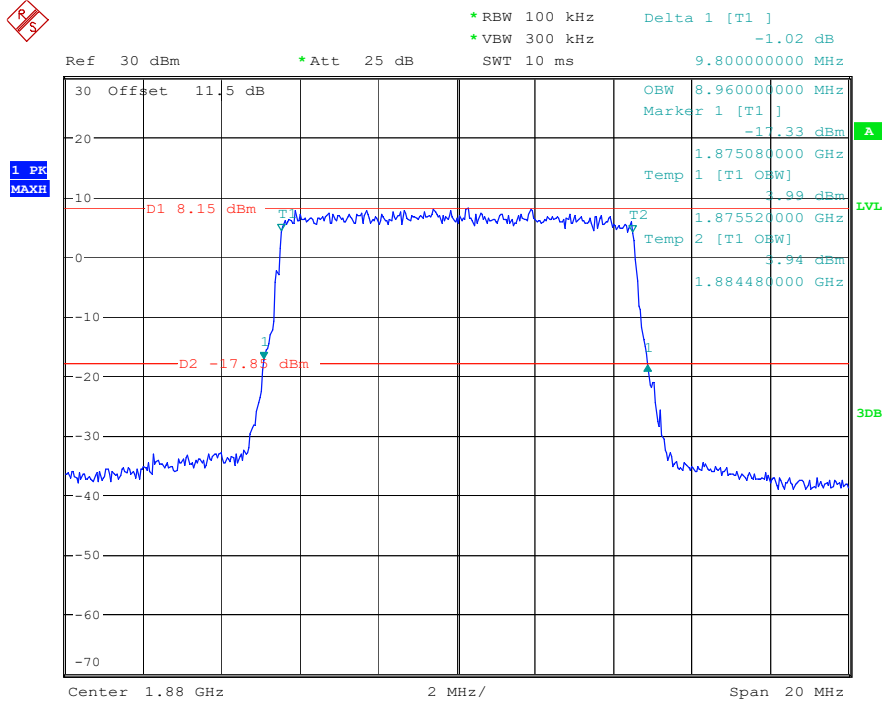

Band 2_10 MHz_Middle_QPSK_RB50#0

Date: 17.MAY.2023 20:32:17