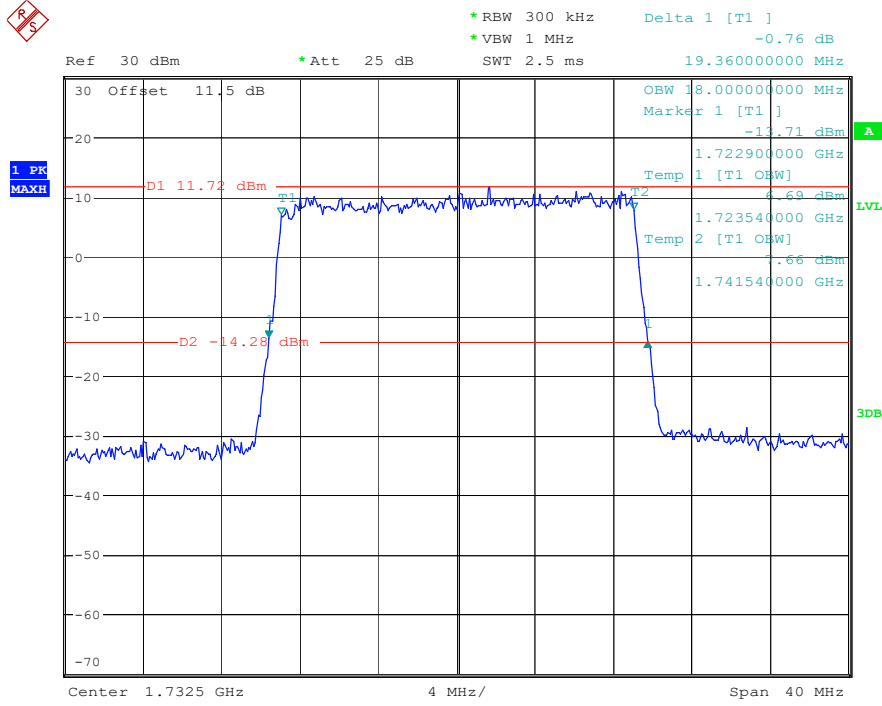

Date: 17.MAY.2023 20:53:05

Band 4_20 MHz_Low_QPSK_RB100#0

Date: 17.MAY.2023 20:54:12

Band 4_20 MHz_Low_16QAM_RB100#0

Date: 17.MAY.2023 20:54:28

Band 4_20 MHz_Middle_QPSK_RB100#0

Date: 17.MAY.2023 20:54:45

Band 4_20 MHz_Middle_16QAM_RB100#0

Date: 17.MAY.2023 20:55:01

Band 4_20 MHz_High_QPSK_RB100#0

Date: 17.MAY.2023 20:55:18

Band 4_20 MHz_High_16QAM_RB100#0

Date: 17.MAY.2023 20:55:36

Band 66_1.4 MHz_Low_QPSK_RB6#0

Date: 17.MAY.2023 20:56:01

Band 66_1.4 MHz_Low_16QAM_RB6#0