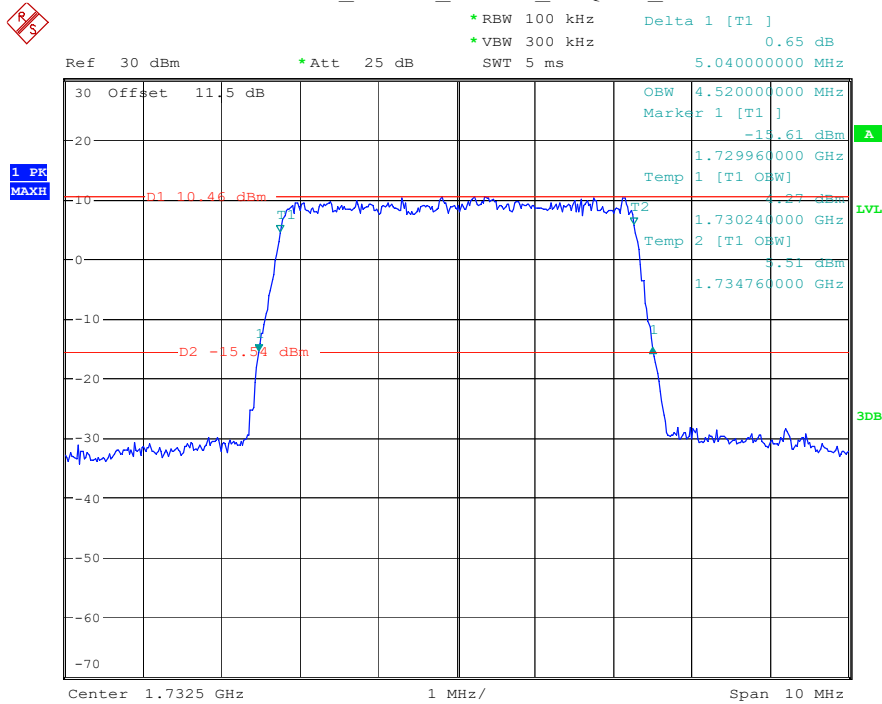

Band 4_5 MHz_Middle_16QAM_RB25#0

Date: 17.MAY.2023 20:45:26