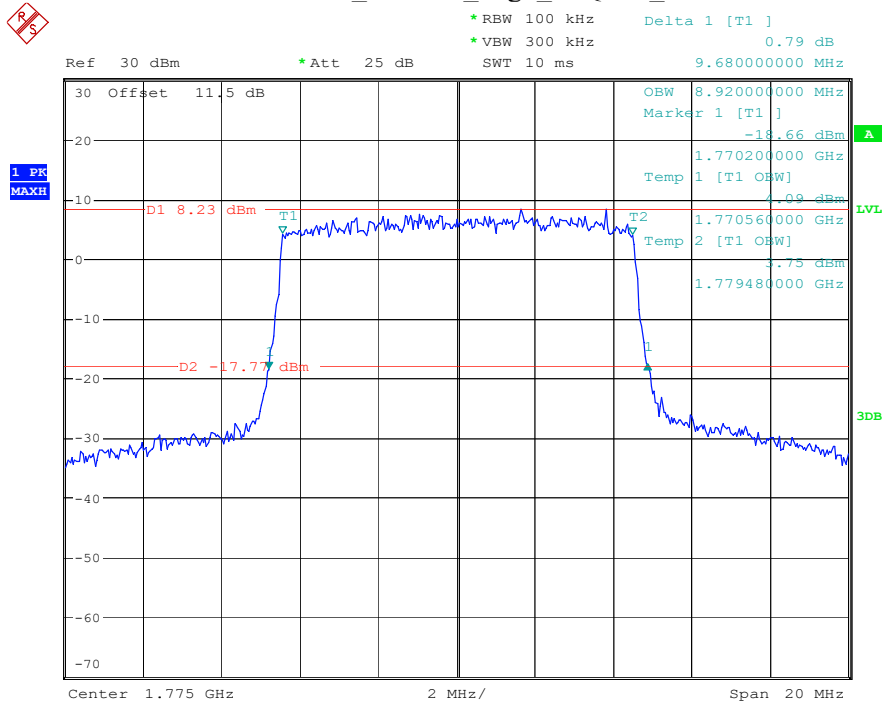

Date: 17.MAY.2023 21:03:30

Band 66_10 MHz_Middle_16QAM_RB50#0

Date: 17.MAY.2023 21:03:44

Band 66_10 MHz_High_QPSK_RB50#0

Date: 17.MAY.2023 21:04:02

Band 66_10 MHz_High_16QAM_RB50#0

Date: 17.MAY.2023 21:04:20