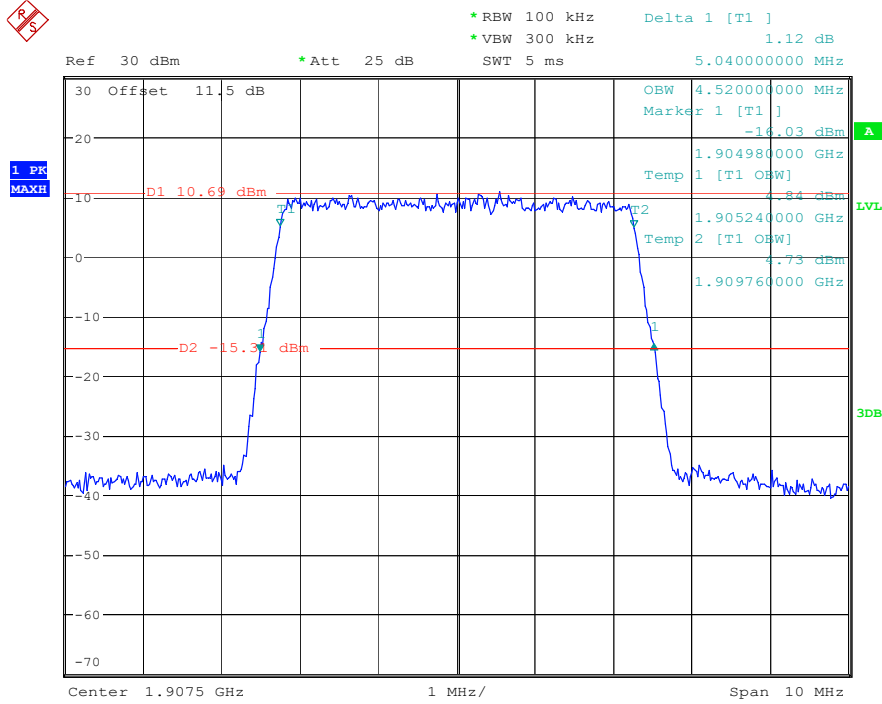

Band 2_5 MHz_High_QPSK_RB25#0

Date: 17.MAY.2023 20:29:44