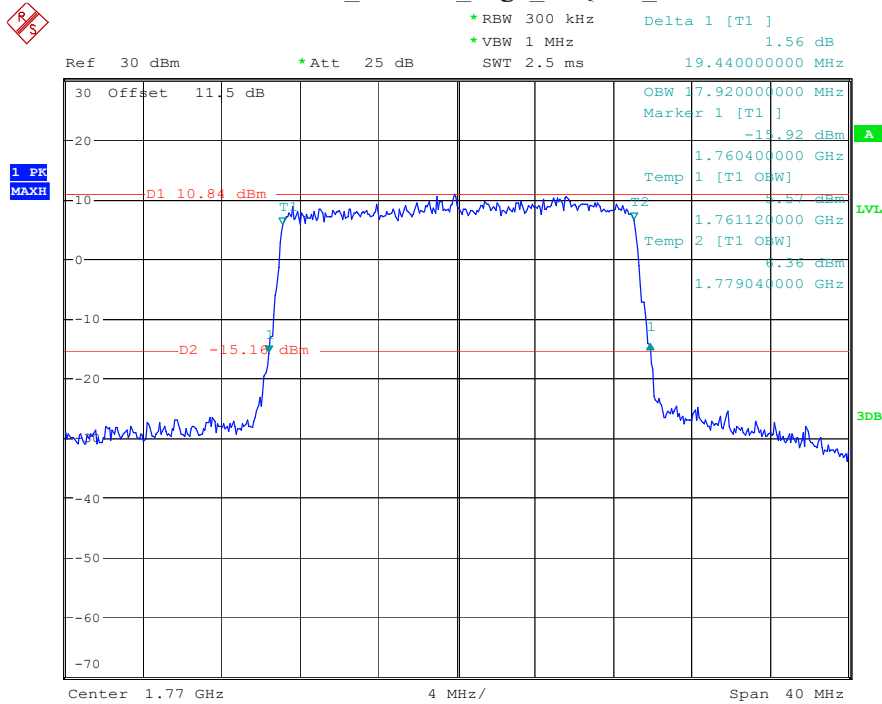

Date: 17.MAY.2023 21:05:53

Band 66_15 MHz_High_QPSK_RB75#0

Date: 17.MAY.2023 21:06:09

Band 66_15 MHz_High_16QAM_RB75#0

Date: 17.MAY.2023 21:06:25

Band 66_20 MHz_Low_QPSK_RB100#0

Date: 17.MAY.2023 21:07:50

Band 66_20 MHz_Low_16QAM_RB100#0

Date: 17.MAY.2023 21:08:10

Band 66_20 MHz_Middle_QPSK_RB100#0

Date: 17.MAY.2023 21:08:26

Band 66_20 MHz_Middle_16QAM_RB100#0

Date: 17.MAY.2023 21:08:42

Band 66_20 MHz_High_QPSK_RB100#0

Date: 17.MAY.2023 21:08:59

Band 66_20 MHz_High_16QAM_RB100#0

Date: 17.MAY.2023 21:09:15

Band 5_1.4 MHz_Low_QPSK_RB6#0

Date: 16.MAY.2023 22:29:11

Band 5_1.4 MHz_Low_16QAM_RB6#0

Date: 16.MAY.2023 22:29:27

Band 5_1.4 MHz_Middle_QPSK_RB6#0