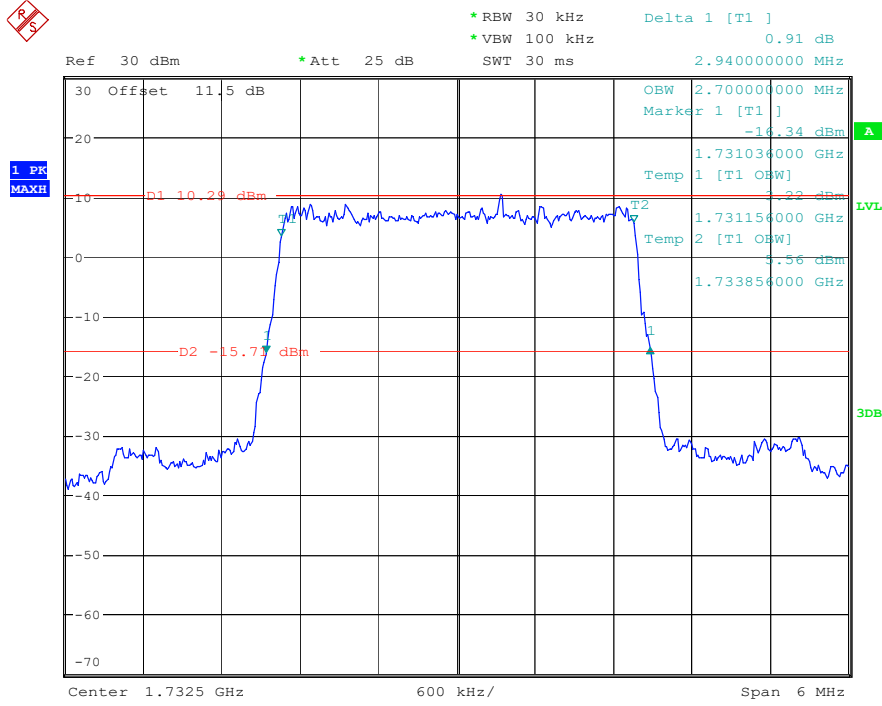

Date: 17.MAY.2023 20:40:29

Band 4_3 MHz_Low_QPSK_RB15#0

Date: 17.MAY.2023 20:42:15

Band 4_3 MHz_Low_16QAM_RB15#0

Date: 17.MAY.2023 20:42:32

Band 4_3 MHz_Middle_QPSK_RB15#0

Date: 17.MAY.2023 20:42:46

Band 4_3 MHz_Middle_16QAM_RB15#0