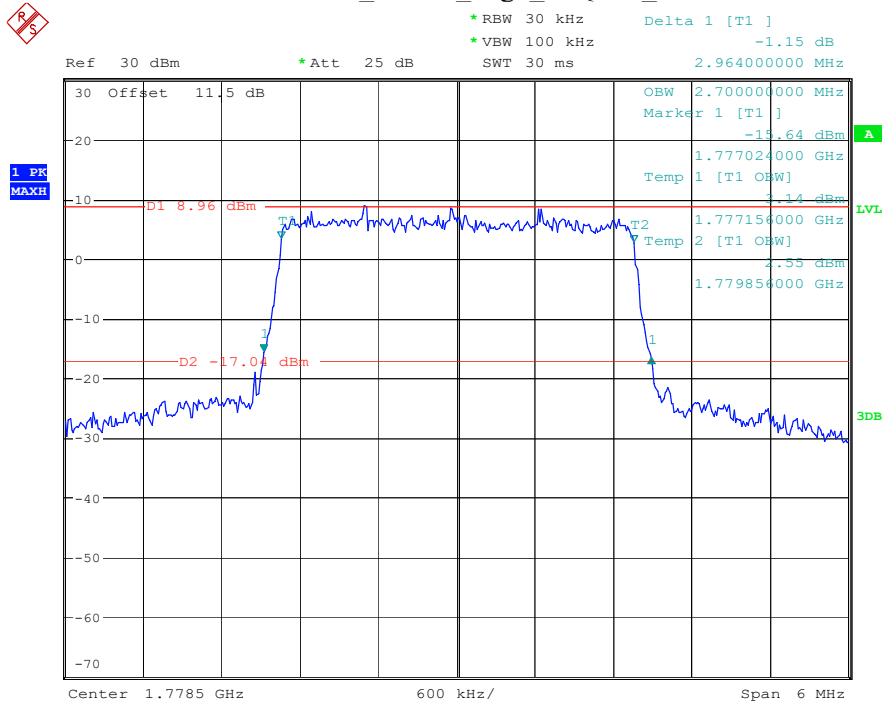

Date: 17.MAY.2023 20:58:18

Band 66_3 MHz_Middle_16QAM_RB15#0

Date: 17.MAY.2023 20:58:31

Band 66_3 MHz_High_QPSK_RB15#0

Date: 17.MAY.2023 20:58:46

Band 66_3 MHz_High_16QAM_RB15#0

Date: 17.MAY.2023 20:58:59

Band 66_5 MHz_Low_QPSK_RB25#0