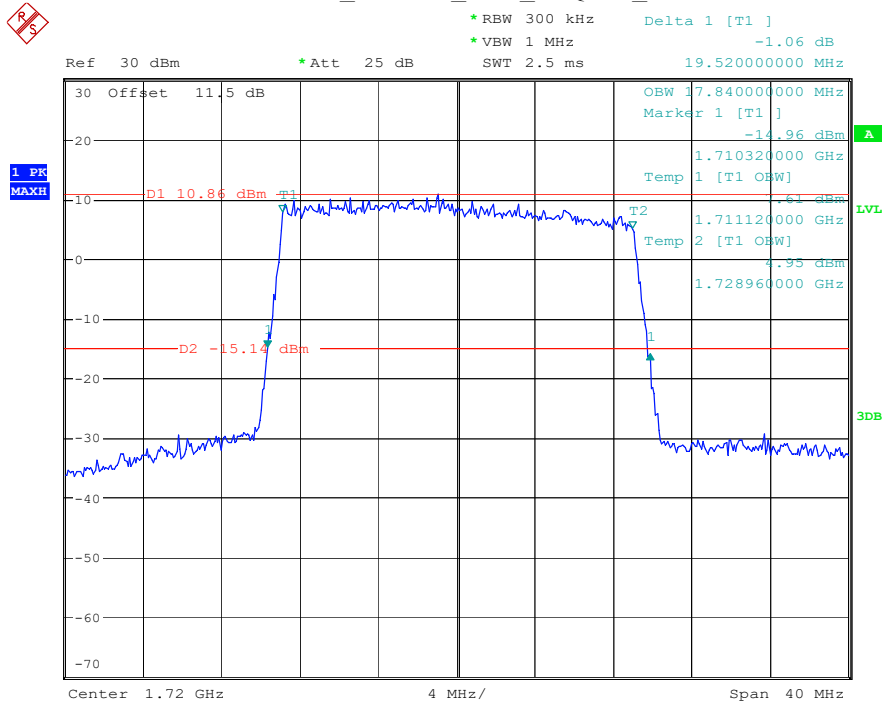

Band 4_20 MHz_Low_16QAM_RB100#0

Date: 17.MAY.2023 20:54:28