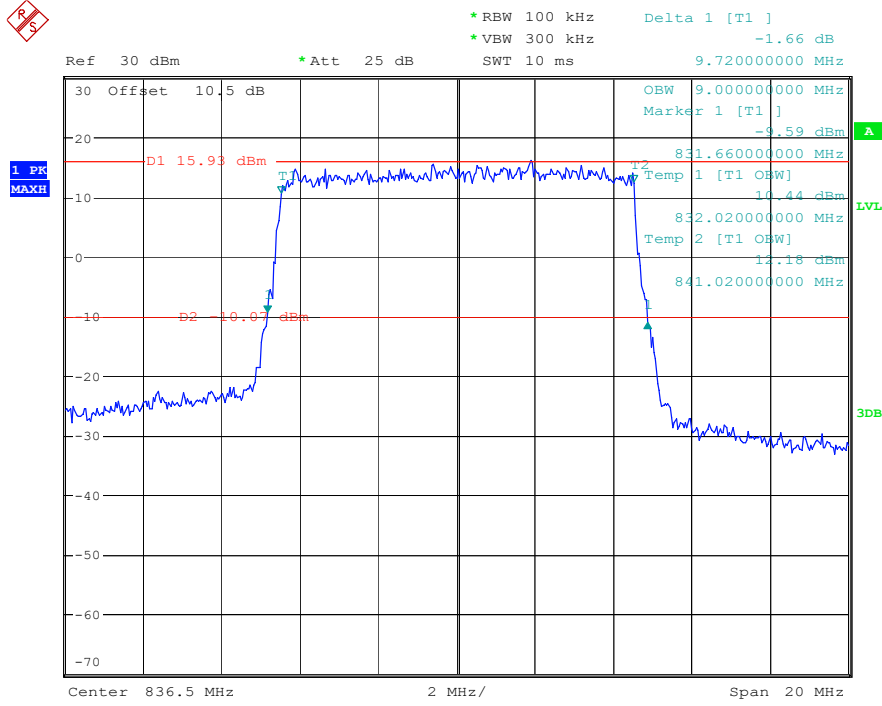

Band 5_10 MHz_Middle_QPSK_RB50#0

Date: 16.MAY.2023 22:39:24