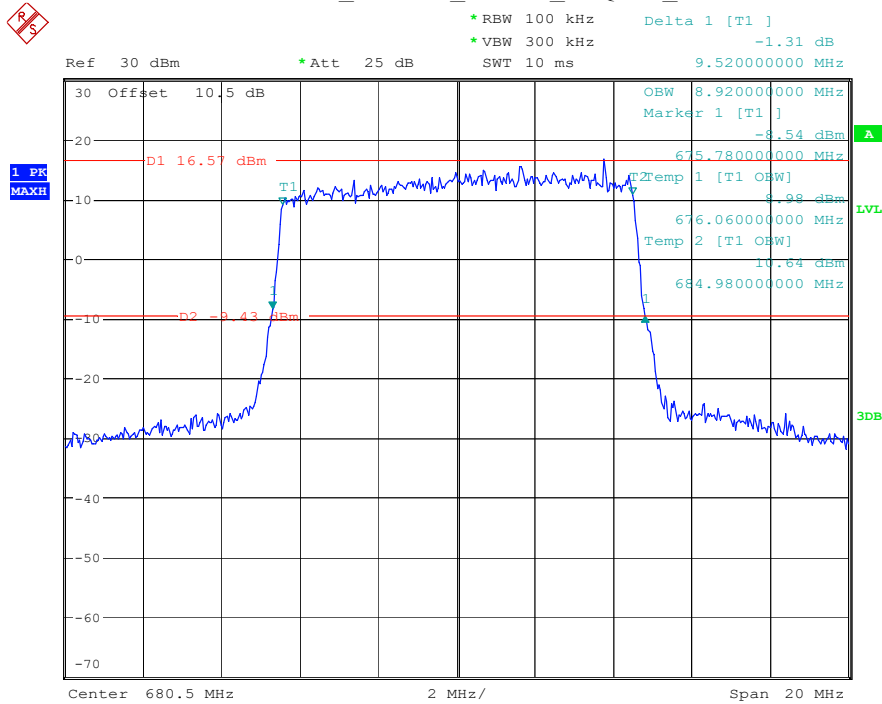

Band 71_10 MHz_Middle_16QAM_RB50#0

Date: 16.MAY.2023 23:00:15