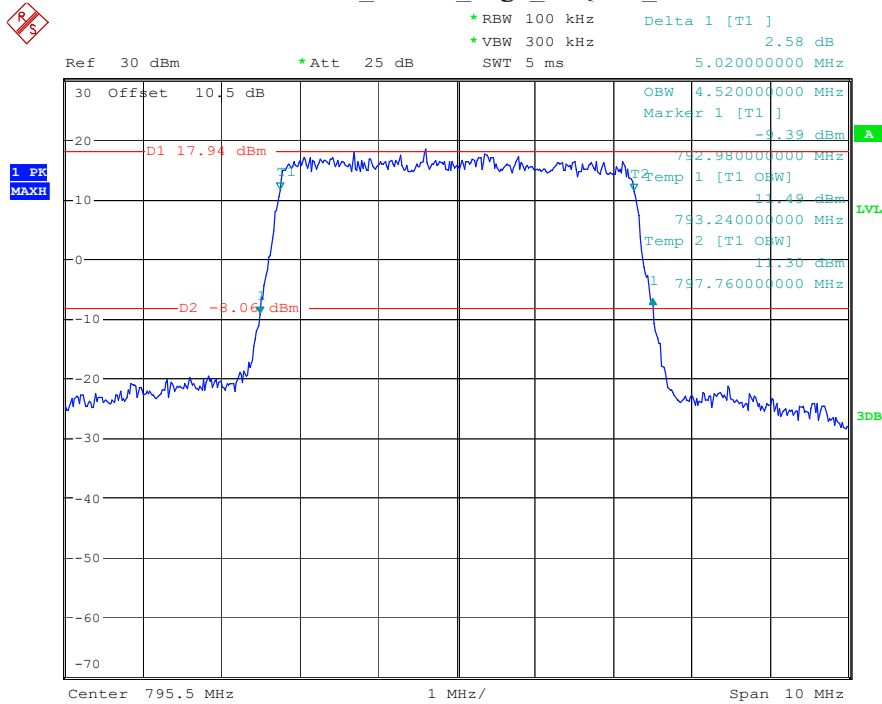

Band 14_5 MHz_Low_16QAM_RB25#0

Date: 16.MAY.2023 22:53:37

Band 14_5 MHz_Middle_QPSK_RB25#0

Date: 16.MAY.2023 22:53:55

Band 14_5 MHz_Middle_16QAM_RB25#0

Date: 16.MAY.2023 22:54:09

Band 14_5 MHz_High_QPSK_RB25#0

Date: 16.MAY.2023 22:54:26

Band 14_5 MHz_High_16QAM_RB25#0

Date: 16.MAY.2023 22:54:43

Band 14_10 MHz_Middle_QPSK_RB50#0

Date: 16.MAY.2023 22:55:45

Band 14_10 MHz_Middle_16QAM_RB50#0

Date: 16.MAY.2023 22:55:59