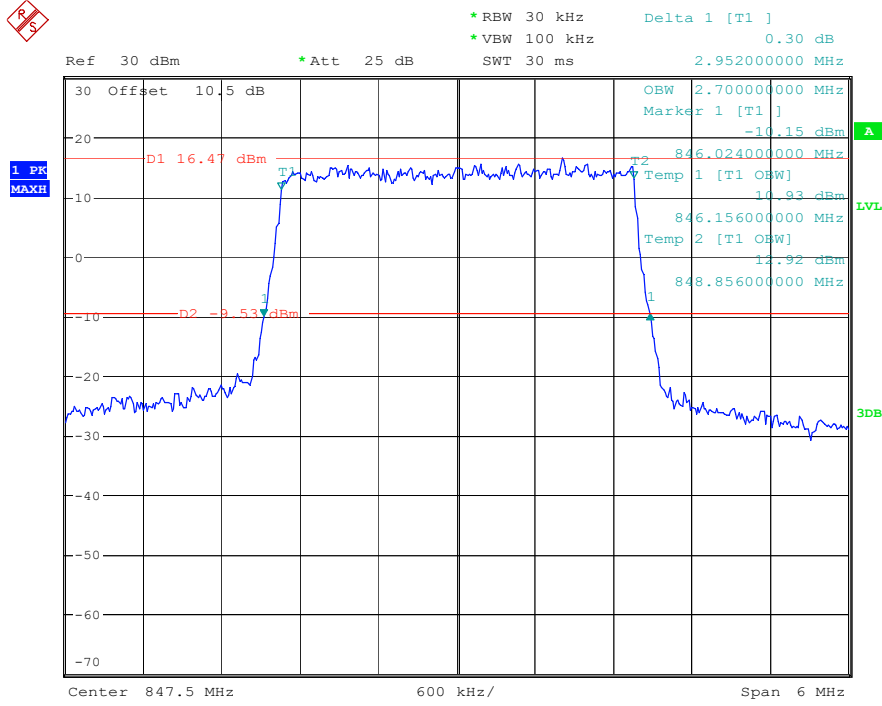

Date: 16.MAY.2023 22:31:38

Band 5_3 MHz_Low_16QAM_RB15#0

Date: 16.MAY.2023 22:31:52

Band 5_3 MHz_Middle_QPSK_RB15#0

Date: 16.MAY.2023 22:32:06

Band 5_3 MHz_Middle_16QAM_RB15#0

Date: 16.MAY.2023 22:32:19

Band 5_3 MHz_High_QPSK_RB15#0