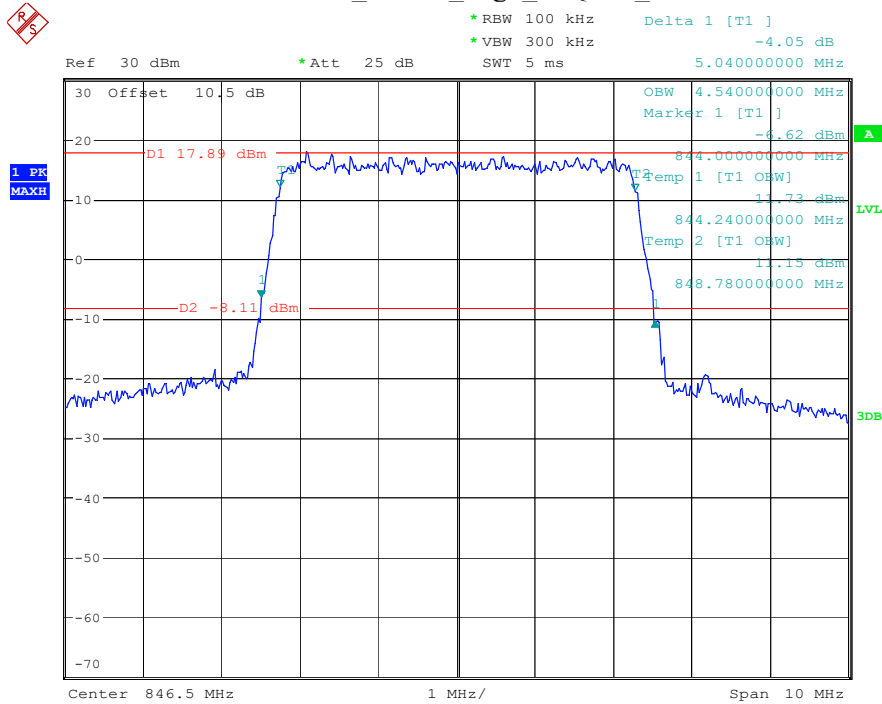

Date: 16.MAY.2023 22:35:15

Band 5_5 MHz_Middle_16QAM_RB25#0

Date: 16.MAY.2023 22:35:32

Band 5_5 MHz_High_QPSK_RB25#0

Date: 16.MAY.2023 22:35:49

Band 5_5 MHz_High_16QAM_RB25#0

Date: 16.MAY.2023 22:36:06

Band 5_10 MHz_Low_QPSK_RB50#0