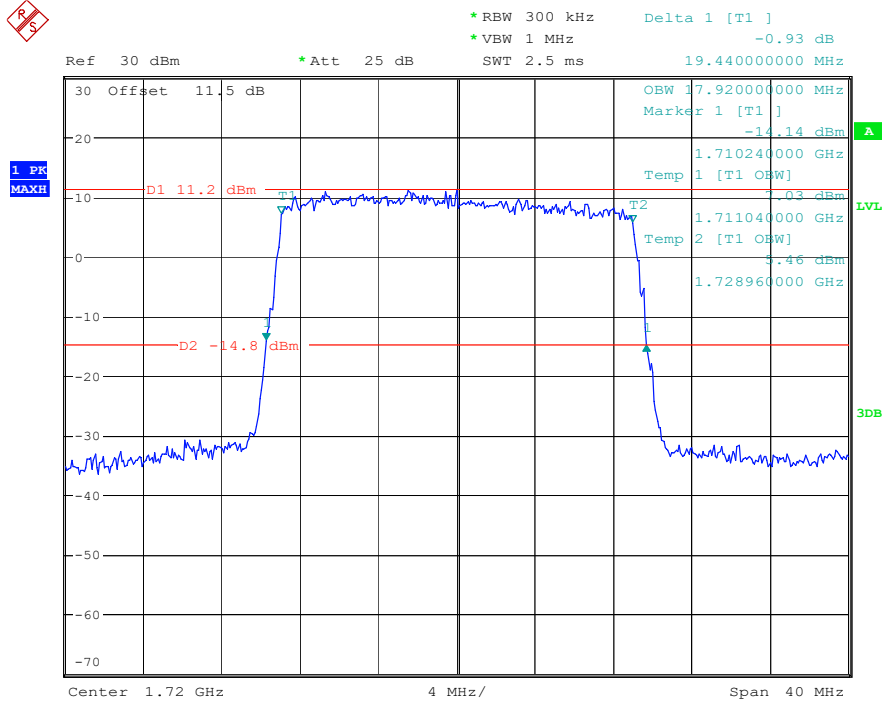

Band 4_20 MHz_Low_QPSK_RB100#0

Date: 17.MAY.2023 20:54:12