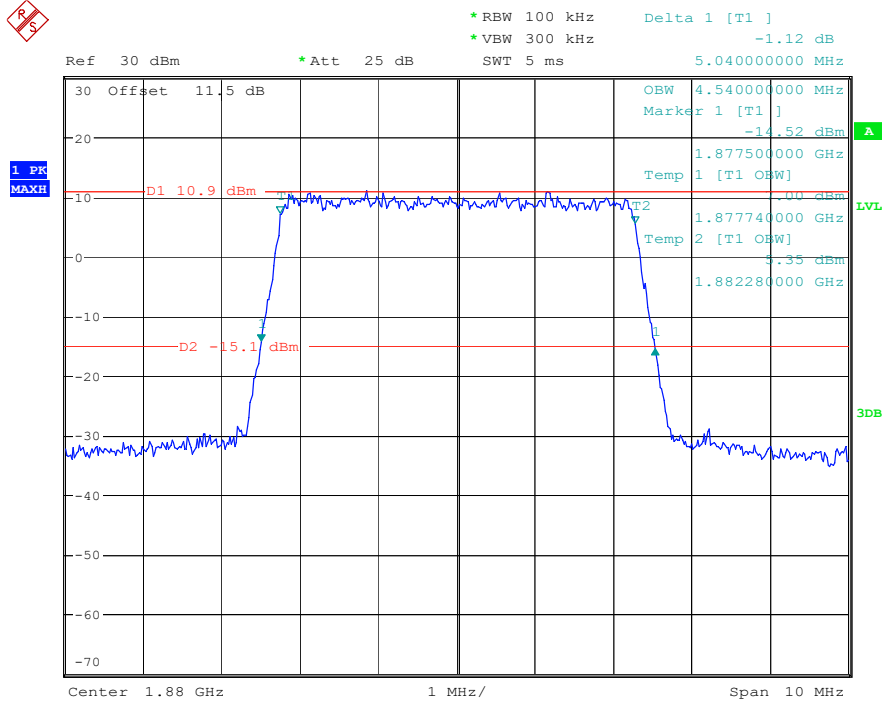

Date: 17.MAY.2023 20:27:18

Band 2_3 MHz_High_16QAM_RB15#0

Date: 17.MAY.2023 20:27:31

Band 2_5 MHz_Low_QPSK_RB25#0

Date: 17.MAY.2023 20:28:42

Band 2_5 MHz_Low_16QAM_RB25#0

Date: 17.MAY.2023 20:28:57

Band 2_5 MHz_Middle_QPSK_RB25#0