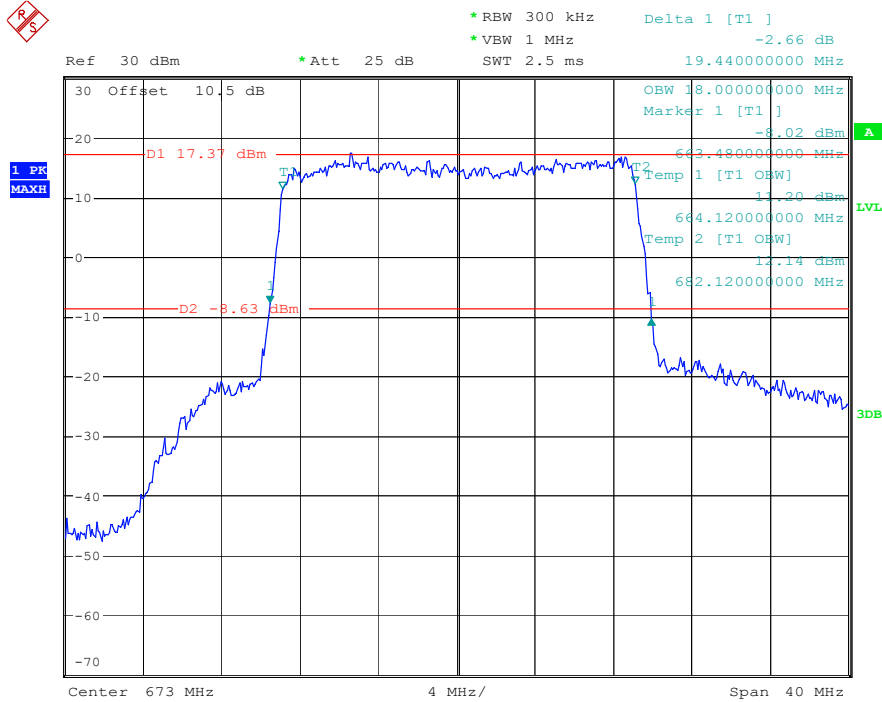

Band 71_20 MHz_Low_16QAM_RB100#0

Date: 16.MAY.2023 23:04:55