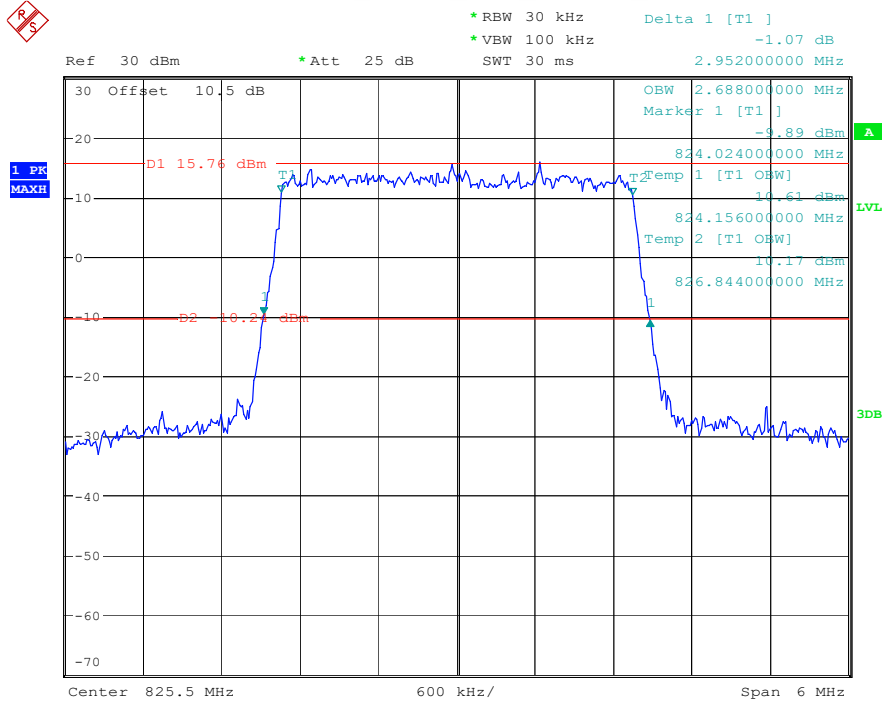

Band 5_3 MHz_Low_16QAM_RB15#0

Date: 16.MAY.2023 22:31:52