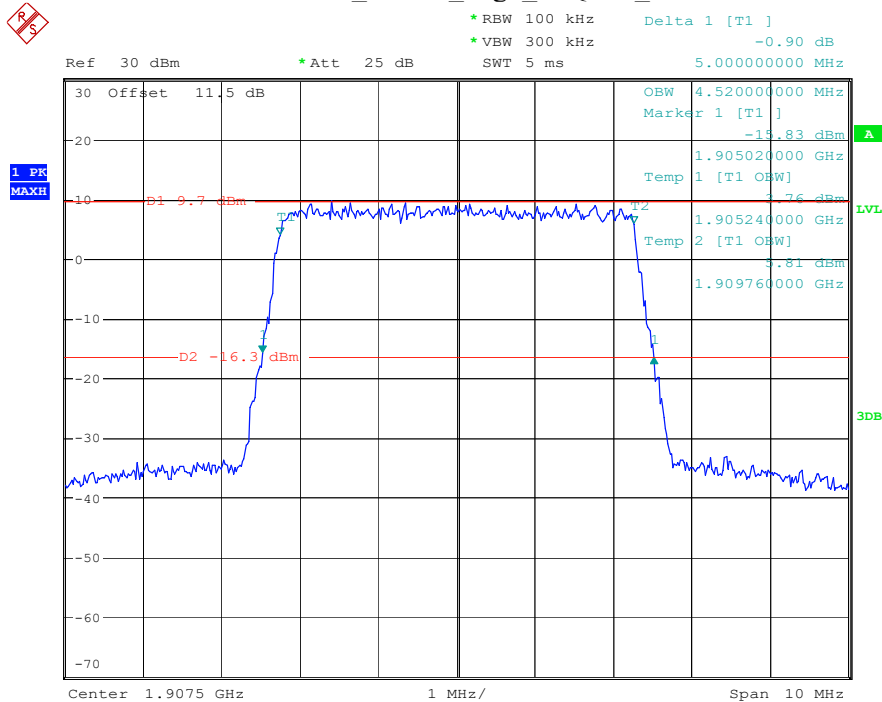

Date: 17.MAY.2023 20:29:12

Band 2_5 MHz_Middle_16QAM_RB25#0

Date: 17.MAY.2023 20:29:26

Band 2_5 MHz_High_QPSK_RB25#0

Date: 17.MAY.2023 20:29:44

Band 2_5 MHz_High_16QAM_RB25#0

Date: 17.MAY.2023 20:30:01

Band 2_10 MHz_Low_QPSK_RB50#0