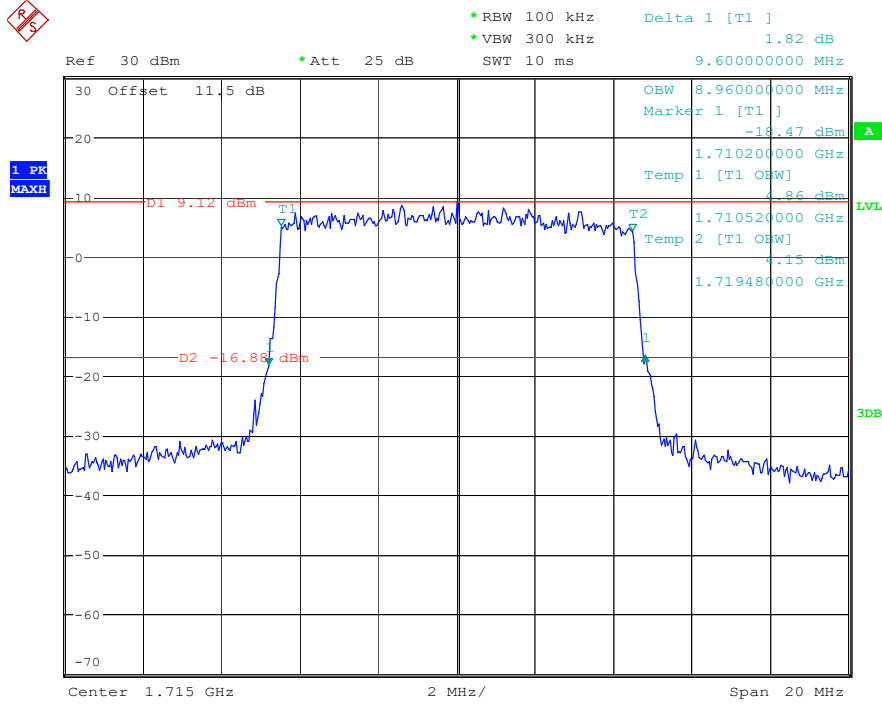

Band 4_10 MHz_Low_QPSK_RB50#0

Date: 17.MAY.2023 20:48:29