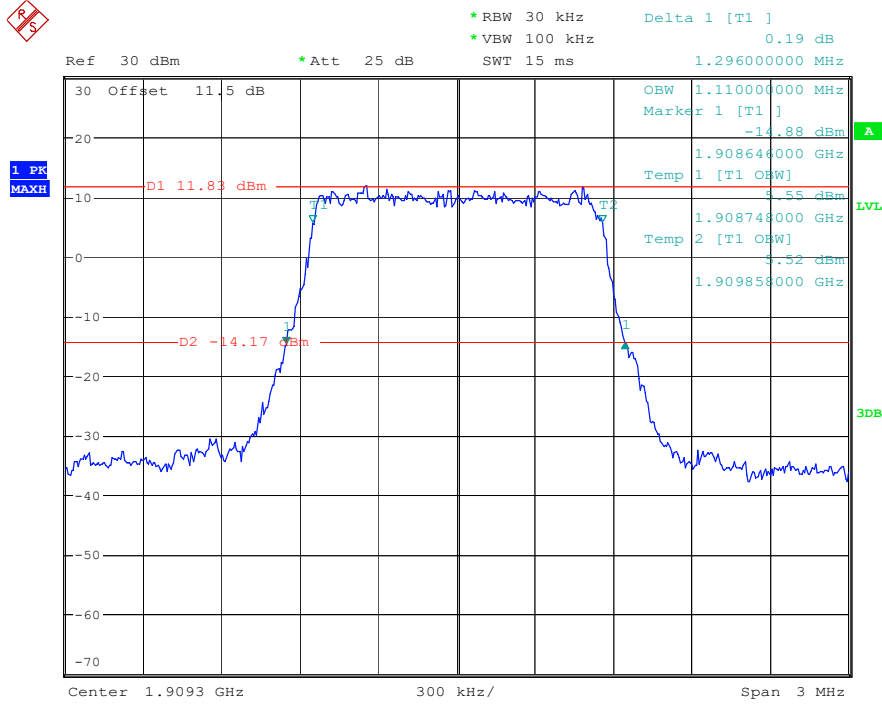

Band 2_1.4 MHz_High_QPSK_RB6#0

Date: 17.MAY.2023 20:24:26