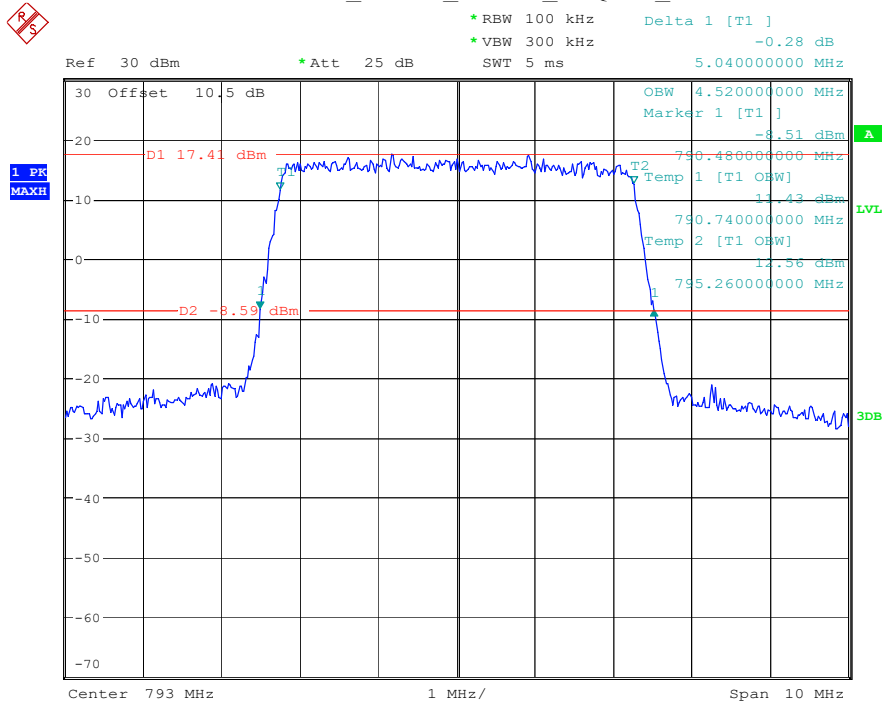

Band 14_5 MHz_Low_16QAM_RB25#0

Date: 16.MAY.2023 22:53:37

Band 14_5 MHz_Middle_QPSK_RB25#0

Date: 16.MAY.2023 22:53:55

Band 14_5 MHz_Middle_16QAM_RB25#0

Date: 16.MAY.2023 22:54:09

Band 14_5 MHz_High_QPSK_RB25#0

Date: 16.MAY.2023 22:54:26

Band 14_5 MHz_High_16QAM_RB25#0

Date: 16.MAY.2023 22:54:43

Band 14_10 MHz_Middle_QPSK_RB50#0

Date: 16.MAY.2023 22:55:45

Band 14_10 MHz_Middle_16QAM_RB50#0

Date: 16.MAY.2023 22:55:59