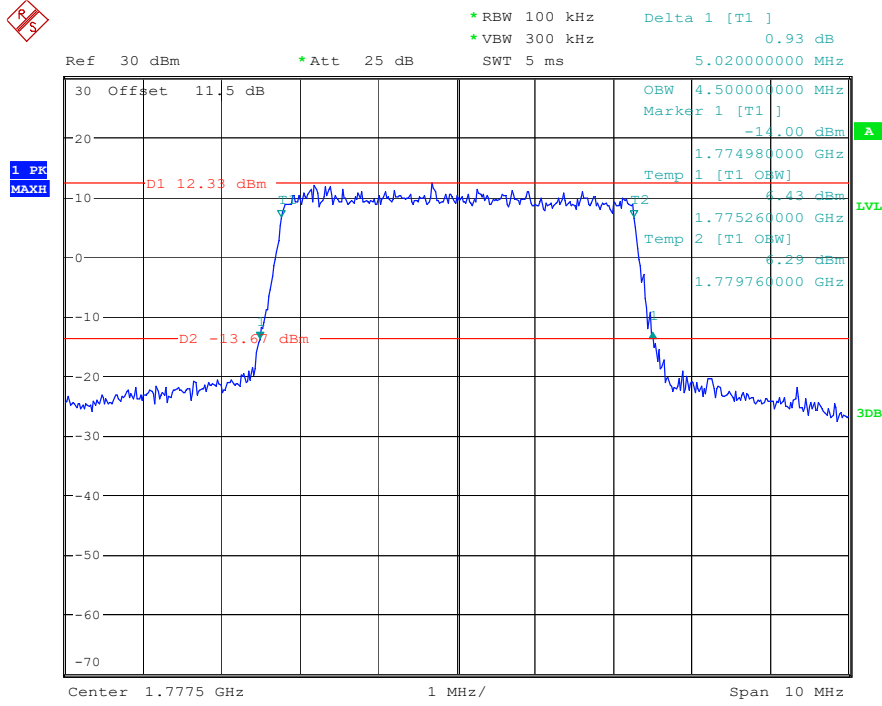

Date: 17.MAY.2023 21:00:51

Band 66_5 MHz_Low_16QAM_RB25#0

Date: 17.MAY.2023 21:01:08

Band 66_5 MHz_Middle_QPSK_RB25#0

Date: 17.MAY.2023 21:01:26

Band 66_5 MHz_Middle_16QAM_RB25#0

Date: 17.MAY.2023 21:01:40

Band 66_5 MHz_High_QPSK_RB25#0

Date: 17.MAY.2023 21:01:58

Band 66_5 MHz_High_16QAM_RB25#0

Date: 17.MAY.2023 21:02:15

Band 66_10 MHz_Low_QPSK_RB50#0

Date: 17.MAY.2023 21:02:57

Band 66_10 MHz_Low_16QAM_RB50#0

Date: 17.MAY.2023 21:03:11

Band 66_10 MHz_Middle_QPSK_RB50#0