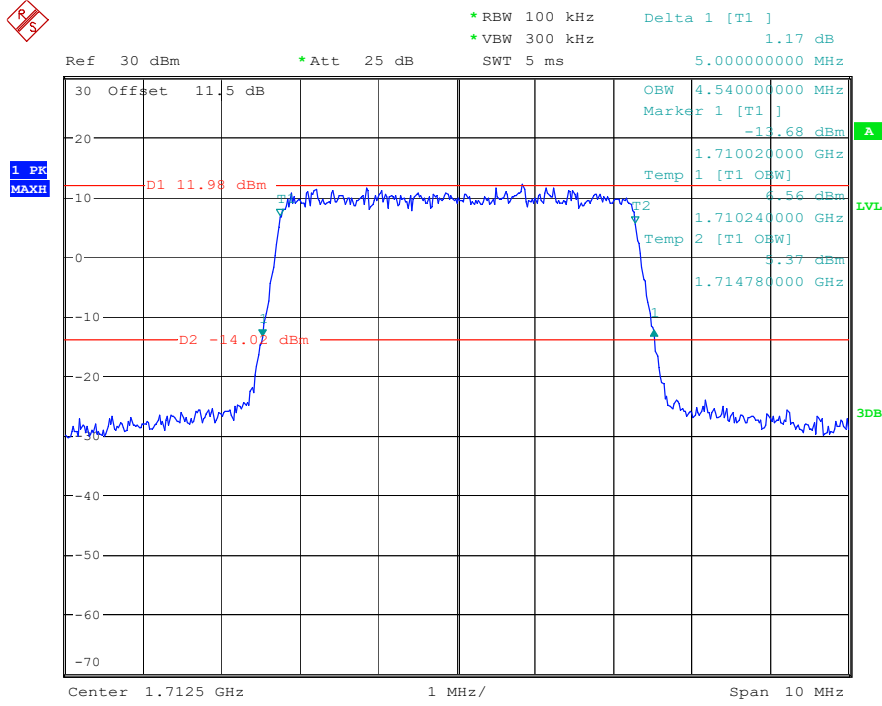

Date: 17.MAY.2023 20:58:18

Band 66_3 MHz_Middle_16QAM_RB15#0

Date: 17.MAY.2023 20:58:31

Band 66_3 MHz_High_QPSK_RB15#0

Date: 17.MAY.2023 20:58:46

Band 66_3 MHz_High_16QAM_RB15#0

Date: 17.MAY.2023 20:58:59

Band 66_5 MHz_Low_QPSK_RB25#0

Date: 17.MAY.2023 21:00:51

Band 66_5 MHz_Low_16QAM_RB25#0

Date: 17.MAY.2023 21:01:08

Band 66_5 MHz_Middle_QPSK_RB25#0

Date: 17.MAY.2023 21:01:26

Band 66_5 MHz_Middle_16QAM_RB25#0

Date: 17.MAY.2023 21:01:40

Band 66_5 MHz_High_QPSK_RB25#0