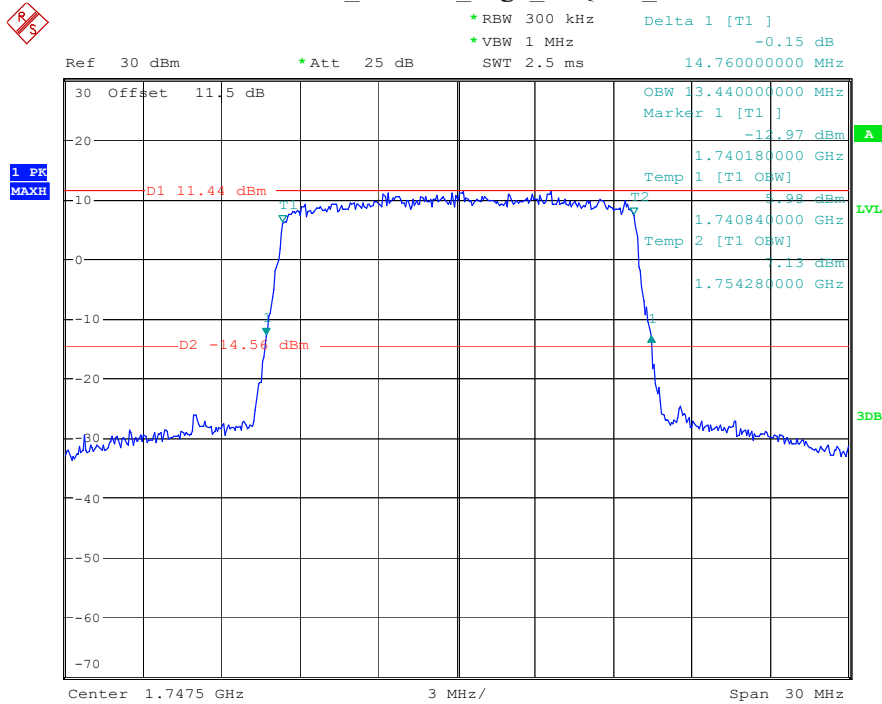

Date: 17.MAY.2023 20:51:51

Band 4_15 MHz_Middle_QPSK_RB75#0

Date: 17.MAY.2023 20:52:08

Band 4_15 MHz_Middle_16QAM_RB75#0

Date: 17.MAY.2023 20:52:26

Band 4_15 MHz_High_QPSK_RB75#0

Date: 17.MAY.2023 20:52:46

Band 4_15 MHz_High_16QAM_RB75#0