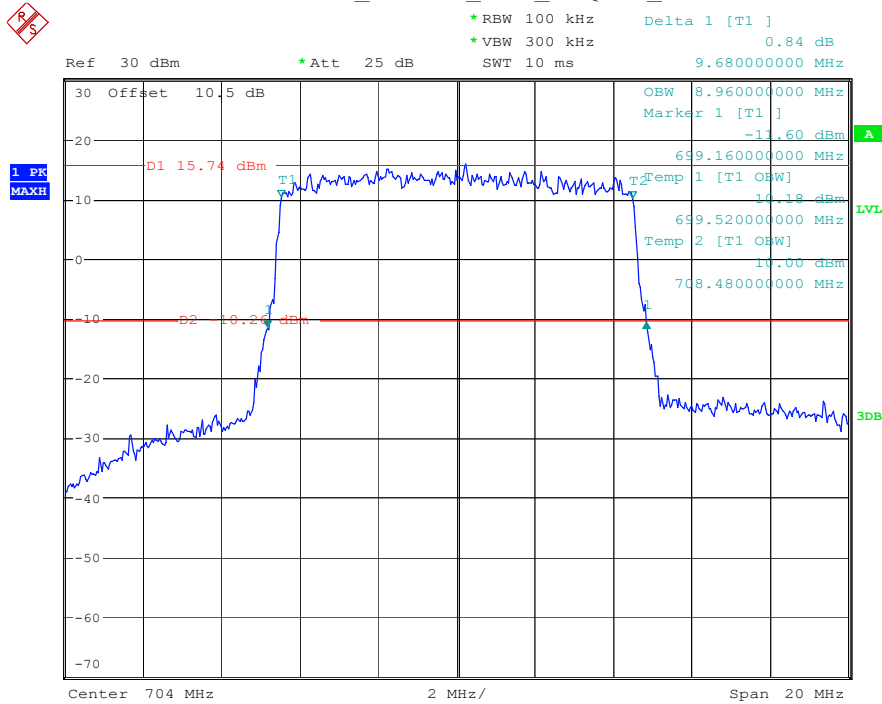

Band 12_10 MHz_Low_16QAM_RB50#0

Date: 16.MAY.2023 22:48:32