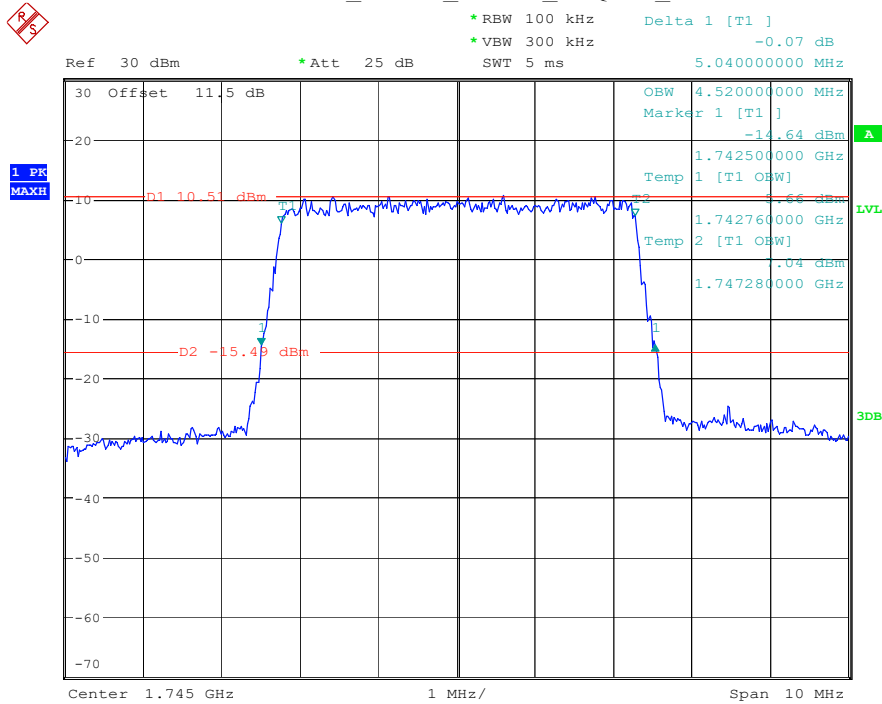

Date: 17.MAY.2023 21:00:51

Band 66_5 MHz_Low_16QAM_RB25#0

Date: 17.MAY.2023 21:01:08

Band 66_5 MHz_Middle_QPSK_RB25#0

Date: 17.MAY.2023 21:01:26

Band 66_5 MHz_Middle_16QAM_RB25#0

Date: 17.MAY.2023 21:01:40

Band 66_5 MHz_High_QPSK_RB25#0

Date: 17.MAY.2023 21:01:58

Band 66_5 MHz_High_16QAM_RB25#0

Date: 17.MAY.2023 21:02:15

Band 66_10 MHz_Low_QPSK_RB50#0

Date: 17.MAY.2023 21:02:57

Band 66_10 MHz_Low_16QAM_RB50#0

Date: 17.MAY.2023 21:03:11

Band 66_10 MHz_Middle_QPSK_RB50#0