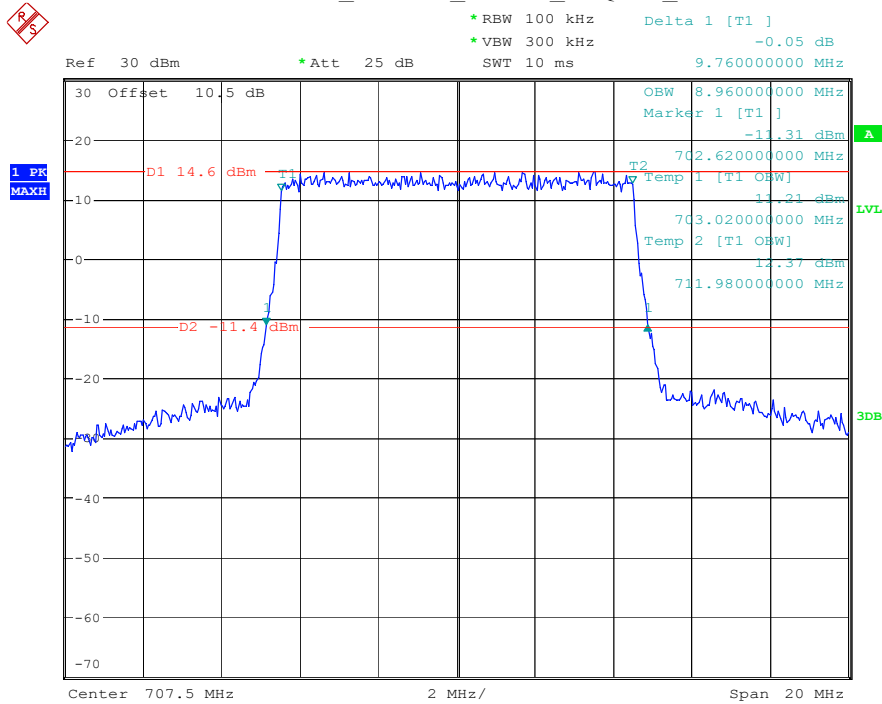

Date: 16.MAY.2023 22:46:57

Band 12_10 MHz_Low_QPSK_RB50#0

Date: 16.MAY.2023 22:48:15

Band 12_10 MHz_Low_16QAM_RB50#0

Date: 16.MAY.2023 22:48:32

Band 12_10 MHz_Middle_QPSK_RB50#0

Date: 16.MAY.2023 22:48:50

Band 12_10 MHz_Middle_16QAM_RB50#0