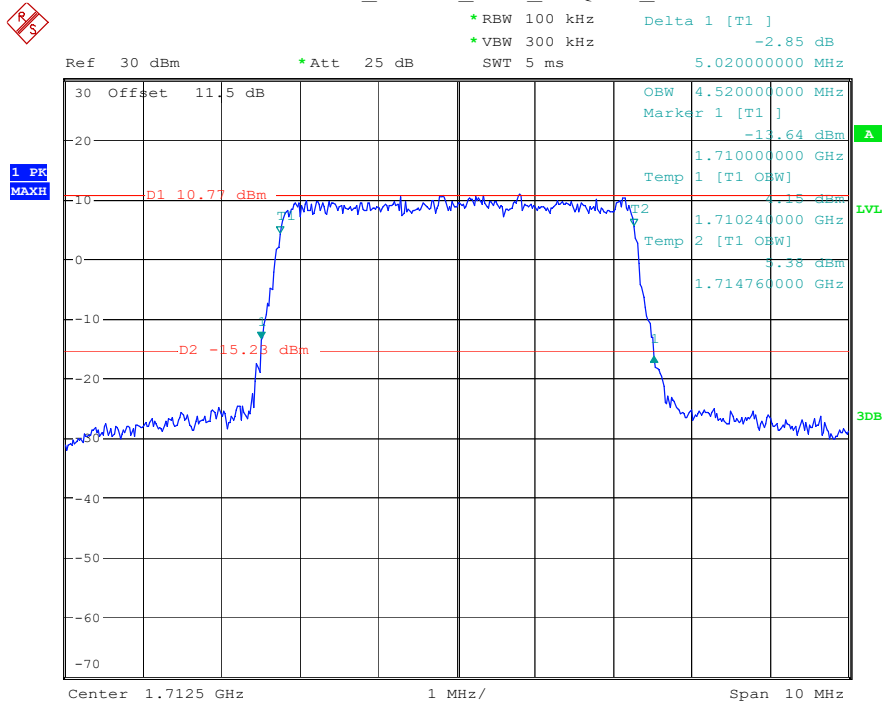

Date: 17.MAY.2023 20:58:18

Band 66_3 MHz_Middle_16QAM_RB15#0

Date: 17.MAY.2023 20:58:31

Band 66_3 MHz_High_QPSK_RB15#0

Date: 17.MAY.2023 20:58:46

Band 66_3 MHz_High_16QAM_RB15#0

Date: 17.MAY.2023 20:58:59

Band 66_5 MHz_Low_QPSK_RB25#0

Date: 17.MAY.2023 21:00:51

Band 66_5 MHz_Low_16QAM_RB25#0

Date: 17.MAY.2023 21:01:08

Band 66_5 MHz_Middle_QPSK_RB25#0

Date: 17.MAY.2023 21:01:26

Band 66_5 MHz_Middle_16QAM_RB25#0

Date: 17.MAY.2023 21:01:40

Band 66_5 MHz_High_QPSK_RB25#0