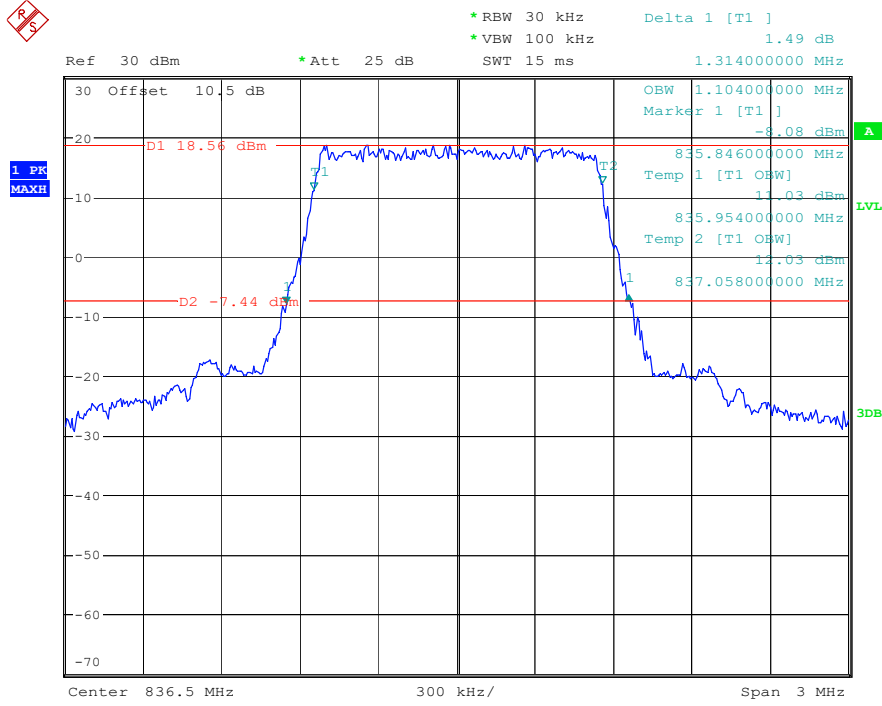

Band 66_20 MHz_High_16QAM_RB100#0

Date: 17.MAY.2023 21:09:15

Band 5_1.4 MHz_Low_QPSK_RB6#0

Date: 16.MAY.2023 22:29:11

Band 5_1.4 MHz_Low_16QAM_RB6#0

Date: 16.MAY.2023 22:29:27

Band 5_1.4 MHz_Middle_QPSK_RB6#0

Date: 16.MAY.2023 22:29:41

Band 5_1.4 MHz_Middle_16QAM_RB6#0

Date: 16.MAY.2023 22:29:58

Band 5_1.4 MHz_High_QPSK_RB6#0

Date: 16.MAY.2023 22:30:15

Band 5_1.4 MHz_High_16QAM_RB6#0

Date: 16.MAY.2023 22:30:28

Band 5_3 MHz_Low_QPSK_RB15#0