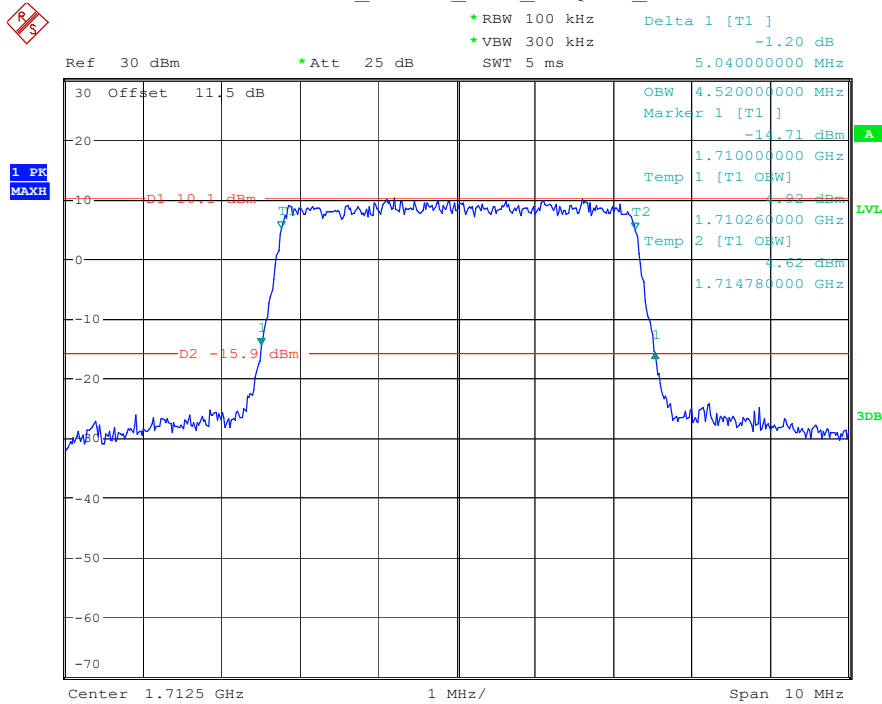

Date: 17.MAY.2023 20:43:00

Band 4_3 MHz_High_QPSK_RB15#0

Date: 17.MAY.2023 20:43:14

Band 4_3 MHz_High_16QAM_RB15#0

Date: 17.MAY.2023 20:43:28

Band 4_5 MHz_Low_QPSK_RB25#0

Date: 17.MAY.2023 20:44:37

Band 4_5 MHz_Low_16QAM_RB25#0