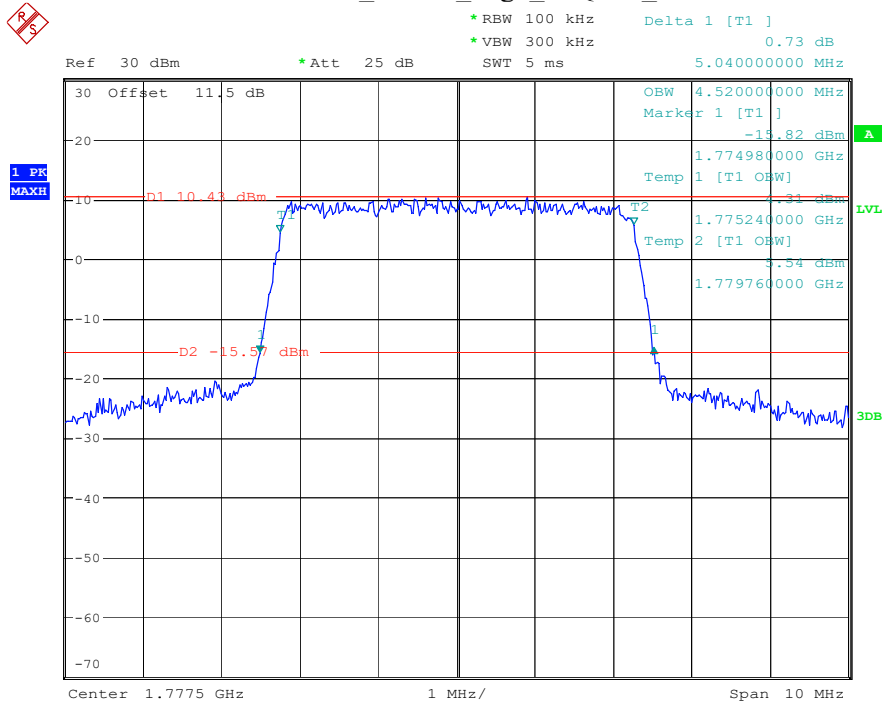

Date: 17.MAY.2023 21:00:51

Band 66_5 MHz_Low_16QAM_RB25#0

Date: 17.MAY.2023 21:01:08

Band 66_5 MHz_Middle_QPSK_RB25#0

Date: 17.MAY.2023 21:01:26

Band 66_5 MHz_Middle_16QAM_RB25#0

Date: 17.MAY.2023 21:01:40

Band 66_5 MHz_High_QPSK_RB25#0

Date: 17.MAY.2023 21:01:58

Band 66_5 MHz_High_16QAM_RB25#0

Date: 17.MAY.2023 21:02:15

Band 66_10 MHz_Low_QPSK_RB50#0

Date: 17.MAY.2023 21:02:57

Band 66_10 MHz_Low_16QAM_RB50#0

Date: 17.MAY.2023 21:03:11

Band 66_10 MHz_Middle_QPSK_RB50#0