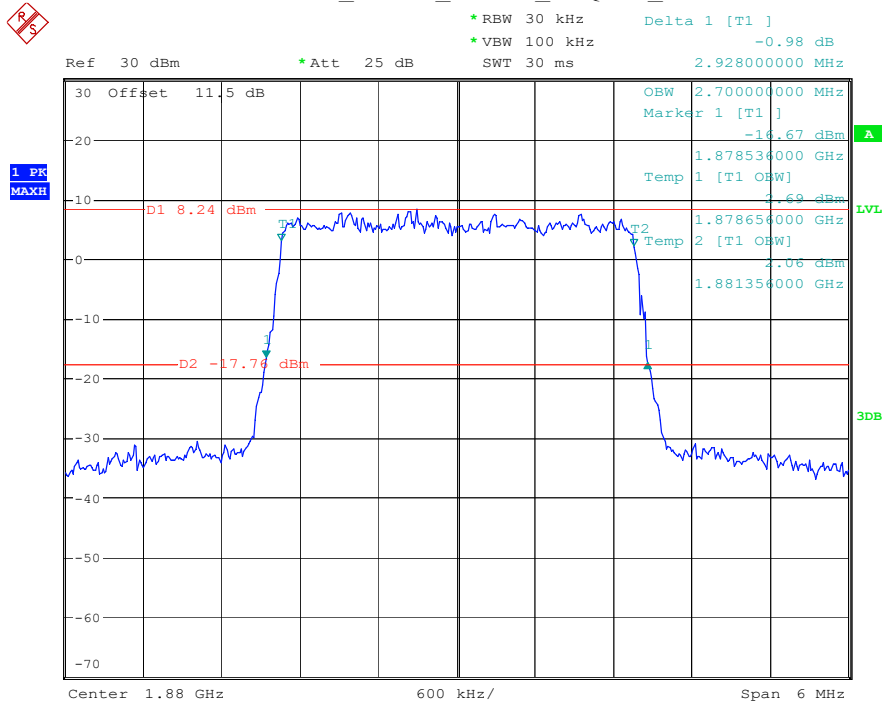

Date: 17.MAY.2023 20:26:18

Band 2_3 MHz_Low_16QAM_RB15#0

Date: 17.MAY.2023 20:26:31

Band 2_3 MHz_Middle_QPSK_RB15#0

Date: 17.MAY.2023 20:26:46

Band 2_3 MHz_Middle_16QAM_RB15#0

Date: 17.MAY.2023 20:27:00

Band 2_3 MHz_High_QPSK_RB15#0