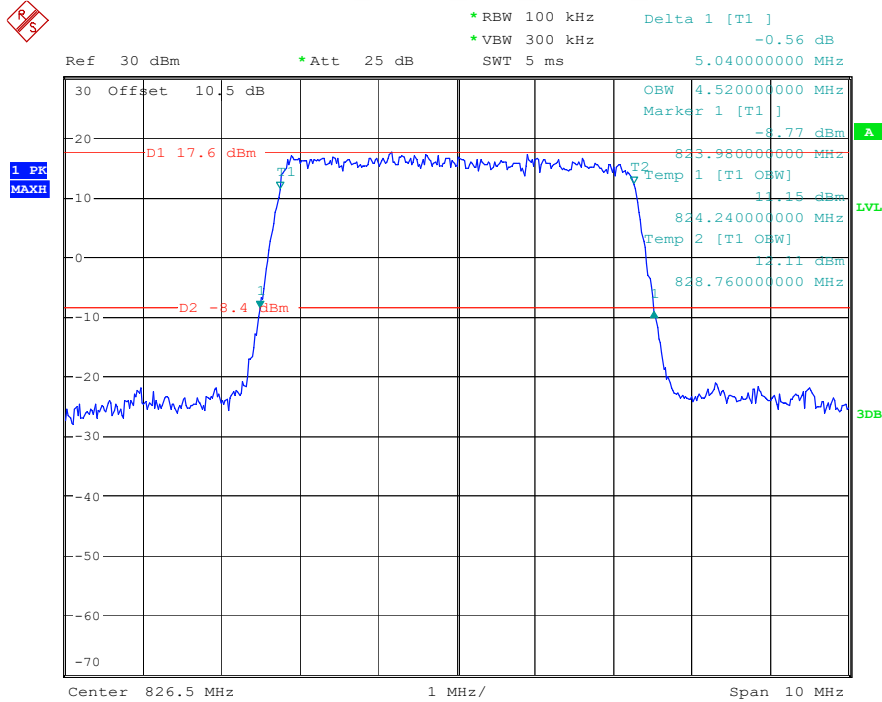

Date: 16.MAY.2023 22:32:33

Band 5_3 MHz_High_16QAM_RB15#0

Date: 16.MAY.2023 22:32:47

Band 5_5 MHz_Low_QPSK_RB25#0

Date: 16.MAY.2023 22:34:40

Band 5_5 MHz_Low_16QAM_RB25#0

Date: 16.MAY.2023 22:34:57

Band 5_5 MHz_Middle_QPSK_RB25#0

Date: 16.MAY.2023 22:35:15

Band 5_5 MHz_Middle_16QAM_RB25#0

Date: 16.MAY.2023 22:35:32

Band 5_5 MHz_High_QPSK_RB25#0

Date: 16.MAY.2023 22:35:49

Band 5_5 MHz_High_16QAM_RB25#0

Date: 16.MAY.2023 22:36:06

Band 5_10 MHz_Low_QPSK_RB50#0