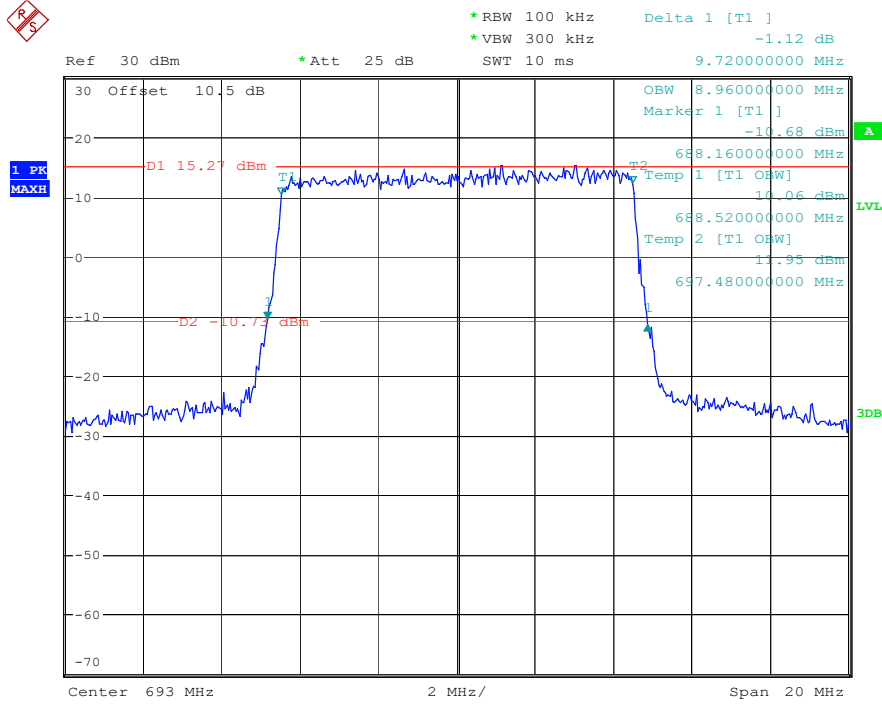

Date: 16.MAY.2023 22:59:43

Band 71_10 MHz_Middle_QPSK_RB50#0

Date: 16.MAY.2023 23:00:01

Band 71_10 MHz_Middle_16QAM_RB50#0

Date: 16.MAY.2023 23:00:15

Band 71_10 MHz_High_QPSK_RB50#0

Date: 16.MAY.2023 23:00:29