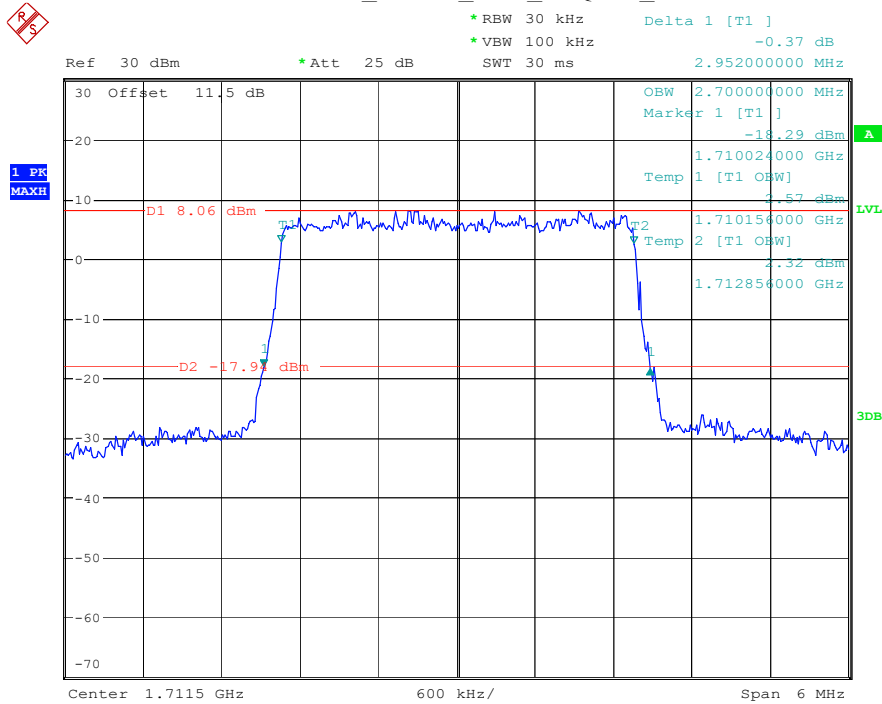

Date: 17.MAY.2023 20:56:14

Band 66_1.4 MHz_Middle_QPSK_RB6#0

Date: 17.MAY.2023 20:56:29

Band 66_1.4 MHz_Middle_16QAM_RB6#0

Date: 17.MAY.2023 20:56:42

Band 66_1.4 MHz_High_QPSK_RB6#0

Date: 17.MAY.2023 20:56:57

Band 66_1.4 MHz_High_16QAM_RB6#0

Date: 17.MAY.2023 20:57:10

Band 66_3 MHz_Low_QPSK_RB15#0

Date: 17.MAY.2023 20:57:49

Band 66_3 MHz_Low_16QAM_RB15#0

Date: 17.MAY.2023 20:58:03

Band 66_3 MHz_Middle_QPSK_RB15#0

Date: 17.MAY.2023 20:58:18

Band 66_3 MHz_Middle_16QAM_RB15#0

Date: 17.MAY.2023 20:58:31

Band 66_3 MHz_High_QPSK_RB15#0

Date: 17.MAY.2023 20:58:46

Band 66_3 MHz_High_16QAM_RB15#0

Date: 17.MAY.2023 20:58:59

Band 66_5 MHz_Low_QPSK_RB25#0