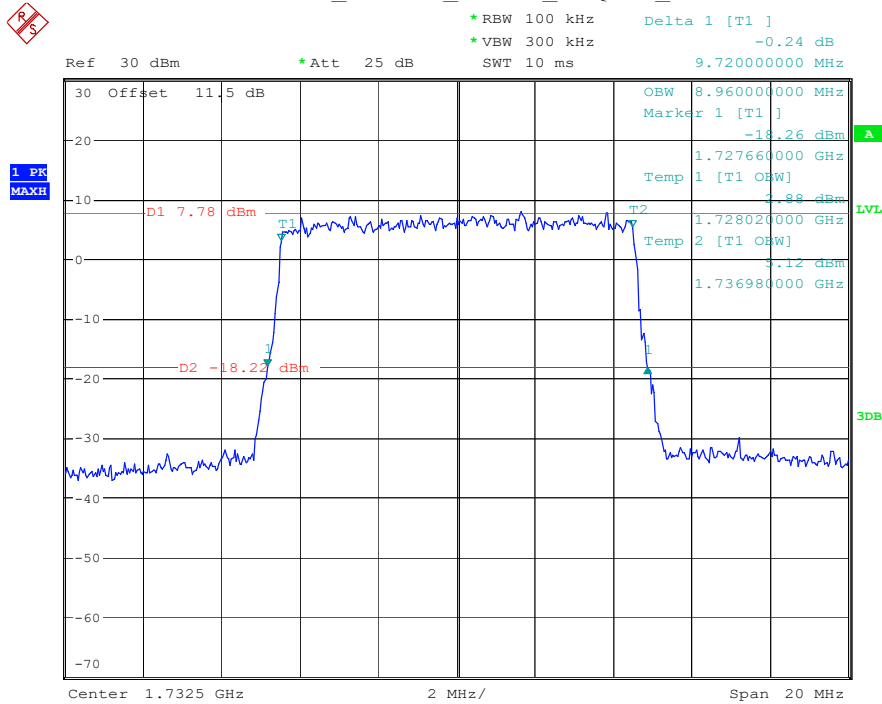

Date: 17.MAY.2023 20:45:55

Band 4_10 MHz_Low_QPSK_RB50#0

Date: 17.MAY.2023 20:48:29

Band 4_10 MHz_Low_16QAM_RB50#0

Date: 17.MAY.2023 20:48:46

Band 4_10 MHz_Middle_QPSK_RB50#0

Date: 17.MAY.2023 20:49:05

Band 4_10 MHz_Middle_16QAM_RB50#0