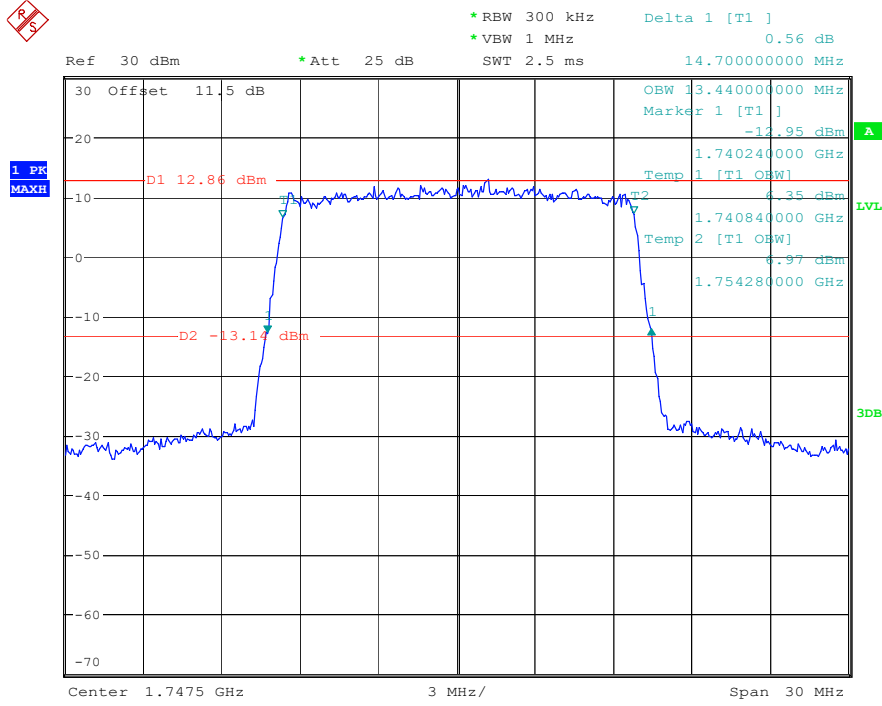

Date: 17.MAY.2023 20:51:51

Band 4_15 MHz_Middle_QPSK_RB75#0

Date: 17.MAY.2023 20:52:08

Band 4_15 MHz_Middle_16QAM_RB75#0

Date: 17.MAY.2023 20:52:26

Band 4_15 MHz_High_QPSK_RB75#0

Date: 17.MAY.2023 20:52:46

Band 4_15 MHz_High_16QAM_RB75#0