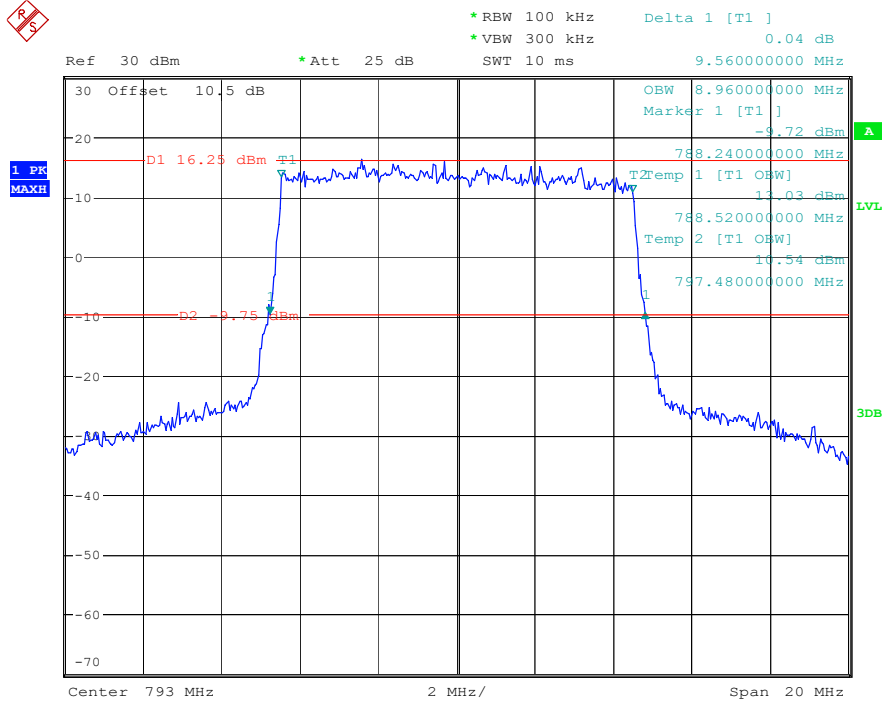

Band 14_10 MHz_Middle_QPSK_RB50#0

Date: 16.MAY.2023 22:55:45