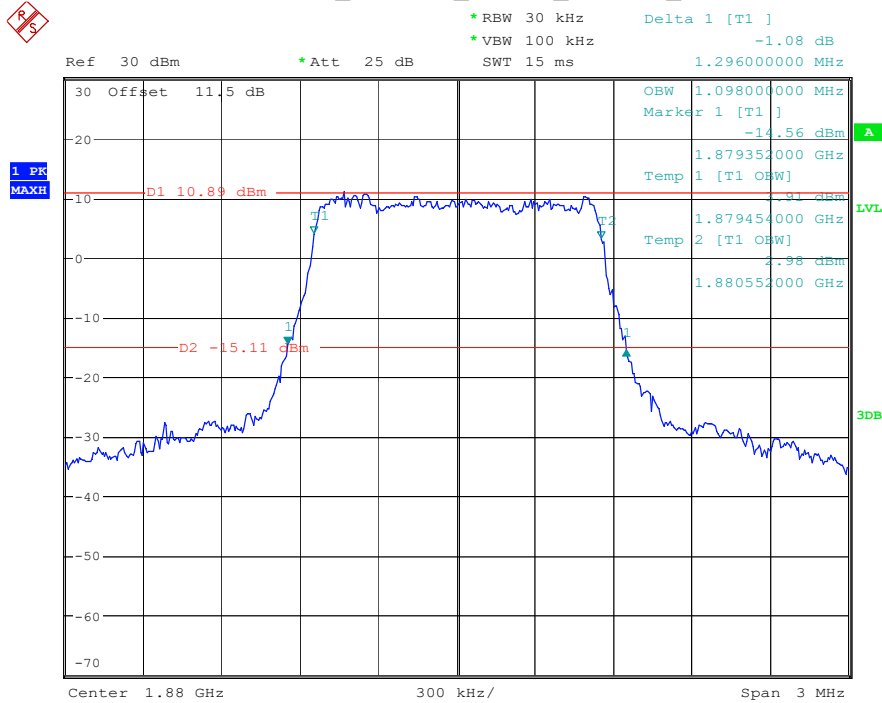

Band 2_1.4 MHz_Middle_16QAM_RB6#0

Date: 17.MAY.2023 20:24:11