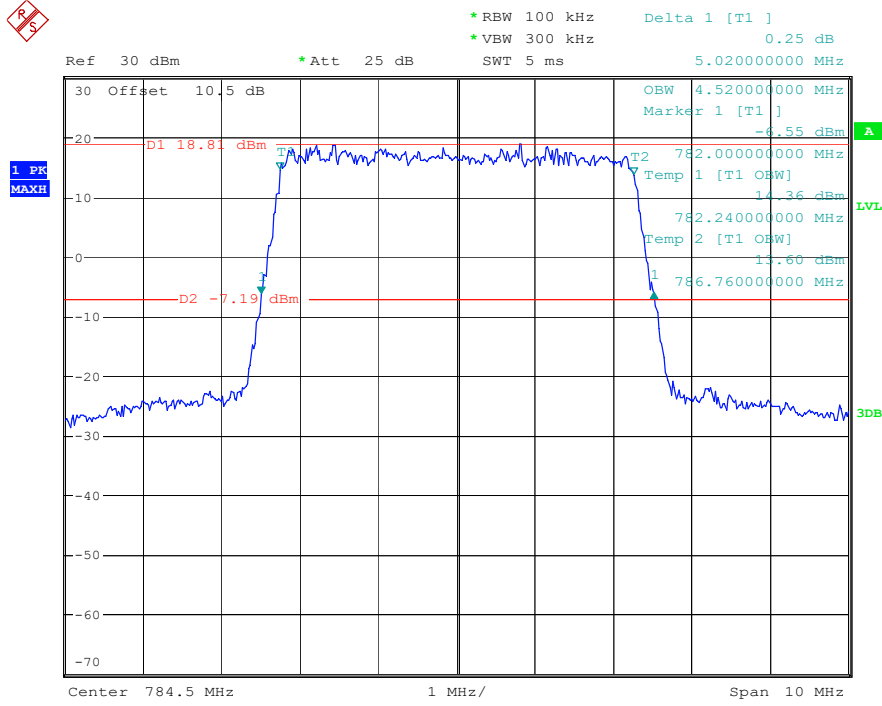

Date: 16.MAY.2023 22:50:14

Band 13_5 MHz_Middle_QPSK_RB25#0

Date: 16.MAY.2023 22:50:32

Band 13_5 MHz_Middle_16QAM_RB25#0

Date: 16.MAY.2023 22:50:49

Band 13_5 MHz_High_QPSK_RB25#0

Date: 16.MAY.2023 22:51:06

Band 13_5 MHz_High_16QAM_RB25#0