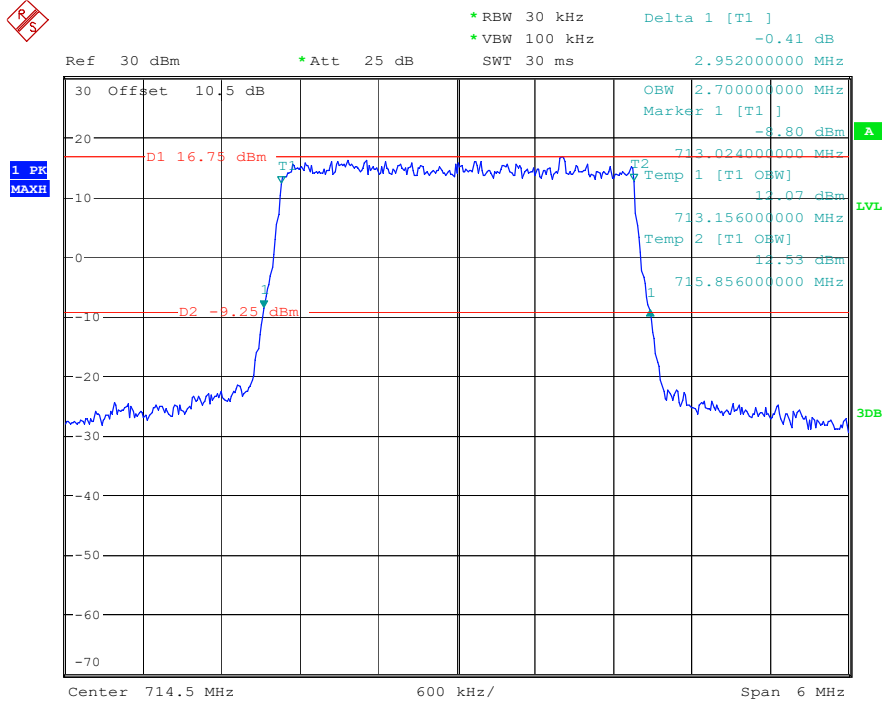

Band 12_3 MHz_High_QPSK_RB15#0

Date: 16.MAY.2023 22:43:59