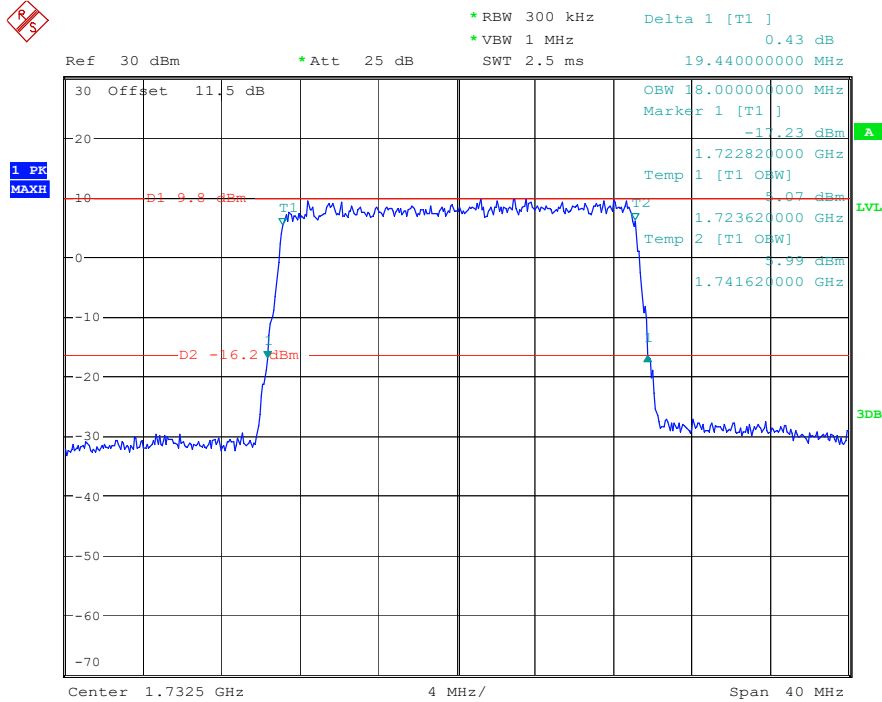

Date: 17.MAY.2023 20:53:05

Band 4_20 MHz_Low_QPSK_RB100#0

Date: 17.MAY.2023 20:54:12

Band 4_20 MHz_Low_16QAM_RB100#0

Date: 17.MAY.2023 20:54:28

Band 4_20 MHz_Middle_QPSK_RB100#0

Date: 17.MAY.2023 20:54:45

Band 4_20 MHz_Middle_16QAM_RB100#0