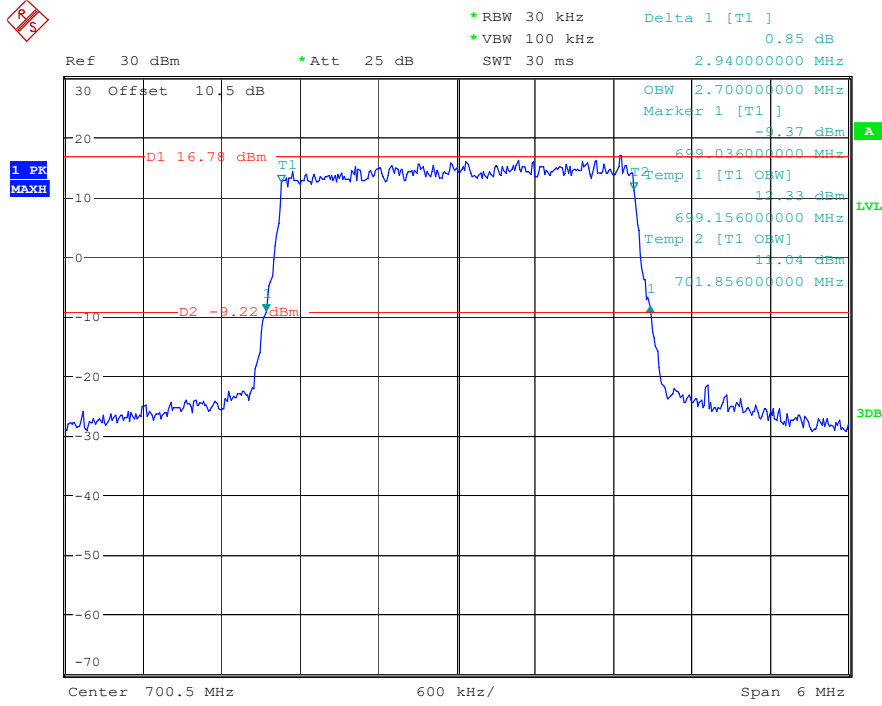

Band 12_3 MHz_Low_QPSK_RB15#0

Date: 16.MAY.2023 22:43:04