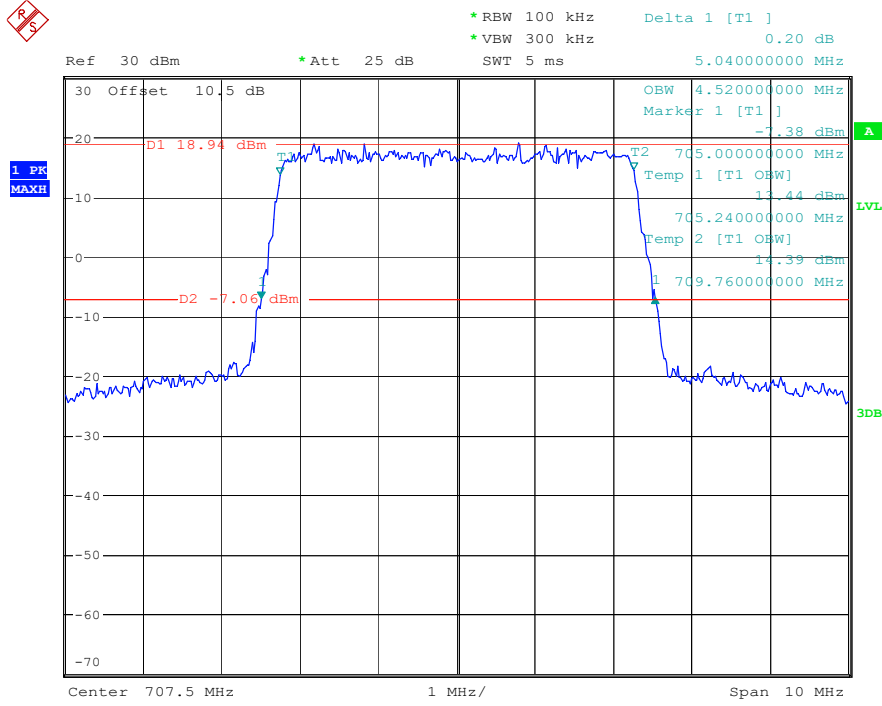

Band 12_5 MHz_Middle_QPSK_RB25#0

Date: 16.MAY.2023 22:46:05