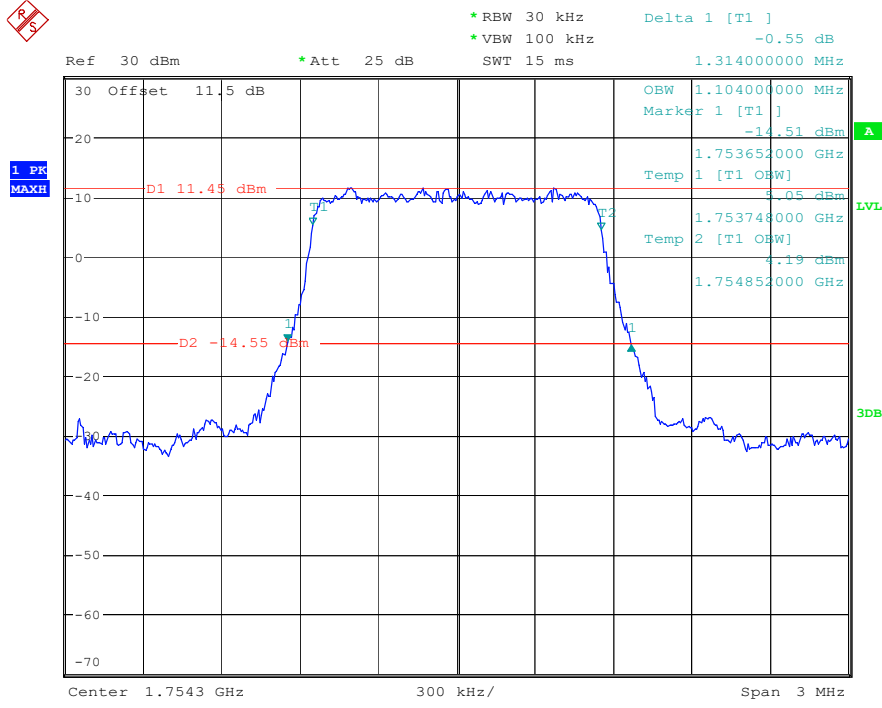

Date: 17.MAY.2023 20:39:33

Band 4_1.4 MHz_Middle_QPSK_RB6#0

Date: 17.MAY.2023 20:39:47

Band 4_1.4 MHz_Middle_16QAM_RB6#0

Date: 17.MAY.2023 20:40:01

Band 4_1.4 MHz_High_QPSK_RB6#0

Date: 17.MAY.2023 20:40:15

Band 4_1.4 MHz_High_16QAM_RB6#0