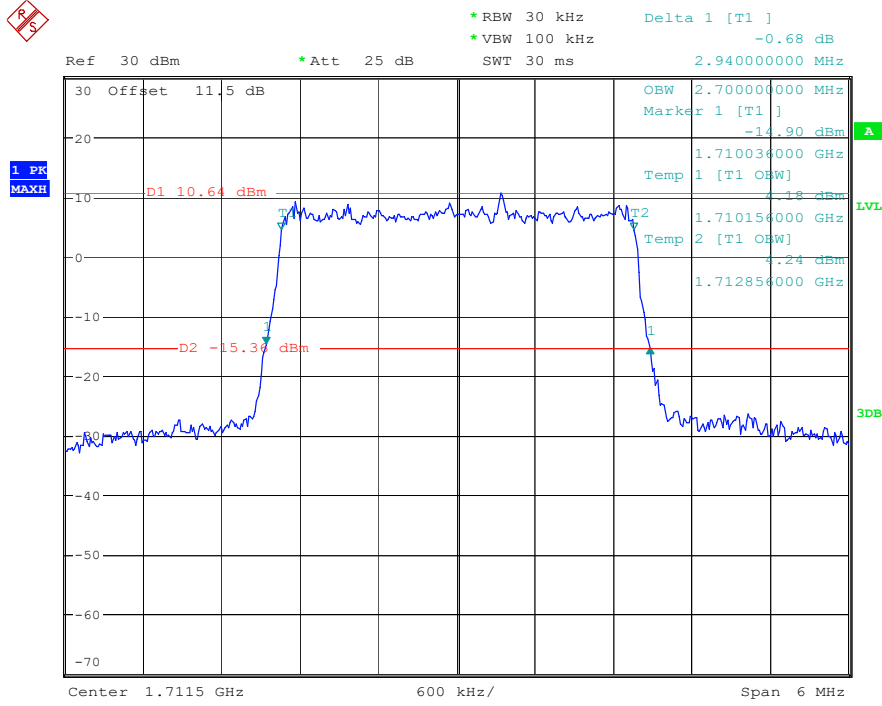

Date: 17.MAY.2023 20:56:14

Band 66_1.4 MHz_Middle_QPSK_RB6#0

Date: 17.MAY.2023 20:56:29

Band 66_1.4 MHz_Middle_16QAM_RB6#0

Date: 17.MAY.2023 20:56:42

Band 66_1.4 MHz_High_QPSK_RB6#0

Date: 17.MAY.2023 20:56:57

Band 66_1.4 MHz_High_16QAM_RB6#0

Date: 17.MAY.2023 20:57:10

Band 66_3 MHz_Low_QPSK_RB15#0

Date: 17.MAY.2023 20:57:49

Band 66_3 MHz_Low_16QAM_RB15#0

Date: 17.MAY.2023 20:58:03

Band 66_3 MHz_Middle_QPSK_RB15#0