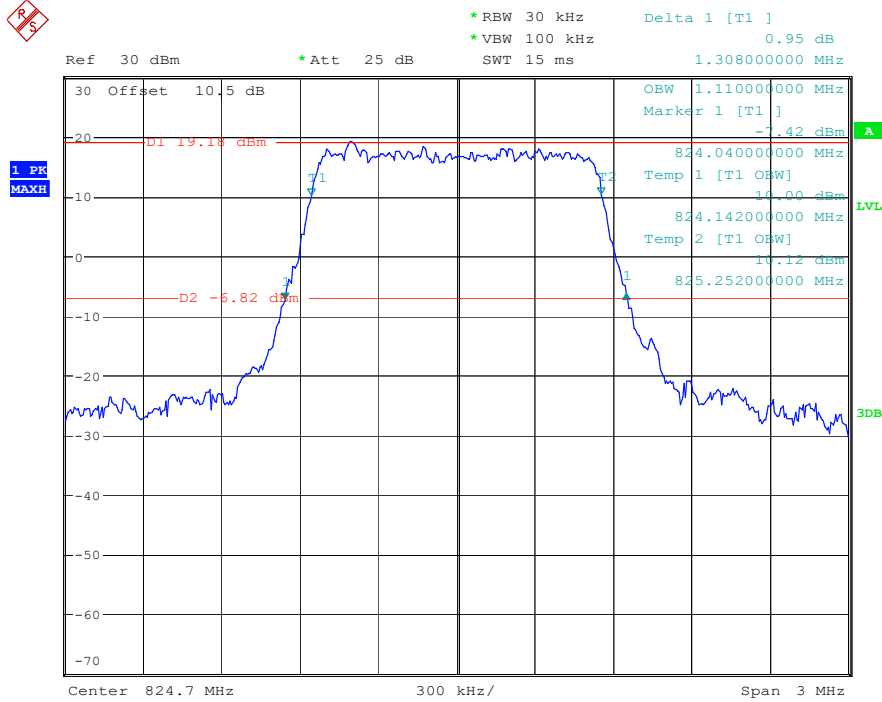

Band 66_20 MHz_High_16QAM_RB100#0

Date: 17.MAY.2023 21:09:15

Band 5_1.4 MHz_Low_QPSK_RB6#0

Date: 16.MAY.2023 22:29:11

Band 5_1.4 MHz_Low_16QAM_RB6#0

Date: 16.MAY.2023 22:29:27

Band 5_1.4 MHz_Middle_QPSK_RB6#0

Date: 16.MAY.2023 22:29:41

Band 5_1.4 MHz_Middle_16QAM_RB6#0

Date: 16.MAY.2023 22:29:58

Band 5_1.4 MHz_High_QPSK_RB6#0

Date: 16.MAY.2023 22:30:15

Band 5_1.4 MHz_High_16QAM_RB6#0

Date: 16.MAY.2023 22:30:28

Band 5_3 MHz_Low_QPSK_RB15#0