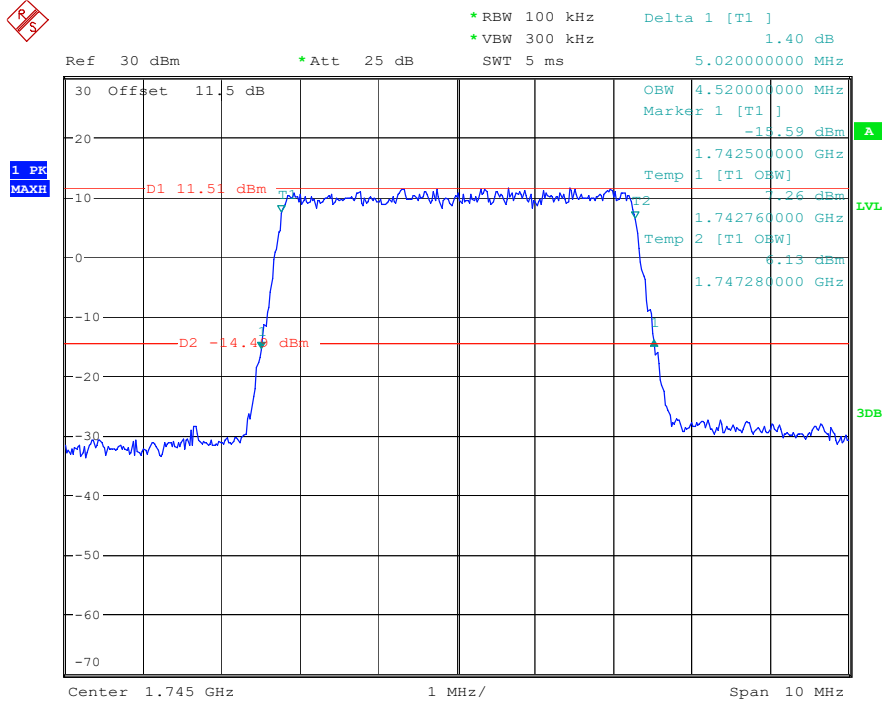

Band 66_5 MHz_Middle_QPSK_RB25#0

Date: 17.MAY.2023 21:01:26