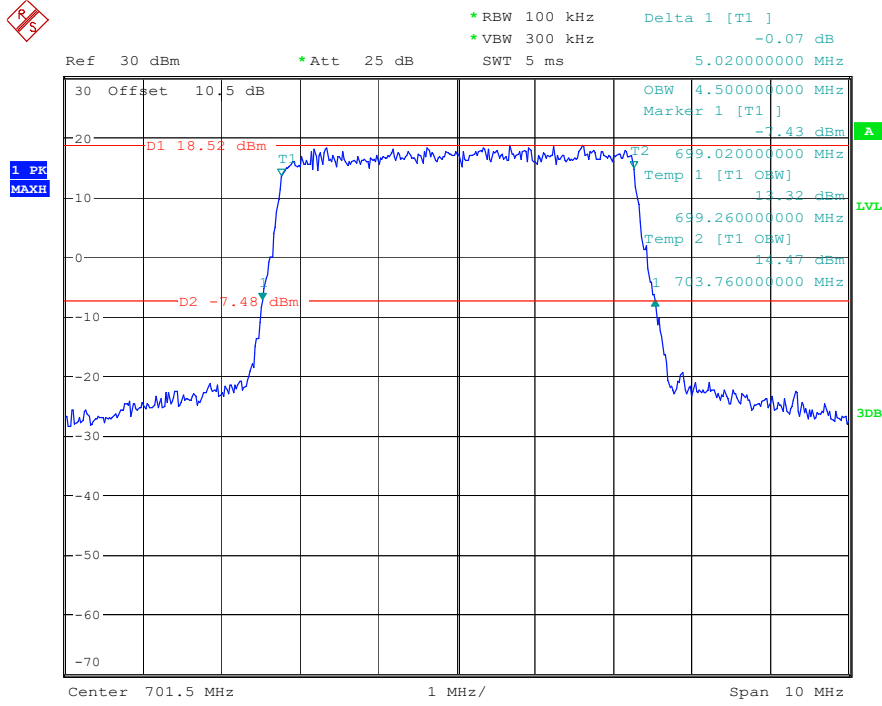

Date: 16.MAY.2023 22:43:45

Band 12_3 MHz_High_QPSK_RB15#0

Date: 16.MAY.2023 22:43:59

Band 12_3 MHz_High_16QAM_RB15#0

Date: 16.MAY.2023 22:44:13

Band 12_5 MHz_Low_QPSK_RB25#0

Date: 16.MAY.2023 22:45:28

Band 12_5 MHz_Low_16QAM_RB25#0