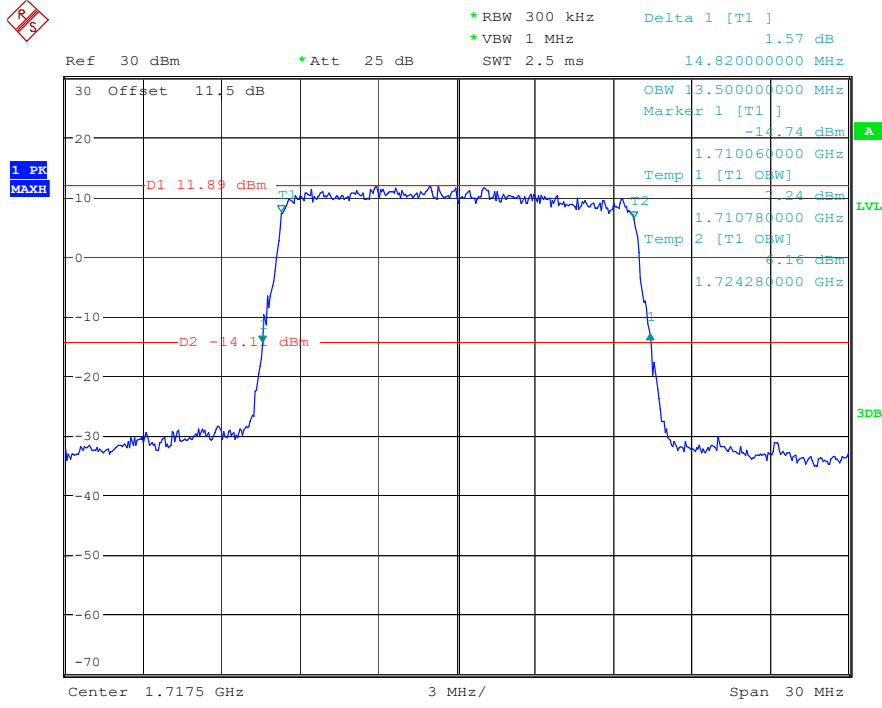

Date: 17.MAY.2023 20:49:19

Band 4_10 MHz_High_QPSK_RB50#0

Date: 17.MAY.2023 20:49:37

Band 4_10 MHz_High_16QAM_RB50#0

Date: 17.MAY.2023 20:49:52

Band 4_15 MHz_Low_QPSK_RB75#0

Date: 17.MAY.2023 20:51:35

Band 4_15 MHz_Low_16QAM_RB75#0