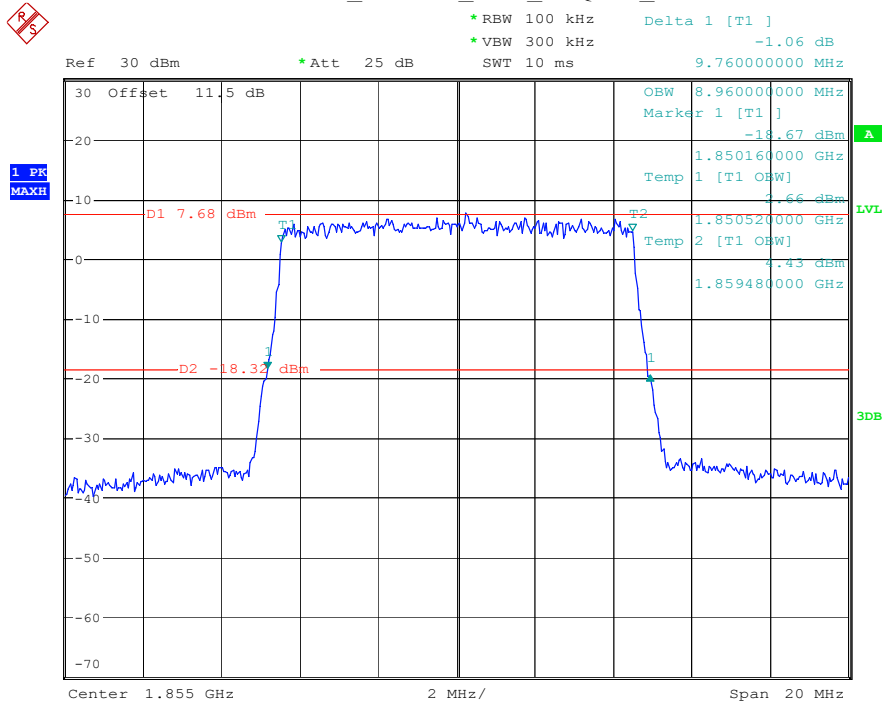

Band 2_10 MHz_Low_16QAM_RB50#0

Date: 17.MAY.2023 20:32:02