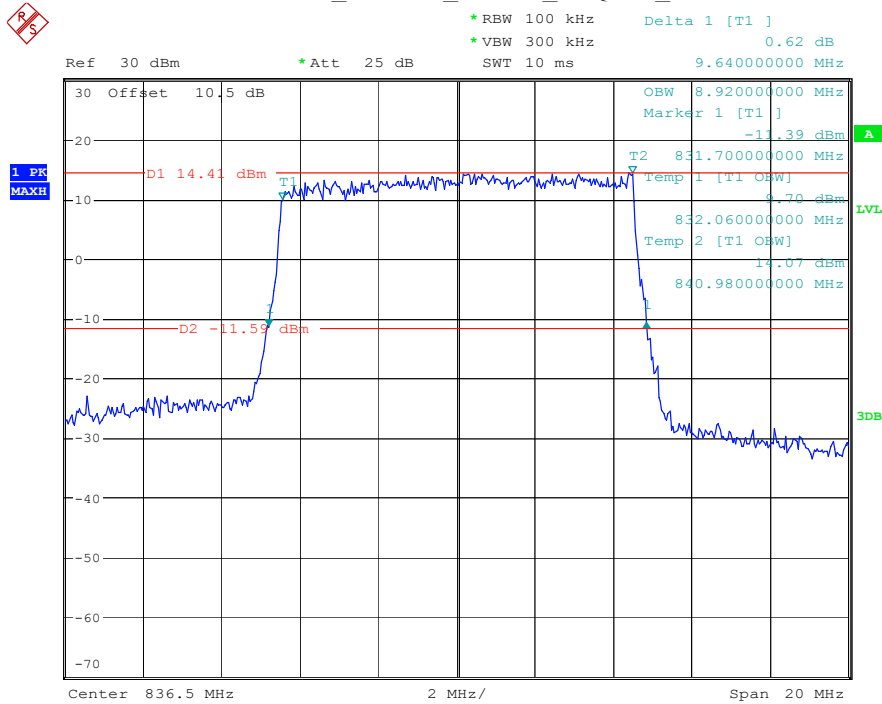

Date: 16.MAY.2023 22:35:15

Band 5_5 MHz_Middle_16QAM_RB25#0

Date: 16.MAY.2023 22:35:32

Band 5_5 MHz_High_QPSK_RB25#0

Date: 16.MAY.2023 22:35:49

Band 5_5 MHz_High_16QAM_RB25#0

Date: 16.MAY.2023 22:36:06

Band 5_10 MHz_Low_QPSK_RB50#0

Date: 16.MAY.2023 22:38:46

Band 5_10 MHz_Low_16QAM_RB50#0

Date: 16.MAY.2023 22:39:06

Band 5_10 MHz_Middle_QPSK_RB50#0

Date: 16.MAY.2023 22:39:24

Band 5_10 MHz_Middle_16QAM_RB50#0

Date: 16.MAY.2023 22:39:41

Band 5_10 MHz_High_QPSK_RB50#0

Date: 16.MAY.2023 22:39:59

Band 5_10 MHz_High_16QAM_RB50#0

Date: 16.MAY.2023 22:40:16

Band 12_1.4 MHz_Low_QPSK_RB6#0

Date: 16.MAY.2023 22:40:38

Band 12_1.4 MHz_Low_16QAM_RB6#0

Date: 16.MAY.2023 22:40:51

Band 12_1.4 MHz_Middle_QPSK_RB6#0