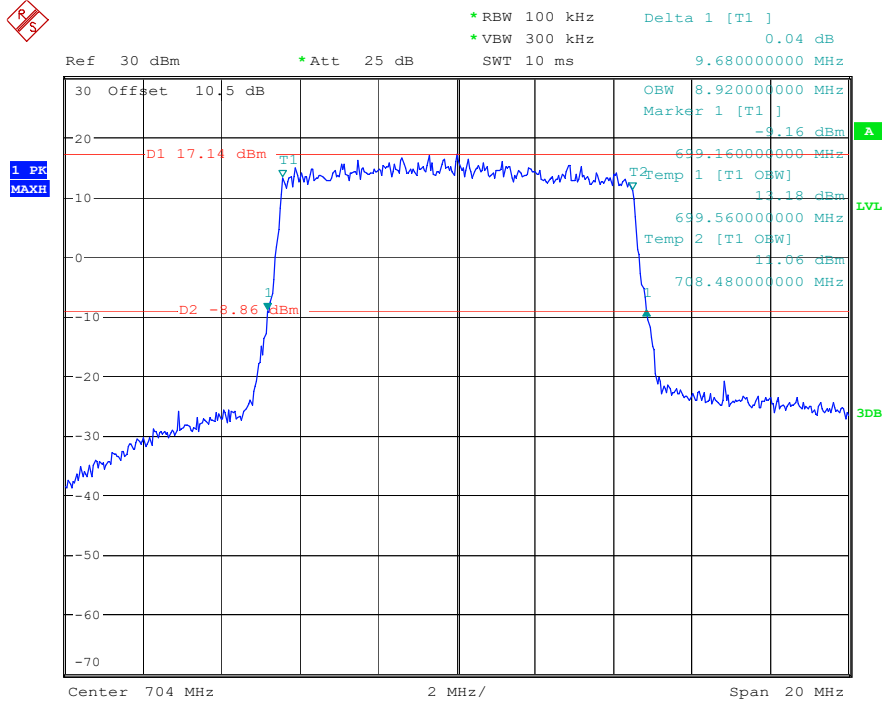

Band 12_10 MHz_Low_QPSK_RB50#0

Date: 16.MAY.2023 22:48:15