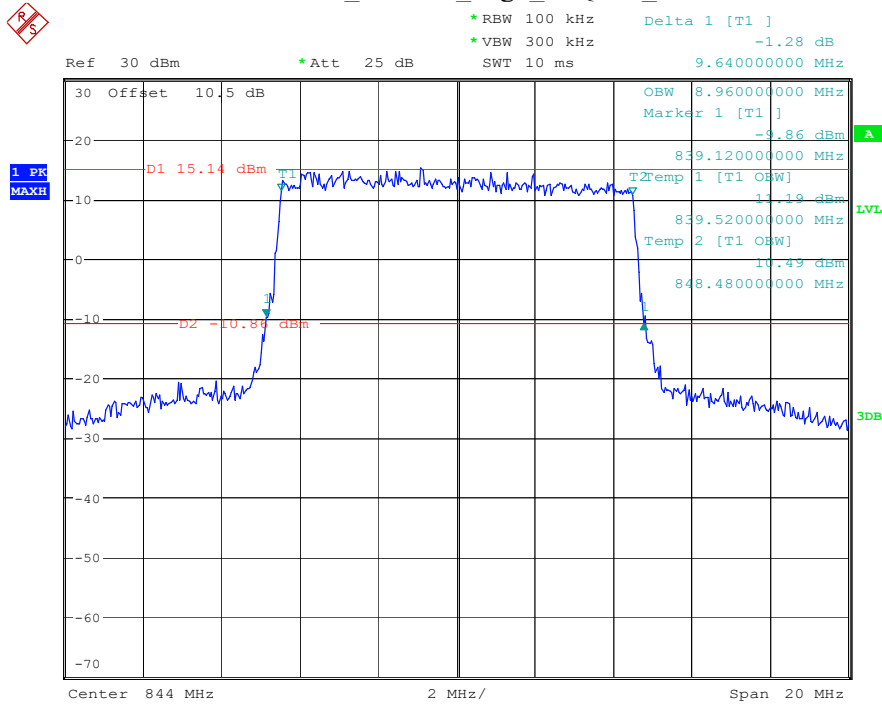

Date: 16.MAY.2023 22:35:15

Band 5_5 MHz_Middle_16QAM_RB25#0

Date: 16.MAY.2023 22:35:32

Band 5_5 MHz_High_QPSK_RB25#0

Date: 16.MAY.2023 22:35:49

Band 5_5 MHz_High_16QAM_RB25#0

Date: 16.MAY.2023 22:36:06

Band 5_10 MHz_Low_QPSK_RB50#0

Date: 16.MAY.2023 22:38:46

Band 5_10 MHz_Low_16QAM_RB50#0

Date: 16.MAY.2023 22:39:06

Band 5_10 MHz_Middle_QPSK_RB50#0

Date: 16.MAY.2023 22:39:24

Band 5_10 MHz_Middle_16QAM_RB50#0

Date: 16.MAY.2023 22:39:41

Band 5_10 MHz_High_QPSK_RB50#0

Date: 16.MAY.2023 22:39:59

Band 5_10 MHz_High_16QAM_RB50#0

Date: 16.MAY.2023 22:40:16

Band 12_1.4 MHz_Low_QPSK_RB6#0

Date: 16.MAY.2023 22:40:38

Band 12_1.4 MHz_Low_16QAM_RB6#0

Date: 16.MAY.2023 22:40:51

Band 12_1.4 MHz_Middle_QPSK_RB6#0