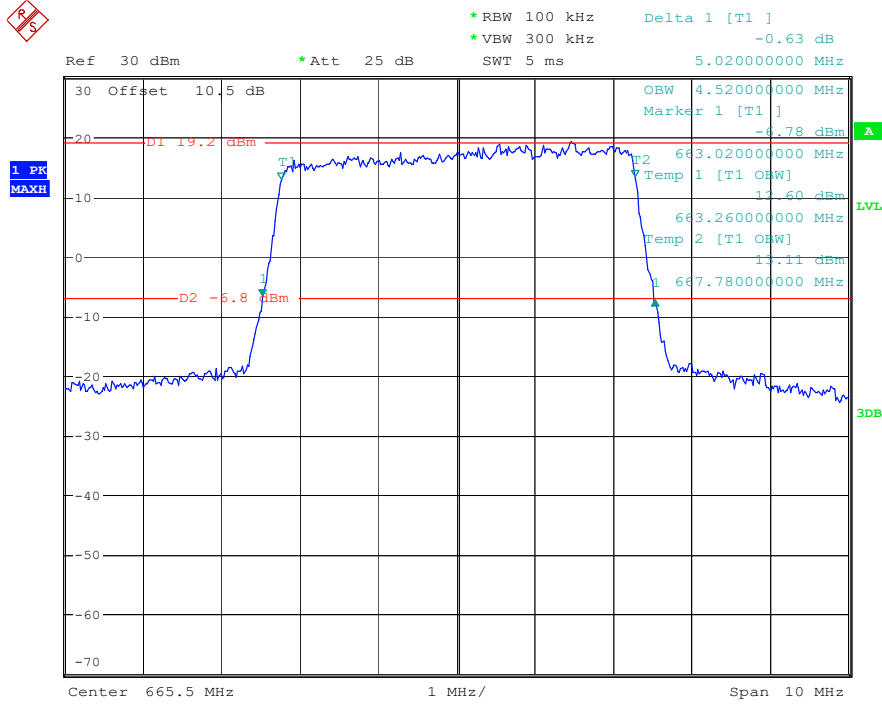

Band 71_5 MHz_Low_QPSK_RB25#0

Date: 16.MAY.2023 22:56:23