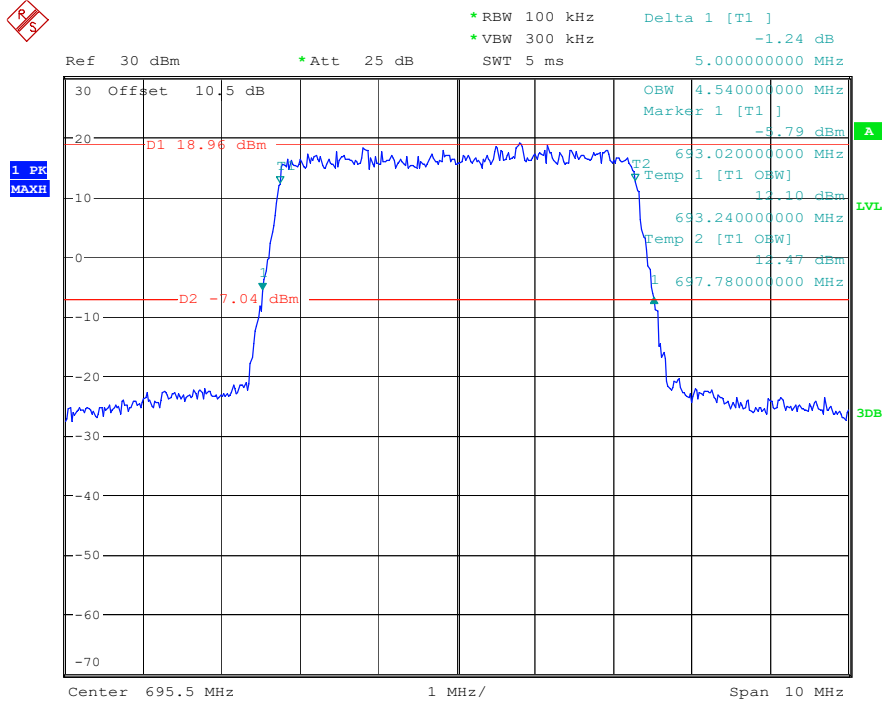

Band 71_5 MHz_High_QPSK_RB25#0

Date: 16.MAY.2023 22:57:26