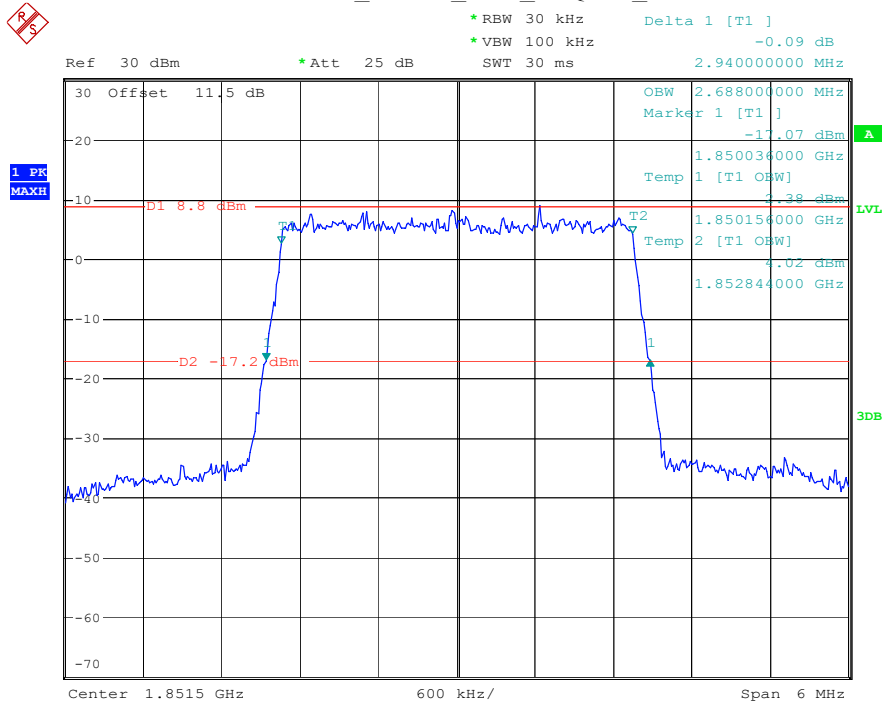

Band 2_3 MHz_Low_16QAM_RB15#0

Date: 17.MAY.2023 20:26:31