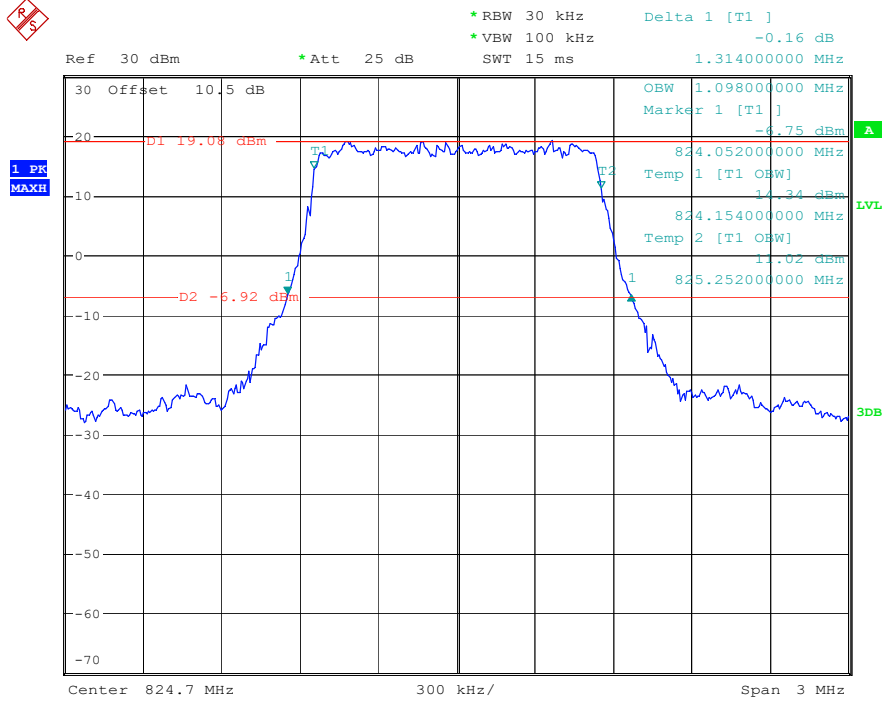

Date: 17.MAY.2023 21:05:53

Band 66_15 MHz_High_QPSK_RB75#0

Date: 17.MAY.2023 21:06:09

Band 66_15 MHz_High_16QAM_RB75#0

Date: 17.MAY.2023 21:06:25

Band 66_20 MHz_Low_QPSK_RB100#0

Date: 17.MAY.2023 21:07:50

Band 66_20 MHz_Low_16QAM_RB100#0

Date: 17.MAY.2023 21:08:10

Band 66_20 MHz_Middle_QPSK_RB100#0

Date: 17.MAY.2023 21:08:26

Band 66_20 MHz_Middle_16QAM_RB100#0

Date: 17.MAY.2023 21:08:42

Band 66_20 MHz_High_QPSK_RB100#0

Date: 17.MAY.2023 21:08:59

Band 66_20 MHz_High_16QAM_RB100#0

Date: 17.MAY.2023 21:09:15

Band 5_1.4 MHz_Low_QPSK_RB6#0

Date: 16.MAY.2023 22:29:11

Band 5_1.4 MHz_Low_16QAM_RB6#0

Date: 16.MAY.2023 22:29:27

Band 5_1.4 MHz_Middle_QPSK_RB6#0