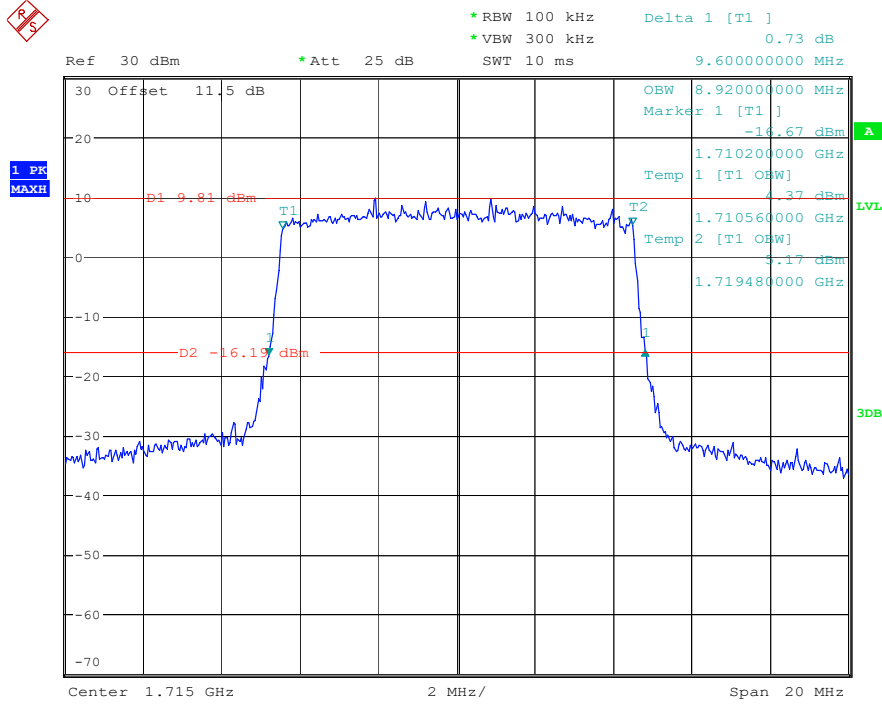

Band 66_10 MHz_Low_QPSK_RB50#0

Date: 17.MAY.2023 21:02:57