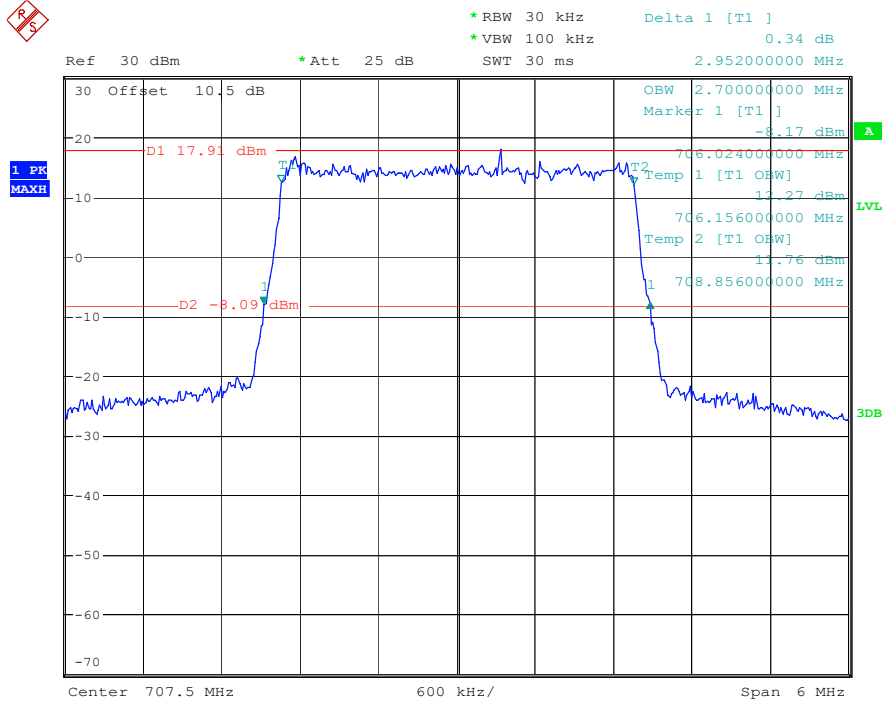

Band 12_3 MHz_Low_QPSK_RB15#0

Date: 16.MAY.2023 22:43:04

Band 12_3 MHz_Low_16QAM_RB15#0

Date: 16.MAY.2023 22:43:18

Band 12_3 MHz_Middle_QPSK_RB15#0

Date: 16.MAY.2023 22:43:32

Band 12_3 MHz_Middle_16QAM_RB15#0