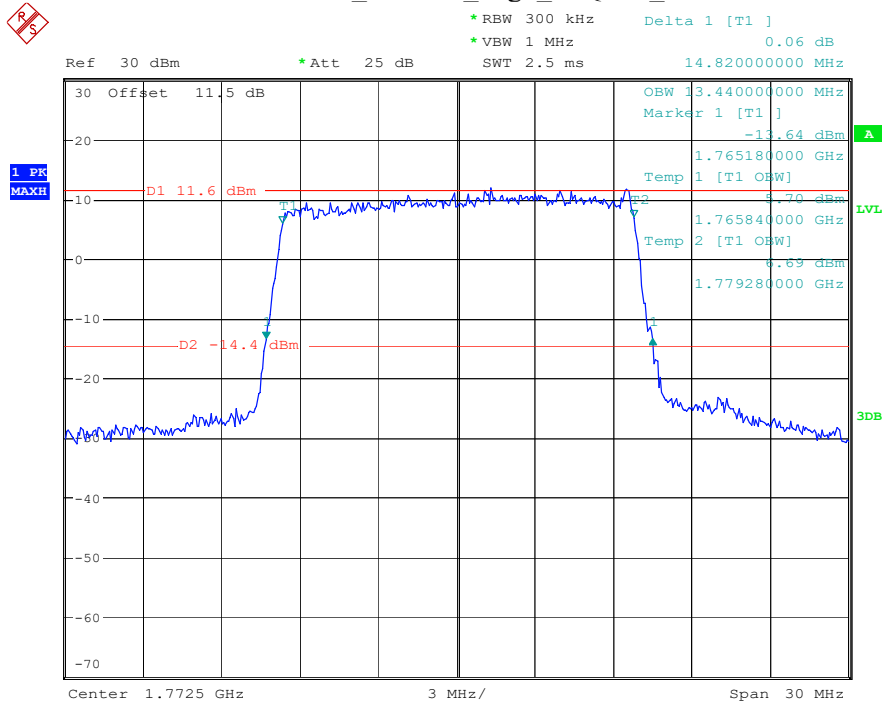

Band 66_15 MHz_Low_QPSK_RB75#0

Date: 17.MAY.2023 21:05:02

Band 66_15 MHz_Low_16QAM_RB75#0

Date: 17.MAY.2023 21:05:18

Band 66_15 MHz_Middle_QPSK_RB75#0

Date: 17.MAY.2023 21:05:34

Band 66_15 MHz_Middle_16QAM_RB75#0

Date: 17.MAY.2023 21:05:53

Band 66_15 MHz_High_QPSK_RB75#0

Date: 17.MAY.2023 21:06:09

Band 66_15 MHz_High_16QAM_RB75#0

Date: 17.MAY.2023 21:06:25

Band 66_20 MHz_Low_QPSK_RB100#0

Date: 17.MAY.2023 21:07:50

Band 66_20 MHz_Low_16QAM_RB100#0