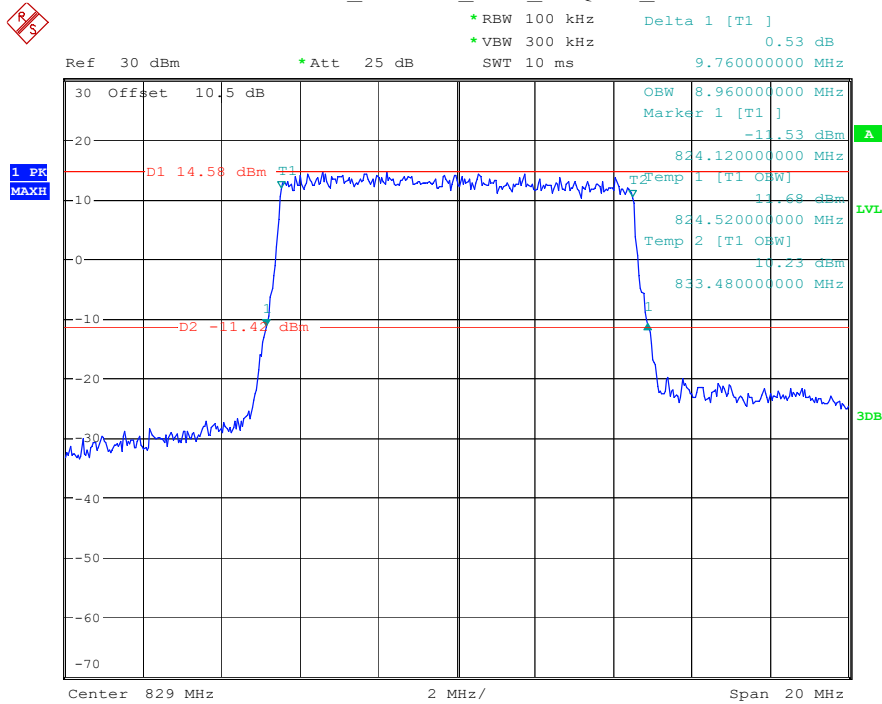

Date: 16.MAY.2023 22:32:33

Band 5_3 MHz_High_16QAM_RB15#0

Date: 16.MAY.2023 22:32:47

Band 5_5 MHz_Low_QPSK_RB25#0

Date: 16.MAY.2023 22:34:40

Band 5_5 MHz_Low_16QAM_RB25#0

Date: 16.MAY.2023 22:34:57

Band 5_5 MHz_Middle_QPSK_RB25#0

Date: 16.MAY.2023 22:35:15

Band 5_5 MHz_Middle_16QAM_RB25#0

Date: 16.MAY.2023 22:35:32

Band 5_5 MHz_High_QPSK_RB25#0

Date: 16.MAY.2023 22:35:49

Band 5_5 MHz_High_16QAM_RB25#0

Date: 16.MAY.2023 22:36:06

Band 5_10 MHz_Low_QPSK_RB50#0

Date: 16.MAY.2023 22:38:46

Band 5_10 MHz_Low_16QAM_RB50#0

Date: 16.MAY.2023 22:39:06

Band 5_10 MHz_Middle_QPSK_RB50#0

Date: 16.MAY.2023 22:39:24

Band 5_10 MHz_Middle_16QAM_RB50#0

Date: 16.MAY.2023 22:39:41

Band 5_10 MHz_High_QPSK_RB50#0