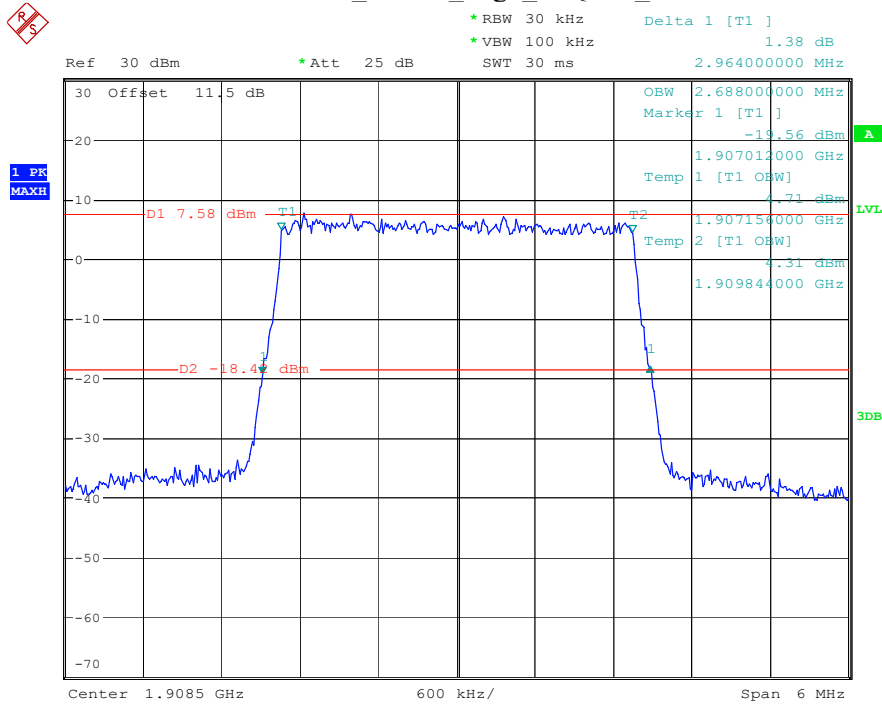

Band 2_3 MHz_High_16QAM_RB15#0

Date: 17.MAY.2023 20:27:31