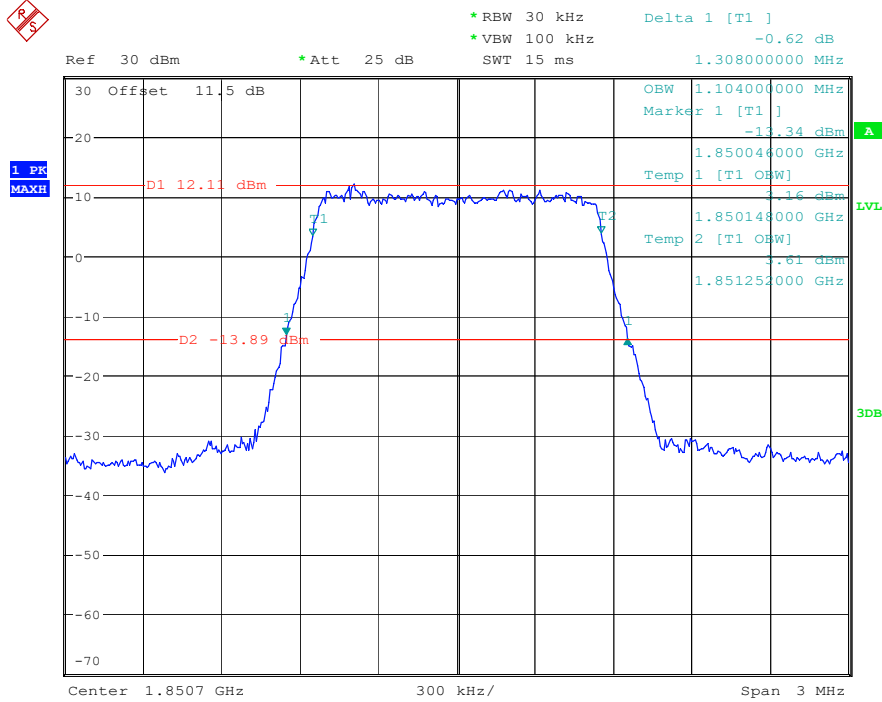

Please refer to following plots:

Band 2_1.4 MHz_Low_QPSK_RB6#0

Date: 17.MAY.2023 20:23:09

Band 2_1.4 MHz_Low_16QAM_RB6#0

Date: 17.MAY.2023 20:23:43

Band 2_1.4 MHz_Middle_QPSK_RB6#0

Date: 17.MAY.2023 20:23:58