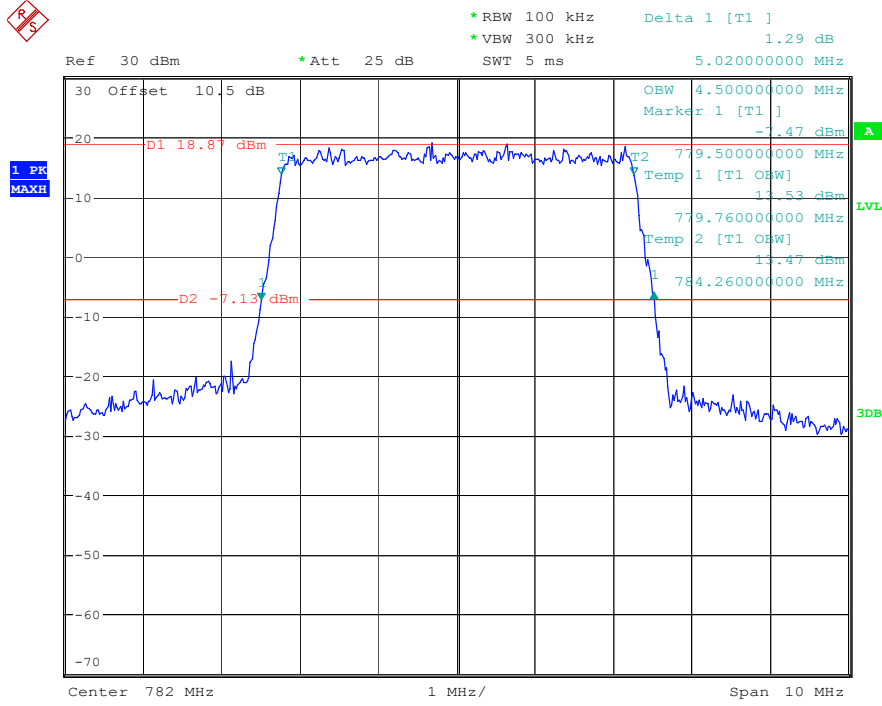

Band 13_5 MHz_Middle_QPSK_RB25#0

Date: 16.MAY.2023 22:50:32