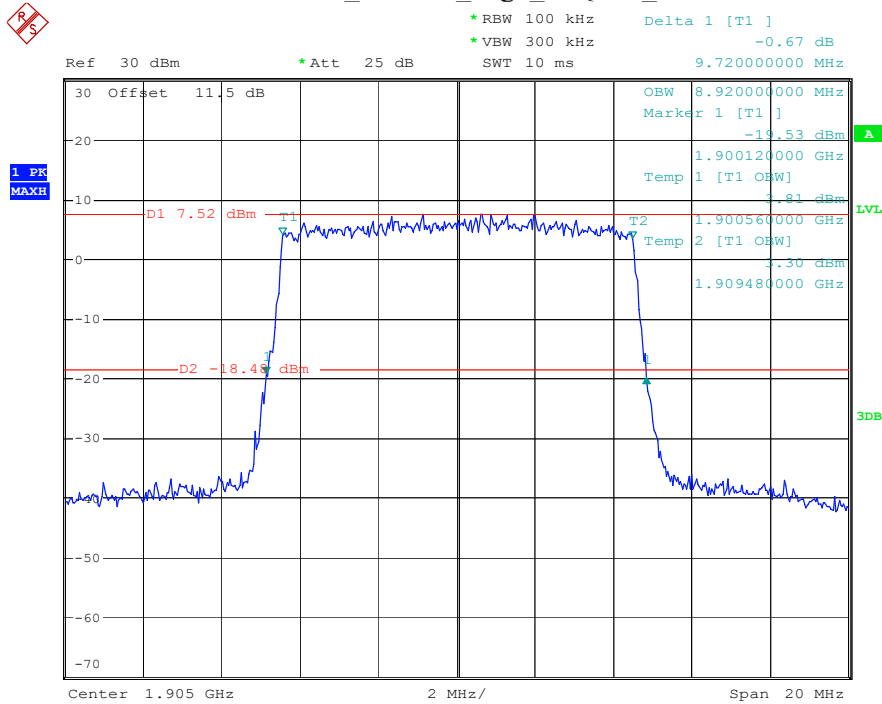

Band 2_10 MHz_High_16QAM_RB50#0

Date: 17.MAY.2023 20:33:11