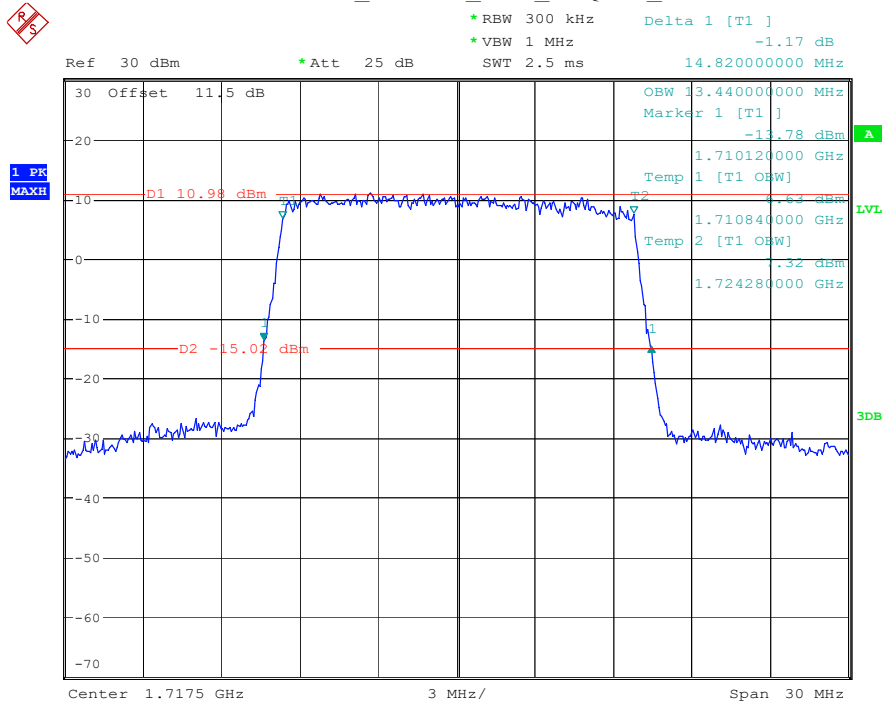

Band 66_15 MHz_Low_16QAM_RB75#0

Date: 17.MAY.2023 21:05:18