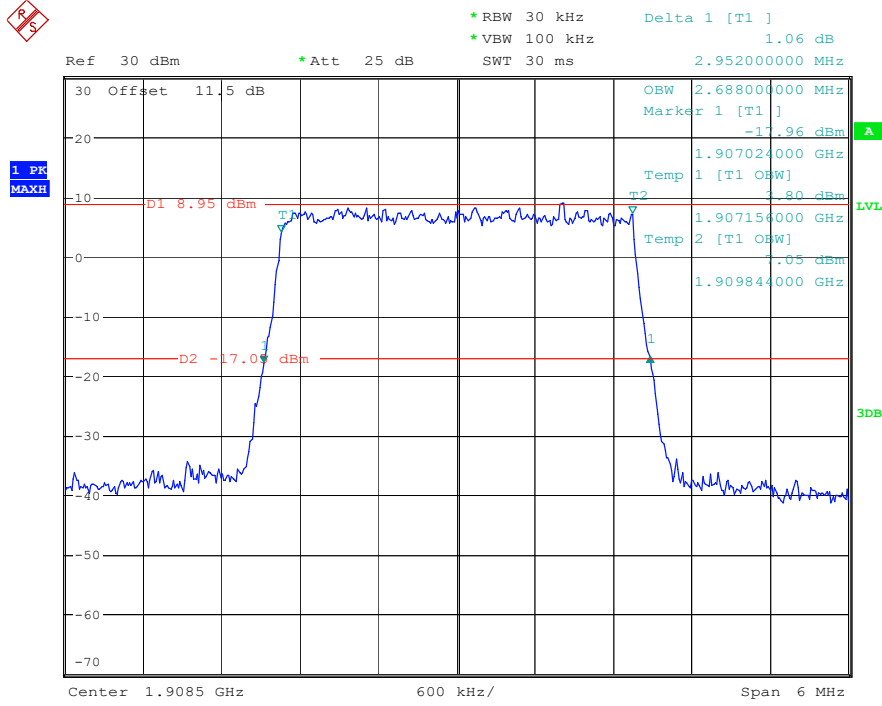

Date: 17.MAY.2023 20:26:18

Band 2_3 MHz_Low_16QAM_RB15#0

Date: 17.MAY.2023 20:26:31

Band 2_3 MHz_Middle_QPSK_RB15#0

Date: 17.MAY.2023 20:26:46

Band 2_3 MHz_Middle_16QAM_RB15#0

Date: 17.MAY.2023 20:27:00

Band 2_3 MHz_High_QPSK_RB15#0