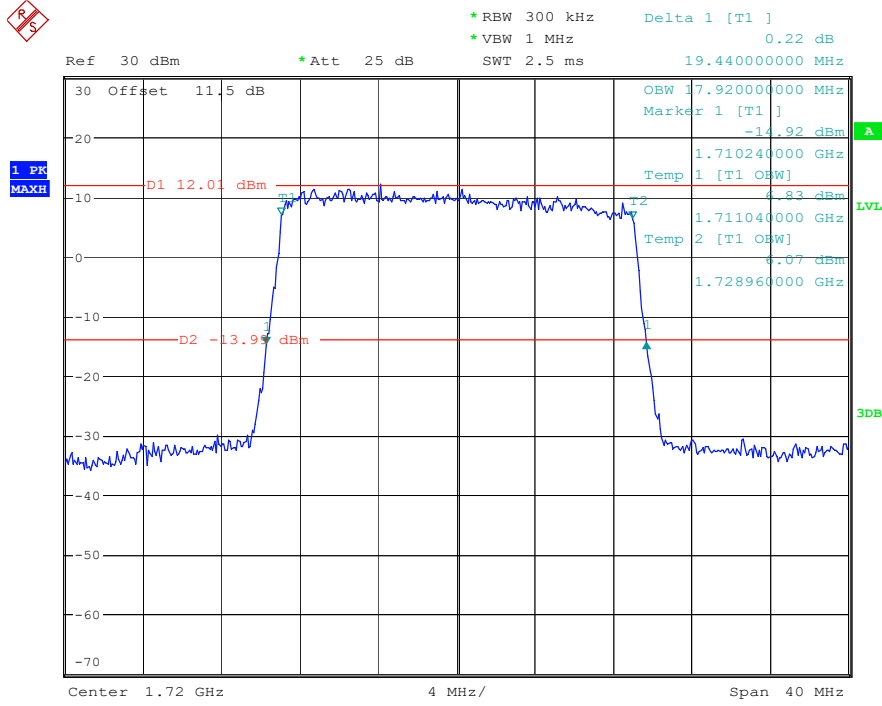

Date: 17.MAY.2023 21:05:53

Band 66_15 MHz_High_QPSK_RB75#0

Date: 17.MAY.2023 21:06:09

Band 66_15 MHz_High_16QAM_RB75#0

Date: 17.MAY.2023 21:06:25

Band 66_20 MHz_Low_QPSK_RB100#0

Date: 17.MAY.2023 21:07:50

Band 66_20 MHz_Low_16QAM_RB100#0