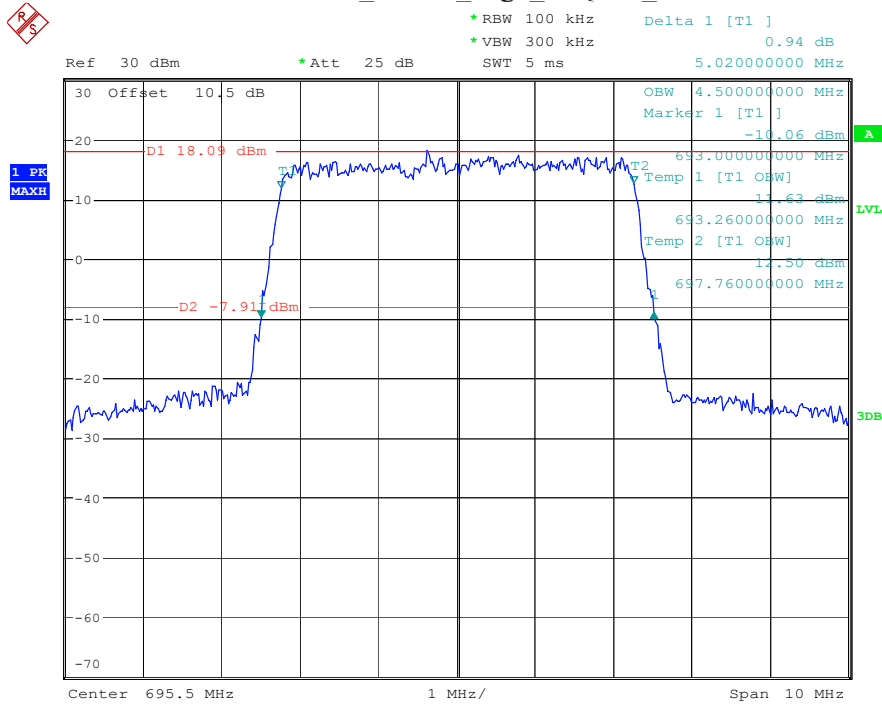

Band 71_5 MHz_High_16QAM_RB25#0

Date: 16.MAY.2023 22:57:43