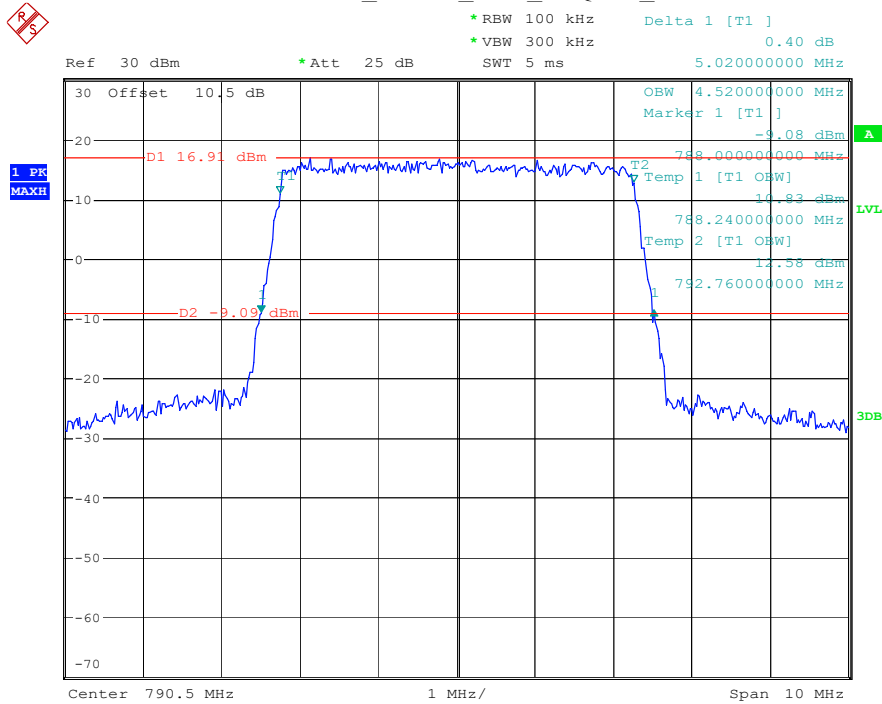

Date: 16.MAY.2023 22:51:26

Band 13_10 MHz_Middle_QPSK_RB50#0

Date: 16.MAY.2023 22:52:46

Band 13_10 MHz_Middle_16QAM_RB50#0

Date: 16.MAY.2023 22:53:03

Band 14_5 MHz_Low_QPSK_RB25#0

Date: 16.MAY.2023 22:53:23

Band 14_5 MHz_Low_16QAM_RB25#0

Date: 16.MAY.2023 22:53:37

Band 14_5 MHz_Middle_QPSK_RB25#0

Date: 16.MAY.2023 22:53:55

Band 14_5 MHz_Middle_16QAM_RB25#0

Date: 16.MAY.2023 22:54:09

Band 14_5 MHz_High_QPSK_RB25#0