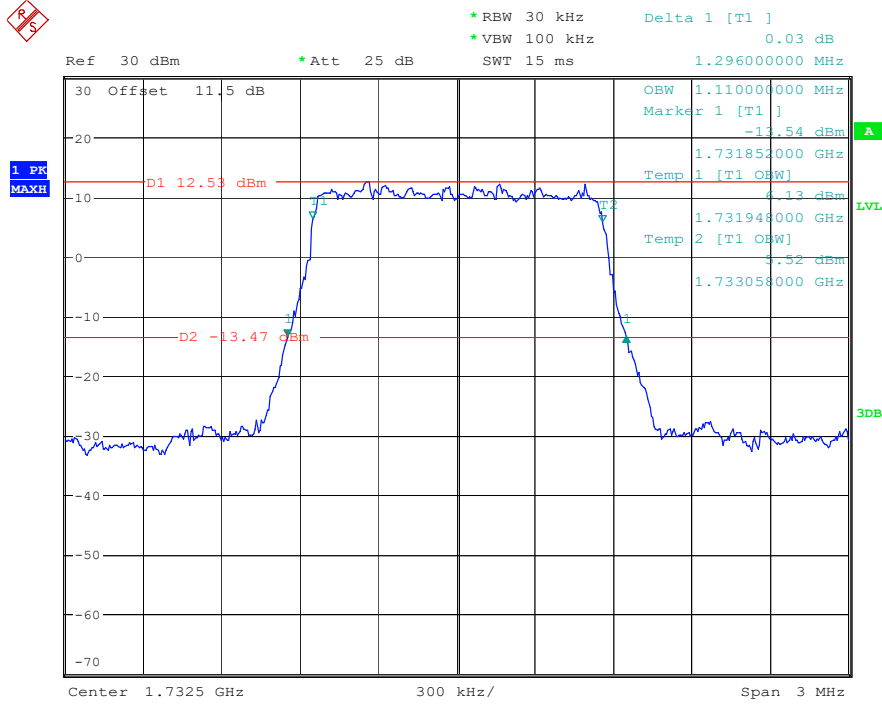

Band 4_1.4 MHz_Middle_QPSK_RB6#0

Date: 17.MAY.2023 20:39:47