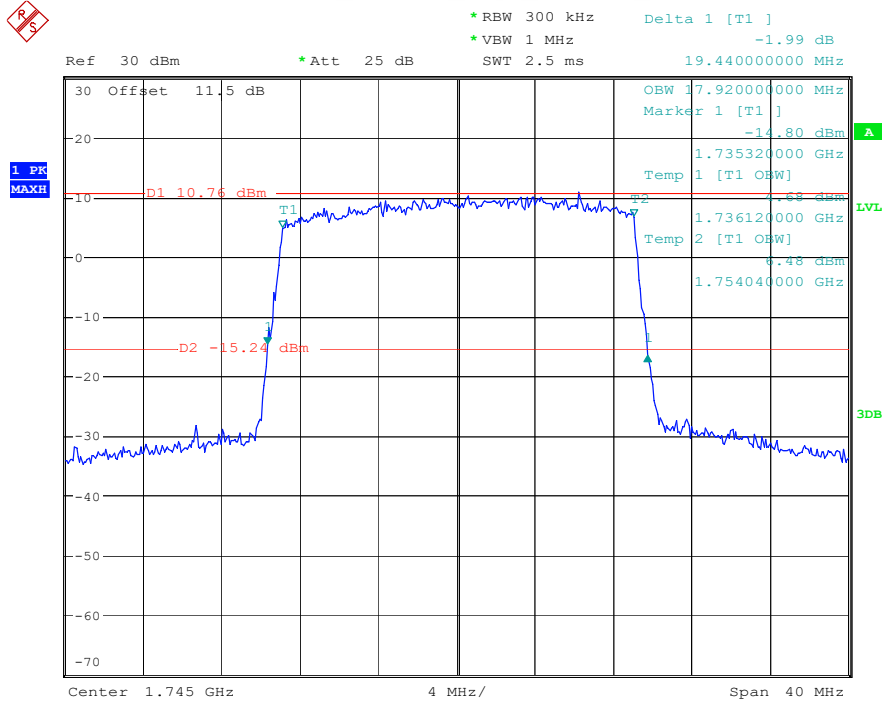

Date: 17.MAY.2023 20:53:05

Band 4_20 MHz_Low_QPSK_RB100#0

Date: 17.MAY.2023 20:54:12

Band 4_20 MHz_Low_16QAM_RB100#0

Date: 17.MAY.2023 20:54:28

Band 4_20 MHz_Middle_QPSK_RB100#0

Date: 17.MAY.2023 20:54:45

Band 4_20 MHz_Middle_16QAM_RB100#0

Date: 17.MAY.2023 20:55:01

Band 4_20 MHz_High_QPSK_RB100#0

Date: 17.MAY.2023 20:55:18

Band 4_20 MHz_High_16QAM_RB100#0

Date: 17.MAY.2023 20:55:36

Band 66_1.4 MHz_Low_QPSK_RB6#0

Date: 17.MAY.2023 20:56:01

Band 66_1.4 MHz_Low_16QAM_RB6#0