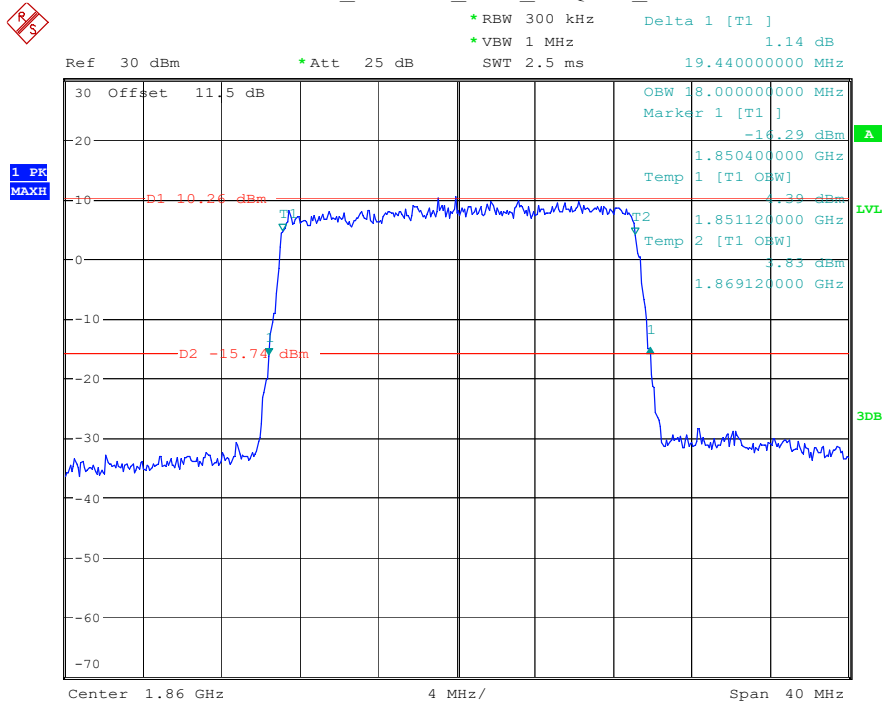

Band 2_20 MHz_Low_16QAM_RB100#0

Date: 17.MAY.2023 20:37:51