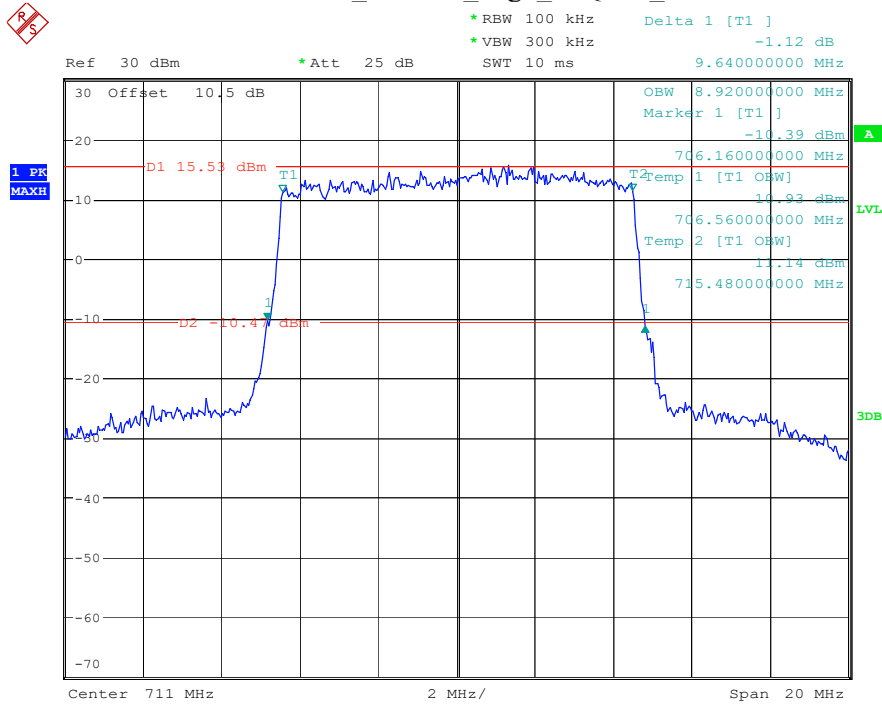

Date: 16.MAY.2023 22:46:57

Band 12_10 MHz_Low_QPSK_RB50#0

Date: 16.MAY.2023 22:48:15

Band 12_10 MHz_Low_16QAM_RB50#0

Date: 16.MAY.2023 22:48:32

Band 12_10 MHz_Middle_QPSK_RB50#0

Date: 16.MAY.2023 22:48:50

Band 12_10 MHz_Middle_16QAM_RB50#0

Date: 16.MAY.2023 22:49:05

Band 12_10 MHz_High_QPSK_RB50#0

Date: 16.MAY.2023 22:49:19

Band 12_10 MHz_High_16QAM_RB50#0

Date: 16.MAY.2023 22:49:37

Band 13_5 MHz_Low_QPSK_RB25#0

Date: 16.MAY.2023 22:49:57

Band 13_5 MHz_Low_16QAM_RB25#0