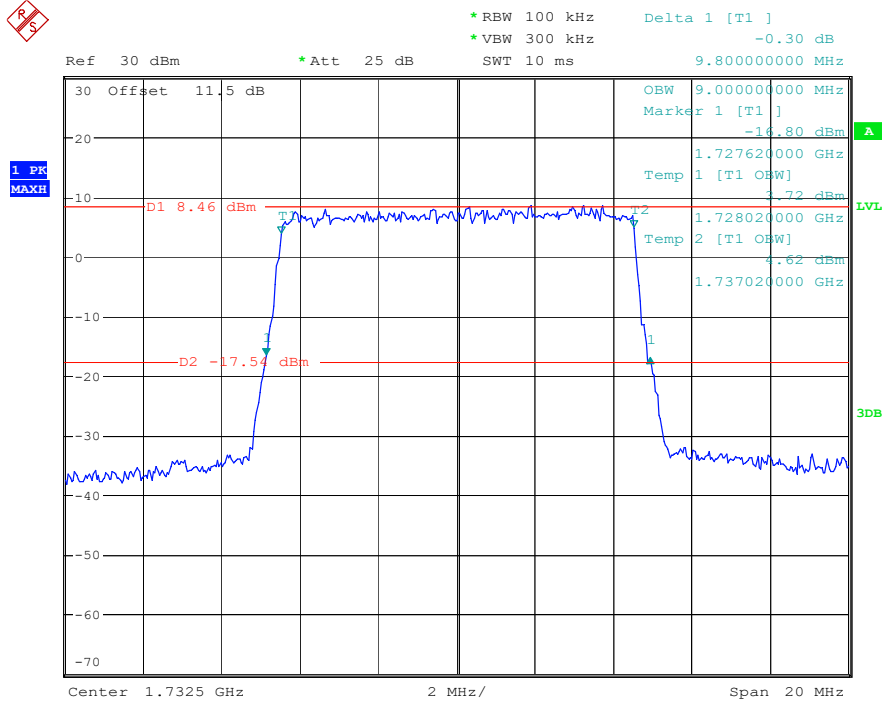

Date: 17.MAY.2023 20:45:55

Band 4_10 MHz_Low_QPSK_RB50#0

Date: 17.MAY.2023 20:48:29

Band 4_10 MHz_Low_16QAM_RB50#0

Date: 17.MAY.2023 20:48:46

Band 4_10 MHz_Middle_QPSK_RB50#0

Date: 17.MAY.2023 20:49:05

Band 4_10 MHz_Middle_16QAM_RB50#0