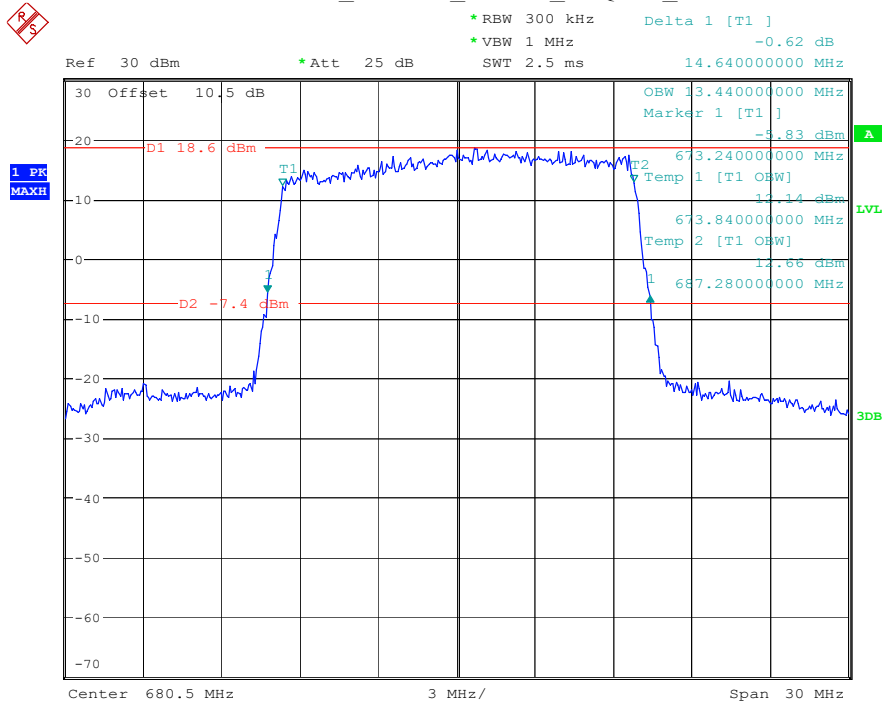

Band 71_15 MHz_Middle_16QAM_RB75#0

Date: 16.MAY.2023 23:02:47