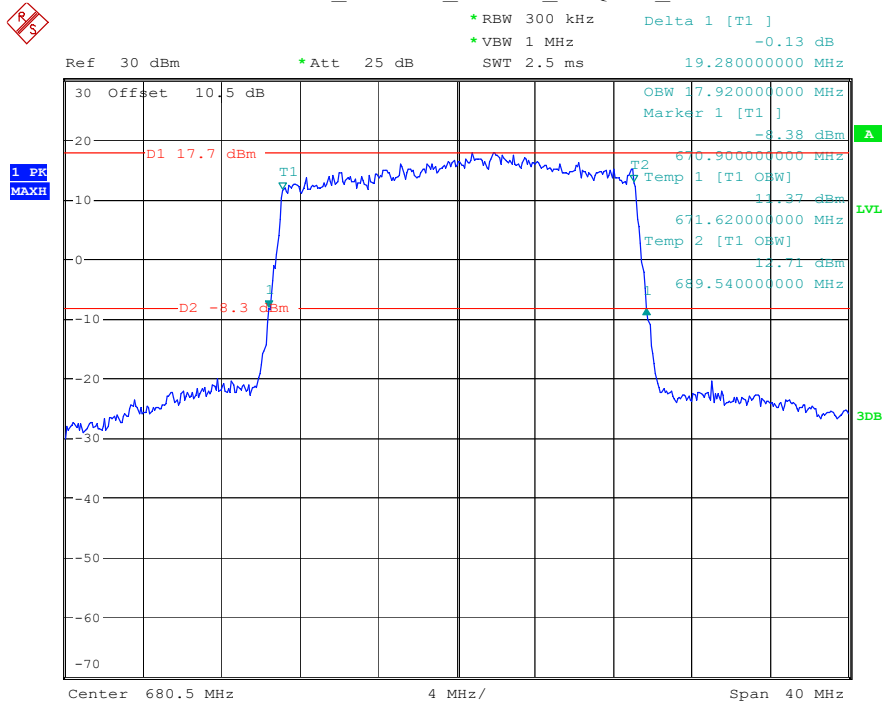

Band 71_20 MHz_Low_QPSK_RB100#0

Date: 16.MAY.2023 23:04:40

Band 71_20 MHz_Low_16QAM_RB100#0

Date: 16.MAY.2023 23:04:55

Band 71_20 MHz_Middle_QPSK_RB100#0

Date: 16.MAY.2023 23:05:15

Band 71_20 MHz_Middle_16QAM_RB100#0