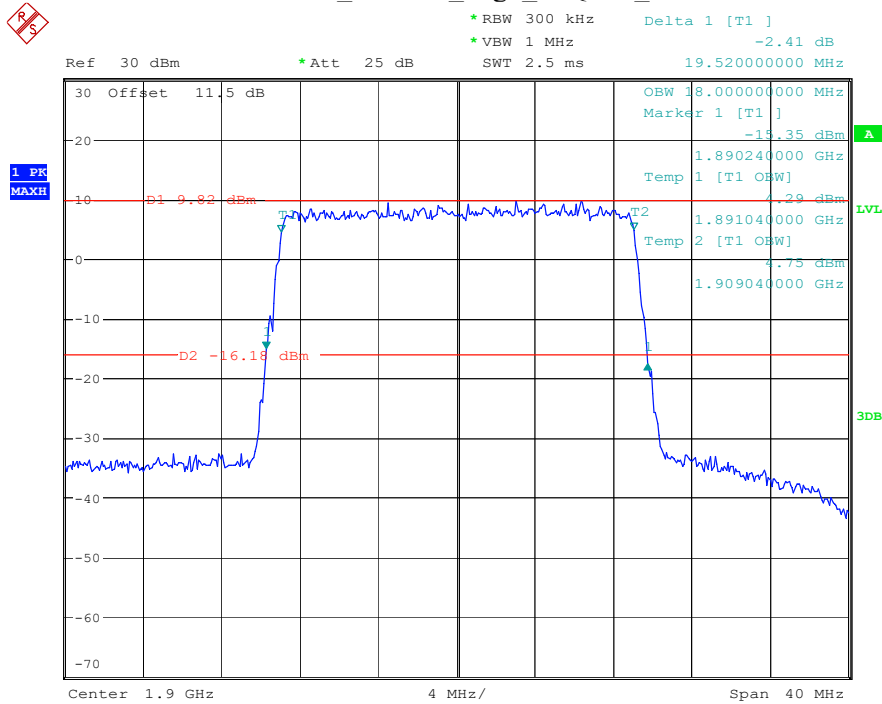

Band 2_20 MHz_High_16QAM_RB100#0

Date: 17.MAY.2023 20:38:59