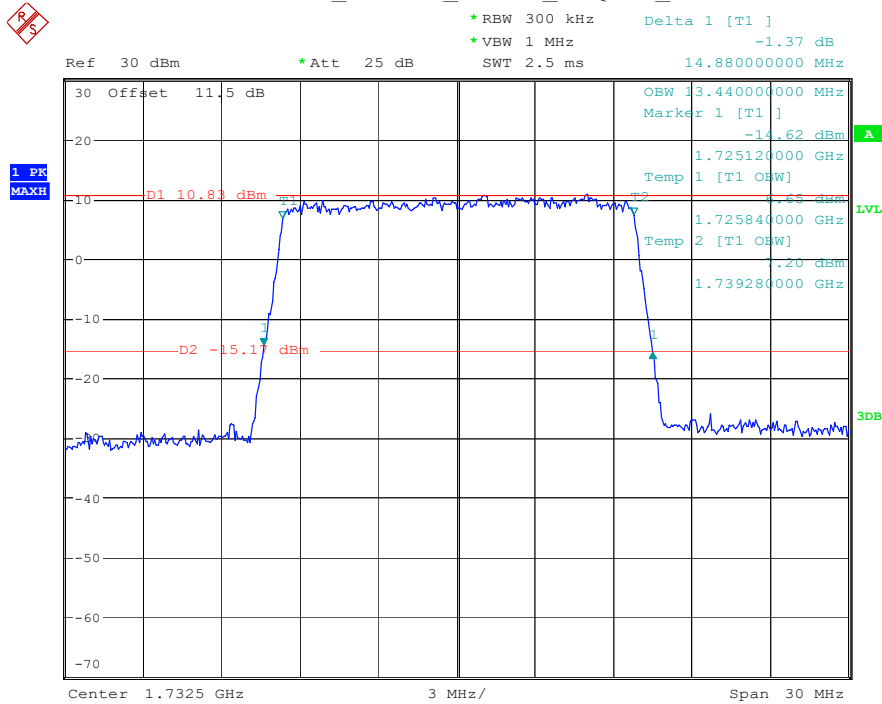

Band 4_15 MHz_Middle_16QAM_RB75#0

Date: 17.MAY.2023 20:52:26