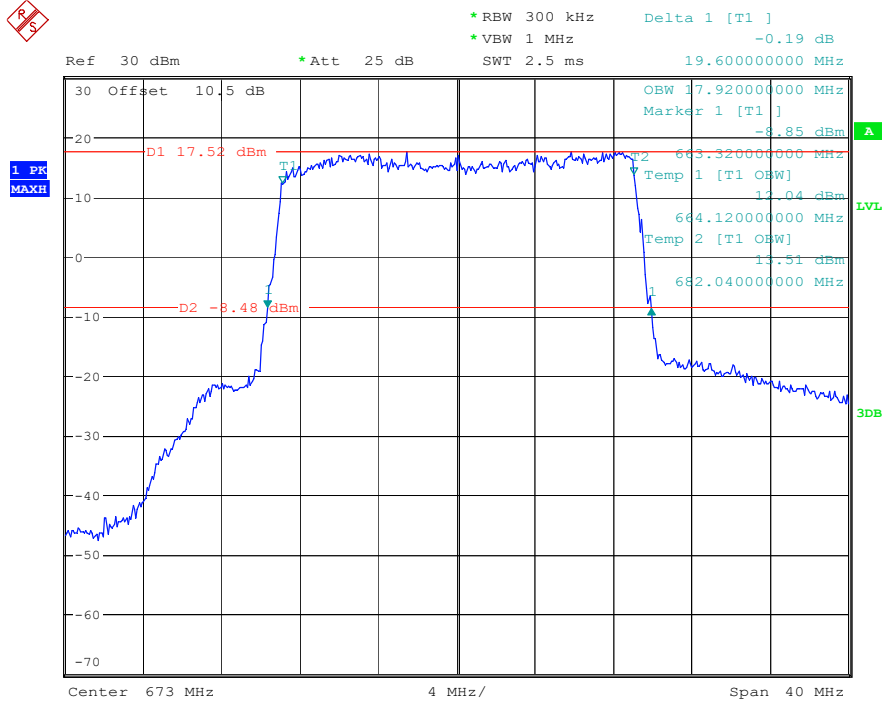

Band 71_20 MHz_Low_QPSK_RB100#0

Date: 16.MAY.2023 23:04:40