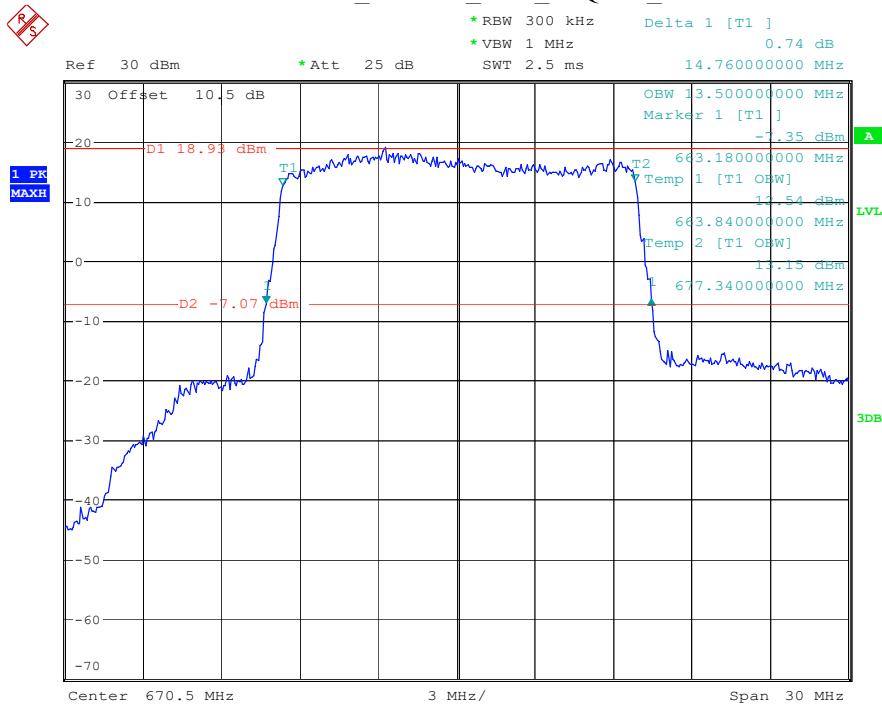

Band 71_10 MHz_High_16QAM_RB50#0

Date: 16.MAY.2023 23:00:44

Band 71_15 MHz_Low_QPSK_RB75#0

Date: 16.MAY.2023 23:01:57

Band 71_15 MHz_Low_16QAM_RB75#0

Date: 16.MAY.2023 23:02:13

Band 71_15 MHz_Middle_QPSK_RB75#0