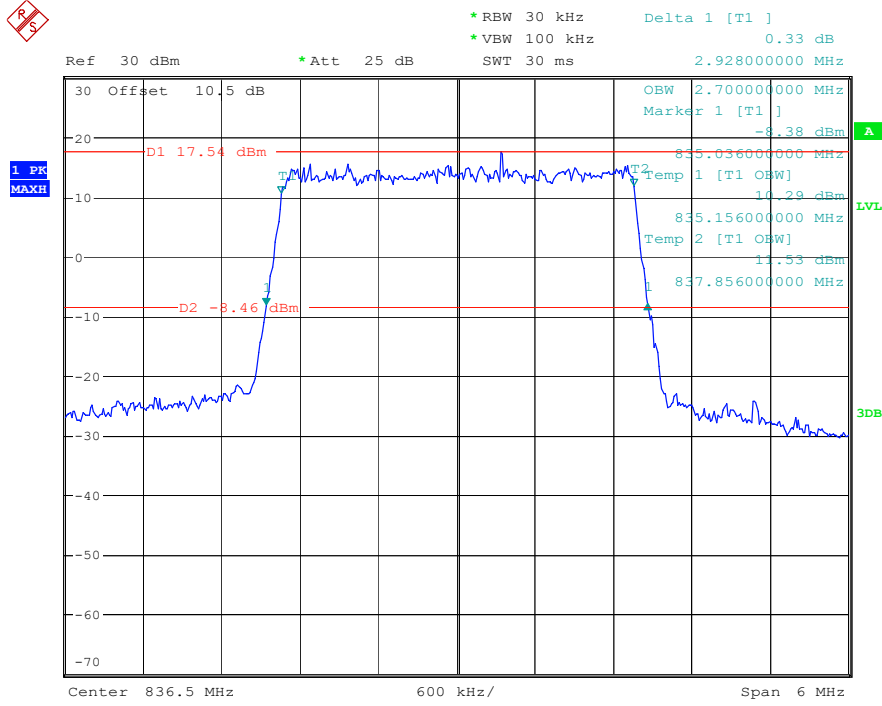

Band 5_3 MHz_Middle_QPSK_RB15#0

Date: 16.MAY.2023 22:32:06