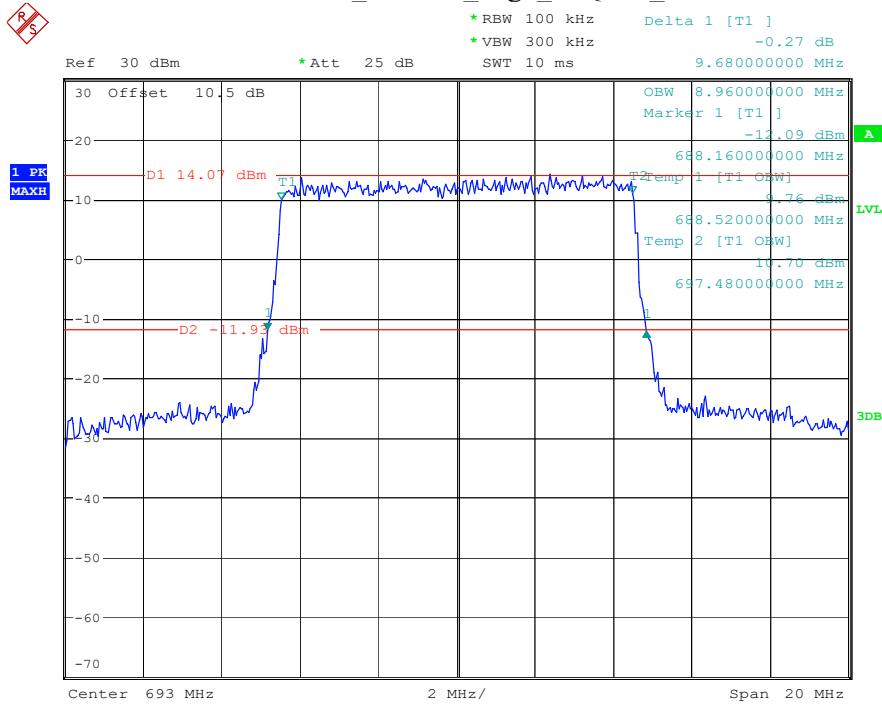

Band 71_10 MHz_High_16QAM_RB50#0

Date: 16.MAY.2023 23:00:44