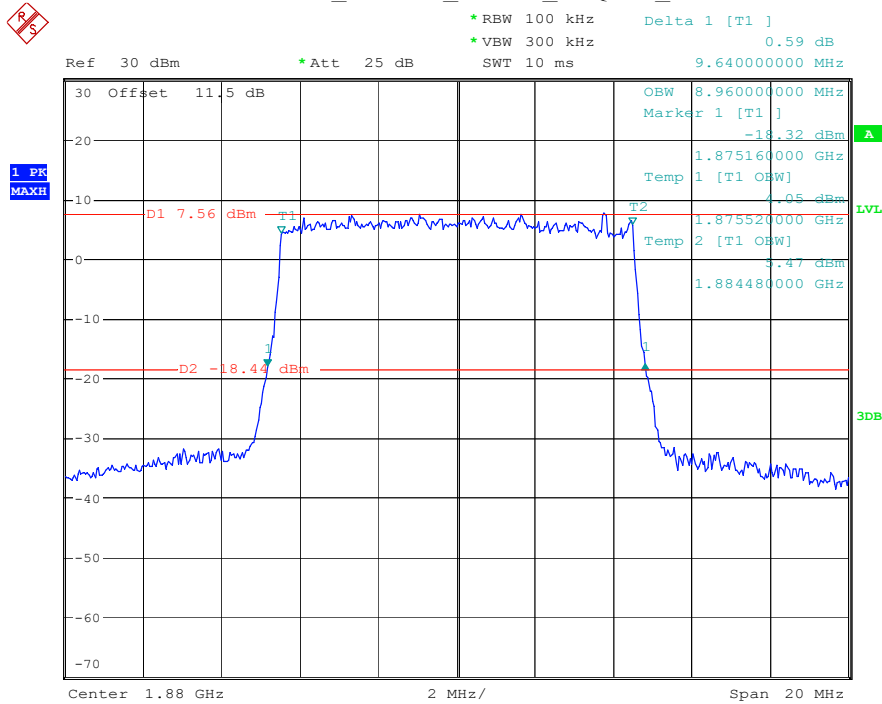

Date: 17.MAY.2023 20:31:44

Band 2_10 MHz_Low_16QAM_RB50#0

Date: 17.MAY.2023 20:32:02

Band 2_10 MHz_Middle_QPSK_RB50#0

Date: 17.MAY.2023 20:32:17

Band 2_10 MHz_Middle_16QAM_RB50#0

Date: 17.MAY.2023 20:32:35

Band 2_10 MHz_High_QPSK_RB50#0