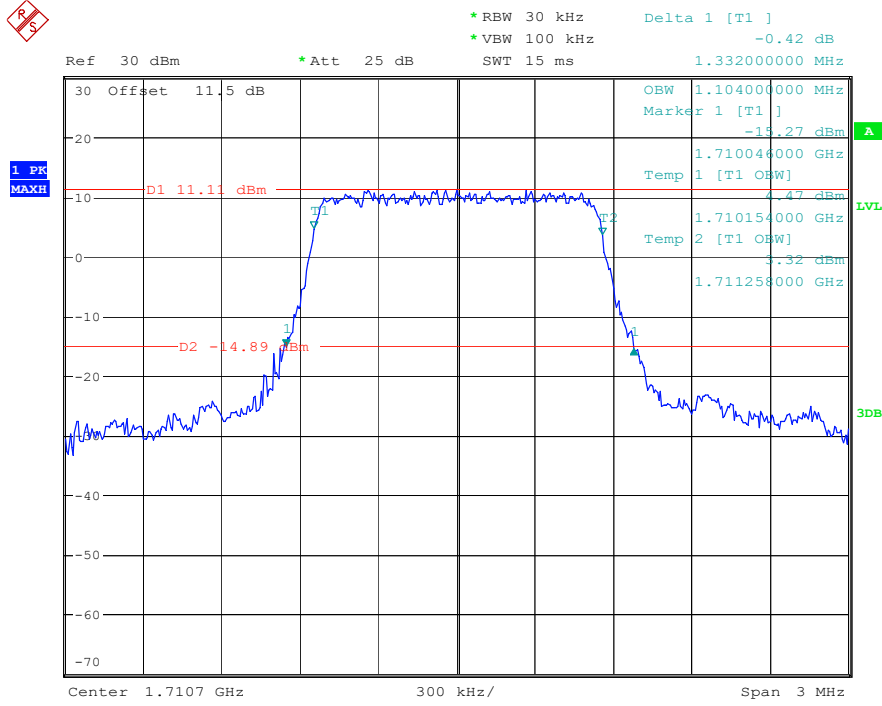

Band 2_20 MHz_High_QPSK_RB100#0

Date: 17.MAY.2023 20:38:40

Band 2_20 MHz_High_16QAM_RB100#0

Date: 17.MAY.2023 20:38:59

Band 4_1.4 MHz_Low_QPSK_RB6#0

Date: 17.MAY.2023 20:39:19

Band 4_1.4 MHz_Low_16QAM_RB6#0