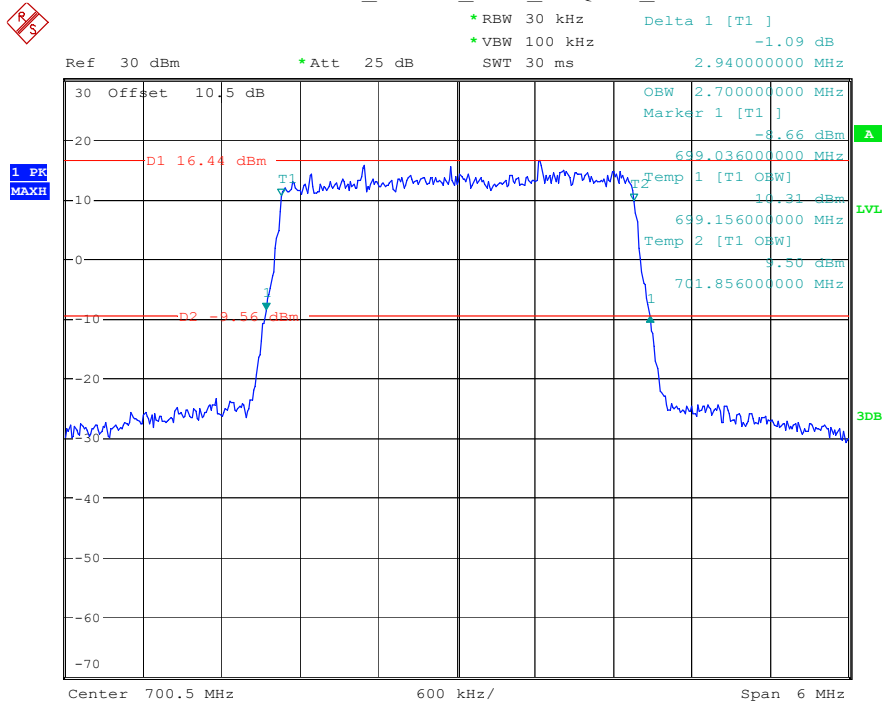

Band 12_3 MHz_Low_16QAM_RB15#0

Date: 16.MAY.2023 22:43:18