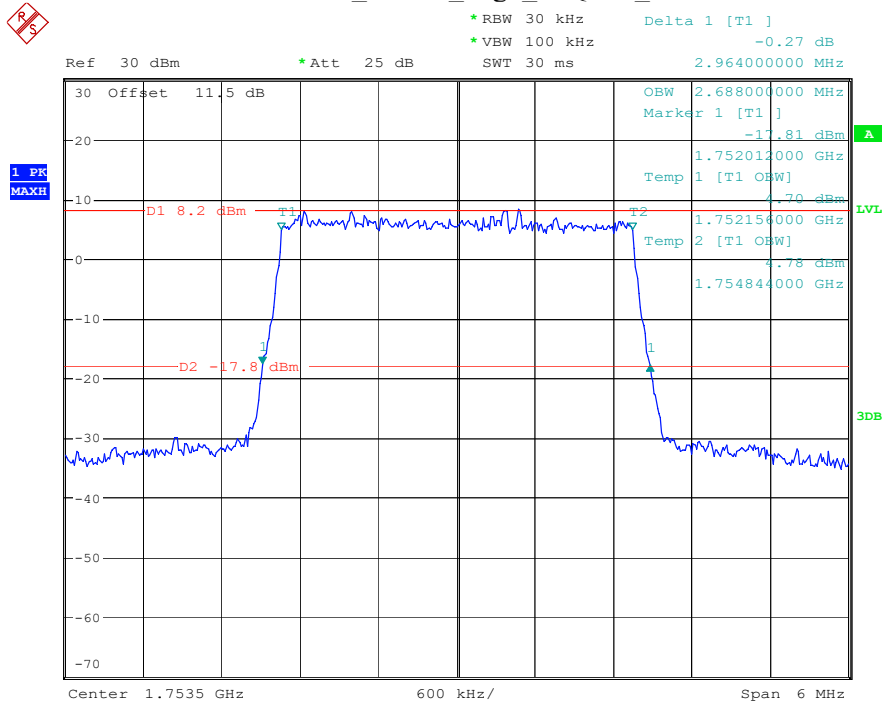

Band 4_3 MHz_High_16QAM_RB15#0

Date: 17.MAY.2023 20:43:28