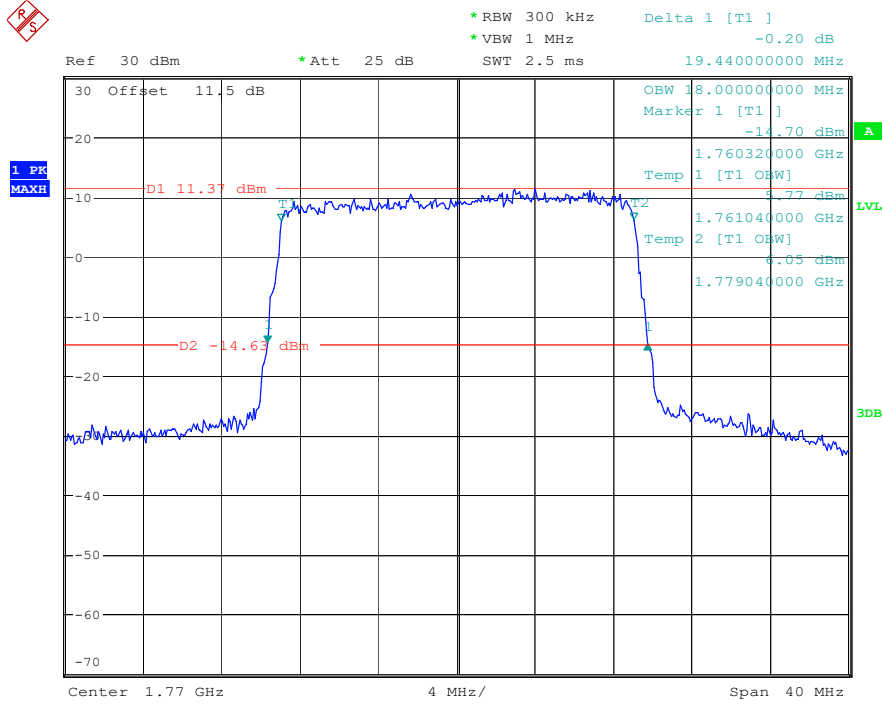

Date: 17.MAY.2023 21:08:10

Band 66_20 MHz_Middle_QPSK_RB100#0

Date: 17.MAY.2023 21:08:26

Band 66_20 MHz_Middle_16QAM_RB100#0

Date: 17.MAY.2023 21:08:42

Band 66_20 MHz_High_QPSK_RB100#0

Date: 17.MAY.2023 21:08:59