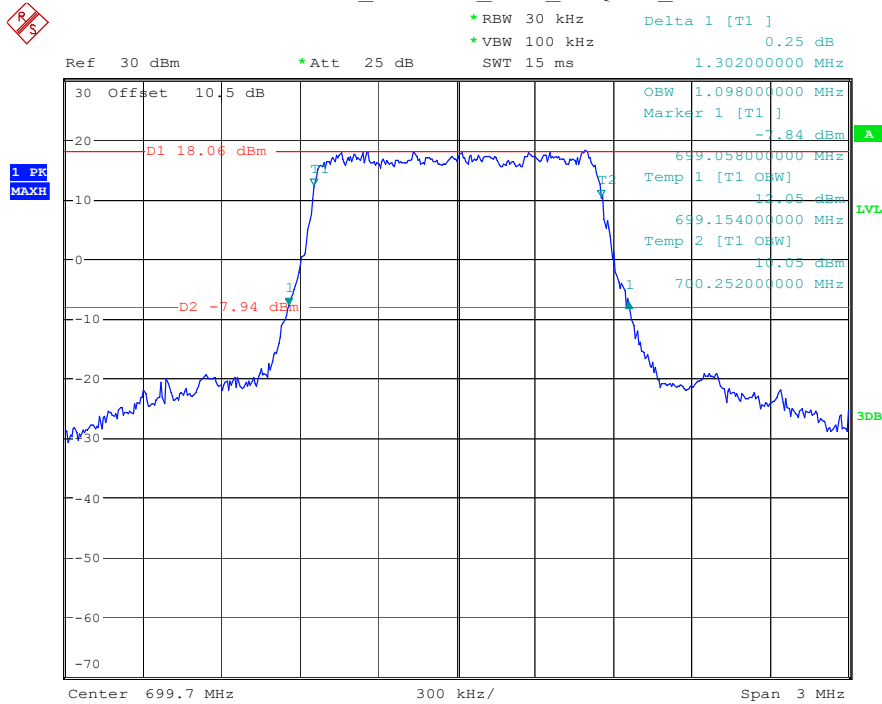

Date: 16.MAY.2023 22:39:59

Band 5_10 MHz_High_16QAM_RB50#0

Date: 16.MAY.2023 22:40:16

Band 12_1.4 MHz_Low_QPSK_RB6#0

Date: 16.MAY.2023 22:40:38

Band 12_1.4 MHz_Low_16QAM_RB6#0

Date: 16.MAY.2023 22:40:51

Band 12_1.4 MHz_Middle_QPSK_RB6#0