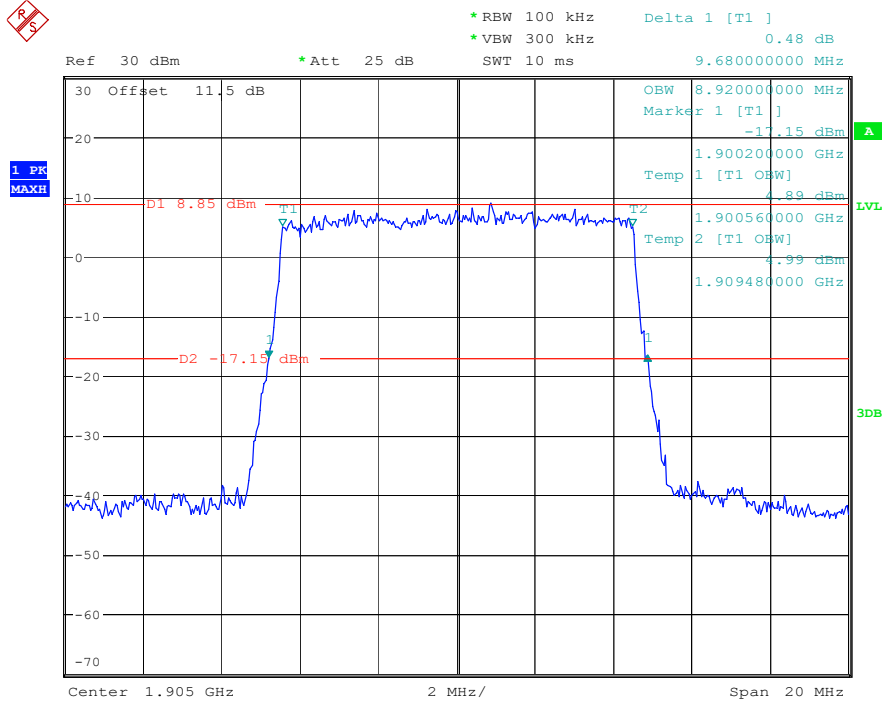

Date: 17.MAY.2023 20:31:44

Band 2_10 MHz_Low_16QAM_RB50#0

Date: 17.MAY.2023 20:32:02

Band 2_10 MHz_Middle_QPSK_RB50#0

Date: 17.MAY.2023 20:32:17

Band 2_10 MHz_Middle_16QAM_RB50#0

Date: 17.MAY.2023 20:32:35

Band 2_10 MHz_High_QPSK_RB50#0