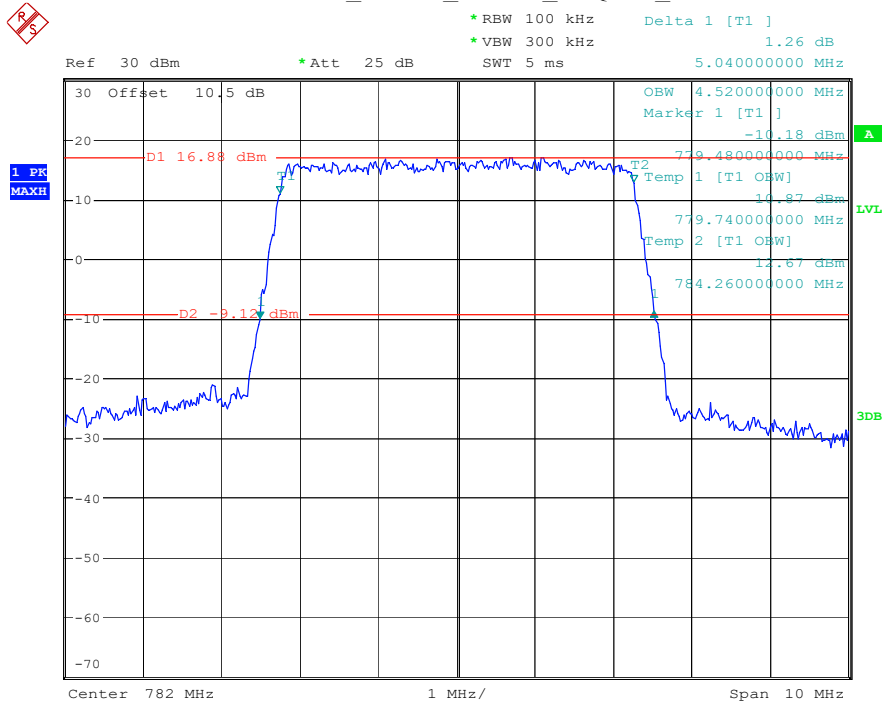

Band 13_5 MHz_Middle_16QAM_RB25#0

Date: 16.MAY.2023 22:50:49