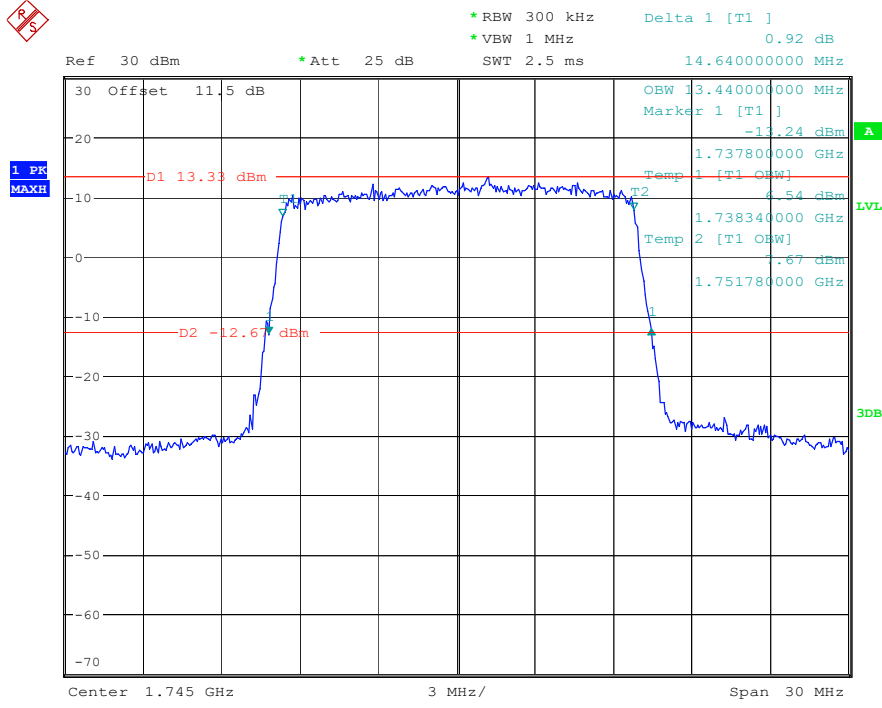

Band 66_15 MHz_Low_QPSK_RB75#0

Date: 17.MAY.2023 21:05:02

Band 66_15 MHz_Low_16QAM_RB75#0

Date: 17.MAY.2023 21:05:18

Band 66_15 MHz_Middle_QPSK_RB75#0

Date: 17.MAY.2023 21:05:34

Band 66_15 MHz_Middle_16QAM_RB75#0

Date: 17.MAY.2023 21:05:53

Band 66_15 MHz_High_QPSK_RB75#0

Date: 17.MAY.2023 21:06:09

Band 66_15 MHz_High_16QAM_RB75#0

Date: 17.MAY.2023 21:06:25

Band 66_20 MHz_Low_QPSK_RB100#0

Date: 17.MAY.2023 21:07:50

Band 66_20 MHz_Low_16QAM_RB100#0