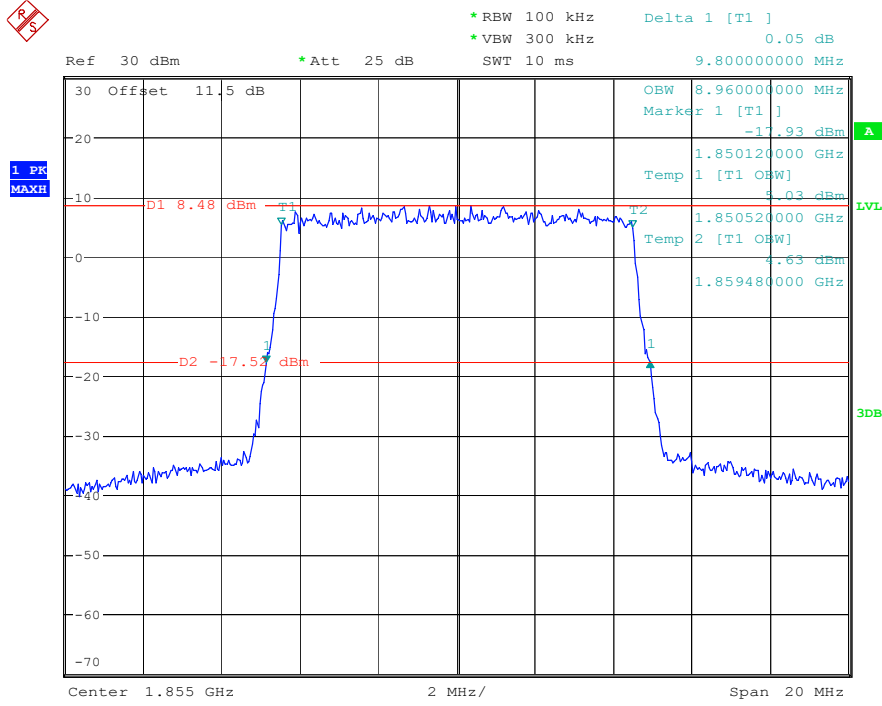

Date: 17.MAY.2023 20:29:12

Band 2_5 MHz_Middle_16QAM_RB25#0

Date: 17.MAY.2023 20:29:26

Band 2_5 MHz_High_QPSK_RB25#0

Date: 17.MAY.2023 20:29:44

Band 2_5 MHz_High_16QAM_RB25#0

Date: 17.MAY.2023 20:30:01

Band 2_10 MHz_Low_QPSK_RB50#0