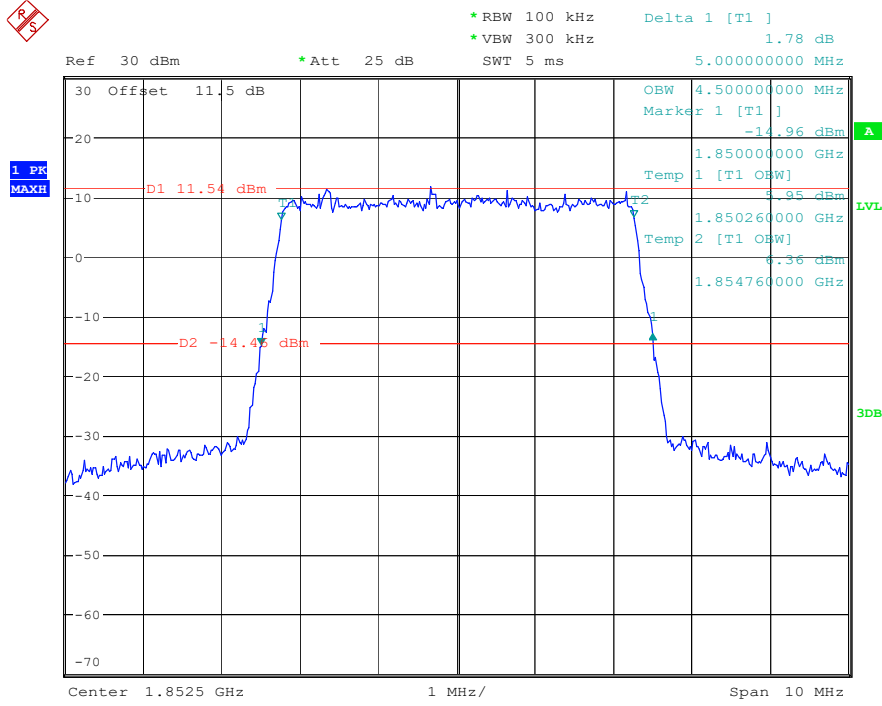

Band 2_5 MHz_Low_QPSK_RB25#0

Date: 17.MAY.2023 20:28:42