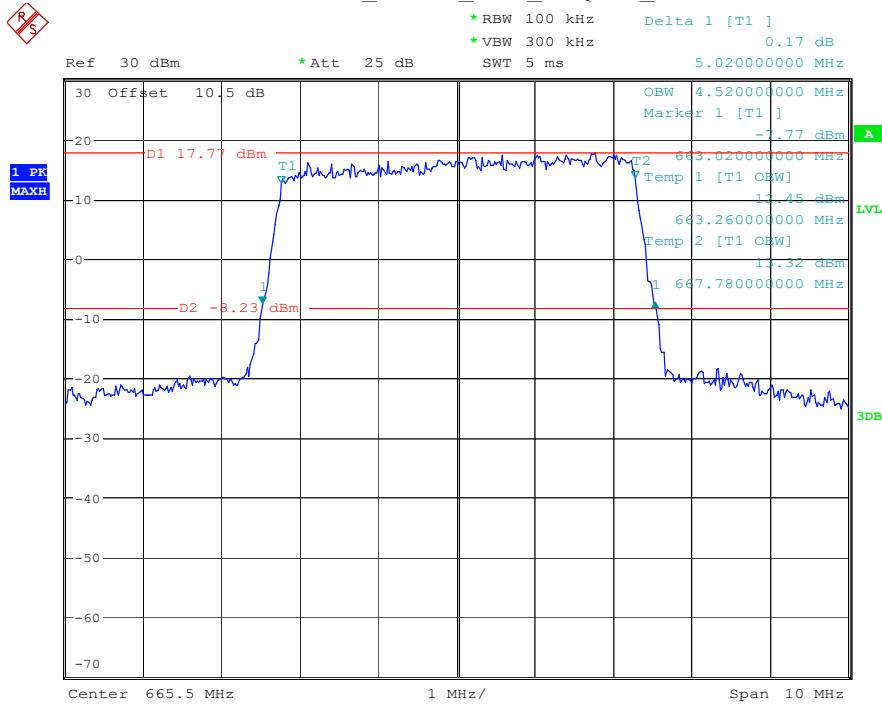

Band 71_5 MHz_Low_16QAM_RB25#0

Date: 16.MAY.2023 22:56:40