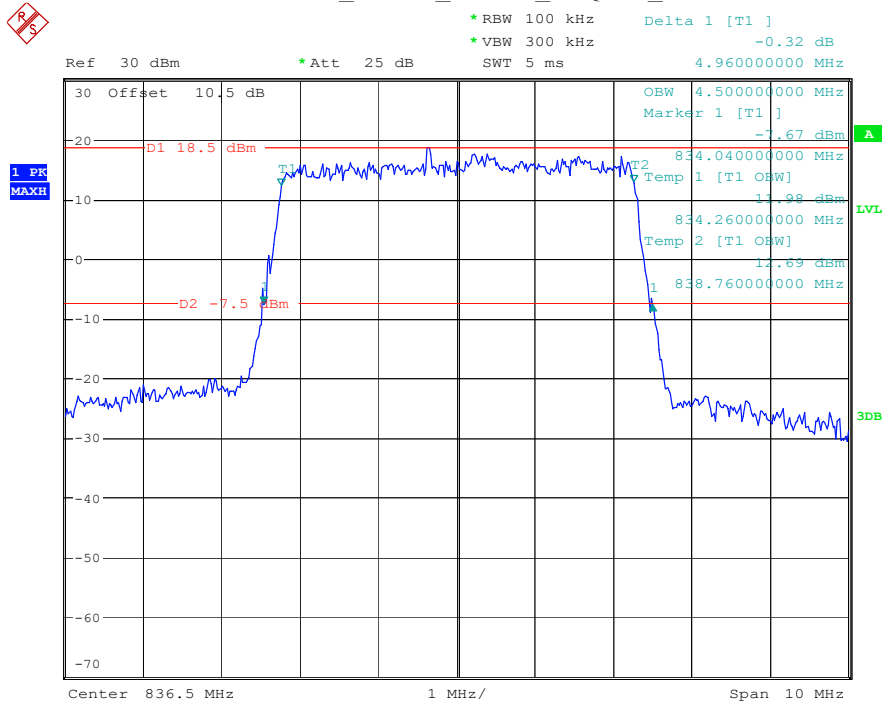

Date: 16.MAY.2023 22:32:33

Band 5_3 MHz_High_16QAM_RB15#0

Date: 16.MAY.2023 22:32:47

Band 5_5 MHz_Low_QPSK_RB25#0

Date: 16.MAY.2023 22:34:40

Band 5_5 MHz_Low_16QAM_RB25#0

Date: 16.MAY.2023 22:34:57

Band 5_5 MHz_Middle_QPSK_RB25#0

Date: 16.MAY.2023 22:35:15

Band 5_5 MHz_Middle_16QAM_RB25#0

Date: 16.MAY.2023 22:35:32

Band 5_5 MHz_High_QPSK_RB25#0

Date: 16.MAY.2023 22:35:49

Band 5_5 MHz_High_16QAM_RB25#0

Date: 16.MAY.2023 22:36:06

Band 5_10 MHz_Low_QPSK_RB50#0