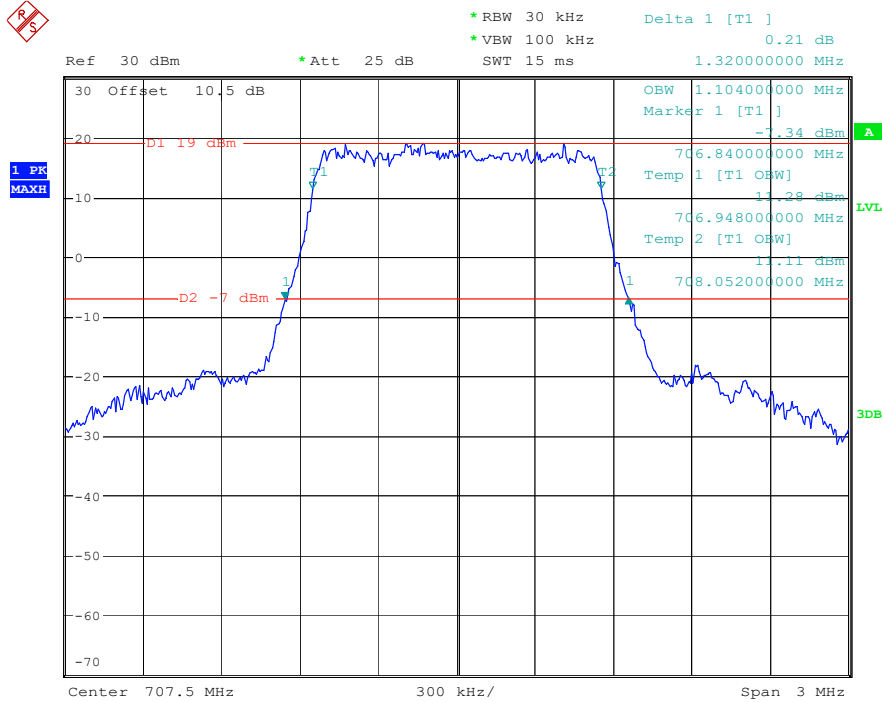

Date: 16.MAY.2023 22:39:59

Band 5_10 MHz_High_16QAM_RB50#0

Date: 16.MAY.2023 22:40:16

Band 12_1.4 MHz_Low_QPSK_RB6#0

Date: 16.MAY.2023 22:40:38

Band 12_1.4 MHz_Low_16QAM_RB6#0

Date: 16.MAY.2023 22:40:51

Band 12_1.4 MHz_Middle_QPSK_RB6#0

Date: 16.MAY.2023 22:41:05

Band 12_1.4 MHz_Middle_16QAM_RB6#0

Date: 16.MAY.2023 22:41:19

Band 12_1.4 MHz_High_QPSK_RB6#0

Date: 16.MAY.2023 22:41:36

Band 12_1.4 MHz_High_16QAM_RB6#0

Date: 16.MAY.2023 22:41:49