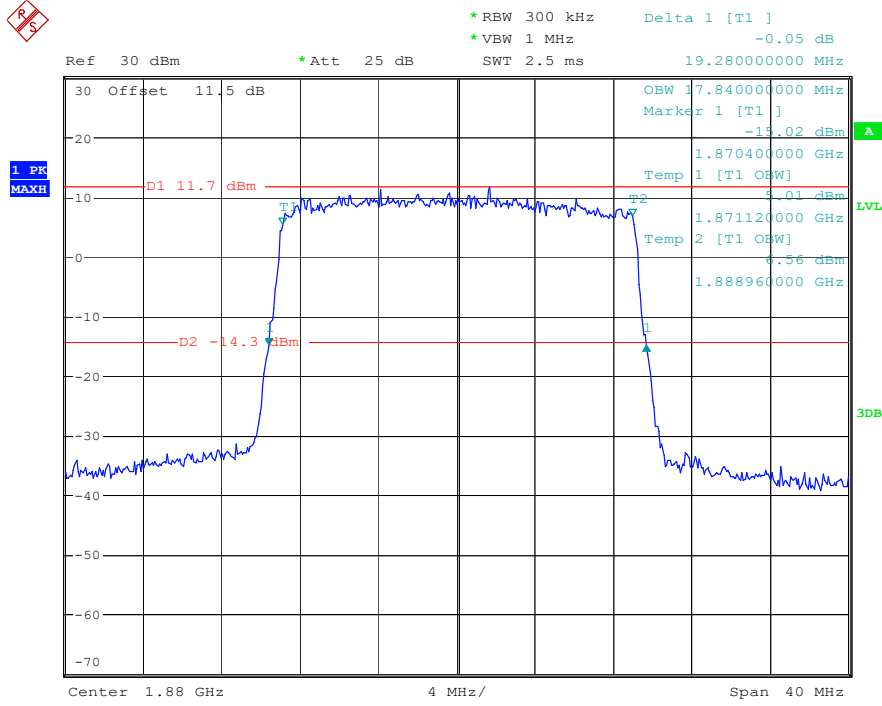

Band 2_20 MHz_Middle_QPSK_RB100#0

Date: 17.MAY.2023 20:38:08