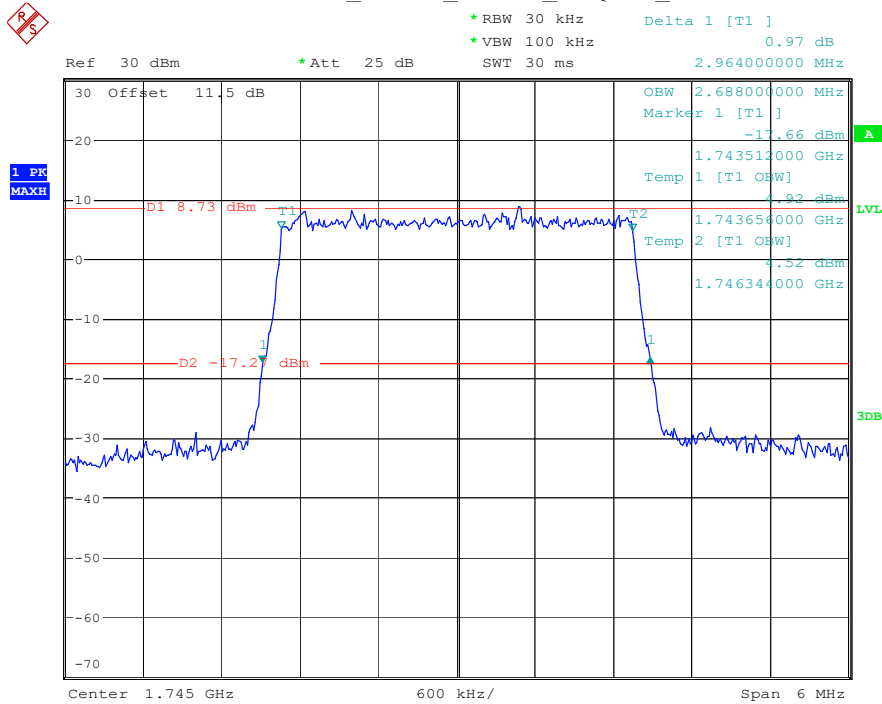

Band 66_3 MHz_Middle_16QAM_RB15#0

Date: 17.MAY.2023 20:58:31