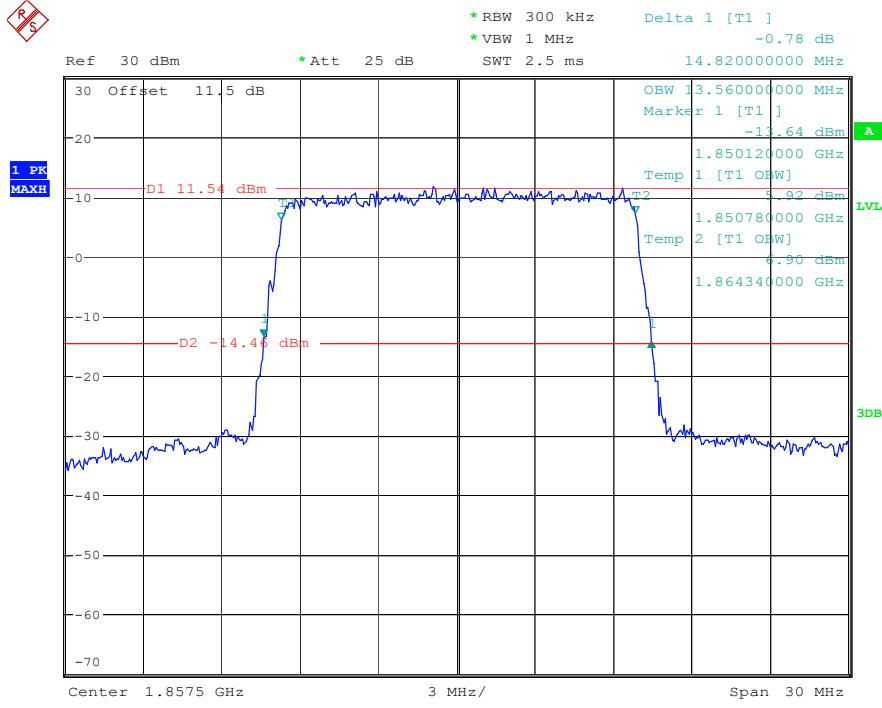

Band 2_15 MHz_Low_QPSK_RB75#0

Date: 17.MAY.2023 20:34:40