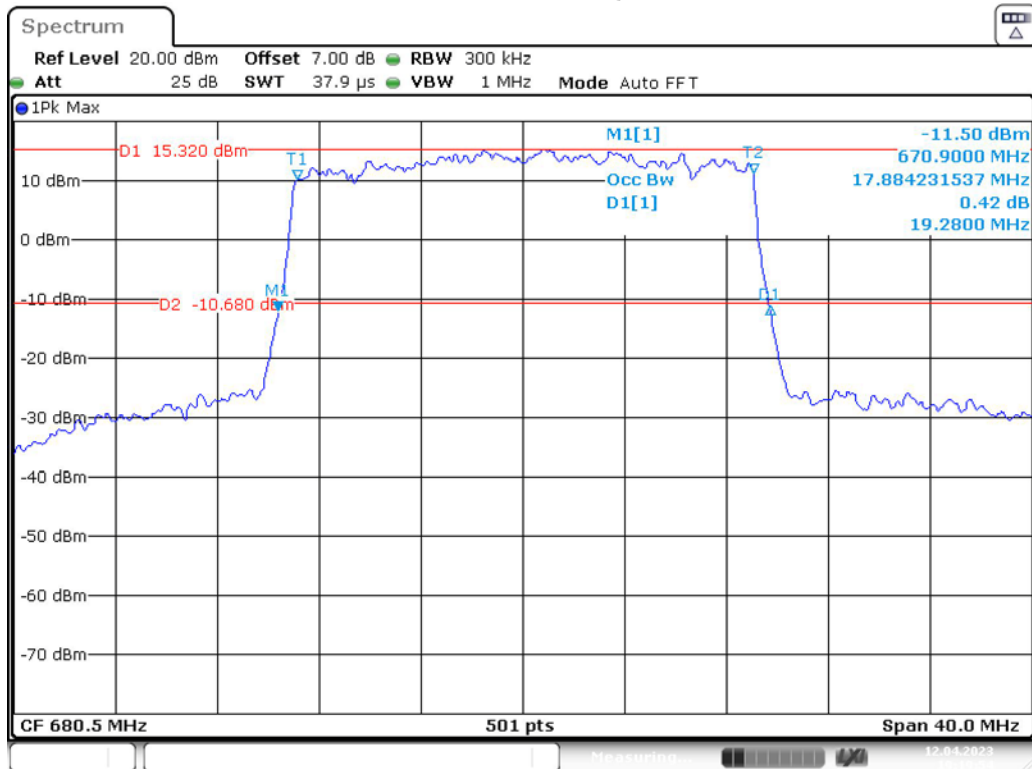

Date: 12.APR.2023 19:15:08

Band 71\_15 MHz\_High\_16QAM\_RB75#0

Date: 12.APR.2023 19:15:30

Band 71\_20 MHz\_Low\_QPSK\_RB100#0

Band 71\_20 MHz\_Low\_16QAM\_RB100#0

Band 71\_20 MHz\_Middle\_QPSK\_RB100#0

Band 71\_20 MHz\_Middle\_16QAM\_RB100#0