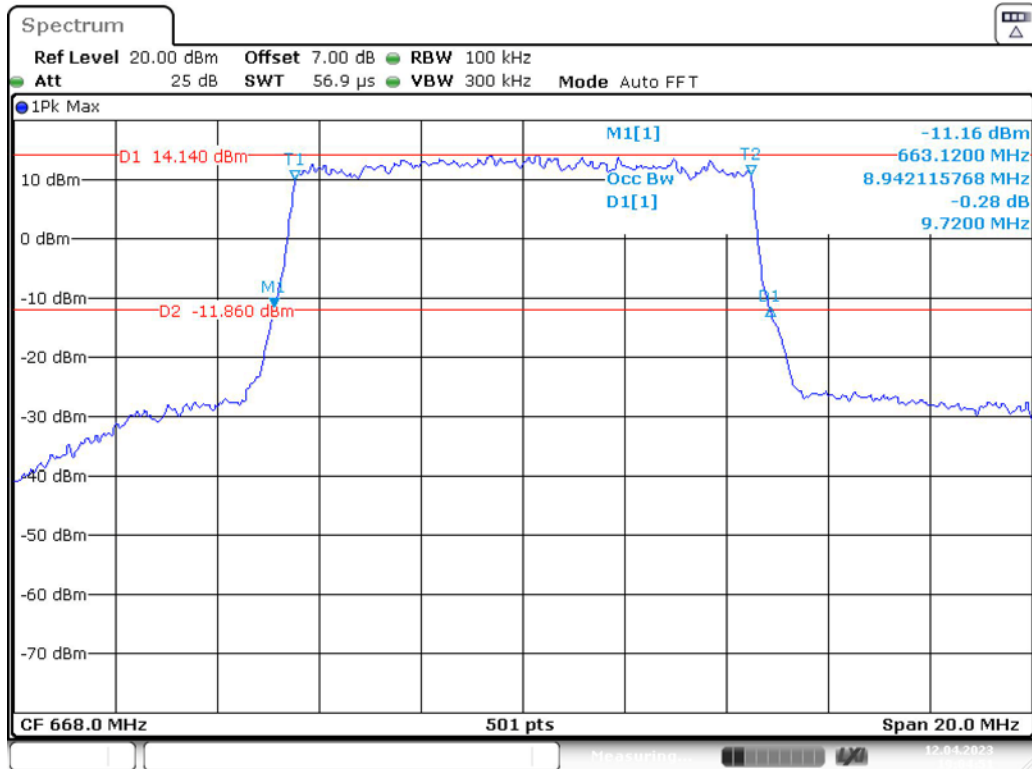

Band 71_10 MHz_Low_QPSK_RB50#0