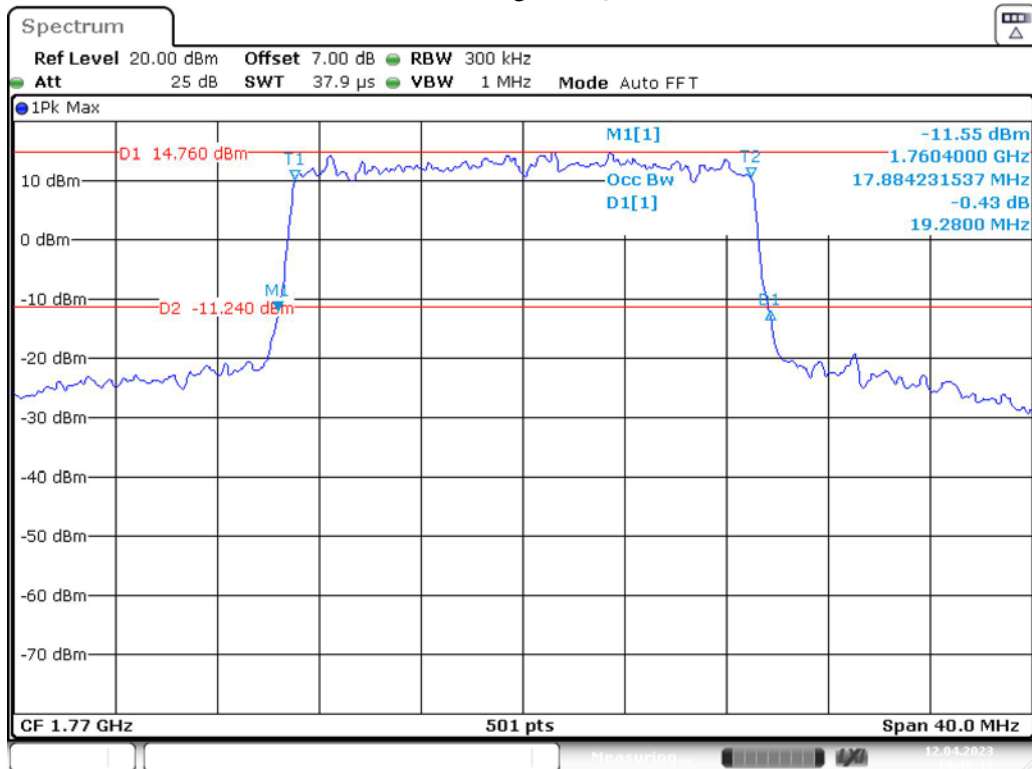

Band 66\_20 MHz\_Low\_QPSK\_RB100#0

Band 66\_20 MHz\_Low\_16QAM\_RB100#0

Band 66\_20 MHz\_Middle\_QPSK\_RB100#0

Band 66\_20 MHz\_Middle\_16QAM\_RB100#0

Band 66\_20 MHz\_High\_QPSK\_RB100#0

Band 66\_20 MHz\_High\_16QAM\_RB100#0