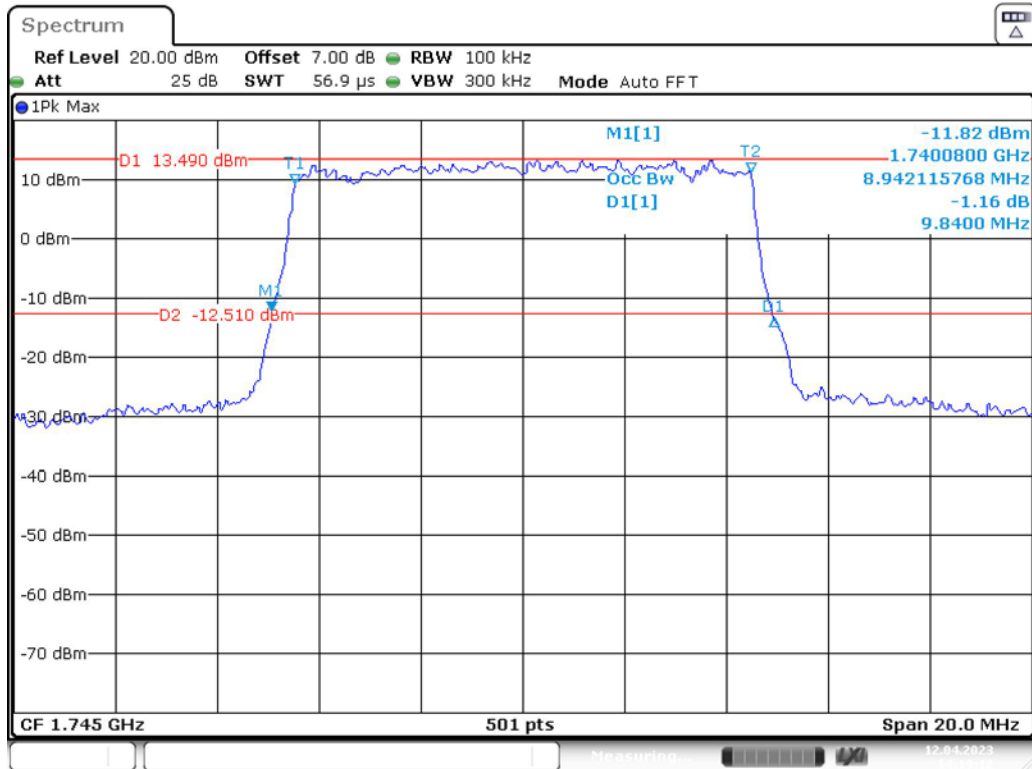

Band 66\_10 MHz\_Middle\_QPSK\_RB50#0

Date: 12.APR.2023 14:19:12

Band 66\_10 MHz\_Middle\_16QAM\_RB50#0

Date: 12.APR.2023 14:19:34

Band 66\_10 MHz\_High\_QPSK\_RB50#0

Band 66\_10 MHz\_High\_16QAM\_RB50#0

Band 66\_15 MHz\_Low\_QPSK\_RB75#0