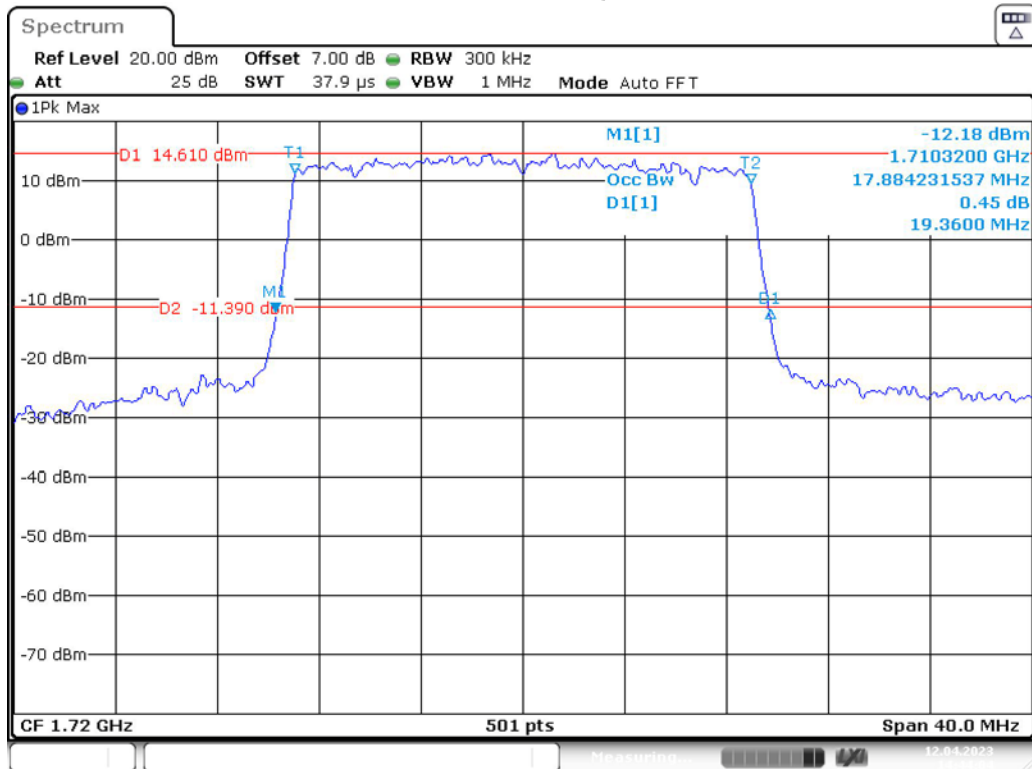

Band 66\_15 MHz\_Low\_16QAM\_RB75#0

Band 66\_15 MHz\_Middle\_QPSK\_RB75#0

Date: 12.APR.2023 14:37:32

Band 66\_15 MHz\_Middle\_16QAM\_RB75#0

Date: 12.APR.2023 14:37:54

Band 66\_15 MHz\_High\_QPSK\_RB75#0

Band 66\_15 MHz\_High\_16QAM\_RB75#0

Band 66\_20 MHz\_Low\_QPSK\_RB100#0

Band 66\_20 MHz\_Low\_16QAM\_RB100#0

Band 66\_20 MHz\_Middle\_QPSK\_RB100#0

Band 66\_20 MHz\_Middle\_16QAM\_RB100#0

Band 66\_20 MHz\_High\_QPSK\_RB100#0

Band 66\_20 MHz\_High\_16QAM\_RB100#0