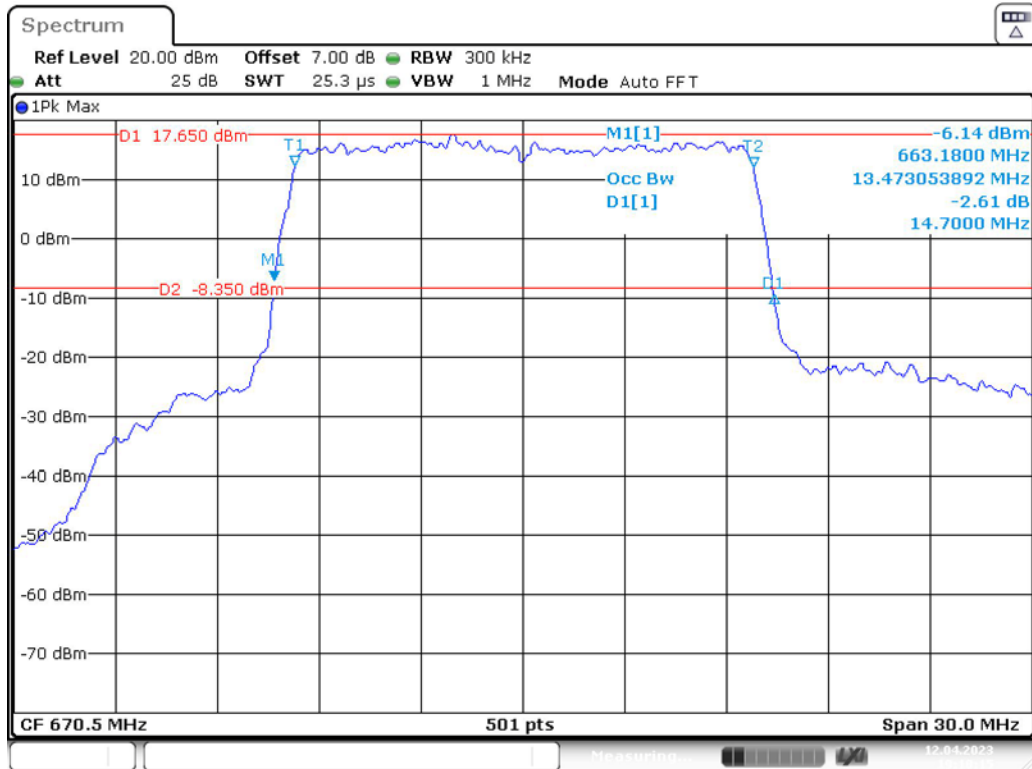

Band 71\_15 MHz\_Low\_QPSK\_RB75#0

Band 71\_15 MHz\_Low\_16QAM\_RB75#0

Band 71\_15 MHz\_Middle\_QPSK\_RB75#0

Date: 12.APR.2023 19:12:16

Band 71\_15 MHz\_Middle\_16QAM\_RB75#0

Date: 12.APR.2023 19:12:41

Band 71\_15 MHz\_High\_QPSK\_RB75#0