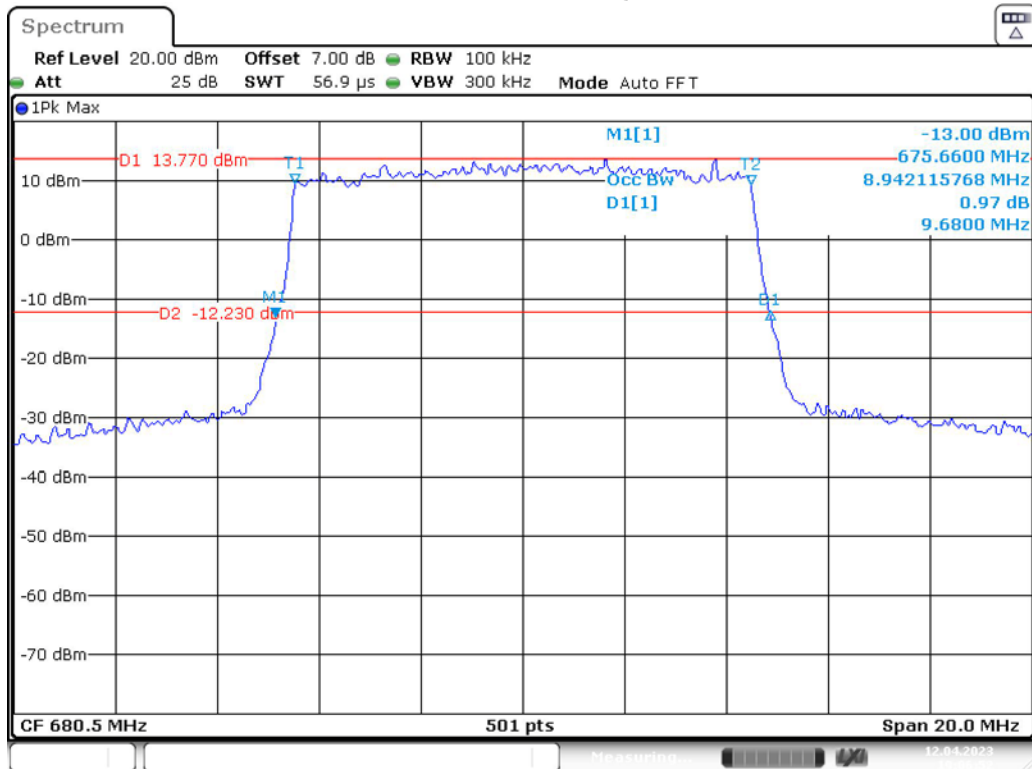

Band 71_10 MHz_Middle_16QAM_RB50#0