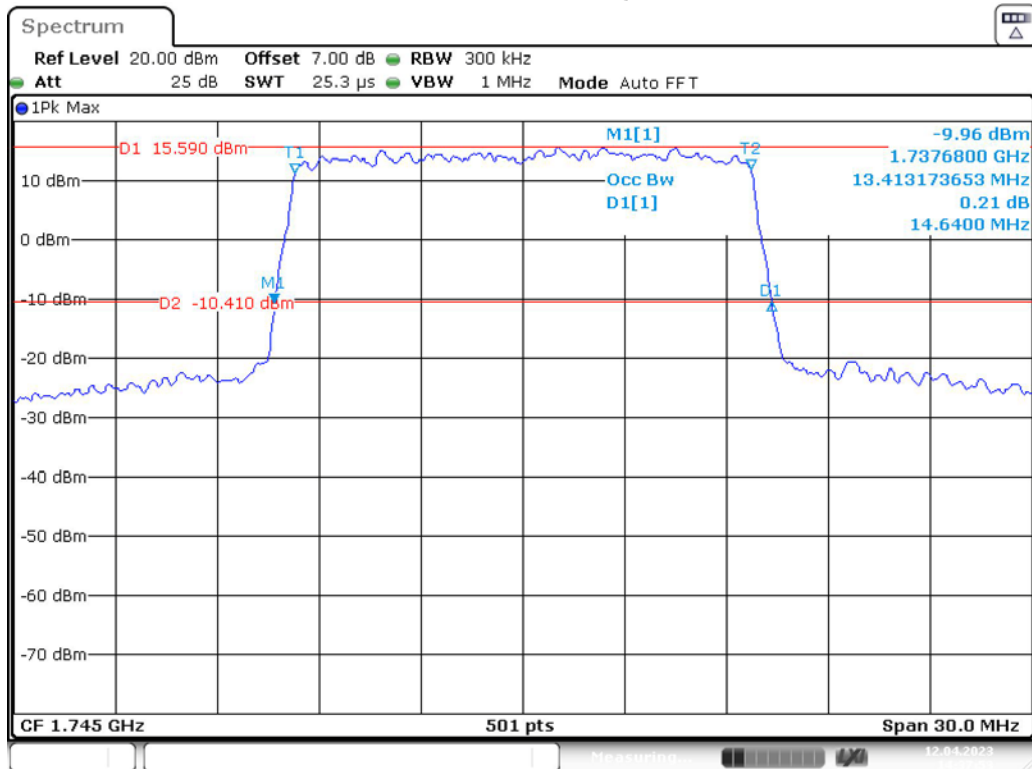

Band 66\_15 MHz\_Low\_16QAM\_RB75#0

Band 66\_15 MHz\_Middle\_QPSK\_RB75#0

Date: 12.APR.2023 14:37:32

Band 66\_15 MHz\_Middle\_16QAM\_RB75#0

Date: 12.APR.2023 14:37:54

Band 66\_15 MHz\_High\_QPSK\_RB75#0

Band 66\_15 MHz\_High\_16QAM\_RB75#0

Band 66\_20 MHz\_Low\_QPSK\_RB100#0

Band 66\_20 MHz\_Low\_16QAM\_RB100#0

Band 66\_20 MHz\_Middle\_QPSK\_RB100#0

Band 66\_20 MHz\_Middle\_16QAM\_RB100#0

Band 66\_20 MHz\_High\_QPSK\_RB100#0

Band 66\_20 MHz\_High\_16QAM\_RB100#0