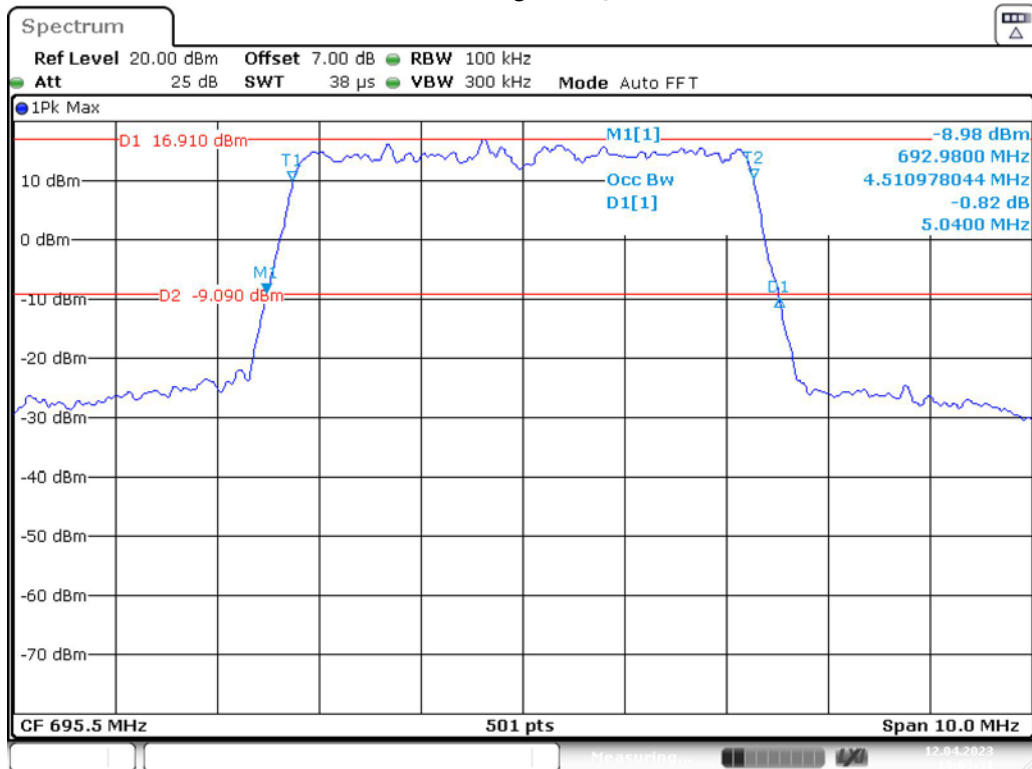

Band 71\_5 MHz\_Low\_QPSK\_RB25#0

Band 71\_5 MHz\_Low\_16QAM\_RB25#0

Band 71\_5 MHz\_Middle\_QPSK\_RB25#0

Band 71\_5 MHz\_Middle\_16QAM\_RB25#0

Band 71\_5 MHz\_High\_QPSK\_RB25#0

Band 71\_5 MHz\_High\_16QAM\_RB25#0