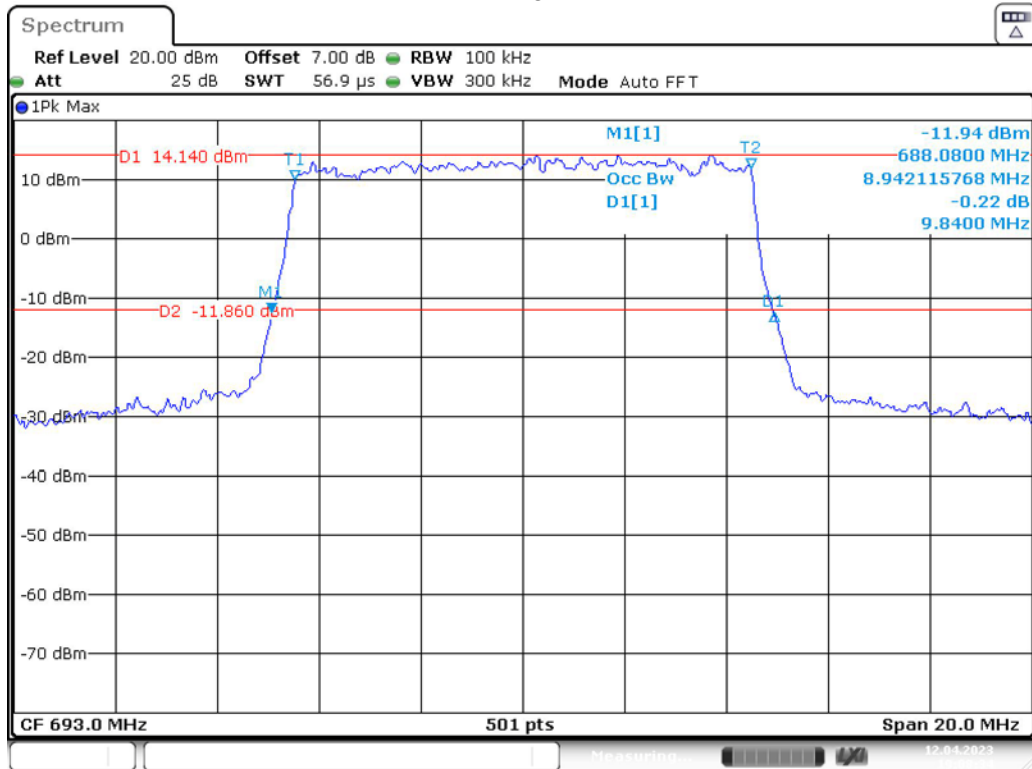

Band 71_10 MHz_High_QPSK_RB50#0