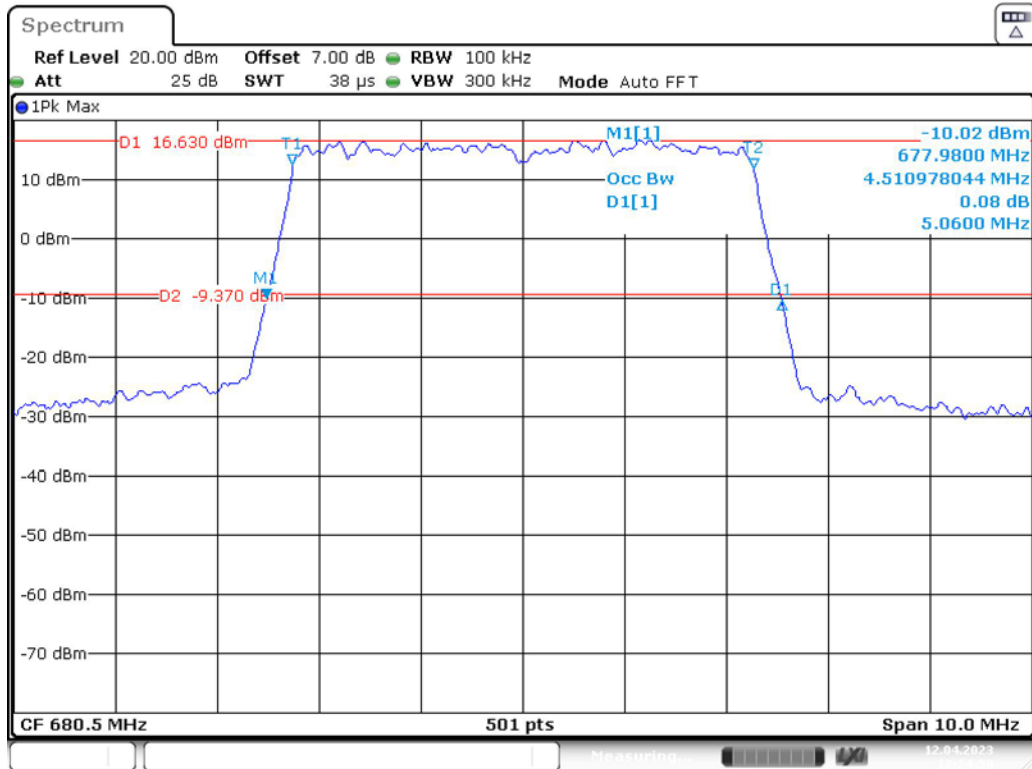

Band 71_5 MHz_Middle_QPSK_RB25#0