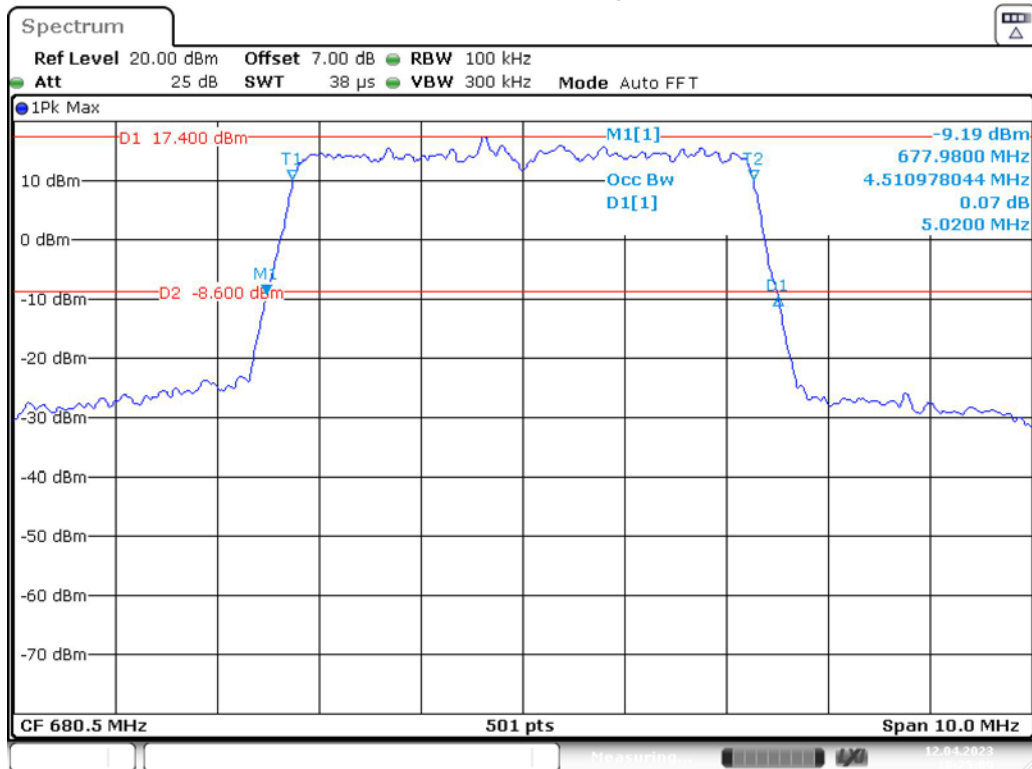

Band 71\_5 MHz\_Low\_QPSK\_RB25#0

Band 71\_5 MHz\_Low\_16QAM\_RB25#0

Band 71\_5 MHz\_Middle\_QPSK\_RB25#0

Band 71\_5 MHz\_Middle\_16QAM\_RB25#0

Band 71\_5 MHz\_High\_QPSK\_RB25#0

Band 71\_5 MHz\_High\_16QAM\_RB25#0