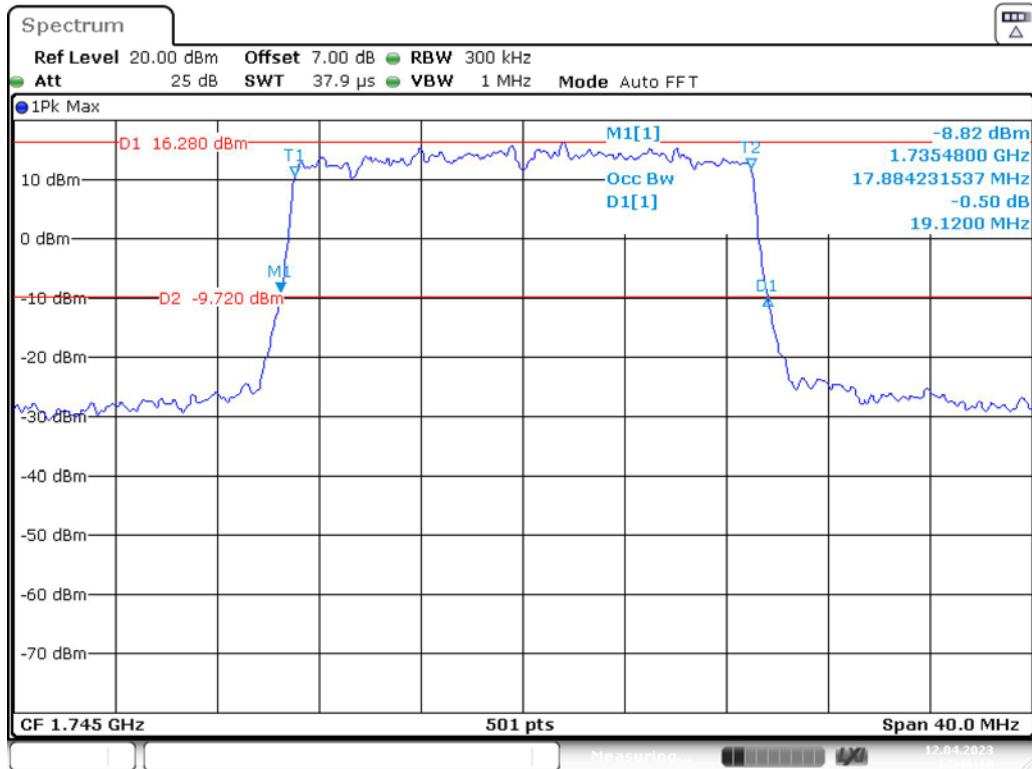

Band 66\_15 MHz\_Low\_16QAM\_RB75#0

Band 66\_15 MHz\_Middle\_QPSK\_RB75#0

Date: 12.APR.2023 14:37:32

Band 66\_15 MHz\_Middle\_16QAM\_RB75#0

Date: 12.APR.2023 14:37:54

Band 66\_15 MHz\_High\_QPSK\_RB75#0

Band 66\_15 MHz\_High\_16QAM\_RB75#0

Band 66\_20 MHz\_Low\_QPSK\_RB100#0

Band 66\_20 MHz\_Low\_16QAM\_RB100#0

Band 66\_20 MHz\_Middle\_QPSK\_RB100#0

Band 66\_20 MHz\_Middle\_16QAM\_RB100#0

Band 66\_20 MHz\_High\_QPSK\_RB100#0

Band 66\_20 MHz\_High\_16QAM\_RB100#0