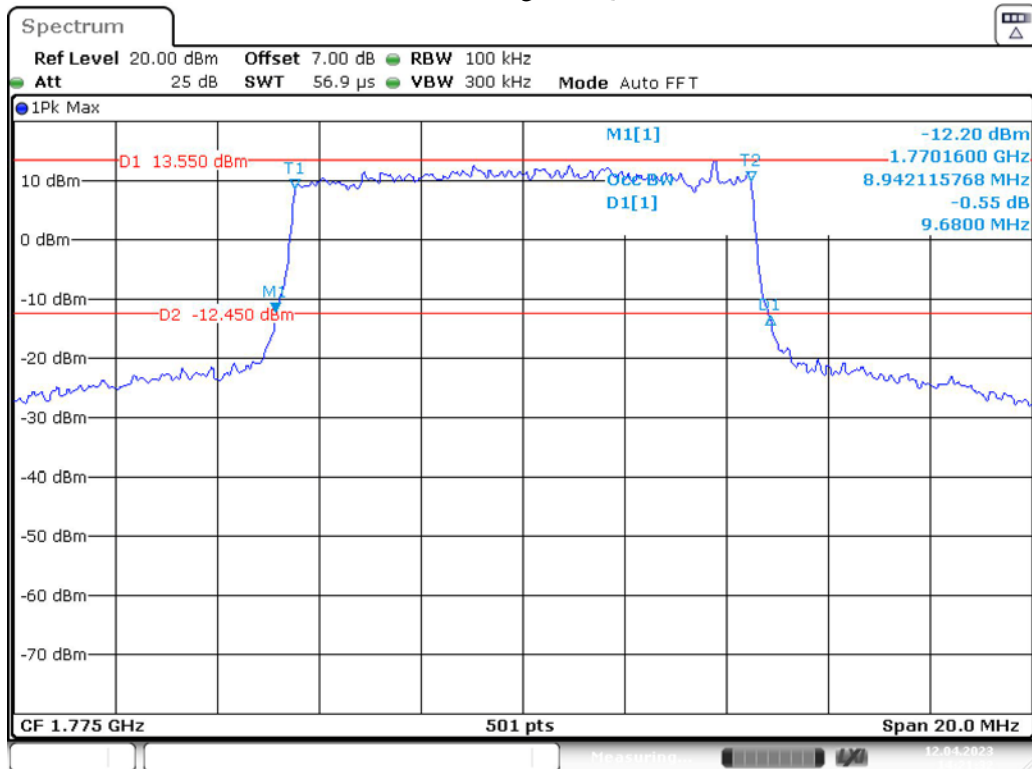

Band 66\_10 MHz\_Middle\_QPSK\_RB50#0

Date: 12.APR.2023 14:19:12

Band 66\_10 MHz\_Middle\_16QAM\_RB50#0

Date: 12.APR.2023 14:19:34

Band 66\_10 MHz\_High\_QPSK\_RB50#0

Band 66\_10 MHz\_High\_16QAM\_RB50#0

Band 66\_15 MHz\_Low\_QPSK\_RB75#0