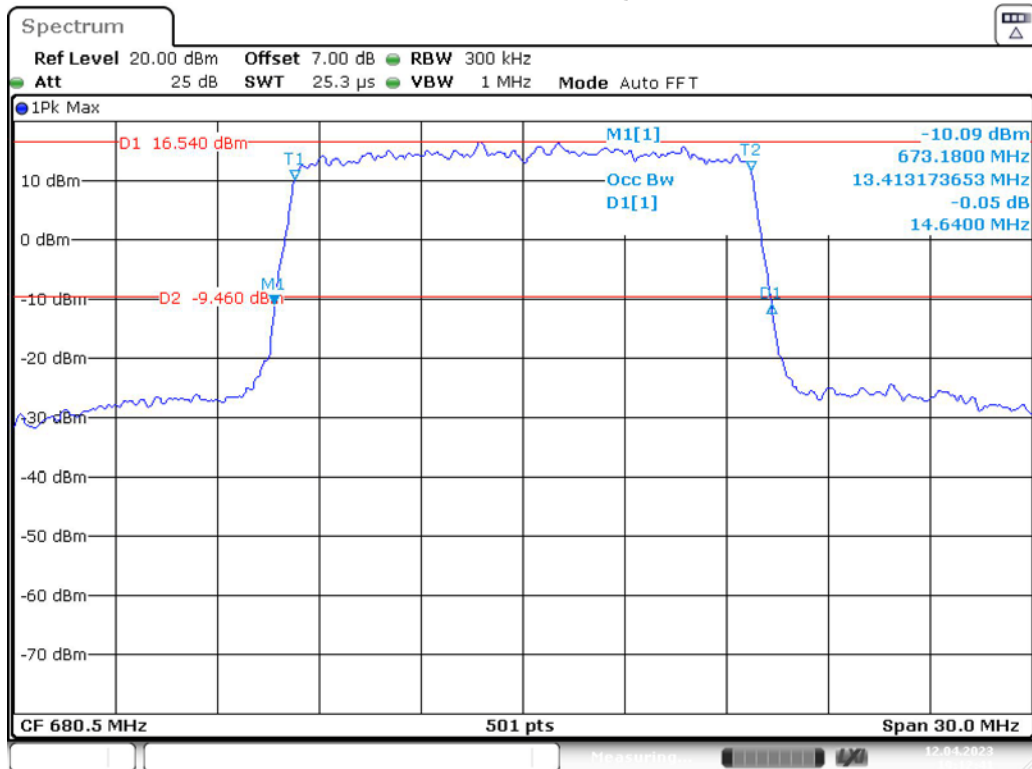

Band 71\_15 MHz\_Low\_QPSK\_RB75#0

Band 71\_15 MHz\_Low\_16QAM\_RB75#0

Band 71\_15 MHz\_Middle\_QPSK\_RB75#0

Date: 12.APR.2023 19:12:16

Band 71\_15 MHz\_Middle\_16QAM\_RB75#0

Date: 12.APR.2023 19:12:41

Band 71\_15 MHz\_High\_QPSK\_RB75#0