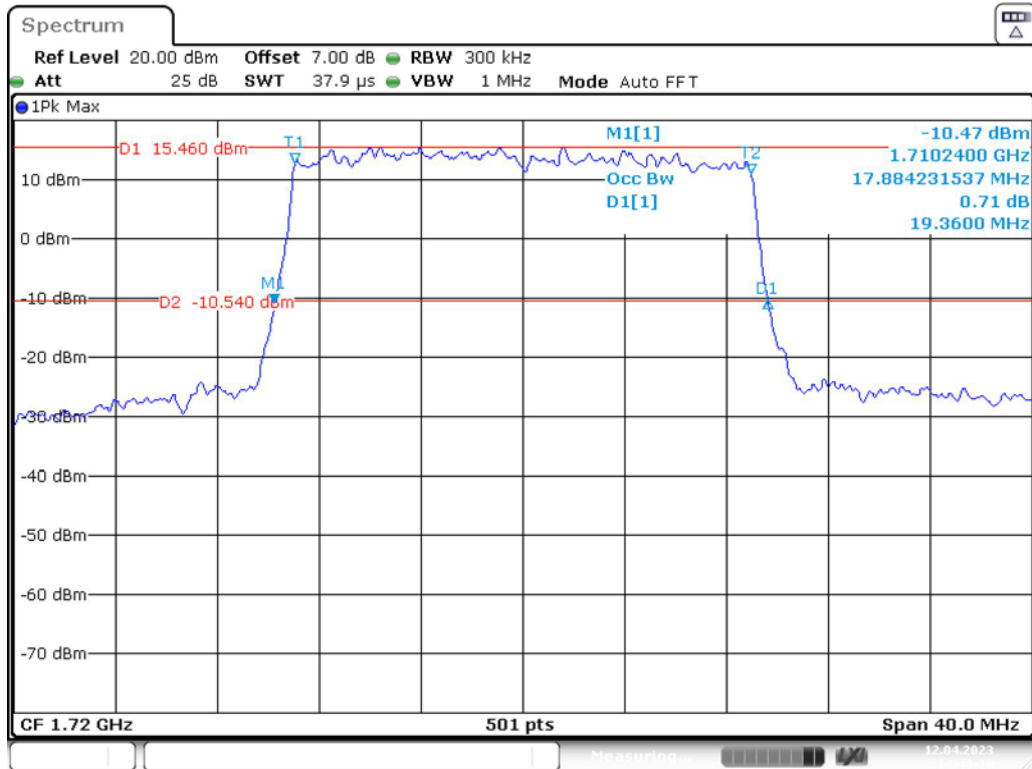

Band 66\_15 MHz\_Low\_16QAM\_RB75#0

Band 66\_15 MHz\_Middle\_QPSK\_RB75#0

Date: 12.APR.2023 14:37:32

Band 66\_15 MHz\_Middle\_16QAM\_RB75#0

Date: 12.APR.2023 14:37:54

Band 66\_15 MHz\_High\_QPSK\_RB75#0

Band 66\_15 MHz\_High\_16QAM\_RB75#0

Band 66\_20 MHz\_Low\_QPSK\_RB100#0

Band 66\_20 MHz\_Low\_16QAM\_RB100#0

Band 66\_20 MHz\_Middle\_QPSK\_RB100#0

Band 66\_20 MHz\_Middle\_16QAM\_RB100#0

Band 66\_20 MHz\_High\_QPSK\_RB100#0

Band 66\_20 MHz\_High\_16QAM\_RB100#0