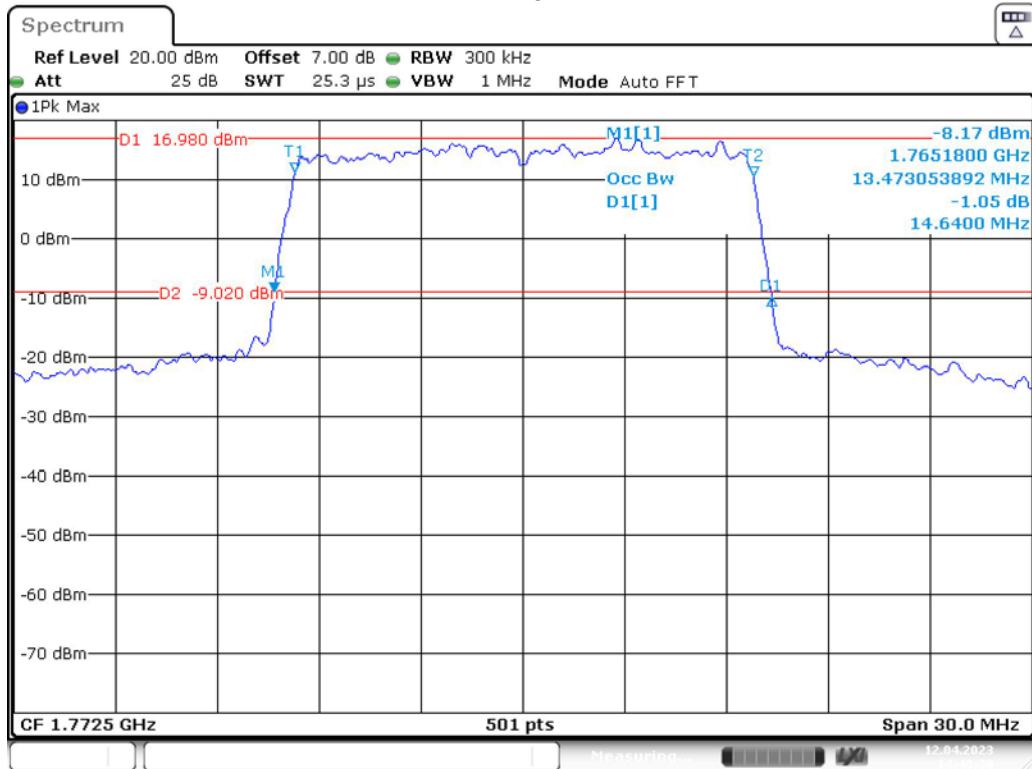

Band 66\_15 MHz\_Low\_16QAM\_RB75#0

Band 66\_15 MHz\_Middle\_QPSK\_RB75#0

Date: 12.APR.2023 14:37:32

Band 66\_15 MHz\_Middle\_16QAM\_RB75#0

Date: 12.APR.2023 14:37:54

Band 66\_15 MHz\_High\_QPSK\_RB75#0

Band 66\_15 MHz\_High\_16QAM\_RB75#0

Band 66\_20 MHz\_Low\_QPSK\_RB100#0

Band 66\_20 MHz\_Low\_16QAM\_RB100#0

Band 66\_20 MHz\_Middle\_QPSK\_RB100#0

Band 66\_20 MHz\_Middle\_16QAM\_RB100#0

Band 66\_20 MHz\_High\_QPSK\_RB100#0

Band 66\_20 MHz\_High\_16QAM\_RB100#0