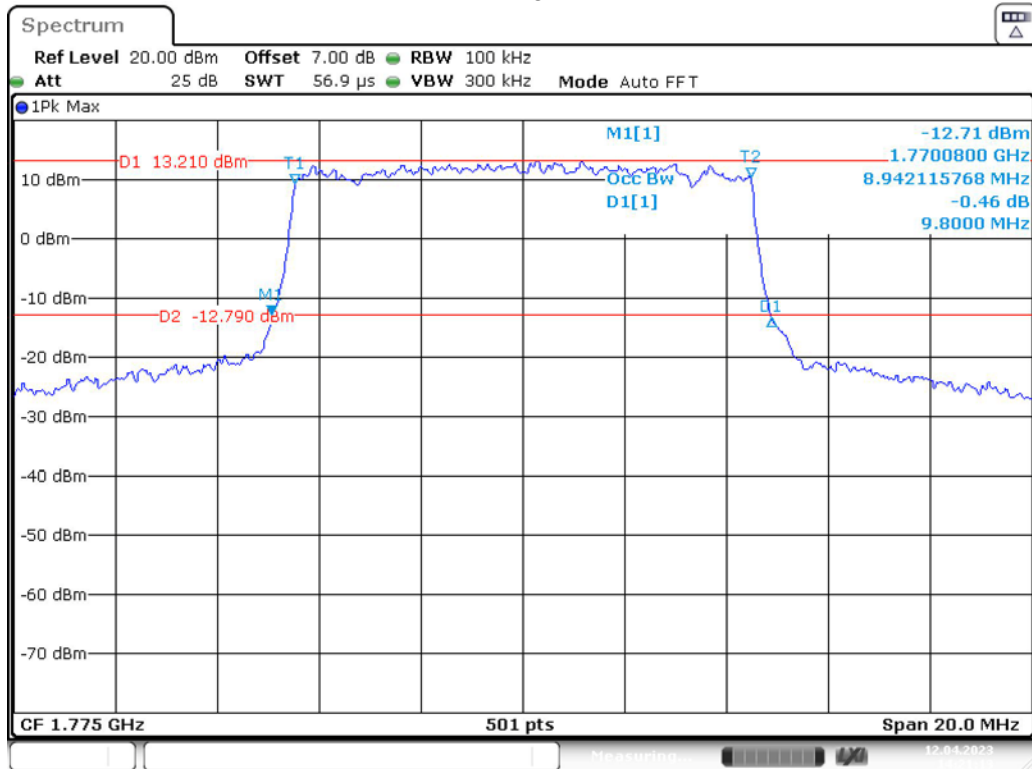

Band 66\_10 MHz\_Middle\_QPSK\_RB50#0

Date: 12.APR.2023 14:19:12

Band 66\_10 MHz\_Middle\_16QAM\_RB50#0

Date: 12.APR.2023 14:19:34

Band 66\_10 MHz\_High\_QPSK\_RB50#0

Band 66\_10 MHz\_High\_16QAM\_RB50#0

Band 66\_15 MHz\_Low\_QPSK\_RB75#0