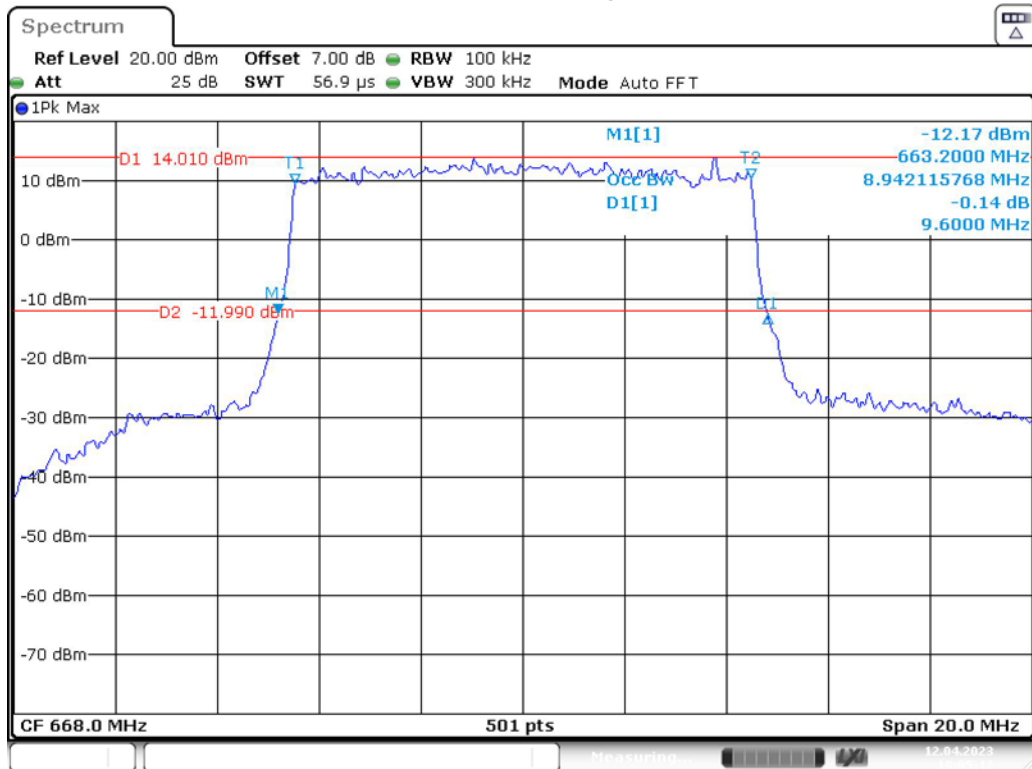

Band 71_10 MHz_Low_16QAM_RB50#0