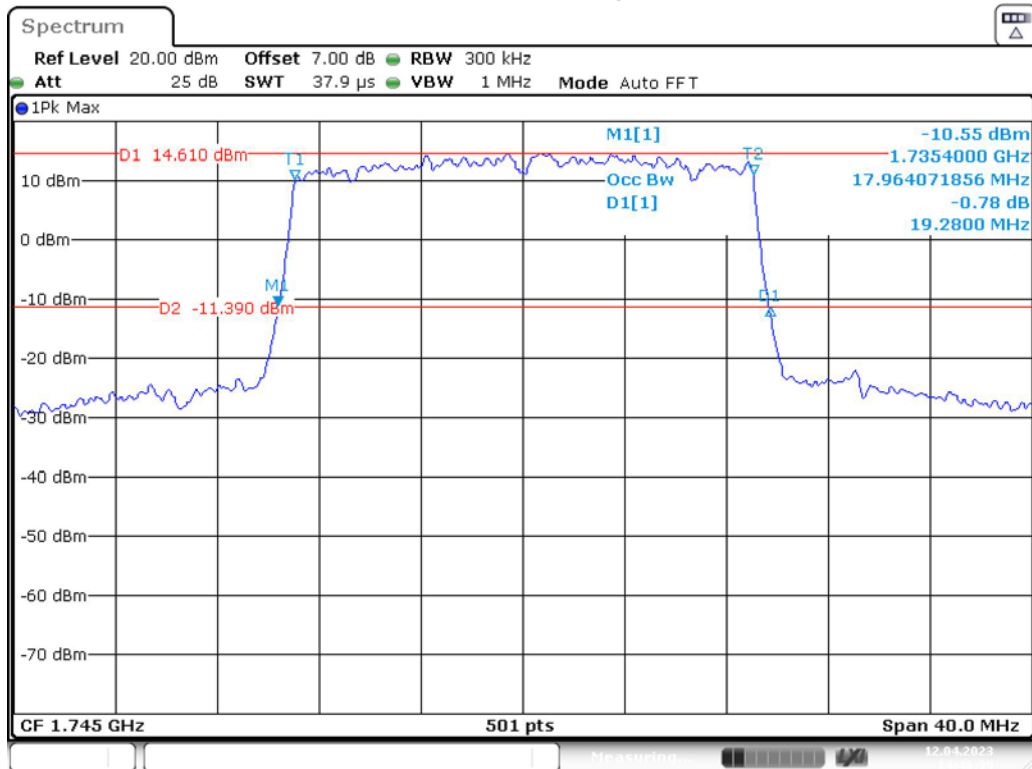

Band 66\_20 MHz\_Low\_QPSK\_RB100#0

Band 66\_20 MHz\_Low\_16QAM\_RB100#0

Band 66\_20 MHz\_Middle\_QPSK\_RB100#0

Band 66\_20 MHz\_Middle\_16QAM\_RB100#0

Band 66\_20 MHz\_High\_QPSK\_RB100#0

Band 66\_20 MHz\_High\_16QAM\_RB100#0