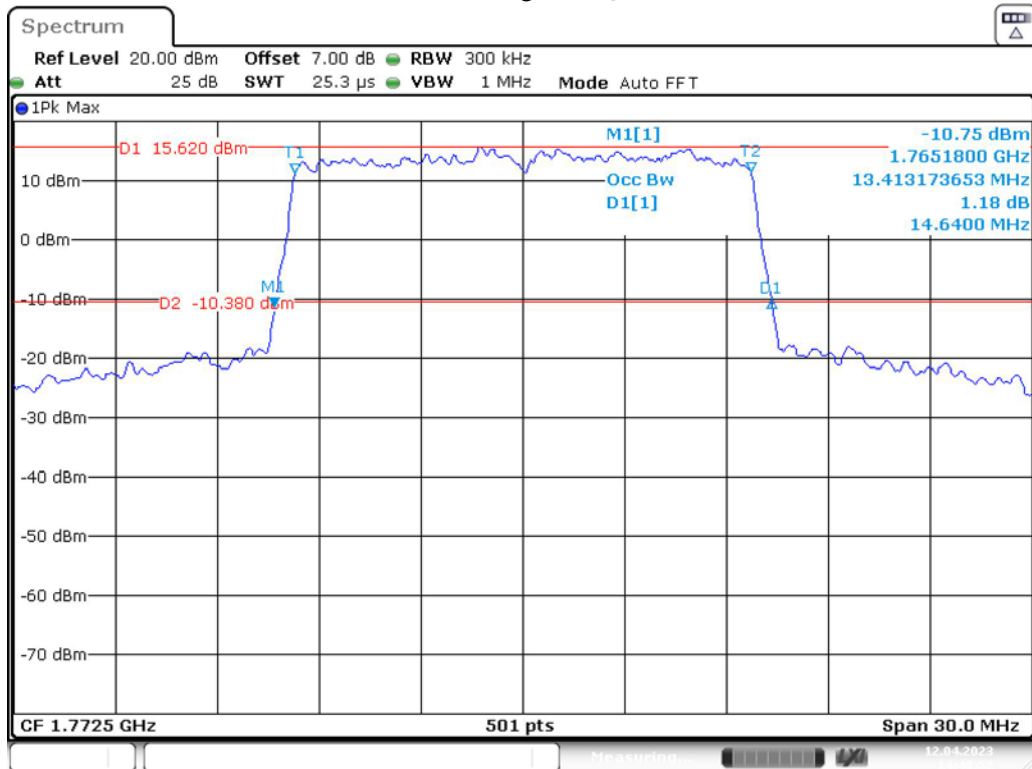

Band 66\_15 MHz\_Low\_16QAM\_RB75#0

Band 66\_15 MHz\_Middle\_QPSK\_RB75#0

Date: 12.APR.2023 14:37:32

Band 66\_15 MHz\_Middle\_16QAM\_RB75#0

Date: 12.APR.2023 14:37:54

Band 66\_15 MHz\_High\_QPSK\_RB75#0

Band 66\_15 MHz\_High\_16QAM\_RB75#0

Band 66\_20 MHz\_Low\_QPSK\_RB100#0

Band 66\_20 MHz\_Low\_16QAM\_RB100#0

Band 66\_20 MHz\_Middle\_QPSK\_RB100#0

Band 66\_20 MHz\_Middle\_16QAM\_RB100#0

Band 66\_20 MHz\_High\_QPSK\_RB100#0

Band 66\_20 MHz\_High\_16QAM\_RB100#0