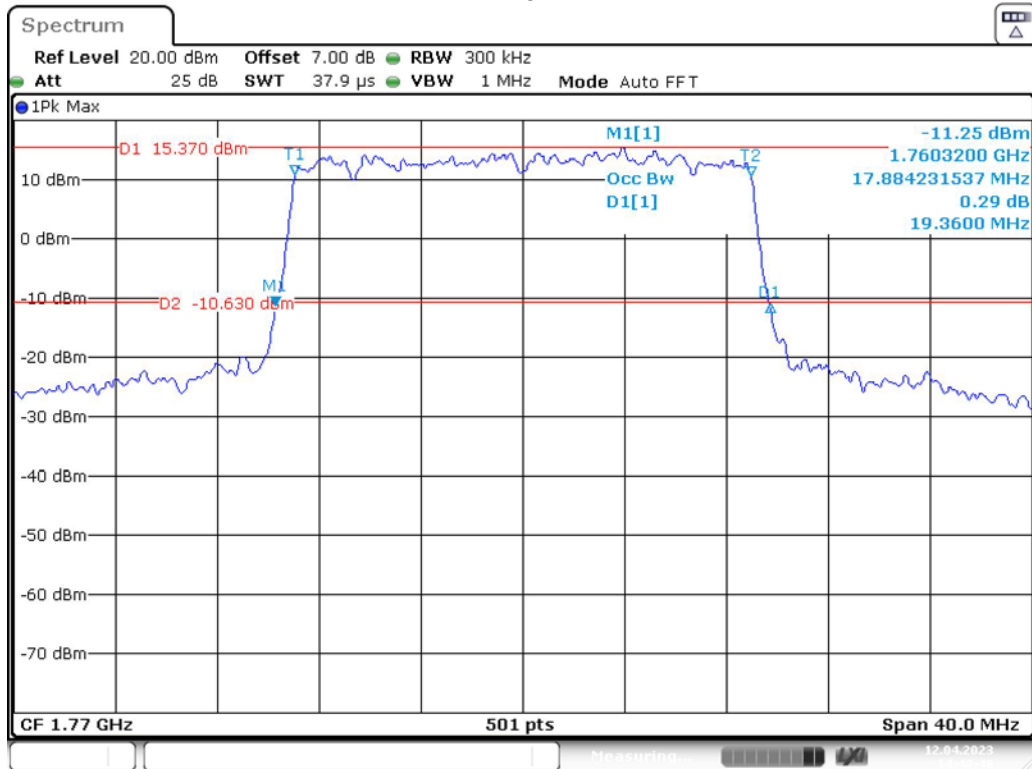

Band 66\_20 MHz\_Low\_QPSK\_RB100#0

Band 66\_20 MHz\_Low\_16QAM\_RB100#0

Band 66\_20 MHz\_Middle\_QPSK\_RB100#0

Band 66\_20 MHz\_Middle\_16QAM\_RB100#0

Band 66\_20 MHz\_High\_QPSK\_RB100#0

Band 66\_20 MHz\_High\_16QAM\_RB100#0