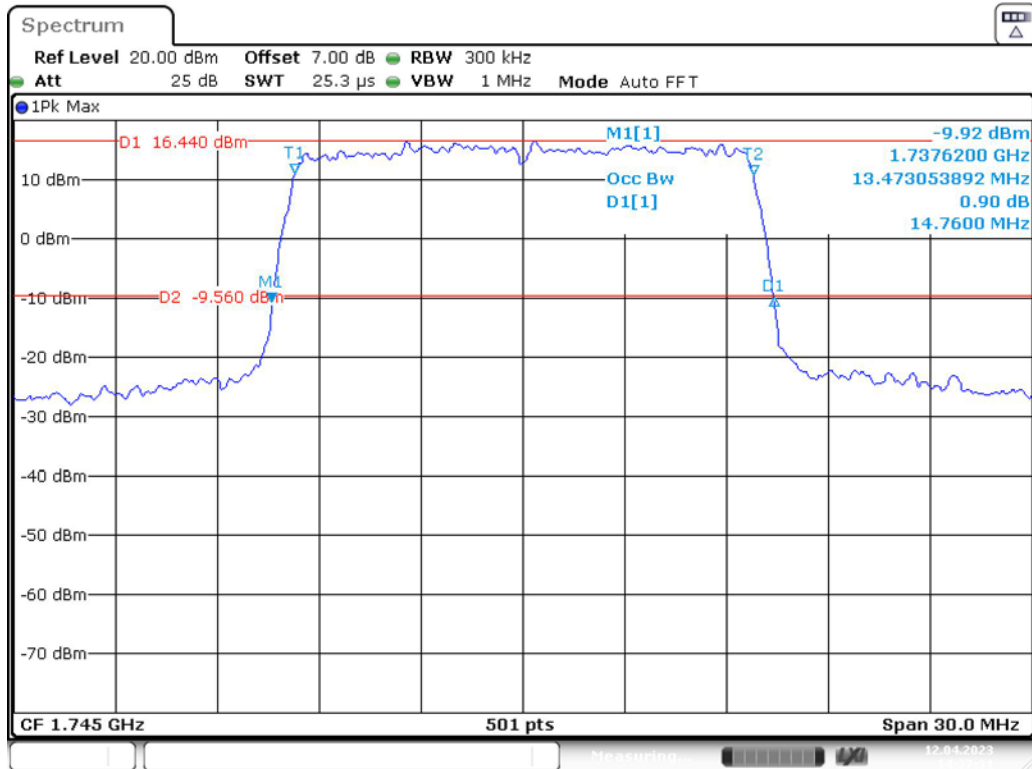

Band 66_15 MHz_Middle_QPSK_RB75#0

Date: 12.APR.2023 14:37:32