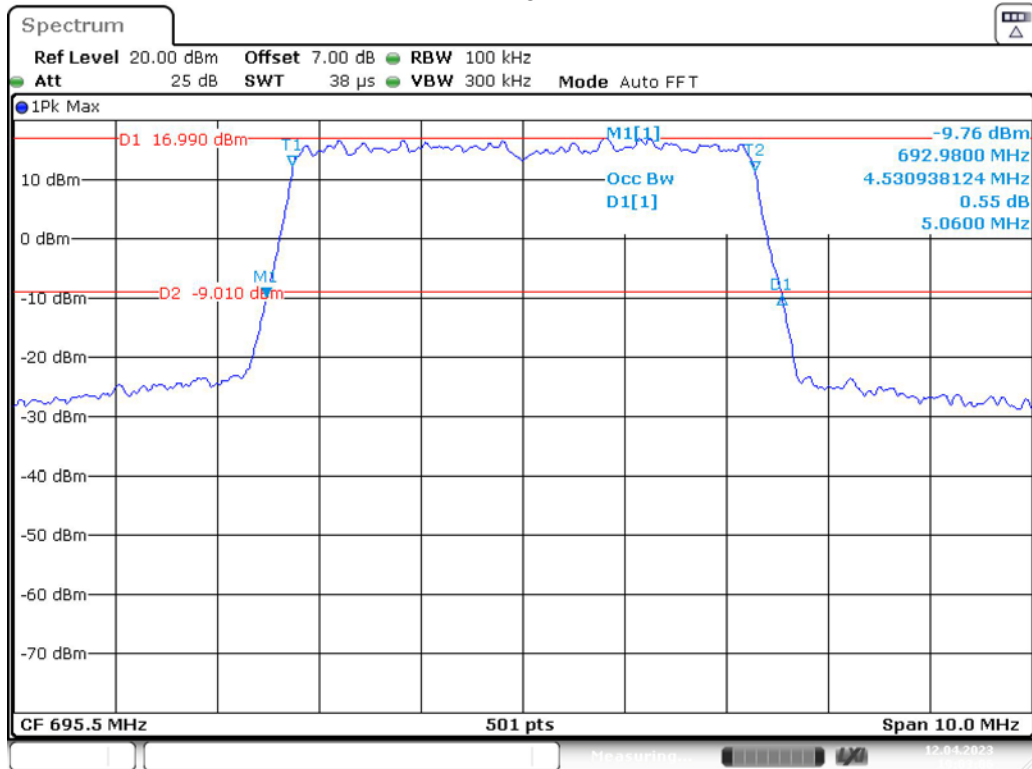

Band 71\_5 MHz\_Low\_QPSK\_RB25#0

Band 71\_5 MHz\_Low\_16QAM\_RB25#0

Band 71\_5 MHz\_Middle\_QPSK\_RB25#0

Band 71\_5 MHz\_Middle\_16QAM\_RB25#0

Band 71\_5 MHz\_High\_QPSK\_RB25#0

Band 71\_5 MHz\_High\_16QAM\_RB25#0