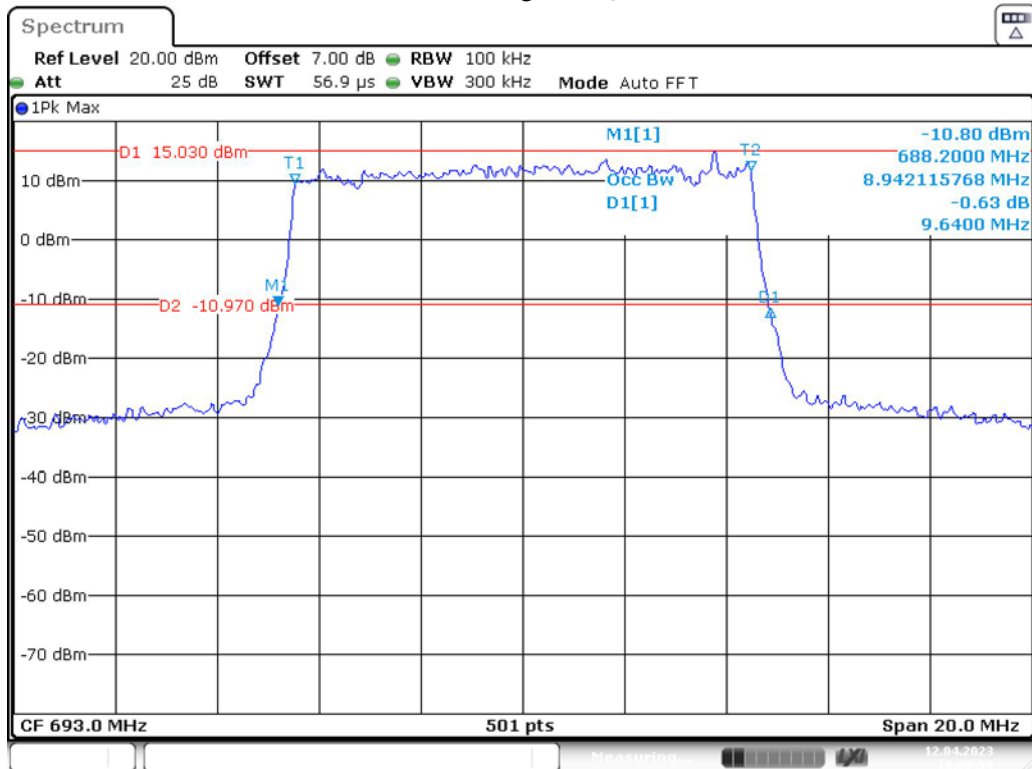

Band 71\_10 MHz\_Low\_QPSK\_RB50#0

Band 71\_10 MHz\_Low\_16QAM\_RB50#0

Band 71\_10 MHz\_Middle\_QPSK\_RB50#0

Band 71\_10 MHz\_Middle\_16QAM\_RB50#0

Band 71\_10 MHz\_High\_QPSK\_RB50#0

Band 71\_10 MHz\_High\_16QAM\_RB50#0

Band 71\_15 MHz\_Low\_QPSK\_RB75#0

Band 71\_15 MHz\_Low\_16QAM\_RB75#0

Band 71\_15 MHz\_Middle\_QPSK\_RB75#0

Date: 12.APR.2023 19:12:16

Band 71\_15 MHz\_Middle\_16QAM\_RB75#0

Date: 12.APR.2023 19:12:41

Band 71\_15 MHz\_High\_QPSK\_RB75#0