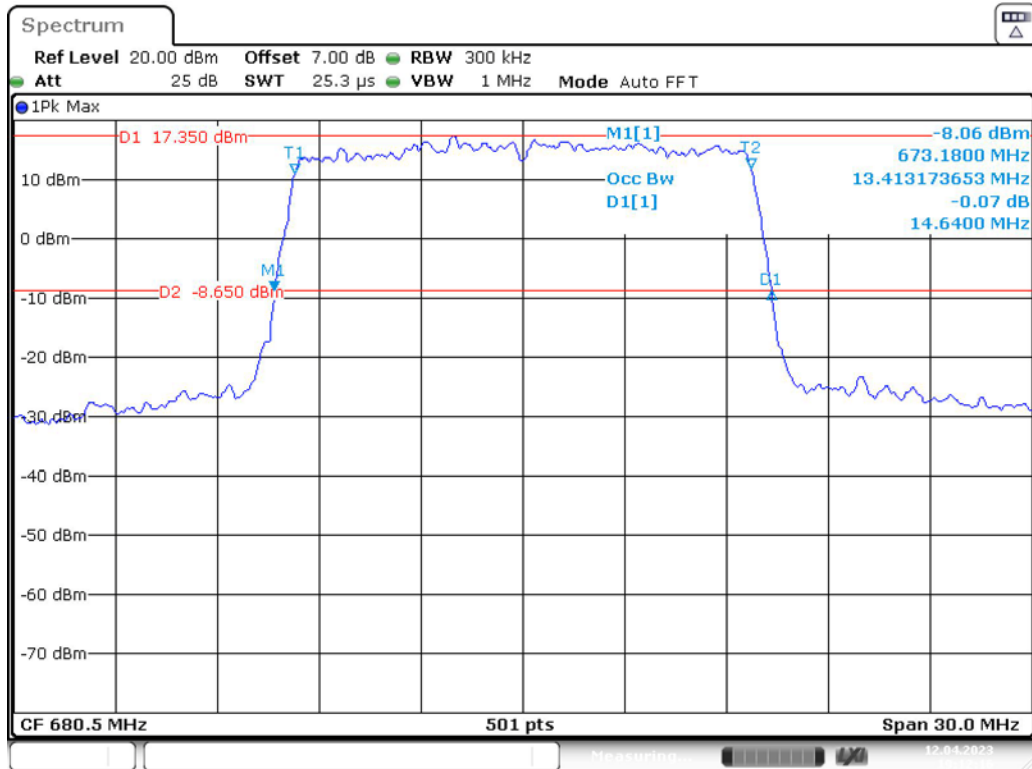

Band 71_15 MHz_Middle_QPSK_RB75#0

Date: 12.APR.2023 19:12:16