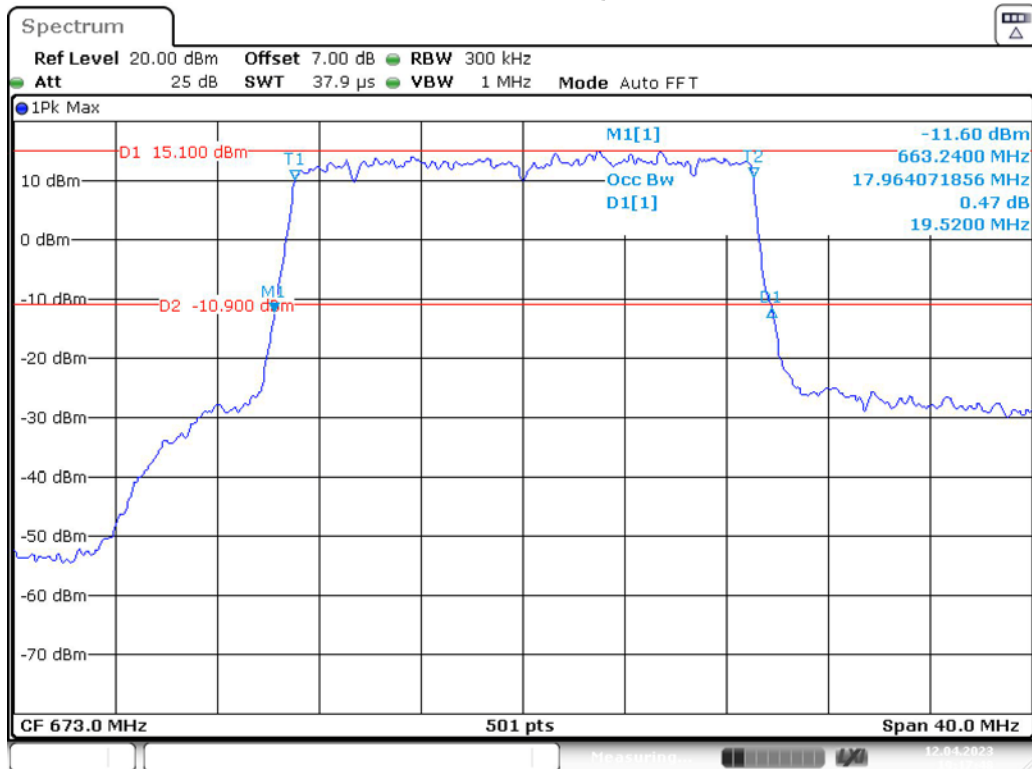

Date: 12.APR.2023 19:15:08

Band 71\_15 MHz\_High\_16QAM\_RB75#0

Date: 12.APR.2023 19:15:30

Band 71\_20 MHz\_Low\_QPSK\_RB100#0

Band 71\_20 MHz\_Low\_16QAM\_RB100#0

Band 71\_20 MHz\_Middle\_QPSK\_RB100#0

Band 71\_20 MHz\_Middle\_16QAM\_RB100#0