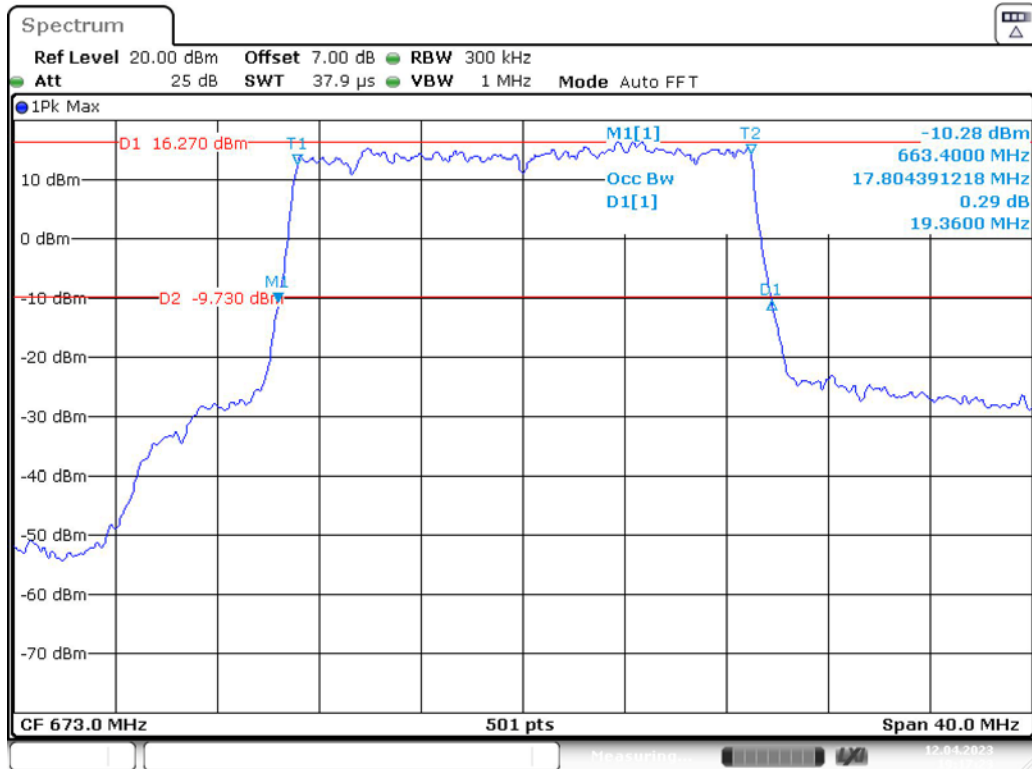

Band 71\_15 MHz\_Low\_QPSK\_RB75#0

Band 71\_15 MHz\_Low\_16QAM\_RB75#0

Band 71\_15 MHz\_Middle\_QPSK\_RB75#0

Date: 12.APR.2023 19:12:16

Band 71\_15 MHz\_Middle\_16QAM\_RB75#0

Date: 12.APR.2023 19:12:41

Band 71\_15 MHz\_High\_QPSK\_RB75#0

Date: 12.APR.2023 19:15:08

Band 71\_15 MHz\_High\_16QAM\_RB75#0

Date: 12.APR.2023 19:15:30

Band 71\_20 MHz\_Low\_QPSK\_RB100#0

Band 71\_20 MHz\_Low\_16QAM\_RB100#0

Band 71\_20 MHz\_Middle\_QPSK\_RB100#0

Band 71\_20 MHz\_Middle\_16QAM\_RB100#0