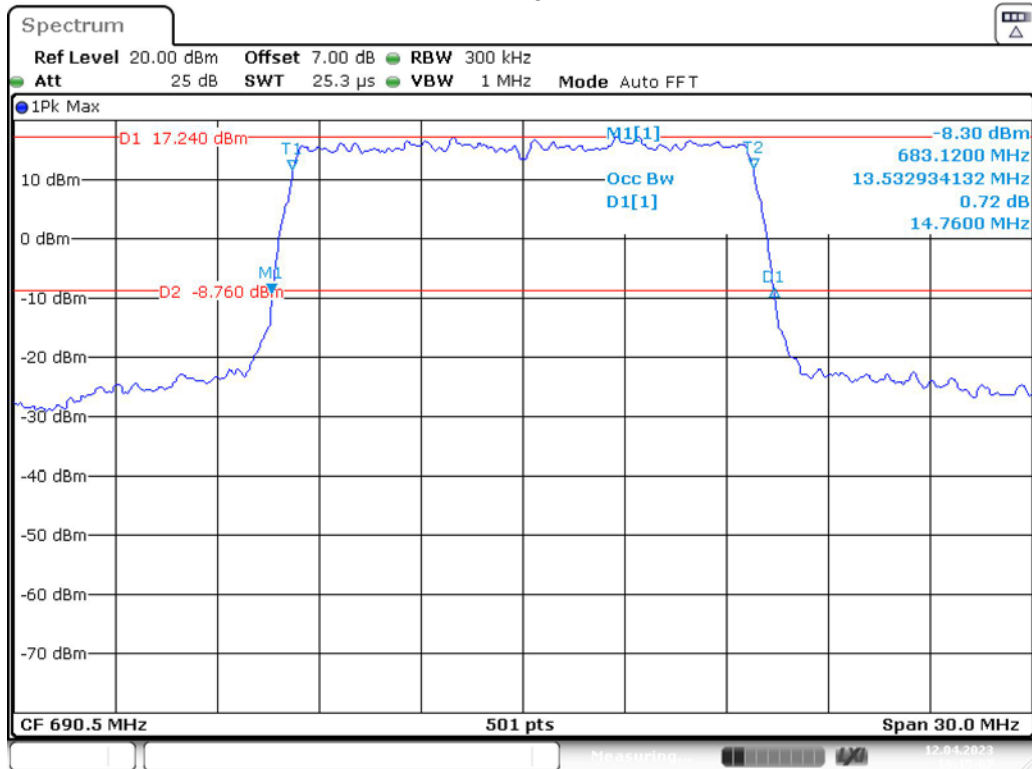

Band 71\_15 MHz\_Low\_QPSK\_RB75#0

Band 71\_15 MHz\_Low\_16QAM\_RB75#0

Band 71\_15 MHz\_Middle\_QPSK\_RB75#0

Date: 12.APR.2023 19:12:16

Band 71\_15 MHz\_Middle\_16QAM\_RB75#0

Date: 12.APR.2023 19:12:41

Band 71\_15 MHz\_High\_QPSK\_RB75#0