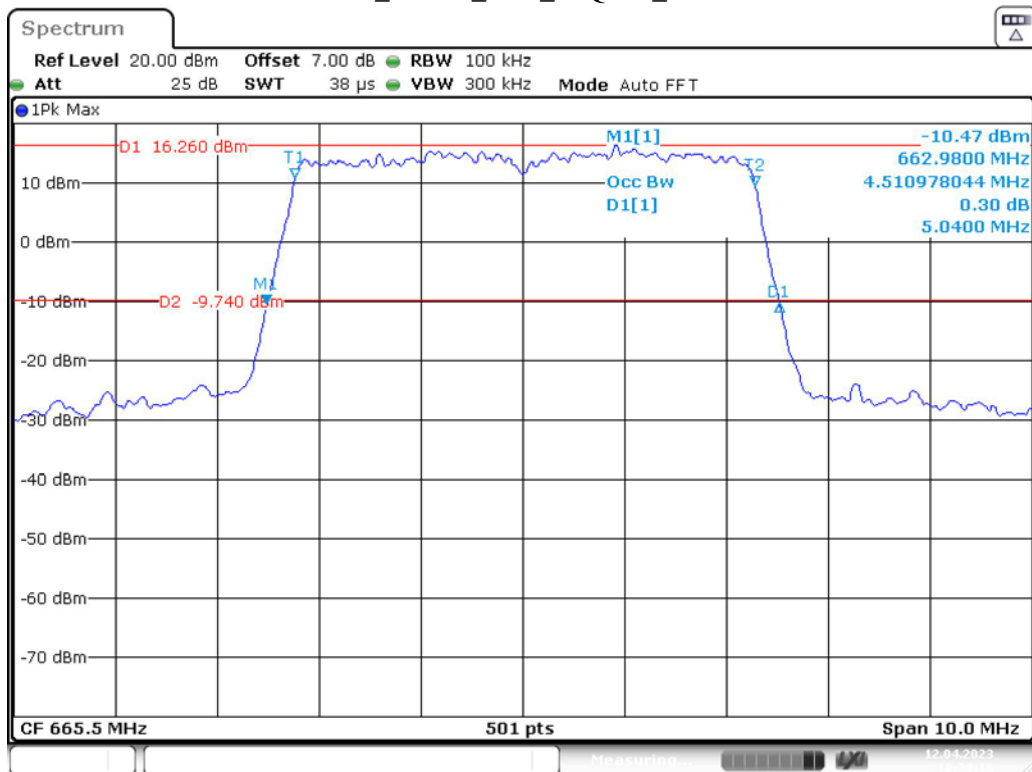

Band 71_5 MHz_Low_16QAM_RB25#0