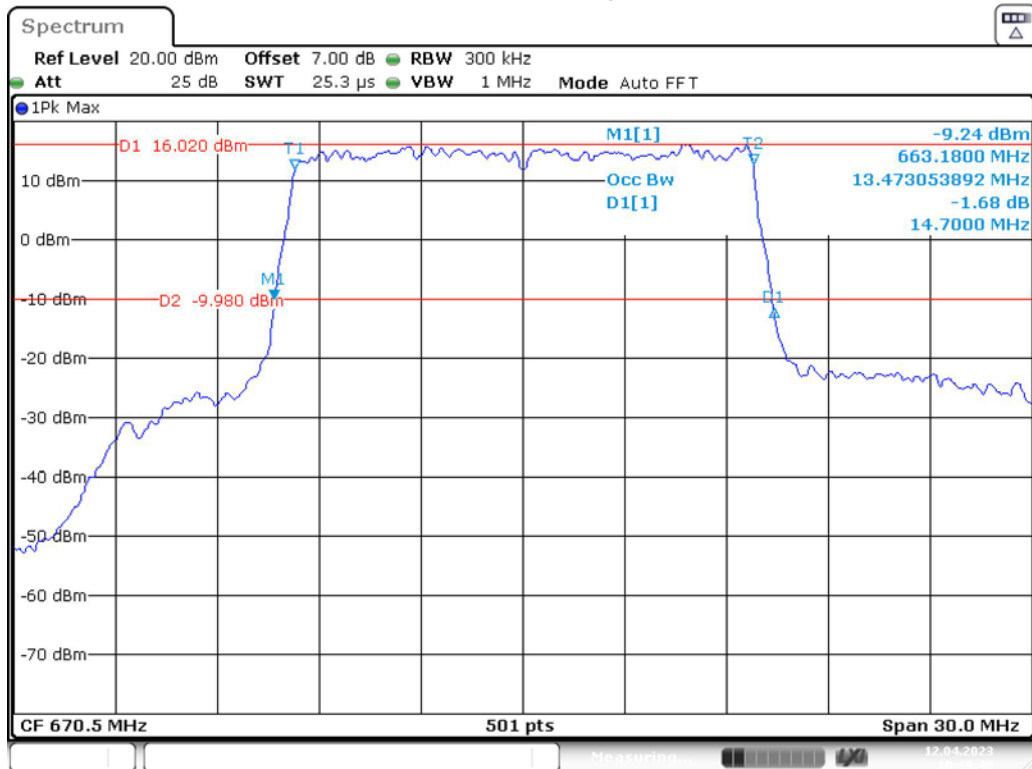

Band 71\_15 MHz\_Low\_QPSK\_RB75#0

Band 71\_15 MHz\_Low\_16QAM\_RB75#0

Band 71\_15 MHz\_Middle\_QPSK\_RB75#0

Date: 12.APR.2023 19:12:16

Band 71\_15 MHz\_Middle\_16QAM\_RB75#0

Date: 12.APR.2023 19:12:41

Band 71\_15 MHz\_High\_QPSK\_RB75#0