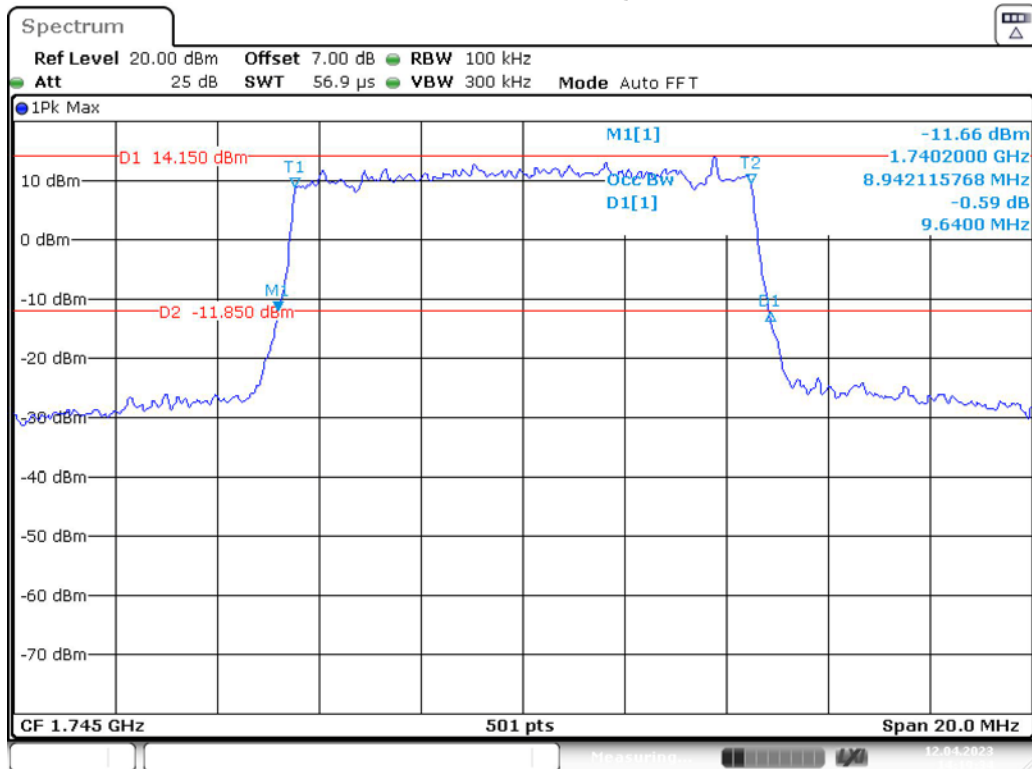

Band 66\_10 MHz\_Middle\_QPSK\_RB50#0

Date: 12.APR.2023 14:19:12

Band 66\_10 MHz\_Middle\_16QAM\_RB50#0

Date: 12.APR.2023 14:19:34

Band 66\_10 MHz\_High\_QPSK\_RB50#0

Band 66\_10 MHz\_High\_16QAM\_RB50#0

Band 66\_15 MHz\_Low\_QPSK\_RB75#0

Band 66\_15 MHz\_Low\_16QAM\_RB75#0

Band 66\_15 MHz\_Middle\_QPSK\_RB75#0

Date: 12.APR.2023 14:37:32

Band 66\_15 MHz\_Middle\_16QAM\_RB75#0

Date: 12.APR.2023 14:37:54

Band 66\_15 MHz\_High\_QPSK\_RB75#0

Band 66\_15 MHz\_High\_16QAM\_RB75#0