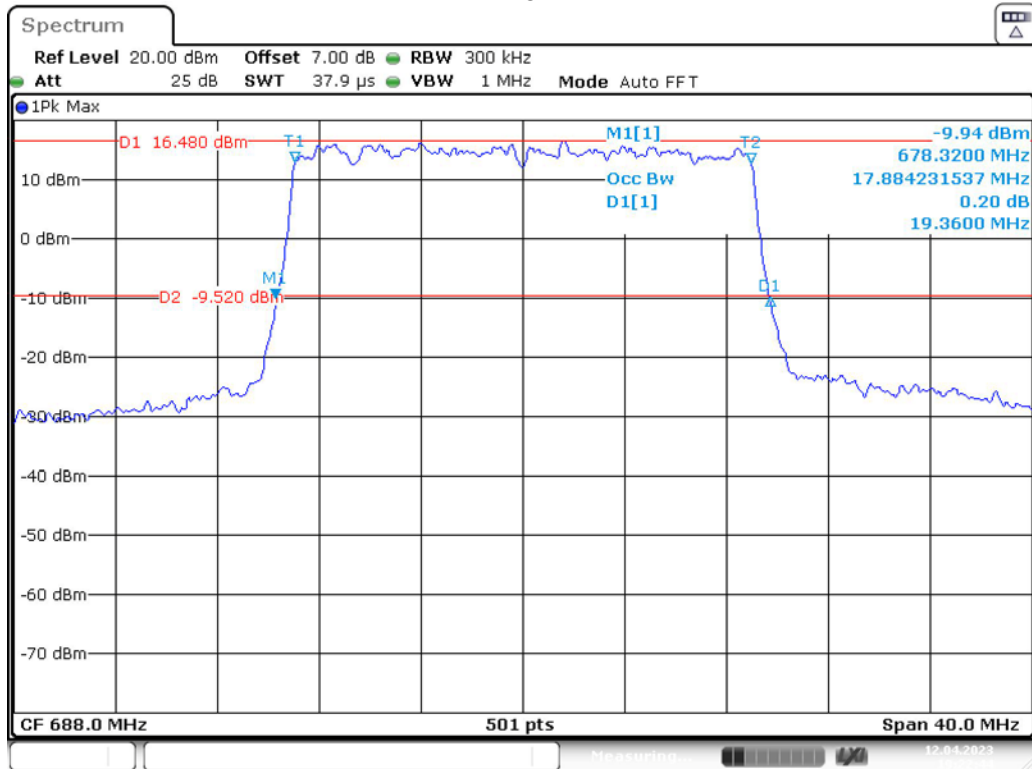

Band 71_20 MHz_High_QPSK_RB100#0