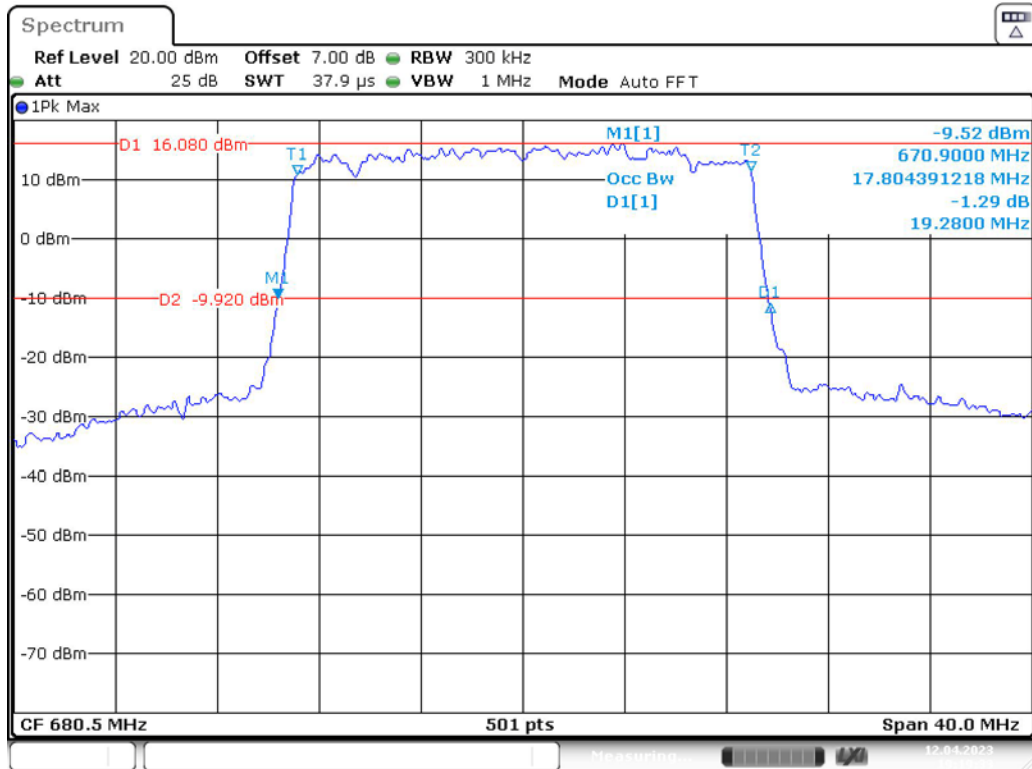

Date: 12.APR.2023 19:15:08

Band 71\_15 MHz\_High\_16QAM\_RB75#0

Date: 12.APR.2023 19:15:30

Band 71\_20 MHz\_Low\_QPSK\_RB100#0

Band 71\_20 MHz\_Low\_16QAM\_RB100#0

Band 71\_20 MHz\_Middle\_QPSK\_RB100#0

Band 71\_20 MHz\_Middle\_16QAM\_RB100#0