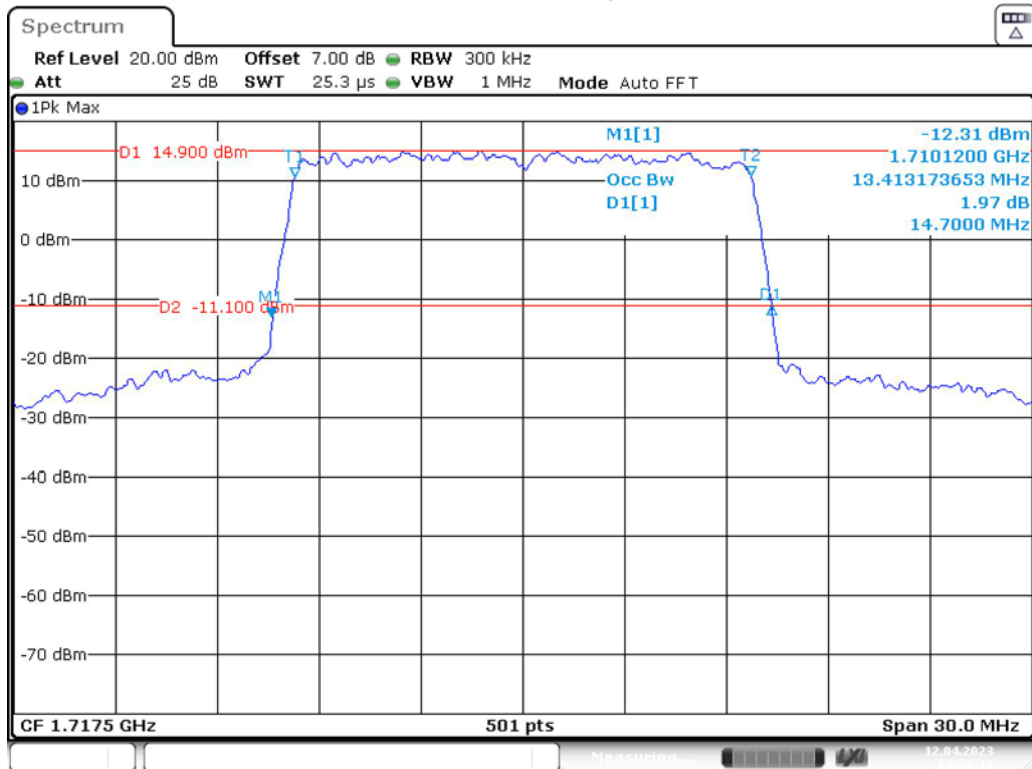

Band 66_15 MHz_Low_16QAM_RB75#0