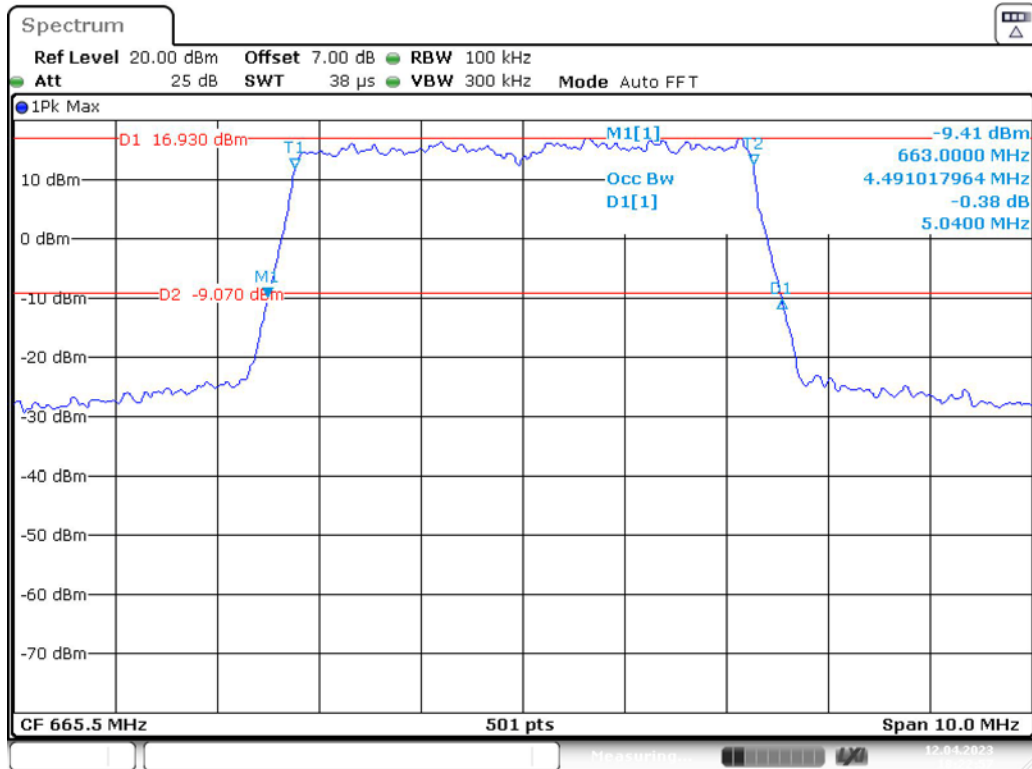

Band 71_5 MHz_Low_QPSK_RB25#0