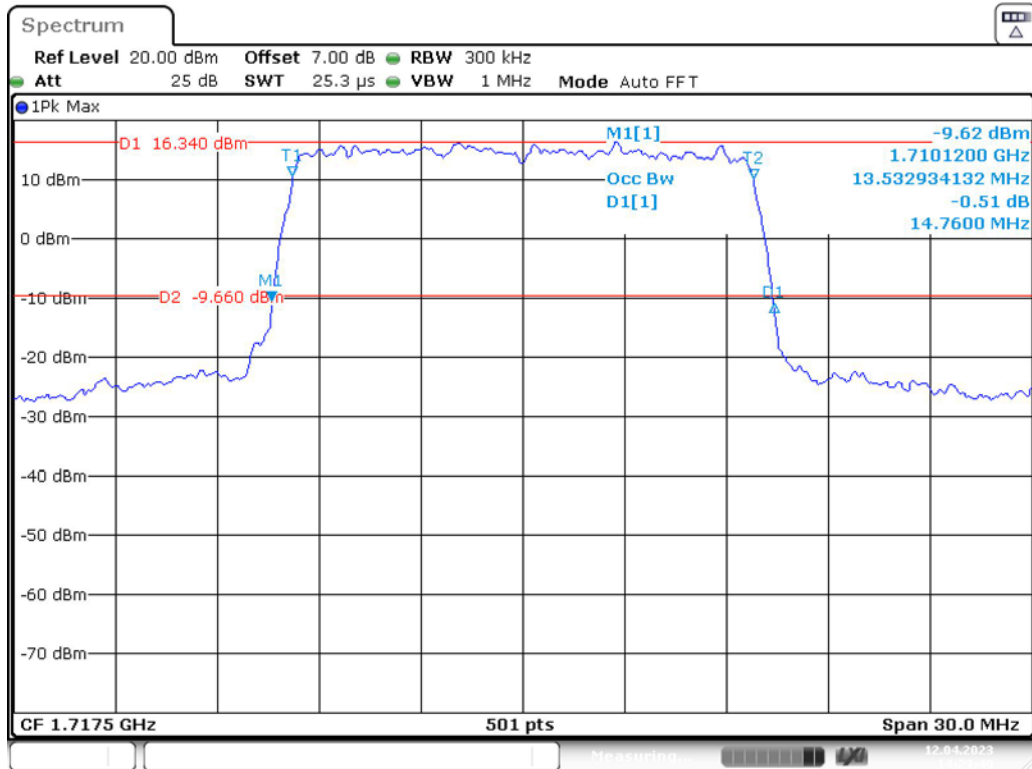

Band 66\_10 MHz\_Middle\_QPSK\_RB50#0

Date: 12.APR.2023 14:19:12

Band 66\_10 MHz\_Middle\_16QAM\_RB50#0

Date: 12.APR.2023 14:19:34

Band 66\_10 MHz\_High\_QPSK\_RB50#0

Band 66\_10 MHz\_High\_16QAM\_RB50#0

Band 66\_15 MHz\_Low\_QPSK\_RB75#0