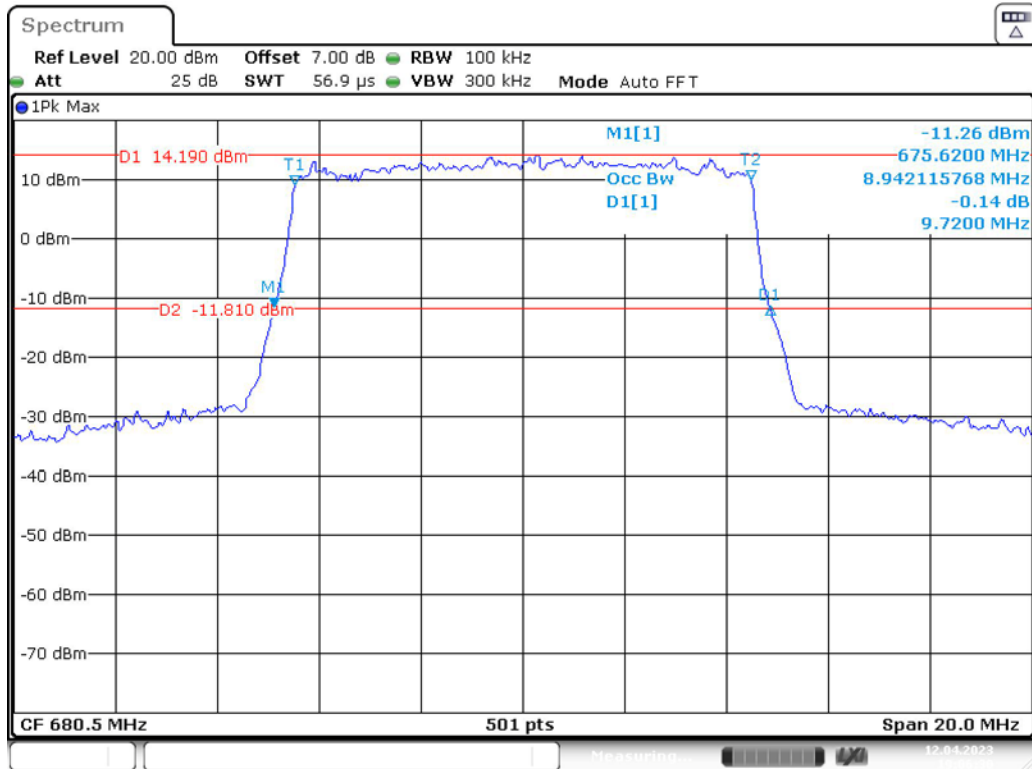

Band 71_10 MHz_Middle_QPSK_RB50#0