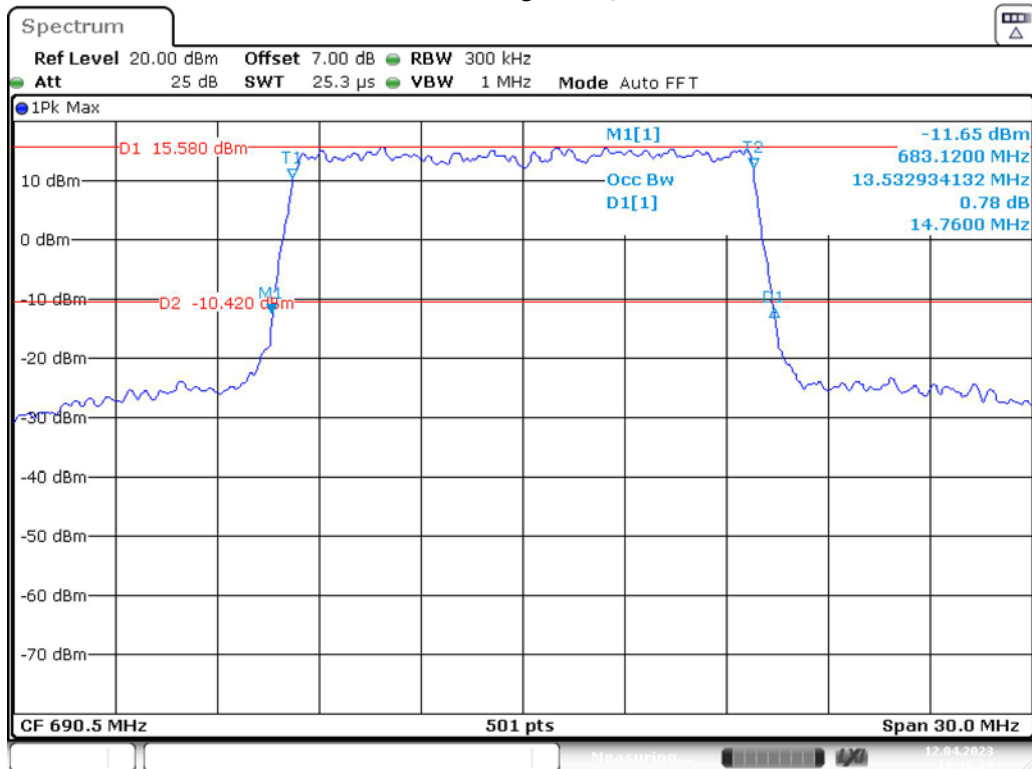

Band 71_15 MHz_High_16QAM_RB75#0

Date: 12.APR.2023 19:15:30