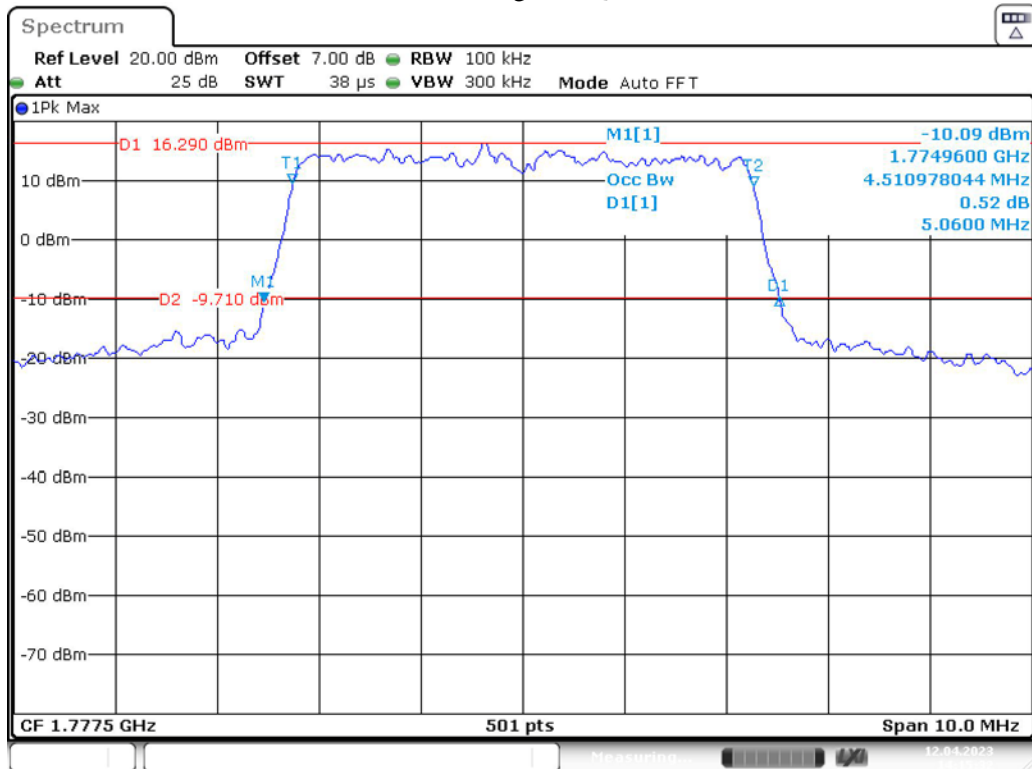

Band 66\_5 MHz\_Low\_QPSK\_RB25#0

Band 66\_5 MHz\_Low\_16QAM\_RB25#0

Band 66\_5 MHz\_Middle\_QPSK\_RB25#0

Band 66\_5 MHz\_Middle\_16QAM\_RB25#0

Band 66\_5 MHz\_High\_QPSK\_RB25#0

Band 66\_5 MHz\_High\_16QAM\_RB25#0