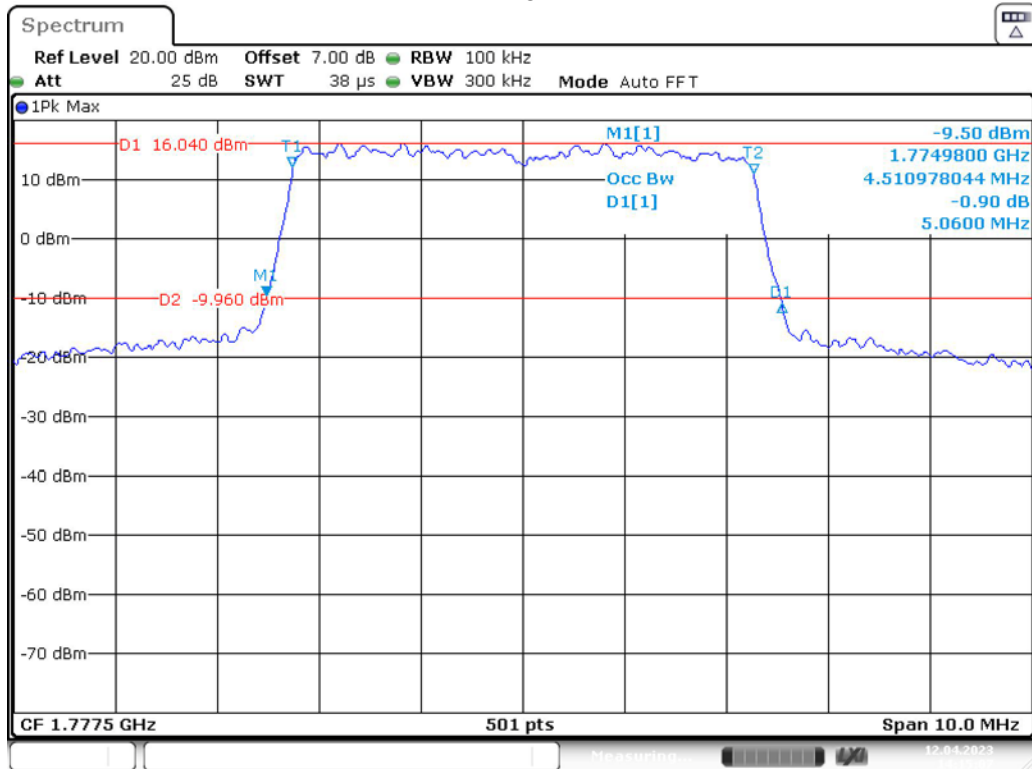

Band 66\_5 MHz\_Low\_QPSK\_RB25#0

Band 66\_5 MHz\_Low\_16QAM\_RB25#0

Band 66\_5 MHz\_Middle\_QPSK\_RB25#0

Band 66\_5 MHz\_Middle\_16QAM\_RB25#0

Band 66\_5 MHz\_High\_QPSK\_RB25#0

Band 66\_5 MHz\_High\_16QAM\_RB25#0