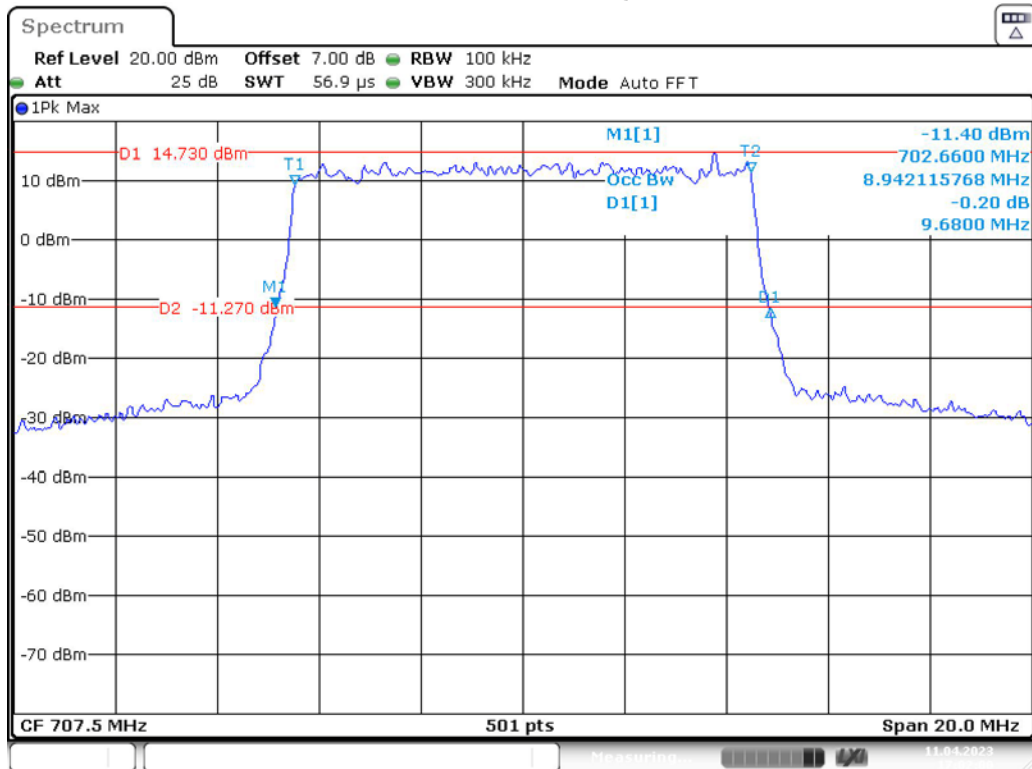

Band 12\_10 MHz\_Low\_QPSK\_RB50#0

Band 12\_10 MHz\_Low\_16QAM\_RB50#0

Band 12\_10 MHz\_Middle\_QPSK\_RB50#0

Band 12\_10 MHz\_Middle\_16QAM\_RB50#0

Band 12\_10 MHz\_High\_QPSK\_RB50#0

Date: 11.APR.2023 17:02:24