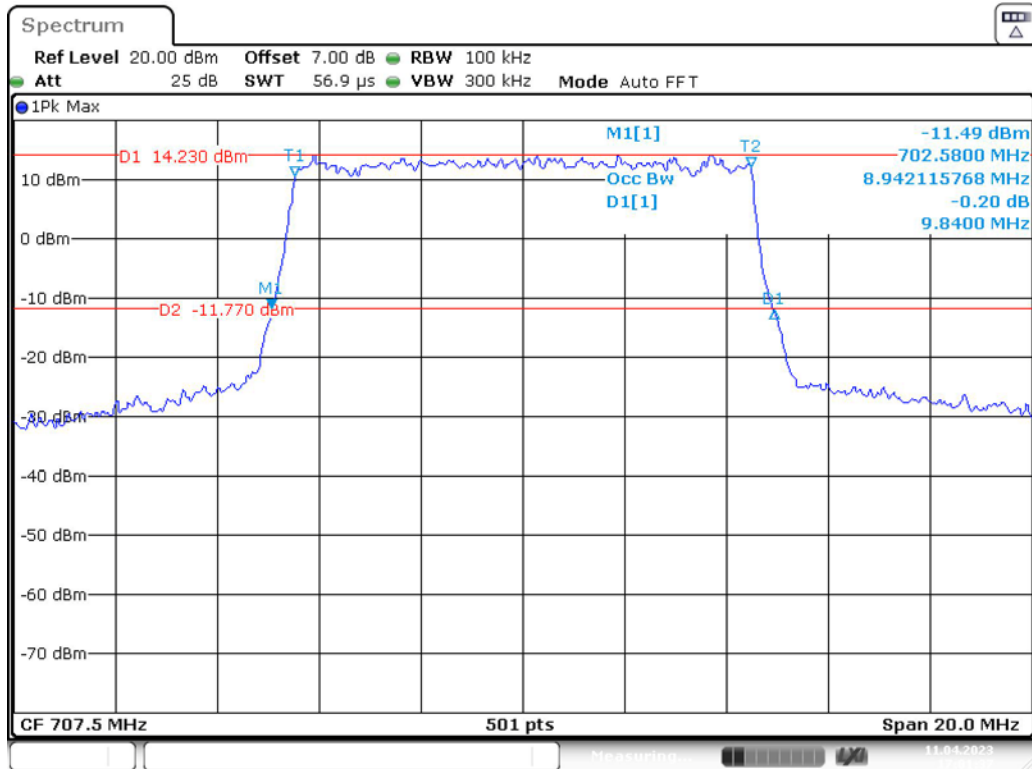

Band 12\_10 MHz\_Low\_QPSK\_RB50#0

Band 12\_10 MHz\_Low\_16QAM\_RB50#0

Band 12\_10 MHz\_Middle\_QPSK\_RB50#0

Band 12\_10 MHz\_Middle\_16QAM\_RB50#0

Band 12\_10 MHz\_High\_QPSK\_RB50#0

Date: 11.APR.2023 17:02:24