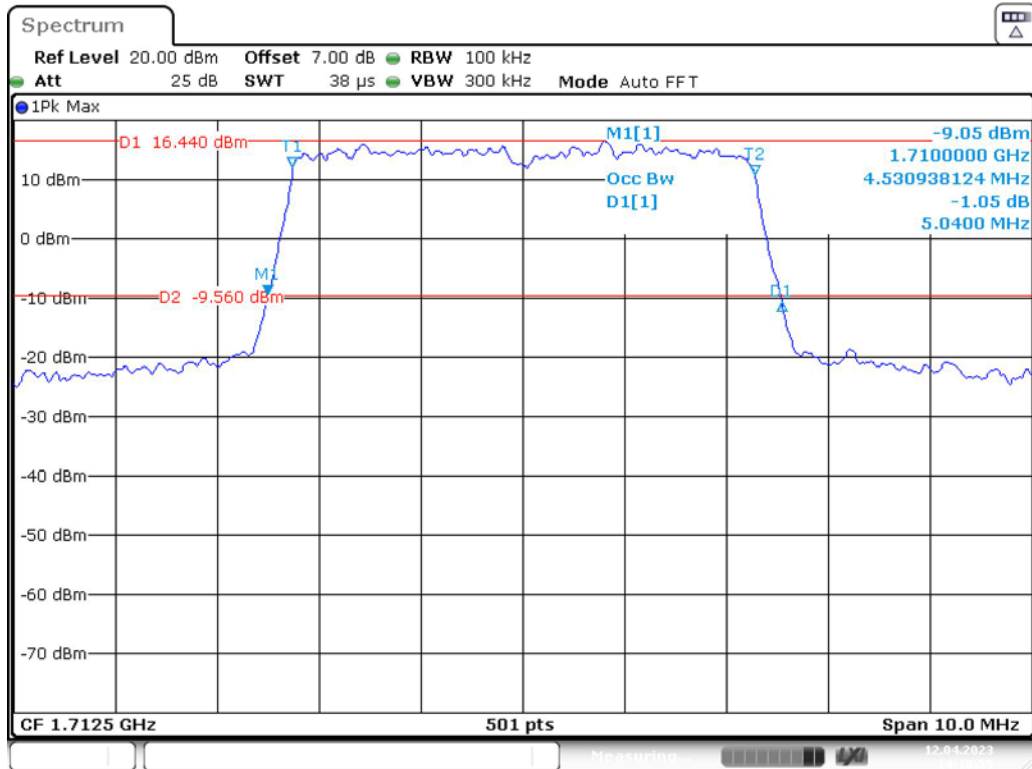

Band 66_5 MHz_Low_QPSK_RB25#0