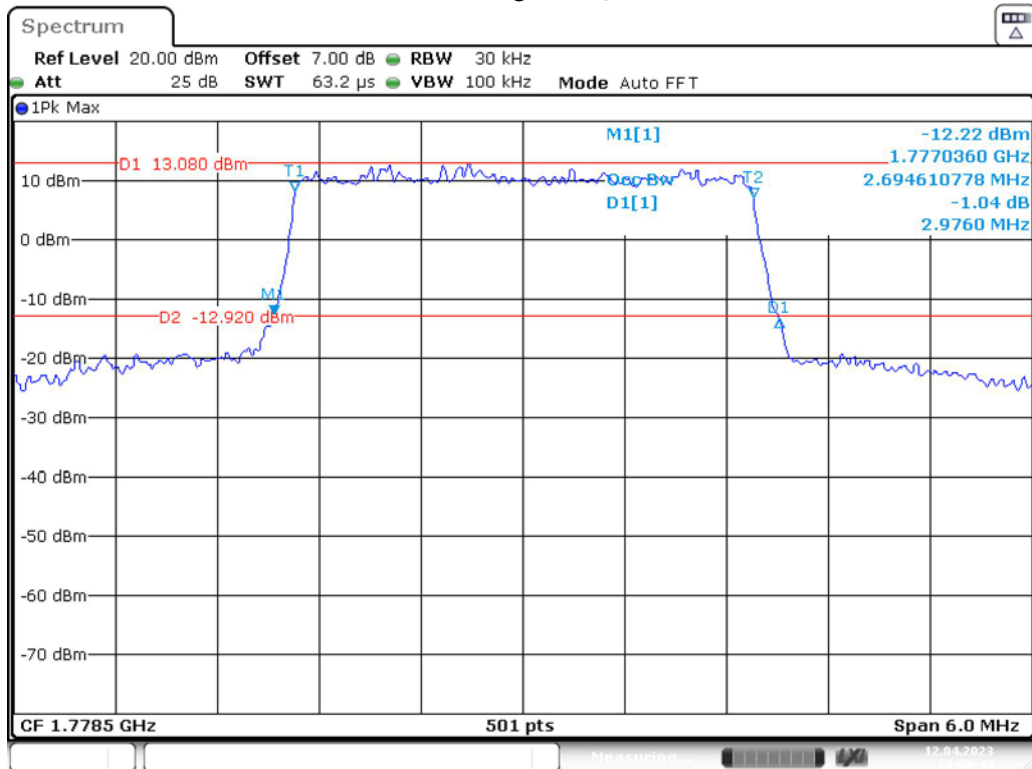

Band 66\_3 MHz\_Low\_16QAM\_RB15#0

Band 66\_3 MHz\_Middle\_QPSK\_RB15#0

Date: 12.APR.2023 14:06:21

Band 66\_3 MHz\_Middle\_16QAM\_RB15#0

Date: 12.APR.2023 14:06:34

Band 66\_3 MHz\_High\_QPSK\_RB15#0

Band 66\_3 MHz\_High\_16QAM\_RB15#0