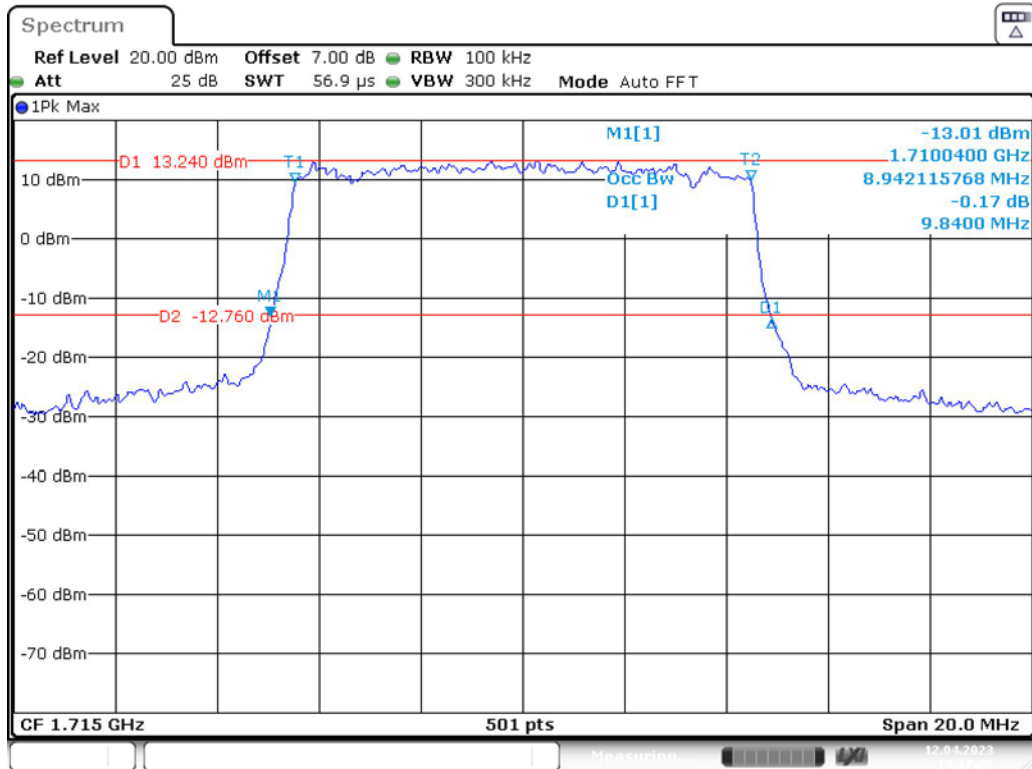

Band 66\_5 MHz\_Low\_QPSK\_RB25#0

Band 66\_5 MHz\_Low\_16QAM\_RB25#0

Band 66\_5 MHz\_Middle\_QPSK\_RB25#0

Band 66\_5 MHz\_Middle\_16QAM\_RB25#0

Band 66\_5 MHz\_High\_QPSK\_RB25#0

Band 66\_5 MHz\_High\_16QAM\_RB25#0

Band 66\_10 MHz\_Low\_QPSK\_RB50#0

Band 66\_10 MHz\_Low\_16QAM\_RB50#0