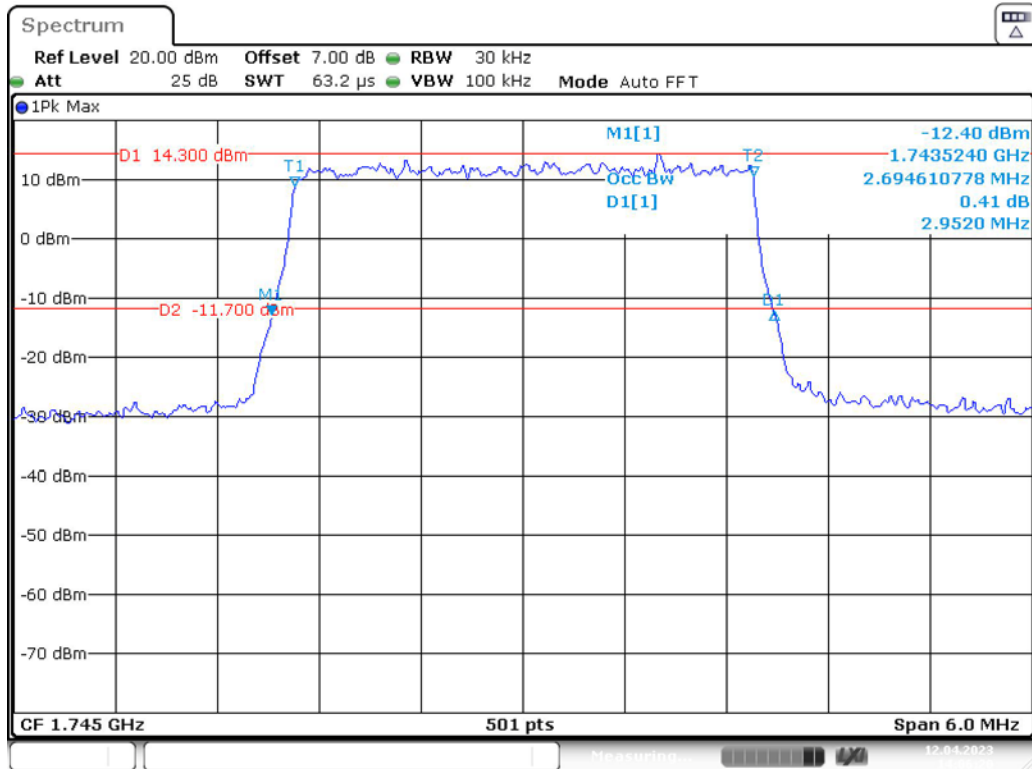

Band 66_3 MHz_Middle_QPSK_RB15#0

Date: 12.APR.2023 14:06:21