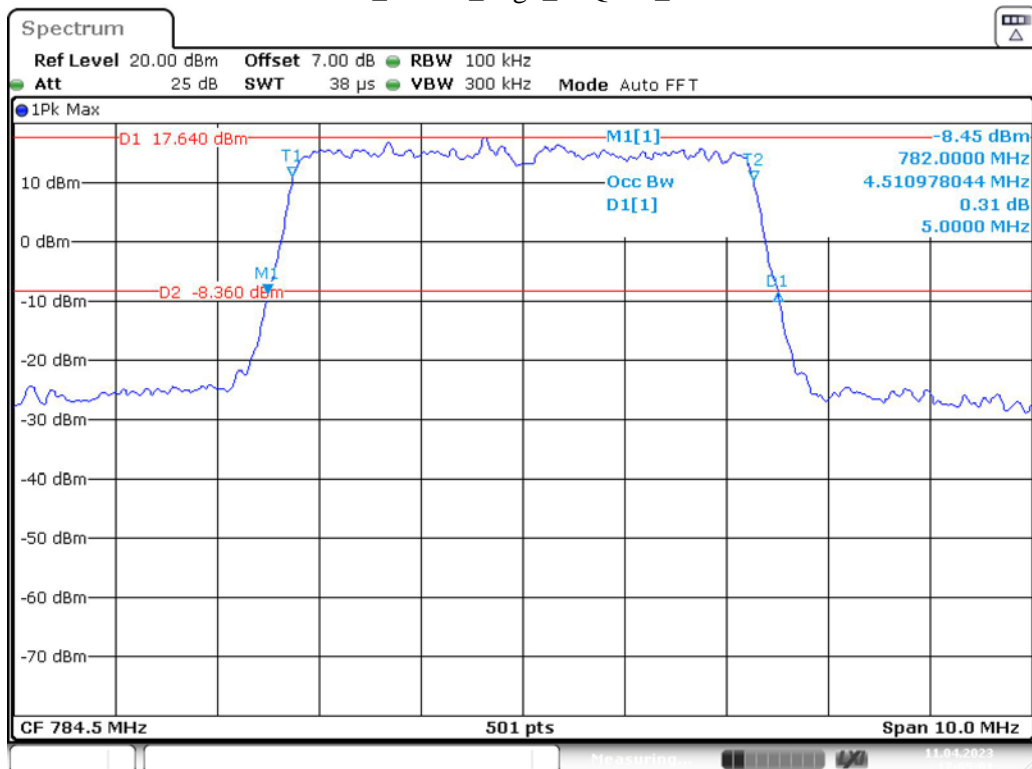

Band 13\_5 MHz\_Middle\_16QAM\_RB25#0

Band 13\_5 MHz\_High\_QPSK\_RB25#0

Date: 11.APR.2023 17:04:39

Band 13\_5 MHz\_High\_16QAM\_RB25#0

Date: 11.APR.2023 17:05:02

Band 13\_10 MHz\_Middle\_QPSK\_RB50#0

Date: 11.APR.2023 17:06:34