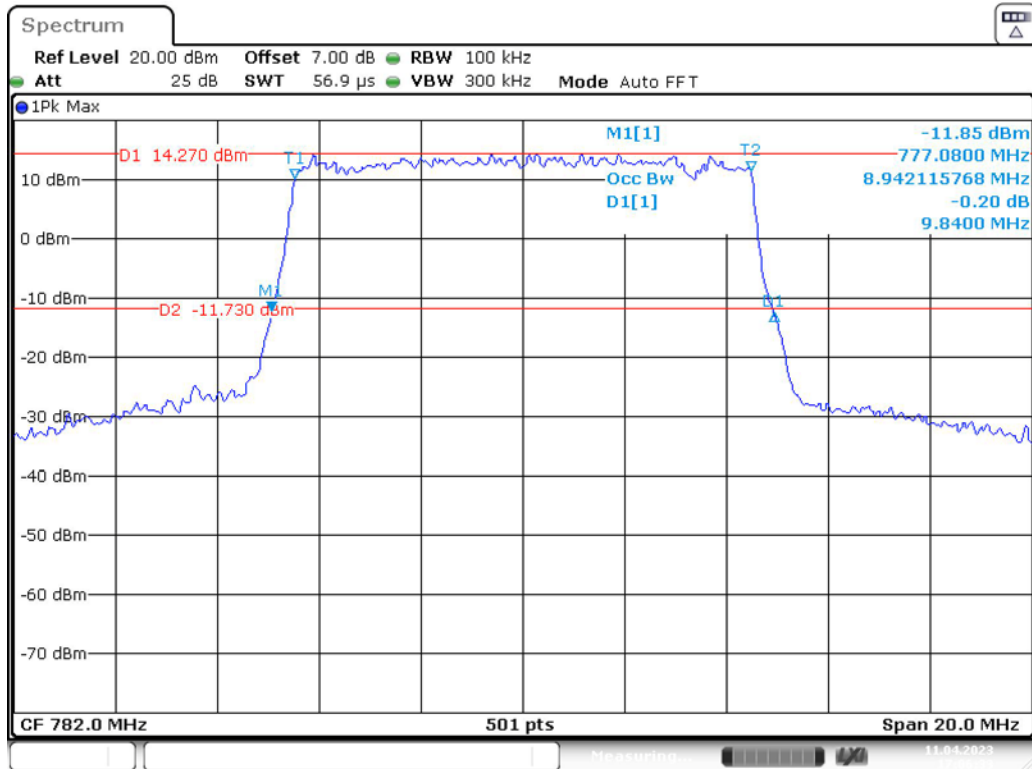

Band 13\_5 MHz\_Middle\_16QAM\_RB25#0

Band 13\_5 MHz\_High\_QPSK\_RB25#0

Date: 11.APR.2023 17:04:39

Band 13\_5 MHz\_High\_16QAM\_RB25#0

Date: 11.APR.2023 17:05:02

Band 13\_10 MHz\_Middle\_QPSK\_RB50#0

Date: 11.APR.2023 17:06:34