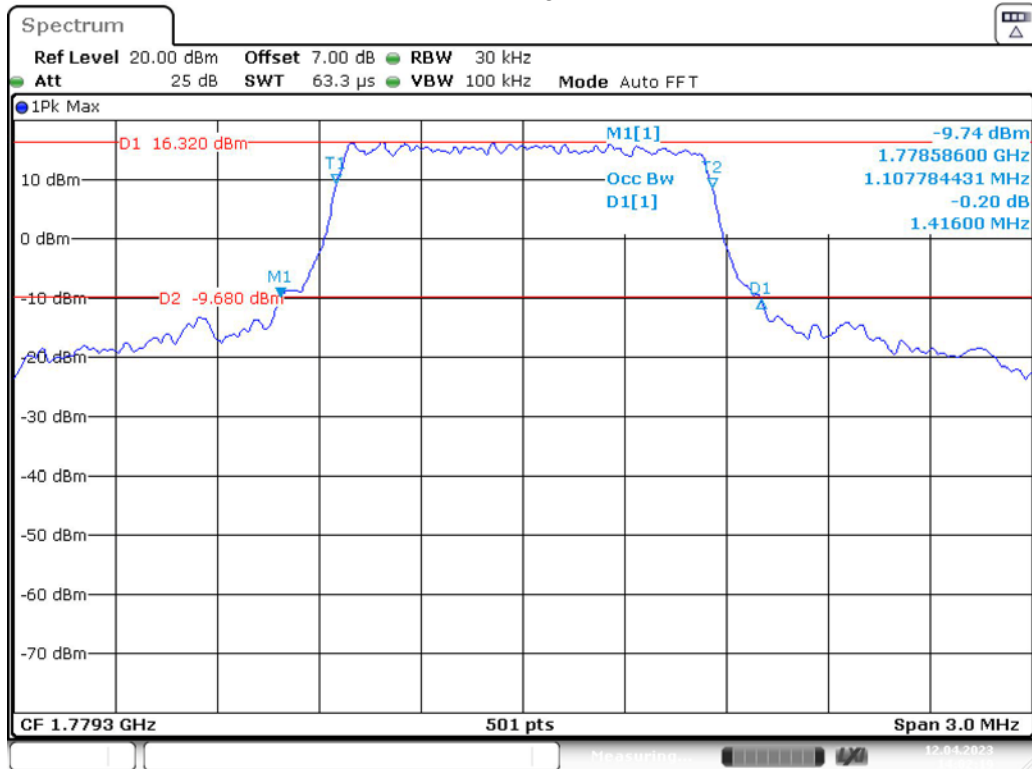

Band 66\_1.4 MHz\_Low\_16QAM\_RB6#0

Band 66\_1.4 MHz\_Middle\_QPSK\_RB6#0

Band 66\_1.4 MHz\_Middle\_16QAM\_RB6#0

Band 66\_1.4 MHz\_High\_QPSK\_RB6#0

Band 66\_1.4 MHz\_High\_16QAM\_RB6#0

Band 66\_3 MHz\_Low\_QPSK\_RB15#0

Band 66\_3 MHz\_Low\_16QAM\_RB15#0

Band 66\_3 MHz\_Middle\_QPSK\_RB15#0

Date: 12.APR.2023 14:06:21

Band 66\_3 MHz\_Middle\_16QAM\_RB15#0

Date: 12.APR.2023 14:06:34

Band 66\_3 MHz\_High\_QPSK\_RB15#0

Band 66\_3 MHz\_High\_16QAM\_RB15#0