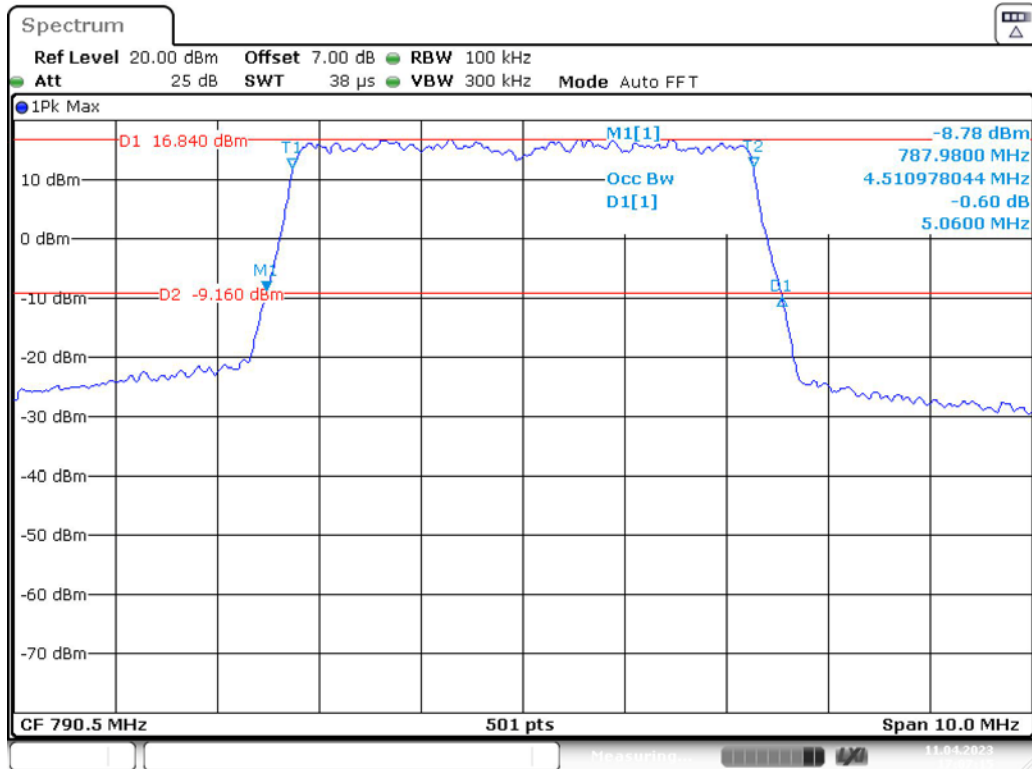

Band 14_5 MHz_Low_QPSK_RB25#0