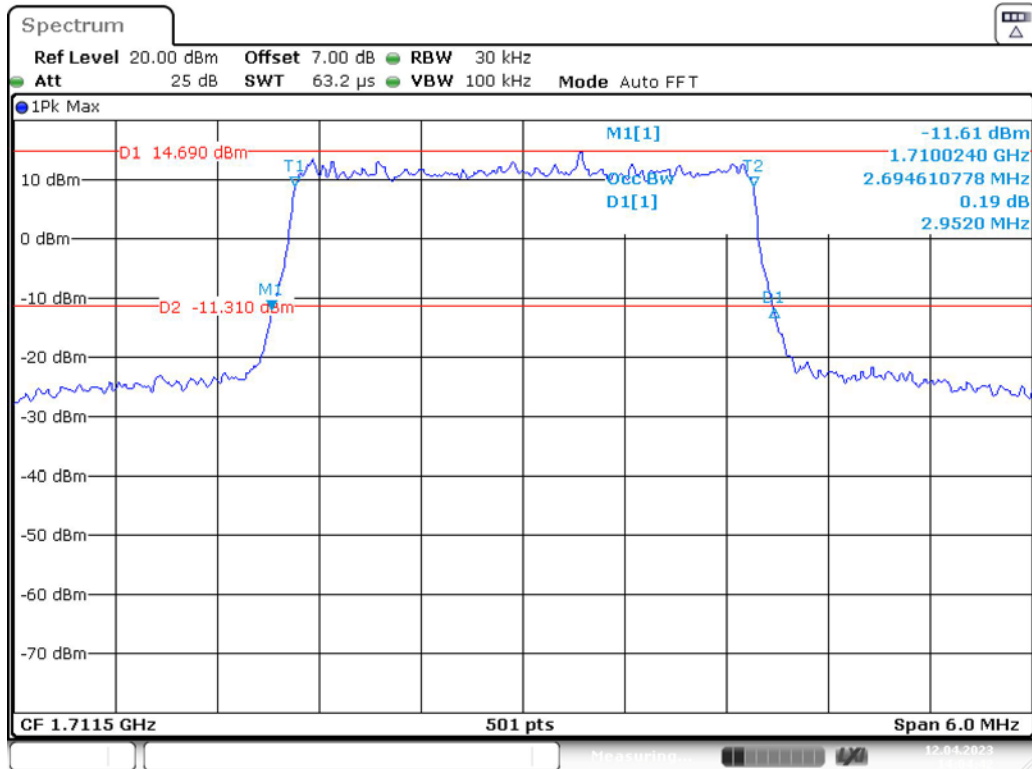

Band 66\_1.4 MHz\_Low\_16QAM\_RB6#0

Band 66\_1.4 MHz\_Middle\_QPSK\_RB6#0

Band 66\_1.4 MHz\_Middle\_16QAM\_RB6#0

Band 66\_1.4 MHz\_High\_QPSK\_RB6#0

Band 66\_1.4 MHz\_High\_16QAM\_RB6#0

Band 66\_3 MHz\_Low\_QPSK\_RB15#0