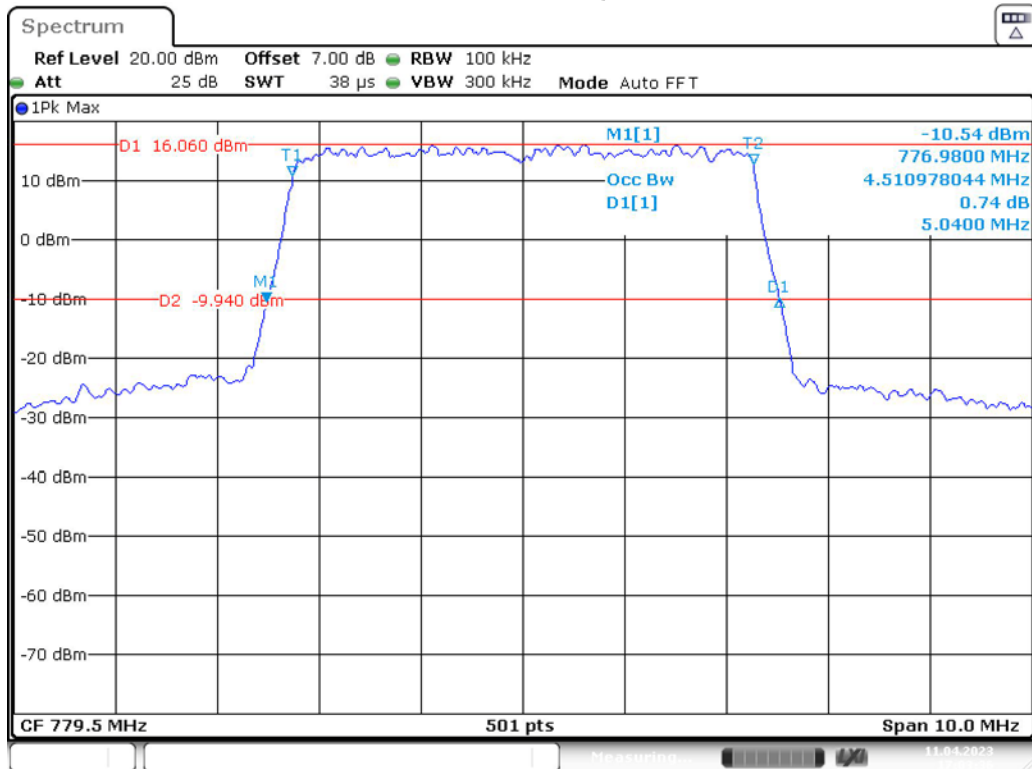

Band 12\_10 MHz\_High\_16QAM\_RB50#0

Date: 11.APR.2023 17:02:46

Band 13\_5 MHz\_Low\_QPSK\_RB25#0

Date: 11.APR.2023 17:03:18

Band 13\_5 MHz\_Low\_16QAM\_RB25#0

Date: 11.APR.2023 17:03:37

Band 13\_5 MHz\_Middle\_QPSK\_RB25#0