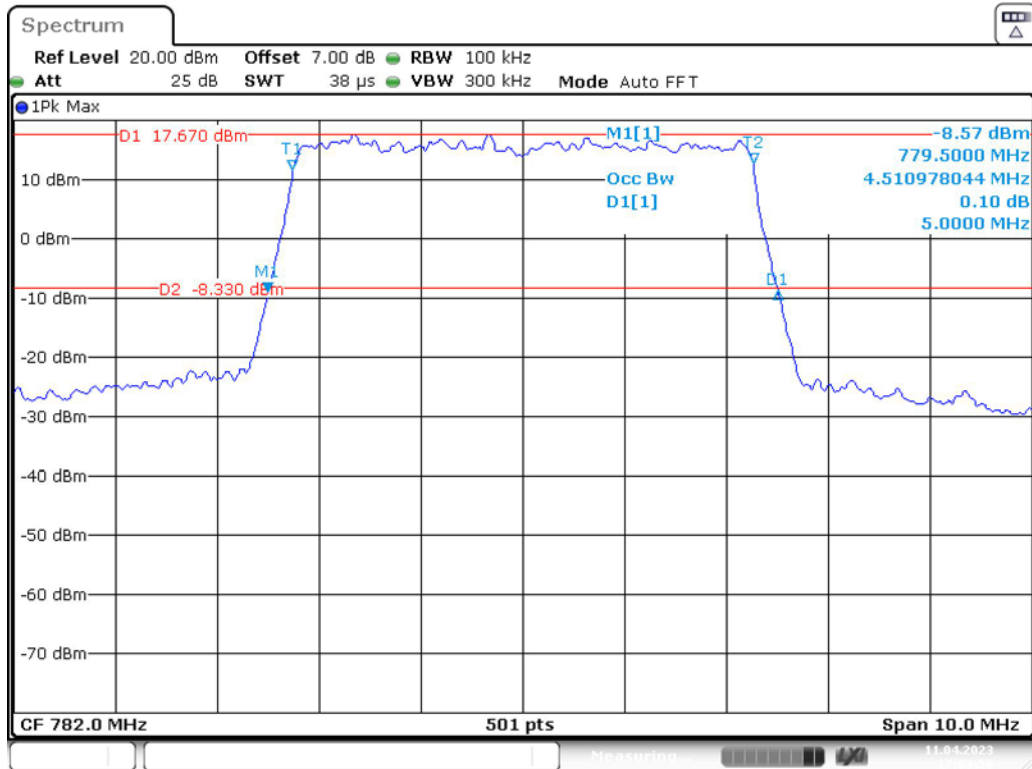

Band 12\_10 MHz\_High\_16QAM\_RB50#0

Date: 11.APR.2023 17:02:46

Band 13\_5 MHz\_Low\_QPSK\_RB25#0

Date: 11.APR.2023 17:03:18

Band 13\_5 MHz\_Low\_16QAM\_RB25#0

Date: 11.APR.2023 17:03:37

Band 13\_5 MHz\_Middle\_QPSK\_RB25#0