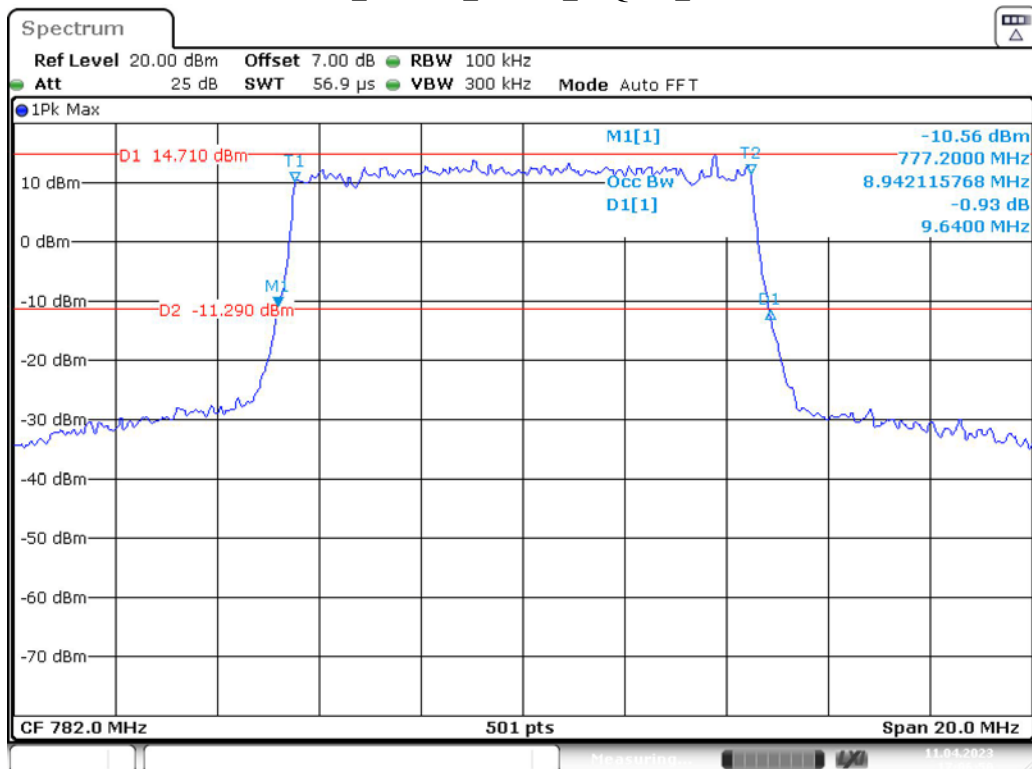

Band 13_10 MHz_Middle_16QAM_RB50#0

Date: 11.APR.2023 17:06:50