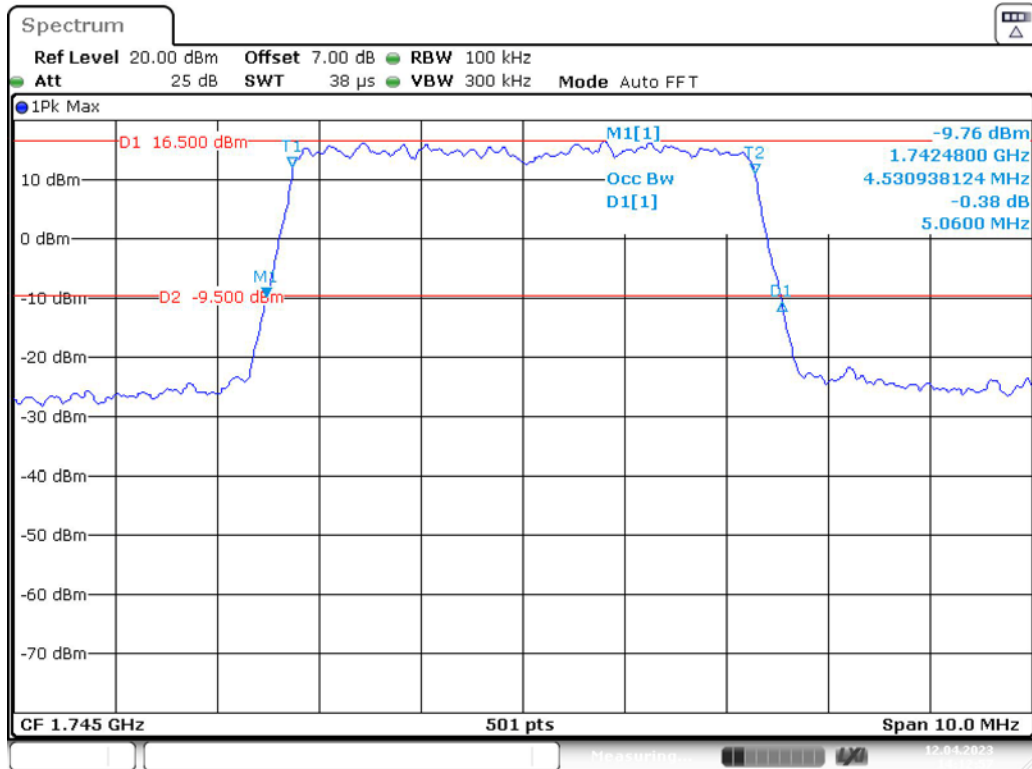

Band 66_5 MHz_Middle_QPSK_RB25#0