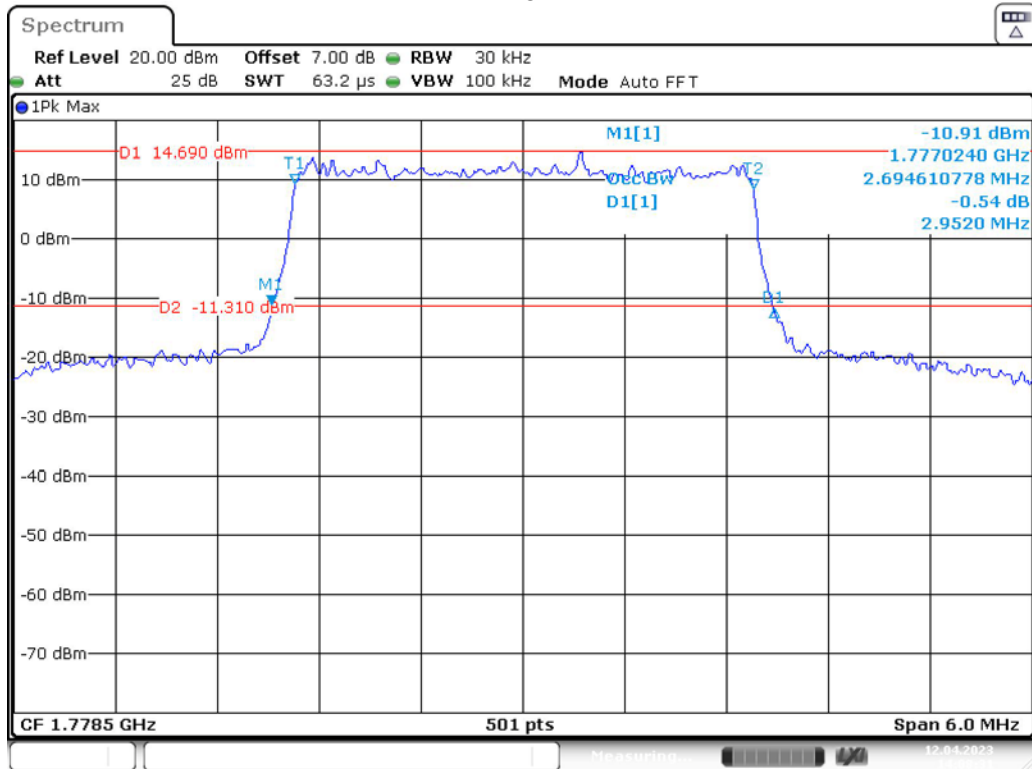

Band 66\_3 MHz\_Low\_16QAM\_RB15#0

Band 66\_3 MHz\_Middle\_QPSK\_RB15#0

Date: 12.APR.2023 14:06:21

Band 66\_3 MHz\_Middle\_16QAM\_RB15#0

Date: 12.APR.2023 14:06:34

Band 66\_3 MHz\_High\_QPSK\_RB15#0

Band 66\_3 MHz\_High\_16QAM\_RB15#0