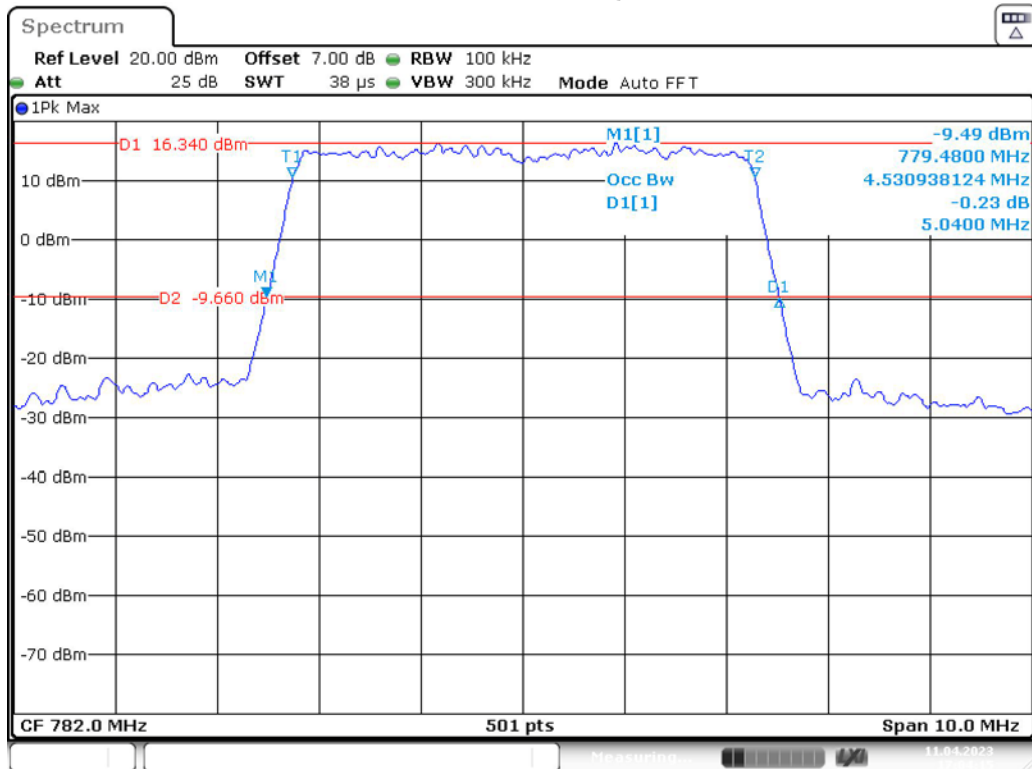

Band 13_5 MHz_Middle_16QAM_RB25#0