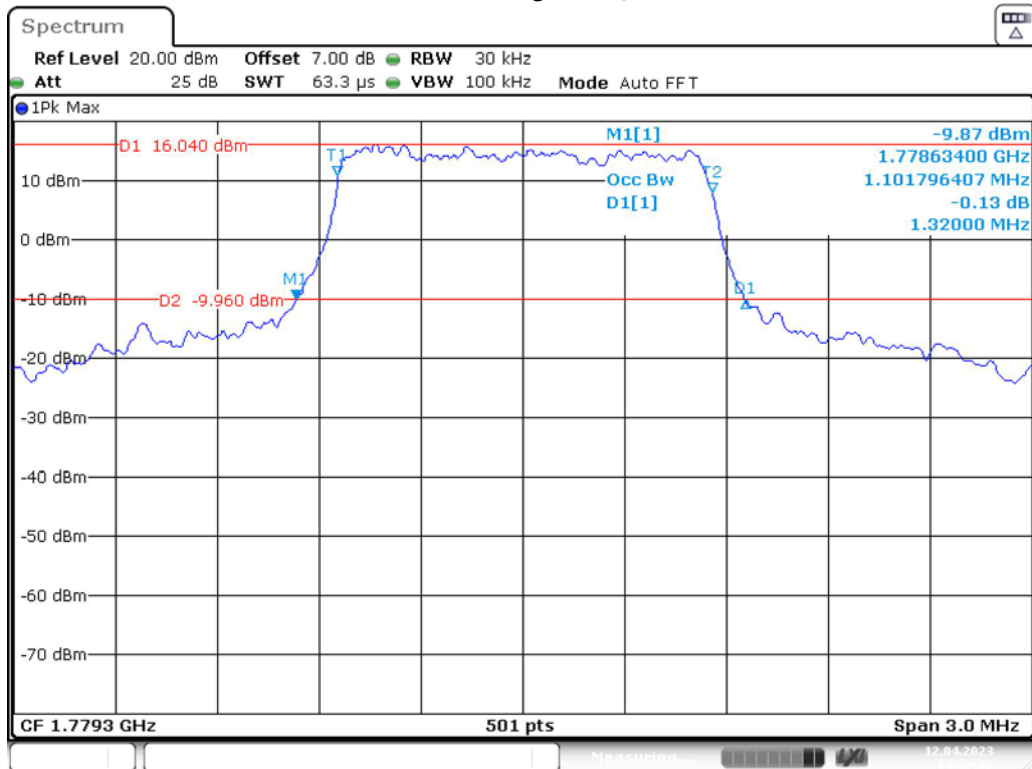

Band 66\_1.4 MHz\_Low\_16QAM\_RB6#0

Band 66\_1.4 MHz\_Middle\_QPSK\_RB6#0

Band 66\_1.4 MHz\_Middle\_16QAM\_RB6#0

Band 66\_1.4 MHz\_High\_QPSK\_RB6#0

Band 66\_1.4 MHz\_High\_16QAM\_RB6#0

Band 66\_3 MHz\_Low\_QPSK\_RB15#0

Band 66\_3 MHz\_Low\_16QAM\_RB15#0

Band 66\_3 MHz\_Middle\_QPSK\_RB15#0

Date: 12.APR.2023 14:06:21

Band 66\_3 MHz\_Middle\_16QAM\_RB15#0

Date: 12.APR.2023 14:06:34

Band 66\_3 MHz\_High\_QPSK\_RB15#0

Band 66\_3 MHz\_High\_16QAM\_RB15#0