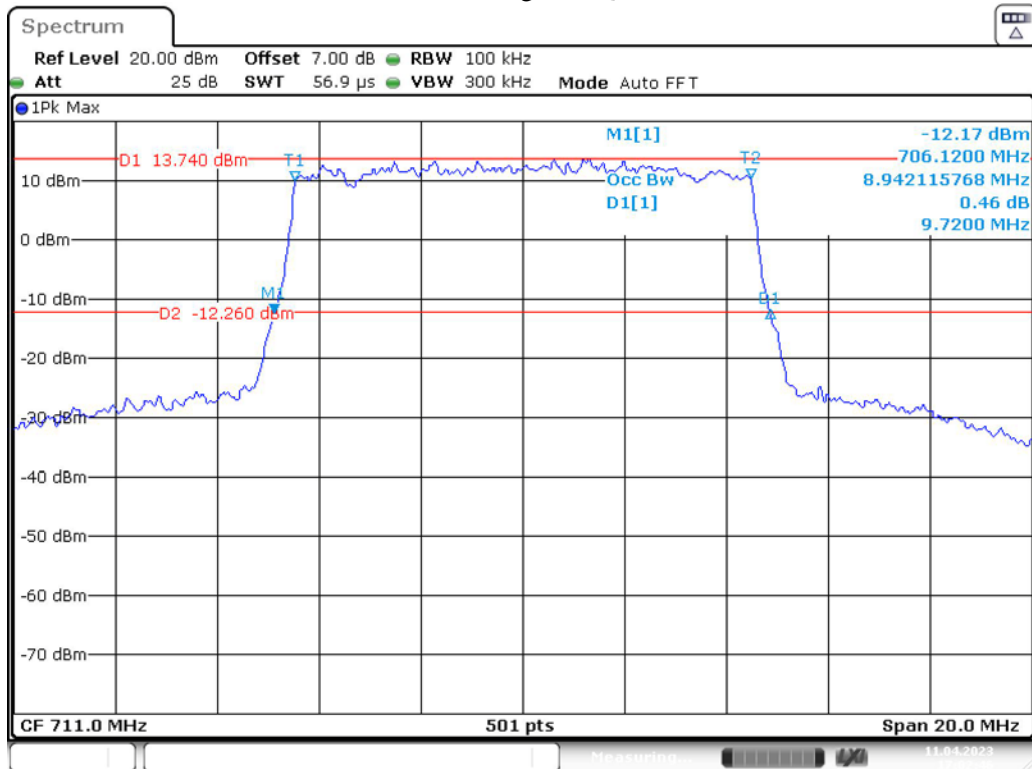

Band 12_10 MHz_High_16QAM_RB50#0

Date: 11.APR.2023 17:02:46