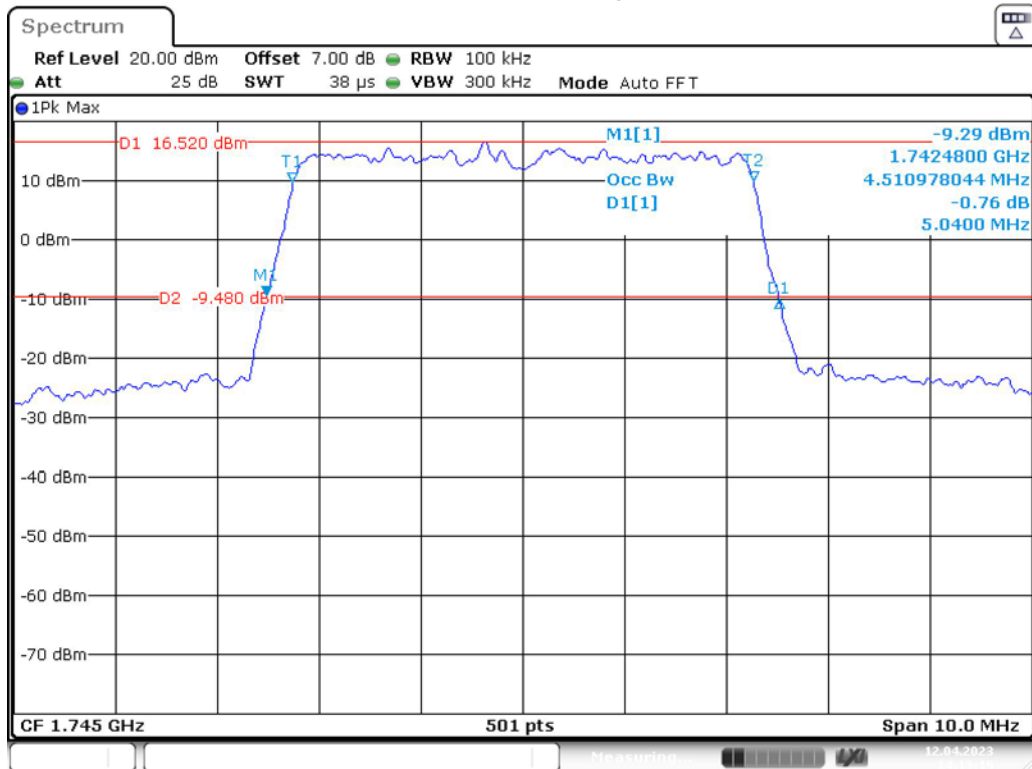

Band 66\_5 MHz\_Low\_QPSK\_RB25#0

Band 66\_5 MHz\_Low\_16QAM\_RB25#0

Band 66\_5 MHz\_Middle\_QPSK\_RB25#0

Band 66\_5 MHz\_Middle\_16QAM\_RB25#0

Band 66\_5 MHz\_High\_QPSK\_RB25#0

Band 66\_5 MHz\_High\_16QAM\_RB25#0