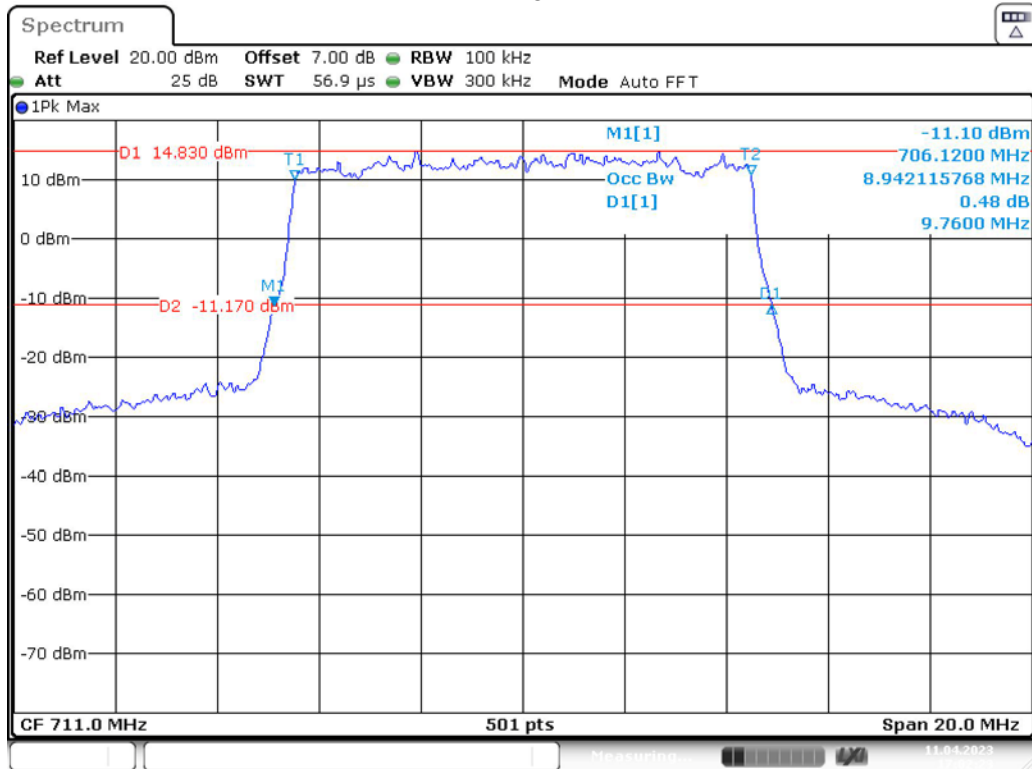

Band 12\_10 MHz\_Low\_QPSK\_RB50#0

Band 12\_10 MHz\_Low\_16QAM\_RB50#0

Band 12\_10 MHz\_Middle\_QPSK\_RB50#0

Band 12\_10 MHz\_Middle\_16QAM\_RB50#0

Band 12\_10 MHz\_High\_QPSK\_RB50#0

Date: 11.APR.2023 17:02:24