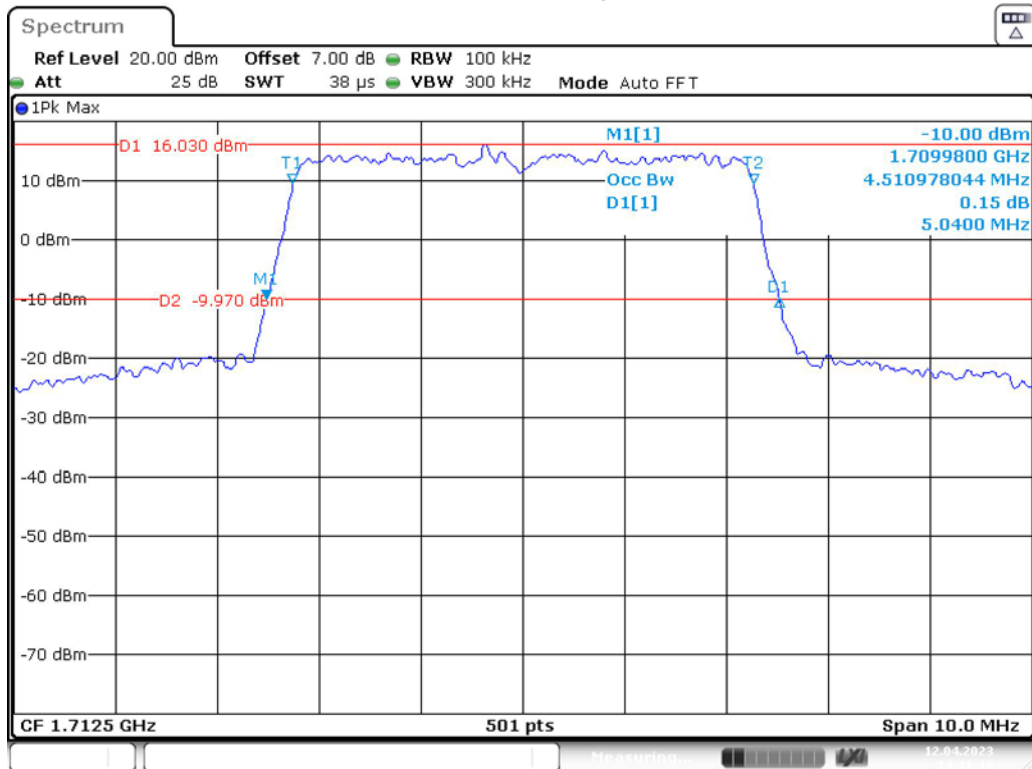

Band 66_5 MHz_Low_16QAM_RB25#0