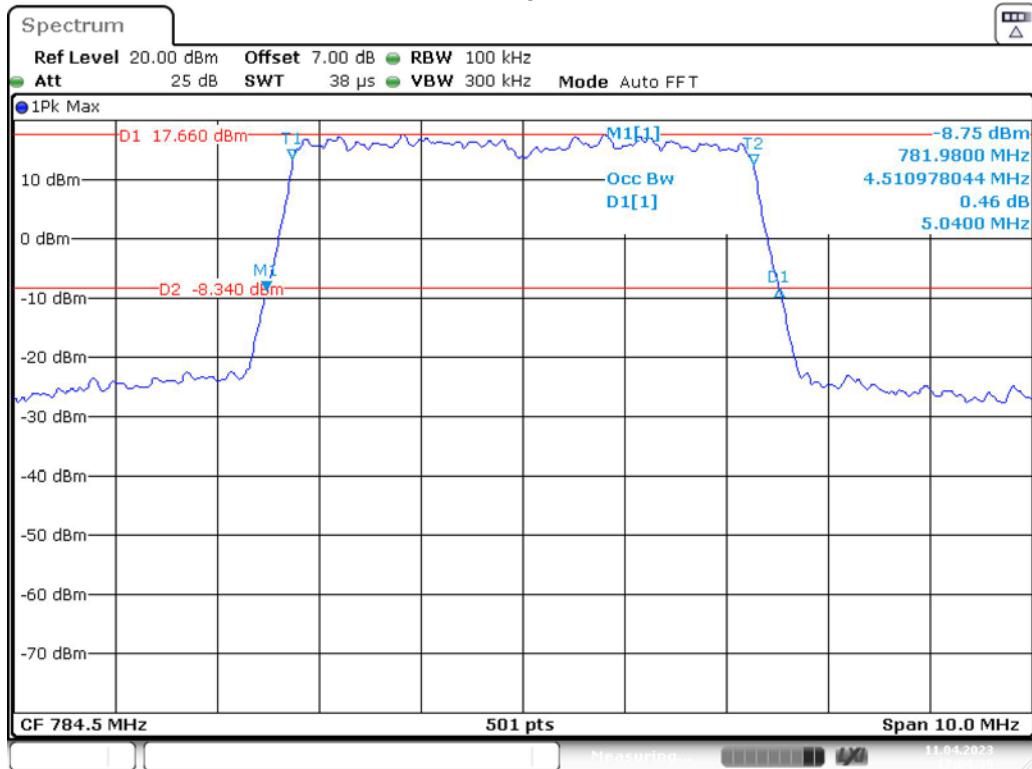

Band 13_5 MHz_High_QPSK_RB25#0

Date: 11.APR.2023 17:04:39