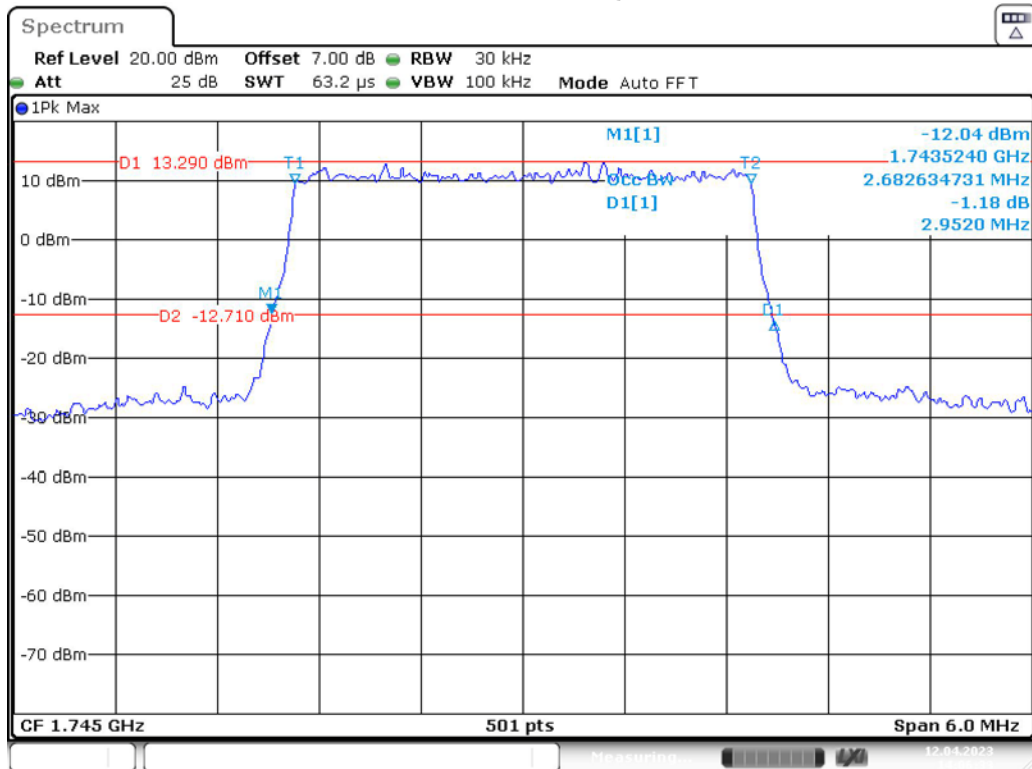

Band 66\_3 MHz\_Low\_16QAM\_RB15#0

Band 66\_3 MHz\_Middle\_QPSK\_RB15#0

Date: 12.APR.2023 14:06:21

Band 66\_3 MHz\_Middle\_16QAM\_RB15#0

Date: 12.APR.2023 14:06:34

Band 66\_3 MHz\_High\_QPSK\_RB15#0

Band 66\_3 MHz\_High\_16QAM\_RB15#0