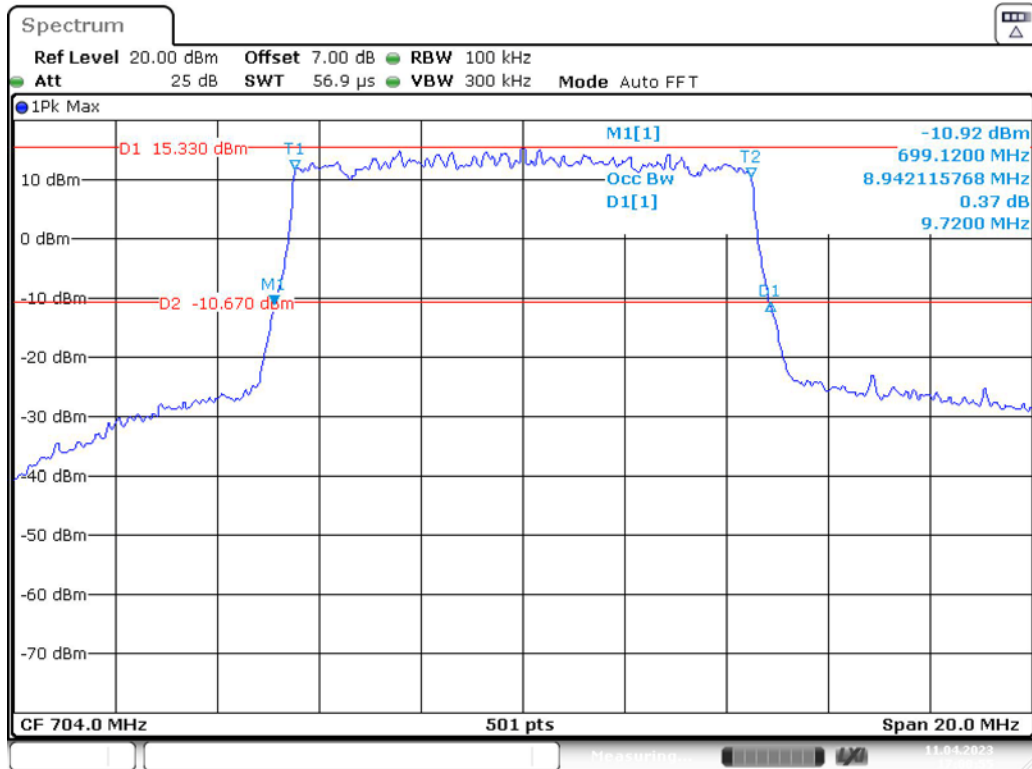

Band 12\_10 MHz\_Low\_QPSK\_RB50#0

Band 12\_10 MHz\_Low\_16QAM\_RB50#0

Band 12\_10 MHz\_Middle\_QPSK\_RB50#0

Band 12\_10 MHz\_Middle\_16QAM\_RB50#0

Band 12\_10 MHz\_High\_QPSK\_RB50#0

Date: 11.APR.2023 17:02:24