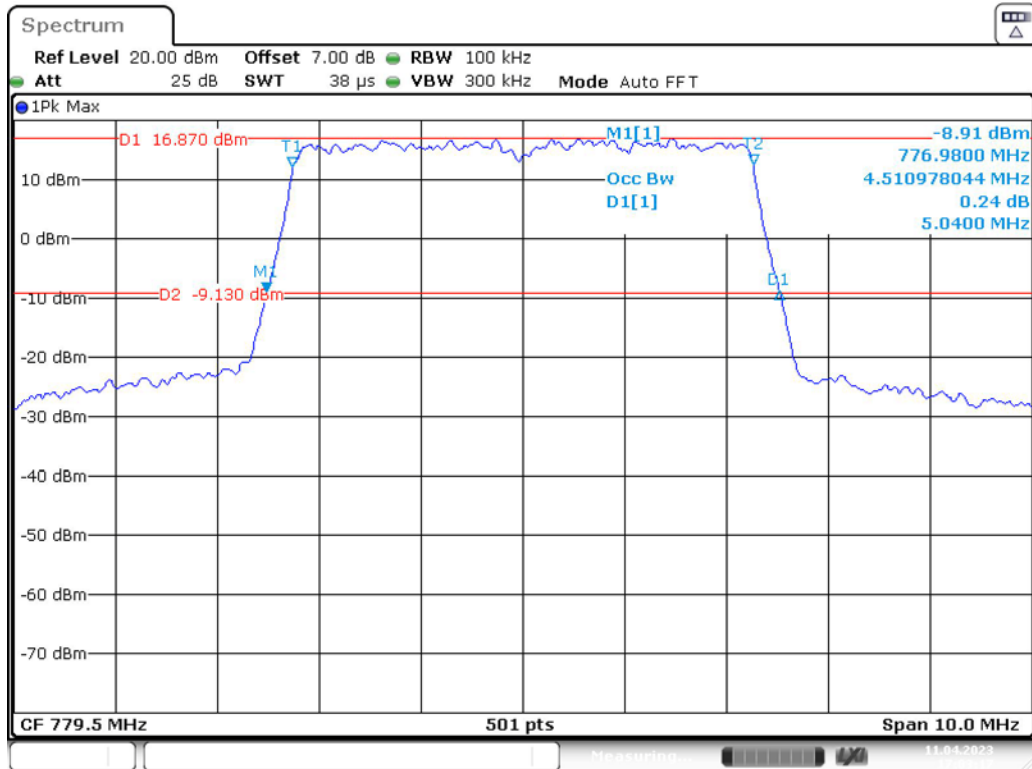

Band 13_5 MHz_Low_QPSK_RB25#0

Date: 11.APR.2023 17:03:18