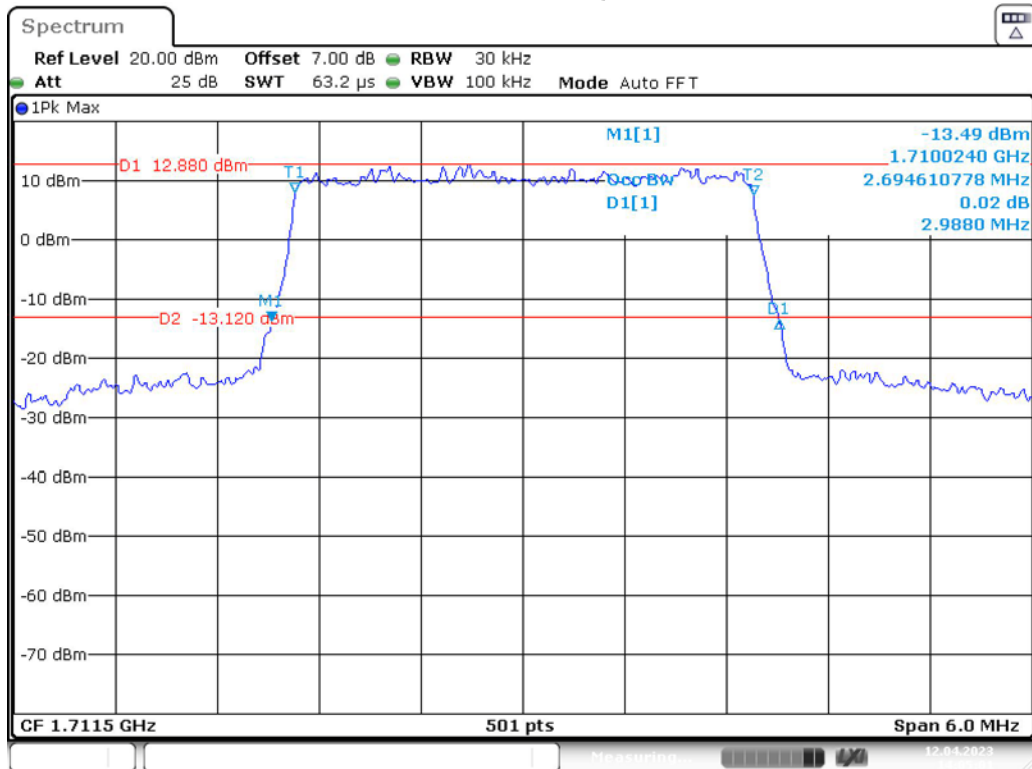

Band 66_3 MHz_Low_16QAM_RB15#0