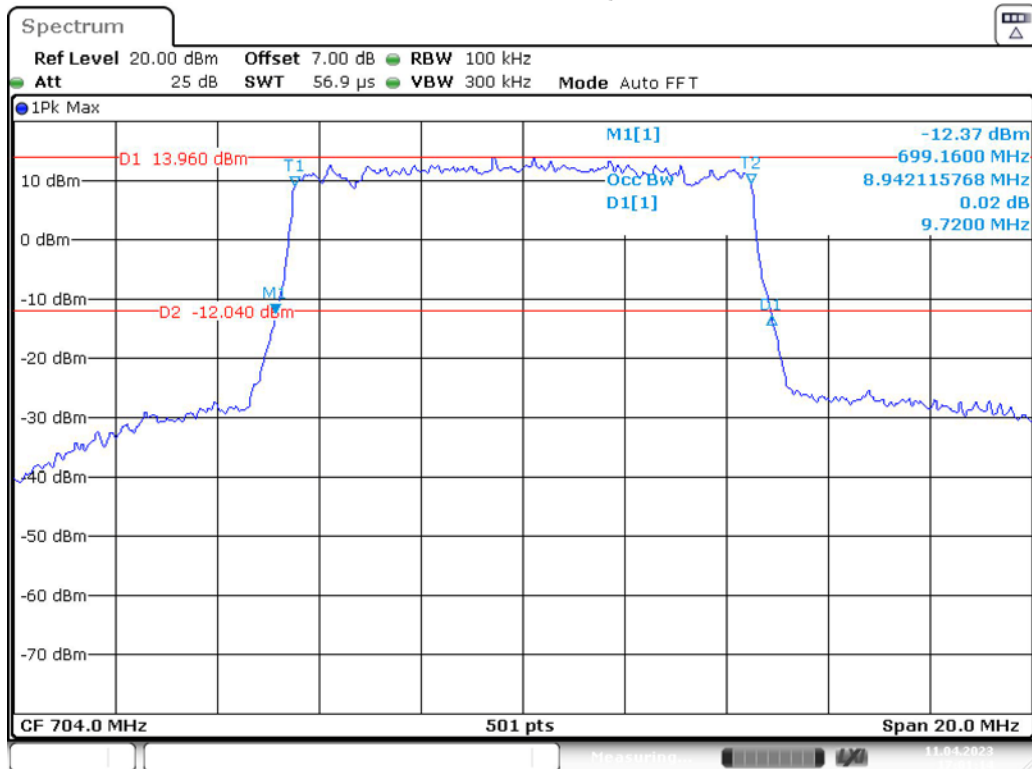

Band 12\_10 MHz\_Low\_QPSK\_RB50#0

Band 12\_10 MHz\_Low\_16QAM\_RB50#0

Band 12\_10 MHz\_Middle\_QPSK\_RB50#0

Band 12\_10 MHz\_Middle\_16QAM\_RB50#0

Band 12\_10 MHz\_High\_QPSK\_RB50#0

Date: 11.APR.2023 17:02:24