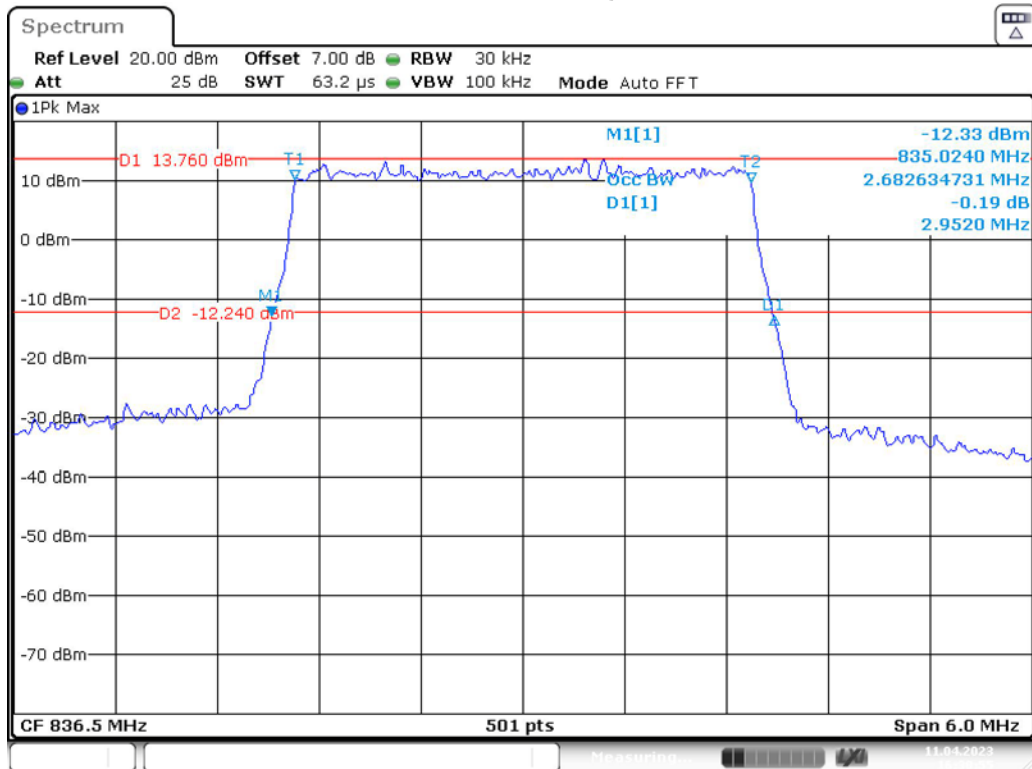

Band 5_3 MHz_Middle_16QAM_RB15#0