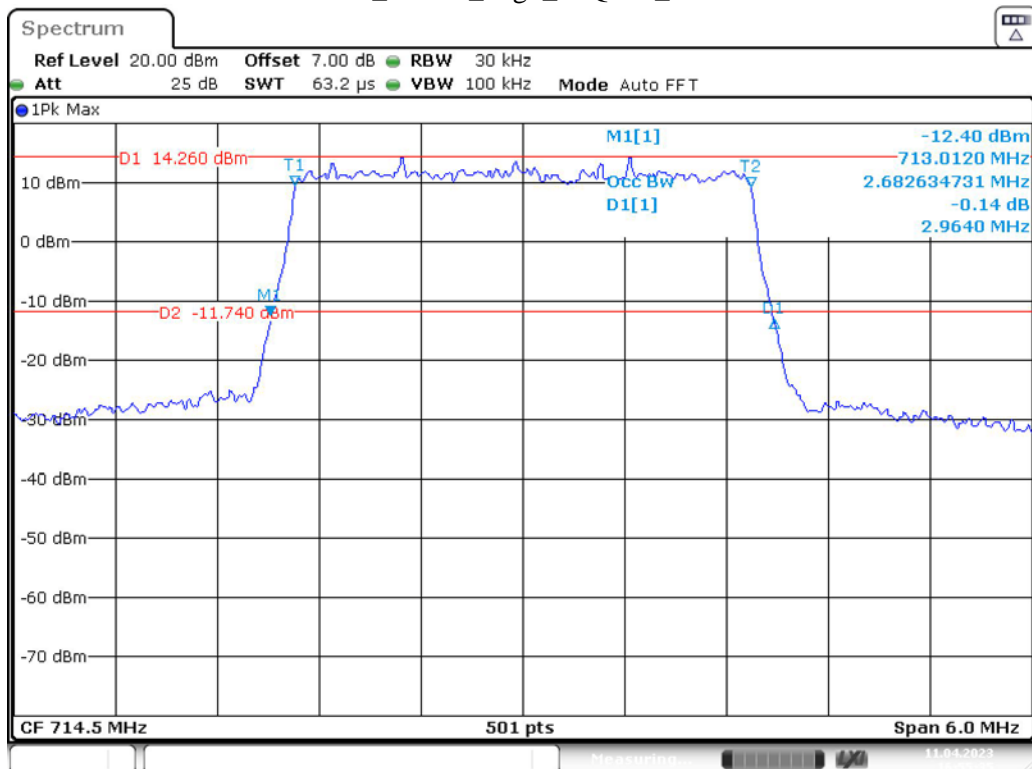

Band 12_1.4 MHz_High_QPSK_RB6#0

Band 12_1.4 MHz_High_16QAM_RB6#0

Band 12_3 MHz_Low_QPSK_RB15#0

Band 12_3 MHz_Low_16QAM_RB15#0

Band 12_3 MHz_Middle_QPSK_RB15#0

Date: 11.APR.2023 16:54:53

Band 12_3 MHz_Middle_16QAM_RB15#0

Date: 11.APR.2023 16:55:06

Band 12_3 MHz_High_QPSK_RB15#0

Date: 11.APR.2023 16:55:20

Band 12_3 MHz_High_16QAM_RB15#0

Date: 11.APR.2023 16:55:36

Band 12_5 MHz_Low_QPSK_RB25#0

Band 12_5 MHz_Low_16QAM_RB25#0

Band 12_5 MHz_Middle_QPSK_RB25#0