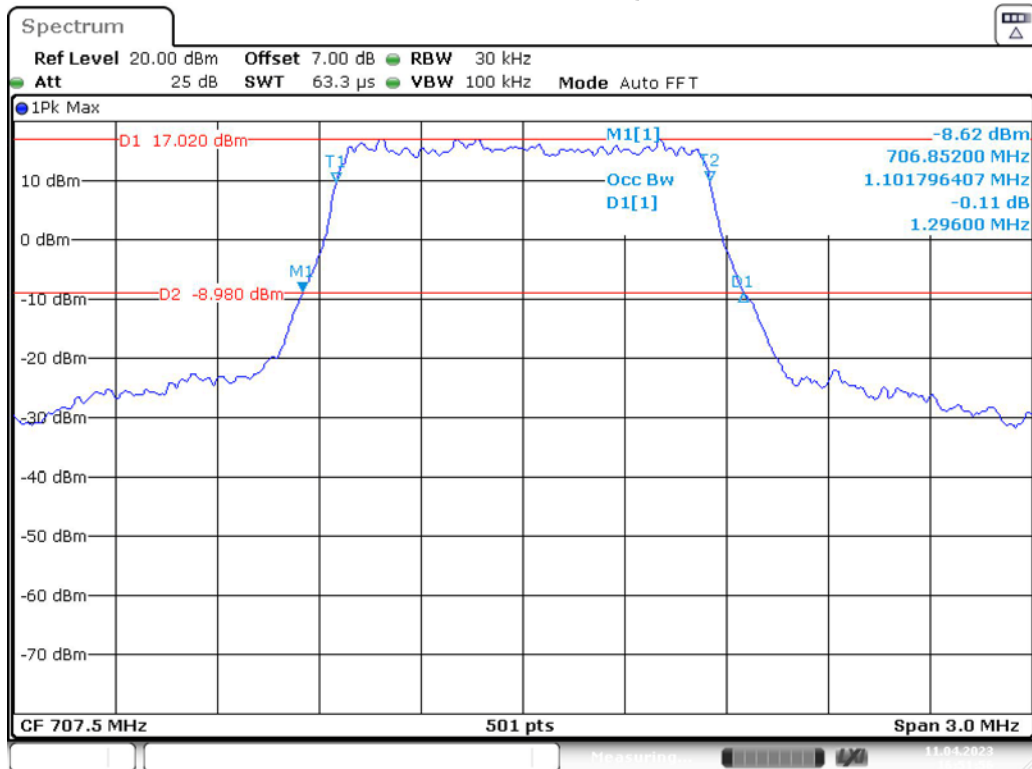

Band 5_10 MHz_High_16QAM_RB50#0

Band 12_1.4 MHz_Low_QPSK_RB6#0

Date: 11.APR.2023 16:51:17

Band 12_1.4 MHz_Low_16QAM_RB6#0

Date: 11.APR.2023 16:51:30

Band 12_1.4 MHz_Middle_QPSK_RB6#0

Band 12_1.4 MHz_Middle_16QAM_RB6#0