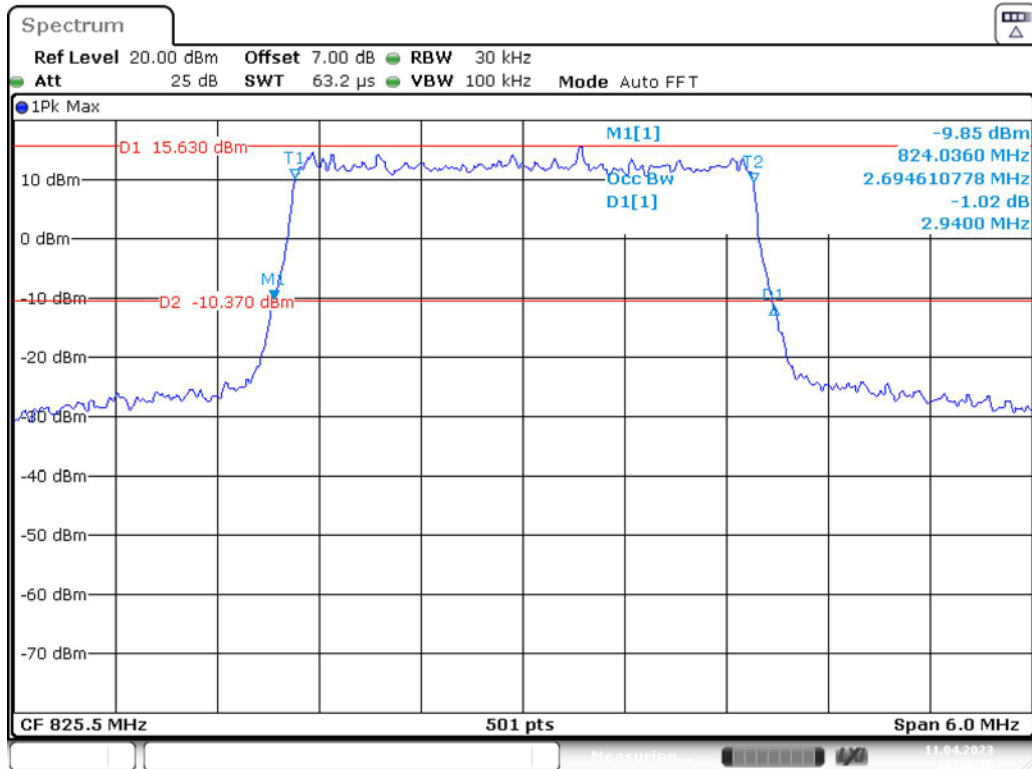

Date: 11.APR.2023 16:26:13

Band 5_1.4 MHz_High_QPSK_RB6#0

Date: 11.APR.2023 16:26:26

Band 5_1.4 MHz_High_16QAM_RB6#0

Date: 11.APR.2023 16:26:39

Band 5_3 MHz_Low_QPSK_RB15#0

Date: 11.APR.2023 16:30:17

Band 5_3 MHz_Low_16QAM_RB15#0