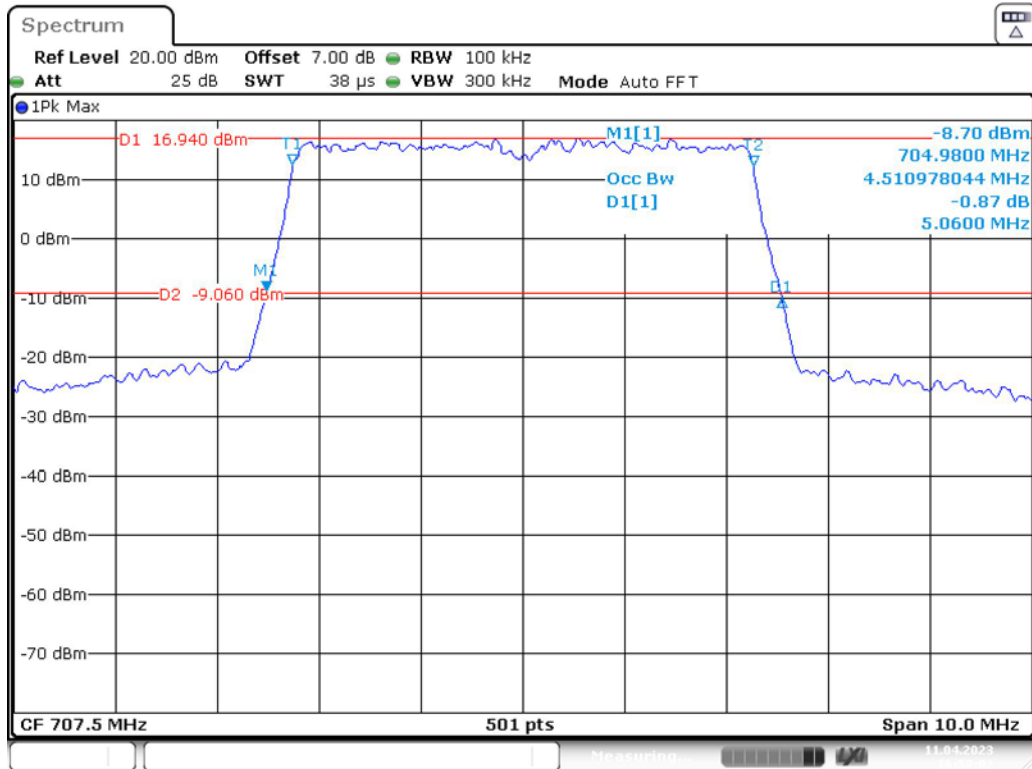

Date: 11.APR.2023 16:55:06

Band 12_3 MHz_High_QPSK_RB15#0

Date: 11.APR.2023 16:55:20

Band 12_3 MHz_High_16QAM_RB15#0

Date: 11.APR.2023 16:55:36

Band 12_5 MHz_Low_QPSK_RB25#0

Band 12_5 MHz_Low_16QAM_RB25#0

Band 12_5 MHz_Middle_QPSK_RB25#0