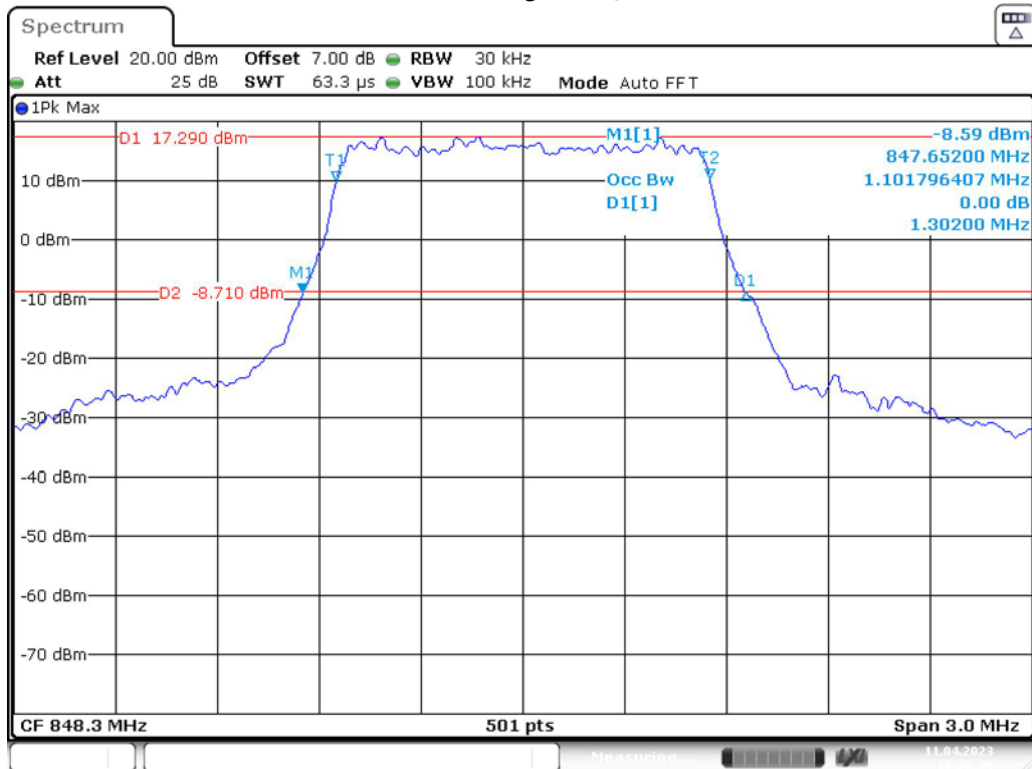

Band 5_1.4 MHz_Low_QPSK_RB6#0

Date: 11.APR.2023 16:25:27

Band 5_1.4 MHz_Low_16QAM_RB6#0

Date: 11.APR.2023 16:25:40

Band 5_1.4 MHz_Middle_QPSK_RB6#0

Date: 11.APR.2023 16:26:00

Band 5_1.4 MHz_Middle_16QAM_RB6#0

Date: 11.APR.2023 16:26:13

Band 5_1.4 MHz_High_QPSK_RB6#0

Date: 11.APR.2023 16:26:26

Band 5_1.4 MHz_High_16QAM_RB6#0

Date: 11.APR.2023 16:26:39

Band 5_3 MHz_Low_QPSK_RB15#0

Date: 11.APR.2023 16:30:17

Band 5_3 MHz_Low_16QAM_RB15#0