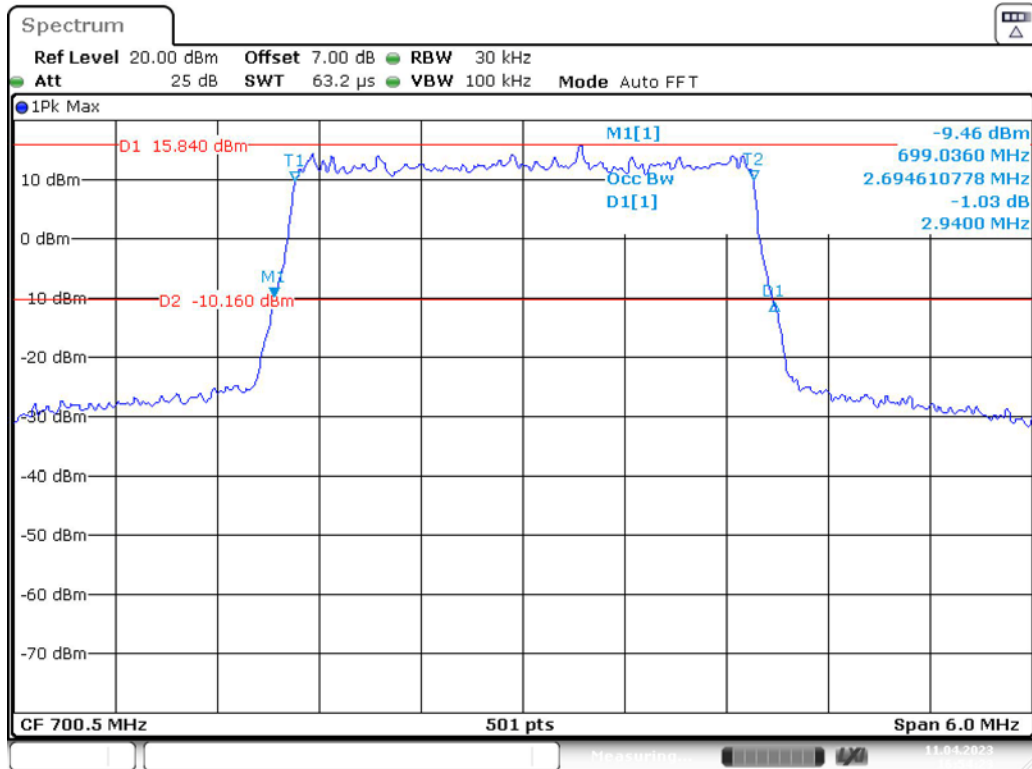

Band 12_3 MHz_Low_QPSK_RB15#0