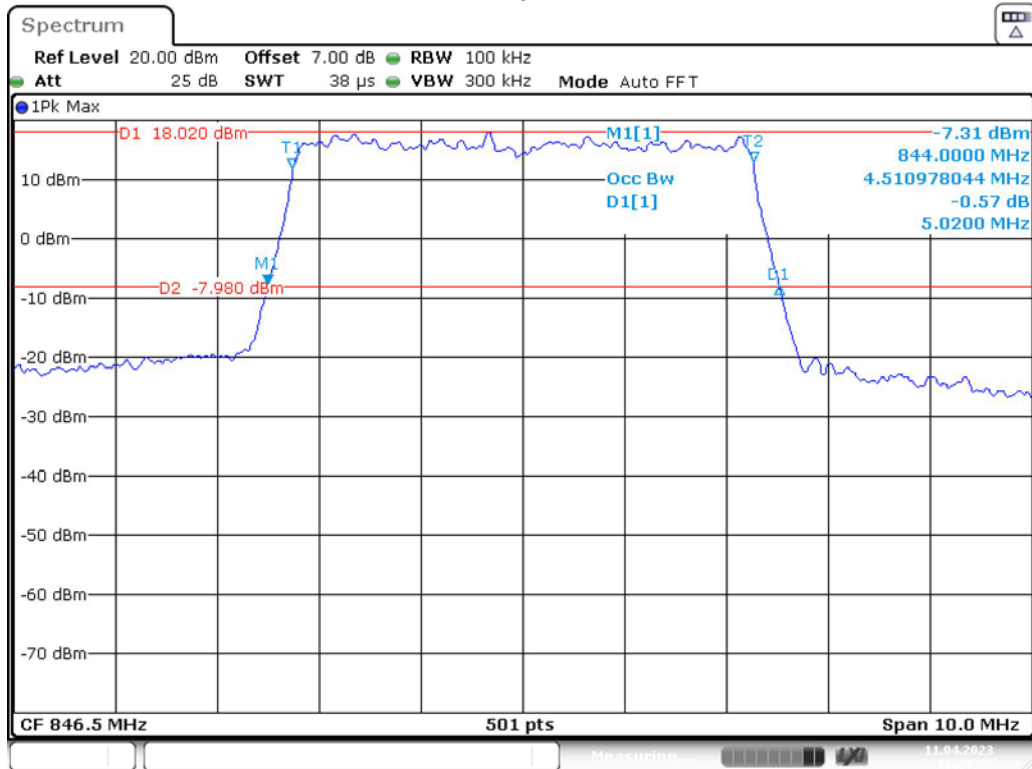

Band 5_5 MHz_High_QPSK_RB25#0