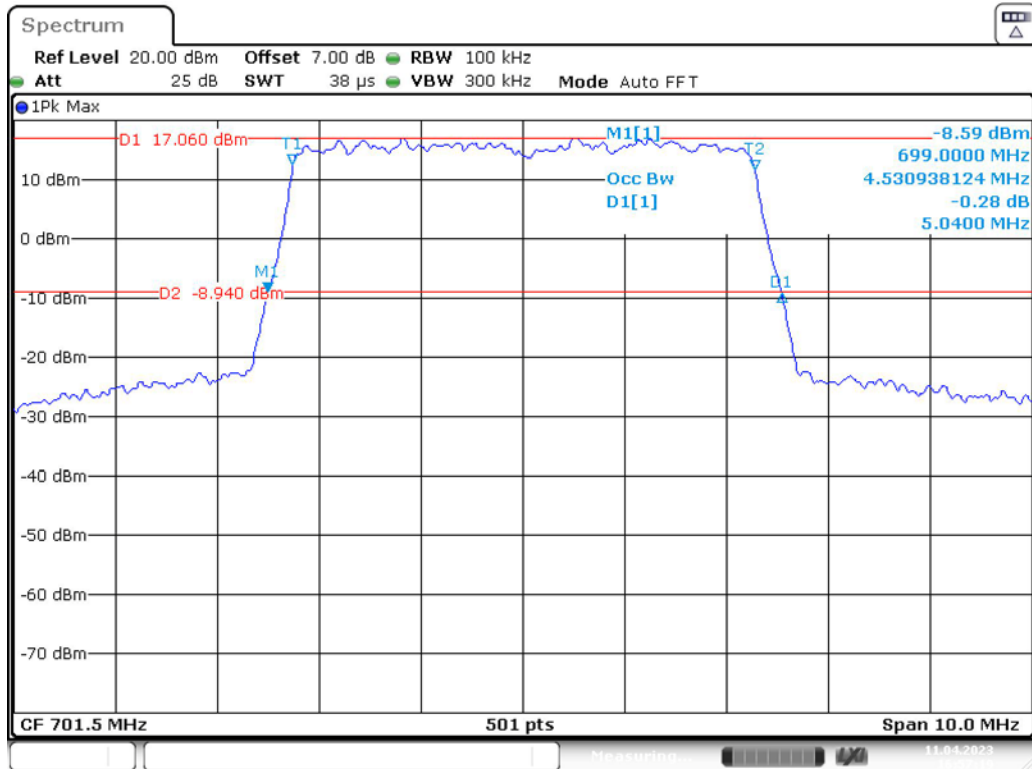

Date: 11.APR.2023 16:55:06

Band 12_3 MHz_High_QPSK_RB15#0

Date: 11.APR.2023 16:55:20

Band 12_3 MHz_High_16QAM_RB15#0

Date: 11.APR.2023 16:55:36

Band 12_5 MHz_Low_QPSK_RB25#0

Band 12_5 MHz_Low_16QAM_RB25#0

Band 12_5 MHz_Middle_QPSK_RB25#0