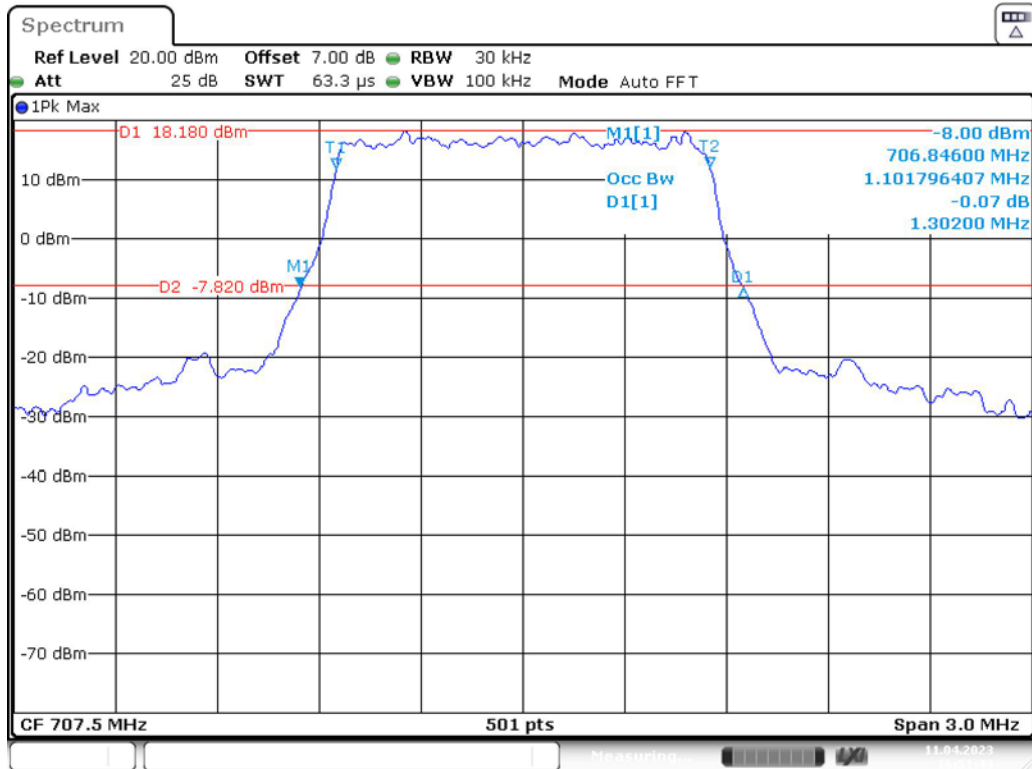

Band 5_10 MHz_High_16QAM_RB50#0

Band 12_1.4 MHz_Low_QPSK_RB6#0

Date: 11.APR.2023 16:51:17

Band 12_1.4 MHz_Low_16QAM_RB6#0

Date: 11.APR.2023 16:51:30

Band 12_1.4 MHz_Middle_QPSK_RB6#0

Band 12_1.4 MHz_Middle_16QAM_RB6#0