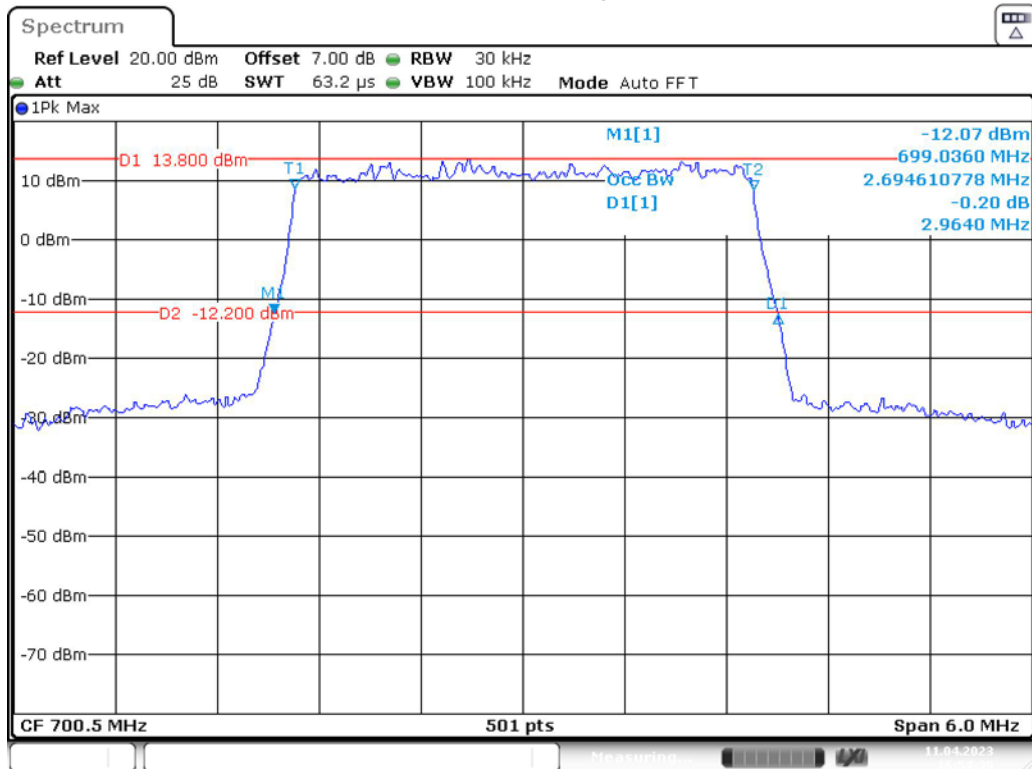

Band 12_1.4 MHz_High_QPSK_RB6#0

Band 12_1.4 MHz_High_16QAM_RB6#0

Band 12_3 MHz_Low_QPSK_RB15#0

Band 12_3 MHz_Low_16QAM_RB15#0

Band 12_3 MHz_Middle_QPSK_RB15#0

Date: 11.APR.2023 16:54:53

Band 12_3 MHz_Middle_16QAM_RB15#0

Date: 11.APR.2023 16:55:06

Band 12_3 MHz_High_QPSK_RB15#0

Date: 11.APR.2023 16:55:20

Band 12_3 MHz_High_16QAM_RB15#0

Date: 11.APR.2023 16:55:36

Band 12_5 MHz_Low_QPSK_RB25#0

Band 12_5 MHz_Low_16QAM_RB25#0

Band 12_5 MHz_Middle_QPSK_RB25#0