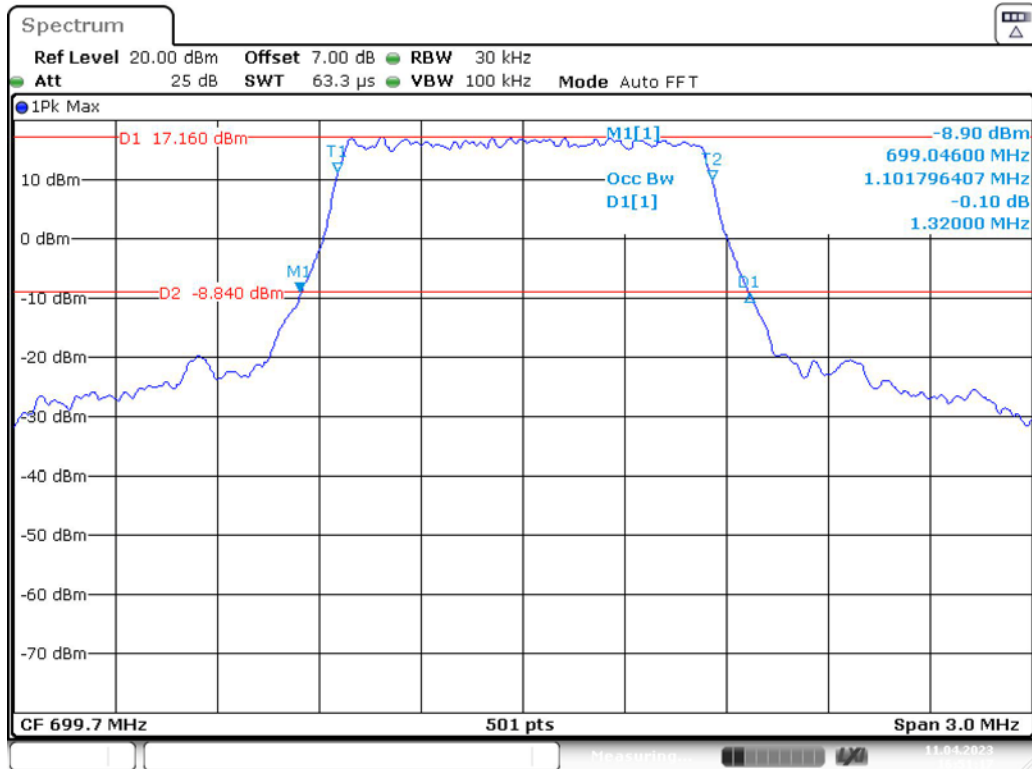

Band 5_5 MHz_High_QPSK_RB25#0

Band 5_5 MHz_High_16QAM_RB25#0

Band 5_10 MHz_Low_QPSK_RB50#0

Band 5_10 MHz_Low_16QAM_RB50#0

Band 5_10 MHz_Middle_QPSK_RB50#0

Band 5_10 MHz_Middle_16QAM_RB50#0

Band 5_10 MHz_High_QPSK_RB50#0

Band 5_10 MHz_High_16QAM_RB50#0

Band 12_1.4 MHz_Low_QPSK_RB6#0

Date: 11.APR.2023 16:51:17

Band 12_1.4 MHz_Low_16QAM_RB6#0

Date: 11.APR.2023 16:51:30

Band 12_1.4 MHz_Middle_QPSK_RB6#0

Band 12_1.4 MHz_Middle_16QAM_RB6#0