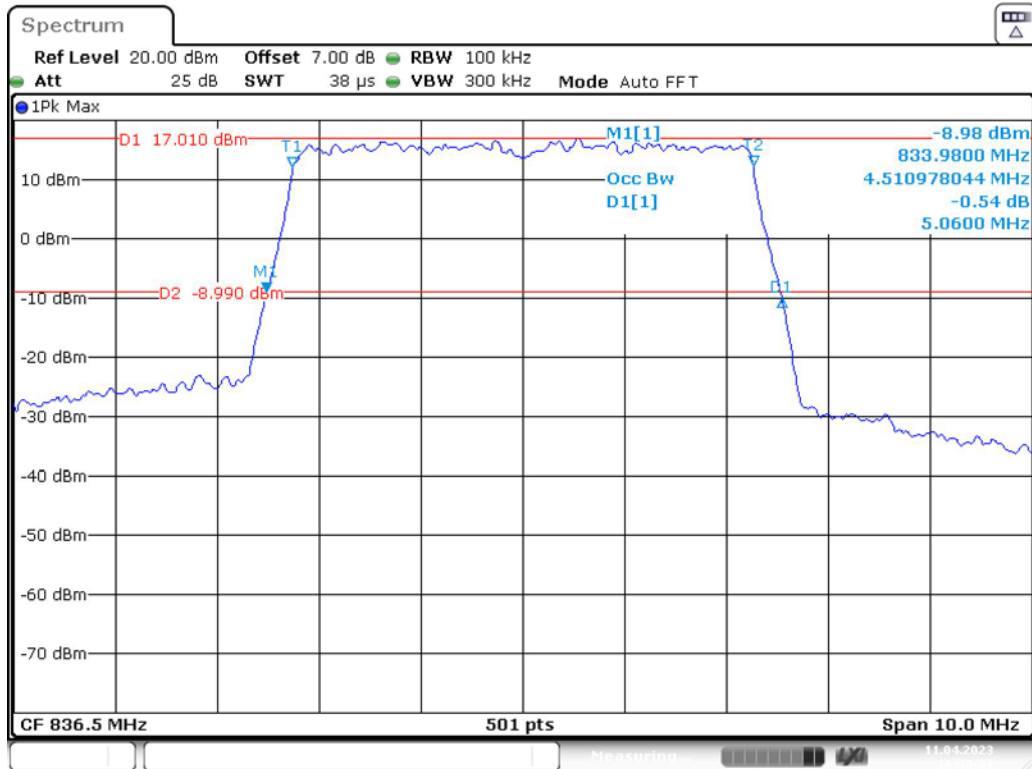

Band 5_5 MHz_Low_QPSK_RB25#0

Date: 11.APR.2023 16:37:16

Band 5_5 MHz_Low_16QAM_RB25#0

Date: 11.APR.2023 16:37:41

Band 5_5 MHz_Middle_QPSK_RB25#0

Date: 11.APR.2023 16:38:01

Band 5_5 MHz_Middle_16QAM_RB25#0

Date: 11.APR.2023 16:38:21