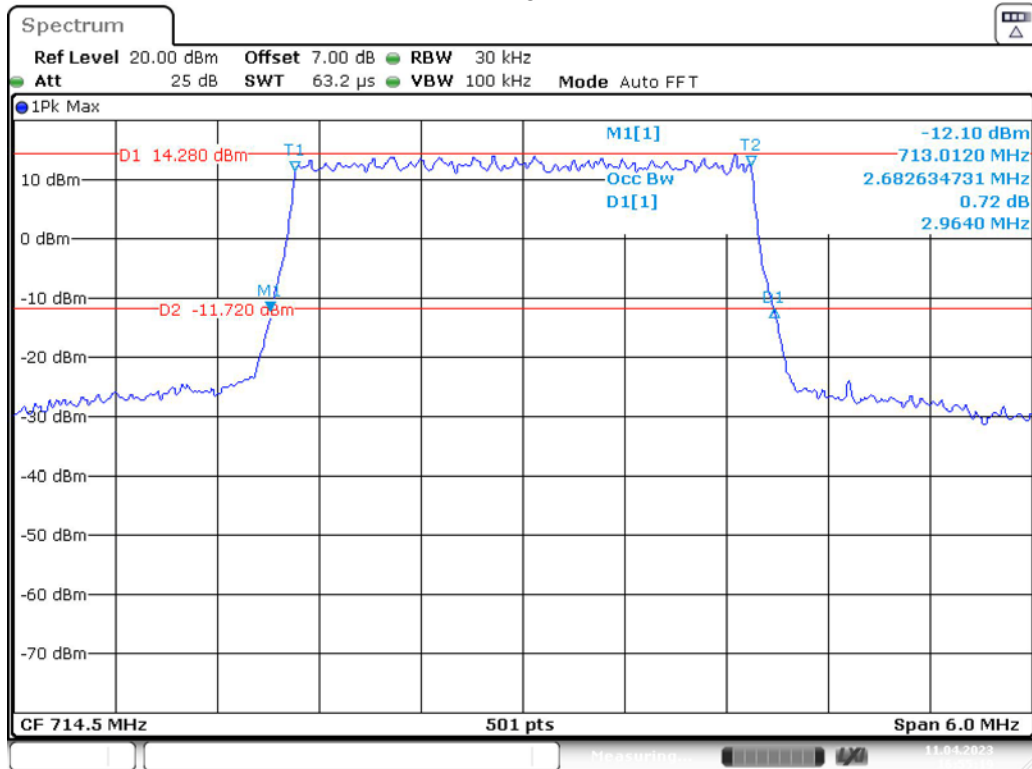

Band 12_3 MHz_High_QPSK_RB15#0

Date: 11.APR.2023 16:55:20