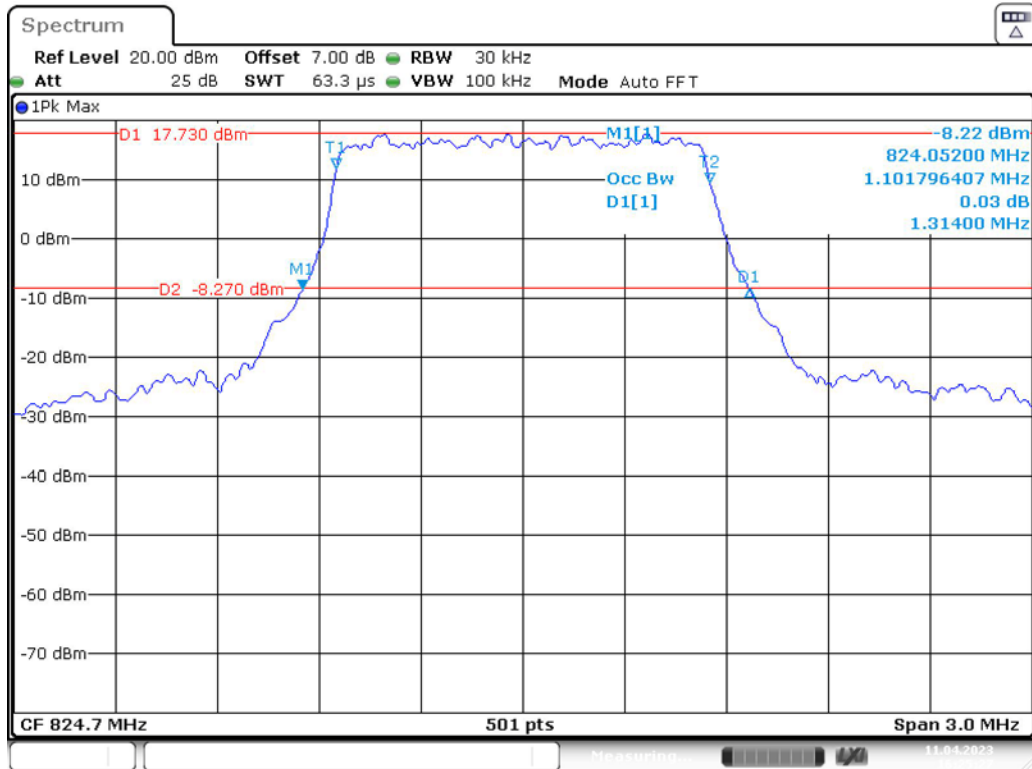

Band 5_1.4 MHz_Low_QPSK_RB6#0

Date: 11.APR.2023 16:25:27

Band 5_1.4 MHz_Low_16QAM_RB6#0

Date: 11.APR.2023 16:25:40

Band 5_1.4 MHz_Middle_QPSK_RB6#0

Date: 11.APR.2023 16:26:00

Band 5_1.4 MHz_Middle_16QAM_RB6#0

Date: 11.APR.2023 16:26:13

Band 5_1.4 MHz_High_QPSK_RB6#0

Date: 11.APR.2023 16:26:26

Band 5_1.4 MHz_High_16QAM_RB6#0

Date: 11.APR.2023 16:26:39

Band 5_3 MHz_Low_QPSK_RB15#0

Date: 11.APR.2023 16:30:17

Band 5_3 MHz_Low_16QAM_RB15#0