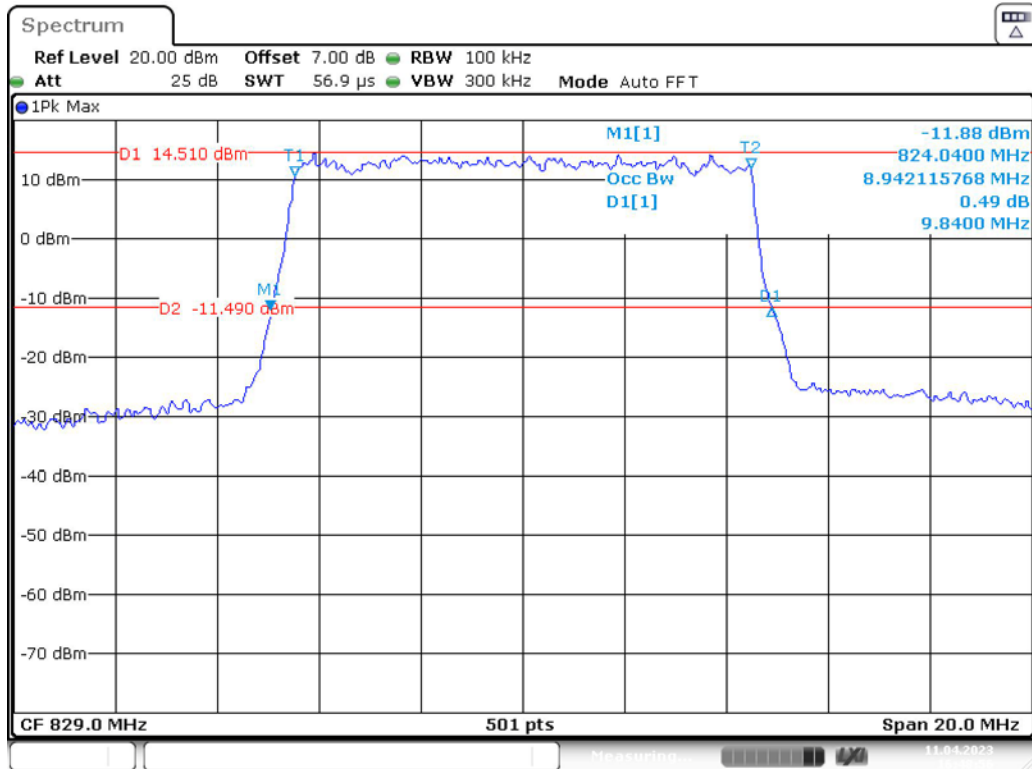

Band 5_10 MHz_Low_QPSK_RB50#0