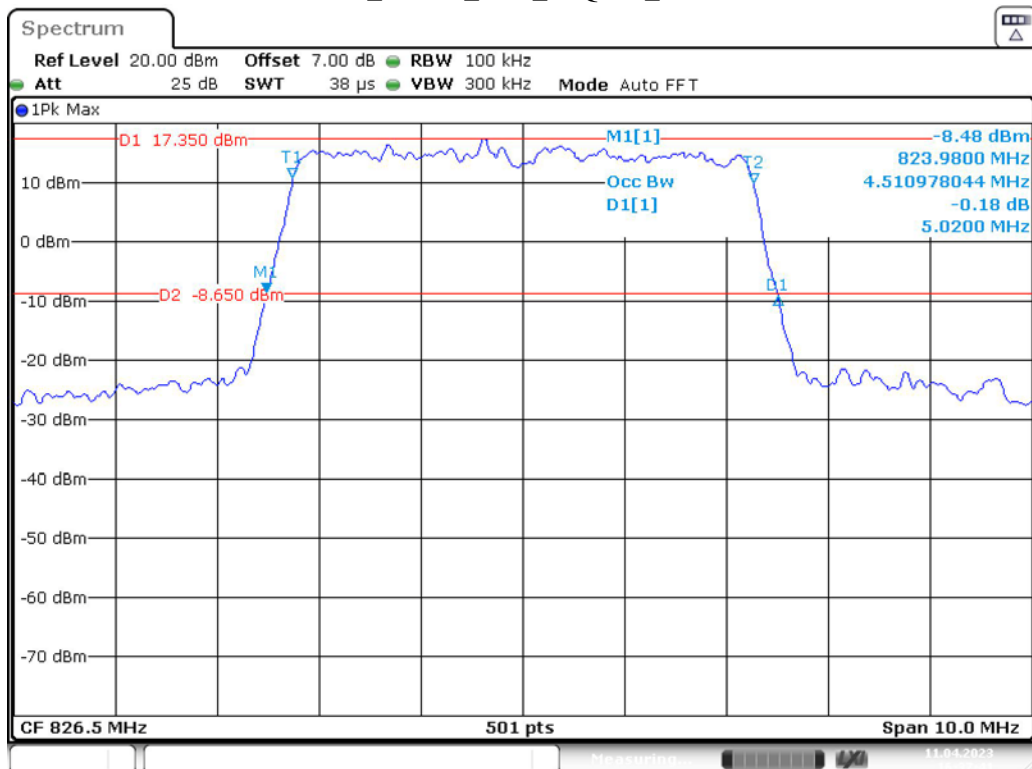

Date: 11.APR.2023 16:30:30

Band 5_3 MHz_Middle_QPSK_RB15#0

Band 5_3 MHz_Middle_16QAM_RB15#0

Band 5_3 MHz_High_QPSK_RB15#0

Date: 11.APR.2023 16:31:13

Band 5_3 MHz_High_16QAM_RB15#0

Date: 11.APR.2023 16:31:26

Band 5_5 MHz_Low_QPSK_RB25#0

Date: 11.APR.2023 16:37:16

Band 5_5 MHz_Low_16QAM_RB25#0

Date: 11.APR.2023 16:37:41

Band 5_5 MHz_Middle_QPSK_RB25#0

Date: 11.APR.2023 16:38:01

Band 5_5 MHz_Middle_16QAM_RB25#0

Date: 11.APR.2023 16:38:21