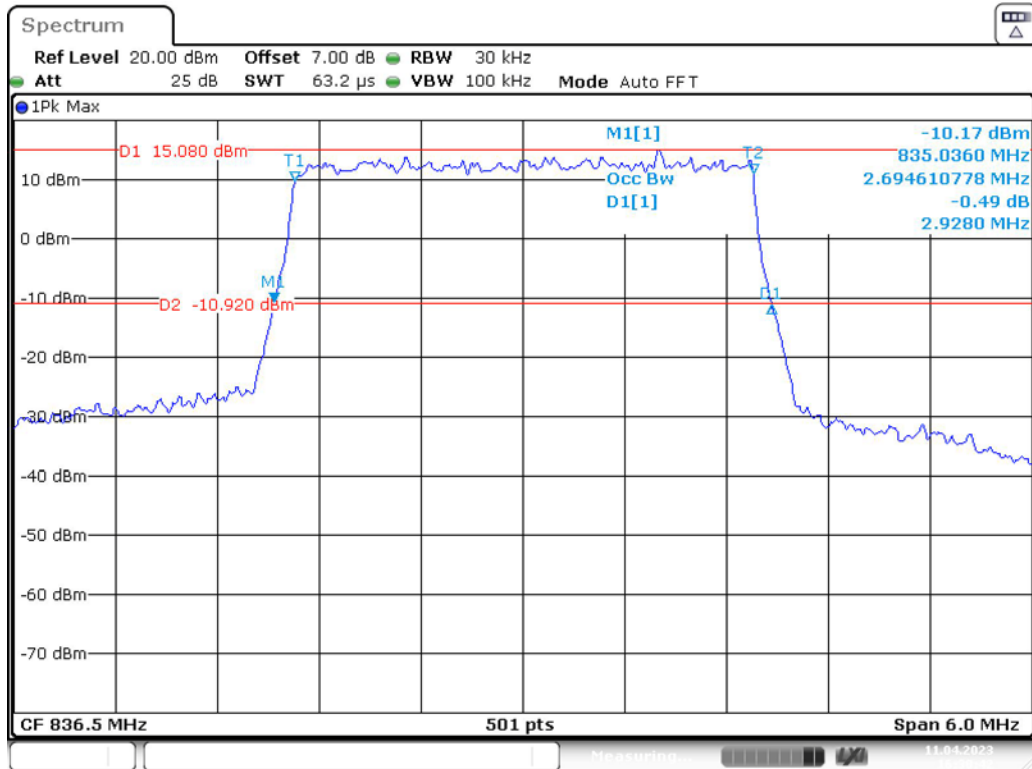

Band 5_3 MHz_Middle_QPSK_RB15#0