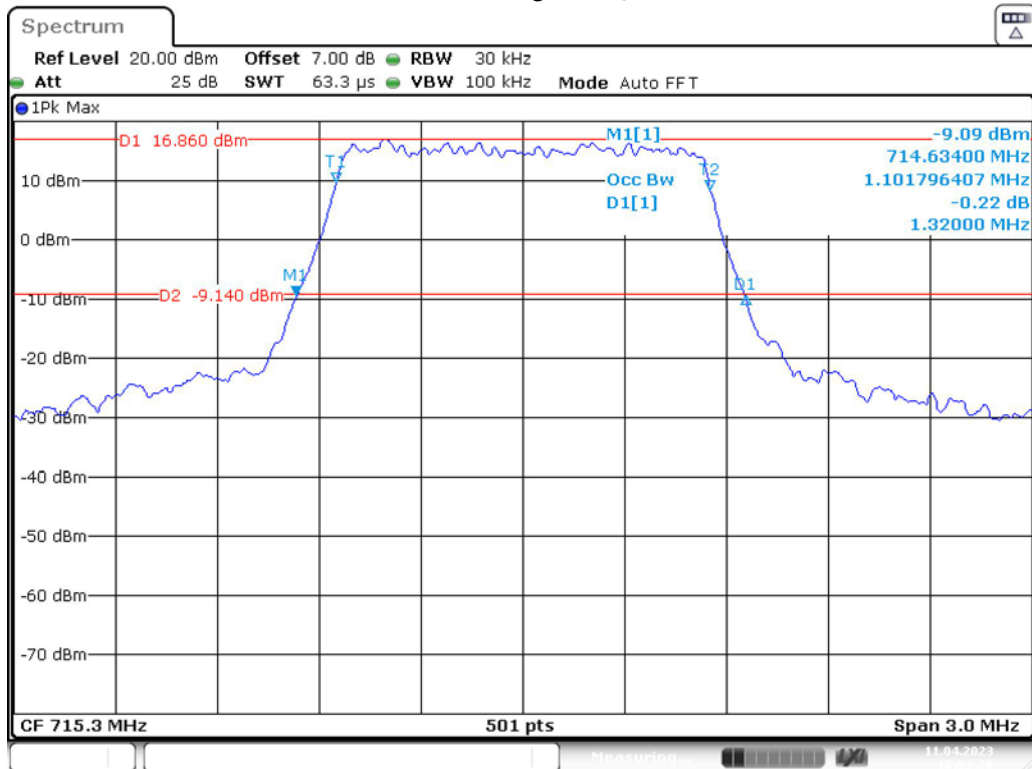

Band 5_10 MHz_High_16QAM_RB50#0

Band 12_1.4 MHz_Low_QPSK_RB6#0

Date: 11.APR.2023 16:51:17

Band 12_1.4 MHz_Low_16QAM_RB6#0

Date: 11.APR.2023 16:51:30

Band 12_1.4 MHz_Middle_QPSK_RB6#0

Band 12_1.4 MHz_Middle_16QAM_RB6#0

Band 12_1.4 MHz_High_QPSK_RB6#0

Band 12_1.4 MHz_High_16QAM_RB6#0

Band 12_3 MHz_Low_QPSK_RB15#0

Band 12_3 MHz_Low_16QAM_RB15#0

Band 12_3 MHz_Middle_QPSK_RB15#0

Date: 11.APR.2023 16:54:53

Band 12_3 MHz_Middle_16QAM_RB15#0