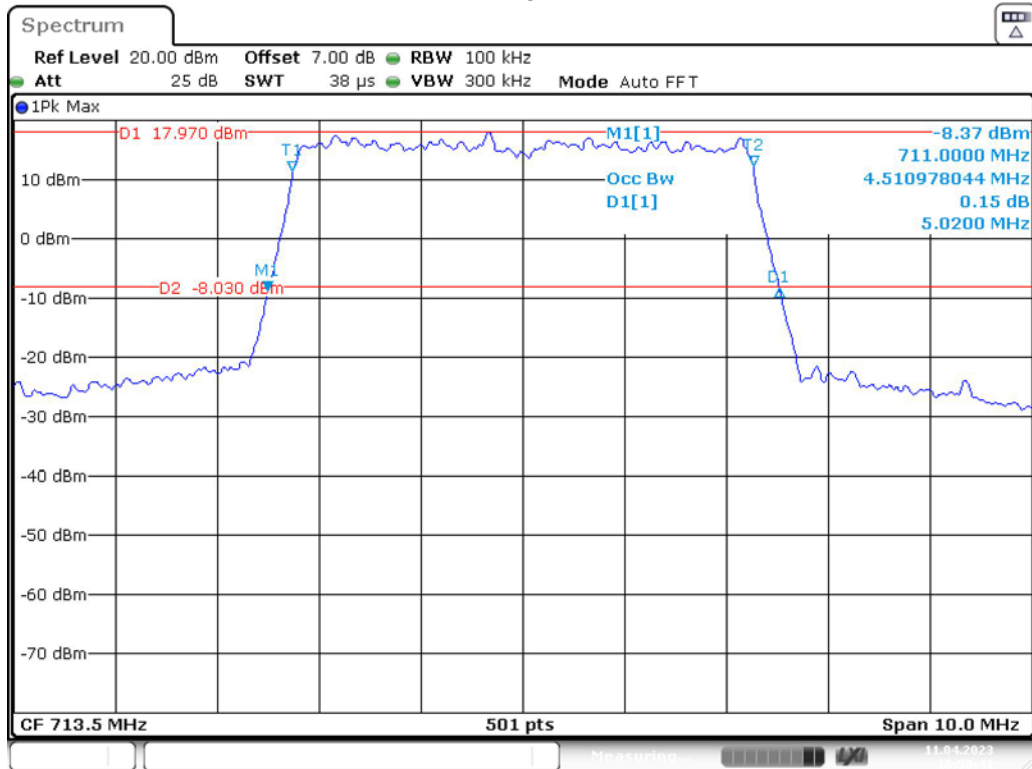

Band 12_5 MHz_High_QPSK_RB25#0