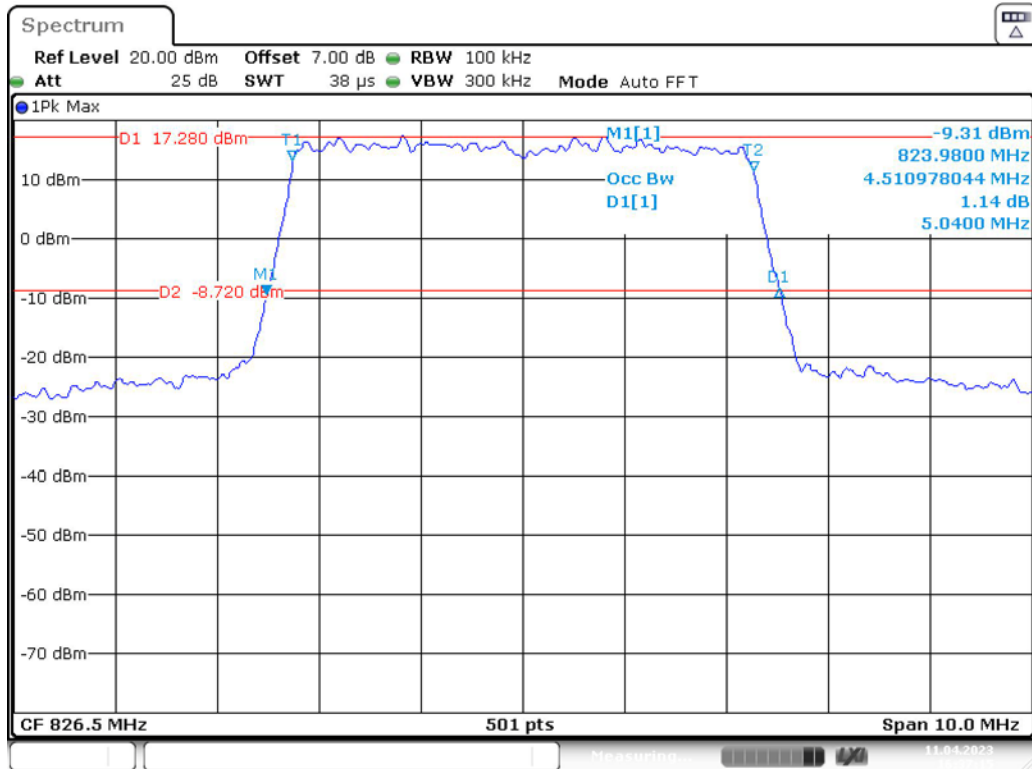

Date: 11.APR.2023 16:30:30

Band 5_3 MHz_Middle_QPSK_RB15#0

Band 5_3 MHz_Middle_16QAM_RB15#0

Band 5_3 MHz_High_QPSK_RB15#0

Date: 11.APR.2023 16:31:13

Band 5_3 MHz_High_16QAM_RB15#0

Date: 11.APR.2023 16:31:26

Band 5_5 MHz_Low_QPSK_RB25#0

Date: 11.APR.2023 16:37:16

Band 5_5 MHz_Low_16QAM_RB25#0

Date: 11.APR.2023 16:37:41

Band 5_5 MHz_Middle_QPSK_RB25#0

Date: 11.APR.2023 16:38:01

Band 5_5 MHz_Middle_16QAM_RB25#0

Date: 11.APR.2023 16:38:21