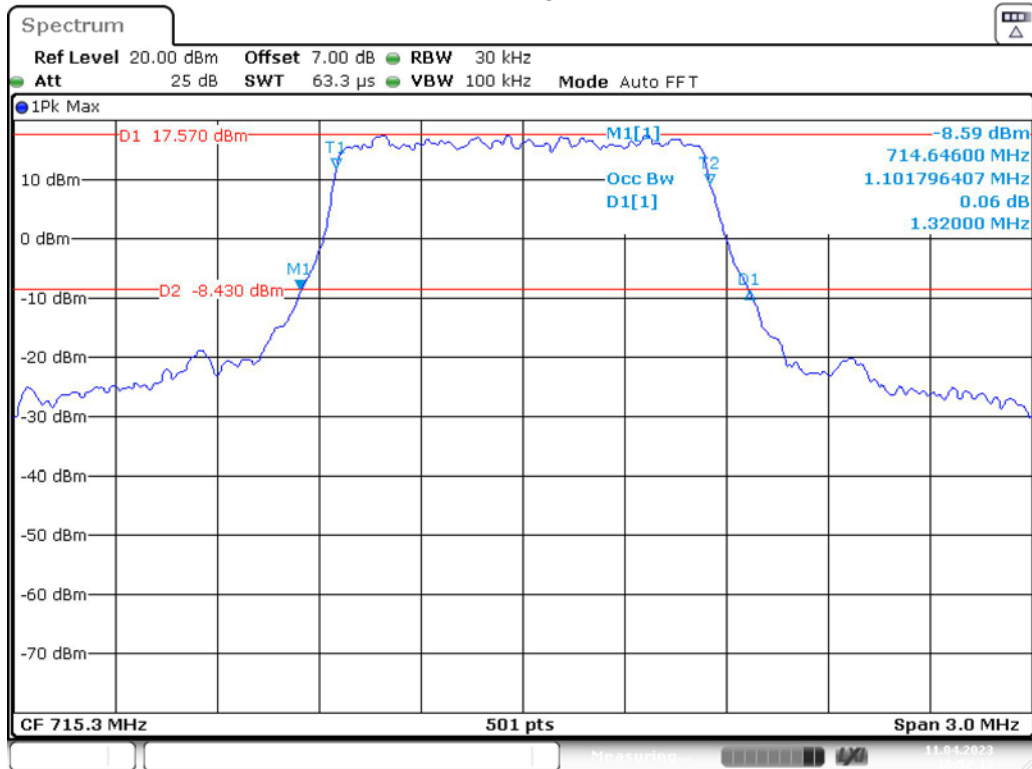

Band 12_1.4 MHz_High_QPSK_RB6#0