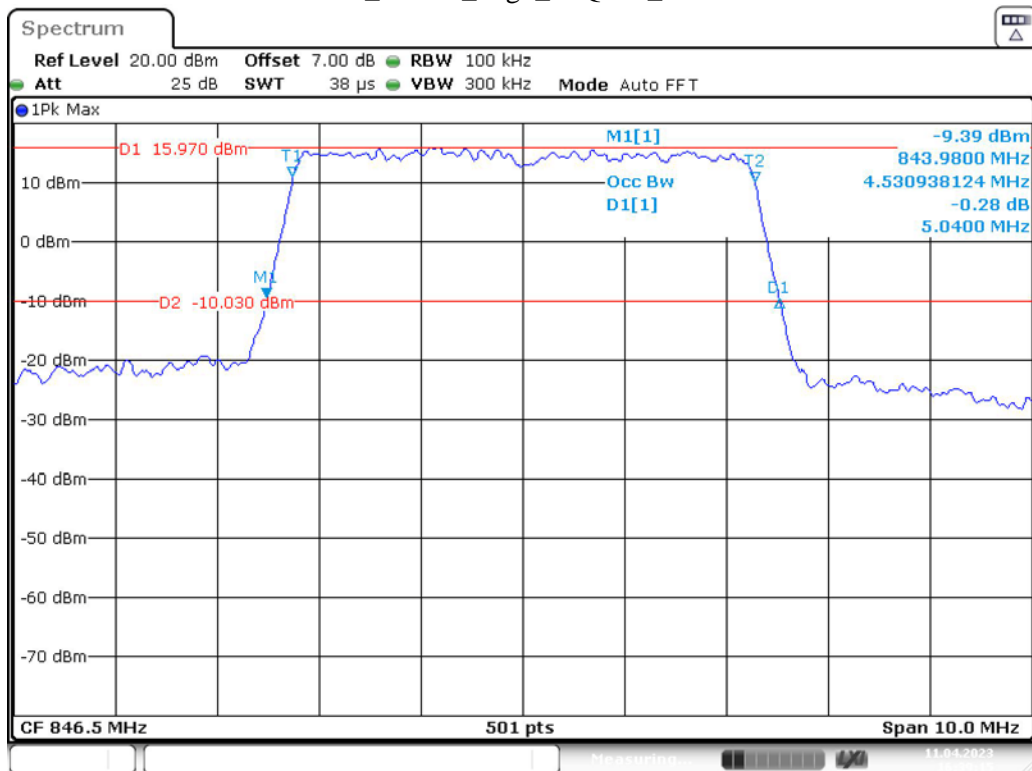

Band 5_5 MHz_Low_QPSK_RB25#0

Date: 11.APR.2023 16:37:16

Band 5_5 MHz_Low_16QAM_RB25#0

Date: 11.APR.2023 16:37:41

Band 5_5 MHz_Middle_QPSK_RB25#0

Date: 11.APR.2023 16:38:01

Band 5_5 MHz_Middle_16QAM_RB25#0

Date: 11.APR.2023 16:38:21

Band 5_5 MHz_High_QPSK_RB25#0

Band 5_5 MHz_High_16QAM_RB25#0

Band 5_10 MHz_Low_QPSK_RB50#0

Band 5_10 MHz_Low_16QAM_RB50#0

Band 5_10 MHz_Middle_QPSK_RB50#0

Band 5_10 MHz_Middle_16QAM_RB50#0

Band 5_10 MHz_High_QPSK_RB50#0