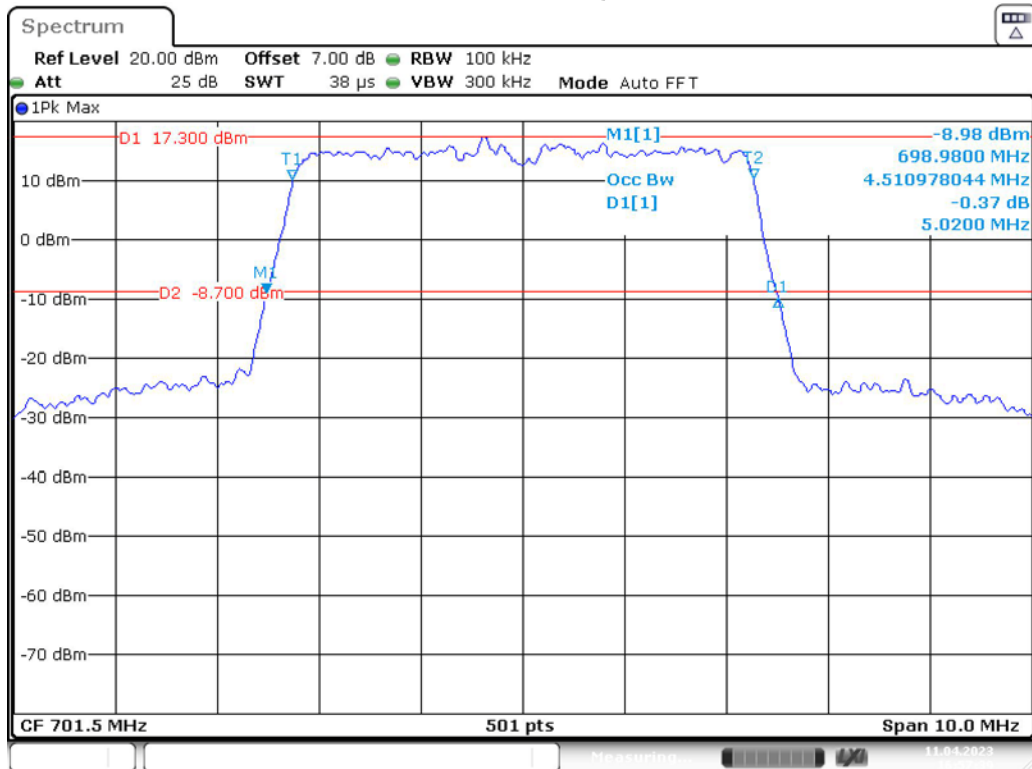

Date: 11.APR.2023 16:55:06

Band 12_3 MHz_High_QPSK_RB15#0

Date: 11.APR.2023 16:55:20

Band 12_3 MHz_High_16QAM_RB15#0

Date: 11.APR.2023 16:55:36

Band 12_5 MHz_Low_QPSK_RB25#0

Band 12_5 MHz_Low_16QAM_RB25#0

Band 12_5 MHz_Middle_QPSK_RB25#0