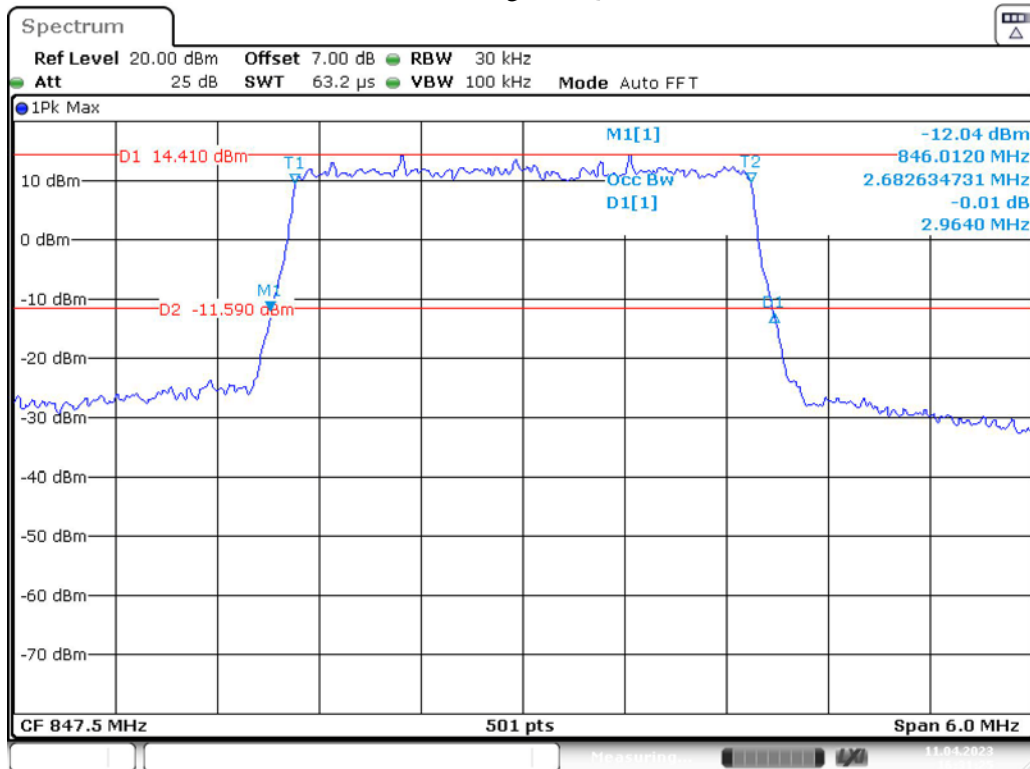

Date: 11.APR.2023 16:30:30

Band 5_3 MHz_Middle_QPSK_RB15#0

Band 5_3 MHz_Middle_16QAM_RB15#0

Band 5_3 MHz_High_QPSK_RB15#0

Date: 11.APR.2023 16:31:13

Band 5_3 MHz_High_16QAM_RB15#0

Date: 11.APR.2023 16:31:26