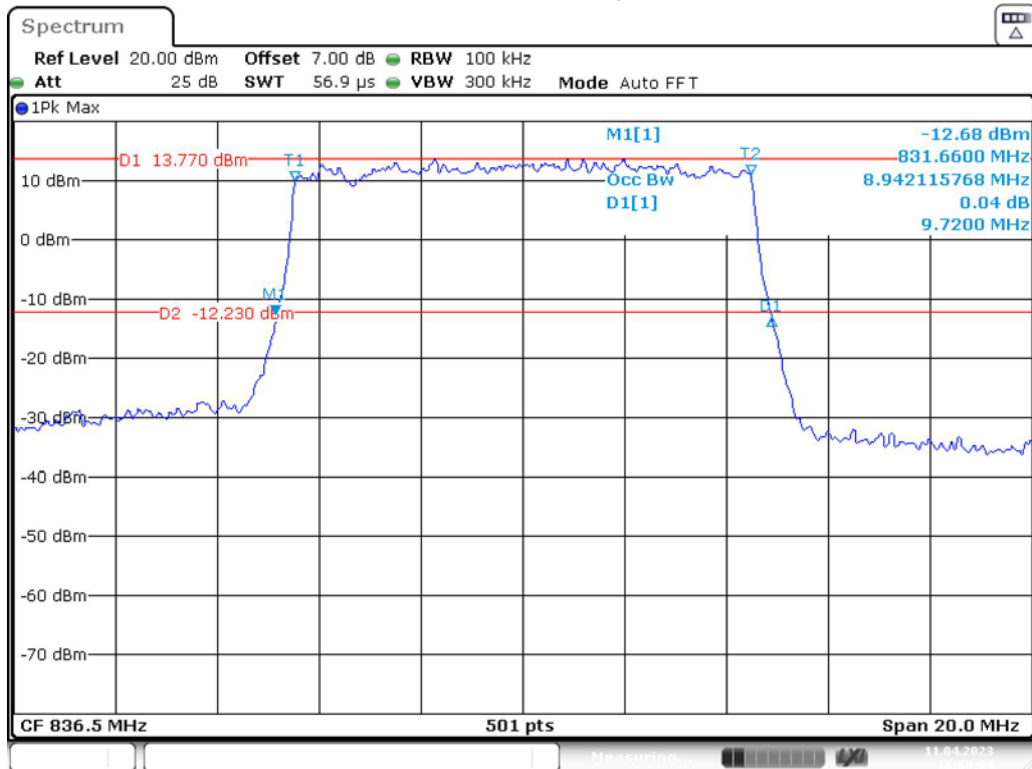

Band 5_5 MHz_High_QPSK_RB25#0

Band 5_5 MHz_High_16QAM_RB25#0

Band 5_10 MHz_Low_QPSK_RB50#0

Band 5_10 MHz_Low_16QAM_RB50#0

Band 5_10 MHz_Middle_QPSK_RB50#0

Band 5_10 MHz_Middle_16QAM_RB50#0

Band 5_10 MHz_High_QPSK_RB50#0