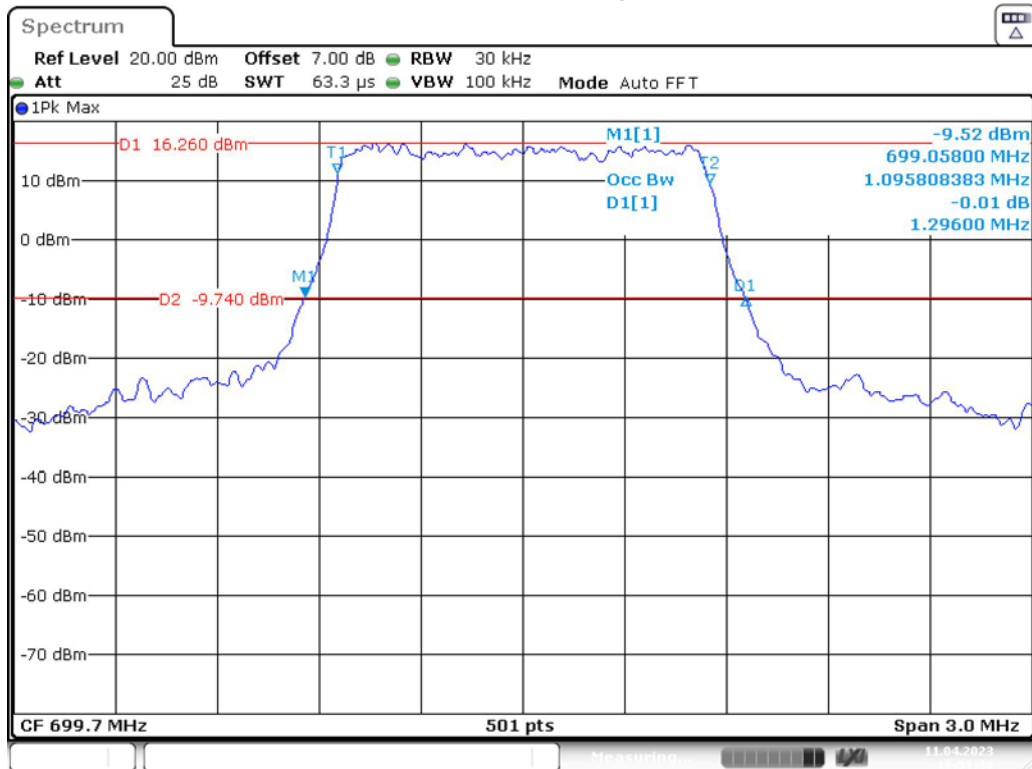

Band 5_10 MHz_High_16QAM_RB50#0

Band 12_1.4 MHz_Low_QPSK_RB6#0

Date: 11.APR.2023 16:51:17

Band 12_1.4 MHz_Low_16QAM_RB6#0

Date: 11.APR.2023 16:51:30

Band 12_1.4 MHz_Middle_QPSK_RB6#0

Band 12_1.4 MHz_Middle_16QAM_RB6#0