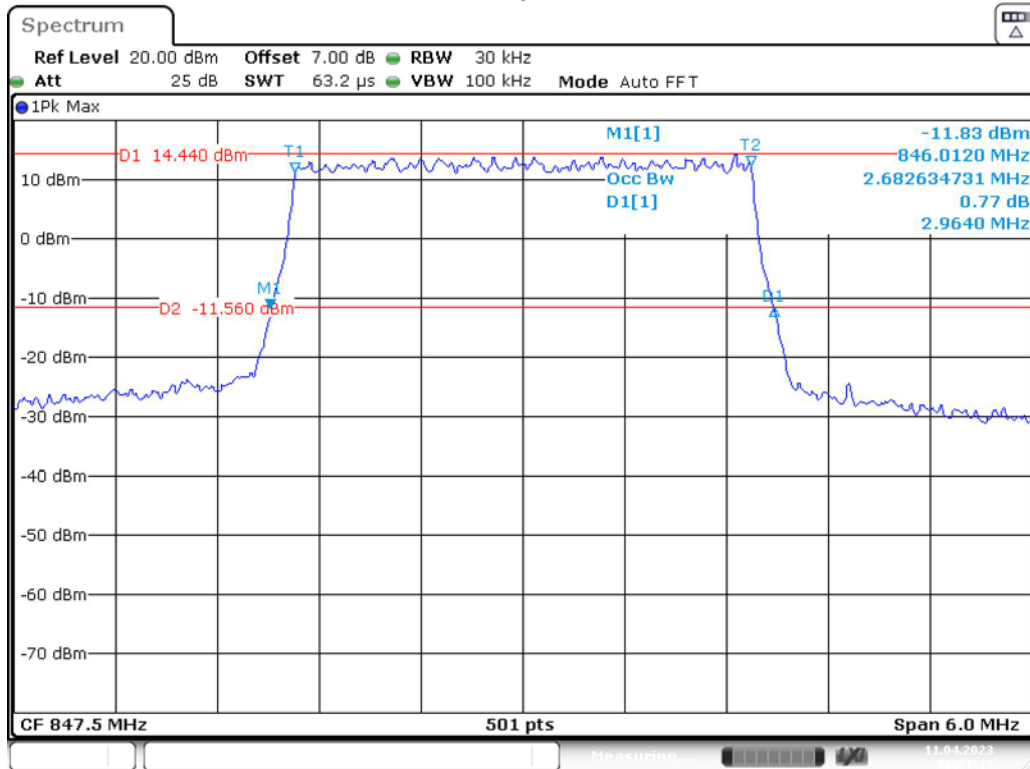

Date: 11.APR.2023 16:30:30

Band 5_3 MHz_Middle_QPSK_RB15#0

Band 5_3 MHz_Middle_16QAM_RB15#0

Band 5_3 MHz_High_QPSK_RB15#0

Date: 11.APR.2023 16:31:13

Band 5_3 MHz_High_16QAM_RB15#0

Date: 11.APR.2023 16:31:26