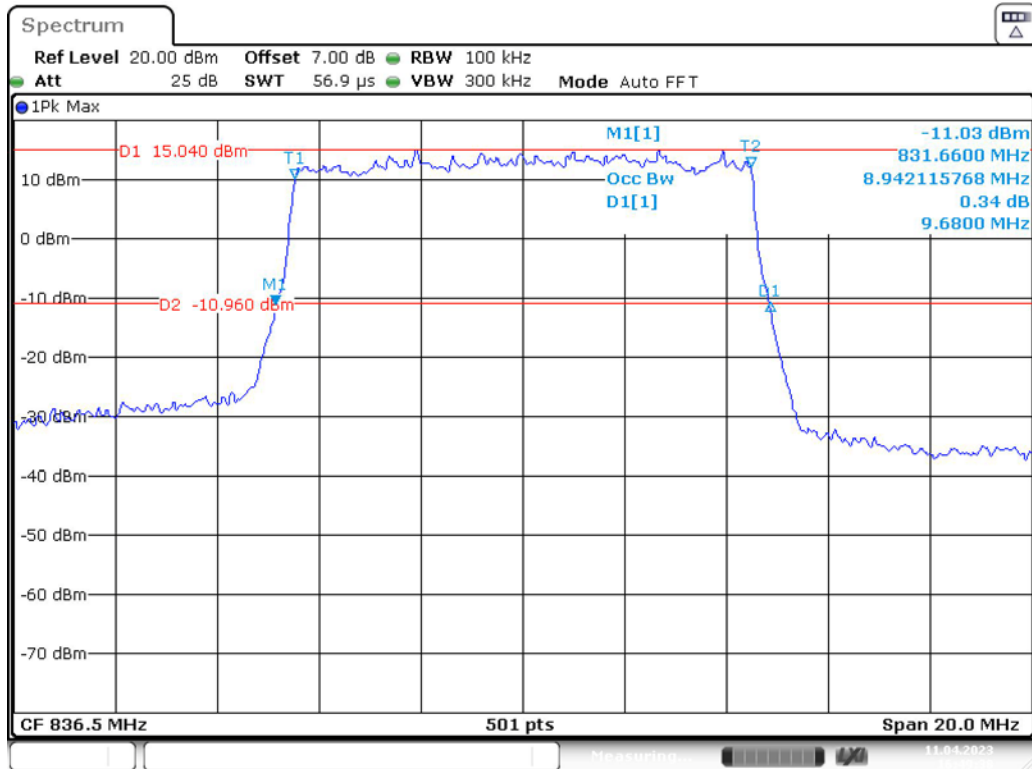

Band 5_5 MHz_High_QPSK_RB25#0

Band 5_5 MHz_High_16QAM_RB25#0

Band 5_10 MHz_Low_QPSK_RB50#0

Band 5_10 MHz_Low_16QAM_RB50#0

Band 5_10 MHz_Middle_QPSK_RB50#0

Band 5_10 MHz_Middle_16QAM_RB50#0

Band 5_10 MHz_High_QPSK_RB50#0