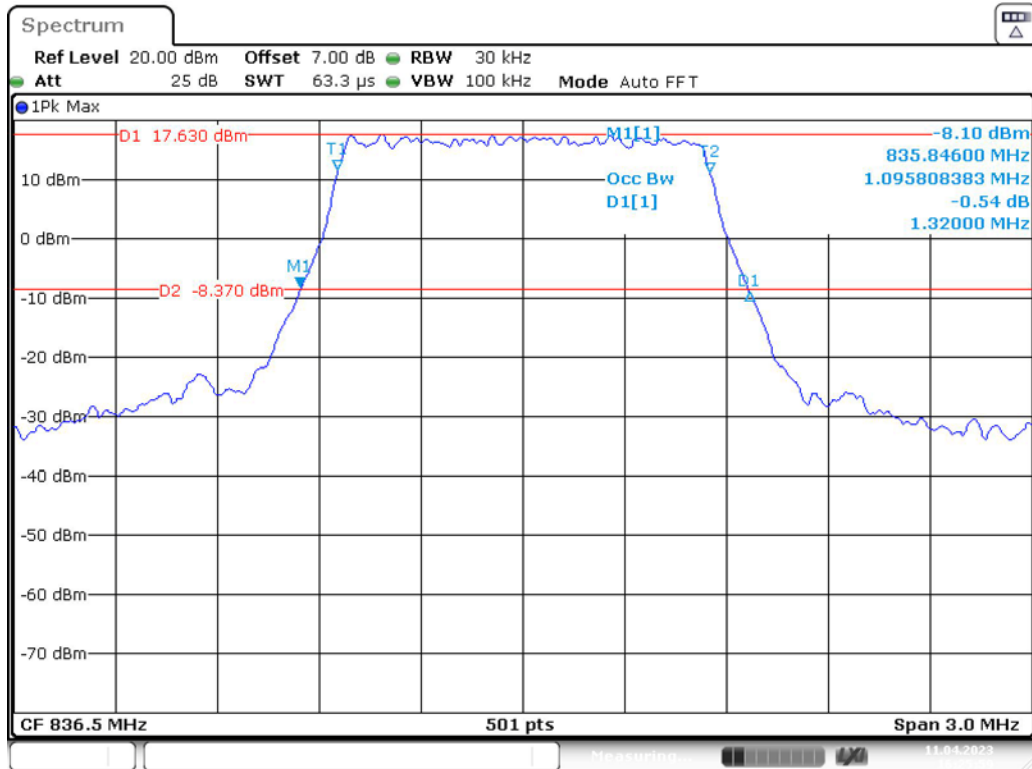

Band 5_1.4 MHz_Low_QPSK_RB6#0

Date: 11.APR.2023 16:25:27

Band 5_1.4 MHz_Low_16QAM_RB6#0

Date: 11.APR.2023 16:25:40

Band 5_1.4 MHz_Middle_QPSK_RB6#0

Date: 11.APR.2023 16:26:00

Band 5_1.4 MHz_Middle_16QAM_RB6#0

Date: 11.APR.2023 16:26:13

Band 5_1.4 MHz_High_QPSK_RB6#0

Date: 11.APR.2023 16:26:26

Band 5_1.4 MHz_High_16QAM_RB6#0

Date: 11.APR.2023 16:26:39

Band 5_3 MHz_Low_QPSK_RB15#0

Date: 11.APR.2023 16:30:17

Band 5_3 MHz_Low_16QAM_RB15#0