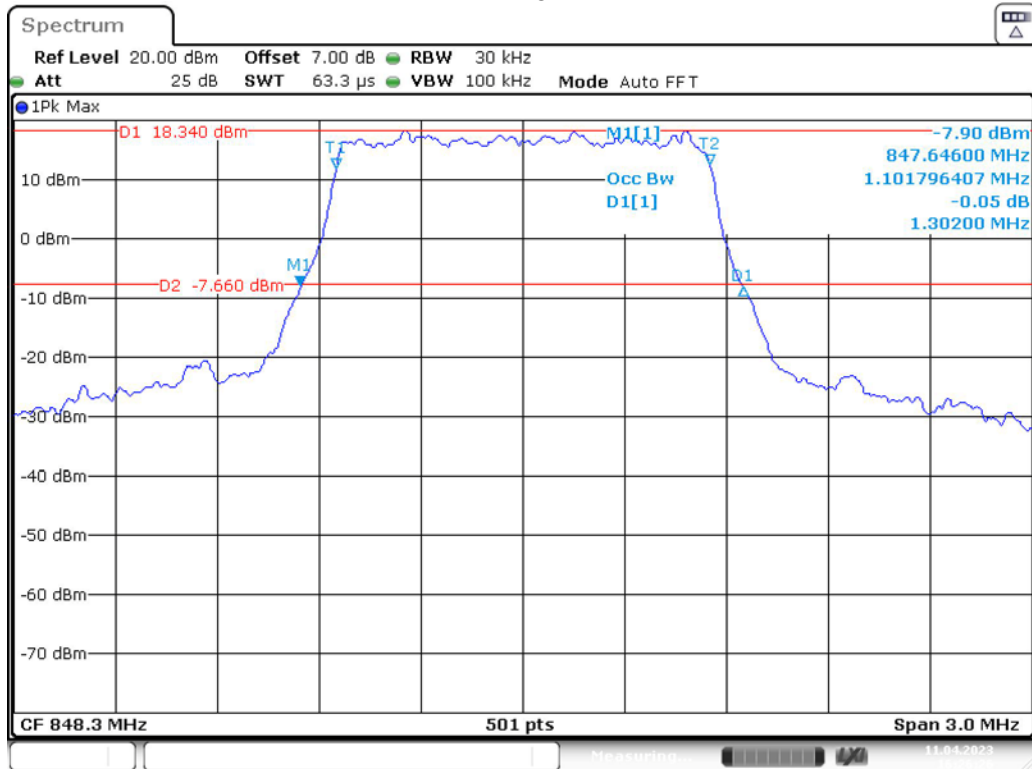

Band 5_1.4 MHz_Low_QPSK_RB6#0

Date: 11.APR.2023 16:25:27

Band 5_1.4 MHz_Low_16QAM_RB6#0

Date: 11.APR.2023 16:25:40

Band 5_1.4 MHz_Middle_QPSK_RB6#0

Date: 11.APR.2023 16:26:00

Band 5_1.4 MHz_Middle_16QAM_RB6#0

Date: 11.APR.2023 16:26:13

Band 5_1.4 MHz_High_QPSK_RB6#0

Date: 11.APR.2023 16:26:26

Band 5_1.4 MHz_High_16QAM_RB6#0

Date: 11.APR.2023 16:26:39

Band 5_3 MHz_Low_QPSK_RB15#0

Date: 11.APR.2023 16:30:17

Band 5_3 MHz_Low_16QAM_RB15#0