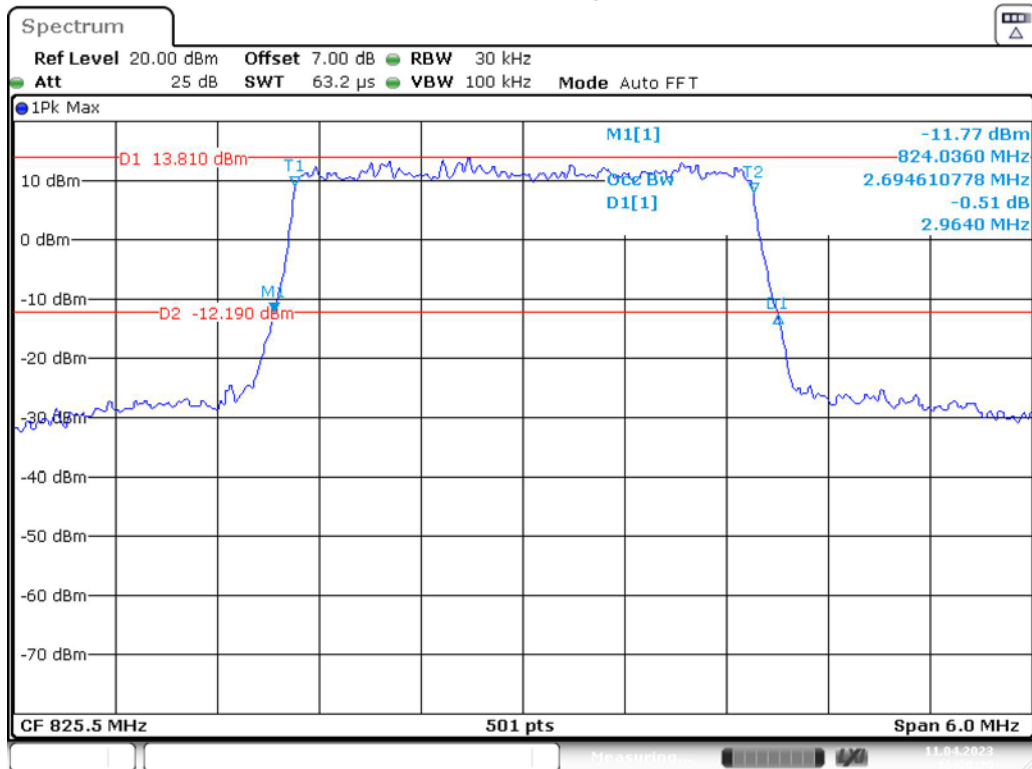

Date: 11.APR.2023 16:26:13

Band 5_1.4 MHz_High_QPSK_RB6#0

Date: 11.APR.2023 16:26:26

Band 5_1.4 MHz_High_16QAM_RB6#0

Date: 11.APR.2023 16:26:39

Band 5_3 MHz_Low_QPSK_RB15#0

Date: 11.APR.2023 16:30:17

Band 5_3 MHz_Low_16QAM_RB15#0

Date: 11.APR.2023 16:30:30

Band 5_3 MHz_Middle_QPSK_RB15#0

Band 5_3 MHz_Middle_16QAM_RB15#0

Band 5_3 MHz_High_QPSK_RB15#0

Date: 11.APR.2023 16:31:13

Band 5_3 MHz_High_16QAM_RB15#0

Date: 11.APR.2023 16:31:26