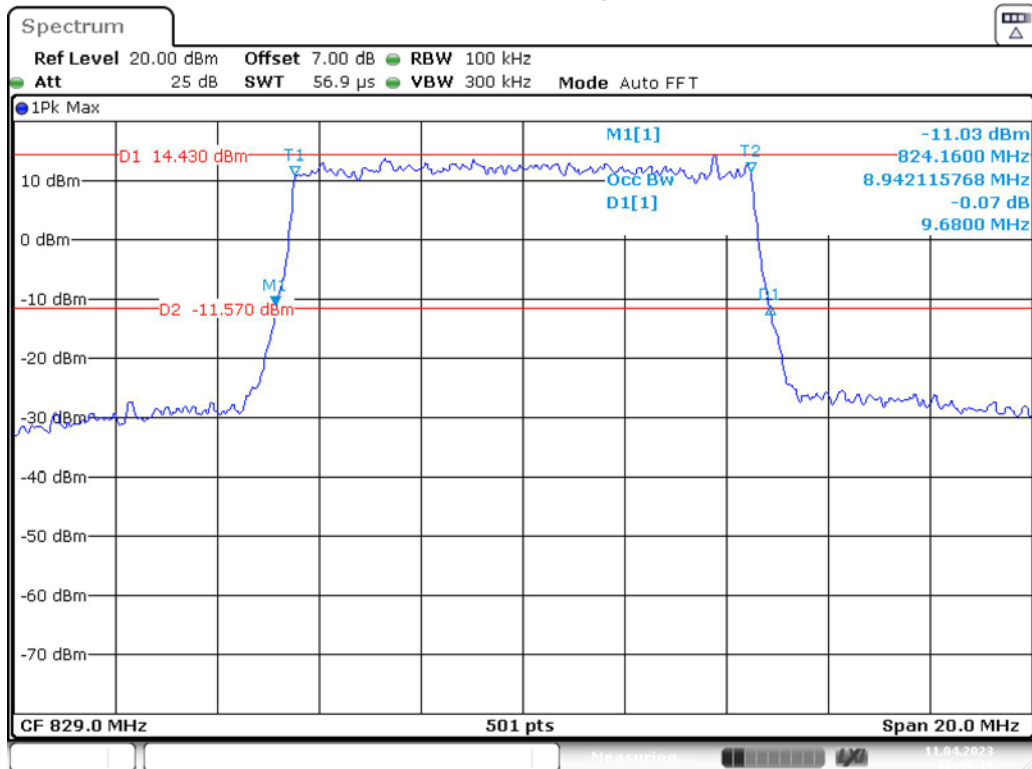

Band 5_5 MHz_High_QPSK_RB25#0

Band 5_5 MHz_High_16QAM_RB25#0

Band 5_10 MHz_Low_QPSK_RB50#0

Band 5_10 MHz_Low_16QAM_RB50#0

Band 5_10 MHz_Middle_QPSK_RB50#0

Band 5_10 MHz_Middle_16QAM_RB50#0

Band 5_10 MHz_High_QPSK_RB50#0

Band 5_10 MHz_High_16QAM_RB50#0

Band 12_1.4 MHz_Low_QPSK_RB6#0

Date: 11.APR.2023 16:51:17

Band 12_1.4 MHz_Low_16QAM_RB6#0

Date: 11.APR.2023 16:51:30

Band 12_1.4 MHz_Middle_QPSK_RB6#0

Band 12_1.4 MHz_Middle_16QAM_RB6#0