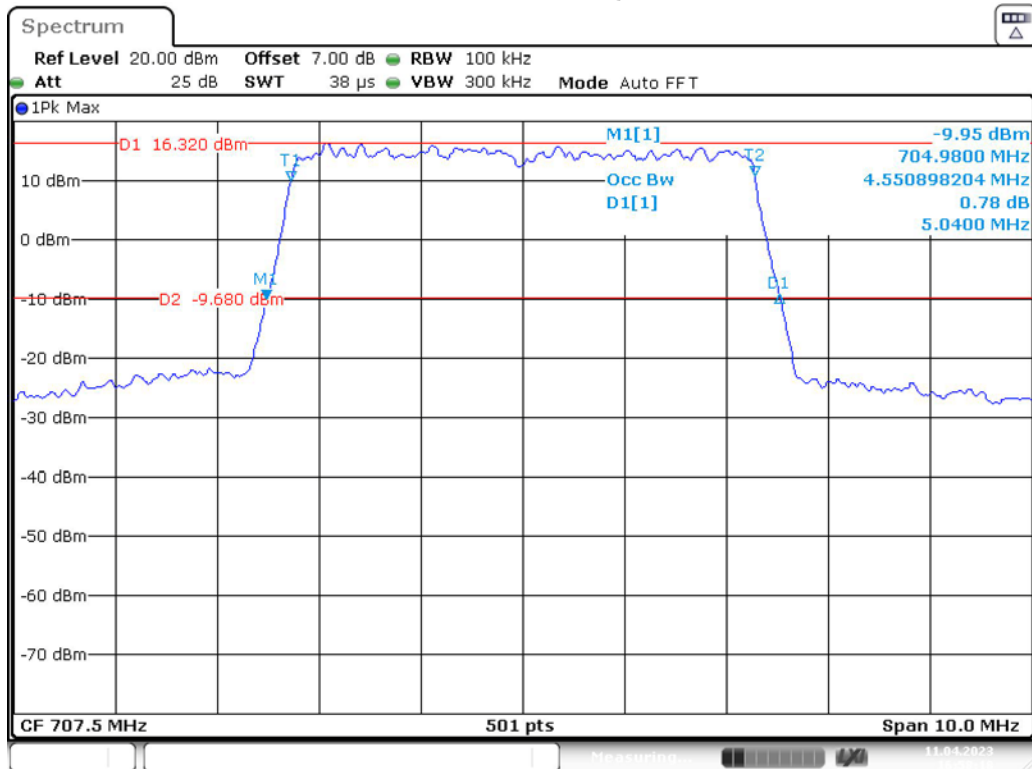

Band 12_5 MHz_Middle_16QAM_RB25#0

Date: 11.APR.2023 16:58:18