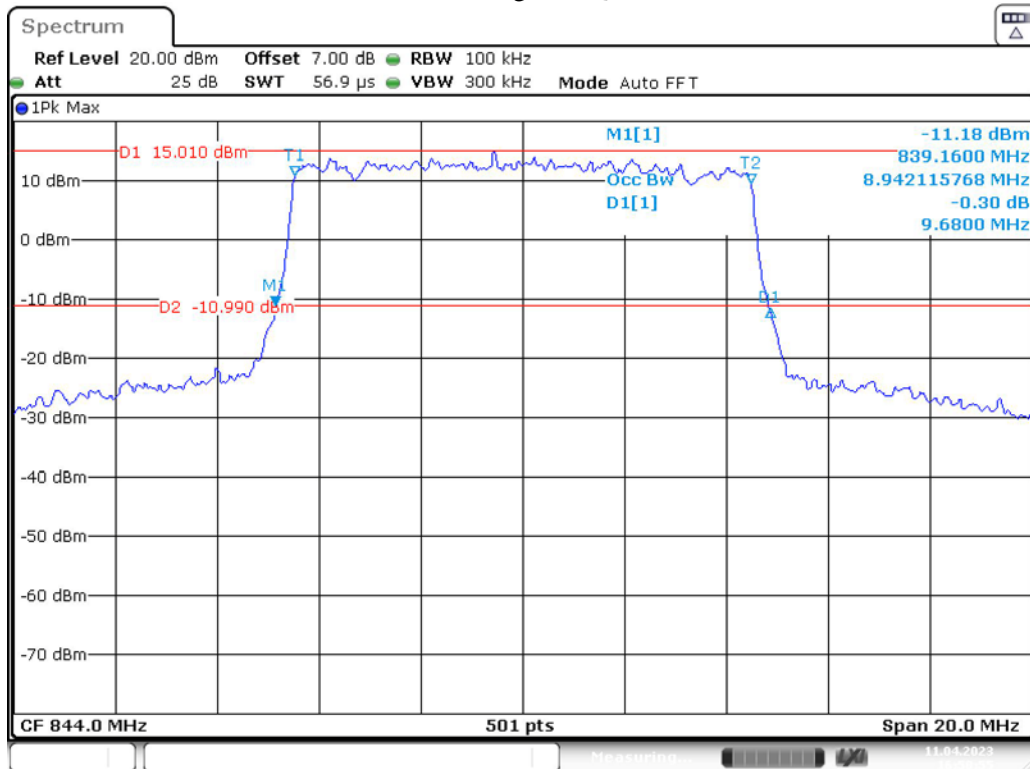

Band 5_5 MHz_High_QPSK_RB25#0

Band 5_5 MHz_High_16QAM_RB25#0

Band 5_10 MHz_Low_QPSK_RB50#0

Band 5_10 MHz_Low_16QAM_RB50#0

Band 5_10 MHz_Middle_QPSK_RB50#0

Band 5_10 MHz_Middle_16QAM_RB50#0

Band 5_10 MHz_High_QPSK_RB50#0

Band 5_10 MHz_High_16QAM_RB50#0

Band 12_1.4 MHz_Low_QPSK_RB6#0

Date: 11.APR.2023 16:51:17

Band 12_1.4 MHz_Low_16QAM_RB6#0

Date: 11.APR.2023 16:51:30

Band 12_1.4 MHz_Middle_QPSK_RB6#0

Band 12_1.4 MHz_Middle_16QAM_RB6#0