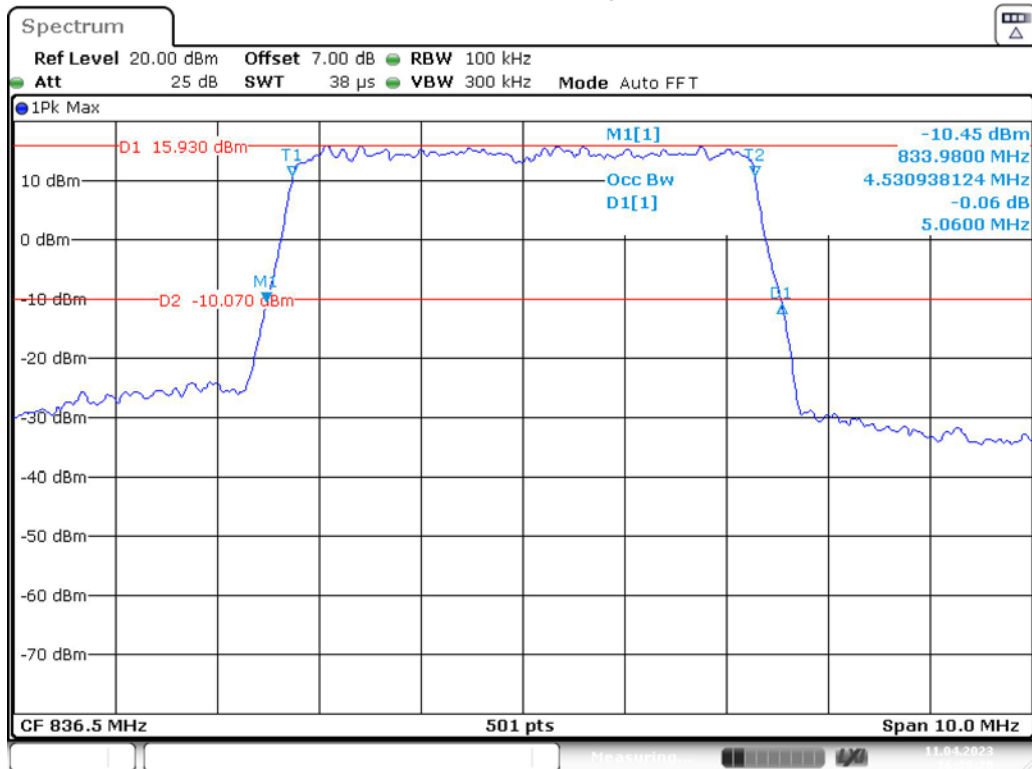

Band 5_5 MHz_Low_QPSK_RB25#0

Date: 11.APR.2023 16:37:16

Band 5_5 MHz_Low_16QAM_RB25#0

Date: 11.APR.2023 16:37:41

Band 5_5 MHz_Middle_QPSK_RB25#0

Date: 11.APR.2023 16:38:01

Band 5_5 MHz_Middle_16QAM_RB25#0

Date: 11.APR.2023 16:38:21