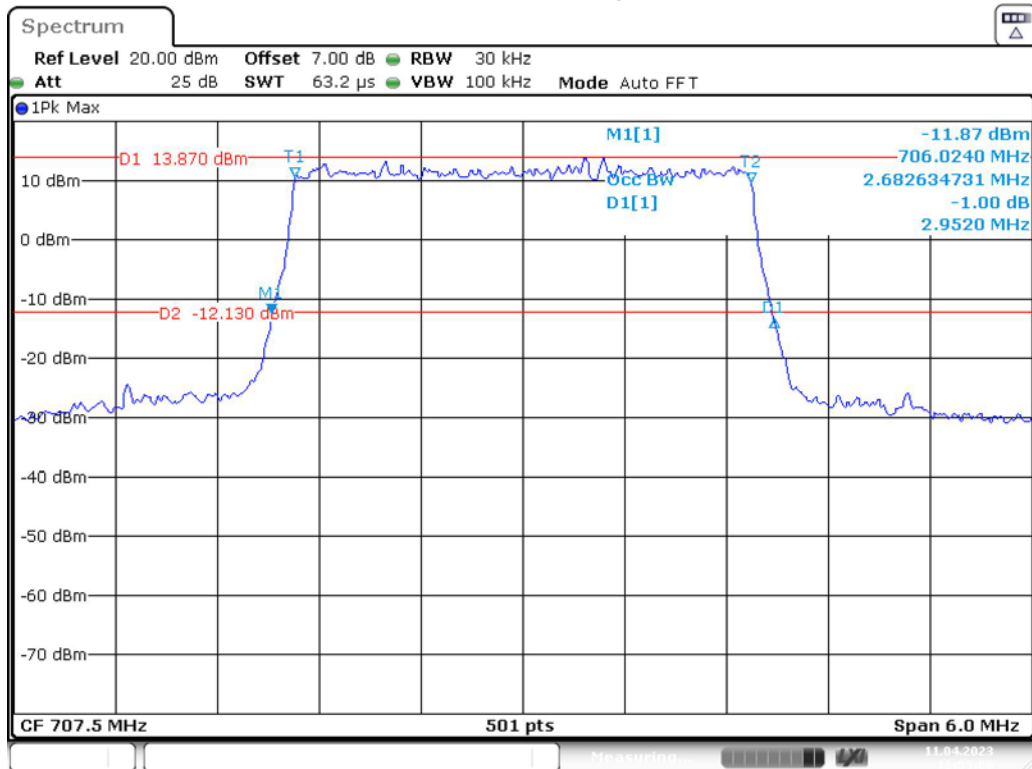

Band 12_1.4 MHz_High_QPSK_RB6#0

Band 12_1.4 MHz_High_16QAM_RB6#0

Band 12_3 MHz_Low_QPSK_RB15#0

Band 12_3 MHz_Low_16QAM_RB15#0

Band 12_3 MHz_Middle_QPSK_RB15#0

Date: 11.APR.2023 16:54:53

Band 12_3 MHz_Middle_16QAM_RB15#0