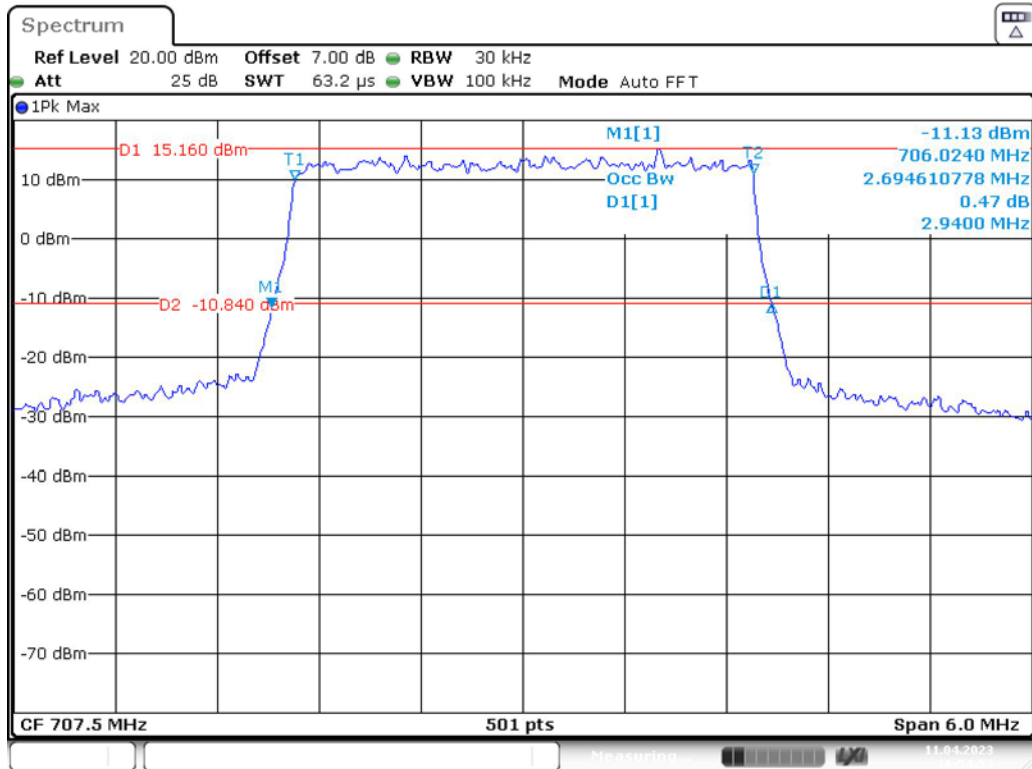

Band 12_1.4 MHz_High_QPSK_RB6#0

Band 12_1.4 MHz_High_16QAM_RB6#0

Band 12_3 MHz_Low_QPSK_RB15#0

Band 12_3 MHz_Low_16QAM_RB15#0

Band 12_3 MHz_Middle_QPSK_RB15#0

Date: 11.APR.2023 16:54:53

Band 12_3 MHz_Middle_16QAM_RB15#0

Date: 11.APR.2023 16:55:06

Band 12_3 MHz_High_QPSK_RB15#0

Date: 11.APR.2023 16:55:20

Band 12_3 MHz_High_16QAM_RB15#0

Date: 11.APR.2023 16:55:36

Band 12_5 MHz_Low_QPSK_RB25#0

Band 12_5 MHz_Low_16QAM_RB25#0

Band 12_5 MHz_Middle_QPSK_RB25#0