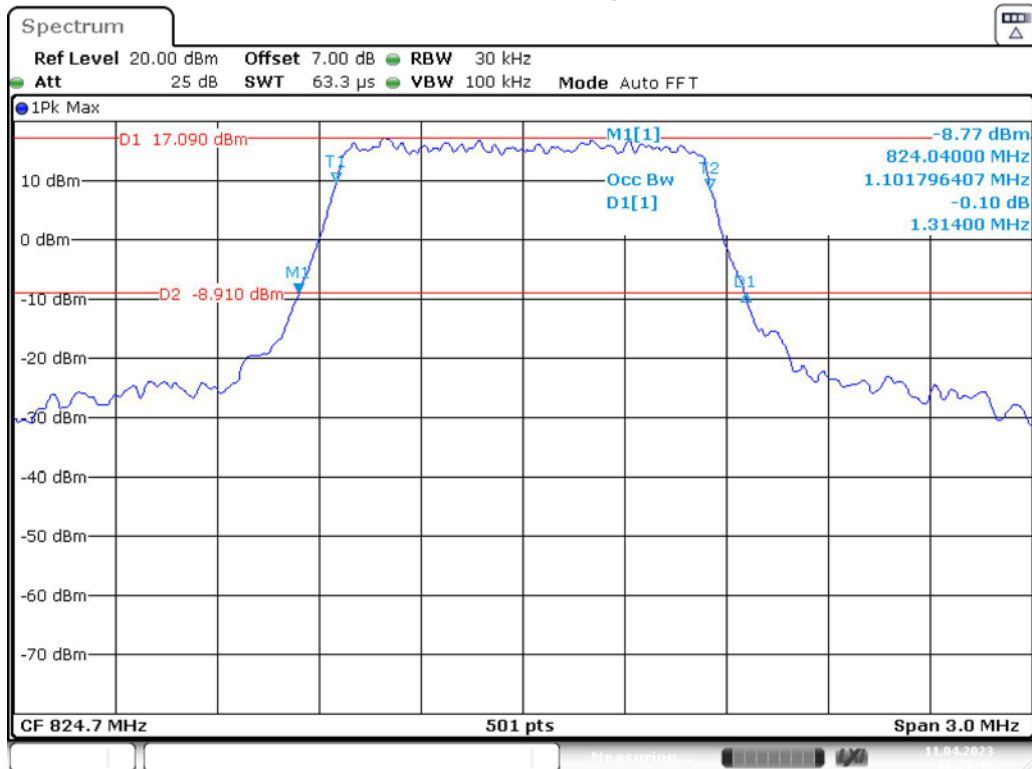

Band 5_1.4 MHz_Low_QPSK_RB6#0

Date: 11.APR.2023 16:25:27

Band 5_1.4 MHz_Low_16QAM_RB6#0

Date: 11.APR.2023 16:25:40

Band 5_1.4 MHz_Middle_QPSK_RB6#0

Date: 11.APR.2023 16:26:00

Band 5_1.4 MHz_Middle_16QAM_RB6#0

Date: 11.APR.2023 16:26:13

Band 5_1.4 MHz_High_QPSK_RB6#0

Date: 11.APR.2023 16:26:26

Band 5_1.4 MHz_High_16QAM_RB6#0

Date: 11.APR.2023 16:26:39

Band 5_3 MHz_Low_QPSK_RB15#0

Date: 11.APR.2023 16:30:17

Band 5_3 MHz_Low_16QAM_RB15#0