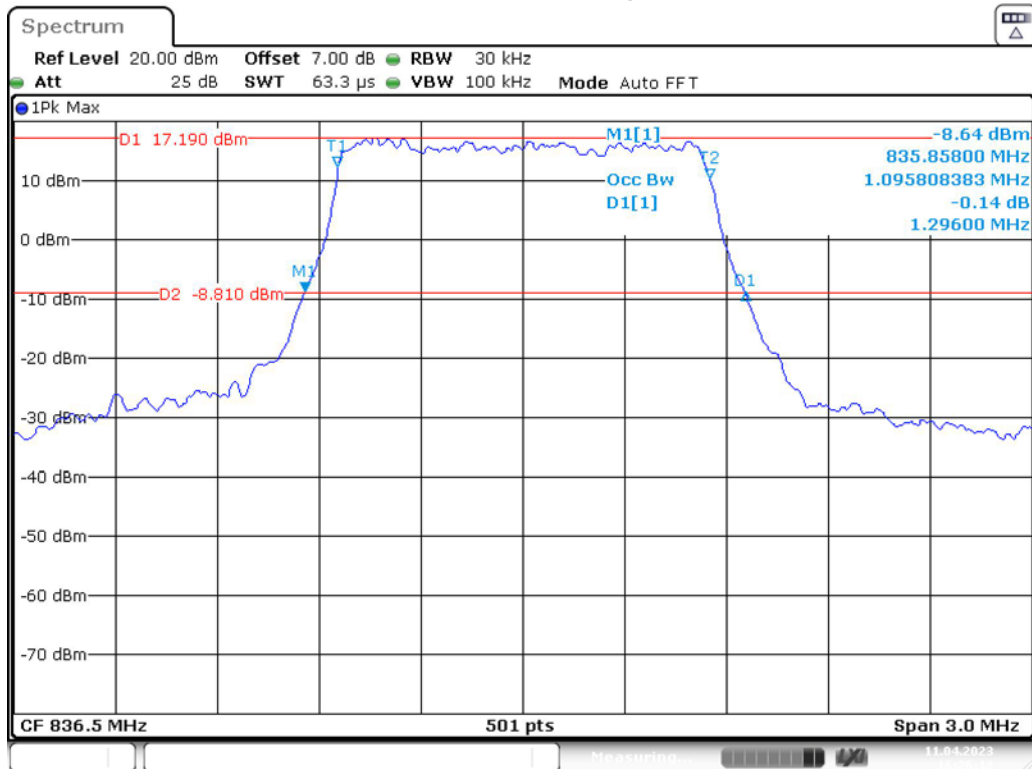

Band 5_1.4 MHz_Low_QPSK_RB6#0

Date: 11.APR.2023 16:25:27

Band 5_1.4 MHz_Low_16QAM_RB6#0

Date: 11.APR.2023 16:25:40

Band 5_1.4 MHz_Middle_QPSK_RB6#0

Date: 11.APR.2023 16:26:00

Band 5_1.4 MHz_Middle_16QAM_RB6#0

Date: 11.APR.2023 16:26:13

Band 5_1.4 MHz_High_QPSK_RB6#0

Date: 11.APR.2023 16:26:26

Band 5_1.4 MHz_High_16QAM_RB6#0

Date: 11.APR.2023 16:26:39

Band 5_3 MHz_Low_QPSK_RB15#0

Date: 11.APR.2023 16:30:17

Band 5_3 MHz_Low_16QAM_RB15#0