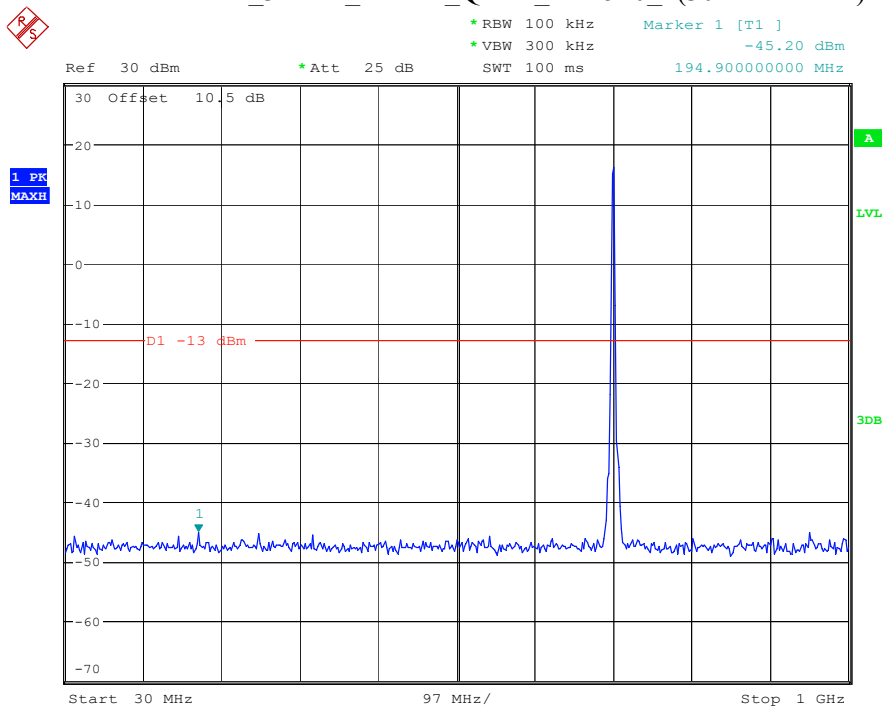

Date: 9.APR.2023 10:00:59

Band 12_3 MHz_Low_QPSK_RB15#0_1(30MHz-1GHz)

Date: 9.APR.2023 10:02:35

Band 12_3 MHz_Low_QPSK_RB15#0_2(1GHz-10GHz)

Date: 9.APR.2023 10:02:45

Band 12_3 MHz_Middle_QPSK_RB15#0_1(30MHz-1GHz)