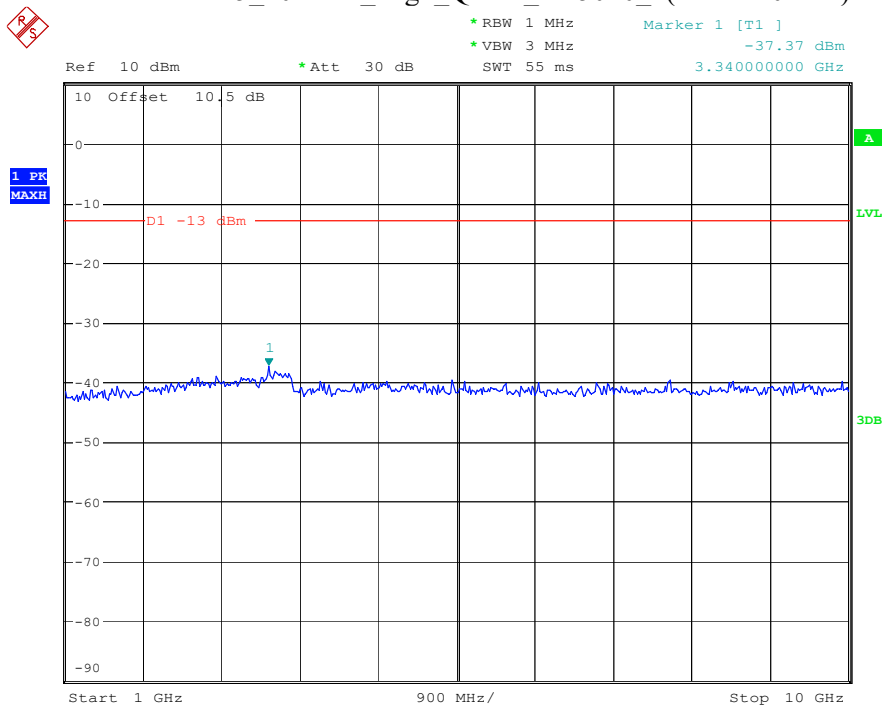

Date: 9.APR.2023 09:59:07

Band 5_10 MHz_Middle_QPSK_RB50#0_2(1GHz-10GHz)

Date: 9.APR.2023 09:59:17

Band 5_10 MHz_High_QPSK_RB50#0_1(30MHz-1GHz)

Date: 9.APR.2023 09:59:32

Band 5_10 MHz_High_QPSK_RB50#0_2(1GHz-10GHz)