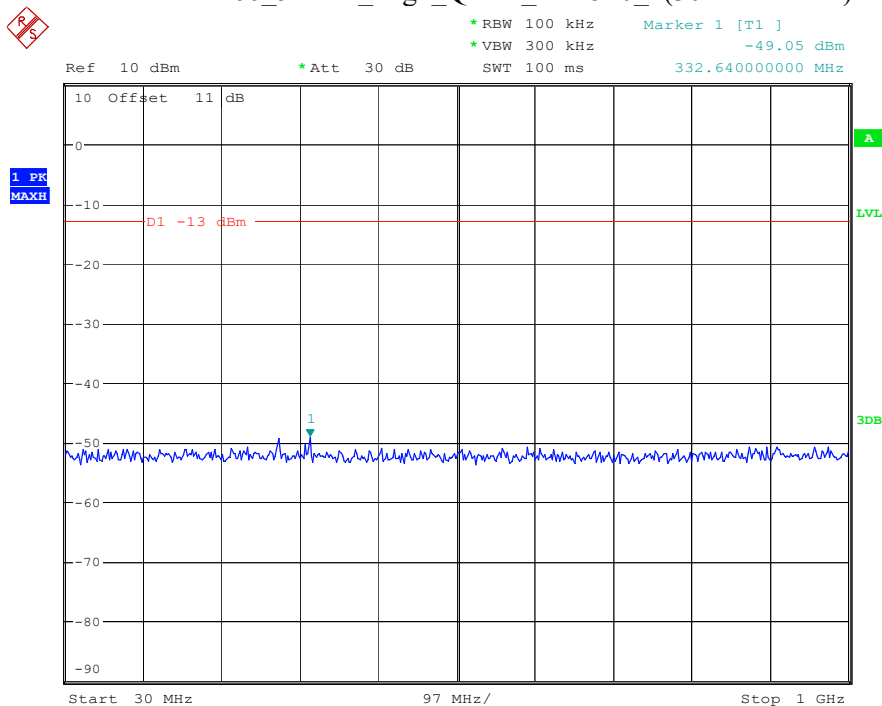

Band 66_5 MHz_High_QPSK_RB25#0_1(30MHz-1GHz)

Date: 8.APR.2023 16:45:46