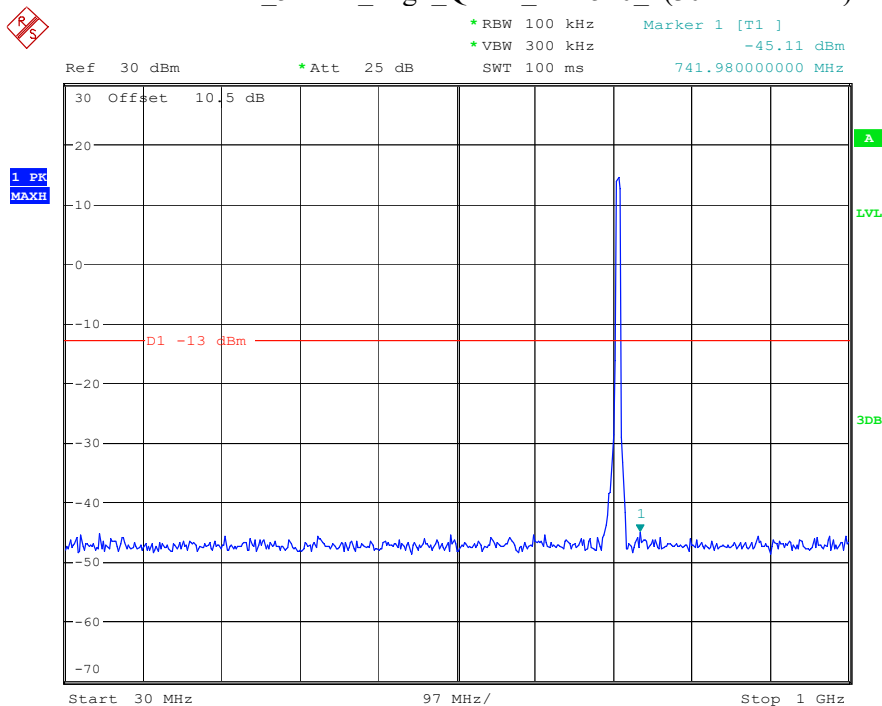

Band 12_5 MHz_High_QPSK_RB25#0_1(30MHz-1GHz)

Date: 9.APR.2023 10:05:33