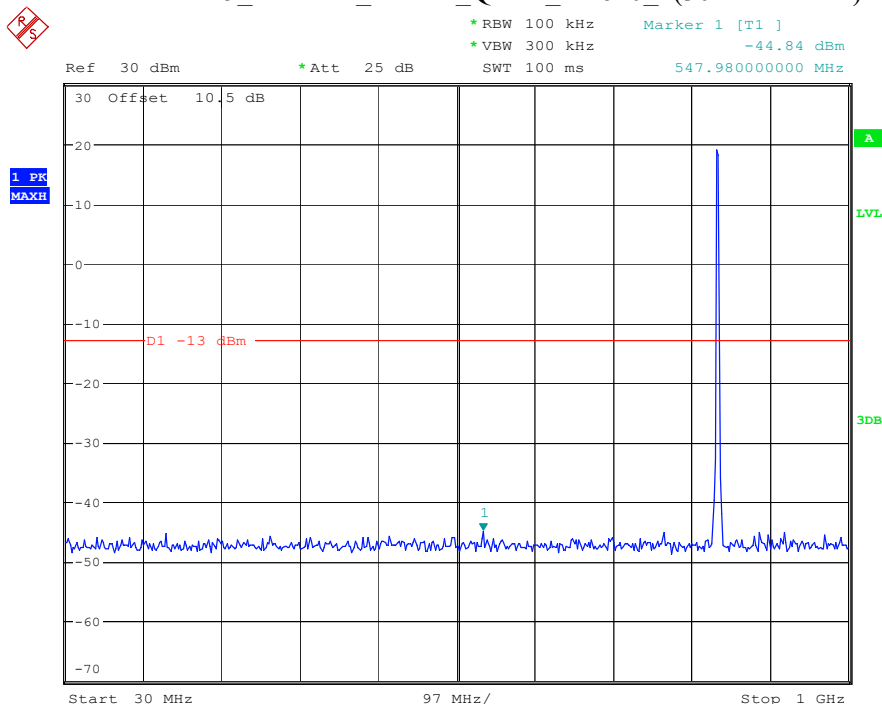

Date: 8.APR.2023 16:49:38

Band 5_1.4 MHz_Low_QPSK_RB6#0_1(30MHz-1GHz)

Date: 9.APR.2023 09:50:06

Band 5_1.4 MHz_Low_QPSK_RB6#0_2(1GHz-10GHz)

Date: 9.APR.2023 09:50:17

Band 5_1.4 MHz_Middle_QPSK_RB6#0_1(30MHz-1GHz)