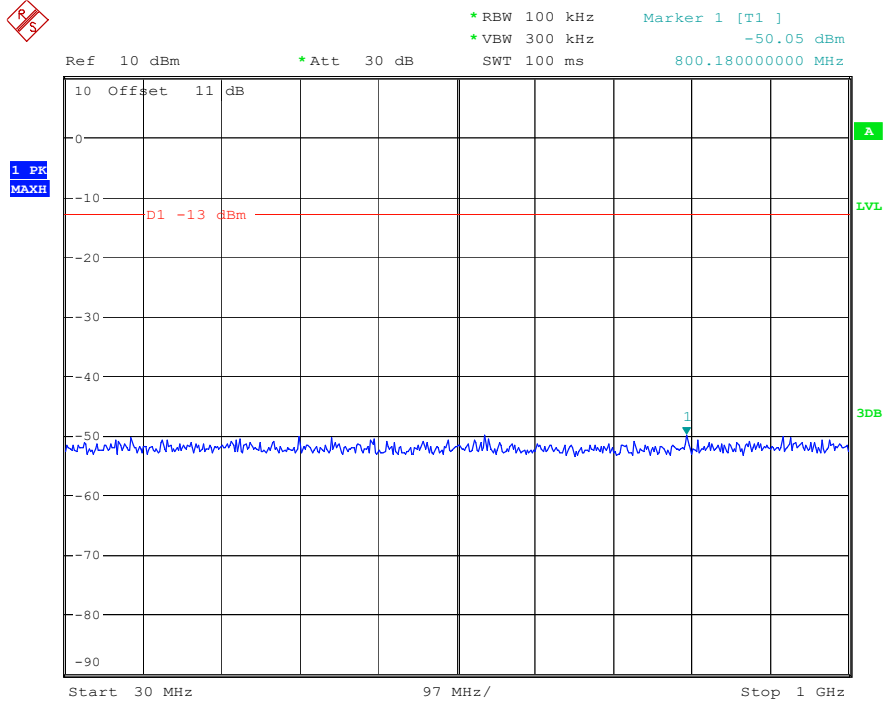

Date: 8.APR.2023 16:48:22

Band 66_20 MHz_Low_QPSK_RB100#0_1(30MHz-1GHz)

Date: 8.APR.2023 16:48:38

Band 66_20 MHz_Low_QPSK_RB100#0_2(1GHz-20GHz)

Date: 8.APR.2023 16:48:48

Band 66_20 MHz_Middle_QPSK_RB100#0_1(30MHz-1GHz)