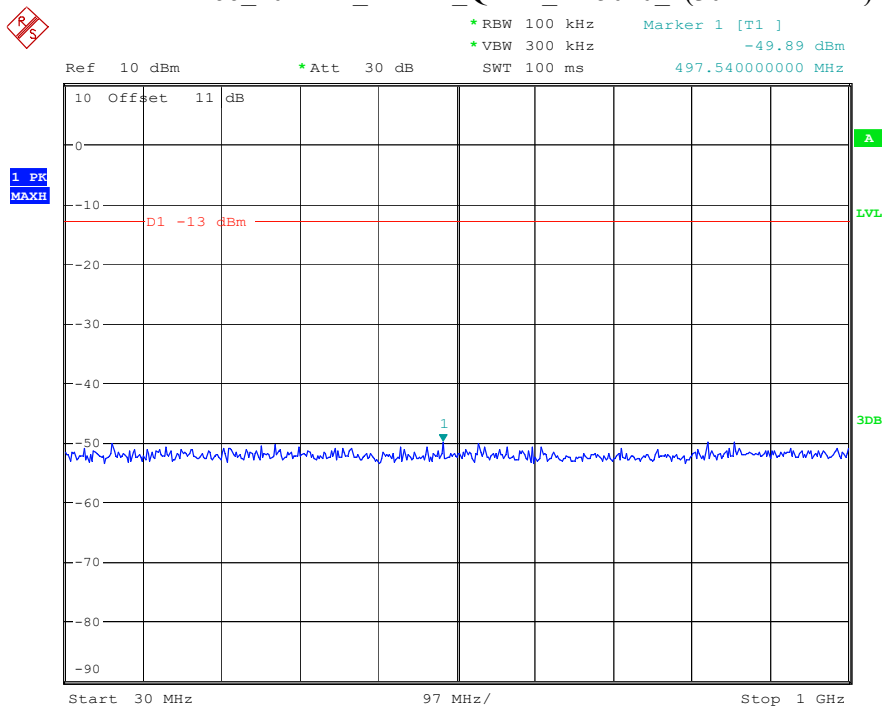

Date: 8.APR.2023 16:45:56

Band 66_10 MHz_Low_QPSK_RB50#0_1(30MHz-1GHz)

Date: 8.APR.2023 16:46:12

Band 66_10 MHz_Low_QPSK_RB50#0_2(1GHz-20GHz)

Date: 8.APR.2023 16:46:22

Band 66_10 MHz_Middle_QPSK_RB50#0_1(30MHz-1GHz)