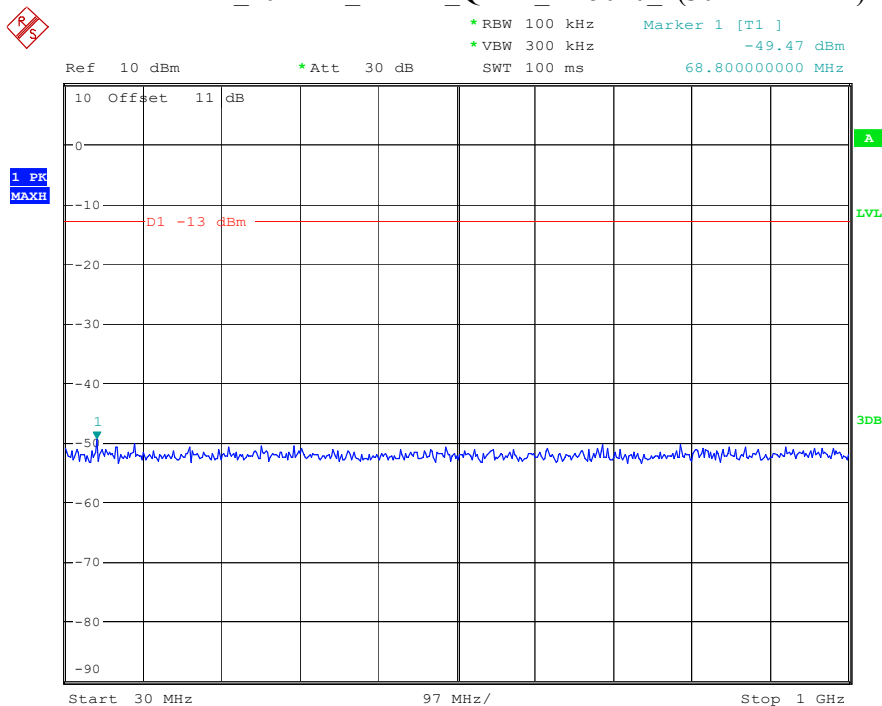

Date: 8.APR.2023 16:35:11

Band 4_10 MHz_Low_QPSK_RB50#0_1(30MHz-1GHz)

Date: 8.APR.2023 16:35:30

Band 4_10 MHz_Low_QPSK_RB50#0_2(1GHz-20GHz)

Date: 8.APR.2023 16:35:40

Band 4_10 MHz_Middle_QPSK_RB50#0_1(30MHz-1GHz)