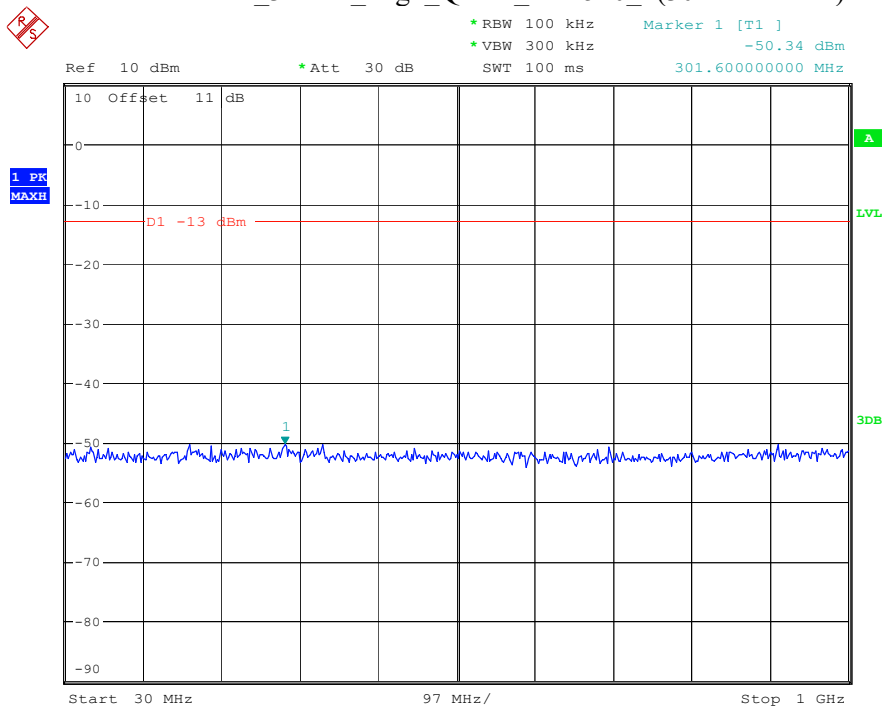

Band 4_3 MHz_High_QPSK_RB15#0_1(30MHz-1GHz)

Date: 8.APR.2023 16:33:49