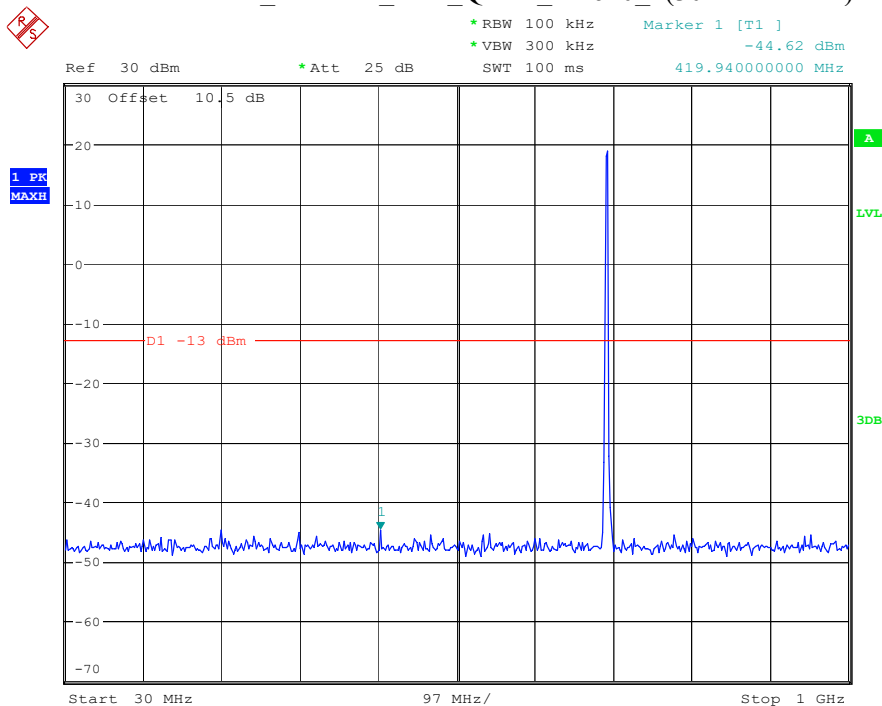

Band 12_1.4 MHz_Low_QPSK_RB6#0_1(30MHz-1GHz)

Date: 9.APR.2023 10:00:00