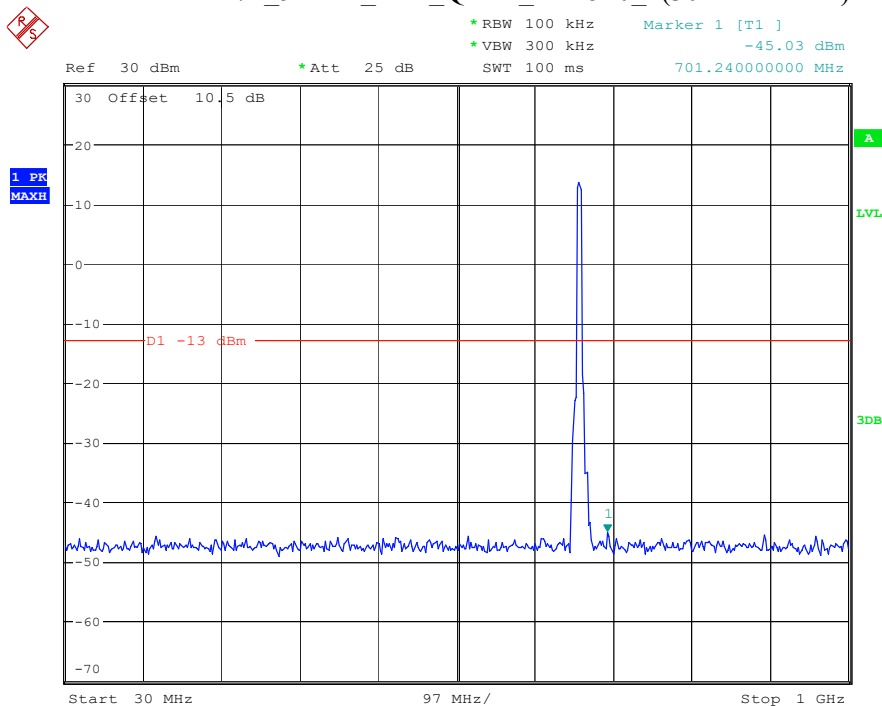

Band 71_5 MHz_Low_QPSK_RB25#0_1(30MHz-1GHz)

Date: 9.APR.2023 10:08:13