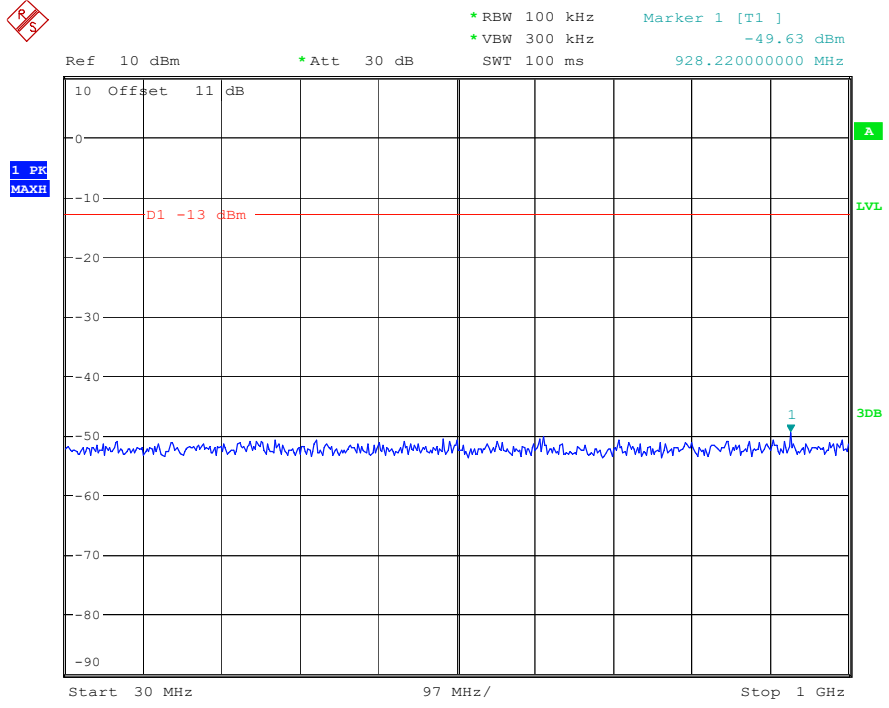

Band 4_15 MHz_High_QPSK_RB75#0_1(30MHz-1GHz)

Date: 8.APR.2023 16:37:34