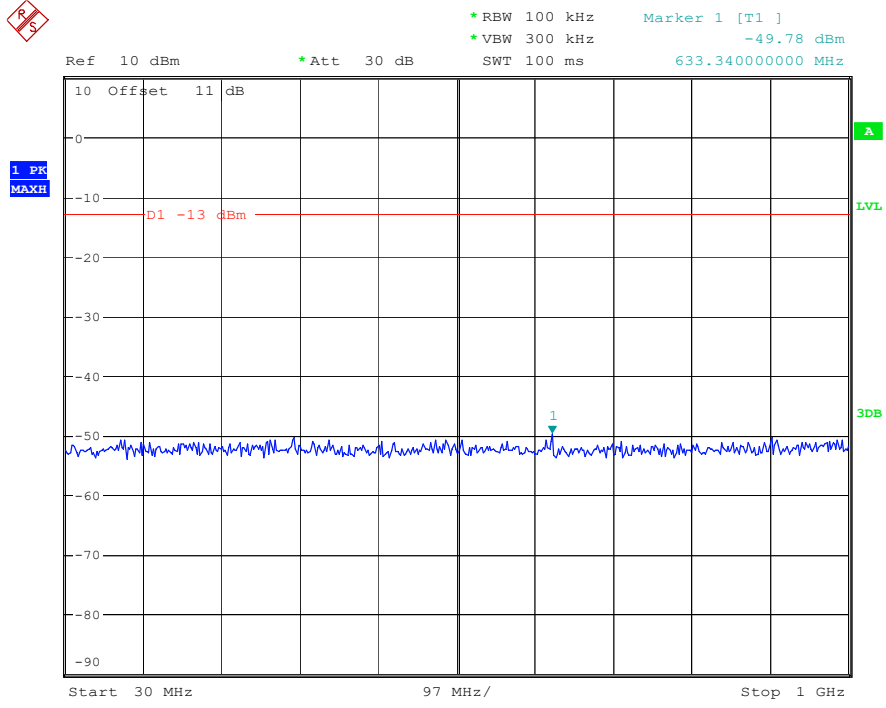

Band 2_10 MHz_High_QPSK_RB50#0_1(30MHz-1GHz)

Date: 8.APR.2023 16:27:12