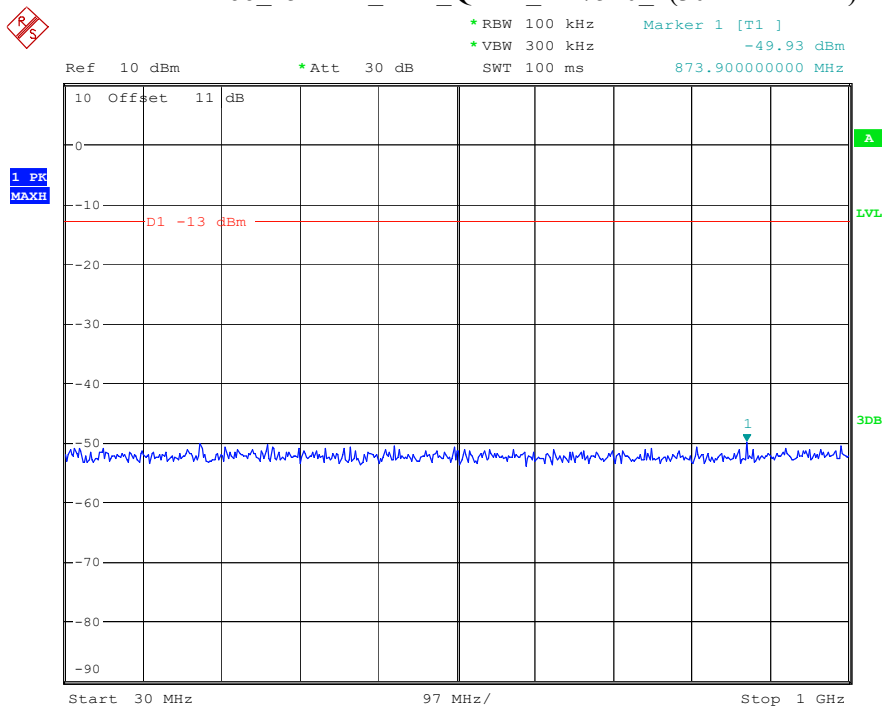

Band 66_15 MHz_Low_QPSK_RB75#0_1(30MHz-1GHz)

Date: 8.APR.2023 16:47:26