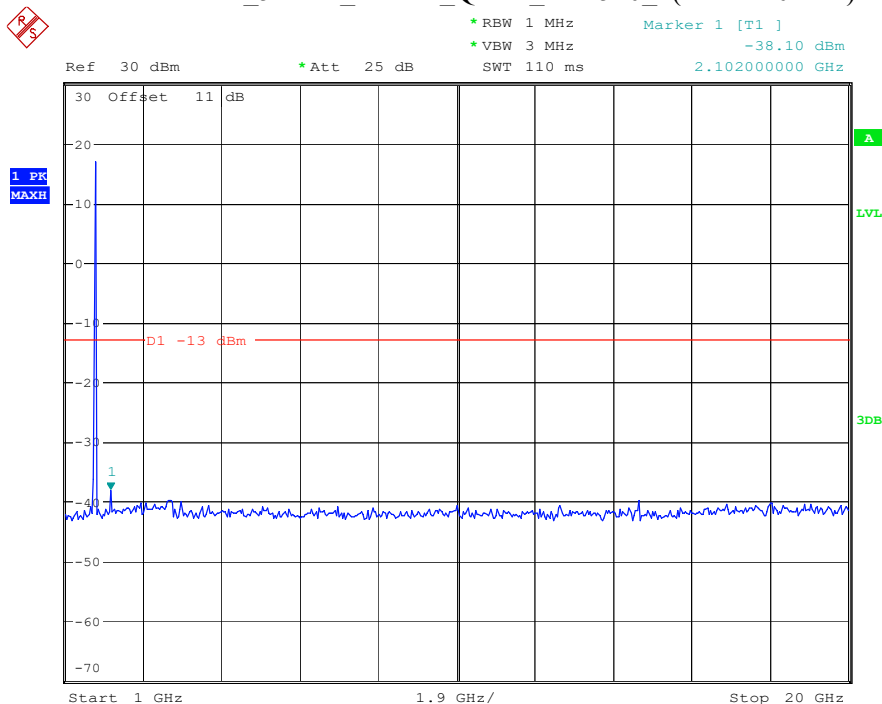

Band 4_5 MHz_Middle_QPSK_RB25#0_2(1GHz-20GHz)

Date: 8.APR.2023 16:34:49