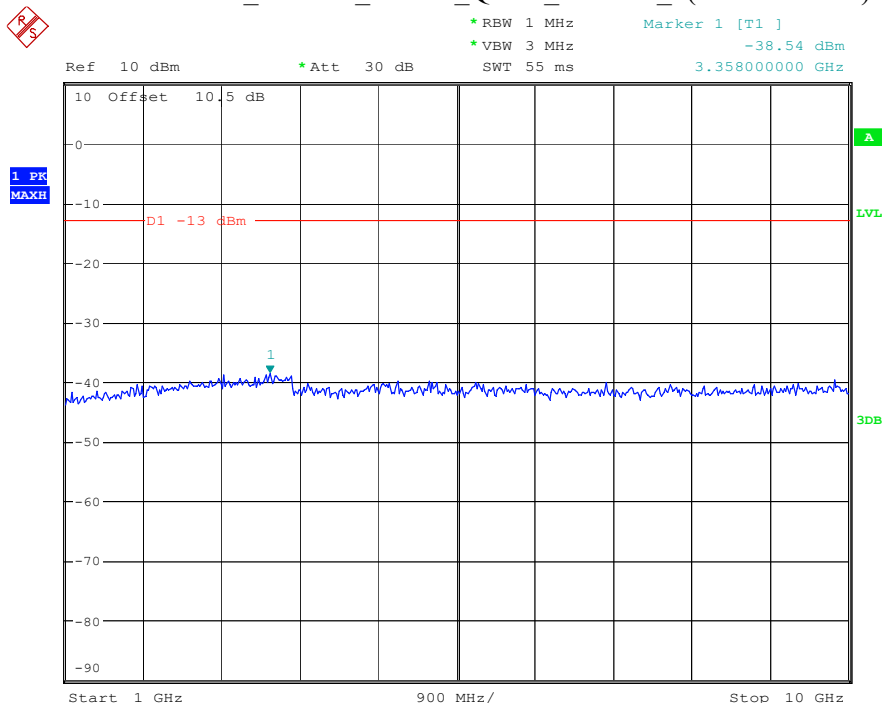

Band 14_10 MHz_Middle_QPSK_RB50#0_2(1GHz-10GHz)

Date: 9.APR.2023 17:10:00