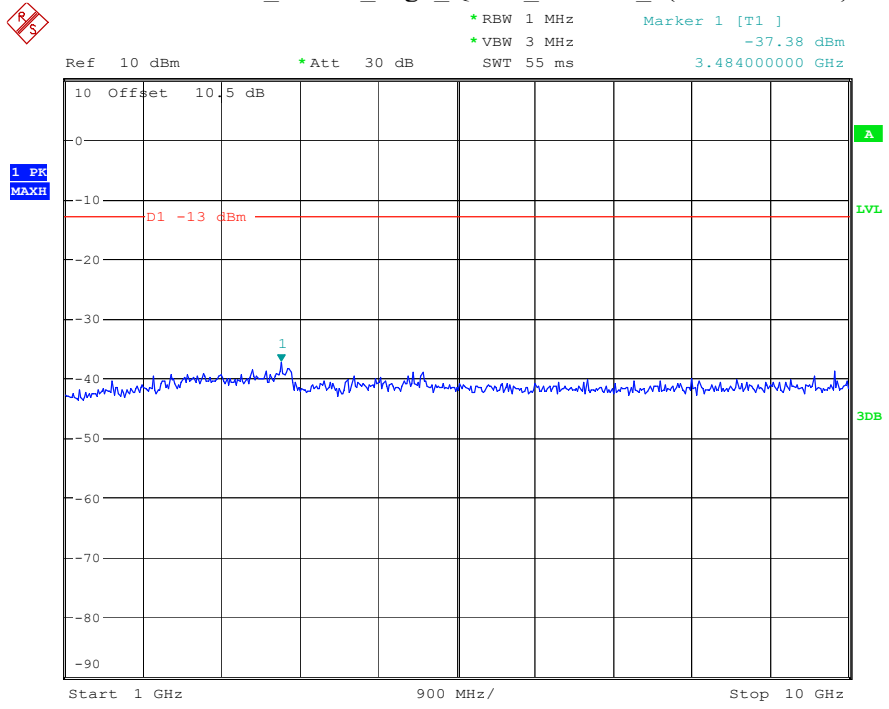

Date: 17.APR.2023 17:10:16

Band 13_5 MHz_Middle_QPSK_RB25#0_5(1.5590GHz-1.61GHz)

Date: 9.APR.2023 10:56:02

Band 13_5 MHz_High_QPSK_RB25#0_1(30MHz-1GHz)

Date: 9.APR.2023 10:56:15

Band 13_5 MHz_High_QPSK_RB25#0_2(1GHz-10GHz)