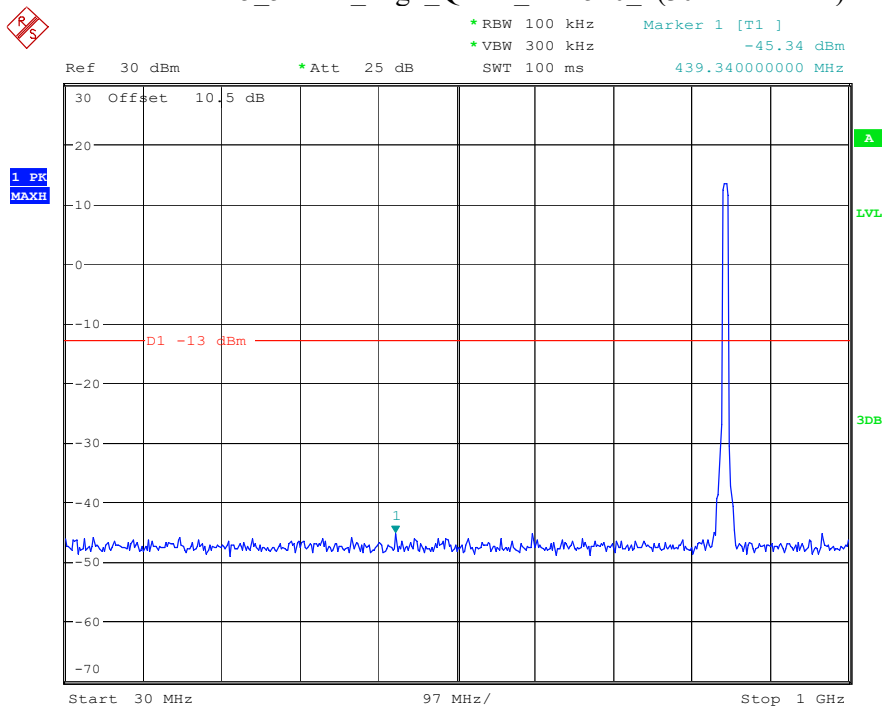

Band 5_5 MHz_High_QPSK_RB25#0_1(30MHz-1GHz)

Date: 9.APR.2023 09:56:59