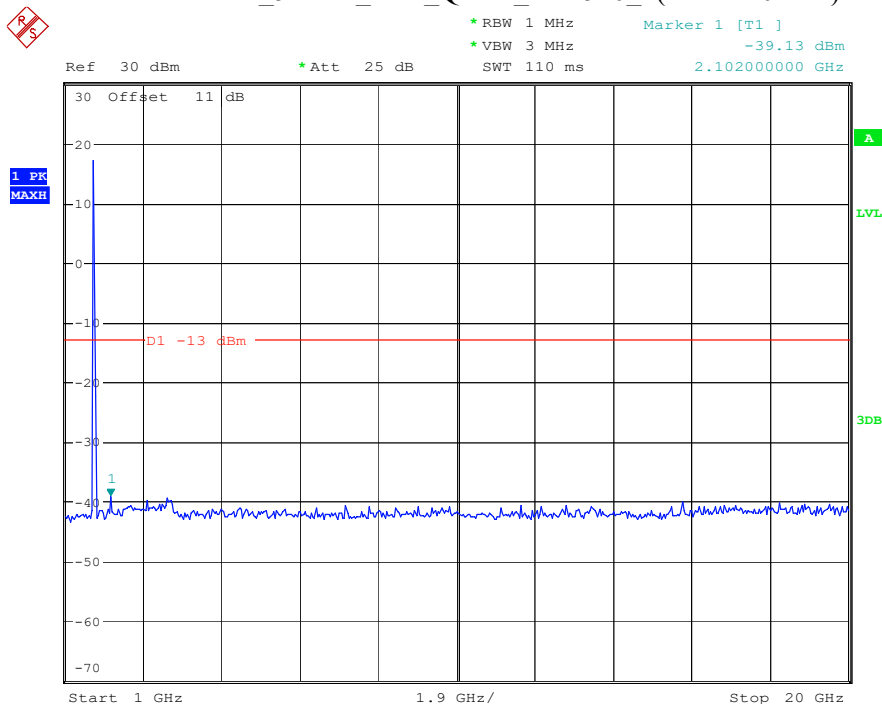

Band 4_5 MHz_Low_QPSK_RB25#0_2(1GHz-20GHz)

Date: 8.APR.2023 16:34:23