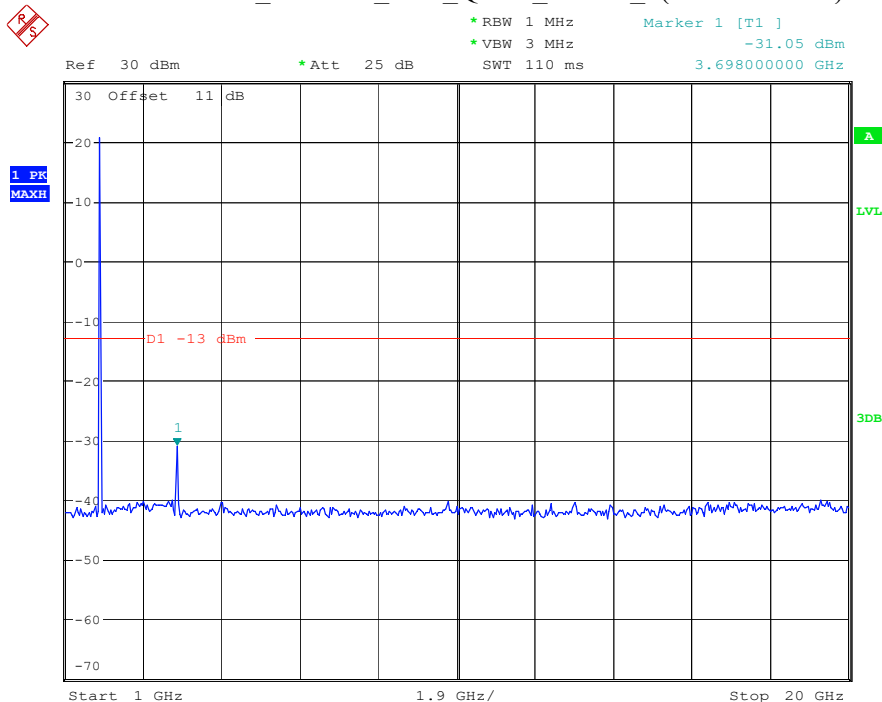

Please refer to following plots:

Band 2_1.4 MHz_Low_QPSK_RB6#0_1(30MHz-1GHz)

Date: 8.APR.2023 16:20:52

Band 2_1.4 MHz_Low_QPSK_RB6#0_2(1GHz-20GHz)

Date: 8.APR.2023 16:21:02

Band 2_1.4 MHz_Middle_QPSK_RB6#0_1(30MHz-1GHz)