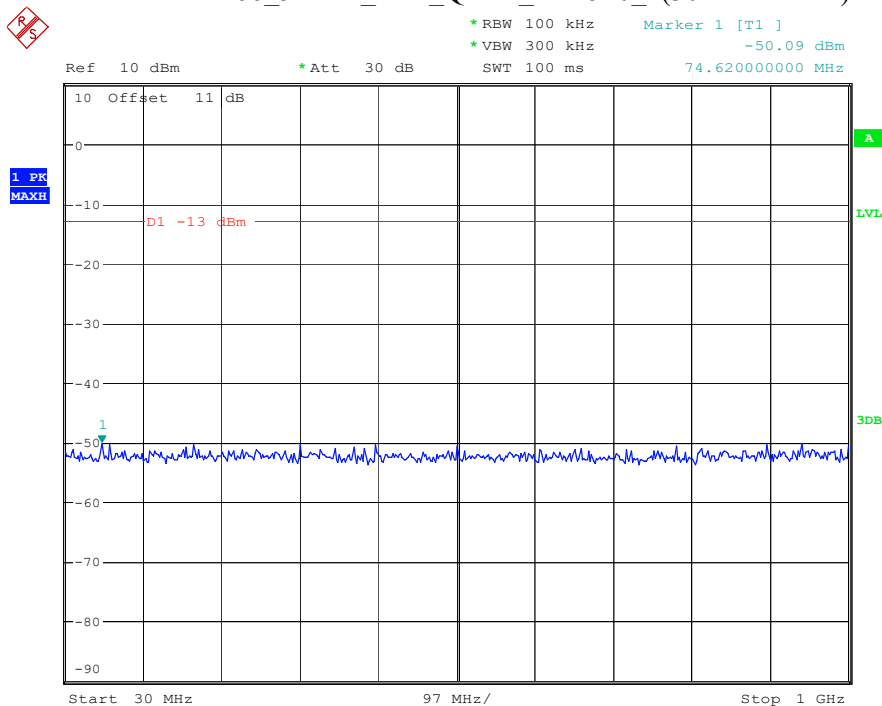

Band 66_5 MHz_Low_QPSK_RB25#0_1(30MHz-1GHz)

Date: 8.APR.2023 16:45:01