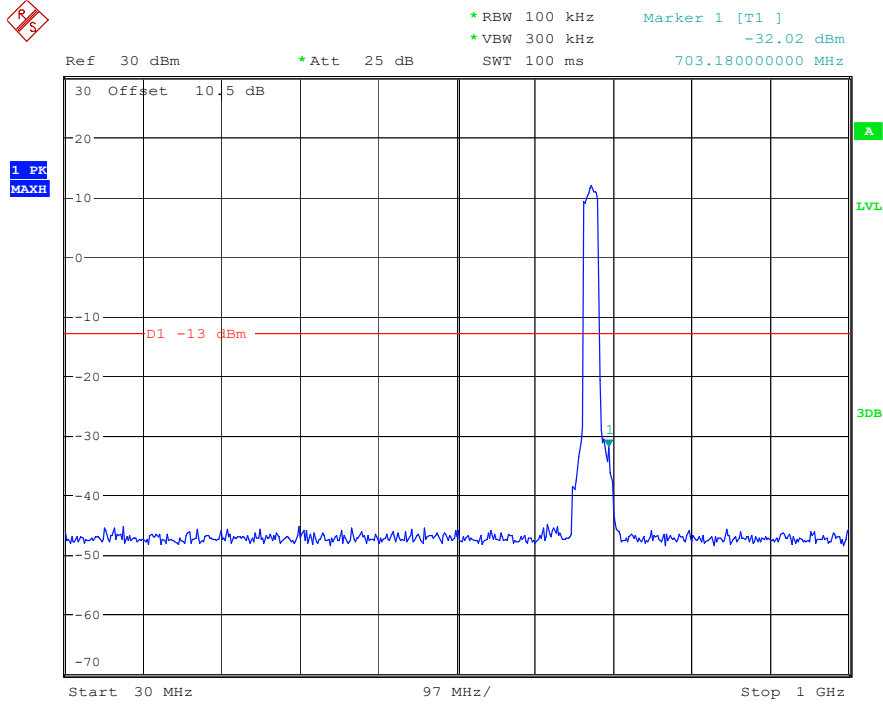

Date: 9.APR.2023 10:16:32

Band 71_20 MHz_Low_QPSK_RB100#0_1(30MHz-1GHz)

Date: 9.APR.2023 10:17:40

Band 71_20 MHz_Low_QPSK_RB100#0_2(1GHz-10GHz)

Date: 9.APR.2023 10:17:50

Band 71_20 MHz_Middle_QPSK_RB100#0_1(30MHz-1GHz)