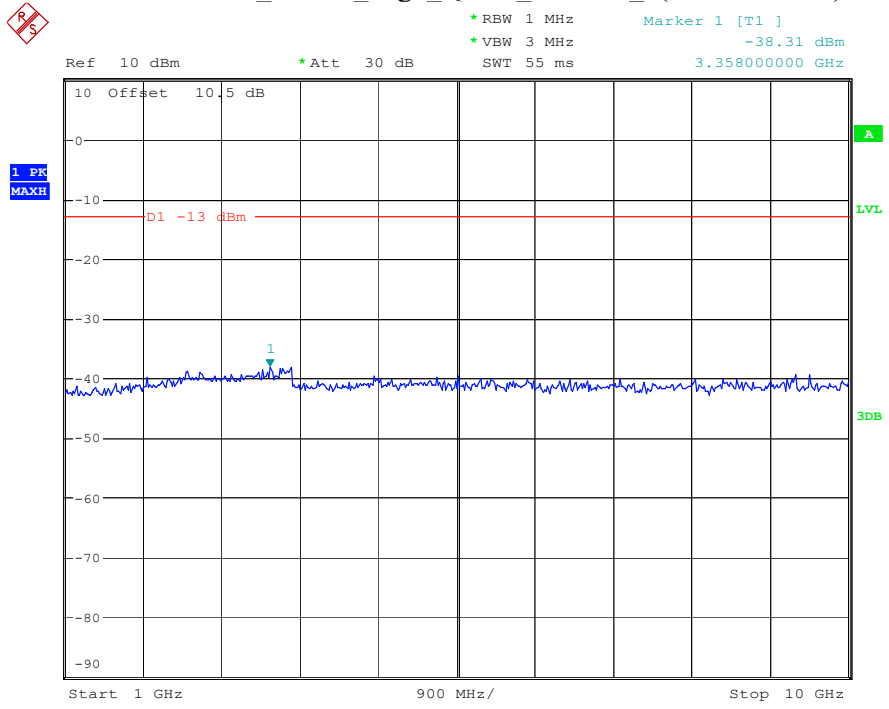

Date: 9.APR.2023 09:52:46

Band 5_3 MHz_Middle_QPSK_RB15#0_2(1GHz-10GHz)

Date: 9.APR.2023 09:52:56

Band 5_3 MHz_High_QPSK_RB15#0_1(30MHz-1GHz)

Date: 9.APR.2023 09:53:12

Band 5_3 MHz_High_QPSK_RB15#0_2(1GHz-10GHz)