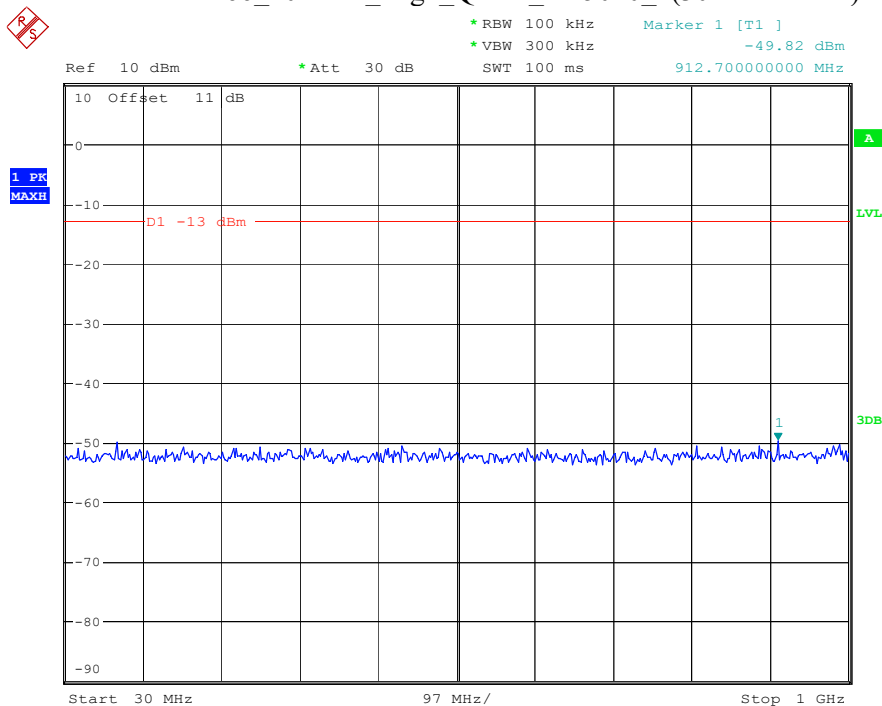

Band 66_10 MHz_High_QPSK_RB50#0_1(30MHz-1GHz)

Date: 8.APR.2023 16:47:00