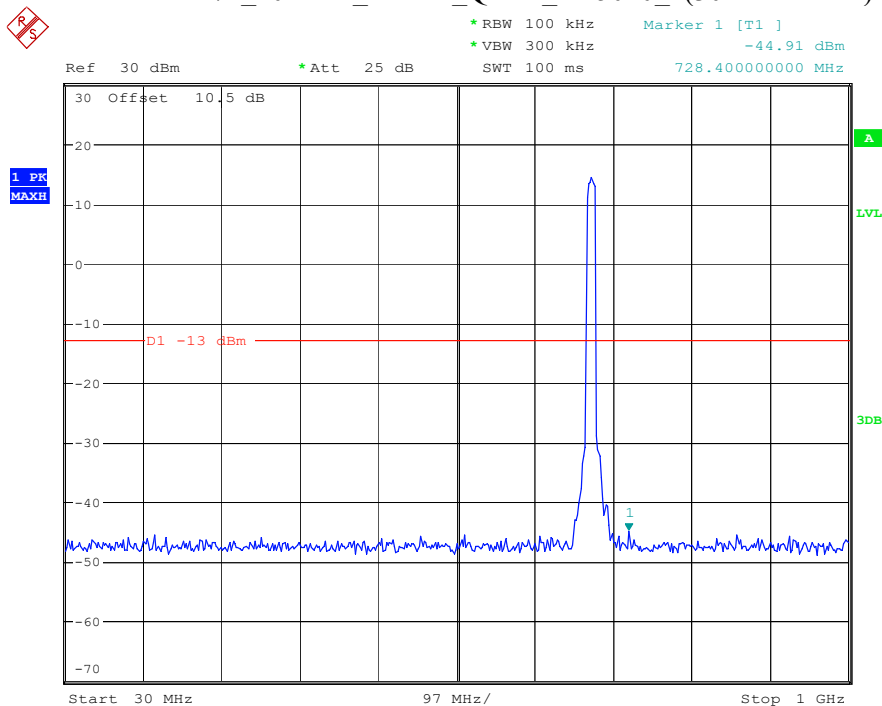

Date: 9.APR.2023 10:09:33

Band 71_10 MHz_Low_QPSK_RB50#0_1(30MHz-1GHz)

Date: 9.APR.2023 10:12:57

Band 71_10 MHz_Low_QPSK_RB50#0_2(1GHz-10GHz)

Date: 9.APR.2023 10:13:07

Band 71_10 MHz_Middle_QPSK_RB50#0_1(30MHz-1GHz)