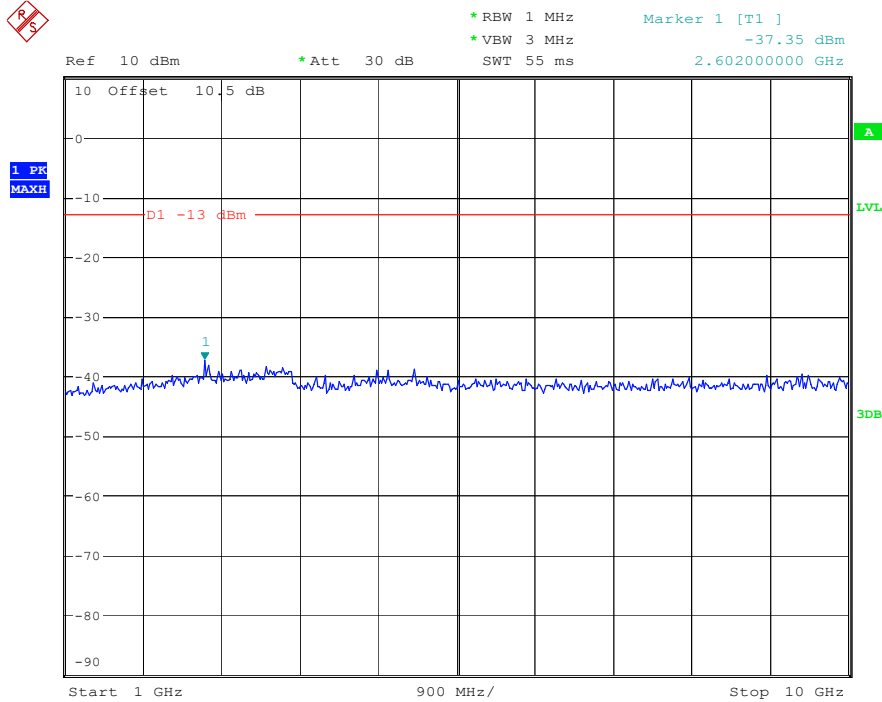

Band 71_10 MHz_Low_QPSK_RB50#0_2(1GHz-10GHz)

Date: 9.APR.2023 10:13:07