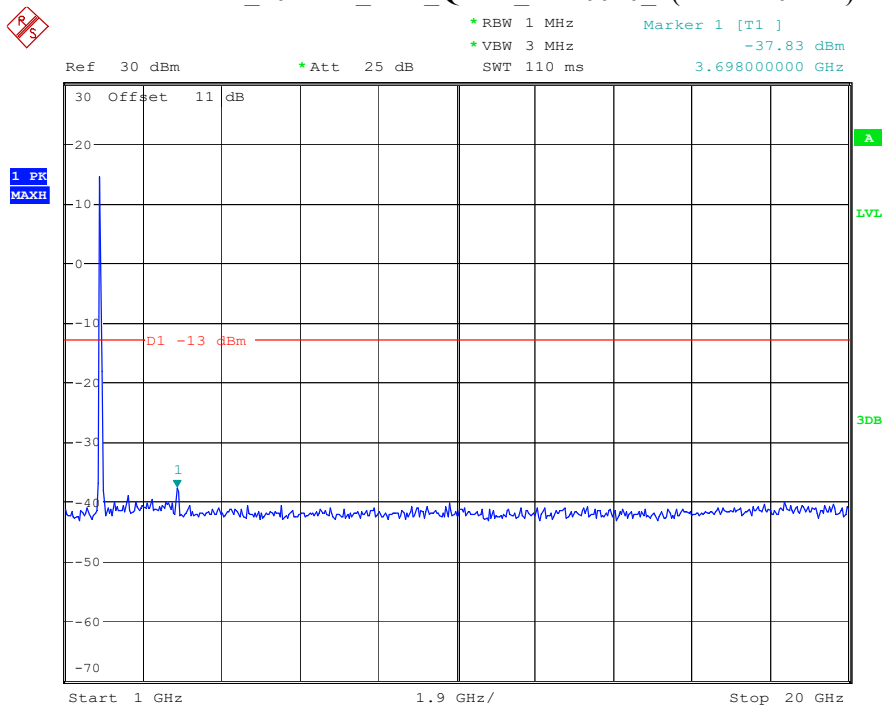

Band 2_20 MHz_Low_QPSK_RB100#0_2(1GHz-20GHz)

Date: 8.APR.2023 16:29:04