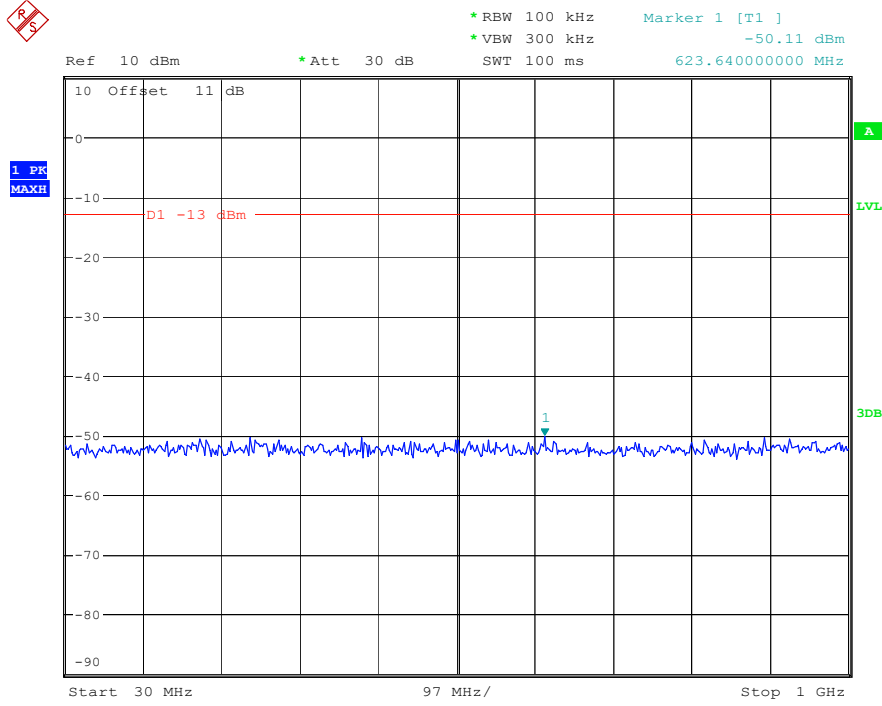

Band 2_20 MHz_High_QPSK_RB100#0_1(30MHz-1GHz)

Date: 8.APR.2023 16:29:40