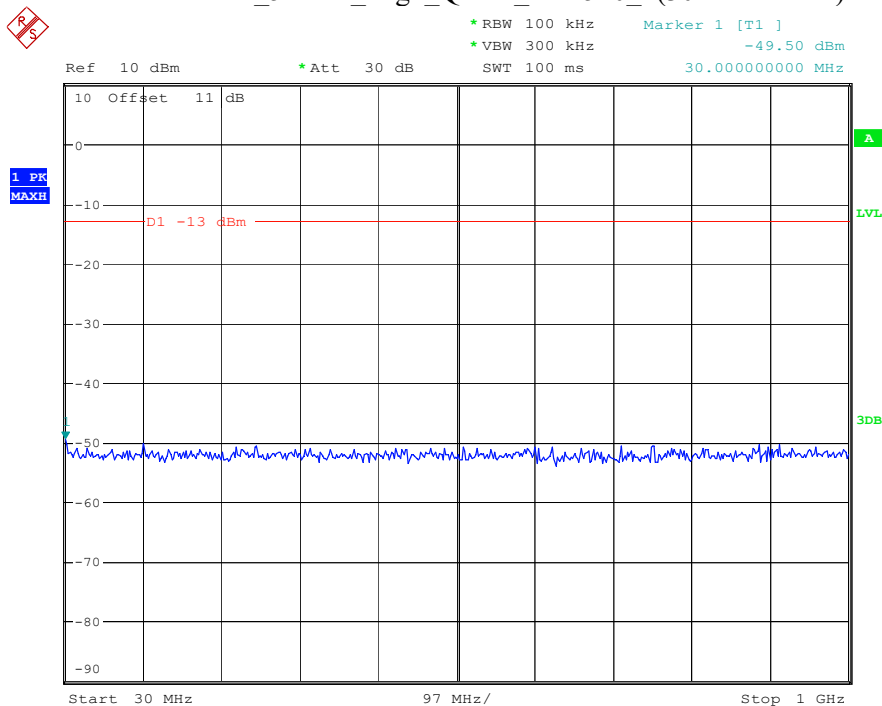

Band 2_5 MHz_High_QPSK_RB25#0_1(30MHz-1GHz)

Date: 8.APR.2023 16:25:58