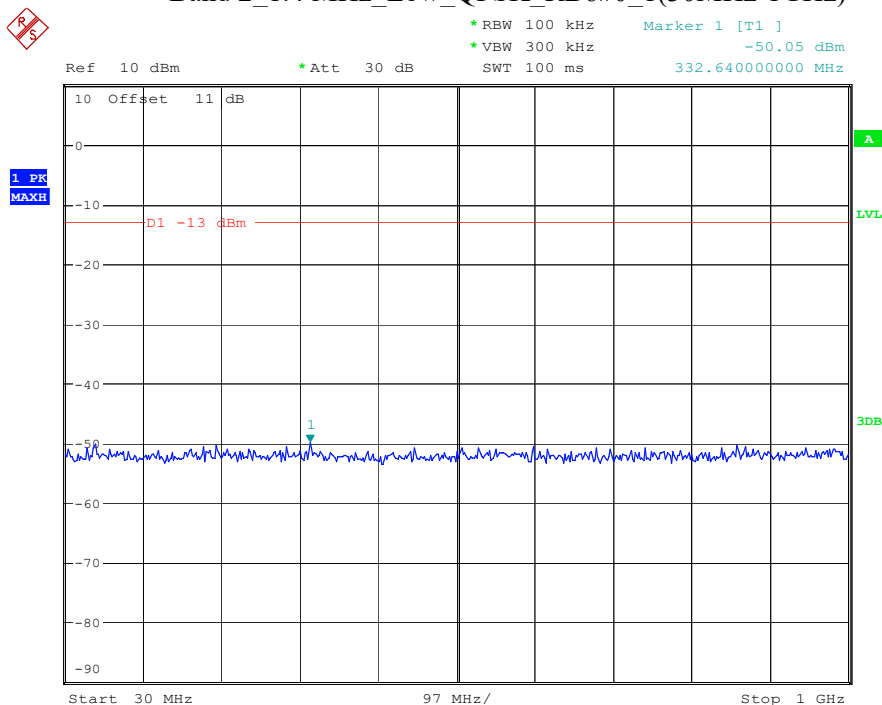

Please refer to following plots:

Band 2_1.4 MHz_Low_QPSK_RB6#0_1(30MHz-1GHz)

Date: 8.APR.2023 16:20:52

Band 2_1.4 MHz_Low_QPSK_RB6#0_2(1GHz-20GHz)

Date: 8.APR.2023 16:21:02

Band 2_1.4 MHz_Middle_QPSK_RB6#0_1(30MHz-1GHz)