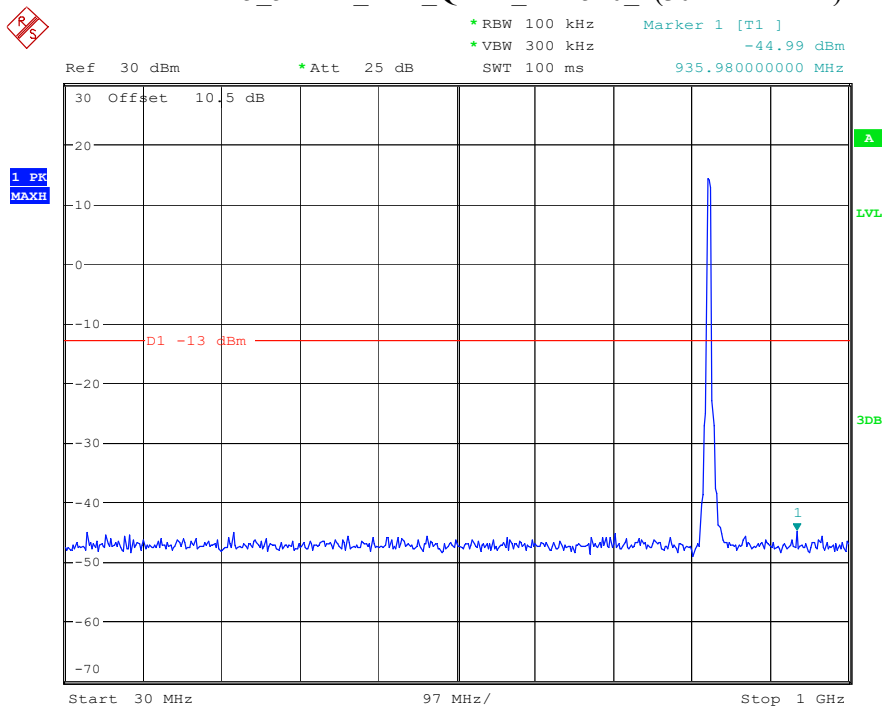

Band 5_5 MHz_Low_QPSK_RB25#0_1(30MHz-1GHz)

Date: 9.APR.2023 09:56:08