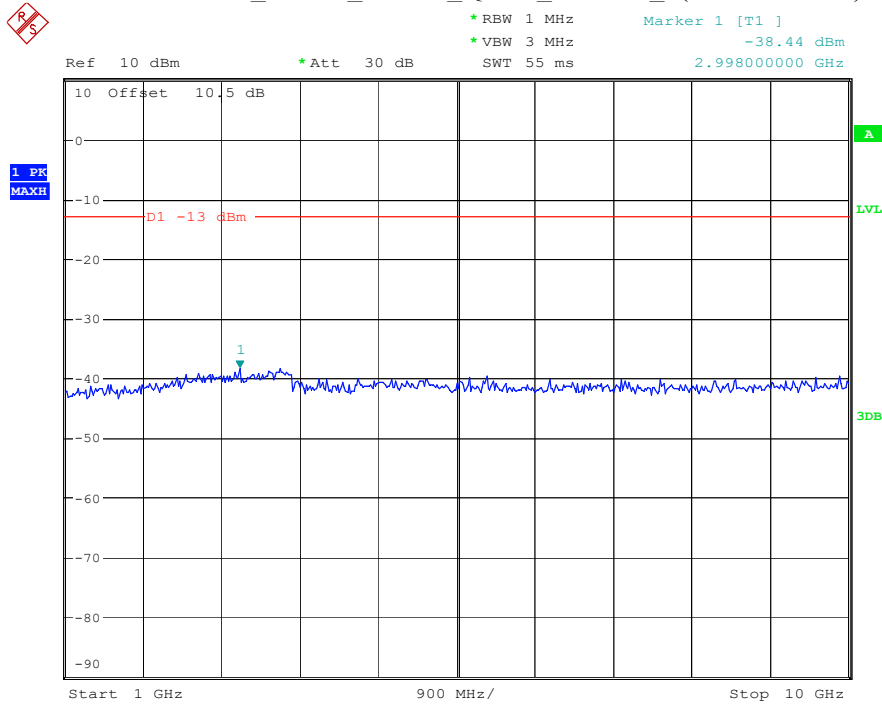

Band 12_5 MHz_Middle_QPSK_RB25#0_2(1GHz-10GHz)

Date: 9.APR.2023 10:05:16