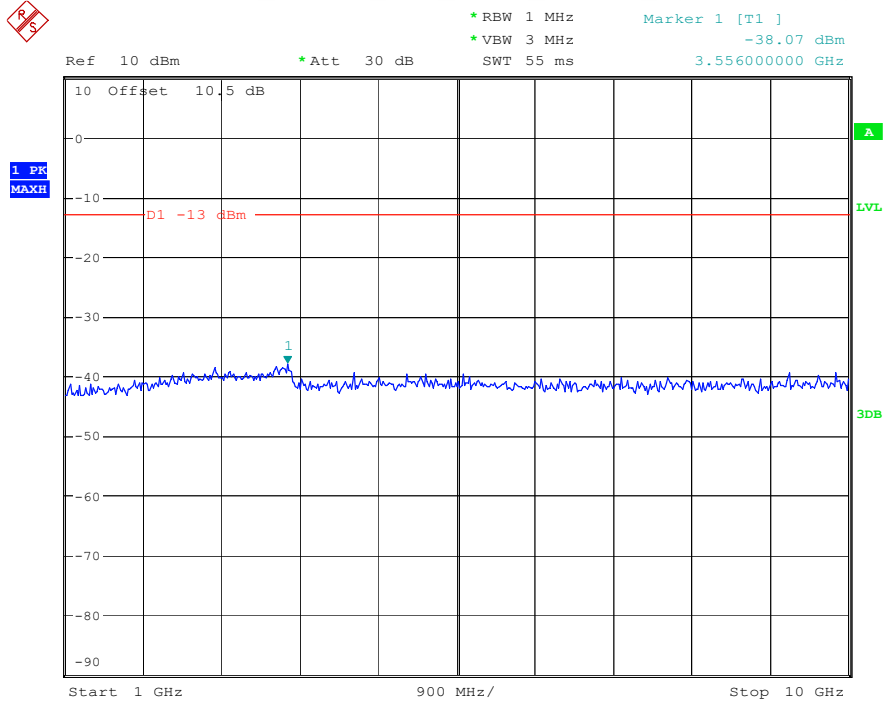

Band 71_15 MHz_Low_QPSK_RB75#0_2(1GHz-10GHz)

Date: 9.APR.2023 10:15:39