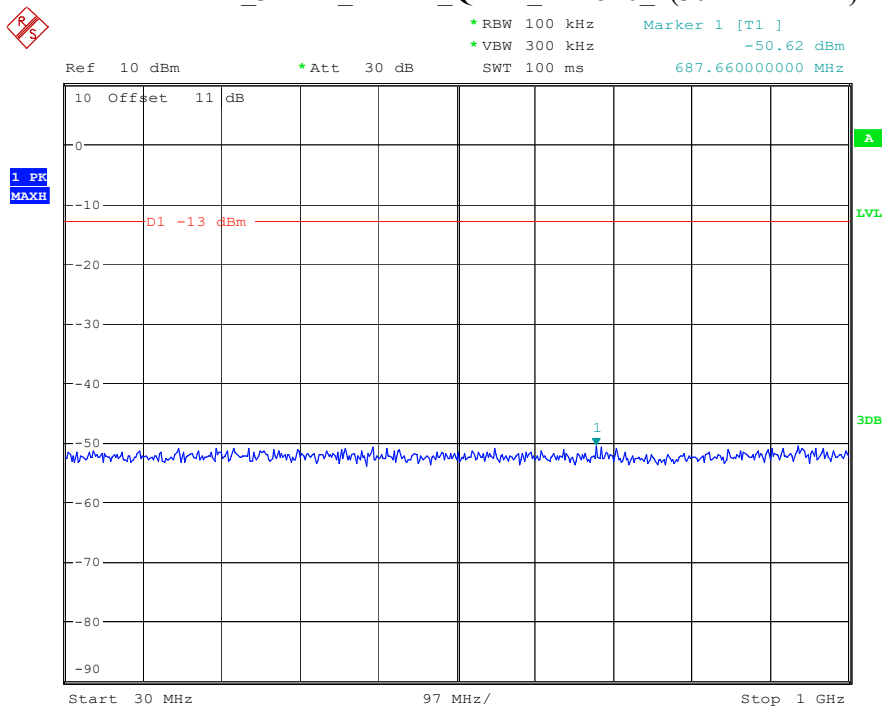

Date: 8.APR.2023 16:23:47

Band 2_3 MHz_Low_QPSK_RB15#0_1(30MHz-1GHz)

Date: 8.APR.2023 16:24:02

Band 2_3 MHz_Low_QPSK_RB15#0_2(1GHz-20GHz)

Date: 8.APR.2023 16:24:12

Band 2_3 MHz_Middle_QPSK_RB15#0_1(30MHz-1GHz)