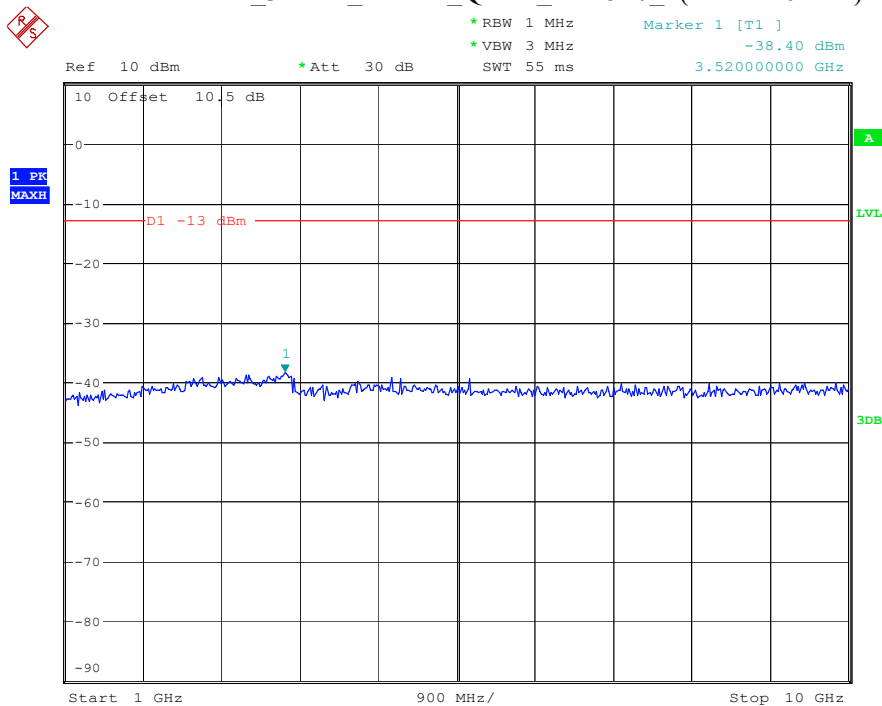

Band 12_3 MHz_Middle_QPSK_RB15#0_2(1GHz-10GHz)

Date: 9.APR.2023 10:03:08