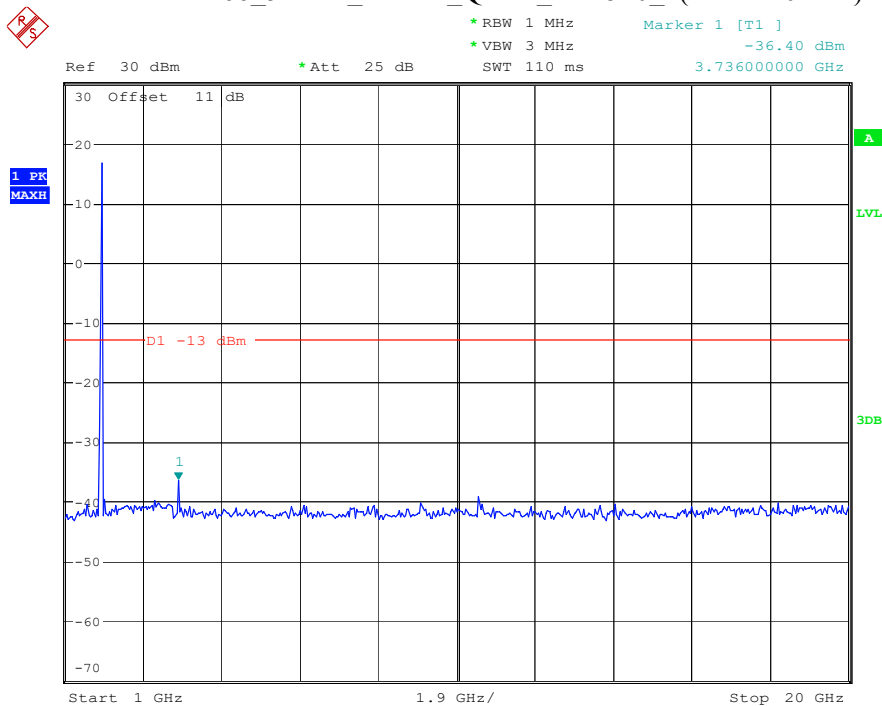

Band 66_5 MHz_Middle_QPSK_RB25#0_2(1GHz-20GHz)

Date: 8.APR.2023 16:45:34