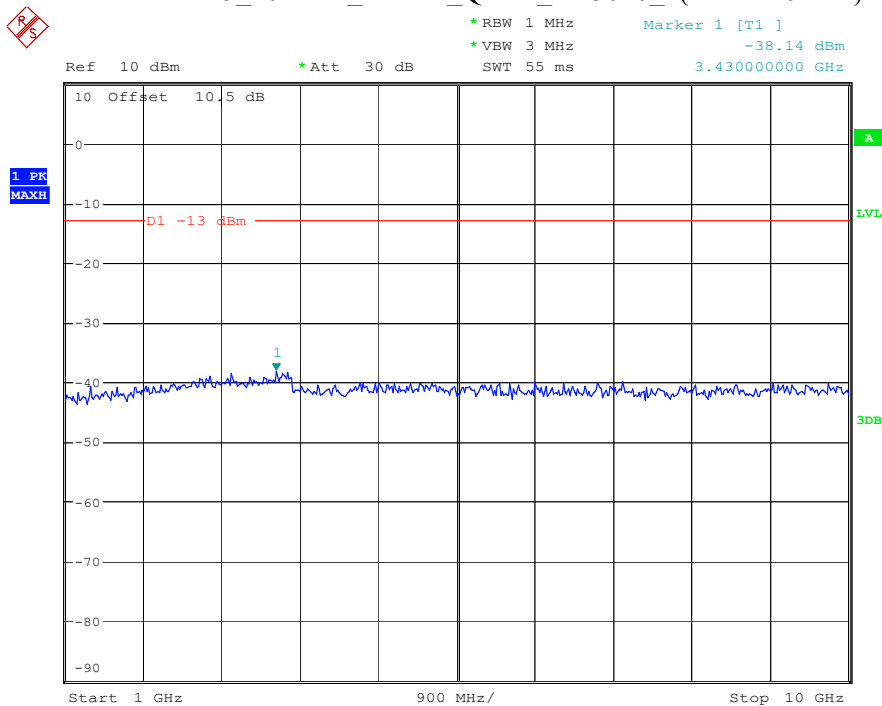

Band 5_10 MHz_Middle_QPSK_RB50#0_2(1GHz-10GHz)

Date: 9.APR.2023 09:59:17