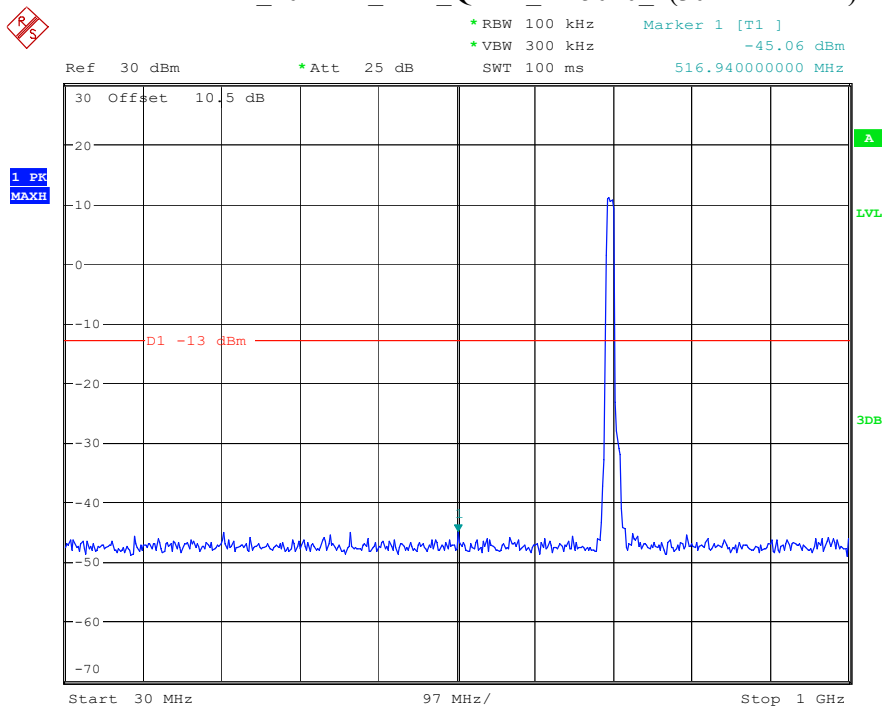

Band 12_10 MHz_Low_QPSK_RB50#0_1(30MHz-1GHz)

Date: 9.APR.2023 10:06:55