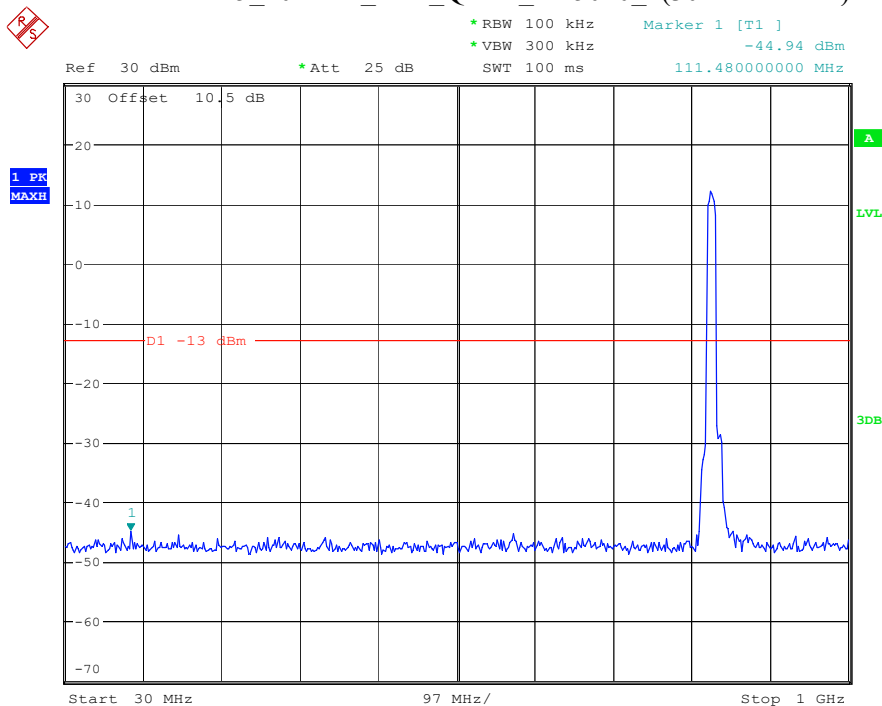

Band 5_10 MHz_Low_QPSK_RB50#0_1(30MHz-1GHz)

Date: 9.APR.2023 09:58:43