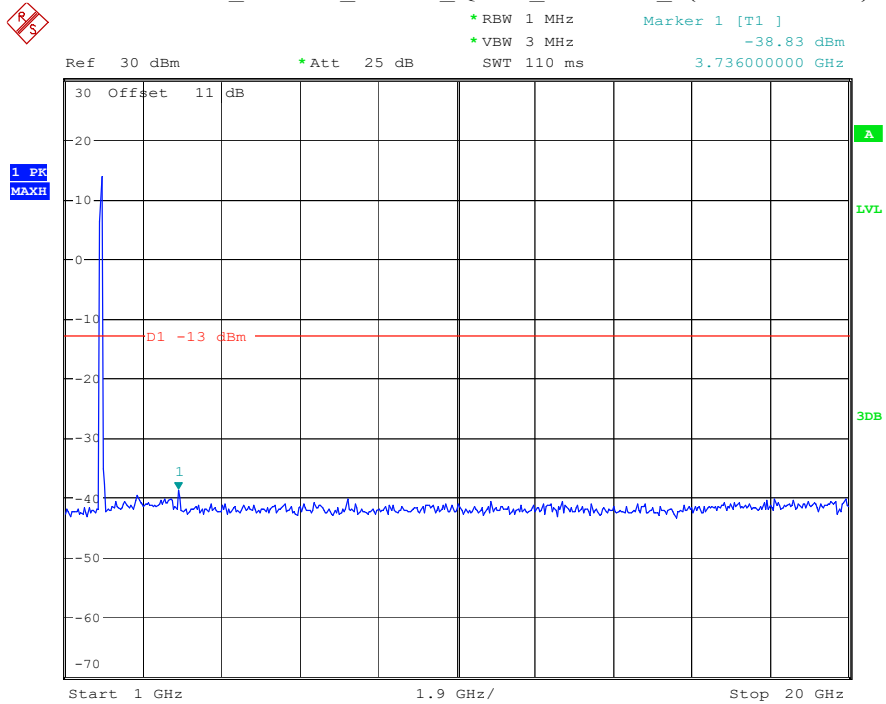

Band 2_20 MHz_Middle_QPSK_RB100#0_2(1GHz-20GHz)

Date: 8.APR.2023 16:29:27