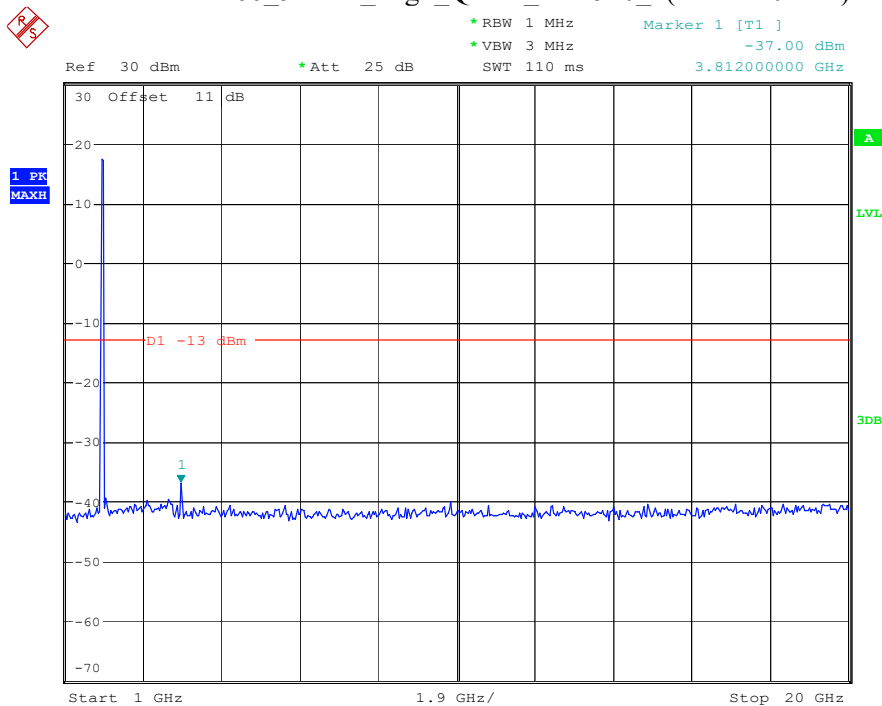

Date: 8.APR.2023 16:45:24

Band 66_5 MHz_Middle_QPSK_RB25#0_2(1GHz-20GHz)

Date: 8.APR.2023 16:45:34

Band 66_5 MHz_High_QPSK_RB25#0_1(30MHz-1GHz)

Date: 8.APR.2023 16:45:46

Band 66_5 MHz_High_QPSK_RB25#0_2(1GHz-20GHz)