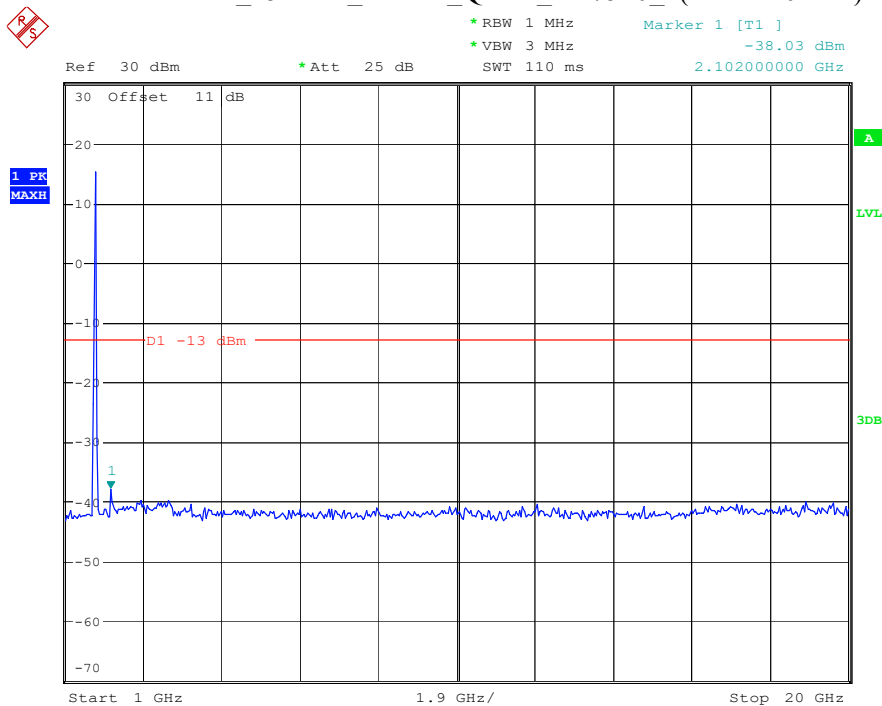

Band 4_15 MHz_Middle_QPSK_RB75#0_2(1GHz-20GHz)

Date: 8.APR.2023 16:37:20