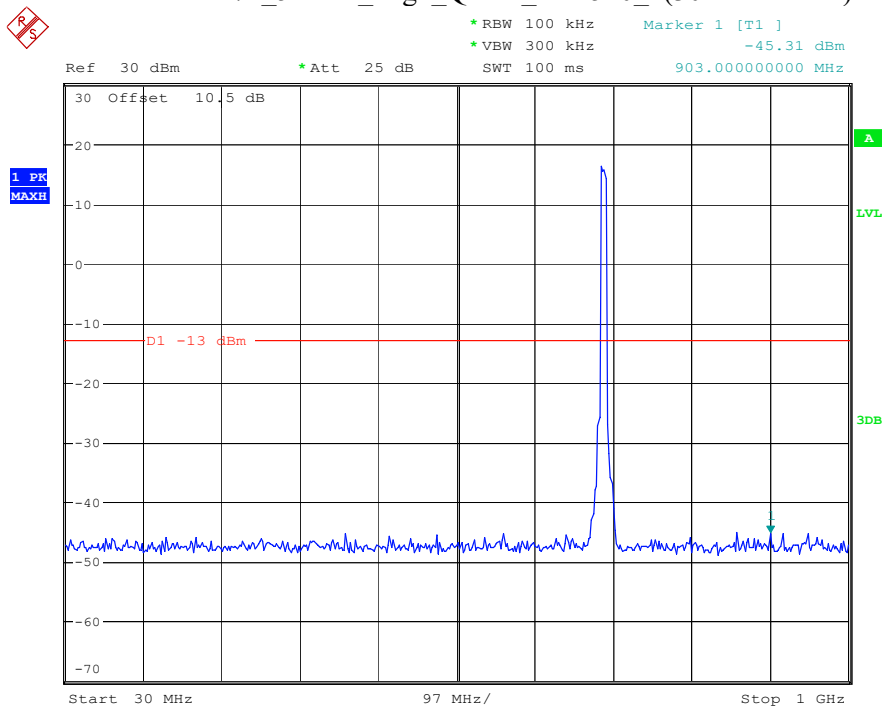

Band 71_5 MHz_High_QPSK_RB25#0_1(30MHz-1GHz)

Date: 9.APR.2023 10:09:23