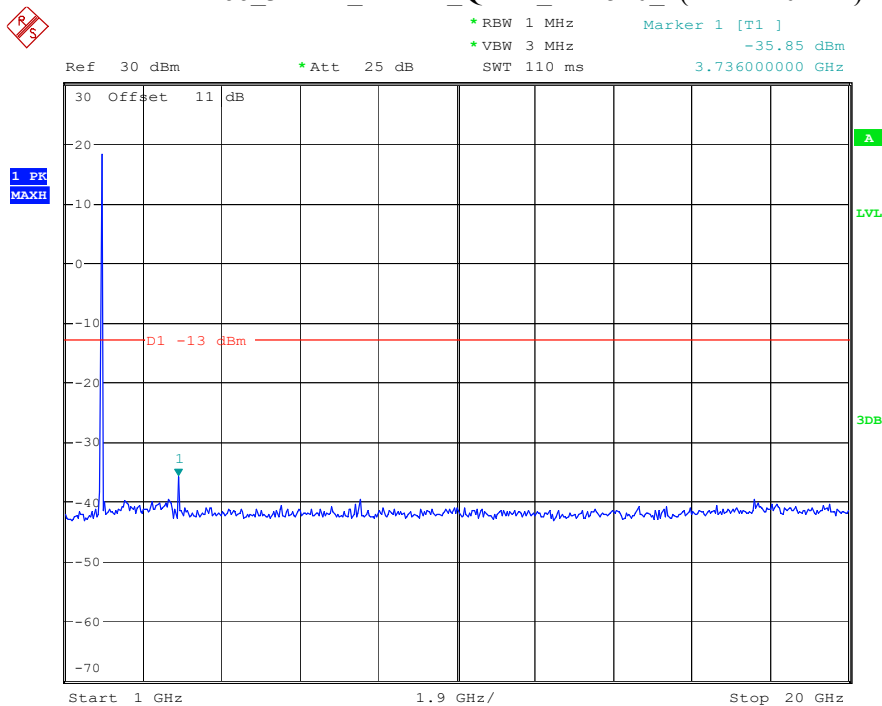

Band 66_3 MHz_Middle_QPSK_RB15#0_2(1GHz-20GHz)

Date: 8.APR.2023 16:44:25