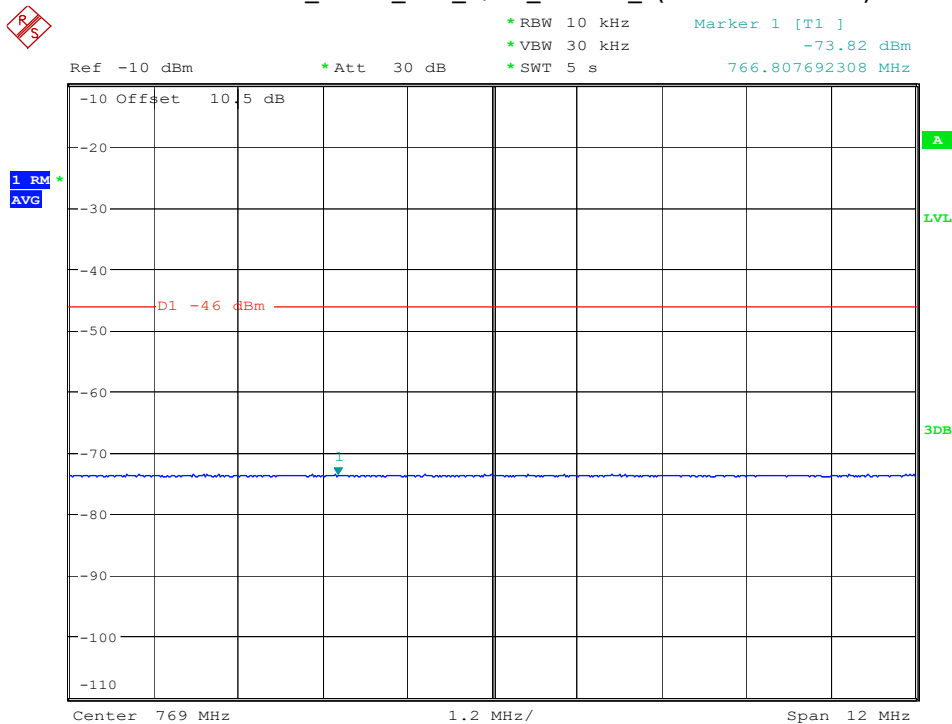

Band 14_5 MHz_Low_QPSK_RB25#0_3(763MHz-775MHz)

Date: 18.APR.2023 12:01:25