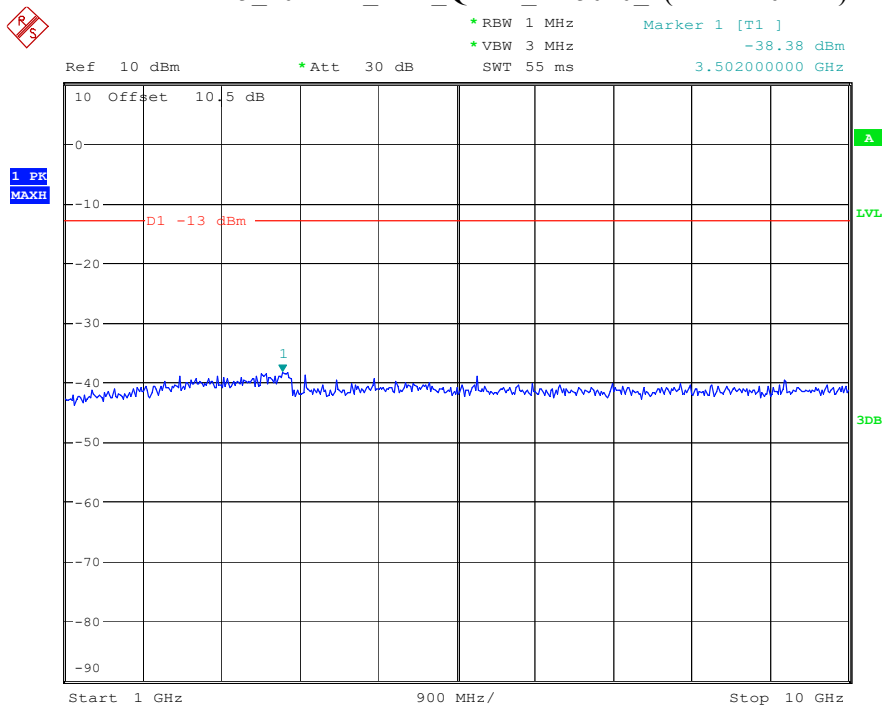

Band 5_10 MHz_Low_QPSK_RB50#0_2(1GHz-10GHz)

Date: 9.APR.2023 09:58:53