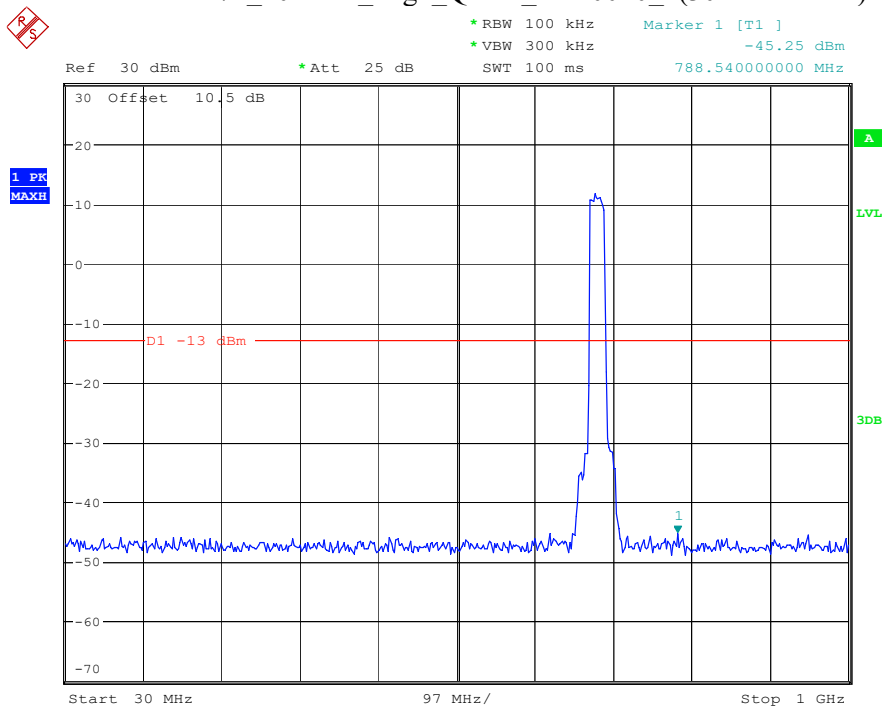

Band 71_20 MHz_High_QPSK_RB100#0_1(30MHz-1GHz)

Date: 9.APR.2023 10:18:37