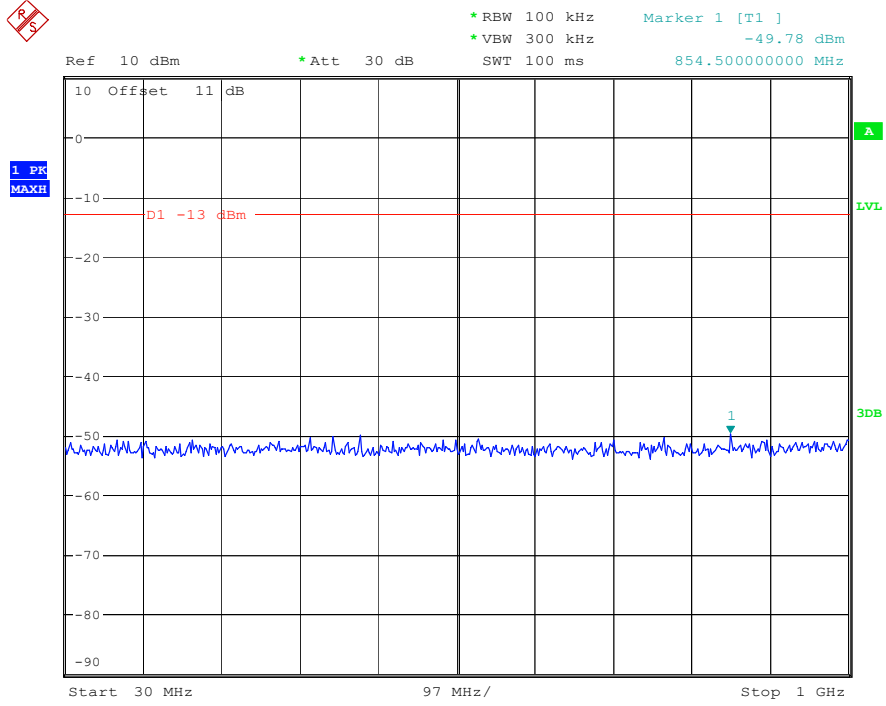

Date: 8.APR.2023 16:29:50

Band 4_1.4 MHz_Low_QPSK_RB6#0_1(30MHz-1GHz)

Date: 8.APR.2023 16:30:10

Band 4_1.4 MHz_Low_QPSK_RB6#0_2(1GHz-20GHz)

Date: 18.APR.2023 13:25:21

Band 4_1.4 MHz_Middle_QPSK_RB6#0_1(30MHz-1GHz)