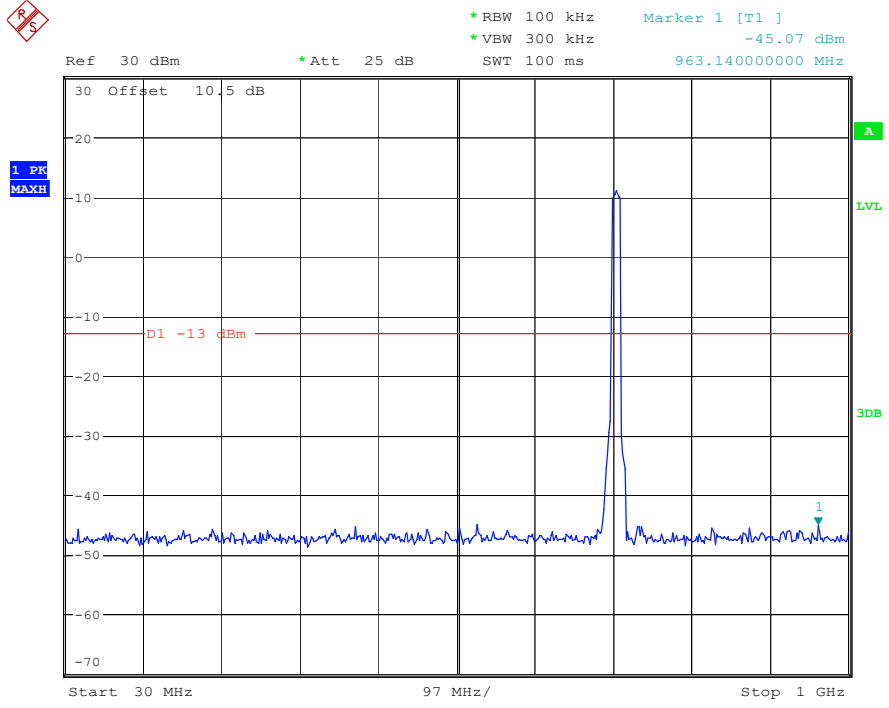

Band 12_10 MHz_High_QPSK_RB50#0_1(30MHz-1GHz)

Date: 9.APR.2023 10:07:46