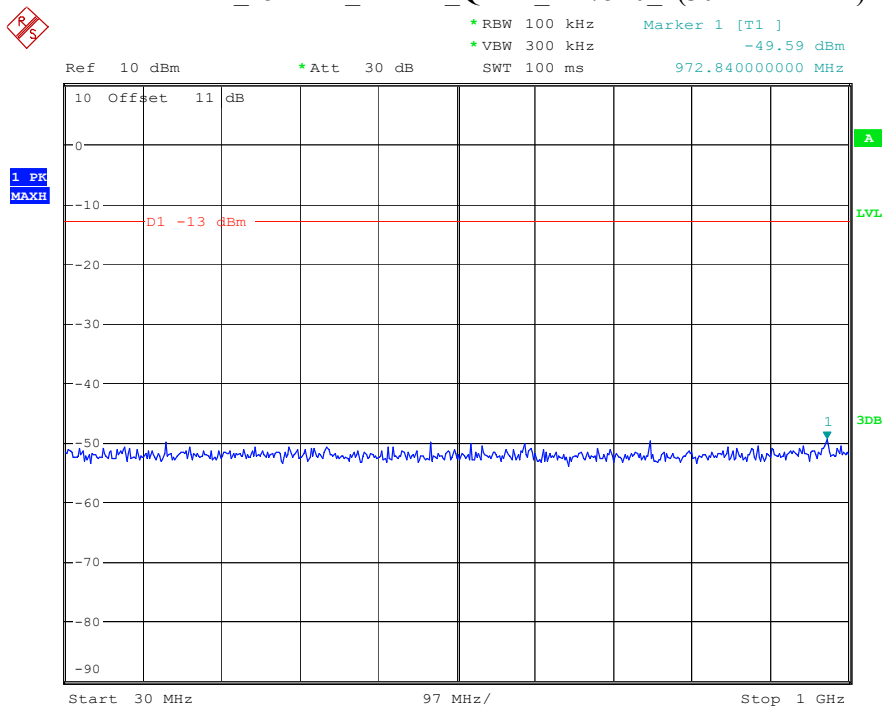

Date: 8.APR.2023 16:36:28

Band 4_15 MHz_Low_QPSK_RB75#0_1(30MHz-1GHz)

Date: 8.APR.2023 16:36:44

Band 4_15 MHz_Low_QPSK_RB75#0_2(1GHz-20GHz)

Date: 8.APR.2023 16:36:54

Band 4_15 MHz_Middle_QPSK_RB75#0_1(30MHz-1GHz)