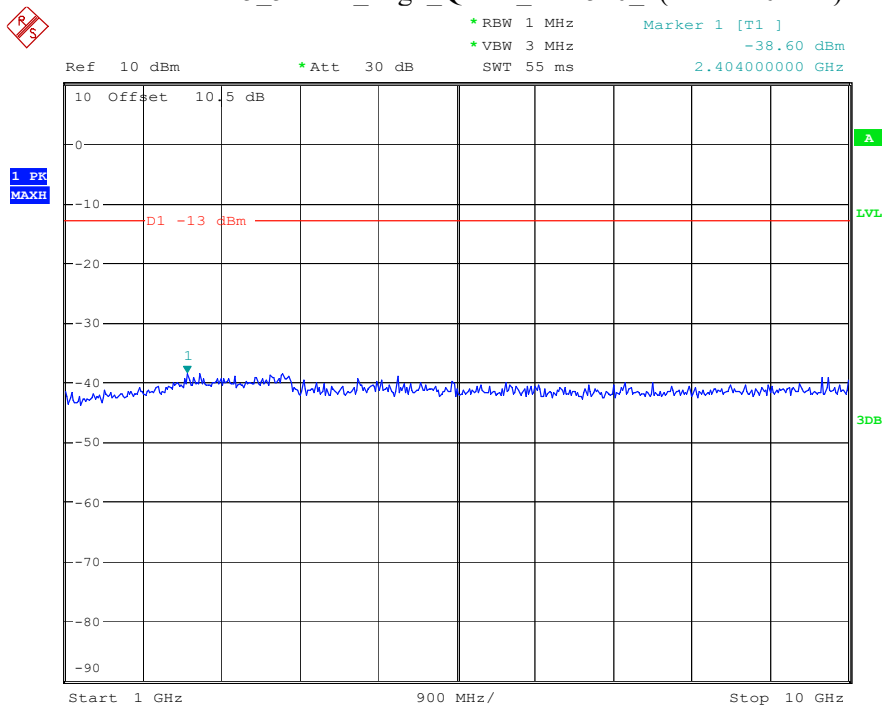

Date: 9.APR.2023 09:56:35

Band 5_5 MHz_Middle_QPSK_RB25#0_2(1GHz-10GHz)

Date: 9.APR.2023 09:56:45

Band 5_5 MHz_High_QPSK_RB25#0_1(30MHz-1GHz)

Date: 9.APR.2023 09:56:59

Band 5_5 MHz_High_QPSK_RB25#0_2(1GHz-10GHz)