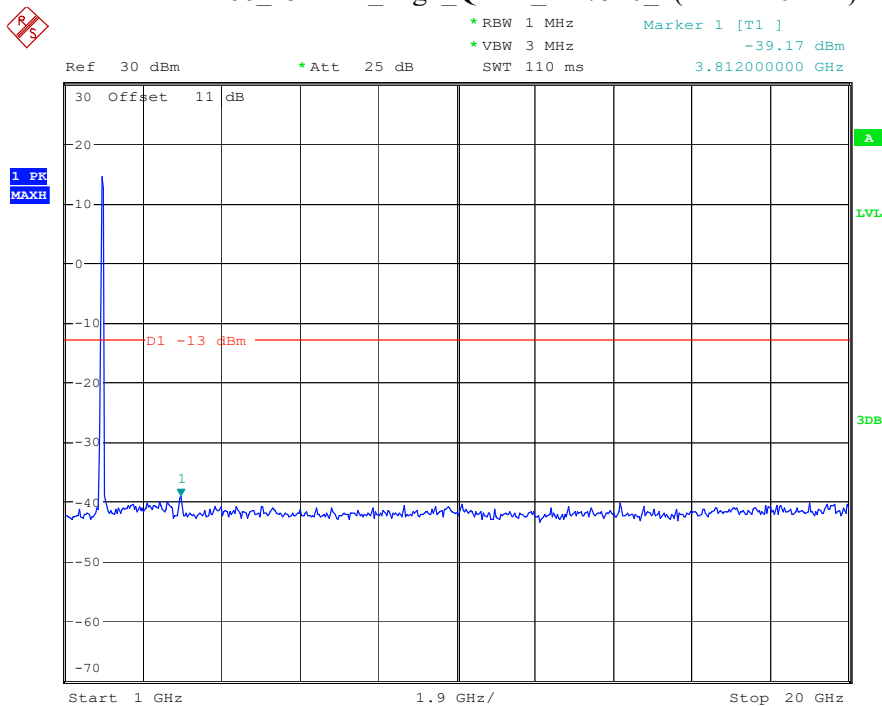

Date: 8.APR.2023 16:47:49

Band 66_15 MHz_Middle_QPSK_RB75#0_2(1GHz-20GHz)

Date: 8.APR.2023 16:47:59

Band 66_15 MHz_High_QPSK_RB75#0_1(30MHz-1GHz)

Date: 8.APR.2023 16:48:12

Band 66_15 MHz_High_QPSK_RB75#0_2(1GHz-20GHz)