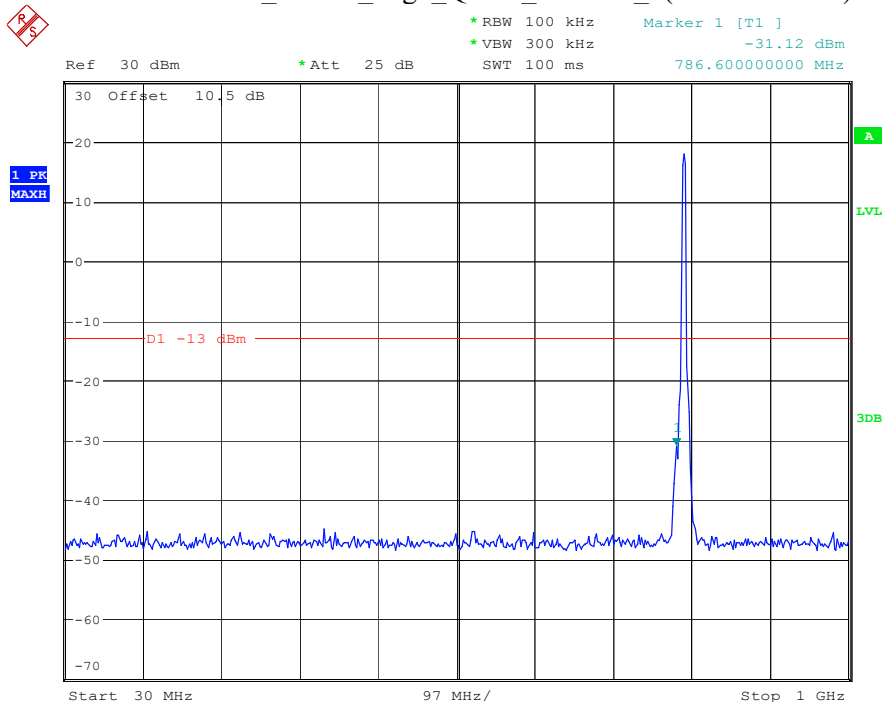

Date: 18.APR.2023 12:03:49

Band 14_5 MHz_Middle_QPSK_RB25#0_3(763MHz-775MHz)

Date: 18.APR.2023 11:59:19

Band 14_5 MHz_Middle_QPSK_RB25#0_4(799MHz-806MHz)

Date: 18.APR.2023 12:04:32

Band 14_5 MHz_High_QPSK_RB25#0_1(30MHz-1GHz)