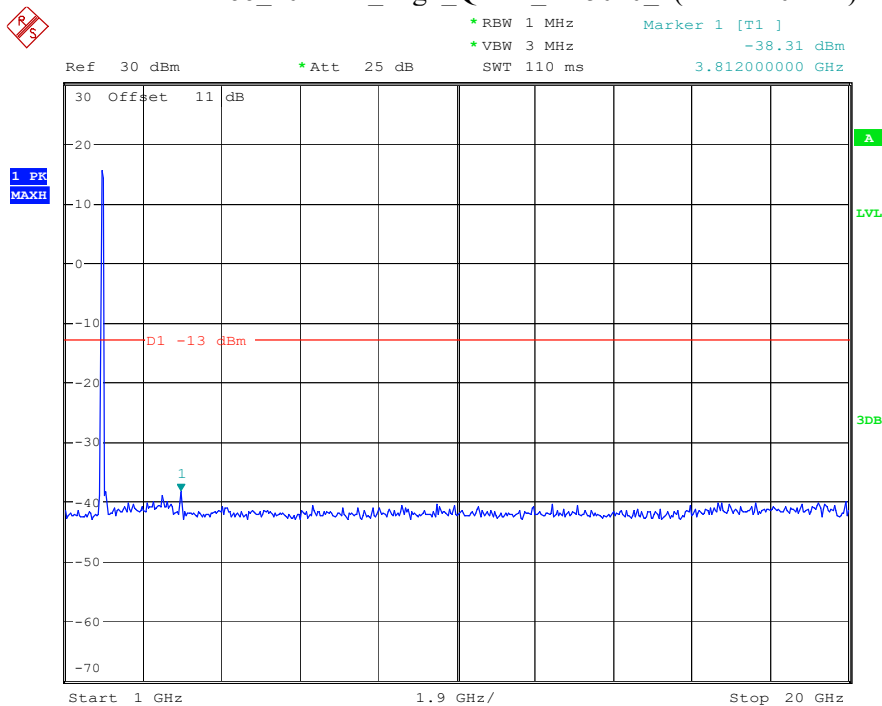

Date: 8.APR.2023 16:46:37

Band 66_10 MHz_Middle_QPSK_RB50#0_2(1GHz-20GHz)

Date: 8.APR.2023 16:46:47

Band 66_10 MHz_High_QPSK_RB50#0_1(30MHz-1GHz)

Date: 8.APR.2023 16:47:00

Band 66_10 MHz_High_QPSK_RB50#0_2(1GHz-20GHz)