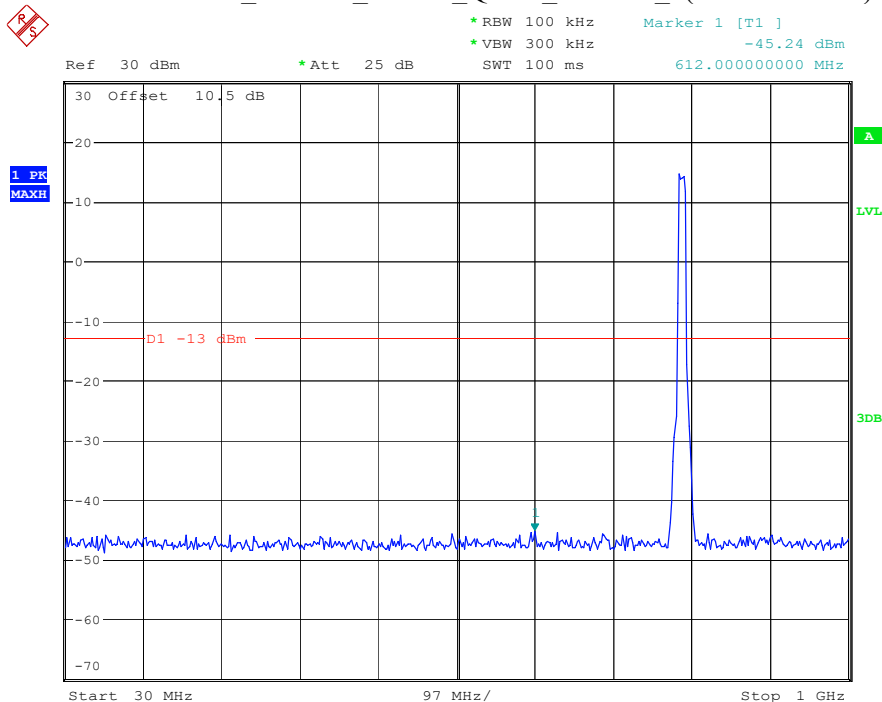

Date: 9.APR.2023 17:08:22

Band 14_5 MHz_High_QPSK_RB25#0_2(1GHz-10GHz)

Date: 9.APR.2023 17:08:32

Date: 18.APR.2023 11:57:18

Date: 18.APR.2023 12:49:46

Band 14_10 MHz_Middle_QPSK_RB50#0_1(30MHz-1GHz)

Date: 9.APR.2023 17:09:50