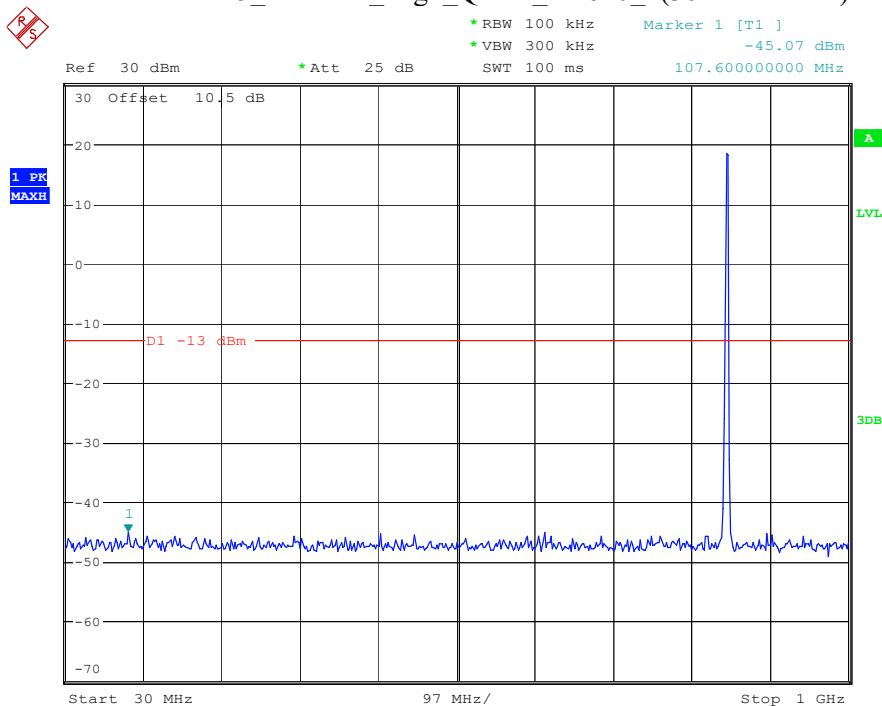

Band 5_1.4 MHz_High_QPSK_RB6#0_1(30MHz-1GHz)

Date: 9.APR.2023 09:50:59