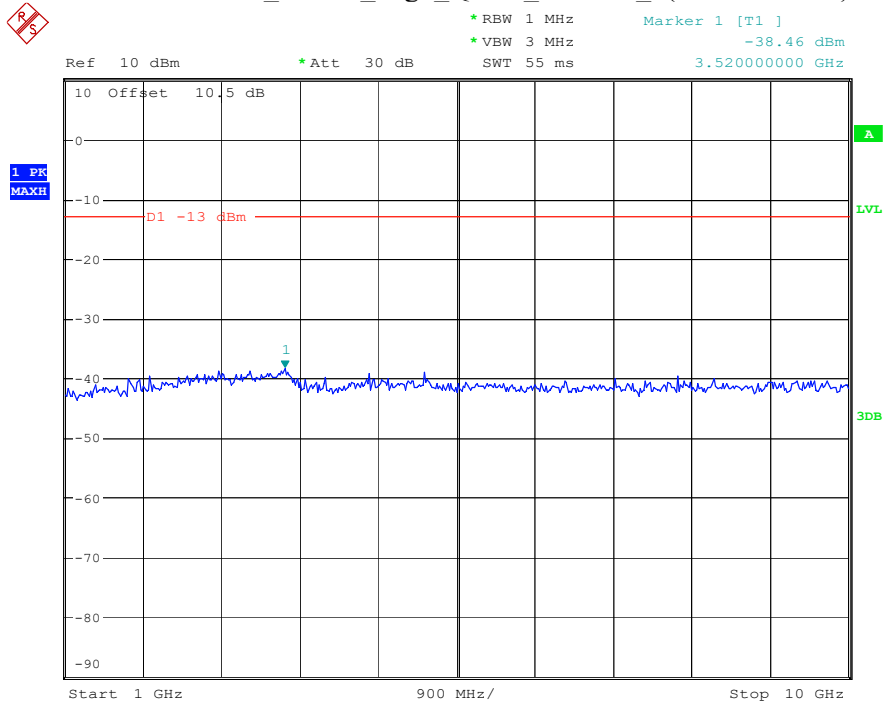

Date: 9.APR.2023 10:02:58

Band 12_3 MHz_Middle_QPSK_RB15#0_2(1GHz-10GHz)

Date: 9.APR.2023 10:03:08

Band 12_3 MHz_High_QPSK_RB15#0_1(30MHz-1GHz)

Date: 9.APR.2023 10:03:21

Band 12_3 MHz_High_QPSK_RB15#0_2(1GHz-10GHz)