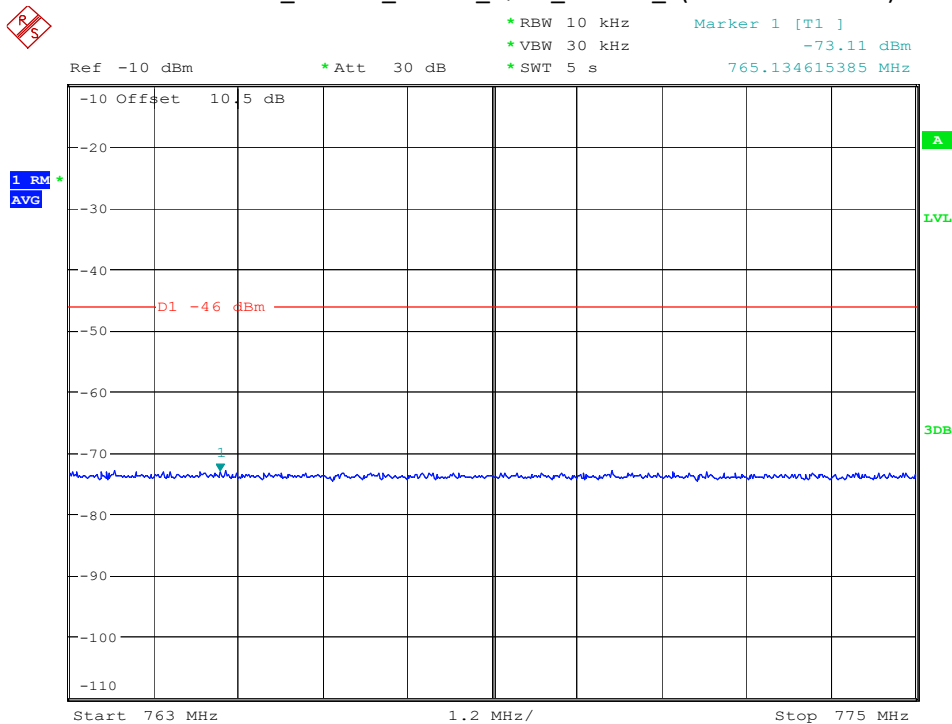

Band 14_10 MHz_Middle_QPSK_RB50#0_3(763MHz-775MHz)

Date: 18.APR.2023 12:37:55