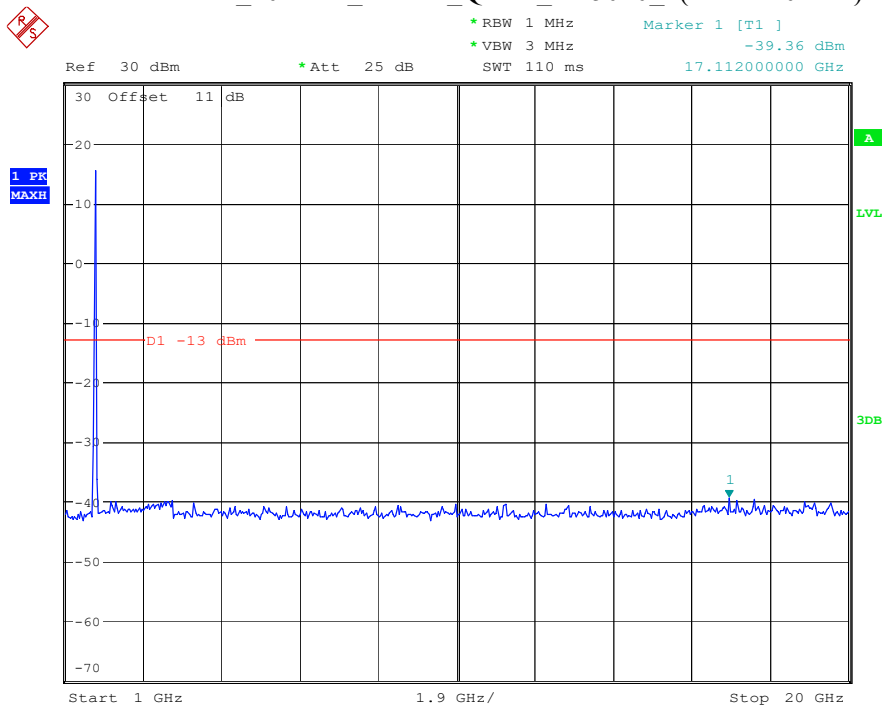

Band 4_10 MHz_Middle_QPSK_RB50#0_2(1GHz-20GHz)

Date: 8.APR.2023 16:36:05