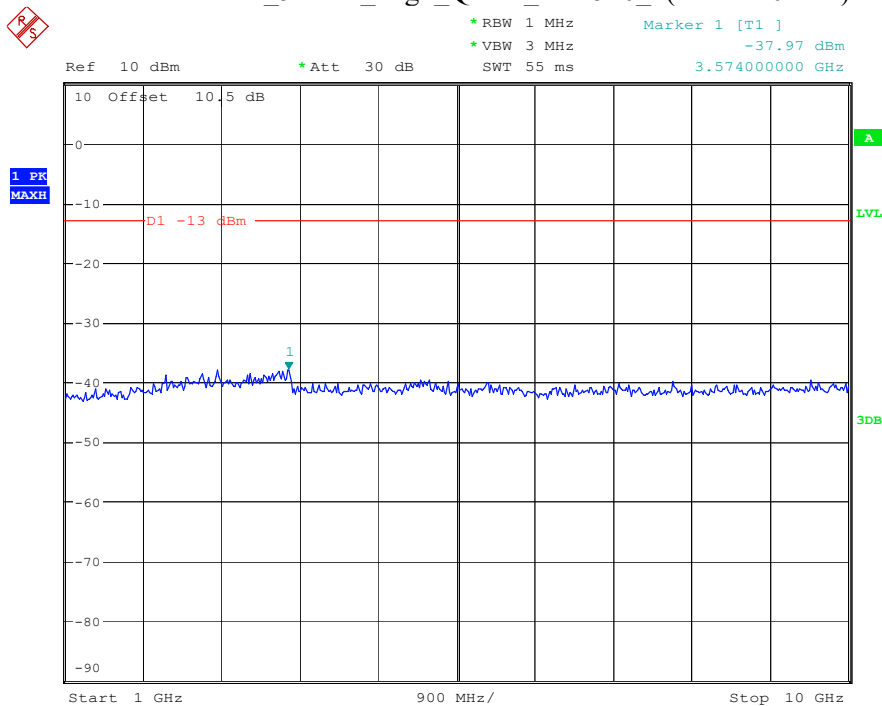

Date: 9.APR.2023 10:05:06

Band 12_5 MHz_Middle_QPSK_RB25#0_2(1GHz-10GHz)

Date: 9.APR.2023 10:05:16

Band 12_5 MHz_High_QPSK_RB25#0_1(30MHz-1GHz)

Date: 9.APR.2023 10:05:33

Band 12_5 MHz_High_QPSK_RB25#0_2(1GHz-10GHz)