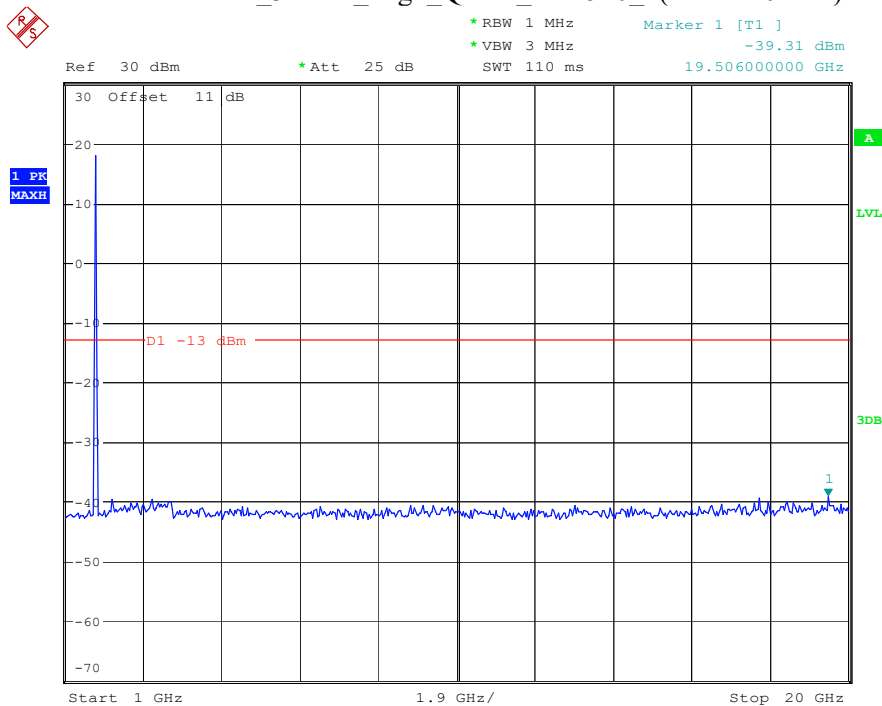

Date: 8.APR.2023 16:33:26

Band 4_3 MHz_Middle_QPSK_RB15#0_2(1GHz-20GHz)

Date: 8.APR.2023 16:33:36

Band 4_3 MHz_High_QPSK_RB15#0_1(30MHz-1GHz)

Date: 8.APR.2023 16:33:49

Band 4_3 MHz_High_QPSK_RB15#0_2(1GHz-20GHz)