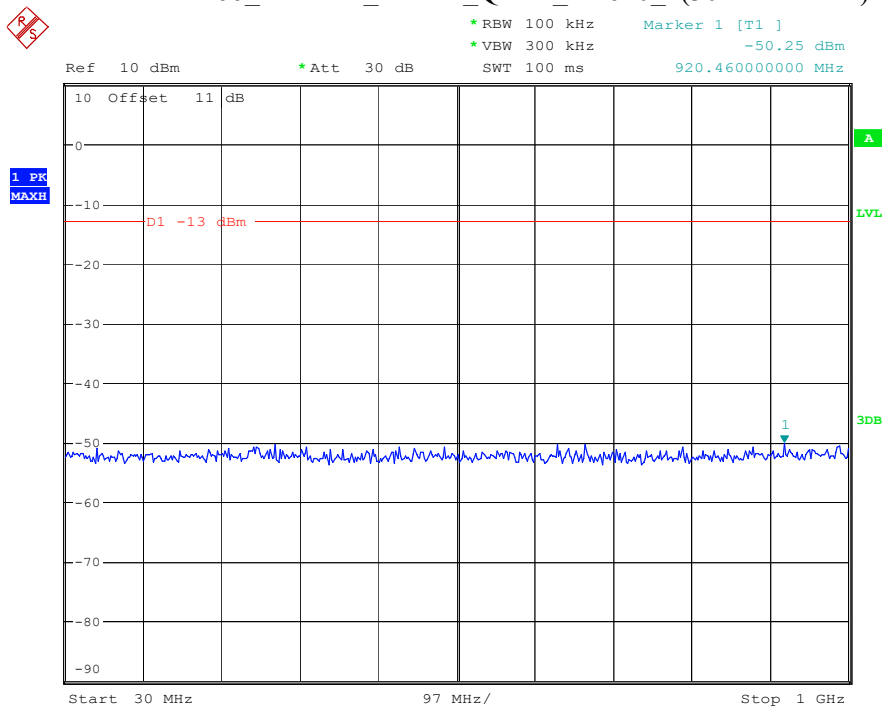

Date: 8.APR.2023 16:38:56

Band 66_1.4 MHz_Low_QPSK_RB6#0_1(30MHz-1GHz)

Date: 8.APR.2023 16:41:38

Band 66_1.4 MHz_Low_QPSK_RB6#0_2(1GHz-20GHz)

Date: 8.APR.2023 16:41:48

Band 66_1.4 MHz_Middle_QPSK_RB6#0_1(30MHz-1GHz)