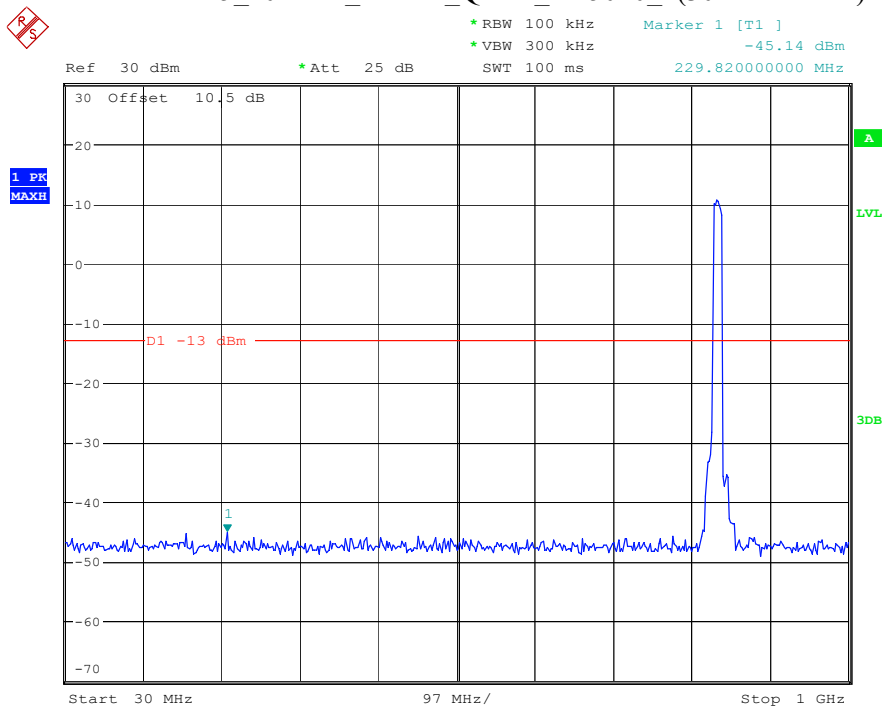

Date: 9.APR.2023 09:57:09

Band 5_10 MHz_Low_QPSK_RB50#0_1(30MHz-1GHz)

Date: 9.APR.2023 09:58:43

Band 5_10 MHz_Low_QPSK_RB50#0_2(1GHz-10GHz)

Date: 9.APR.2023 09:58:53

Band 5_10 MHz_Middle_QPSK_RB50#0_1(30MHz-1GHz)