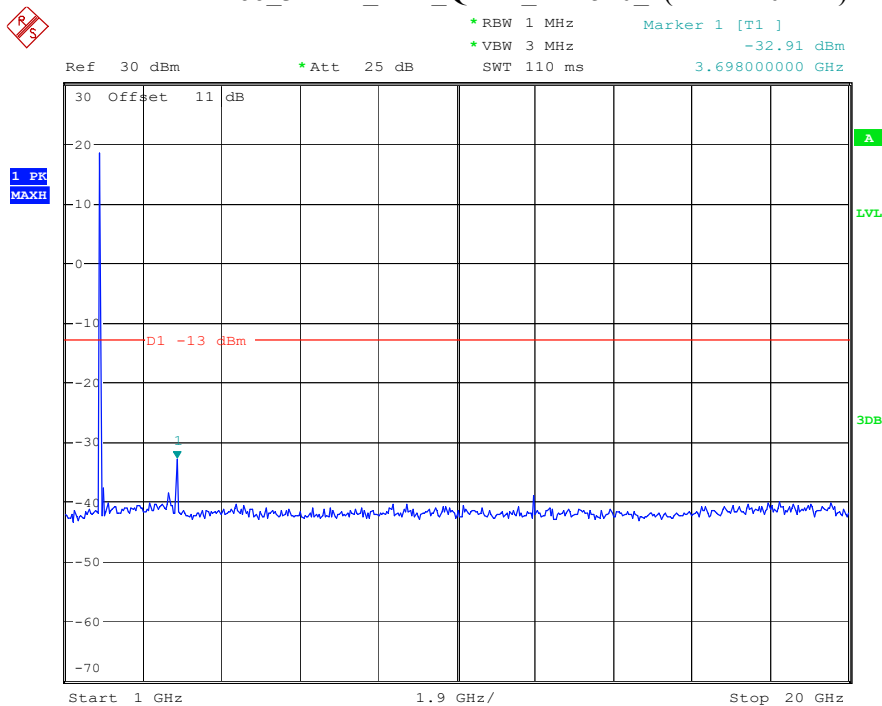

Band 66_3 MHz_Low_QPSK_RB15#0_2(1GHz-20GHz)

Date: 8.APR.2023 16:43:59