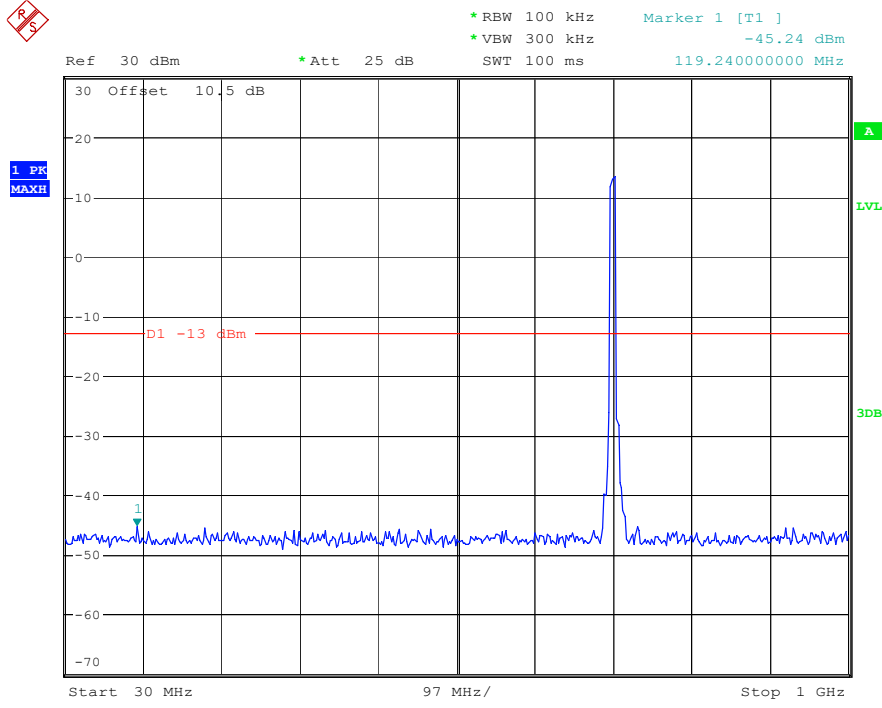

Date: 9.APR.2023 10:03:31

Band 12_5 MHz_Low_QPSK_RB25#0_1(30MHz-1GHz)

Date: 9.APR.2023 10:04:42

Band 12_5 MHz_Low_QPSK_RB25#0_2(1GHz-10GHz)

Date: 9.APR.2023 10:04:52

Band 12_5 MHz_Middle_QPSK_RB25#0_1(30MHz-1GHz)