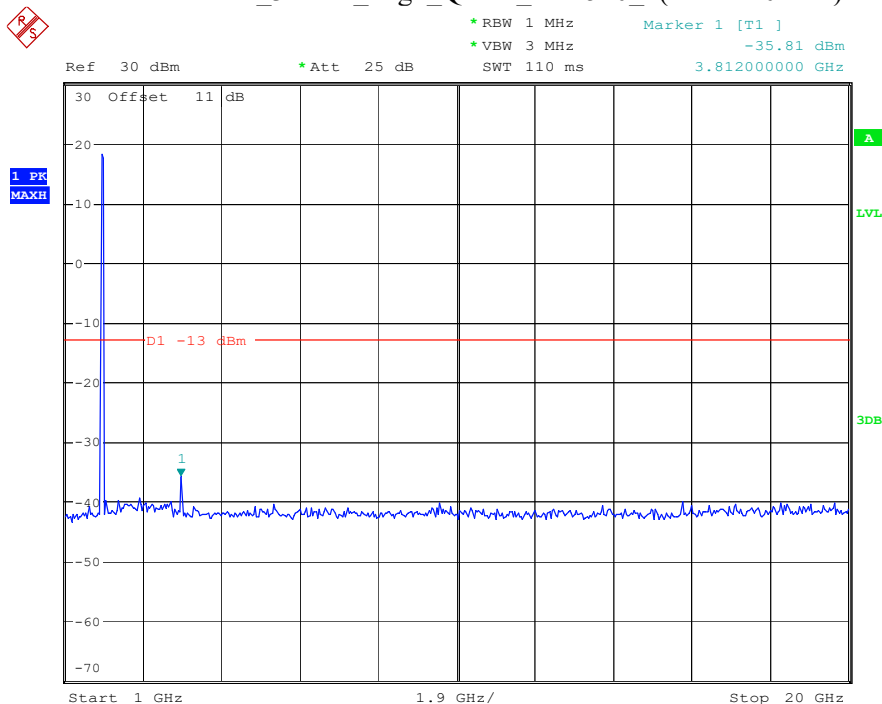

Date: 8.APR.2023 16:24:24

Band 2_3 MHz_Middle_QPSK_RB15#0_2(1GHz-20GHz)

Date: 8.APR.2023 16:24:34

Band 2_3 MHz_High_QPSK_RB15#0_1(30MHz-1GHz)

Date: 8.APR.2023 16:24:47

Band 2_3 MHz_High_QPSK_RB15#0_2(1GHz-20GHz)