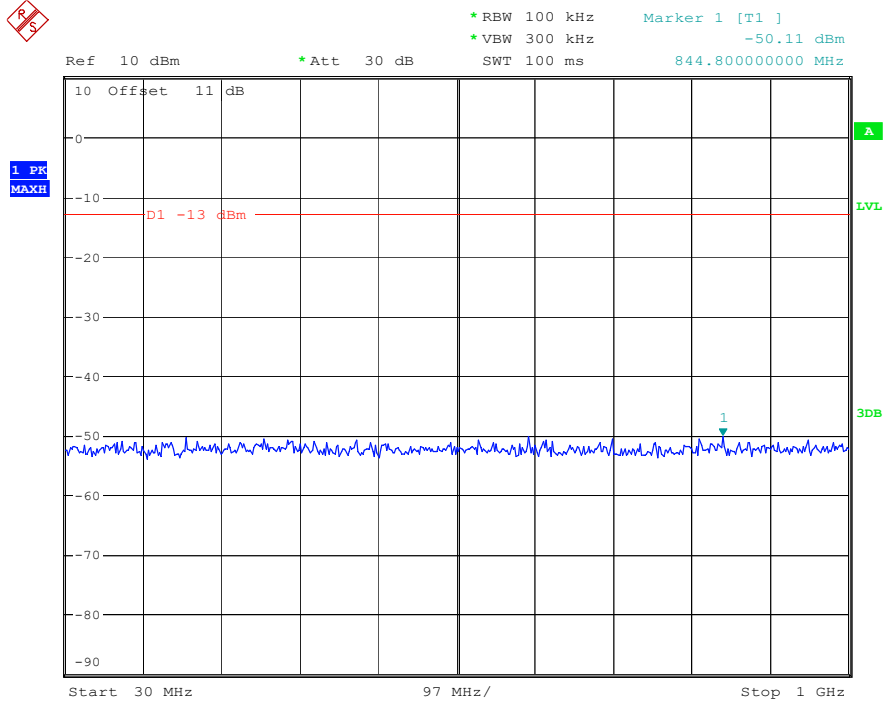

Band 66_10 MHz_Low_QPSK_RB50#0_1(30MHz-1GHz)

Date: 8.APR.2023 16:46:12