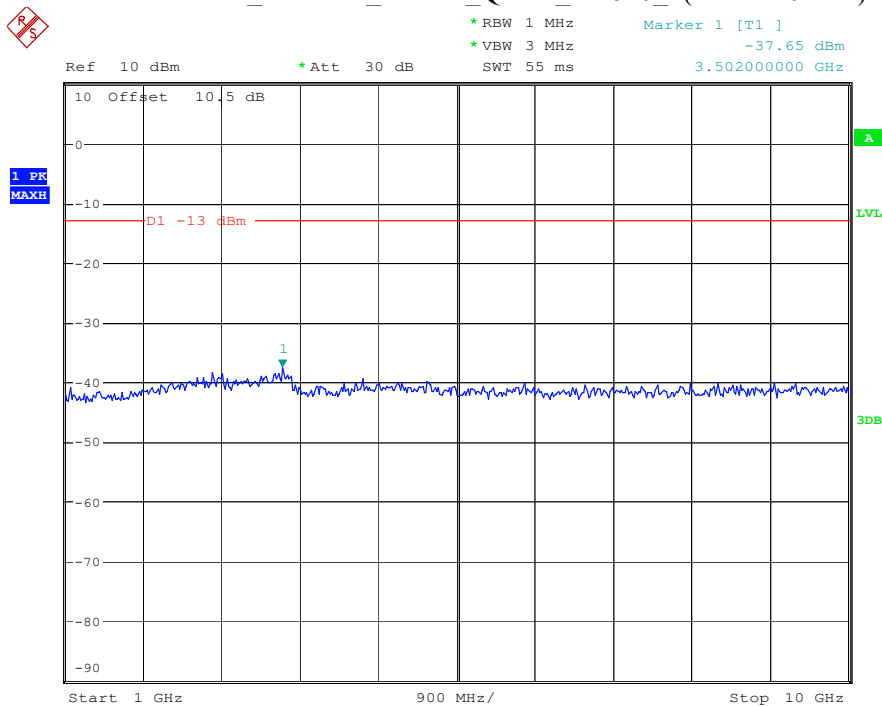

Band 12_1.4 MHz_Middle_QPSK_RB6#0_2(1GHz-10GHz)

Date: 9.APR.2023 10:00:33