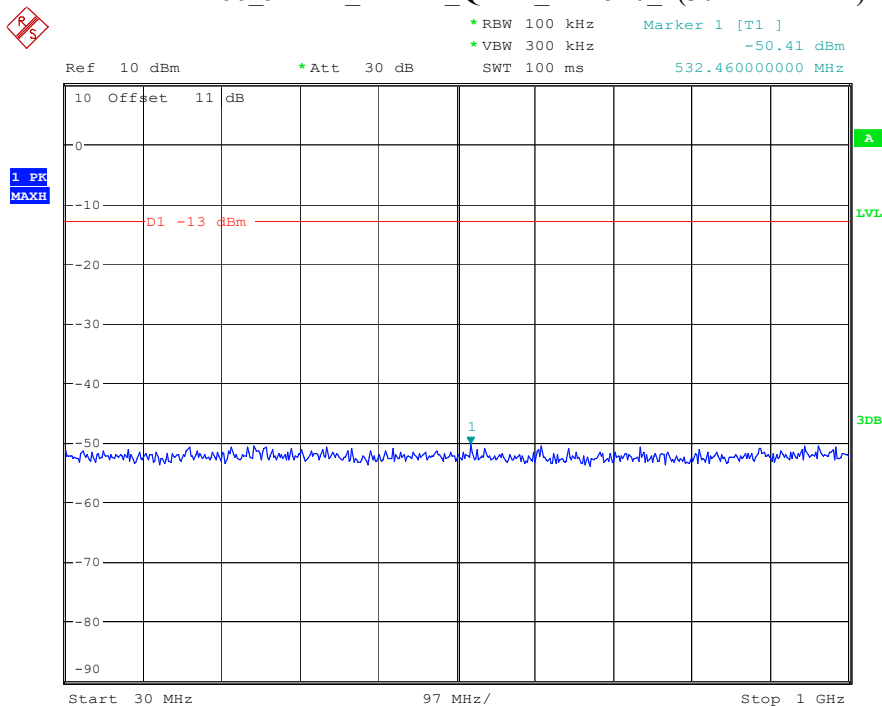

Date: 8.APR.2023 16:44:47

Band 66_5 MHz_Low_QPSK_RB25#0_1(30MHz-1GHz)

Date: 8.APR.2023 16:45:01

Band 66_5 MHz_Low_QPSK_RB25#0_2(1GHz-20GHz)

Date: 8.APR.2023 16:45:11

Band 66_5 MHz_Middle_QPSK_RB25#0_1(30MHz-1GHz)