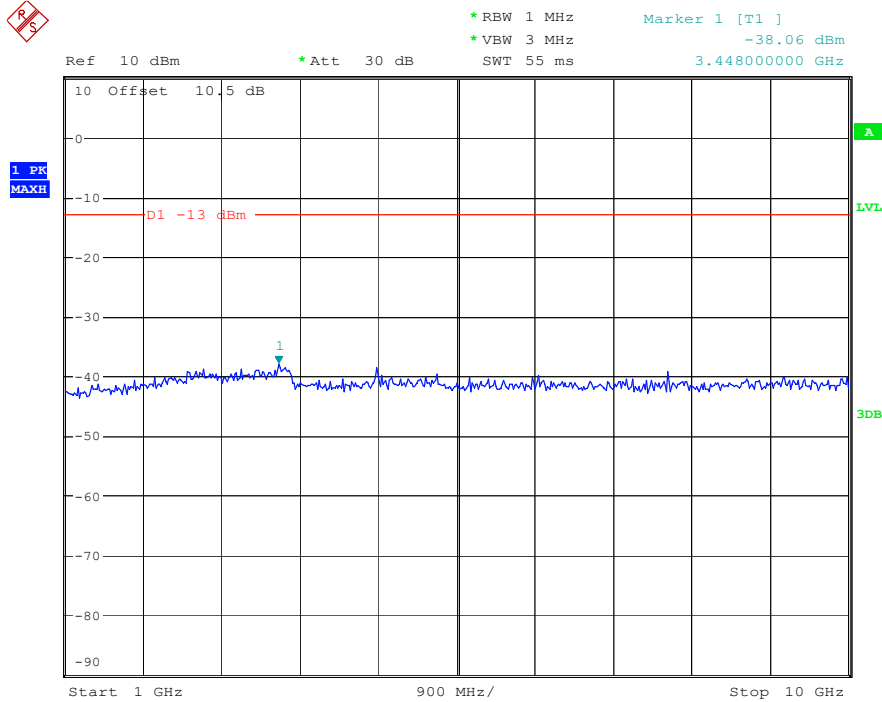

Band 5_3 MHz_Middle_QPSK_RB15#0_2(1GHz-10GHz)

Date: 9.APR.2023 09:52:56