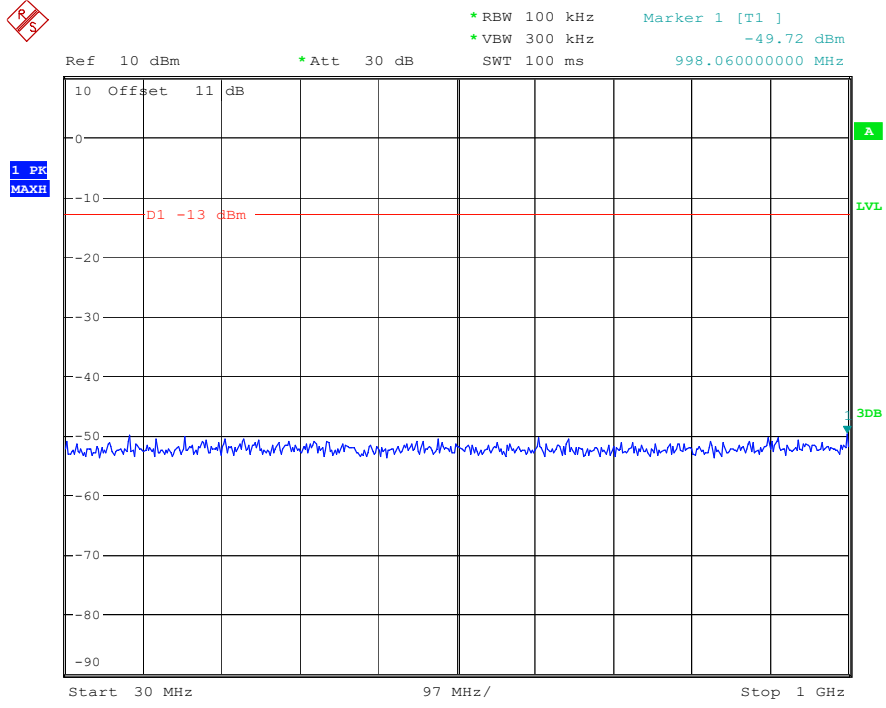

Band 66_3 MHz_High_QPSK_RB15#0_1(30MHz-1GHz)

Date: 8.APR.2023 16:44:37