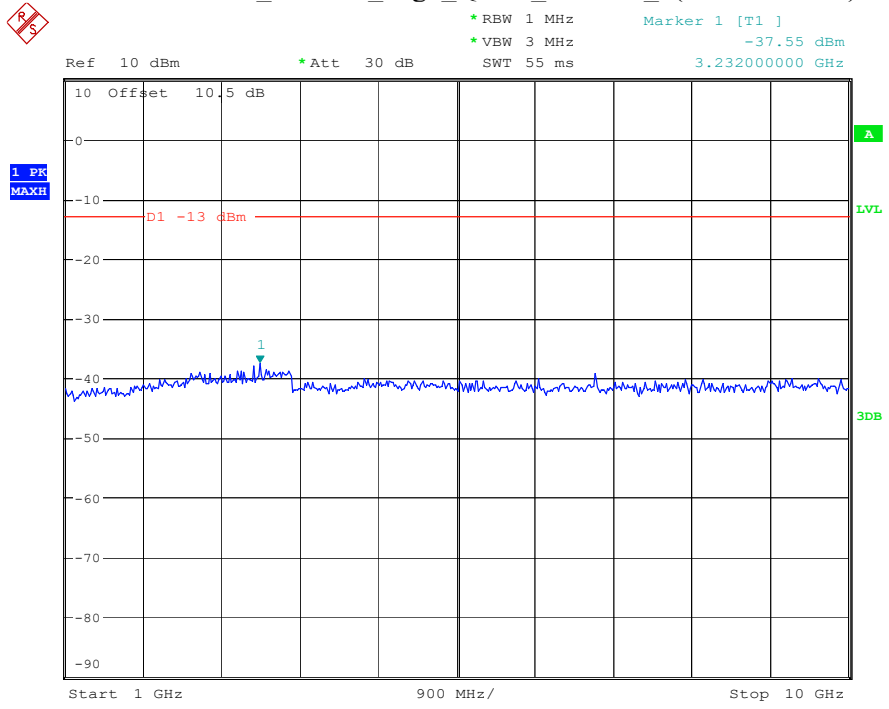

Date: 9.APR.2023 10:13:21

Band 71_10 MHz_Middle_QPSK_RB50#0_2(1GHz-10GHz)

Date: 9.APR.2023 10:13:31

Band 71_10 MHz_High_QPSK_RB50#0_1(30MHz-1GHz)

Date: 9.APR.2023 10:13:49

Band 71_10 MHz_High_QPSK_RB50#0_2(1GHz-10GHz)