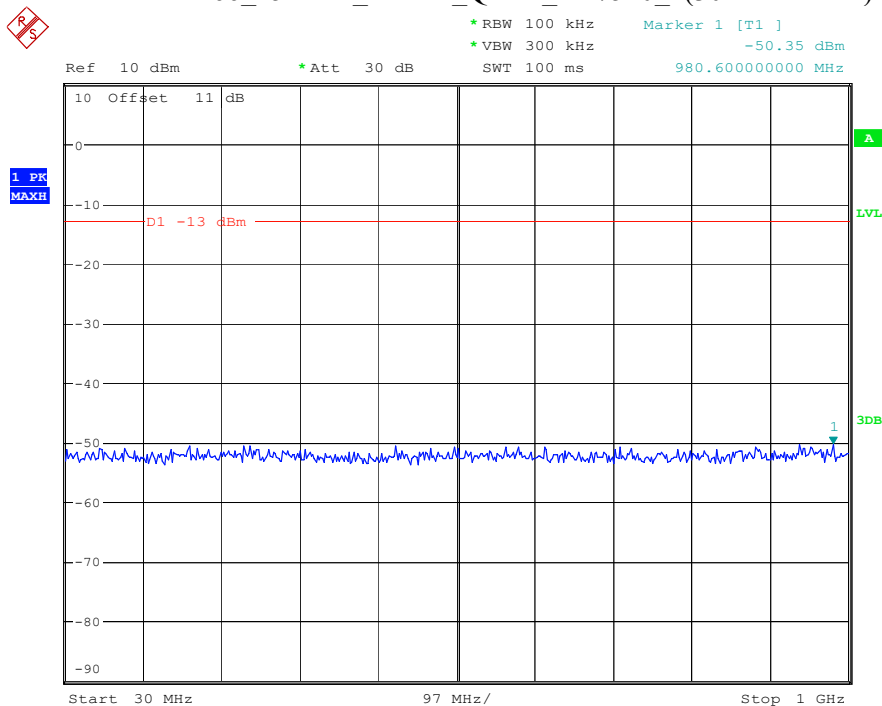

Date: 8.APR.2023 16:47:10

Band 66_15 MHz_Low_QPSK_RB75#0_1(30MHz-1GHz)

Date: 8.APR.2023 16:47:26

Band 66_15 MHz_Low_QPSK_RB75#0_2(1GHz-20GHz)

Date: 8.APR.2023 16:47:36

Band 66_15 MHz_Middle_QPSK_RB75#0_1(30MHz-1GHz)