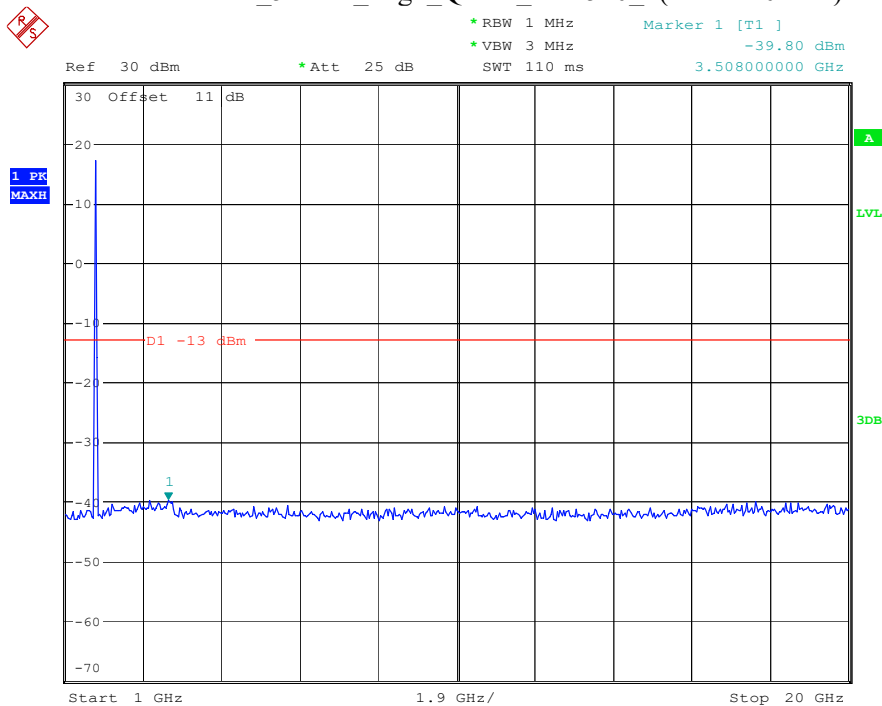

Date: 8.APR.2023 16:34:39

Band 4_5 MHz_Middle_QPSK_RB25#0_2(1GHz-20GHz)

Date: 8.APR.2023 16:34:49

Band 4_5 MHz_High_QPSK_RB25#0_1(30MHz-1GHz)

Date: 8.APR.2023 16:35:01

Band 4_5 MHz_High_QPSK_RB25#0_2(1GHz-20GHz)