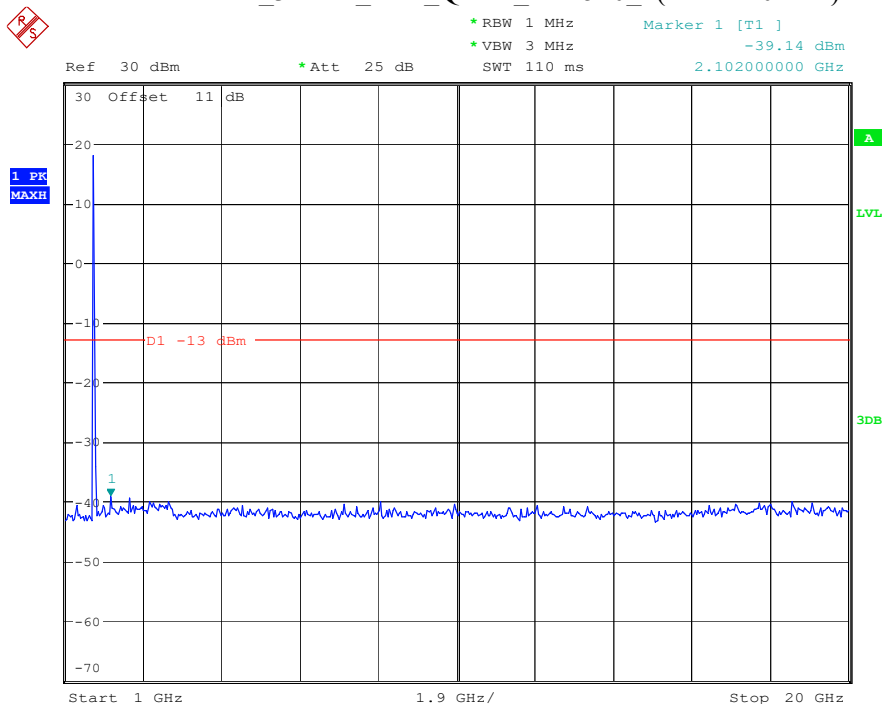

Band 4_3 MHz_Low_QPSK_RB15#0_2(1GHz-20GHz)

Date: 8.APR.2023 16:33:13