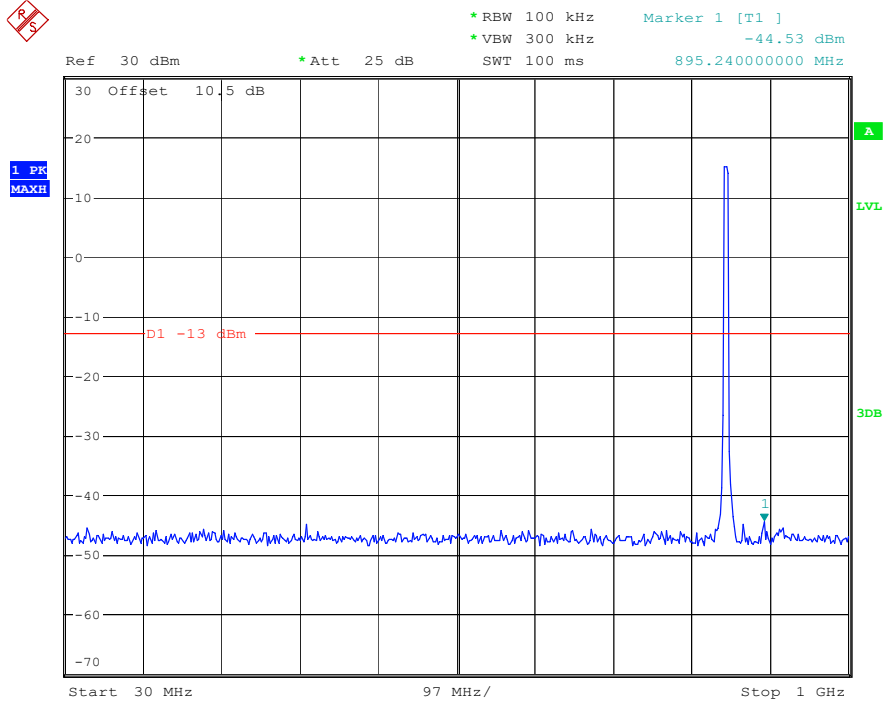

Band 5_3 MHz_High_QPSK_RB15#0_1(30MHz-1GHz)

Date: 9.APR.2023 09:53:12