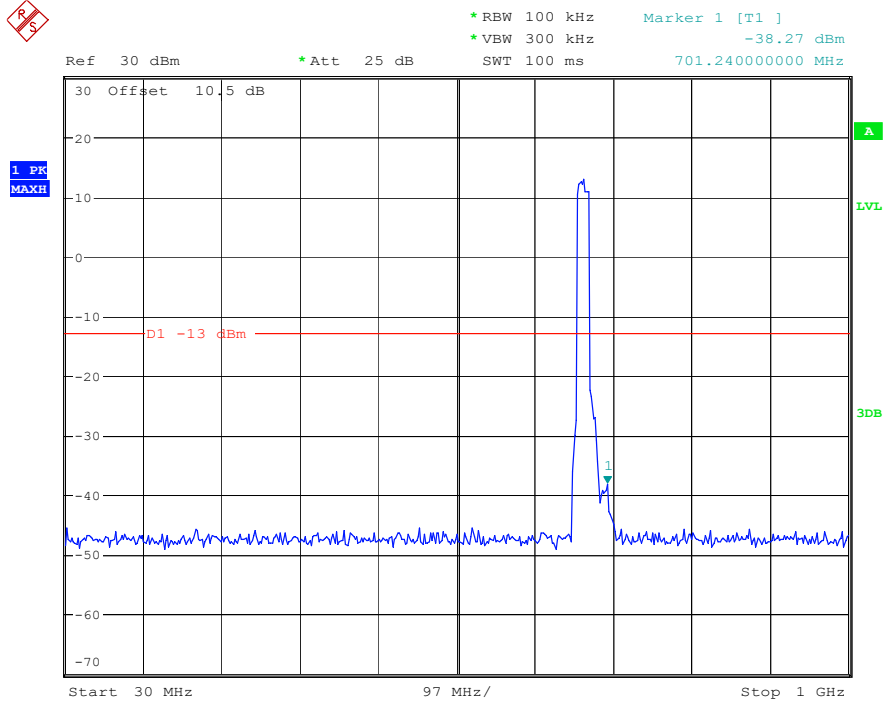

Band 71_15 MHz_Low_QPSK_RB75#0_1(30MHz-1GHz)

Date: 9.APR.2023 10:15:29