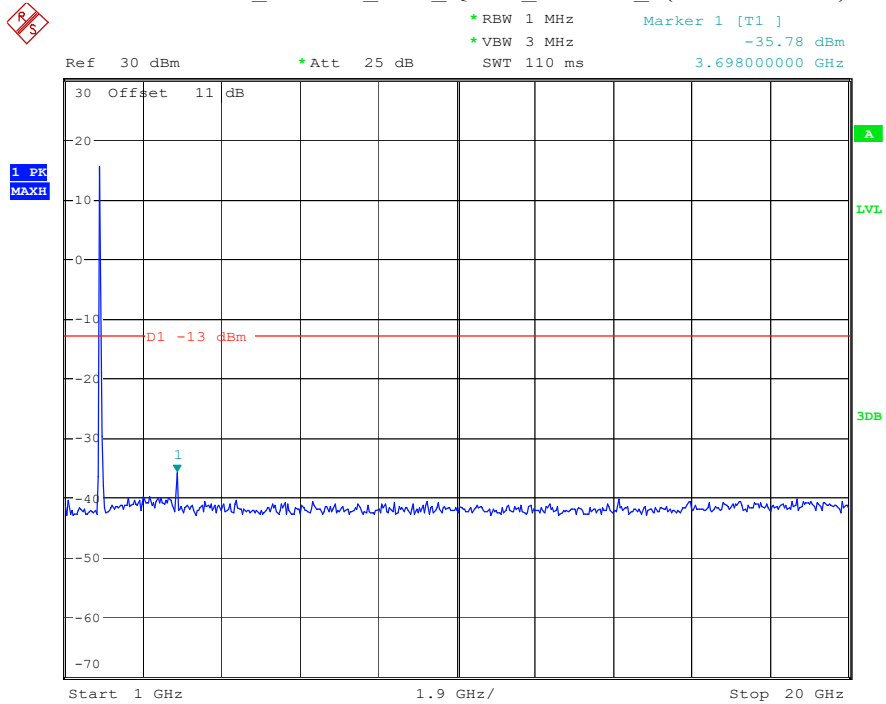

Band 2_10 MHz_Low_QPSK_RB50#0_2(1GHz-20GHz)

Date: 8.APR.2023 16:26:33