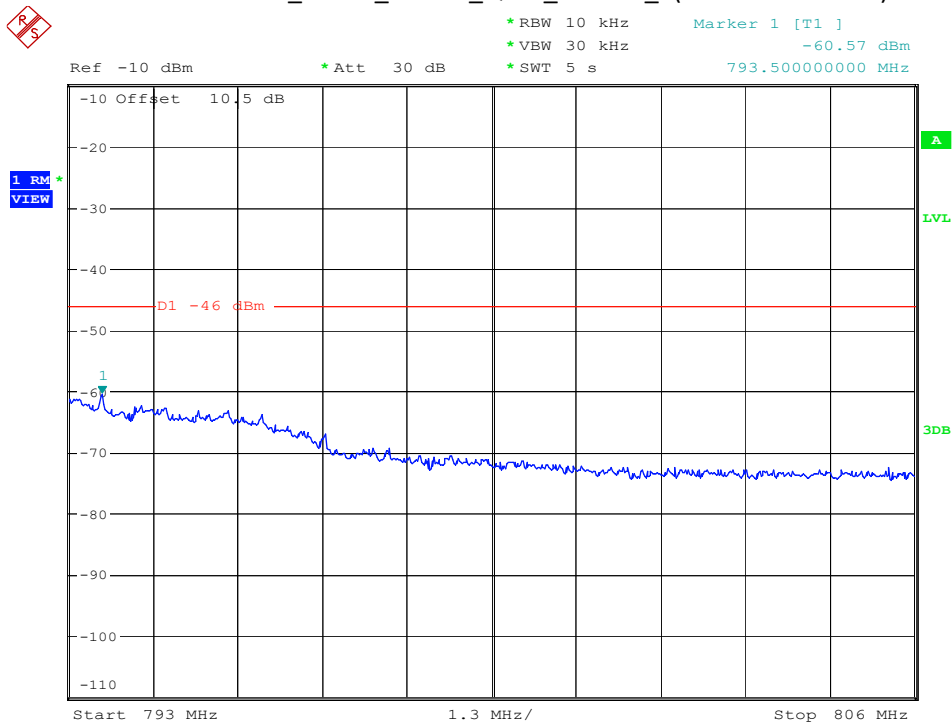

Date: 9.APR.2023 10:55:14

Band 13_5 MHz_Middle_QPSK_RB25#0_2(1GHz-10GHz)

Date: 9.APR.2023 10:55:24

Band 13_5 MHz_Middle_QPSK_RB25#0_3(763MHz-775MHz)

Date: 17.APR.2023 16:43:39

Band 13_5 MHz_Middle_QPSK_RB25#0_4(793MHz-806MHz)