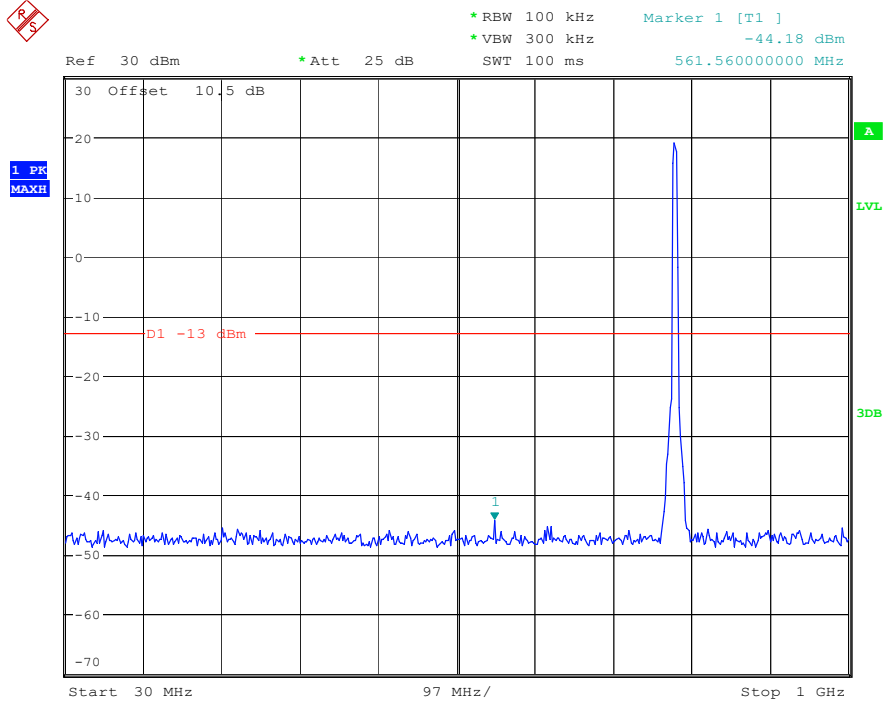

Band 13_5 MHz_High_QPSK_RB25#0_1(30MHz-1GHz)

Date: 9.APR.2023 10:56:15