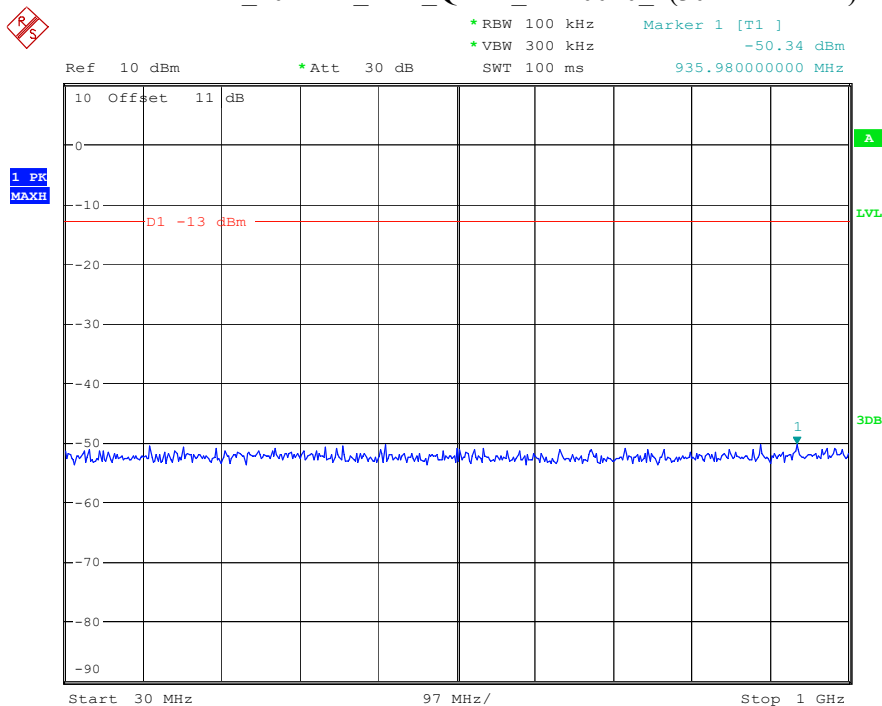

Band 4_20 MHz_Low_QPSK_RB100#0_1(30MHz-1GHz)

Date: 8.APR.2023 16:38:00