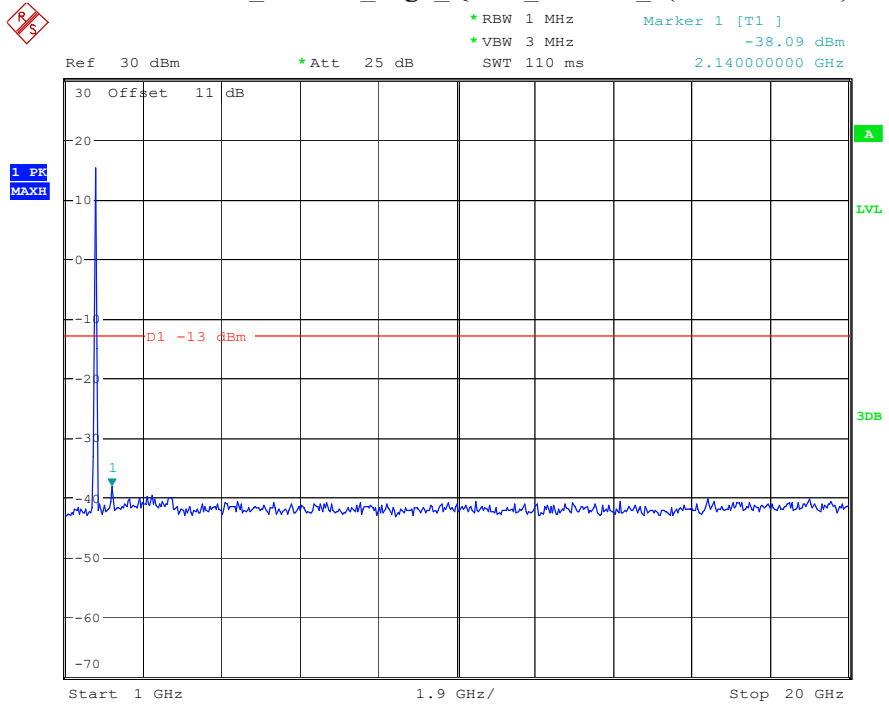

Date: 8.APR.2023 16:37:10

Band 4_15 MHz_Middle_QPSK_RB75#0_2(1GHz-20GHz)

Date: 8.APR.2023 16:37:20

Band 4_15 MHz_High_QPSK_RB75#0_1(30MHz-1GHz)

Date: 8.APR.2023 16:37:34

Band 4_15 MHz_High_QPSK_RB75#0_2(1GHz-20GHz)