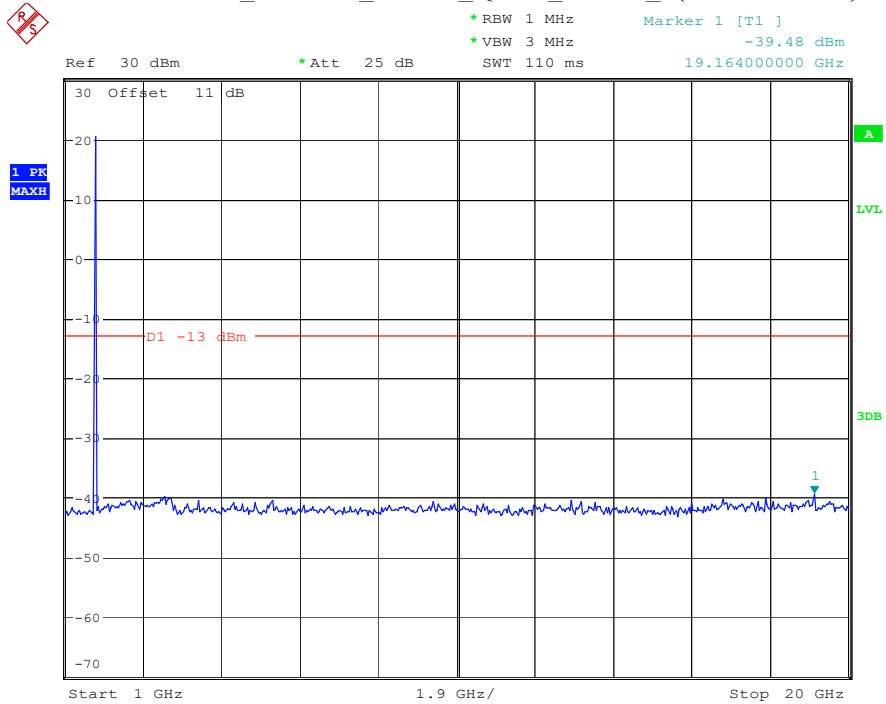

Band 4_1.4 MHz_Middle_QPSK_RB6#0_2(1GHz-20GHz)

Date: 8.APR.2023 16:31:36