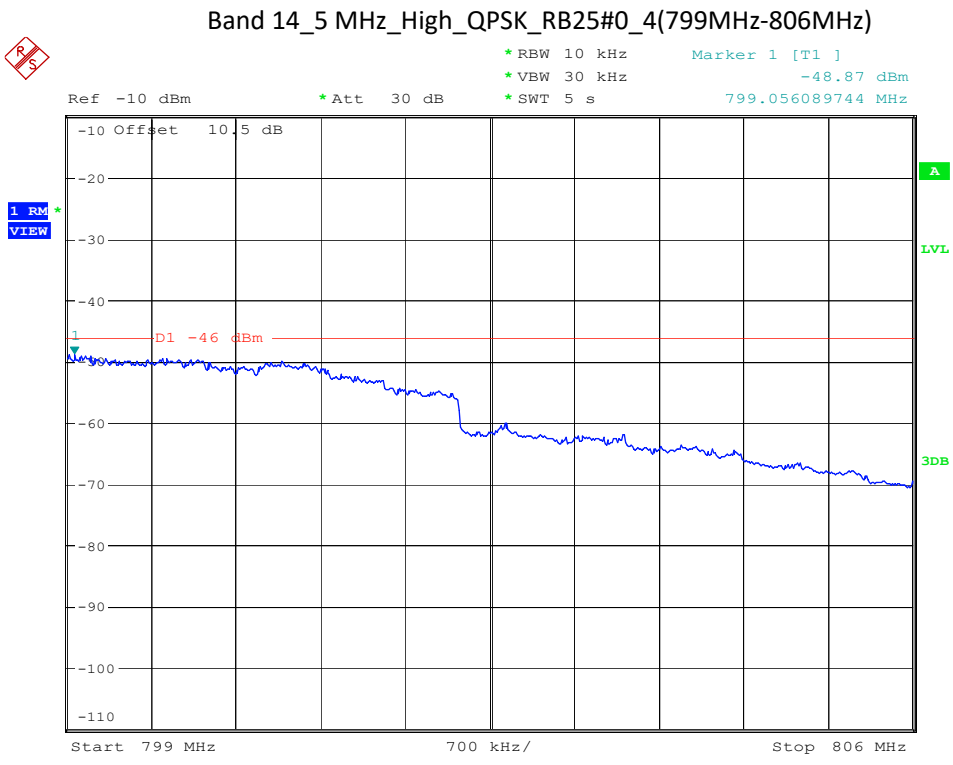

Date: 9.APR.2023 17:08:22

Band 14_5 MHz_High_QPSK_RB25#0_2(1GHz-10GHz)

Date: 9.APR.2023 17:08:32

Date: 18.APR.2023 11:57:18

Date: 18.APR.2023 12:49:46

Band 14_10 MHz_Middle_QPSK_RB50#0_1(30MHz-1GHz)

Date: 9.APR.2023 17:09:50