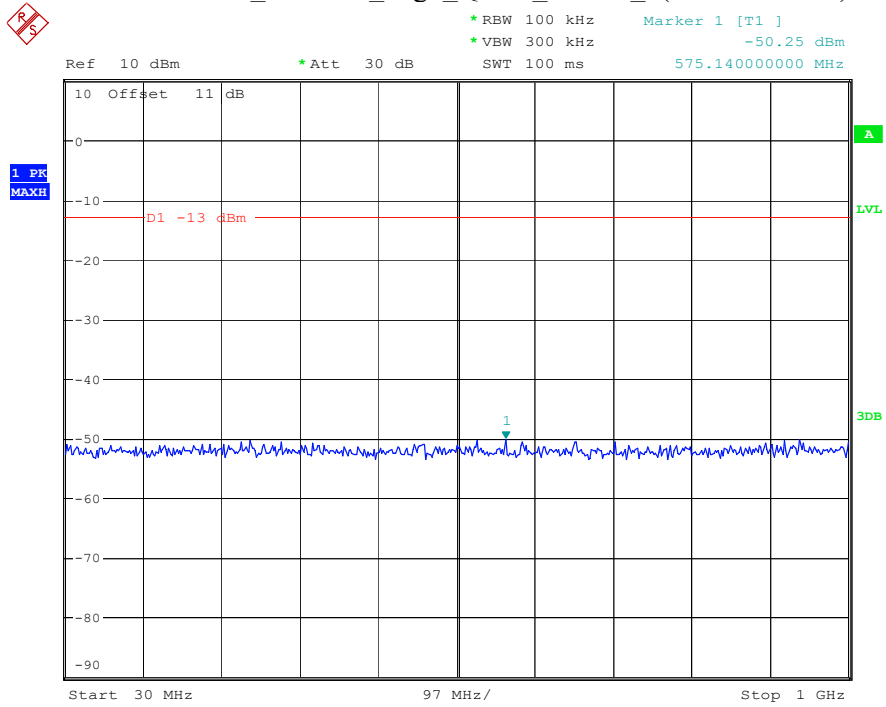

Band 4_1.4 MHz_High_QPSK_RB6#0_1(30MHz-1GHz)

Date: 8.APR.2023 16:31:55