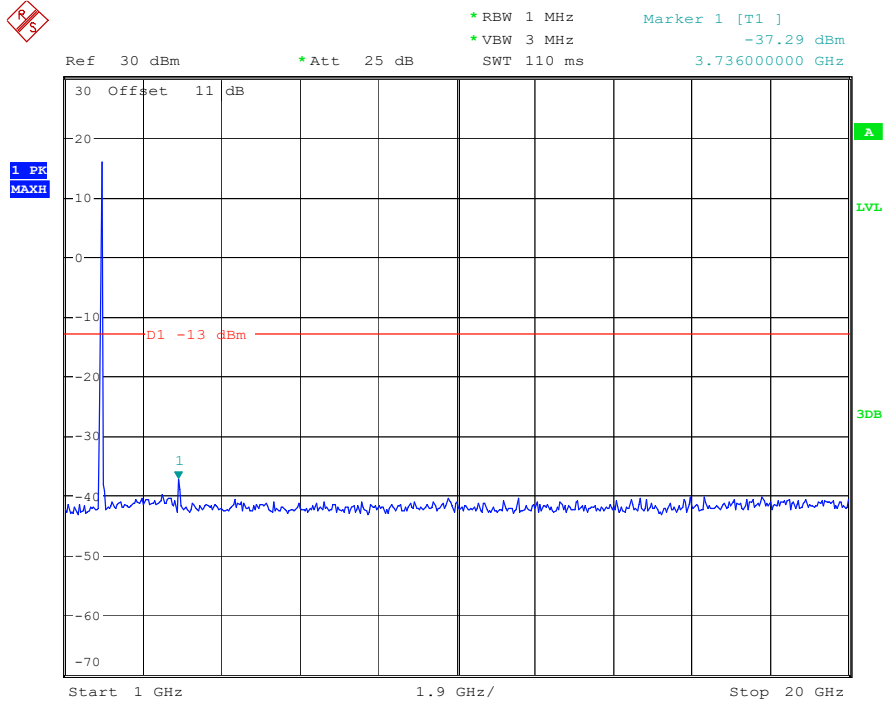

Band 2_10 MHz_Middle_QPSK_RB50#0_2(1GHz-20GHz)

Date: 8.APR.2023 16:26:59