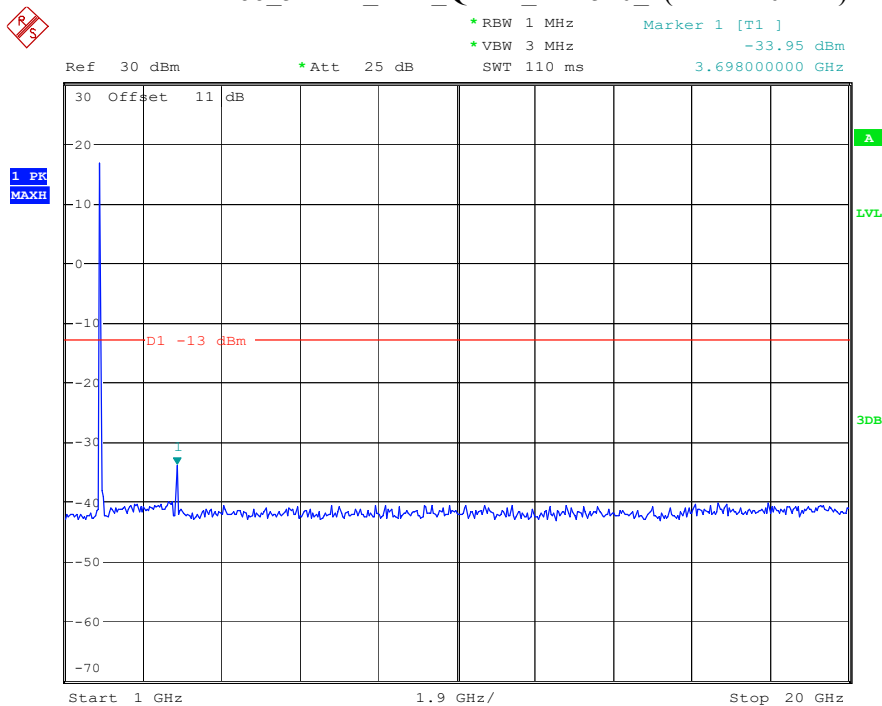

Band 66_5 MHz_Low_QPSK_RB25#0_2(1GHz-20GHz)

Date: 8.APR.2023 16:45:11