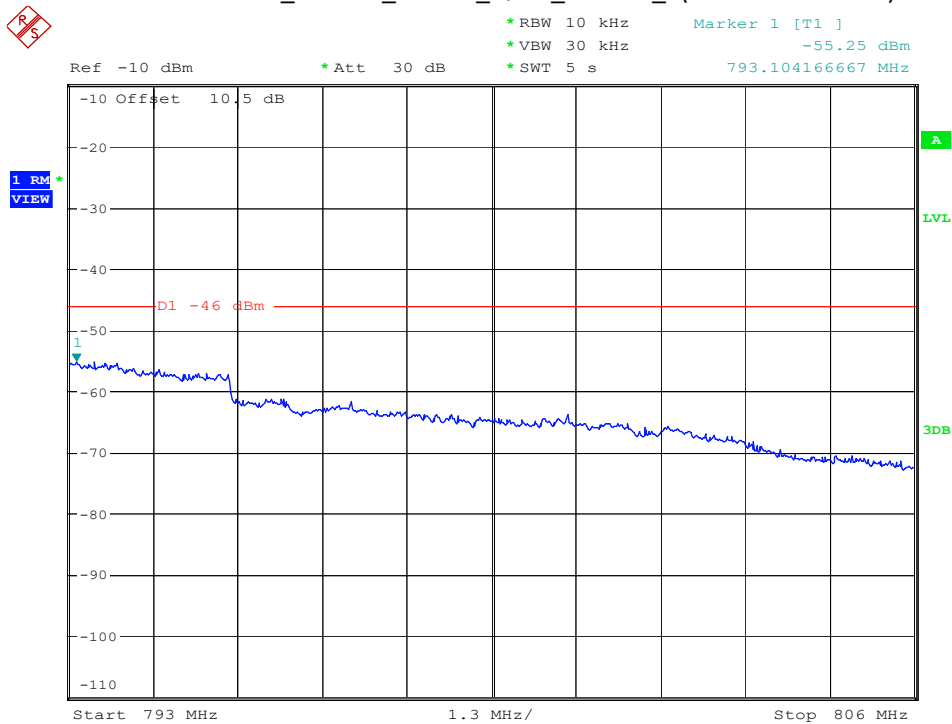

Band 13_10 MHz_Middle_QPSK_RB50#0_4(793MHz-806MHz)

Date: 17.APR.2023 16:51:23