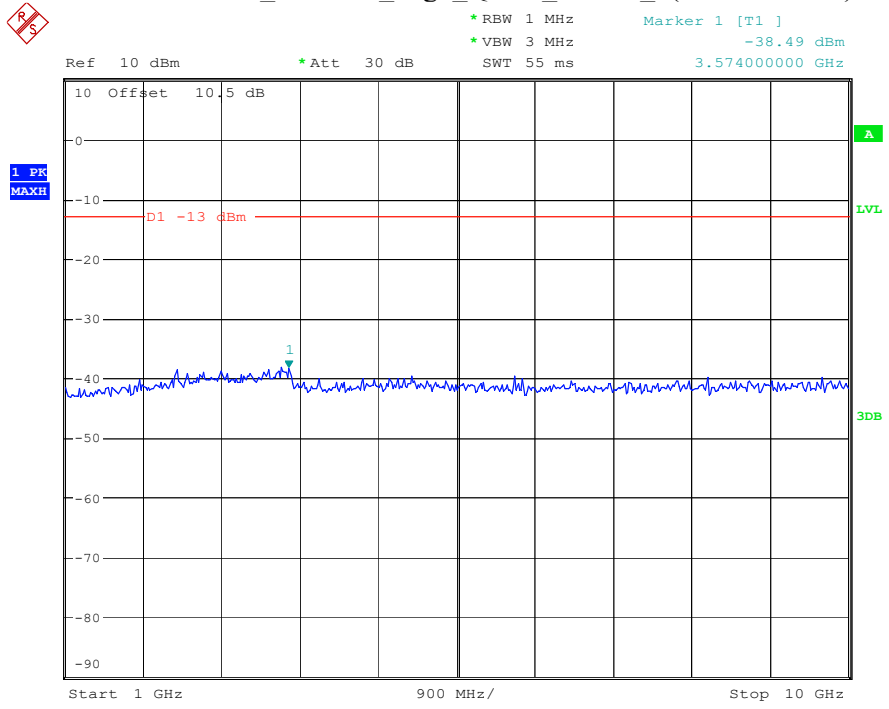

Date: 9.APR.2023 10:00:23

Band 12_1.4 MHz_Middle_QPSK_RB6#0_2(1GHz-10GHz)

Date: 9.APR.2023 10:00:33

Band 12_1.4 MHz_High_QPSK_RB6#0_1(30MHz-1GHz)

Date: 9.APR.2023 10:00:49

Band 12_1.4 MHz_High_QPSK_RB6#0_2(1GHz-10GHz)