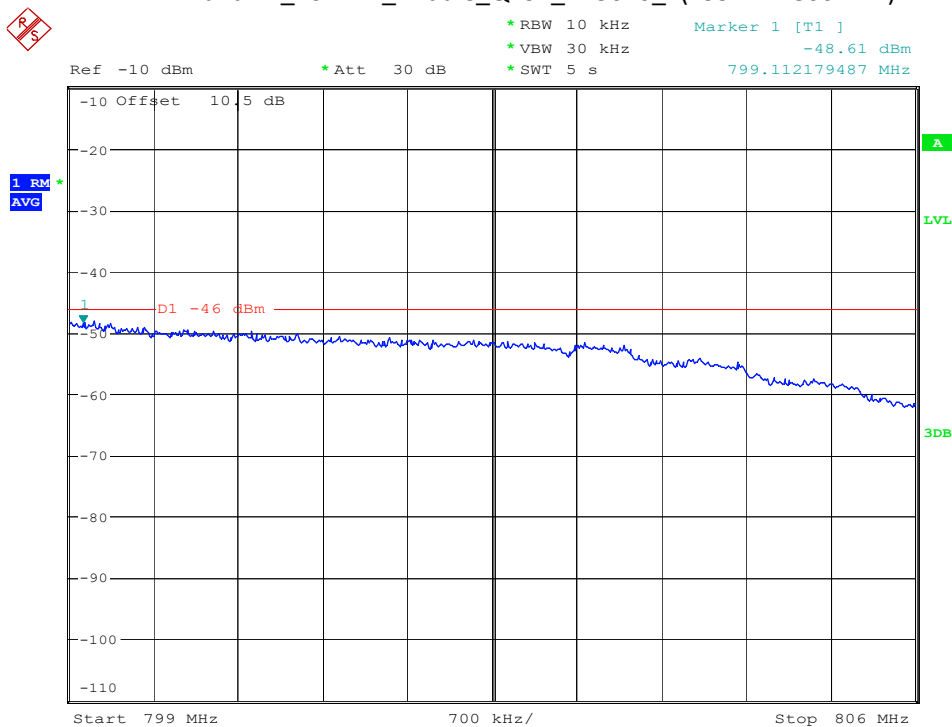

Band 14_10 MHz_Middle_QPSK_RB50#0_2(1GHz-10GHz)

Date: 9.APR.2023 17:10:00

Band 14_10 MHz_Middle_QPSK_RB50#0_3(763MHz-775MHz)

Date: 18.APR.2023 12:37:55

Band 14_10 MHz_Middle_QPSK_RB50#0_4(799MHz-806MHz)

Date: 18.APR.2023 12:36:45