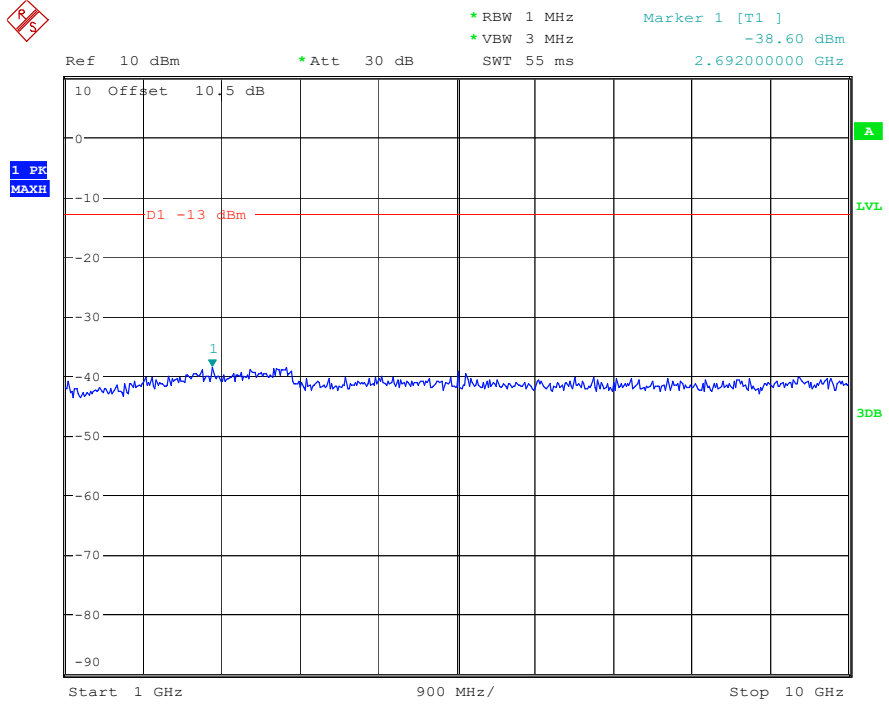

Band 13_5 MHz_Middle_QPSK_RB25#0_2(1GHz-10GHz)

Date: 9.APR.2023 10:55:24