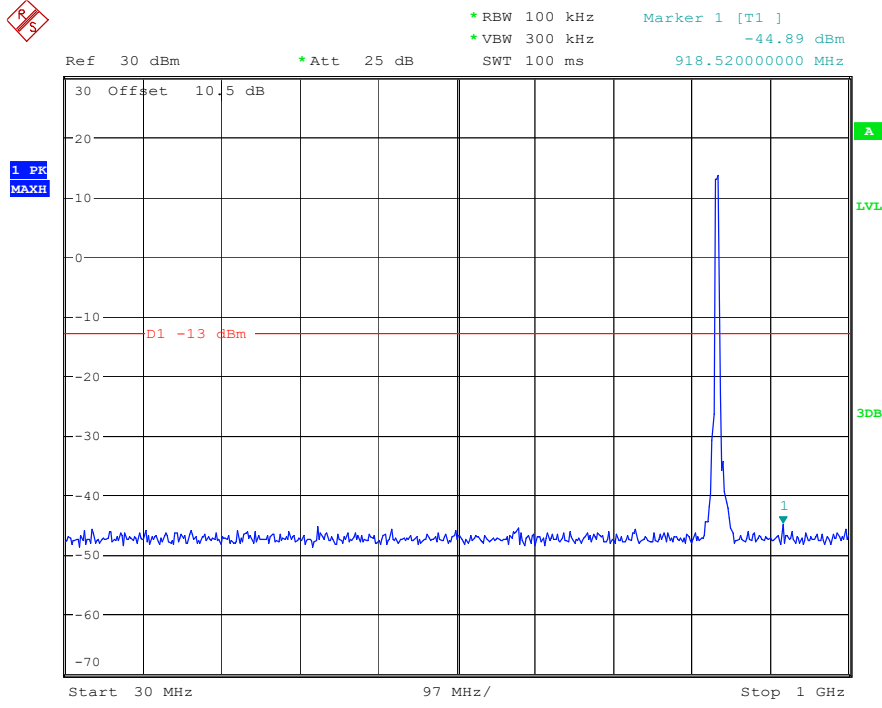

Date: 9.APR.2023 09:53:25

Band 5_5 MHz_Low_QPSK_RB25#0_1(30MHz-1GHz)

Date: 9.APR.2023 09:56:08

Band 5_5 MHz_Low_QPSK_RB25#0_2(1GHz-10GHz)

Date: 9.APR.2023 09:56:18

Band 5_5 MHz_Middle_QPSK_RB25#0_1(30MHz-1GHz)