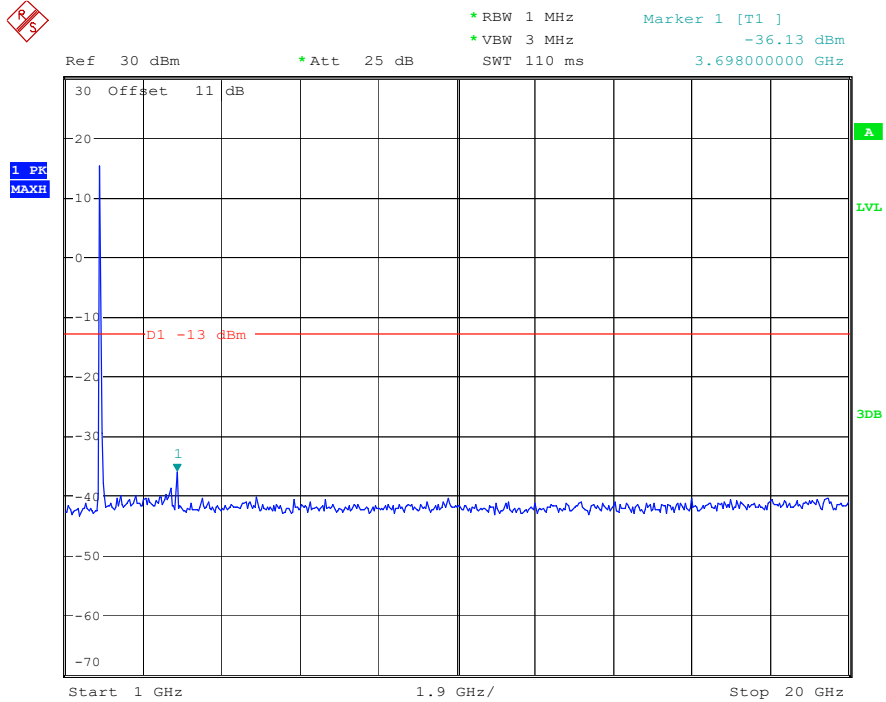

Band 66_10 MHz_Low_QPSK_RB50#0_2(1GHz-20GHz)

Date: 8.APR.2023 16:46:22