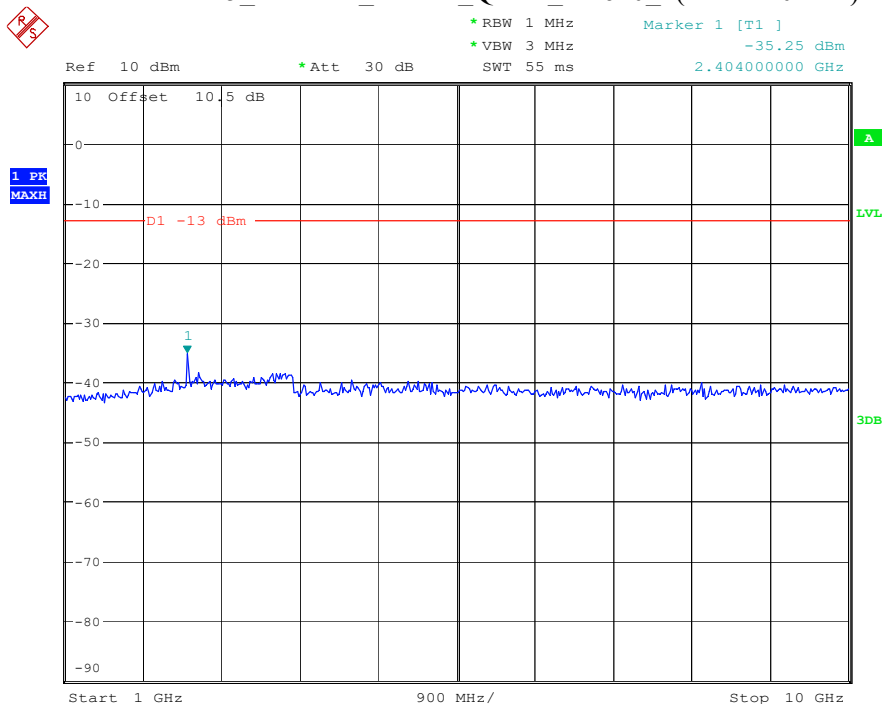

Band 5_1.4 MHz_Middle_QPSK_RB6#0_2(1GHz-10GHz)

Date: 9.APR.2023 09:50:43