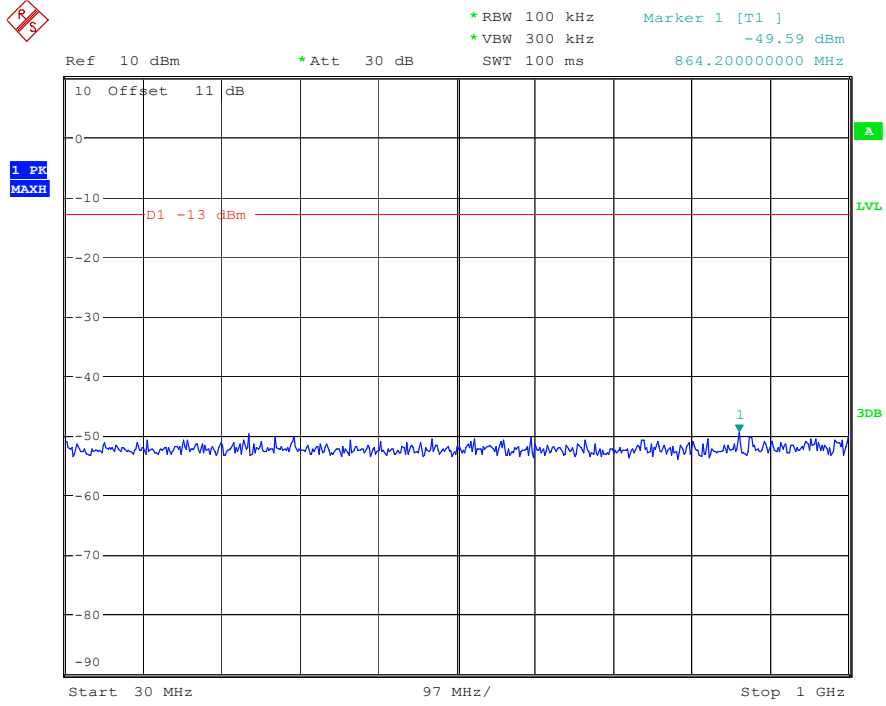

Date: 8.APR.2023 16:28:35

Band 2_20 MHz_Low_QPSK_RB100#0_1(30MHz-1GHz)

Date: 8.APR.2023 16:28:54

Band 2_20 MHz_Low_QPSK_RB100#0_2(1GHz-20GHz)

Date: 8.APR.2023 16:29:04

Band 2_20 MHz_Middle_QPSK_RB100#0_1(30MHz-1GHz)