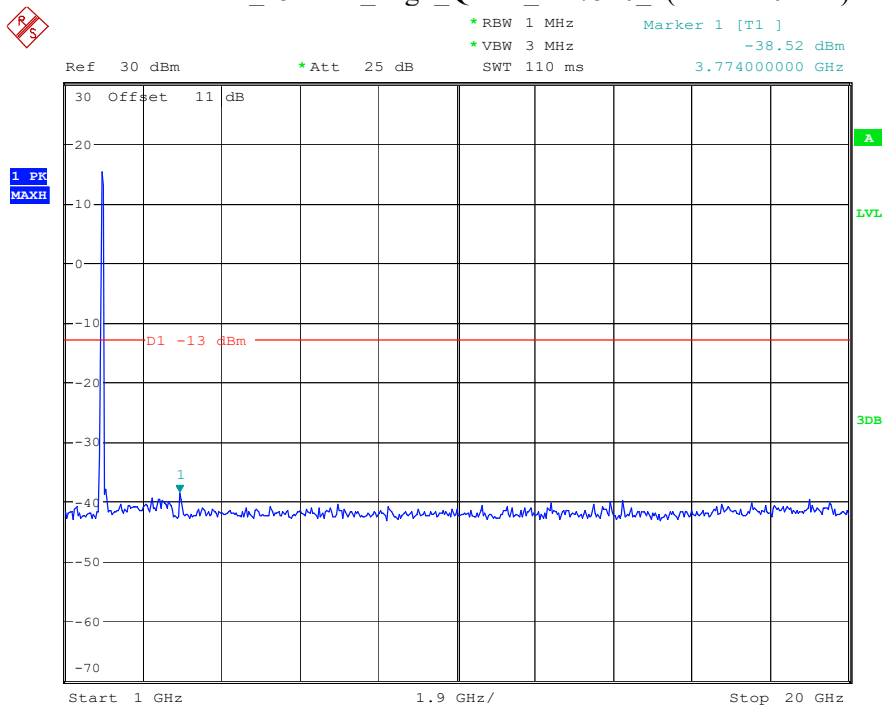

Date: 8.APR.2023 16:28:01

Band 2_15 MHz_Middle_QPSK_RB75#0_2(1GHz-20GHz)

Date: 8.APR.2023 16:28:11

Band 2_15 MHz_High_QPSK_RB75#0_1(30MHz-1GHz)

Date: 8.APR.2023 16:28:25

Band 2_15 MHz_High_QPSK_RB75#0_2(1GHz-20GHz)