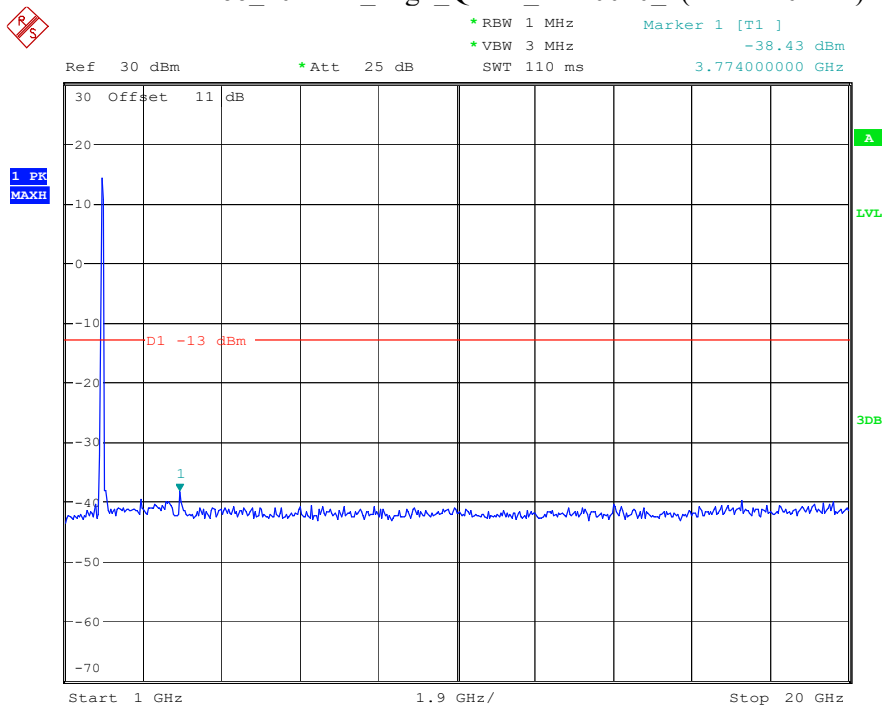

Date: 8.APR.2023 16:49:05

Band 66_20 MHz_Middle_QPSK_RB100#0_2(1GHz-20GHz)

Date: 8.APR.2023 16:49:15

Band 66_20 MHz_High_QPSK_RB100#0_1(30MHz-1GHz)

Date: 8.APR.2023 16:49:28

Band 66_20 MHz_High_QPSK_RB100#0_2(1GHz-20GHz)