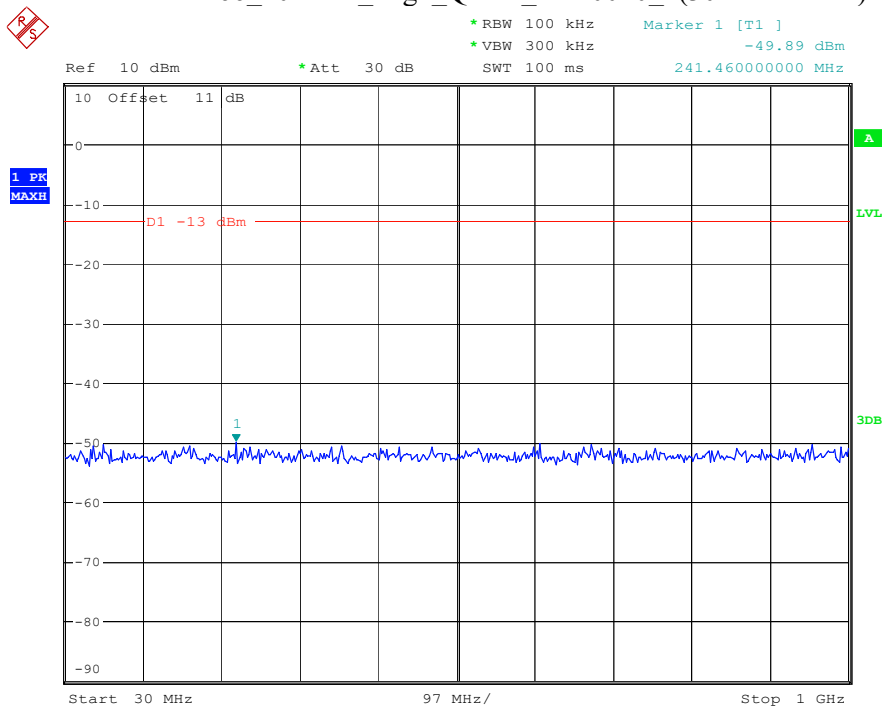

Band 66_20 MHz_High_QPSK_RB100#0_1(30MHz-1GHz)

Date: 8.APR.2023 16:49:28