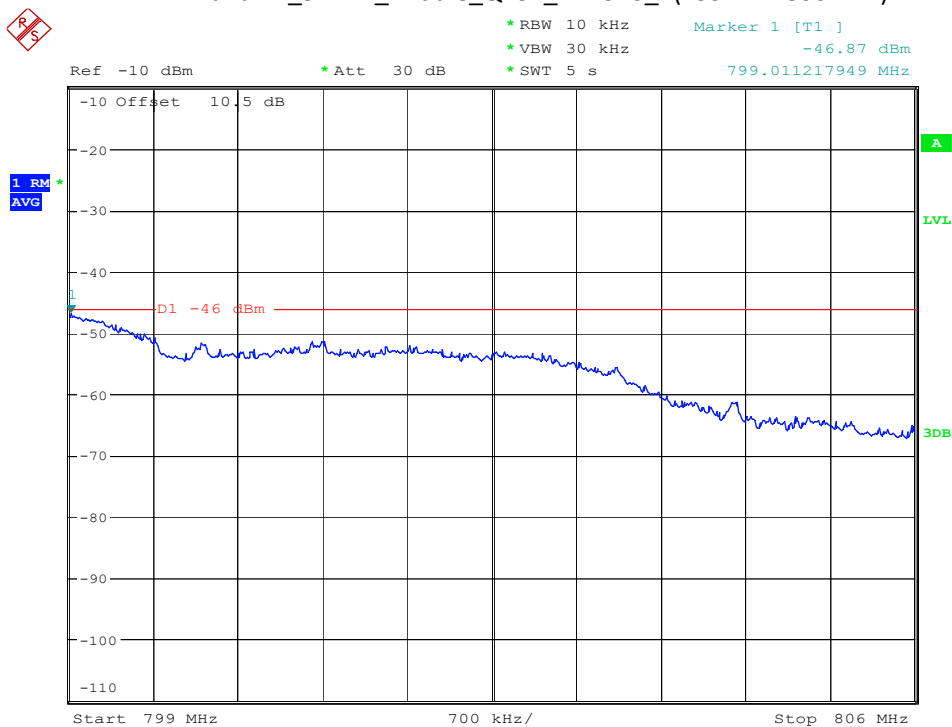

Band 14_5 MHz_Middle_QPSK_RB25#0_4(799MHz-806MHz)

Date: 18.APR.2023 12:04:32