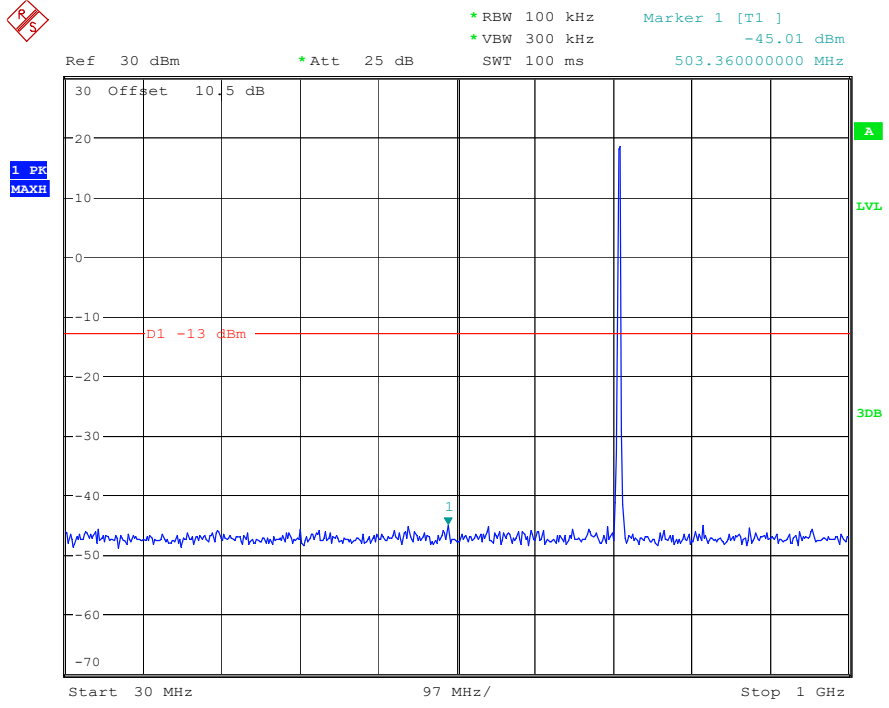

Band 12_1.4 MHz_High_QPSK_RB6#0_1(30MHz-1GHz)

Date: 9.APR.2023 10:00:49