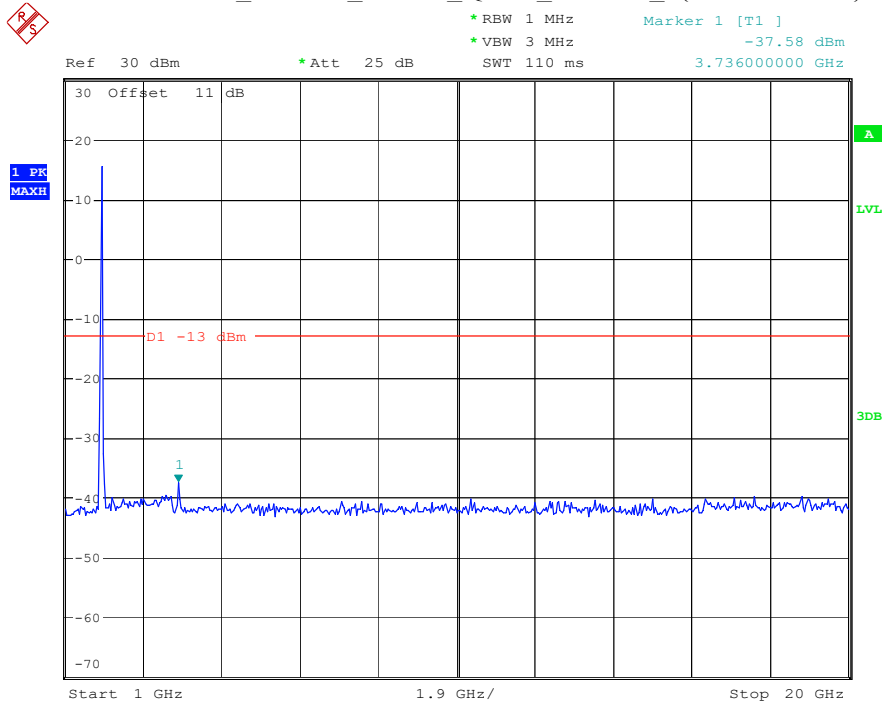

Band 2_15 MHz_Middle_QPSK_RB75#0_2(1GHz-20GHz)

Date: 8.APR.2023 16:28:11