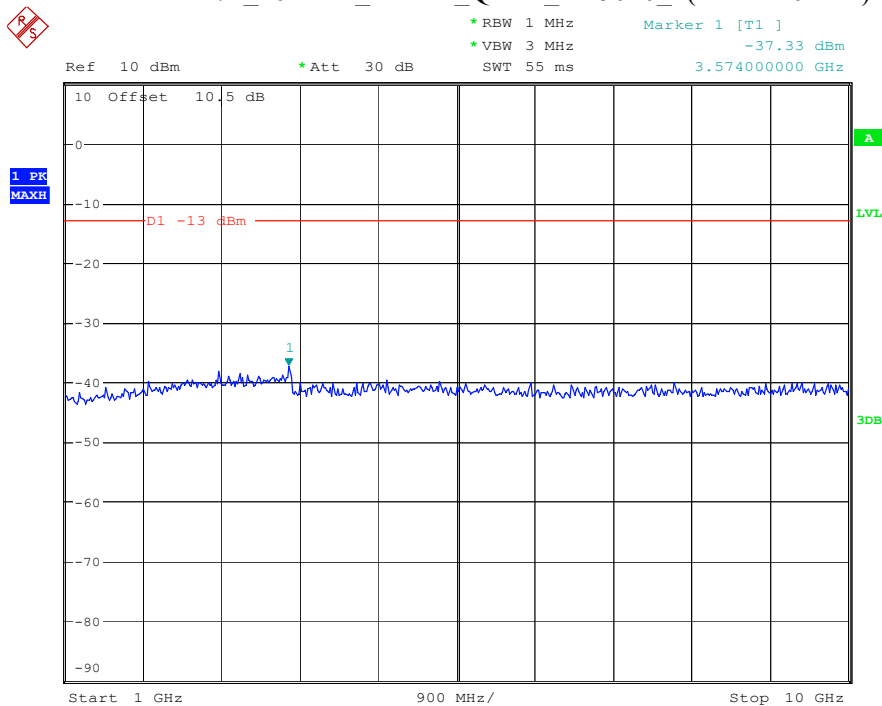

Band 71_10 MHz_Middle_QPSK_RB50#0_2(1GHz-10GHz)

Date: 9.APR.2023 10:13:31