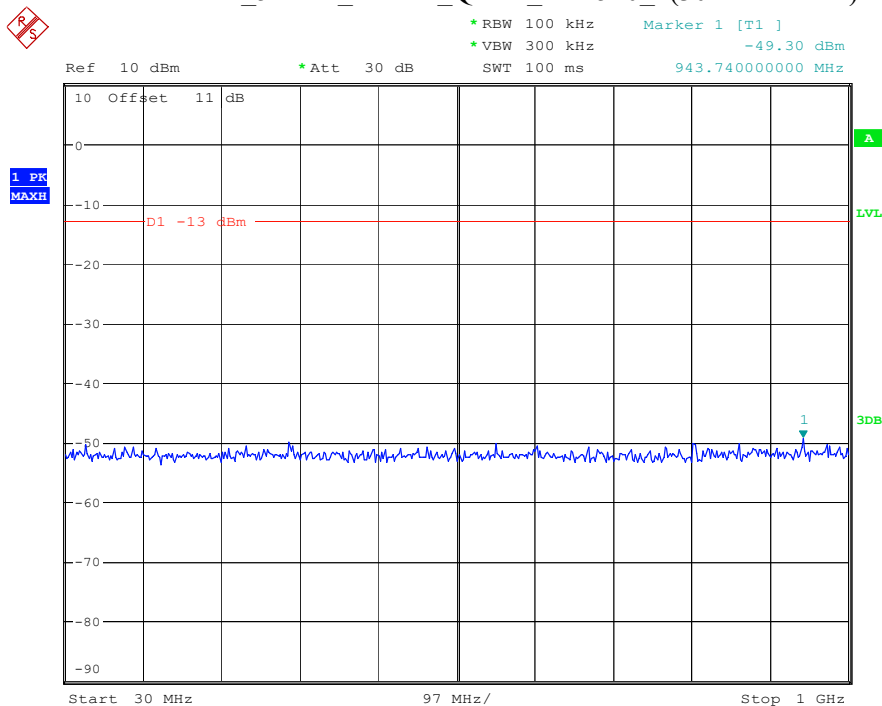

Date: 8.APR.2023 16:33:58

Band 4_5 MHz_Low_QPSK_RB25#0_1(30MHz-1GHz)

Date: 8.APR.2023 16:34:13

Band 4_5 MHz_Low_QPSK_RB25#0_2(1GHz-20GHz)

Date: 8.APR.2023 16:34:23

Band 4_5 MHz_Middle_QPSK_RB25#0_1(30MHz-1GHz)