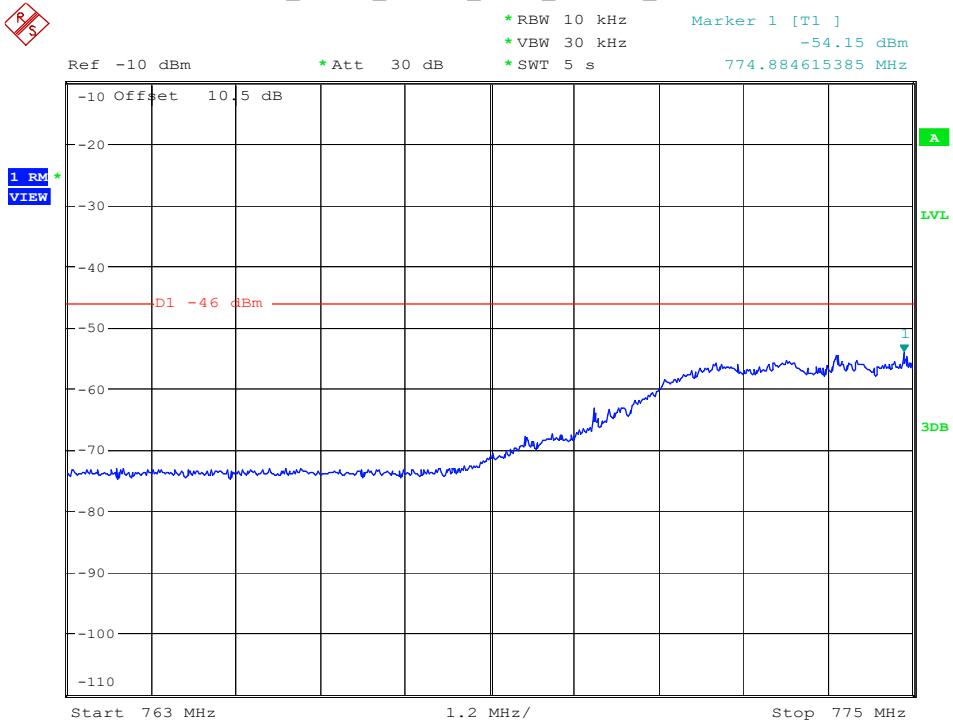

Band 13_5 MHz_Middle_QPSK_RB25#0_3(763MHz-775MHz)

Date: 17.APR.2023 16:43:39