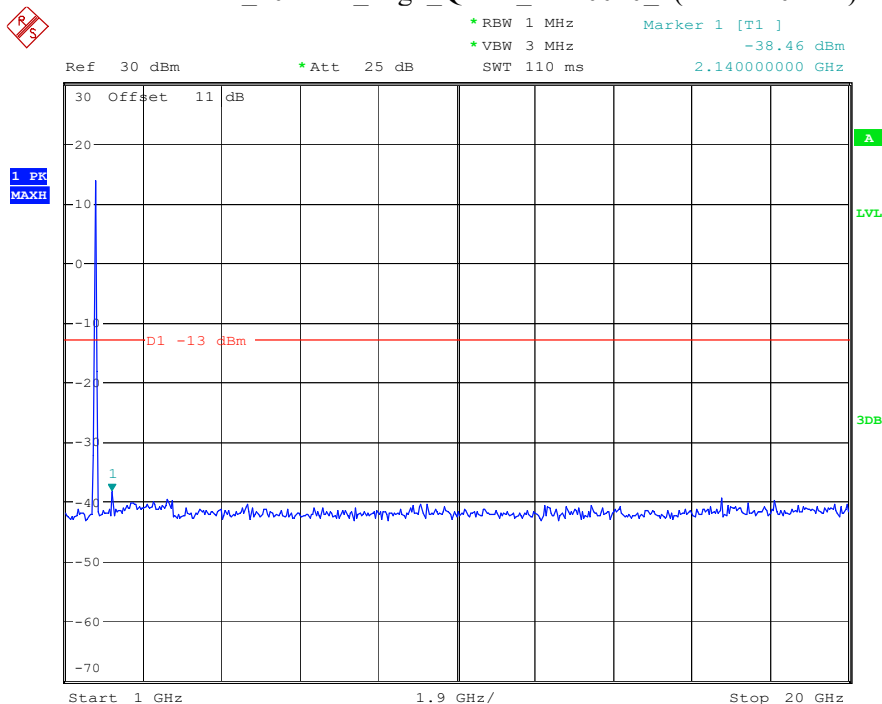

Date: 8.APR.2023 16:38:23

Band 4_20 MHz_Middle_QPSK_RB100#0_2(1GHz-20GHz)

Date: 8.APR.2023 16:38:33

Band 4_20 MHz_High_QPSK_RB100#0_1(30MHz-1GHz)

Date: 8.APR.2023 16:38:47

Band 4_20 MHz_High_QPSK_RB100#0_2(1GHz-20GHz)