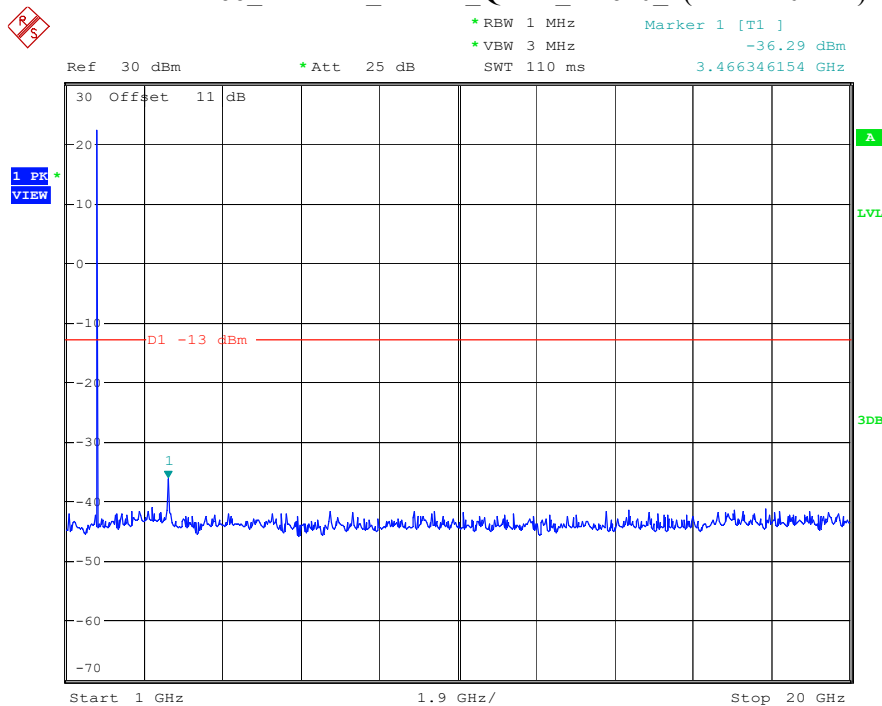

Band 66_1.4 MHz_Middle_QPSK_RB6#0_2(1GHz-20GHz)

Date: 18.APR.2023 13:29:36