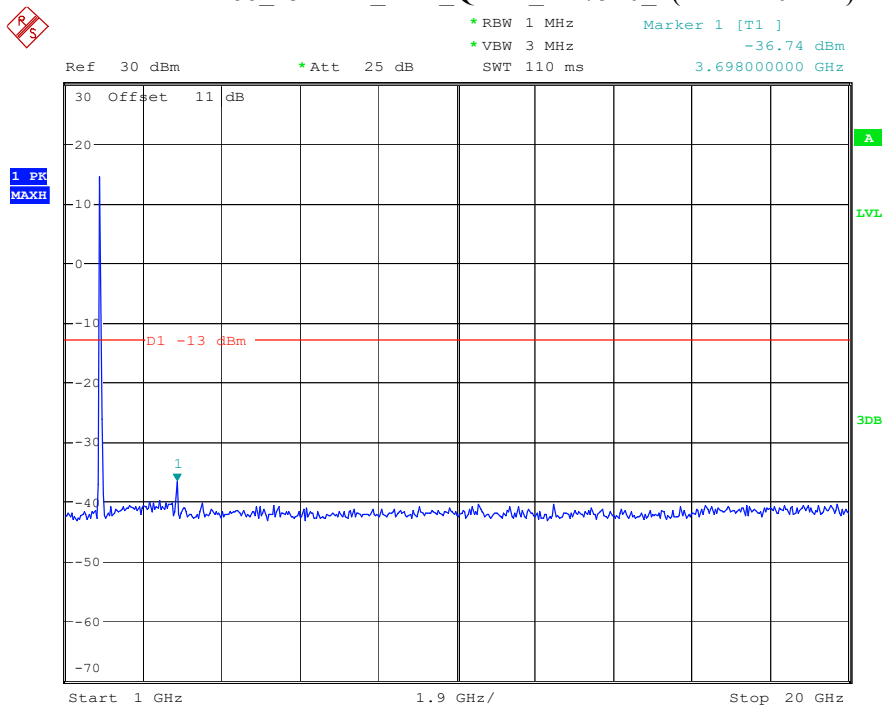

Band 66_15 MHz_Low_QPSK_RB75#0_2(1GHz-20GHz)

Date: 8.APR.2023 16:47:36