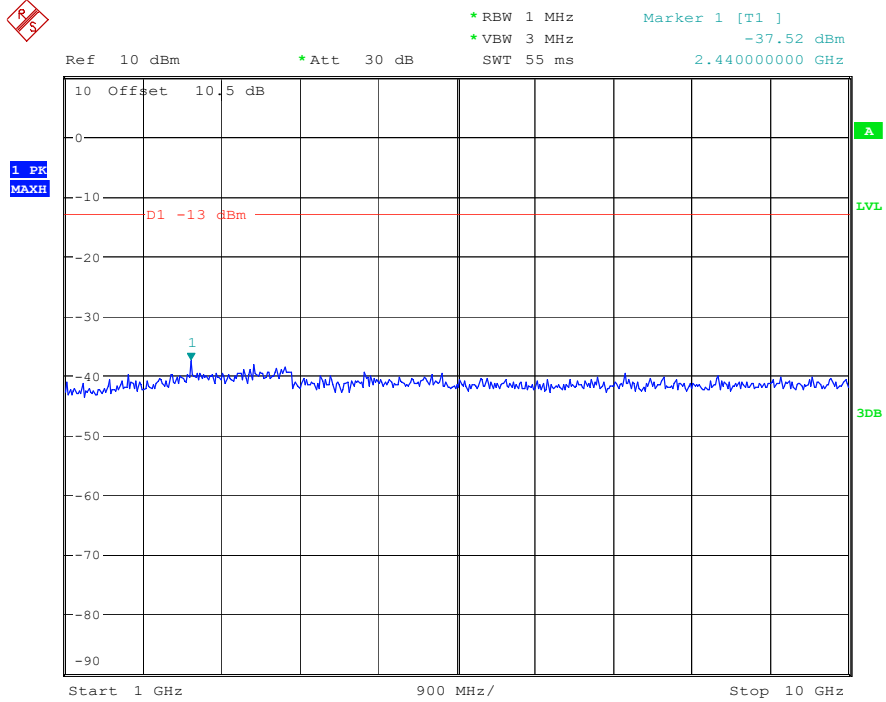

Band 14_5 MHz_Low_QPSK_RB25#0_2(1GHz-10GHz)

Date: 9.APR.2023 17:07:44