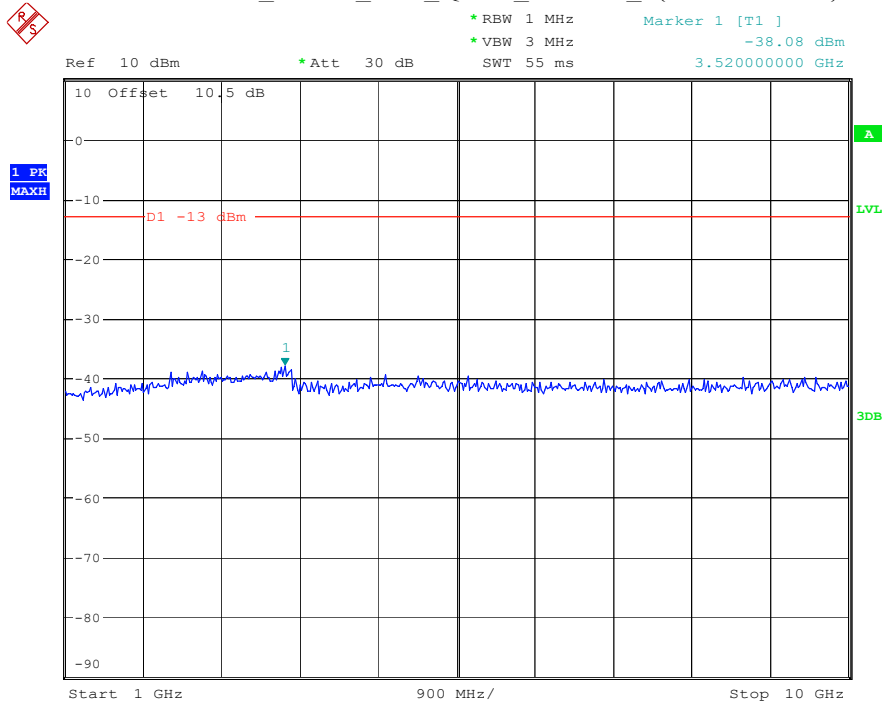

Band 5_3 MHz_Low_QPSK_RB15#0_2(1GHz-10GHz)

Date: 9.APR.2023 09:52:33