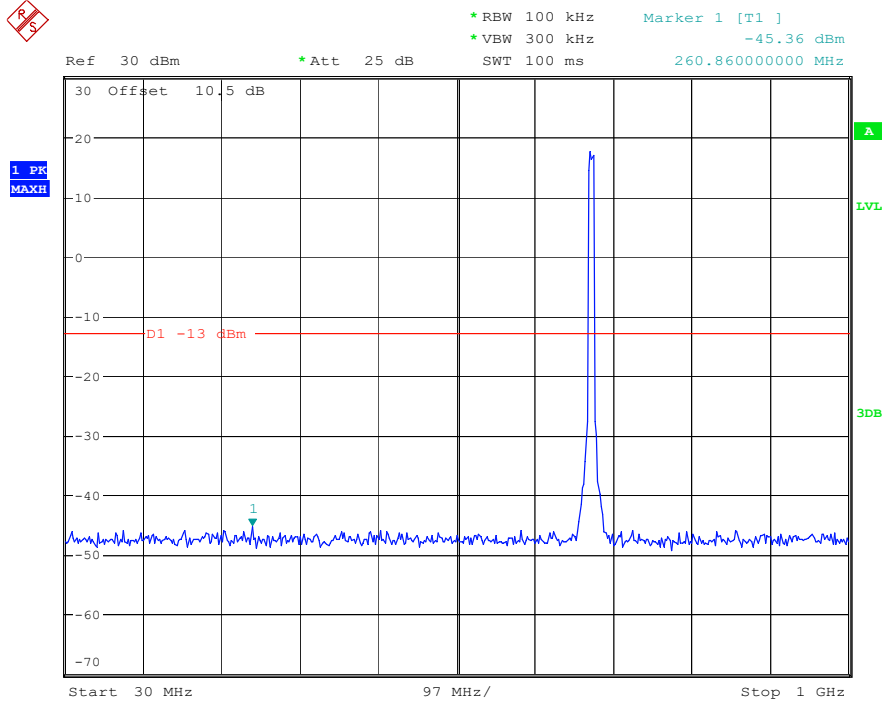

Date: 9.APR.2023 10:07:56

Band 71_5 MHz_Low_QPSK_RB25#0_1(30MHz-1GHz)

Date: 9.APR.2023 10:08:13

Band 71_5 MHz_Low_QPSK_RB25#0_2(1GHz-10GHz)

Date: 9.APR.2023 10:08:24

Band 71_5 MHz_Middle_QPSK_RB25#0_1(30MHz-1GHz)