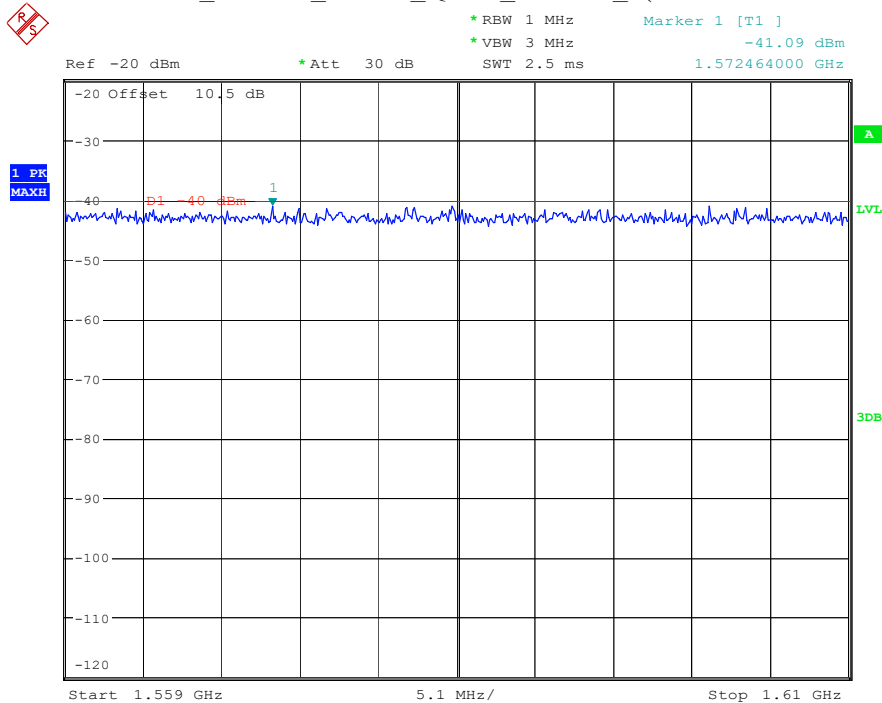

Band 13_10 MHz_Middle_QPSK_RB50#0_5(1.559GHz-1.61GHz)

Date: 9.APR.2023 10:58:50