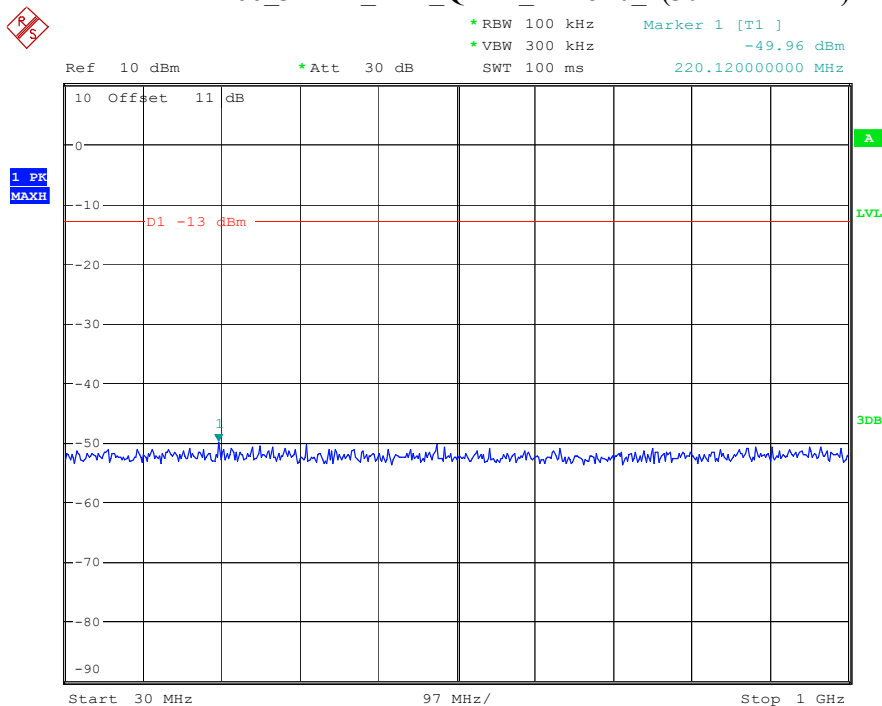

Band 66_3 MHz_Low_QPSK_RB15#0_1(30MHz-1GHz)

Date: 8.APR.2023 16:43:49