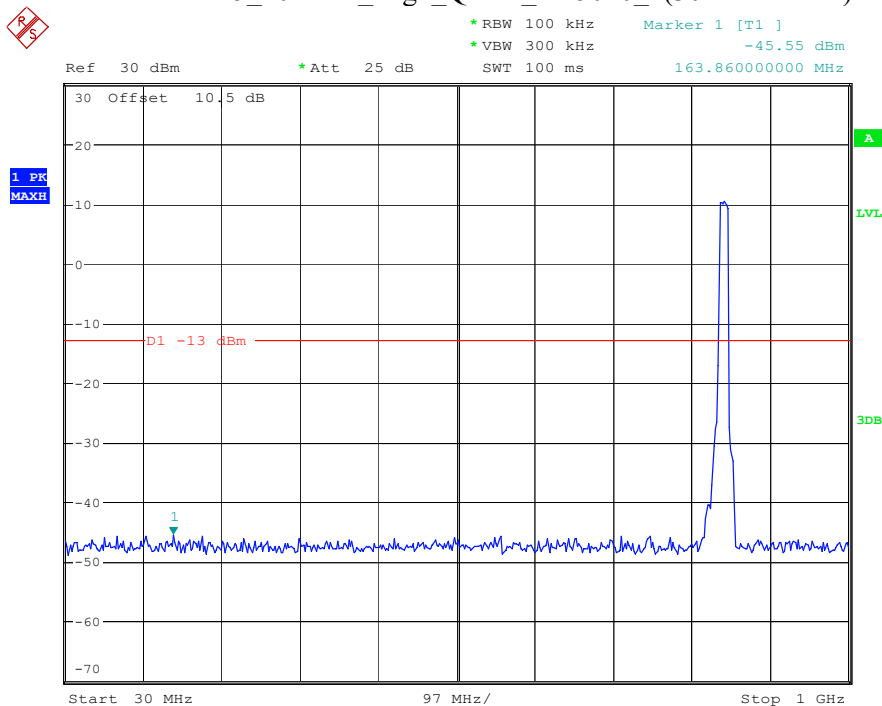

Band 5_10 MHz_High_QPSK_RB50#0_1(30MHz-1GHz)

Date: 9.APR.2023 09:59:32