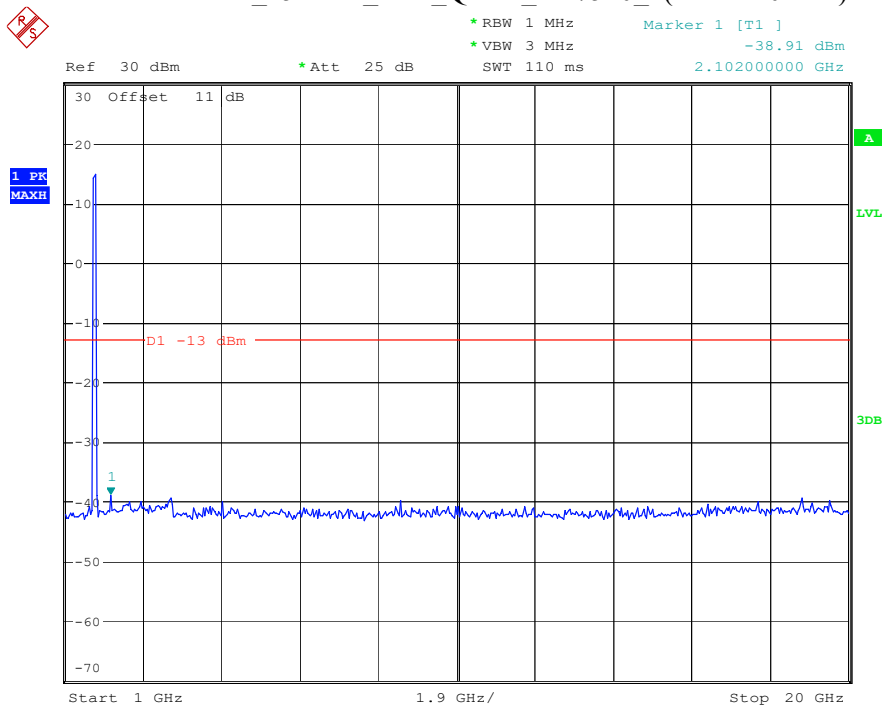

Band 4_15 MHz_Low_QPSK_RB75#0_2(1GHz-20GHz)

Date: 8.APR.2023 16:36:54