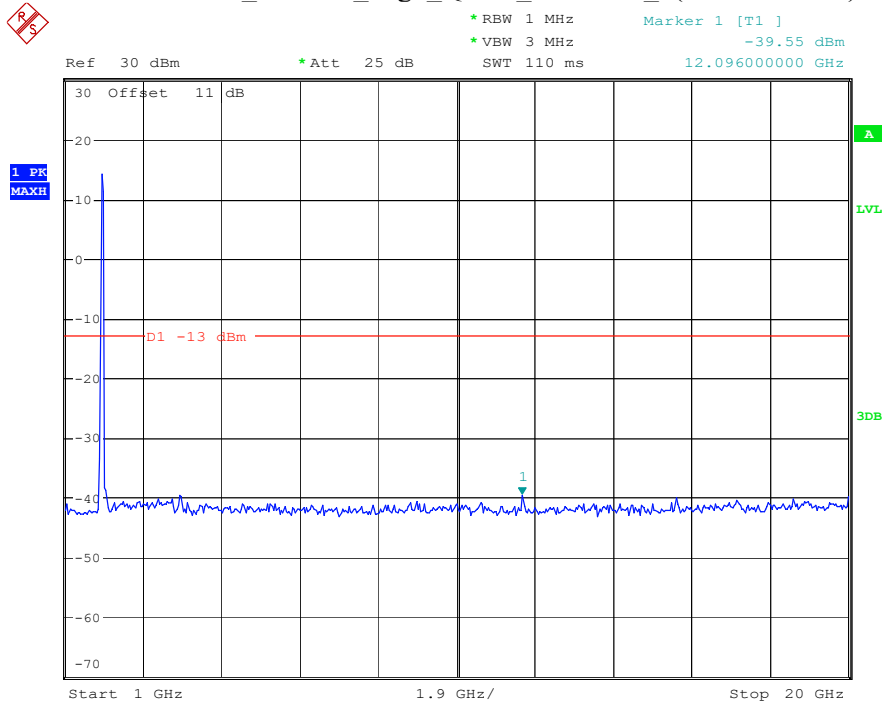

Date: 8.APR.2023 16:29:17

Band 2_20 MHz_Middle_QPSK_RB100#0_2(1GHz-20GHz)

Date: 8.APR.2023 16:29:27

Band 2_20 MHz_High_QPSK_RB100#0_1(30MHz-1GHz)

Date: 8.APR.2023 16:29:40

Band 2_20 MHz_High_QPSK_RB100#0_2(1GHz-20GHz)