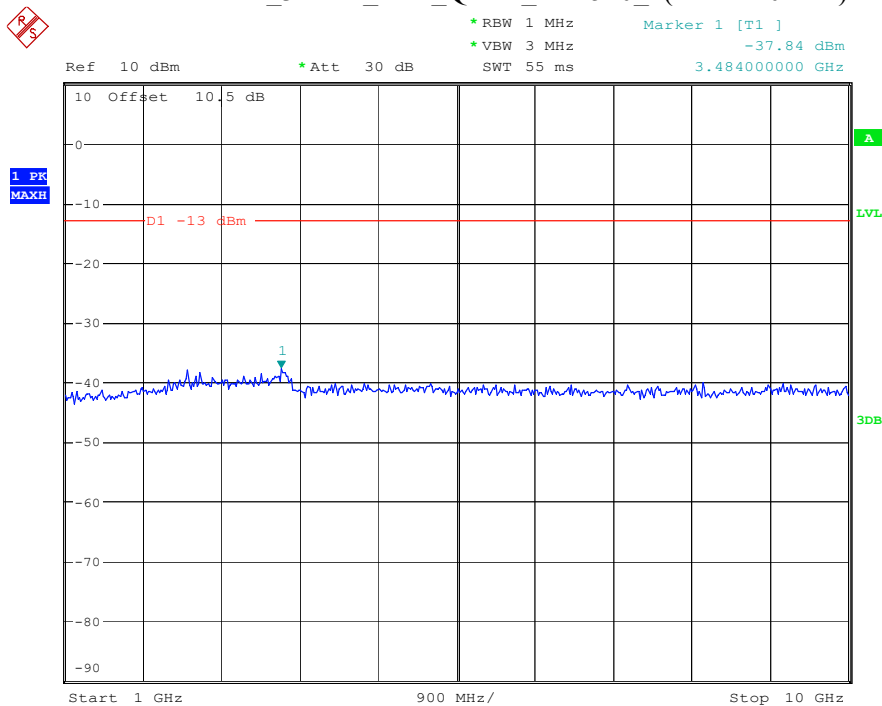

Band 12_3 MHz_Low_QPSK_RB15#0_2(1GHz-10GHz)

Date: 9.APR.2023 10:02:45