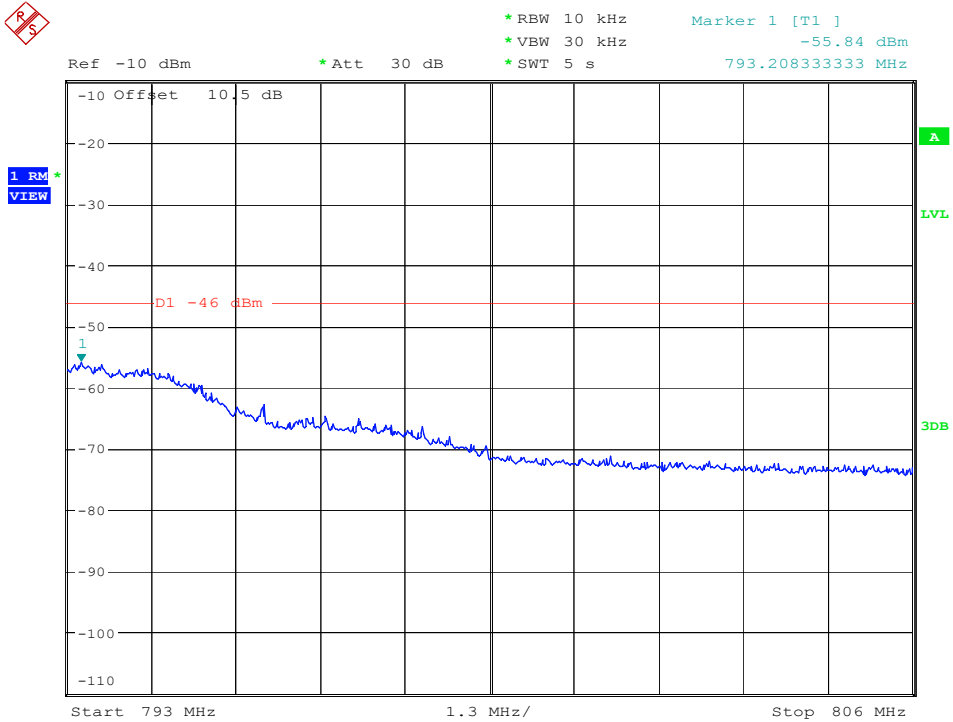

Band 13_5 MHz_High_QPSK_RB25#0_4(793MHz-806MHz)

Date: 17.APR.2023 17:11:21