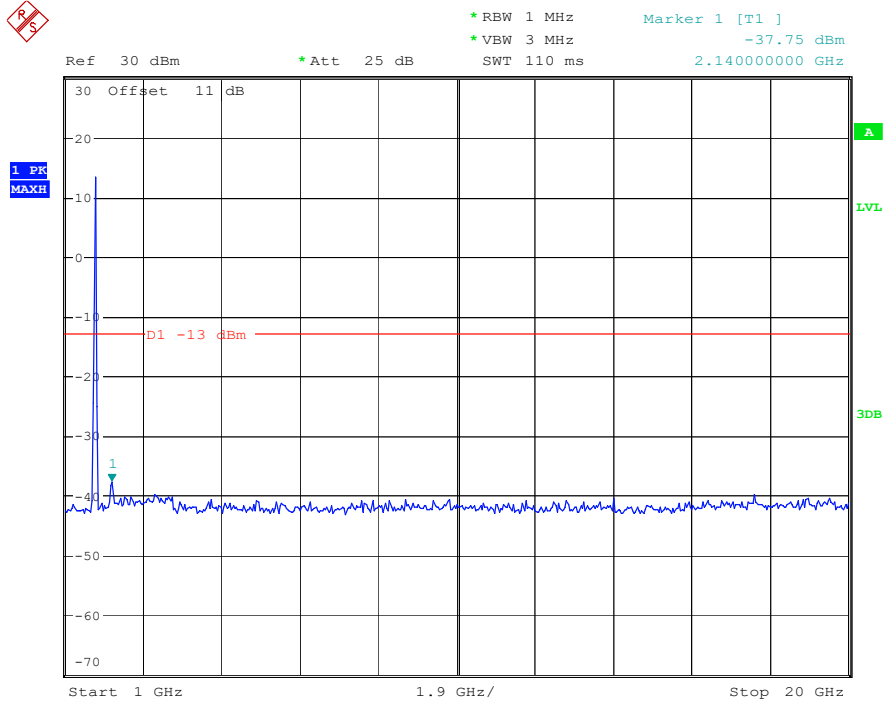

Band 4_20 MHz_Middle_QPSK_RB100#0_2(1GHz-20GHz)

Date: 8.APR.2023 16:38:33