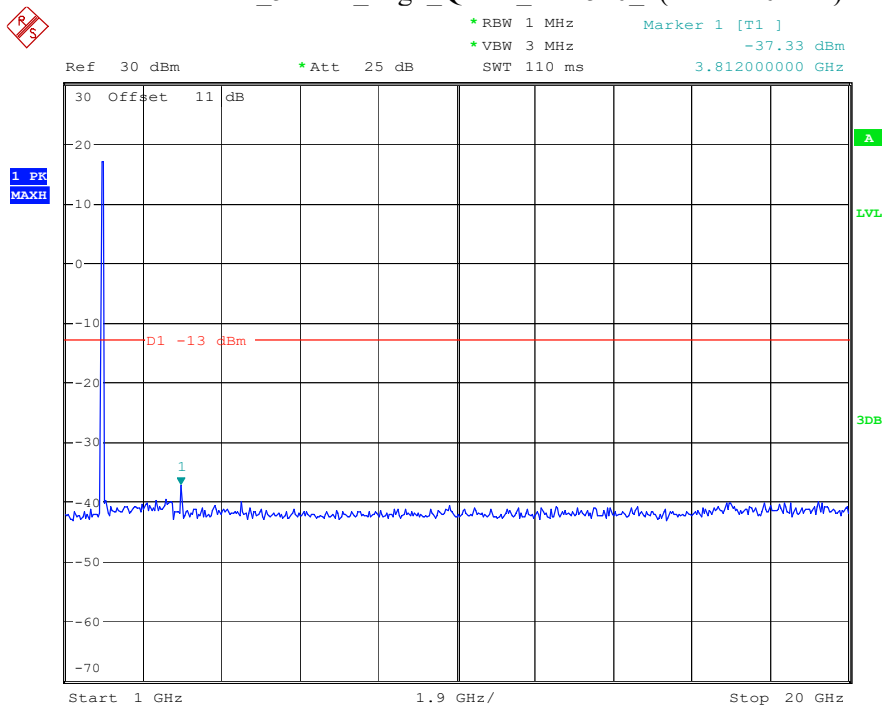

Date: 8.APR.2023 16:25:33

Band 2_5 MHz_Middle_QPSK_RB25#0_2(1GHz-20GHz)

Date: 8.APR.2023 16:25:43

Band 2_5 MHz_High_QPSK_RB25#0_1(30MHz-1GHz)

Date: 8.APR.2023 16:25:58

Band 2_5 MHz_High_QPSK_RB25#0_2(1GHz-20GHz)