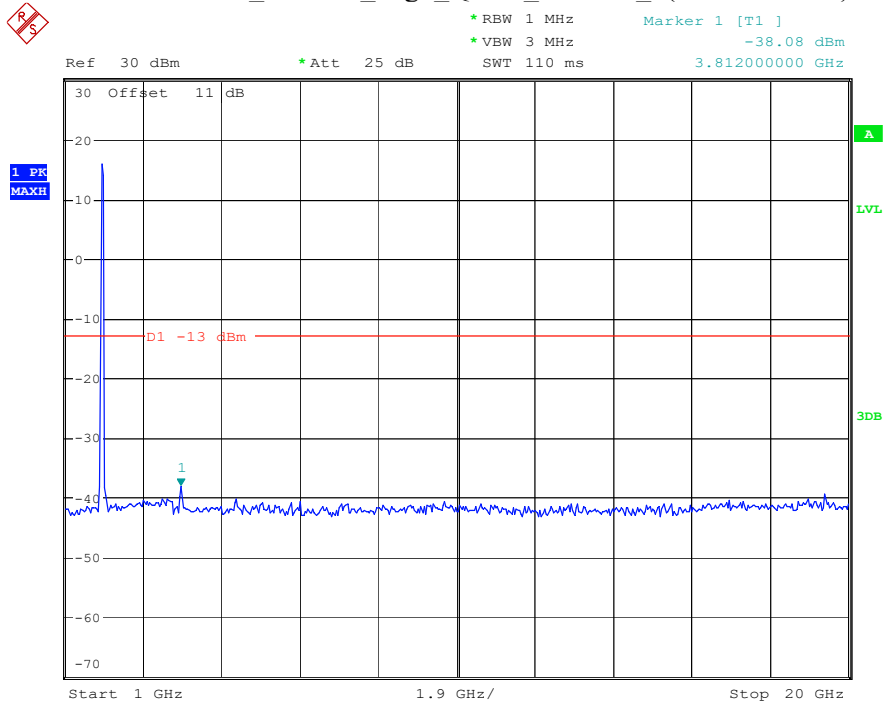

Date: 8.APR.2023 16:26:49

Band 2_10 MHz_Middle_QPSK_RB50#0_2(1GHz-20GHz)

Date: 8.APR.2023 16:26:59

Band 2_10 MHz_High_QPSK_RB50#0_1(30MHz-1GHz)

Date: 8.APR.2023 16:27:12

Band 2_10 MHz_High_QPSK_RB50#0_2(1GHz-20GHz)