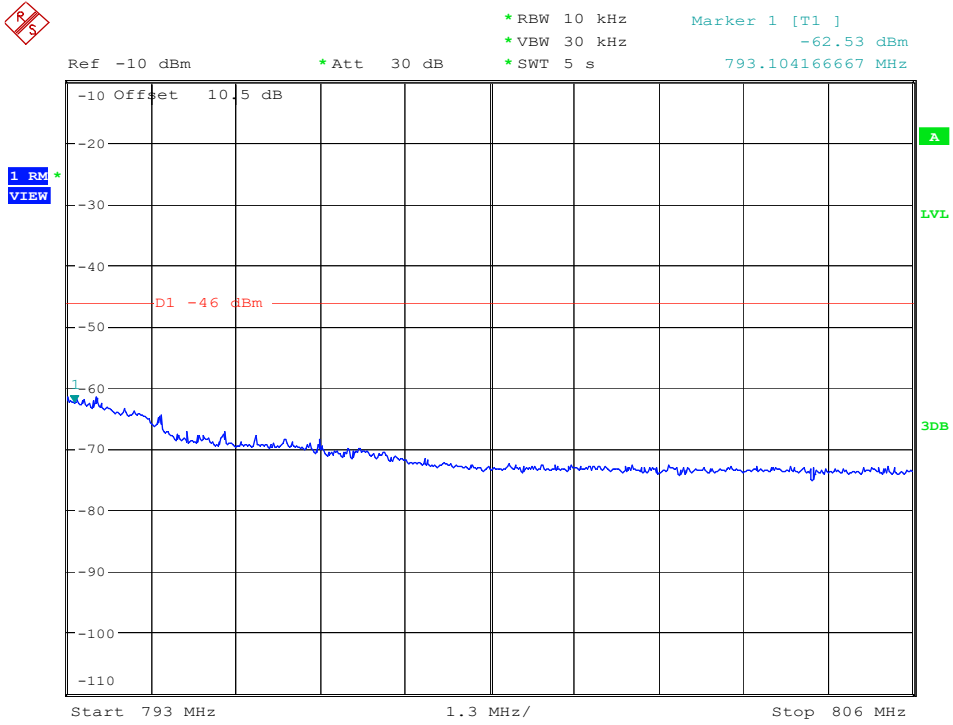

Band 13_5 MHz_Low_QPSK_RB25#0_4(793MHz-806MHz)

Date: 17.APR.2023 17:08:57