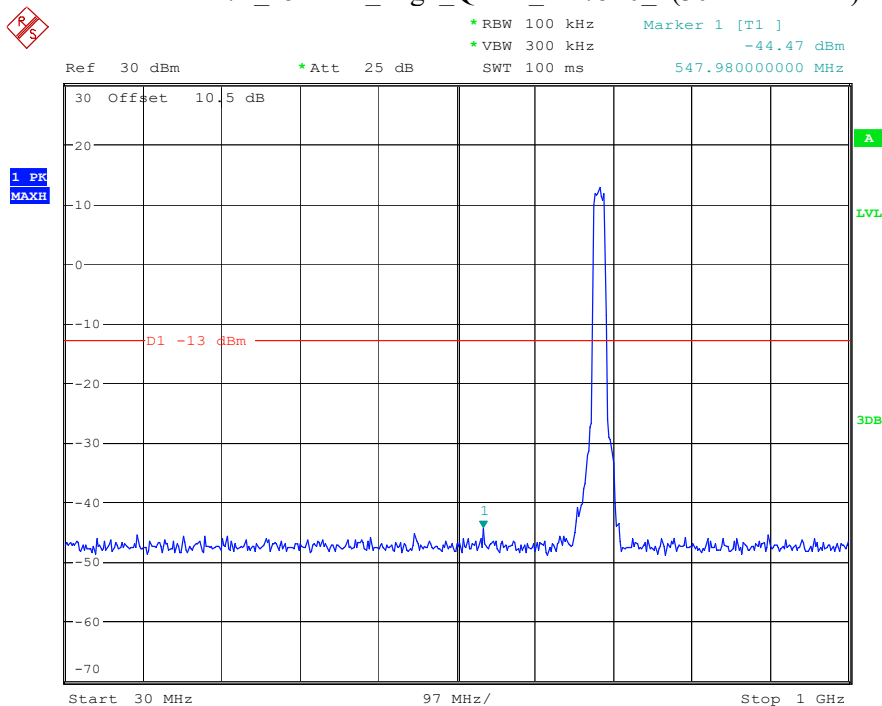

Band 71_15 MHz_High_QPSK_RB75#0_1(30MHz-1GHz)

Date: 9.APR.2023 10:16:23