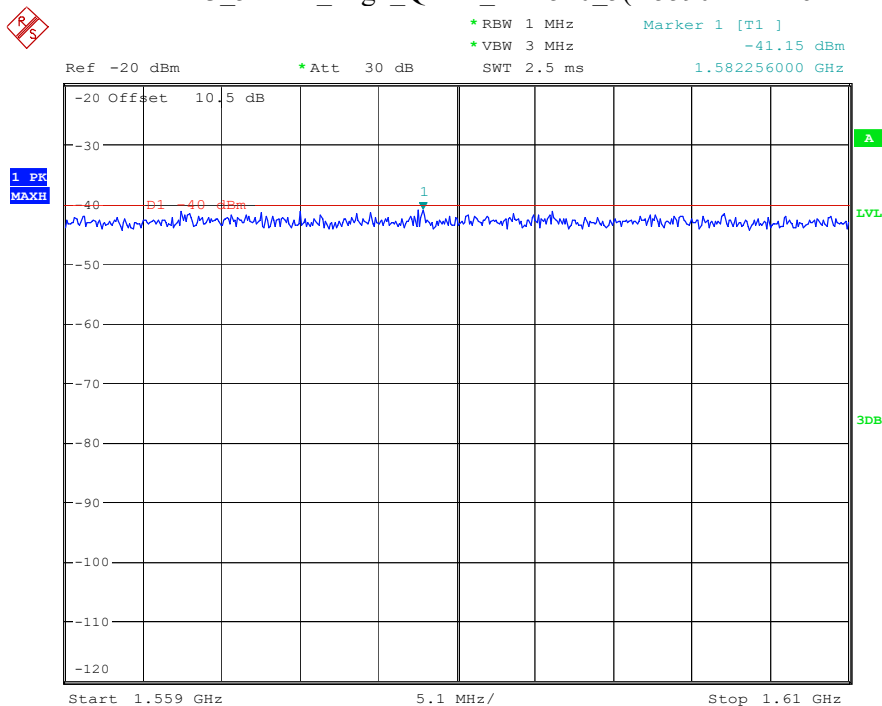

Date: 9.APR.2023 10:56:25

Band 13_5 MHz_High_QPSK_RB25#0_3(763MHz-775MHz)

Date: 17.APR.2023 16:45:01

Band 13_5 MHz_High_QPSK_RB25#0_4(793MHz-806MHz)

Date: 17.APR.2023 17:11:21

Band 13_5 MHz_High_QPSK_RB25#0_5(1.5590GHz-1.61GHz)