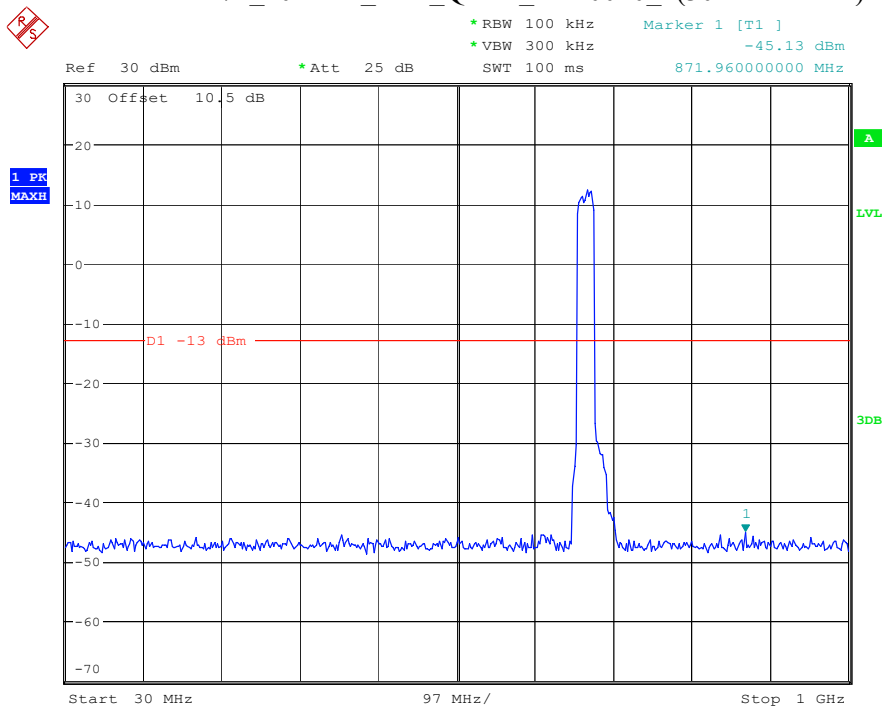

Band 71_20 MHz_Low_QPSK_RB100#0_1(30MHz-1GHz)

Date: 9.APR.2023 10:17:40