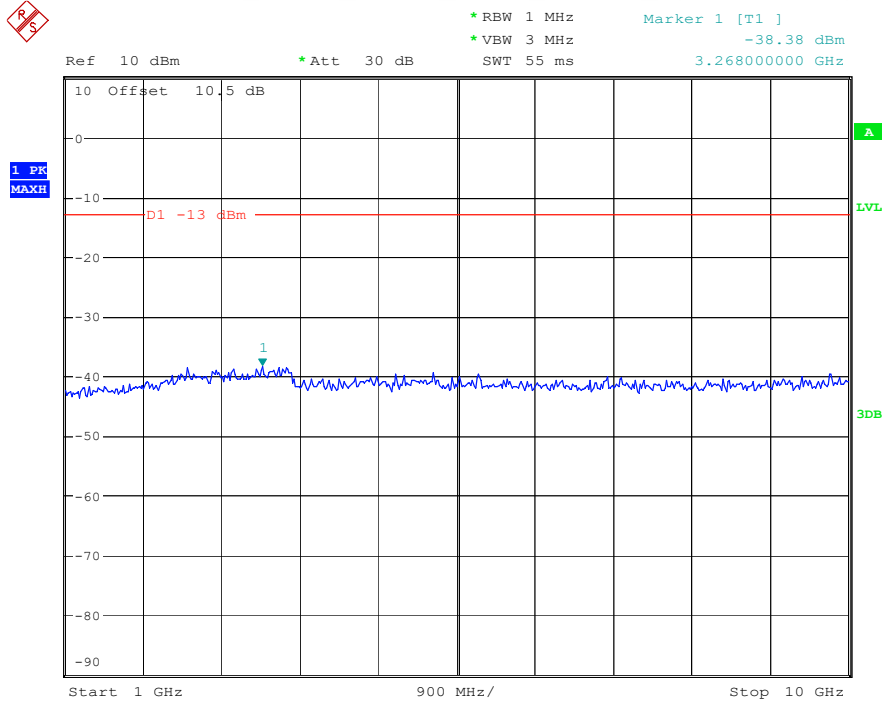

Band 5_5 MHz_Middle_QPSK_RB25#0_2(1GHz-10GHz)

Date: 9.APR.2023 09:56:45