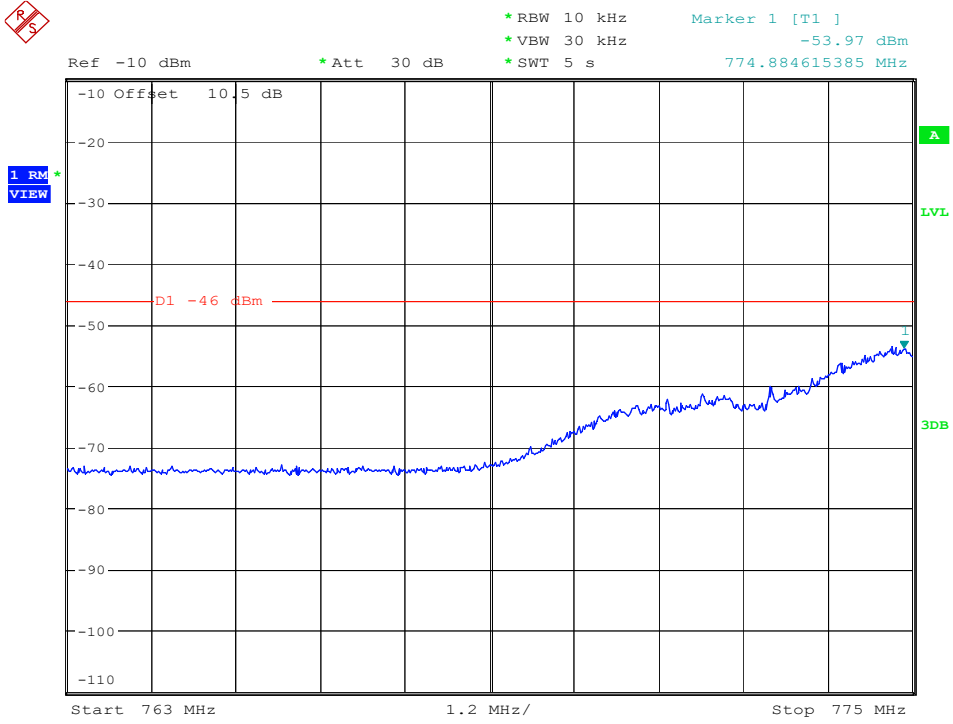

Band 13_5 MHz_High_QPSK_RB25#0_3(763MHz-775MHz)

Date: 17.APR.2023 16:45:01