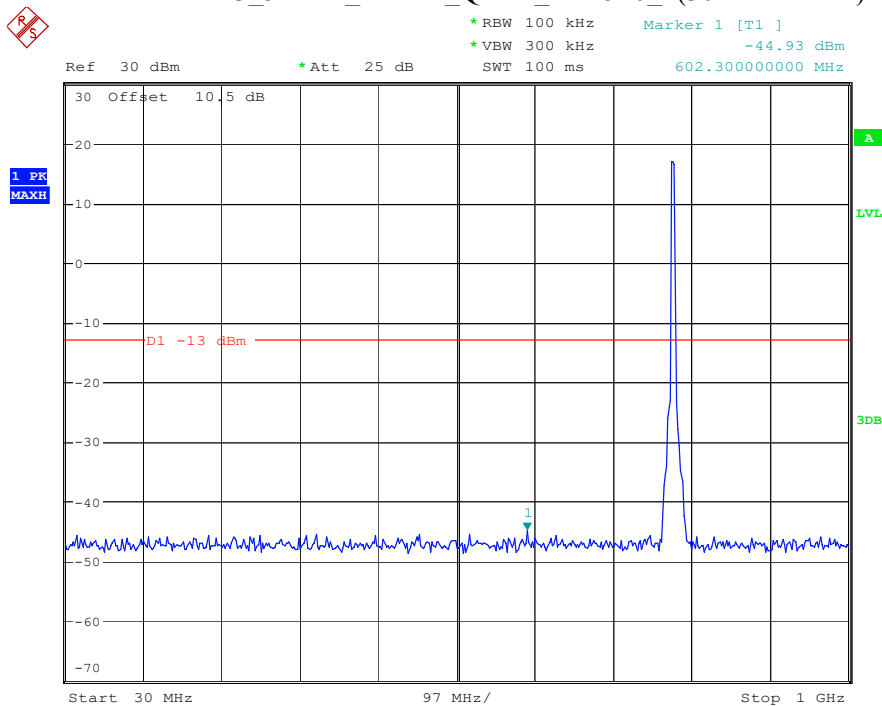

Date: 17.APR.2023 17:32:56

Band 13_5 MHz_Low_QPSK_RB25#0_4(793MHz-806MHz)

Date: 17.APR.2023 17:08:57

Band 13_5 MHz_Low_QPSK_RB25#0_5(1.559GHz-1.61GHz)

Date: 9.APR.2023 10:54:58

Band 13_5 MHz_Middle_QPSK_RB25#0_1(30MHz-1GHz)