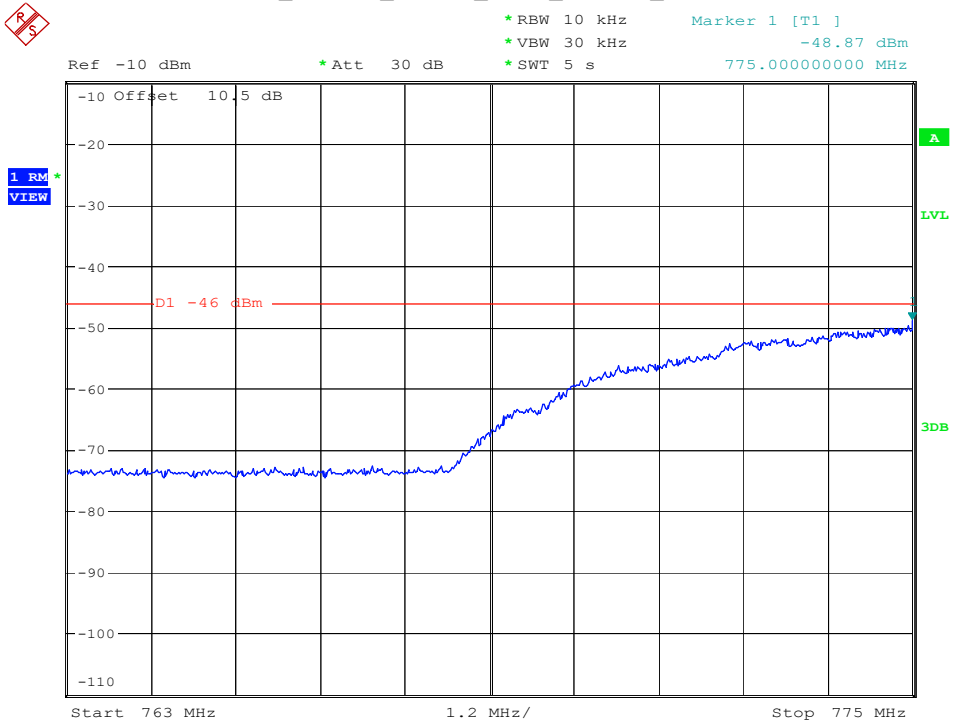

Date: 9.APR.2023 10:57:00

Band 13_10 MHz_Middle_QPSK_RB50#0_1(30MHz-1GHz)

Date: 9.APR.2023 10:58:04

Band 13_10 MHz_Middle_QPSK_RB50#0_2(1GHz-10GHz)

Date: 9.APR.2023 10:58:14

Band 13_10 MHz_Middle_QPSK_RB50#0_3(763MHz-775MHz)