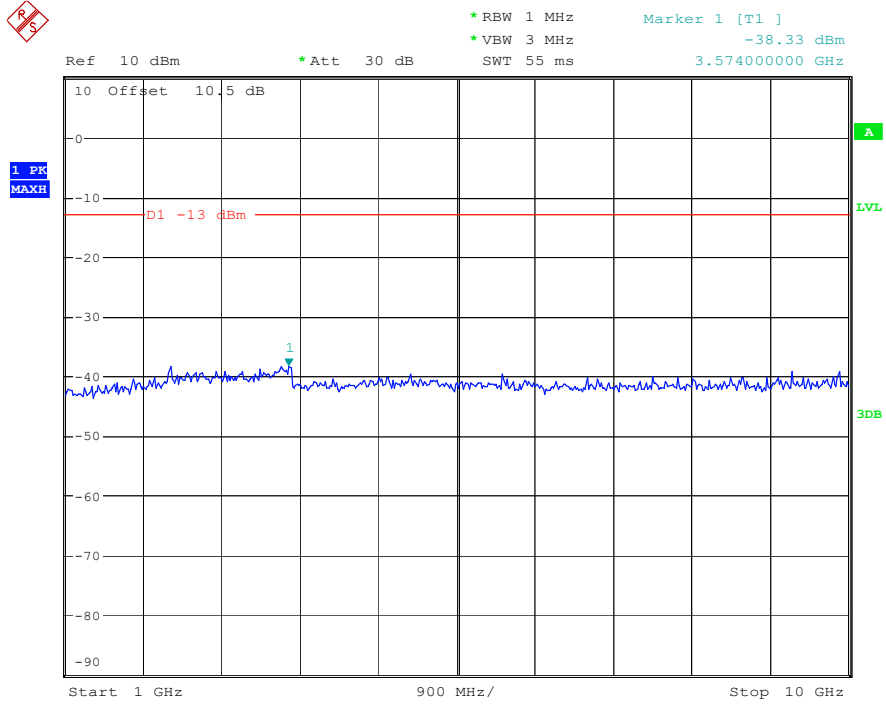

Band 71_15 MHz_Middle_QPSK_RB75#0_2(1GHz-10GHz)

Date: 9.APR.2023 10:16:06