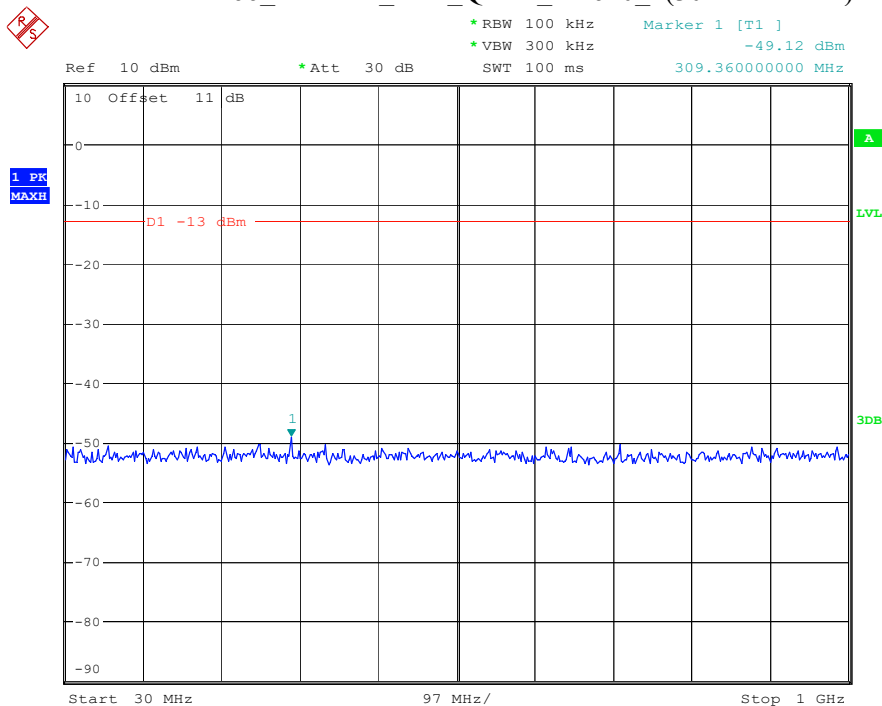

Band 66_1.4 MHz_Low_QPSK_RB6#0_1(30MHz-1GHz)

Date: 8.APR.2023 16:41:38