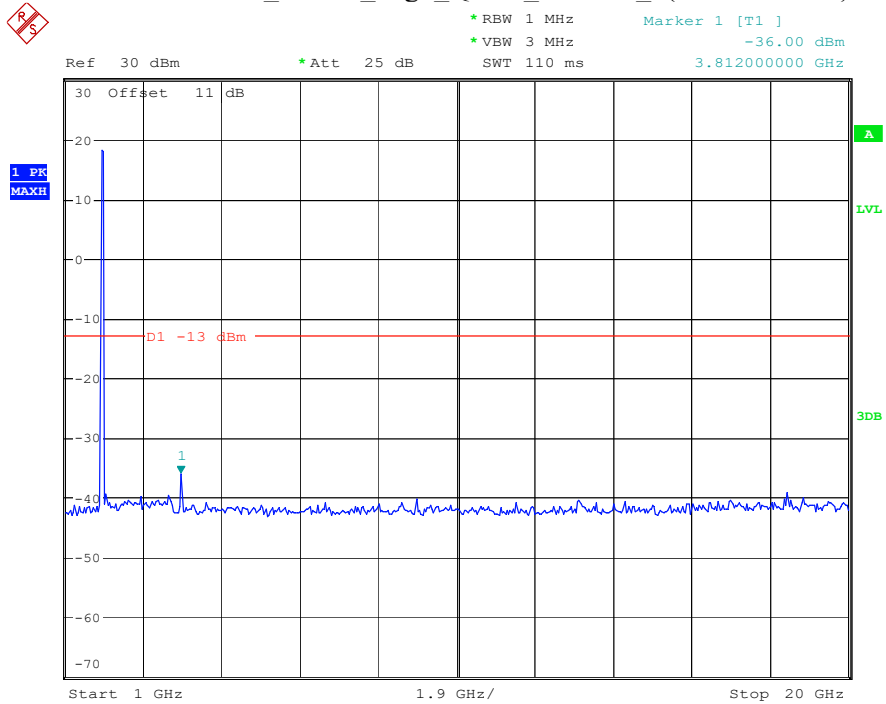

Date: 8.APR.2023 16:44:15

Band 66_3 MHz_Middle_QPSK_RB15#0_2(1GHz-20GHz)

Date: 8.APR.2023 16:44:25

Band 66_3 MHz_High_QPSK_RB15#0_1(30MHz-1GHz)

Date: 8.APR.2023 16:44:37

Band 66_3 MHz_High_QPSK_RB15#0_2(1GHz-20GHz)