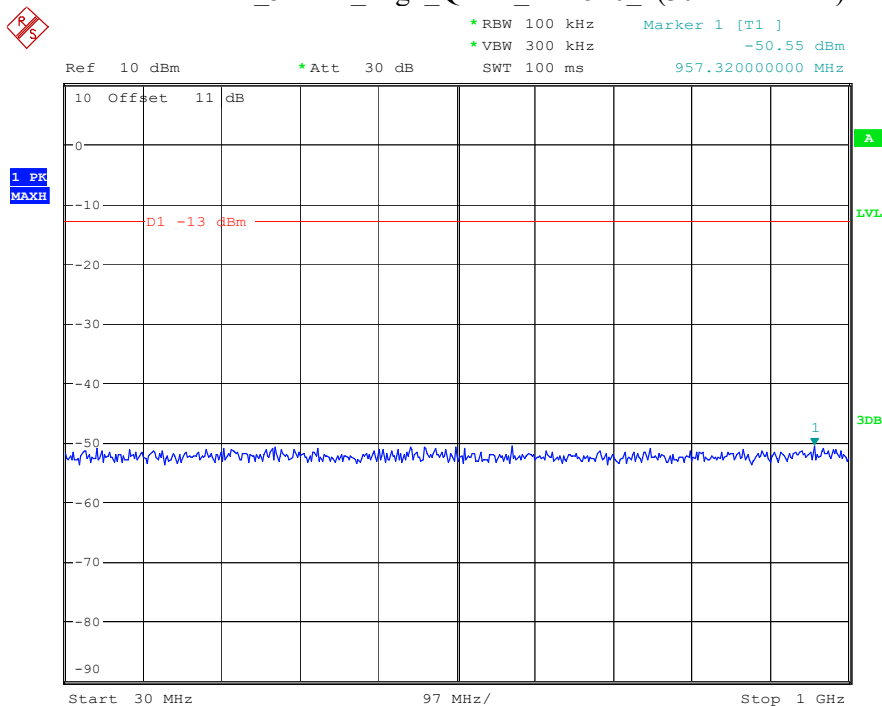

Band 4_5 MHz_High_QPSK_RB25#0_1(30MHz-1GHz)

Date: 8.APR.2023 16:35:01