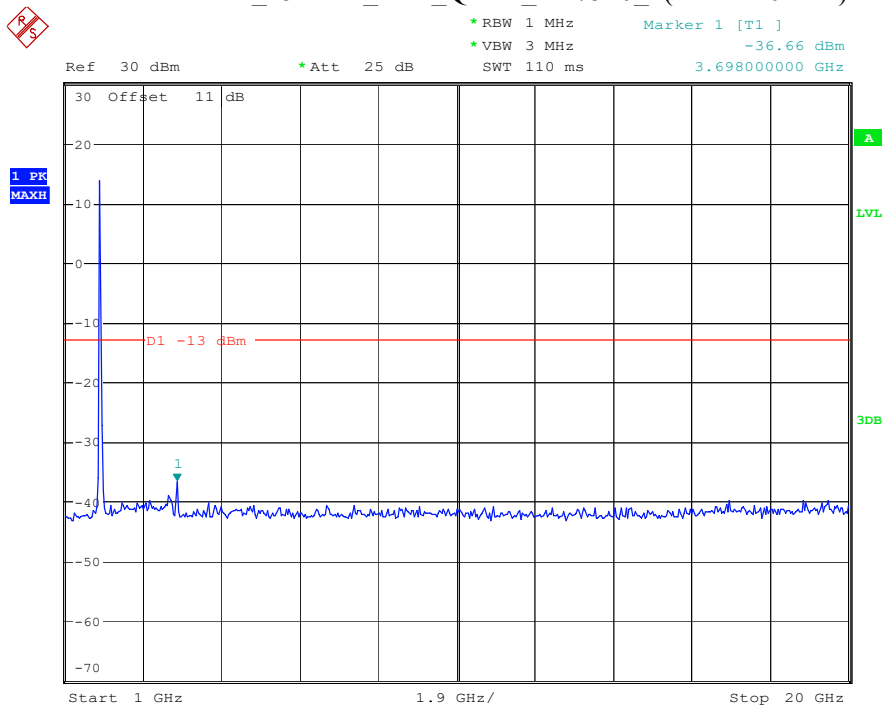

Band 2_15 MHz_Low_QPSK_RB75#0_2(1GHz-20GHz)

Date: 8.APR.2023 16:27:48