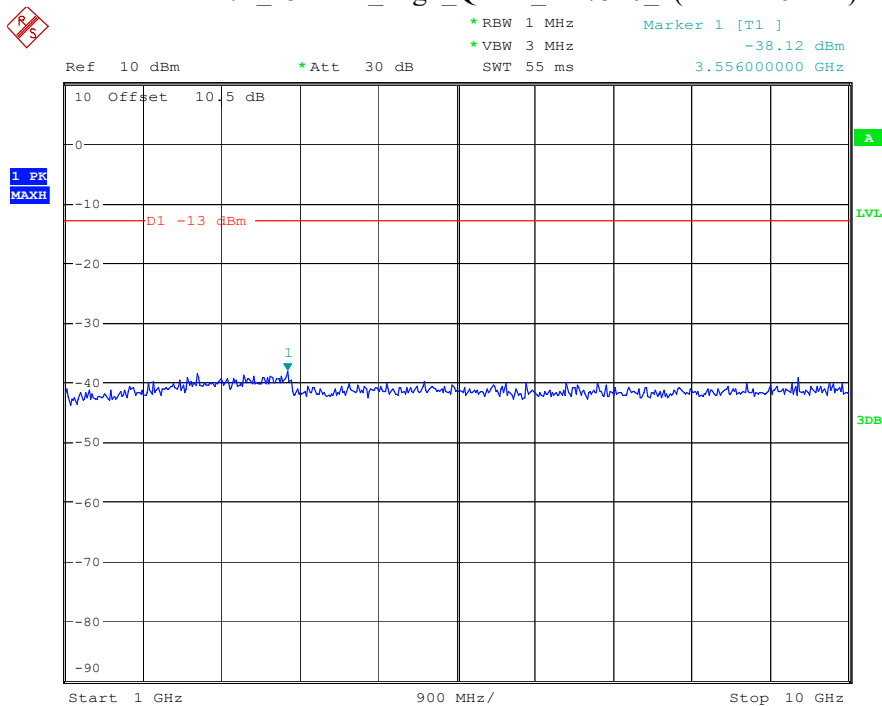

Date: 9.APR.2023 10:15:56

Band 71_15 MHz_Middle_QPSK_RB75#0_2(1GHz-10GHz)

Date: 9.APR.2023 10:16:06

Band 71_15 MHz_High_QPSK_RB75#0_1(30MHz-1GHz)

Date: 9.APR.2023 10:16:23

Band 71_15 MHz_High_QPSK_RB75#0_2(1GHz-10GHz)