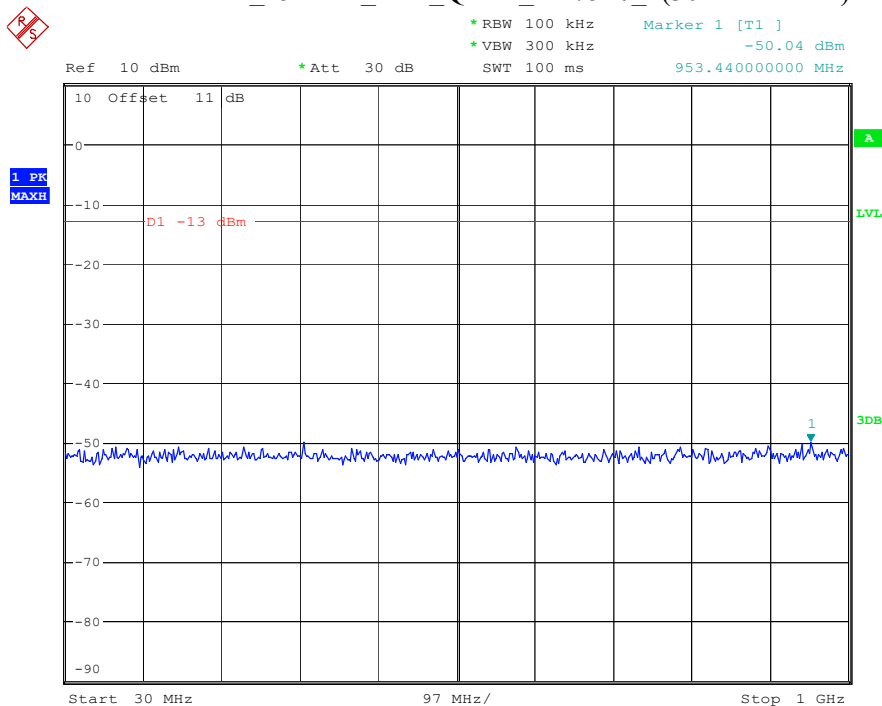

Band 2_15 MHz_Low_QPSK_RB75#0_1(30MHz-1GHz)

Date: 8.APR.2023 16:27:38