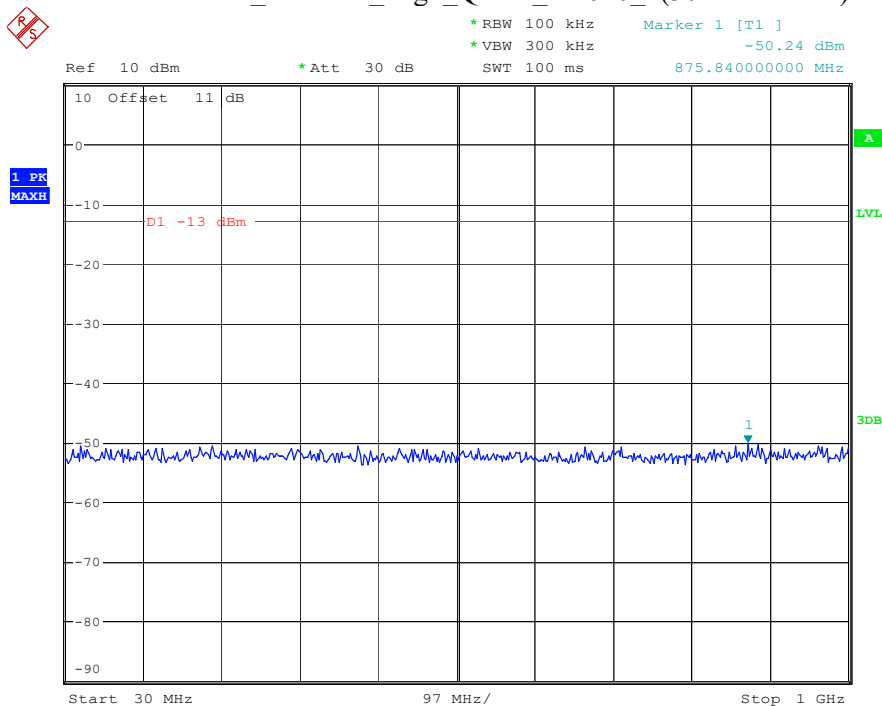

Band 2_1.4 MHz_High_QPSK_RB6#0_1(30MHz-1GHz)

Date: 8.APR.2023 16:23:37