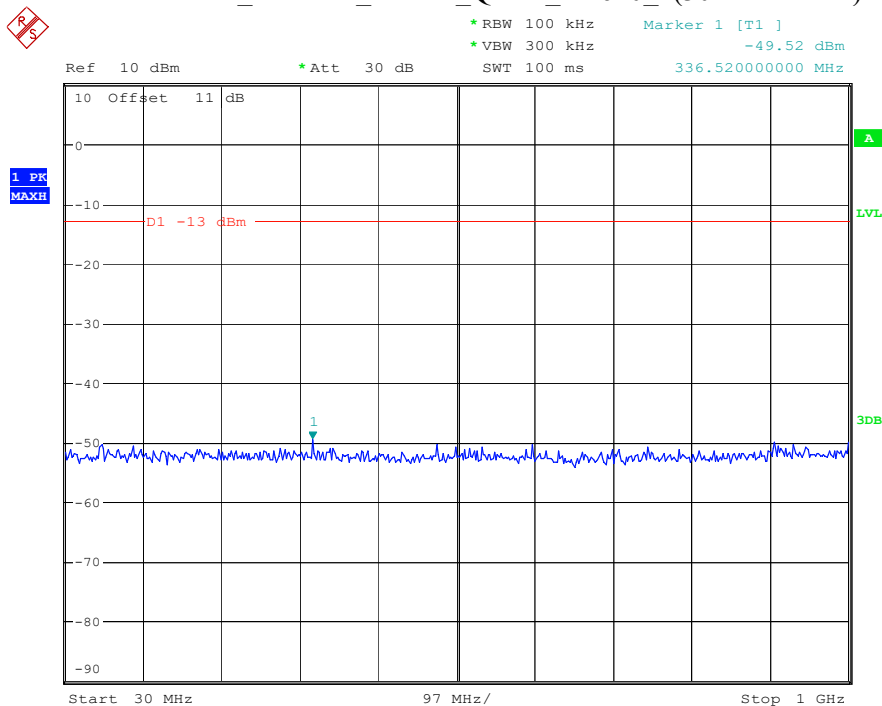

Please refer to following plots:

Band 2_1.4 MHz_Low_QPSK_RB6#0_1(30MHz-1GHz)

Date: 8.APR.2023 16:20:52

Band 2_1.4 MHz_Low_QPSK_RB6#0_2(1GHz-20GHz)

Date: 8.APR.2023 16:21:02

Band 2_1.4 MHz_Middle_QPSK_RB6#0_1(30MHz-1GHz)