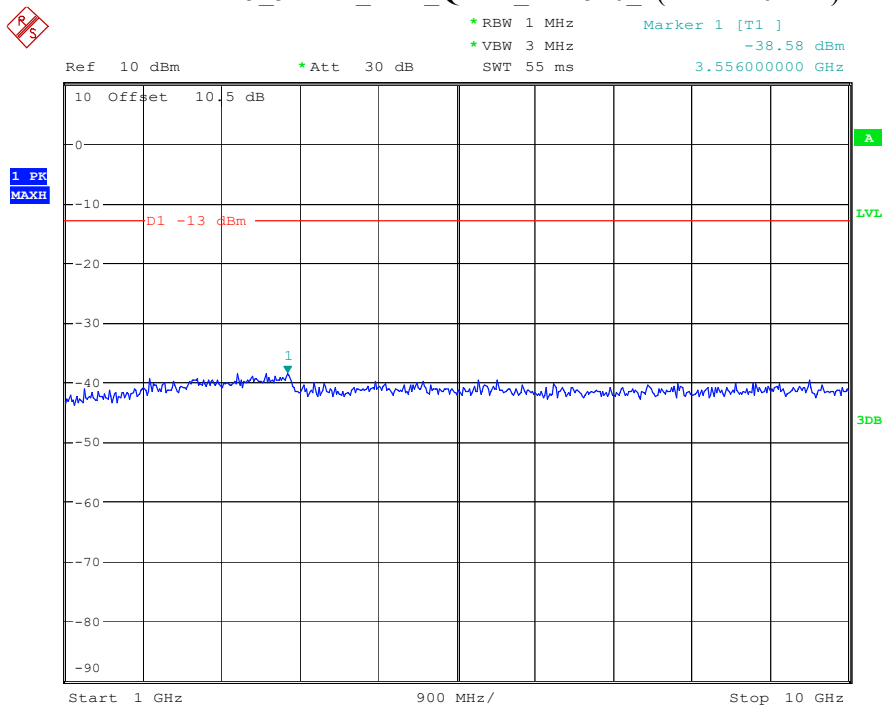

Band 5_5 MHz_Low_QPSK_RB25#0_2(1GHz-10GHz)

Date: 9.APR.2023 09:56:18