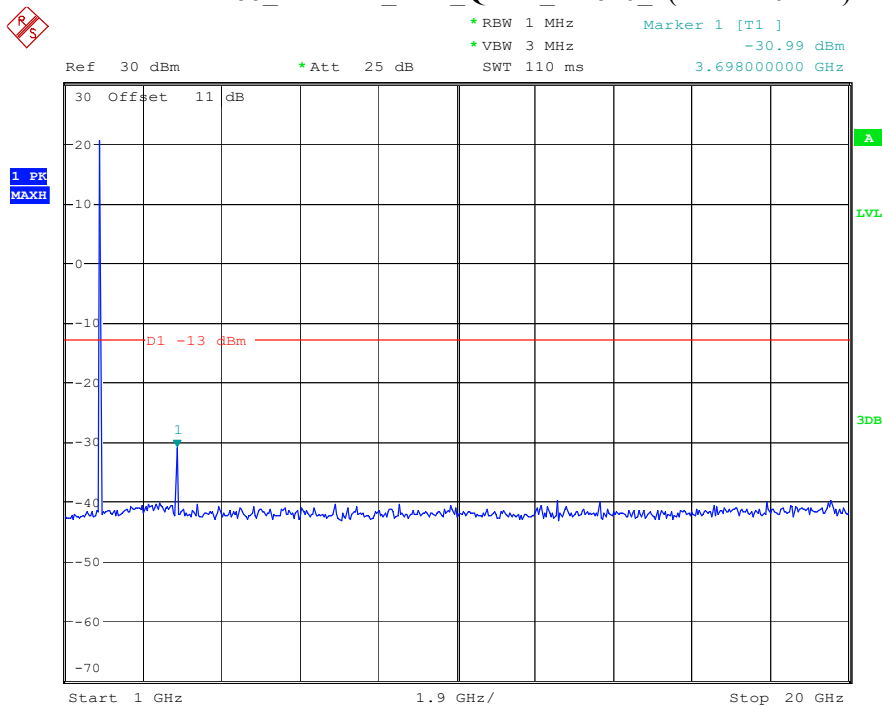

Band 66_1.4 MHz_Low_QPSK_RB6#0_2(1GHz-20GHz)

Date: 8.APR.2023 16:41:48