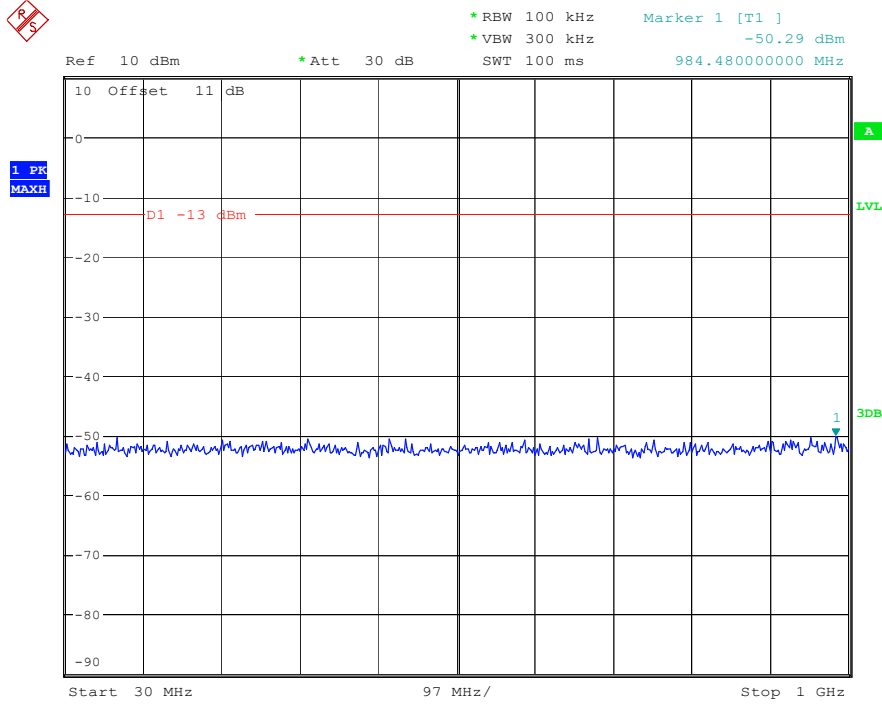

Date: 8.APR.2023 16:27:22

Band 2_15 MHz_Low_QPSK_RB75#0_1(30MHz-1GHz)

Date: 8.APR.2023 16:27:38

Band 2_15 MHz_Low_QPSK_RB75#0_2(1GHz-20GHz)

Date: 8.APR.2023 16:27:48

Band 2_15 MHz_Middle_QPSK_RB75#0_1(30MHz-1GHz)