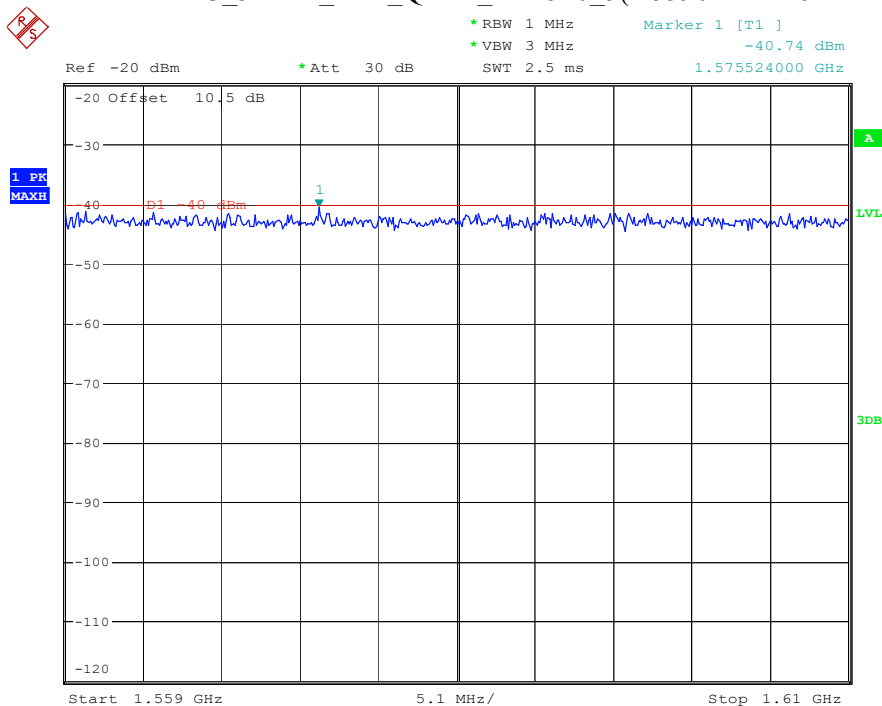

Band 13_5 MHz_Low_QPSK_RB25#0_5(1.559GHz-1.61GHz)

Date: 9.APR.2023 10:54:58