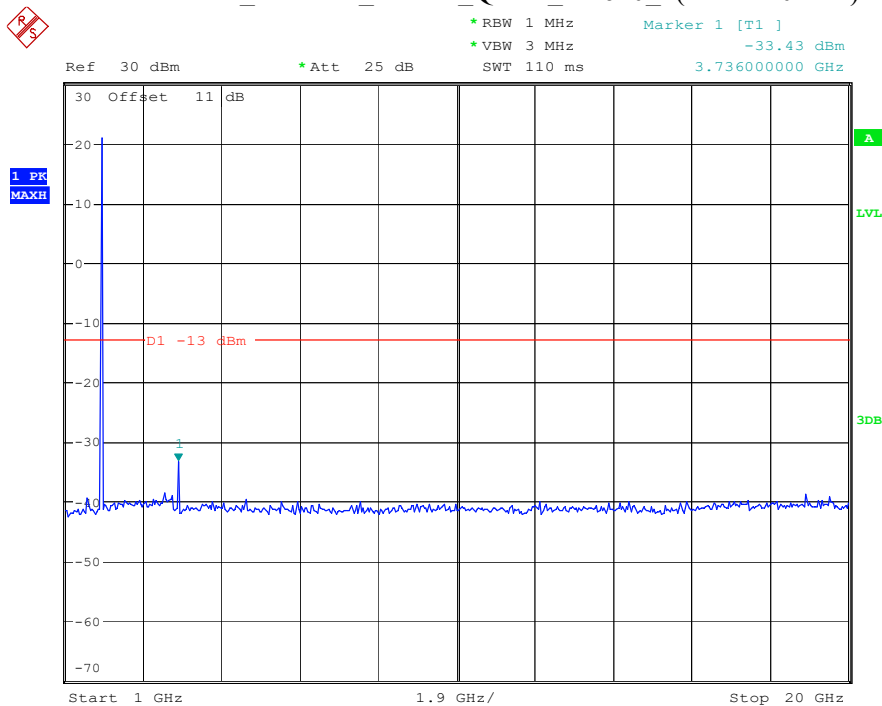

Band 2_1.4 MHz_Middle_QPSK_RB6#0_2(1GHz-20GHz)

Date: 8.APR.2023 16:22:27