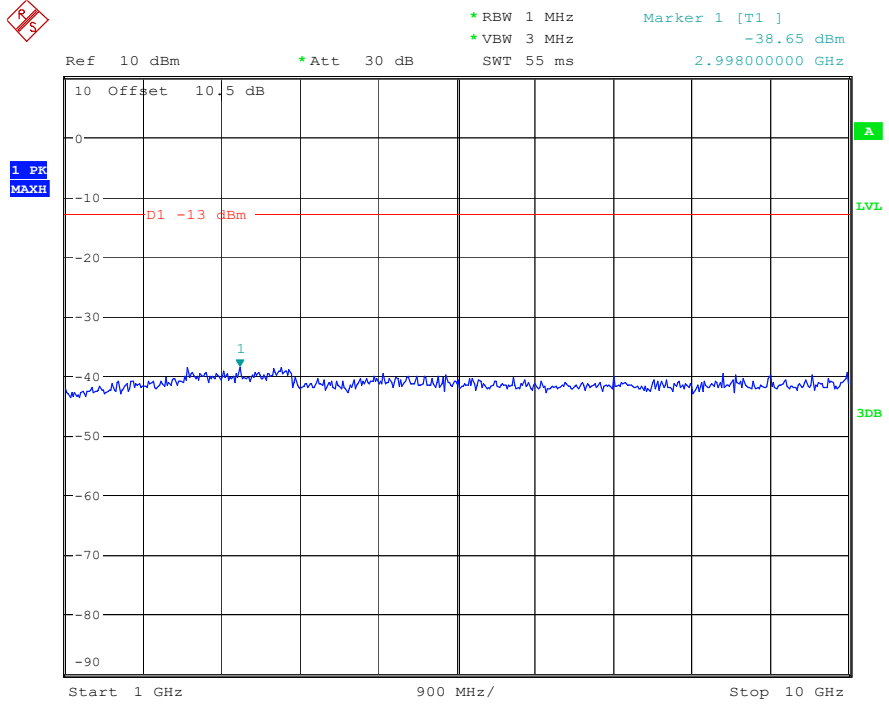

Band 13_10 MHz_Middle_QPSK_RB50#0_2(1GHz-10GHz)

Date: 9.APR.2023 10:58:14