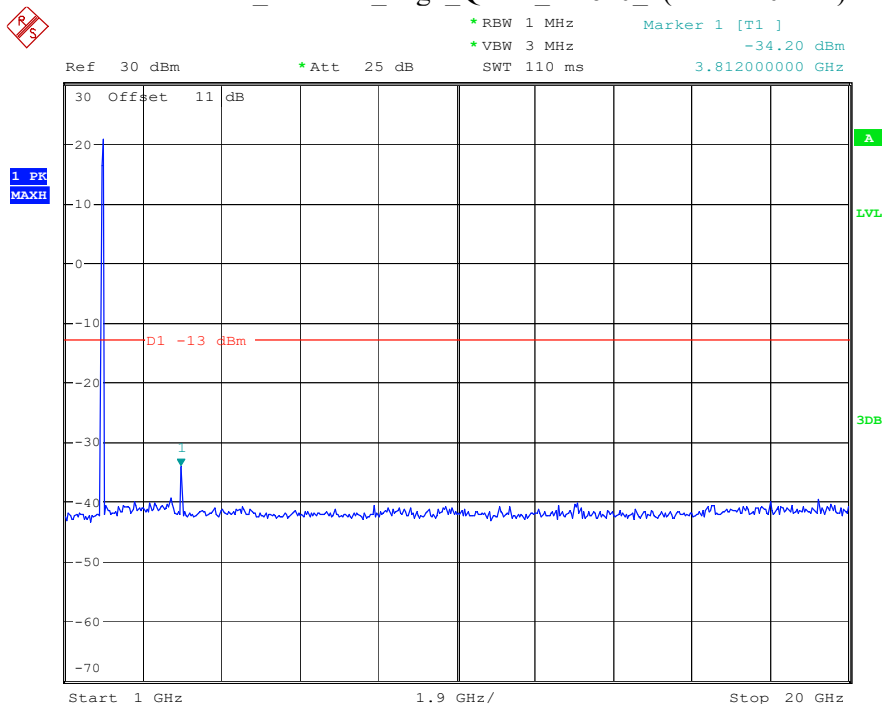

Date: 8.APR.2023 16:21:17

Band 2_1.4 MHz_Middle_QPSK_RB6#0_2(1GHz-20GHz)

Date: 8.APR.2023 16:22:27

Band 2_1.4 MHz_High_QPSK_RB6#0_1(30MHz-1GHz)

Date: 8.APR.2023 16:23:37

Band 2_1.4 MHz_High_QPSK_RB6#0_2(1GHz-20GHz)