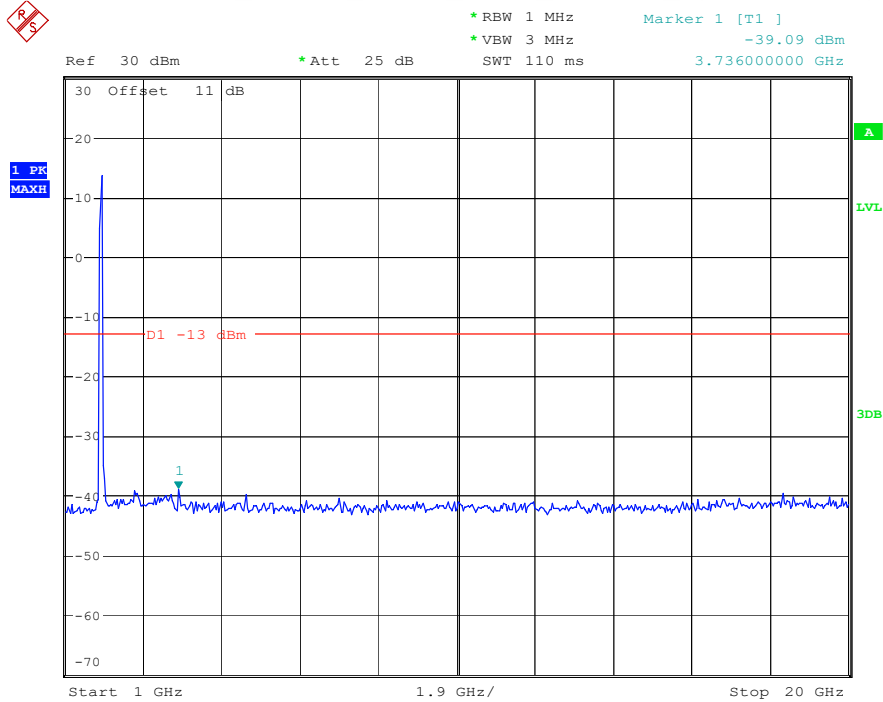

Band 66_20 MHz_Middle_QPSK_RB100#0_2(1GHz-20GHz)

Date: 8.APR.2023 16:49:15