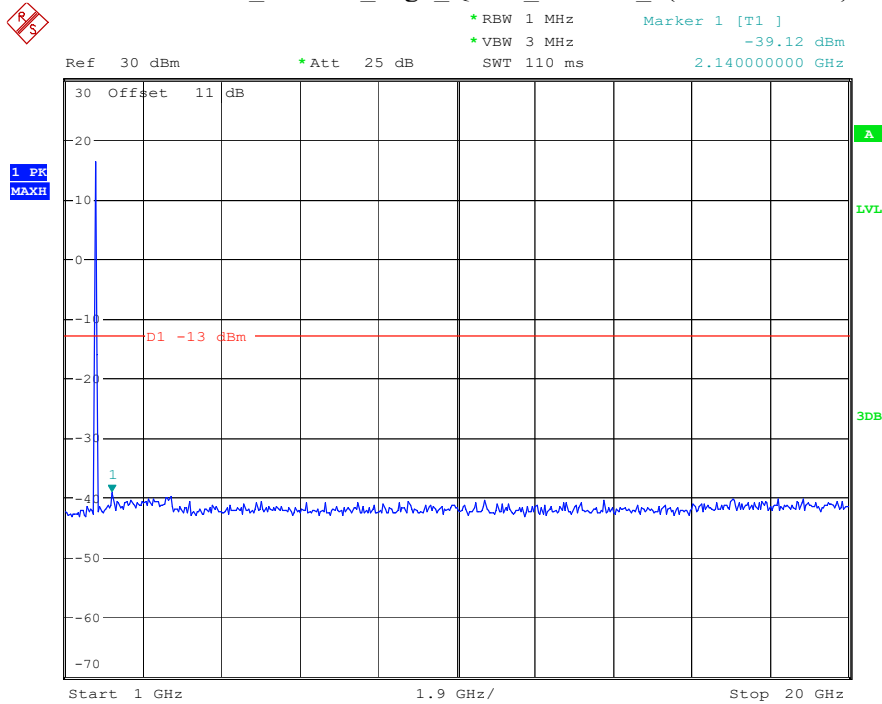

Date: 8.APR.2023 16:35:55

Band 4_10 MHz_Middle_QPSK_RB50#0_2(1GHz-20GHz)

Date: 8.APR.2023 16:36:05

Band 4_10 MHz_High_QPSK_RB50#0_1(30MHz-1GHz)

Date: 8.APR.2023 16:36:18

Band 4_10 MHz_High_QPSK_RB50#0_2(1GHz-20GHz)