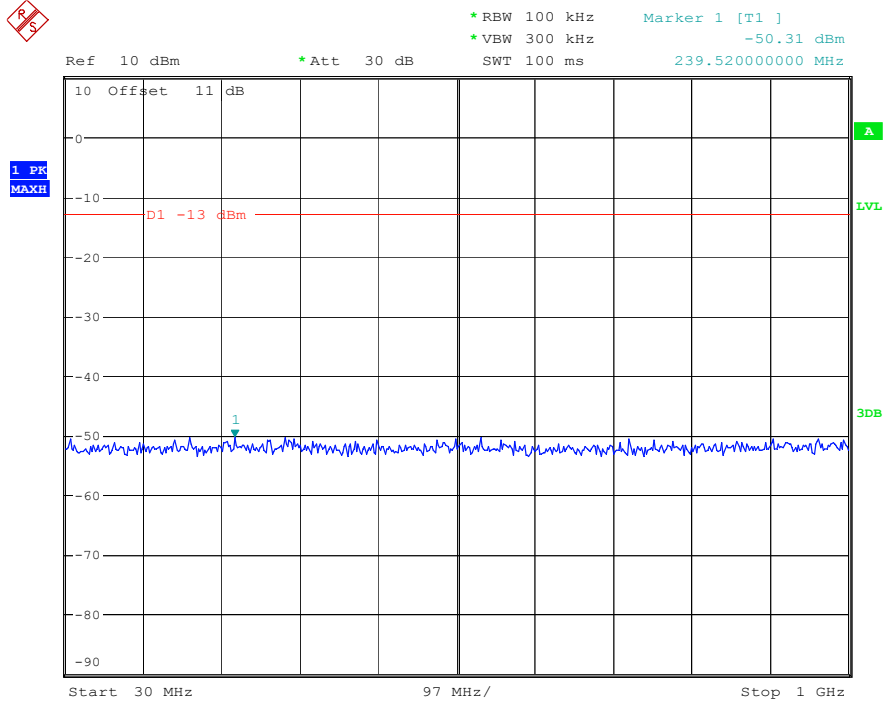

Date: 8.APR.2023 16:26:08

Band 2_10 MHz_Low_QPSK_RB50#0_1(30MHz-1GHz)

Date: 8.APR.2023 16:26:23

Band 2_10 MHz_Low_QPSK_RB50#0_2(1GHz-20GHz)

Date: 8.APR.2023 16:26:33

Band 2_10 MHz_Middle_QPSK_RB50#0_1(30MHz-1GHz)