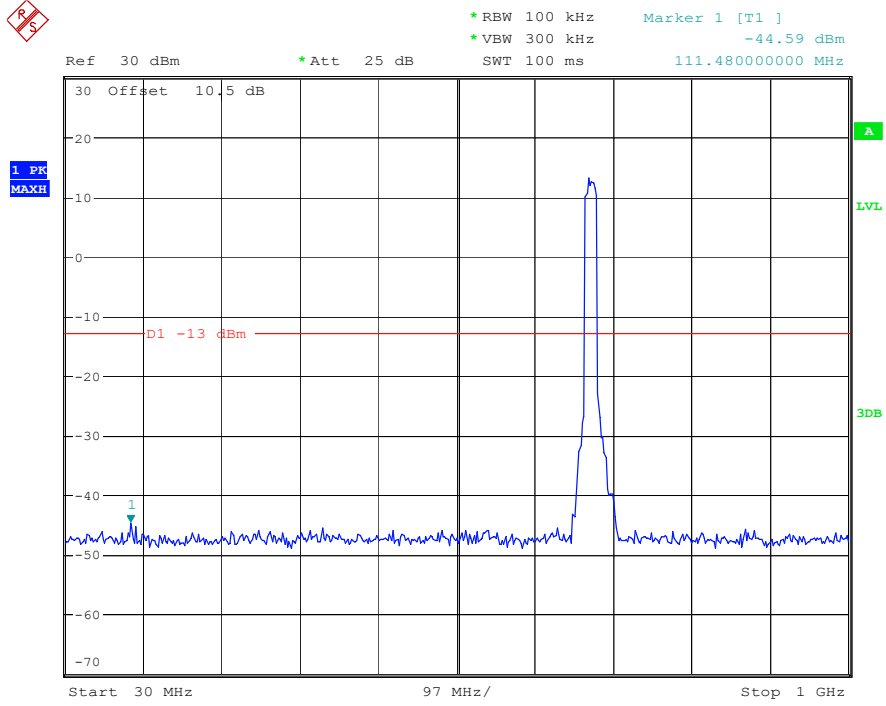

Date: 9.APR.2023 10:13:59

Band 71_15 MHz_Low_QPSK_RB75#0_1(30MHz-1GHz)

Date: 9.APR.2023 10:15:29

Band 71_15 MHz_Low_QPSK_RB75#0_2(1GHz-10GHz)

Date: 9.APR.2023 10:15:39

Band 71_15 MHz_Middle_QPSK_RB75#0_1(30MHz-1GHz)