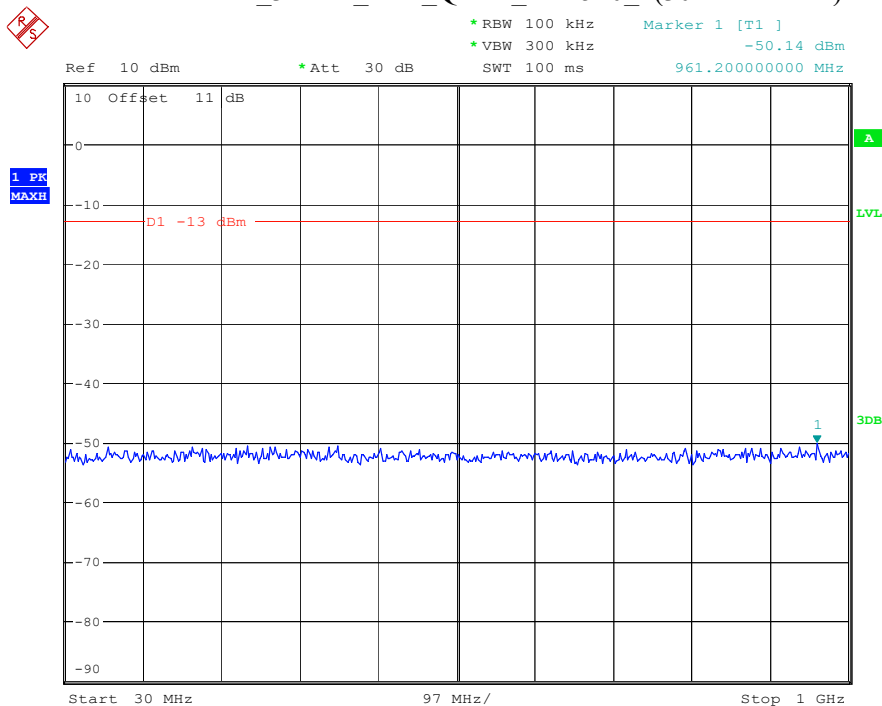

Band 2_3 MHz_Low_QPSK_RB15#0_1(30MHz-1GHz)

Date: 8.APR.2023 16:24:02