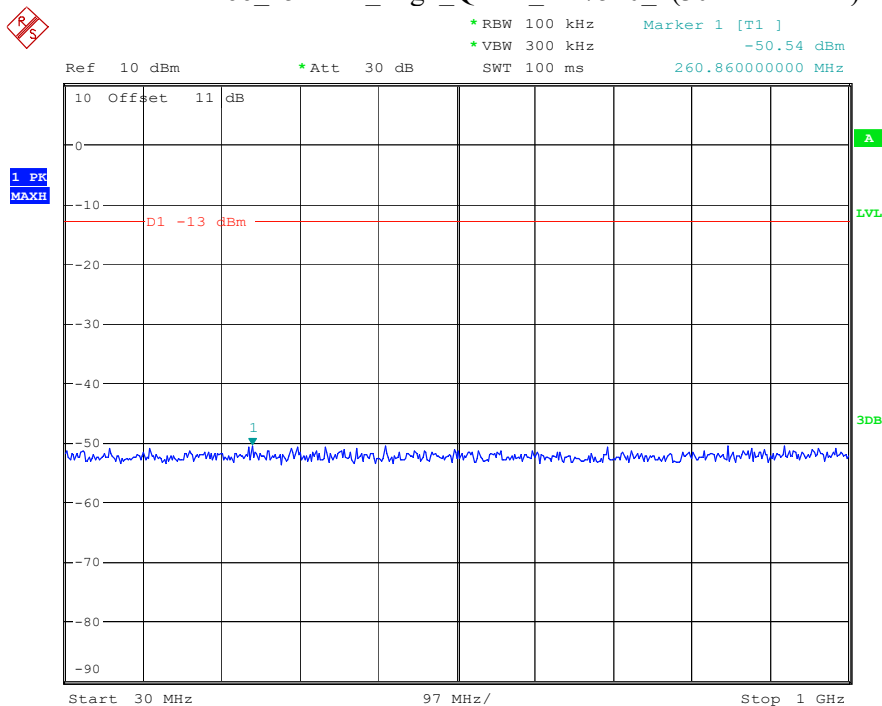

Band 66_15 MHz_High_QPSK_RB75#0_1(30MHz-1GHz)

Date: 8.APR.2023 16:48:12