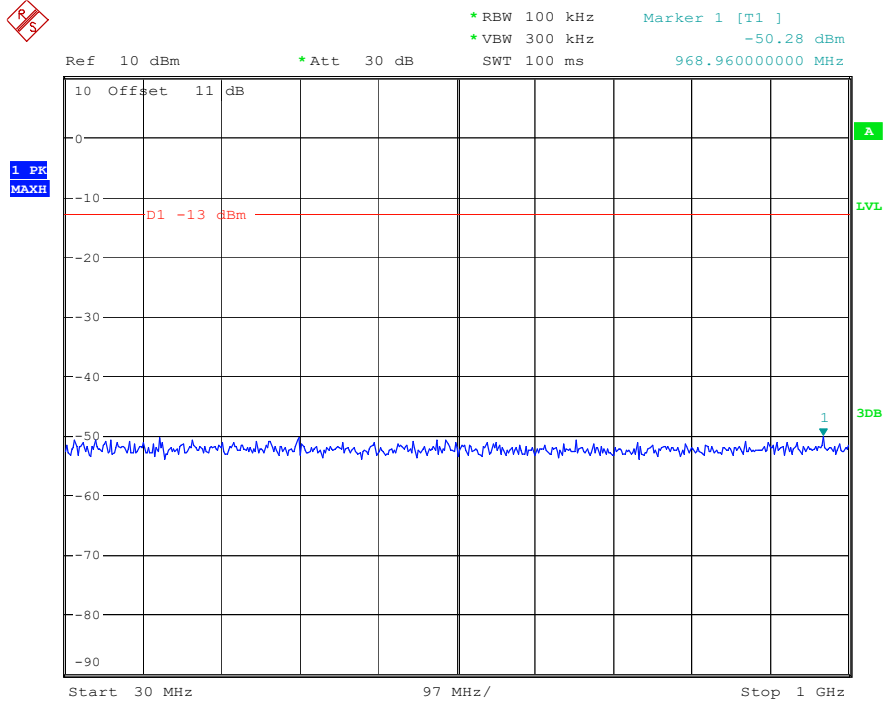

Date: 8.APR.2023 16:37:44

Band 4_20 MHz_Low_QPSK_RB100#0_1(30MHz-1GHz)

Date: 8.APR.2023 16:38:00

Band 4_20 MHz_Low_QPSK_RB100#0_2(1GHz-20GHz)

Date: 8.APR.2023 16:38:10

Band 4_20 MHz_Middle_QPSK_RB100#0_1(30MHz-1GHz)