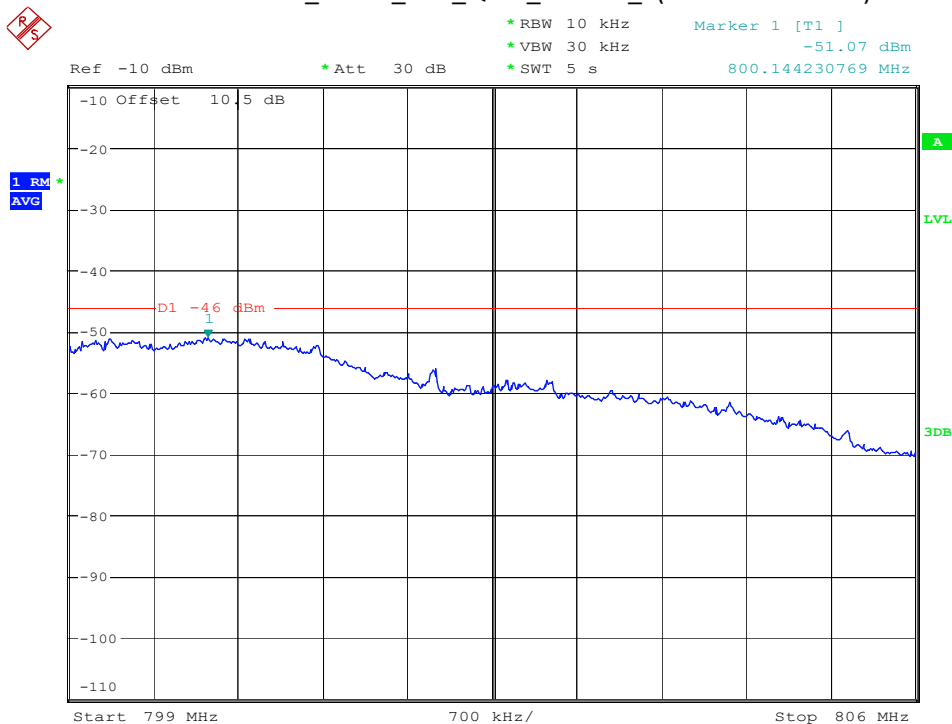

Date: 9.APR.2023 17:07:34

Band 14_5 MHz_Low_QPSK_RB25#0_2(1GHz-10GHz)

Date: 9.APR.2023 17:07:44

Band 14_5 MHz_Low_QPSK_RB25#0_3(763MHz-775MHz)

Date: 18.APR.2023 12:01:25

Band 14_5 MHz_Low_QPSK_RB25#0_4(799MHz-806MHz)