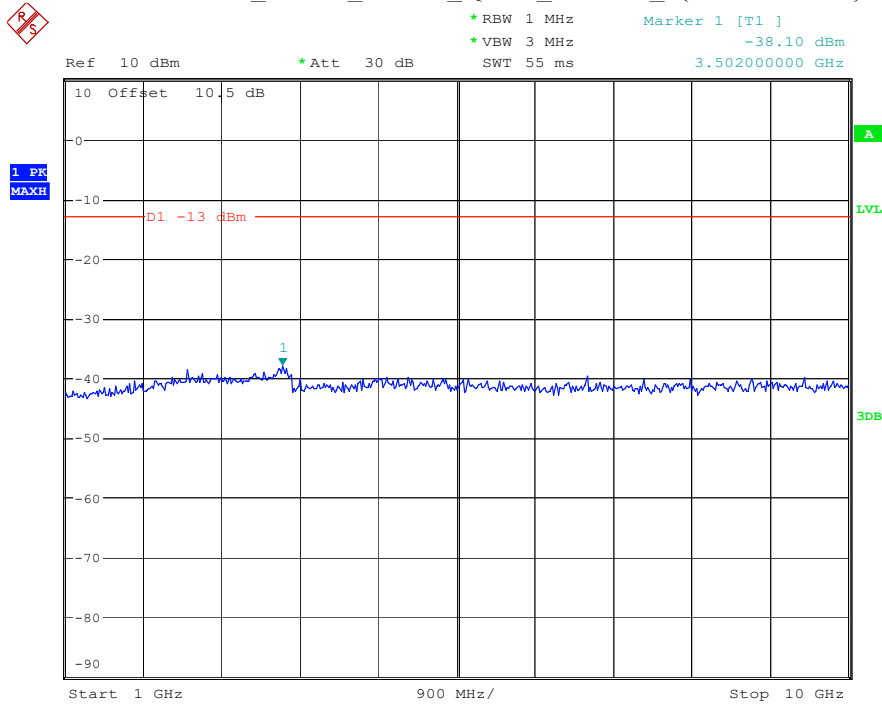

Band 71_5 MHz_Middle_QPSK_RB25#0_2(1GHz-10GHz)

Date: 9.APR.2023 10:09:09