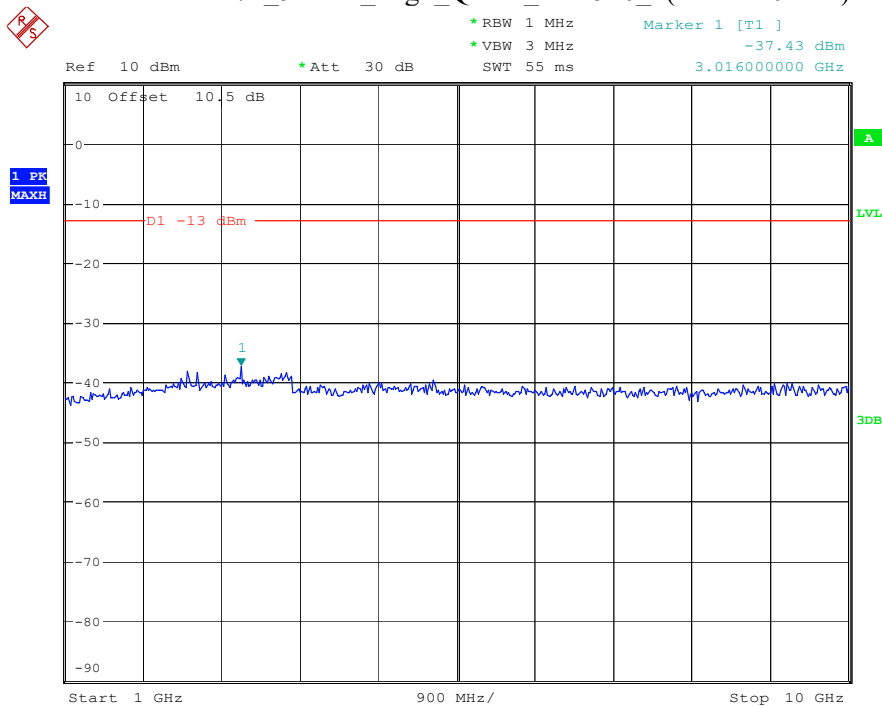

Date: 9.APR.2023 10:08:59

Band 71_5 MHz_Middle_QPSK_RB25#0_2(1GHz-10GHz)

Date: 9.APR.2023 10:09:09

Band 71_5 MHz_High_QPSK_RB25#0_1(30MHz-1GHz)

Date: 9.APR.2023 10:09:23

Band 71_5 MHz_High_QPSK_RB25#0_2(1GHz-10GHz)