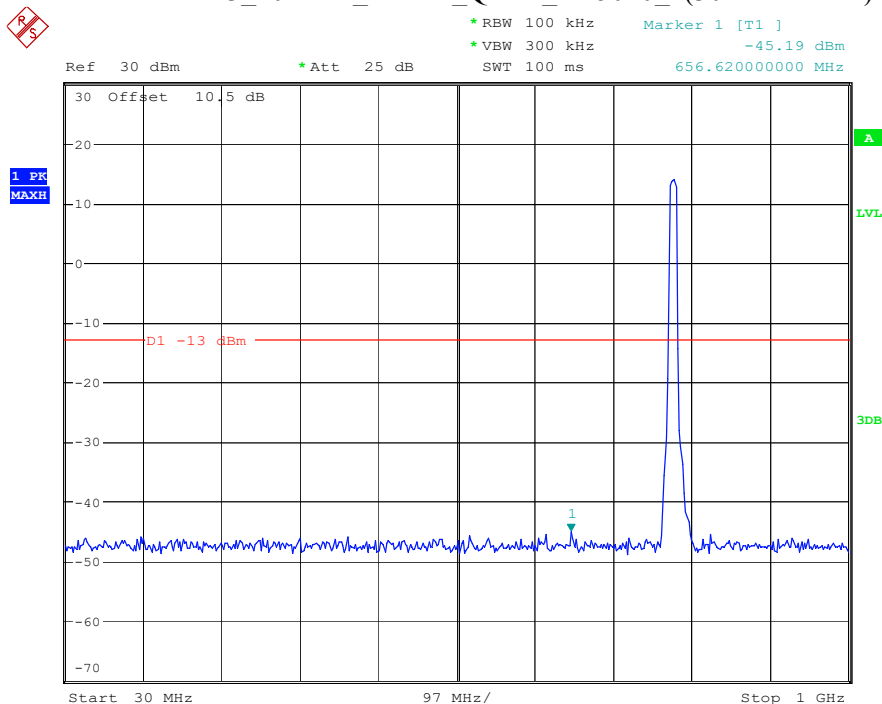

Band 13_10 MHz_Middle_QPSK_RB50#0_1(30MHz-1GHz)

Date: 9.APR.2023 10:58:04