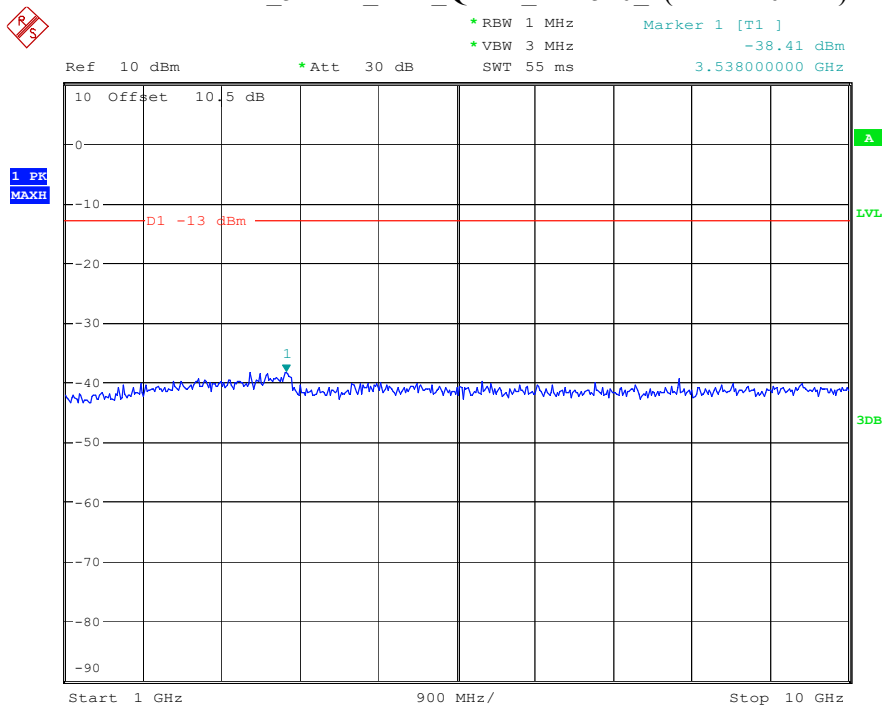

Band 12_5 MHz_Low_QPSK_RB25#0_2(1GHz-10GHz)

Date: 9.APR.2023 10:04:52