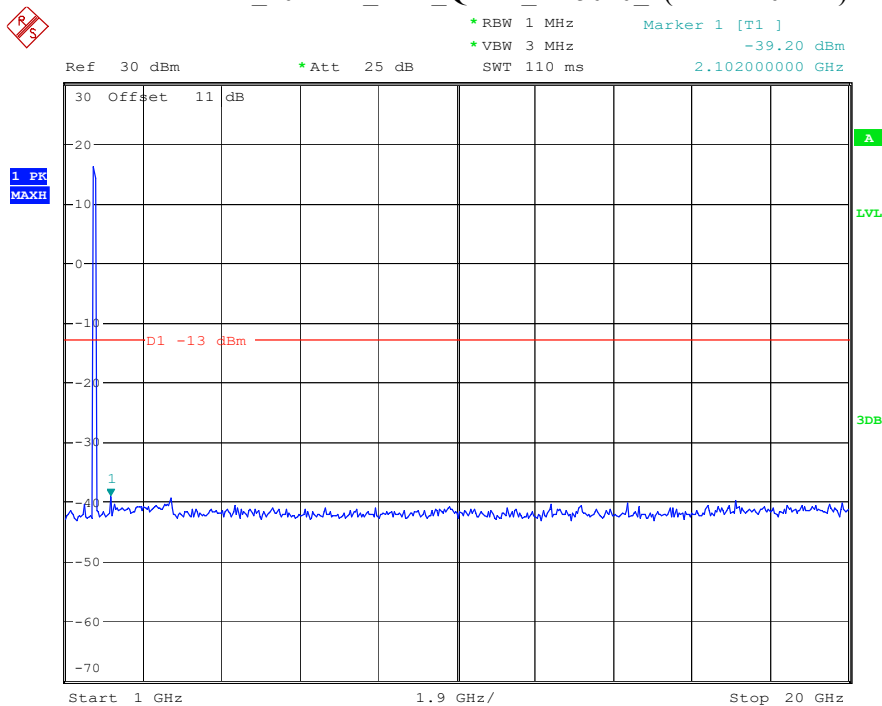

Band 4_10 MHz_Low_QPSK_RB50#0_2(1GHz-20GHz)

Date: 8.APR.2023 16:35:40