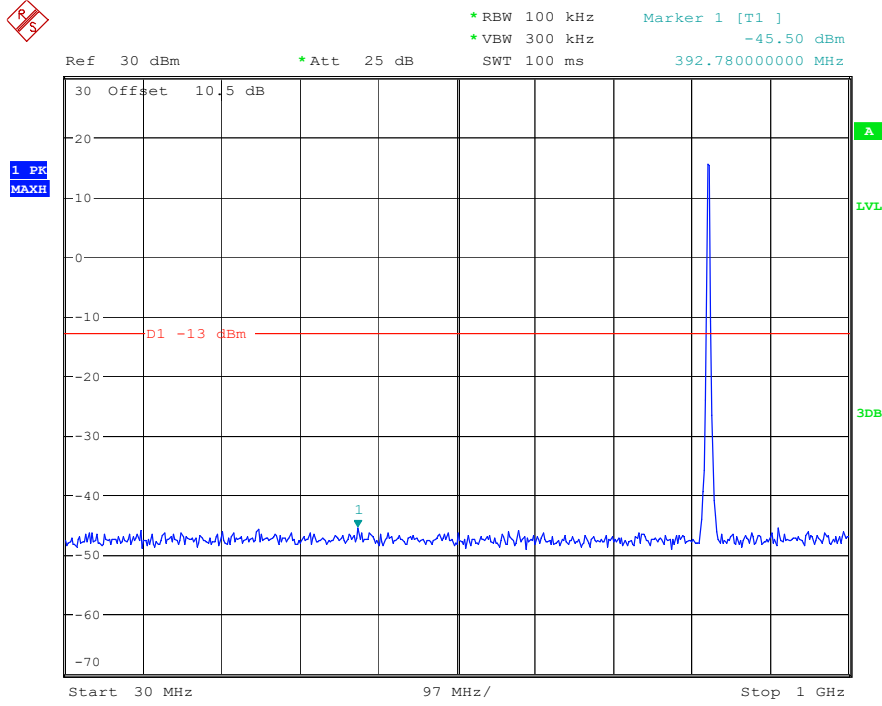

Band 5_3 MHz_Low_QPSK_RB15#0_1(30MHz-1GHz)

Date: 9.APR.2023 09:52:23