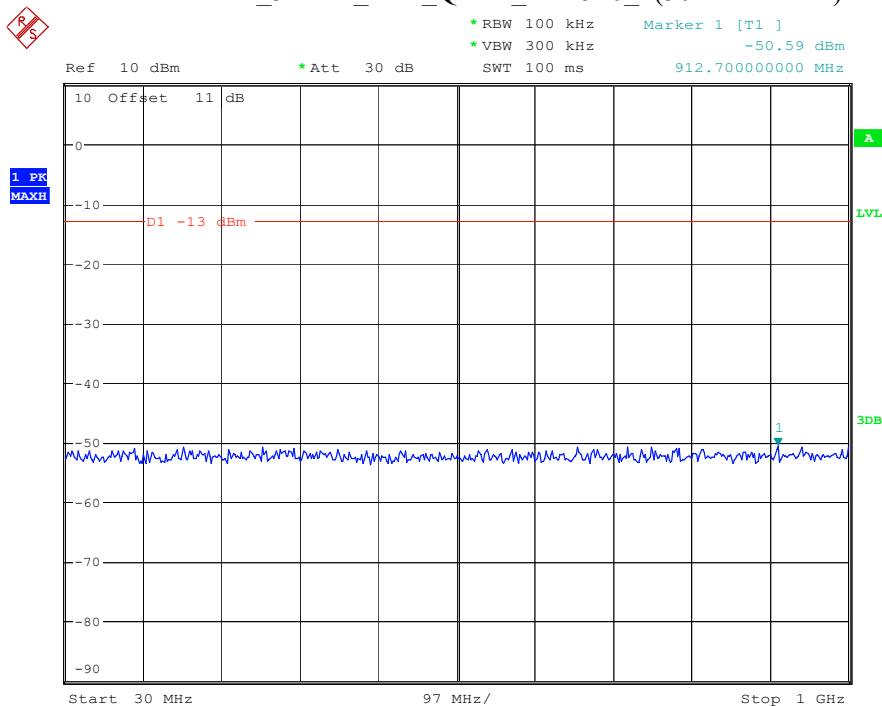

Band 4_3 MHz_Low_QPSK_RB15#0_1(30MHz-1GHz)

Date: 8.APR.2023 16:33:03