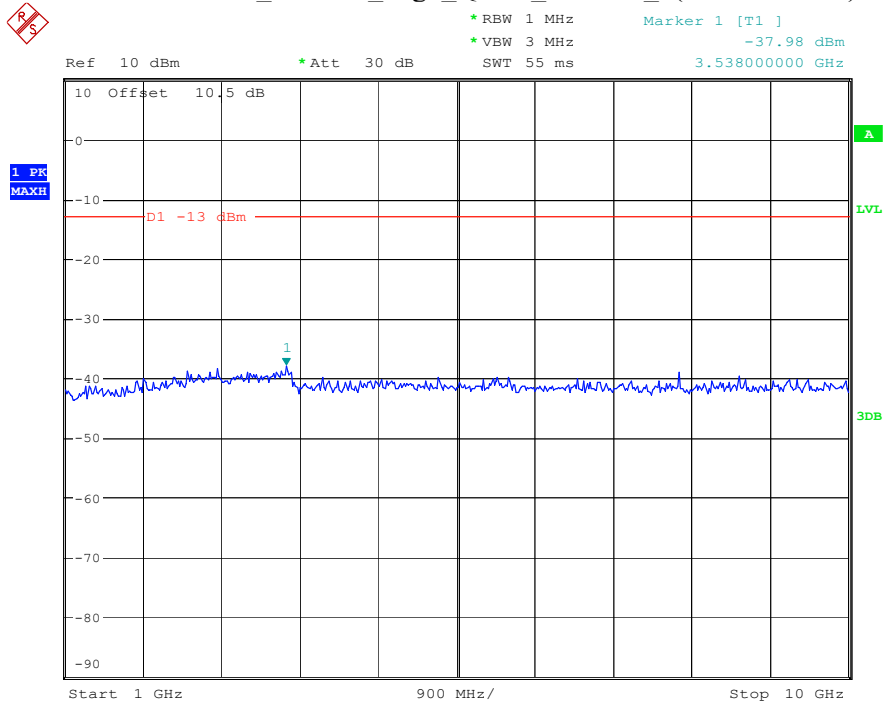

Date: 9.APR.2023 10:07:19

Band 12_10 MHz_Middle_QPSK_RB50#0_2(1GHz-10GHz)

Date: 9.APR.2023 10:07:29

Band 12_10 MHz_High_QPSK_RB50#0_1(30MHz-1GHz)

Date: 9.APR.2023 10:07:46

Band 12_10 MHz_High_QPSK_RB50#0_2(1GHz-10GHz)