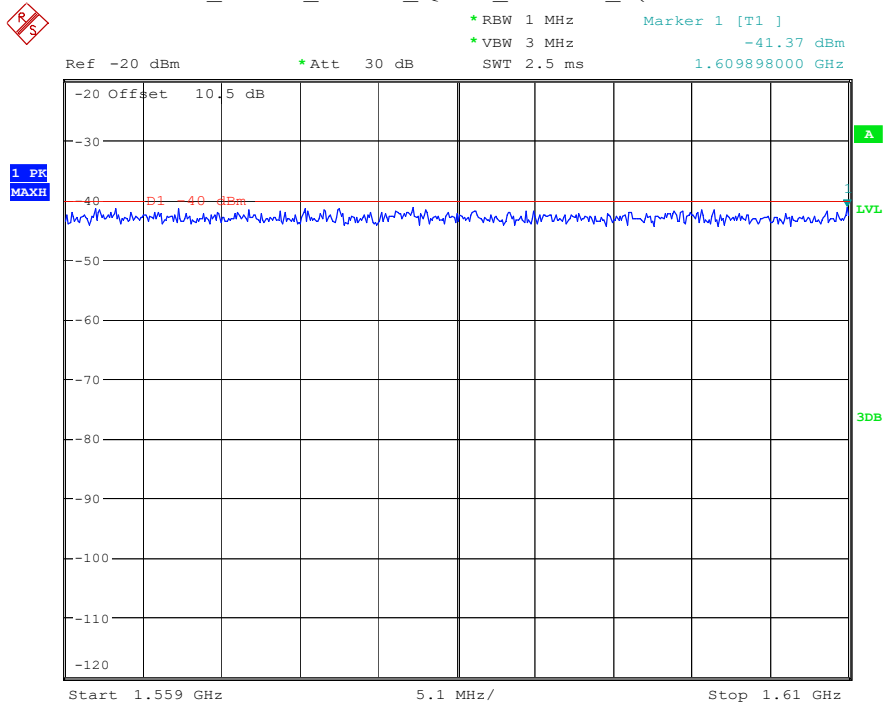

Band 13_5 MHz_Middle_QPSK_RB25#0_5(1.5590GHz-1.61GHz)

Date: 9.APR.2023 10:56:02