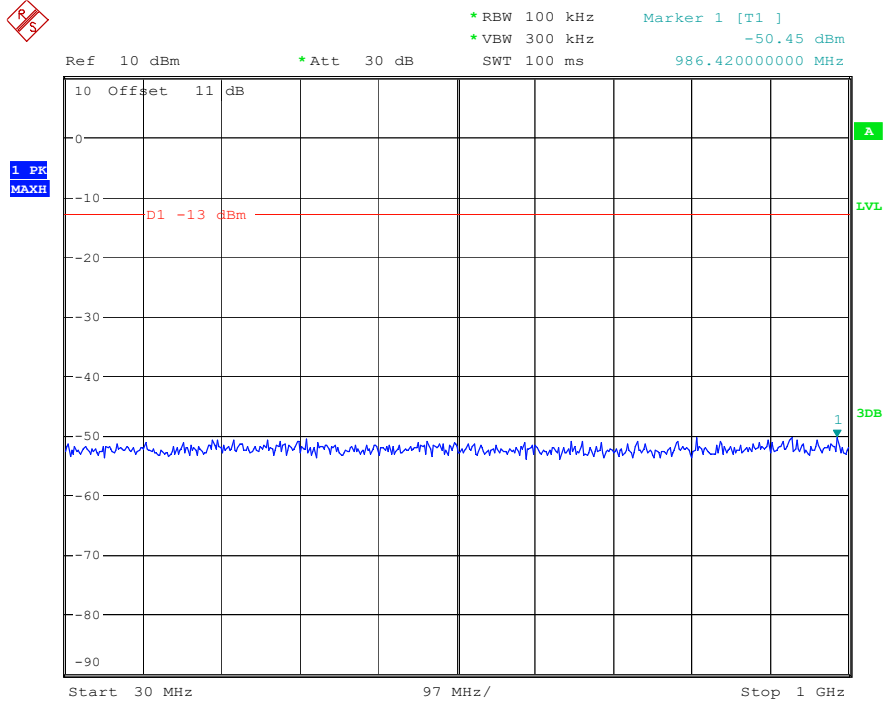

Band 2_10 MHz_Low_QPSK_RB50#0_1(30MHz-1GHz)

Date: 8.APR.2023 16:26:23