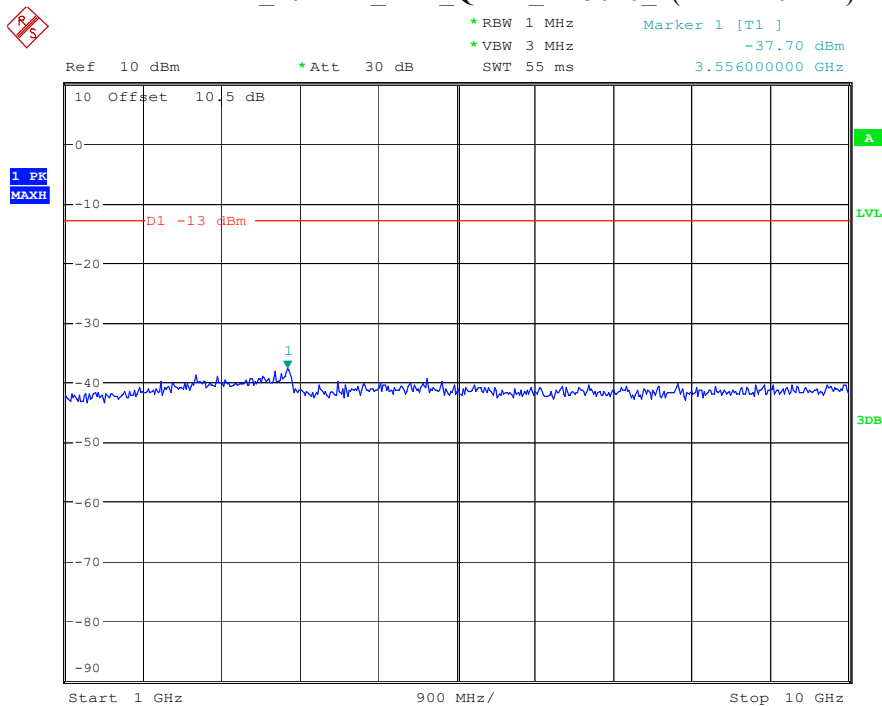

Band 12_10 MHz_Low_QPSK_RB50#0_2(1GHz-10GHz)

Date: 9.APR.2023 10:07:05