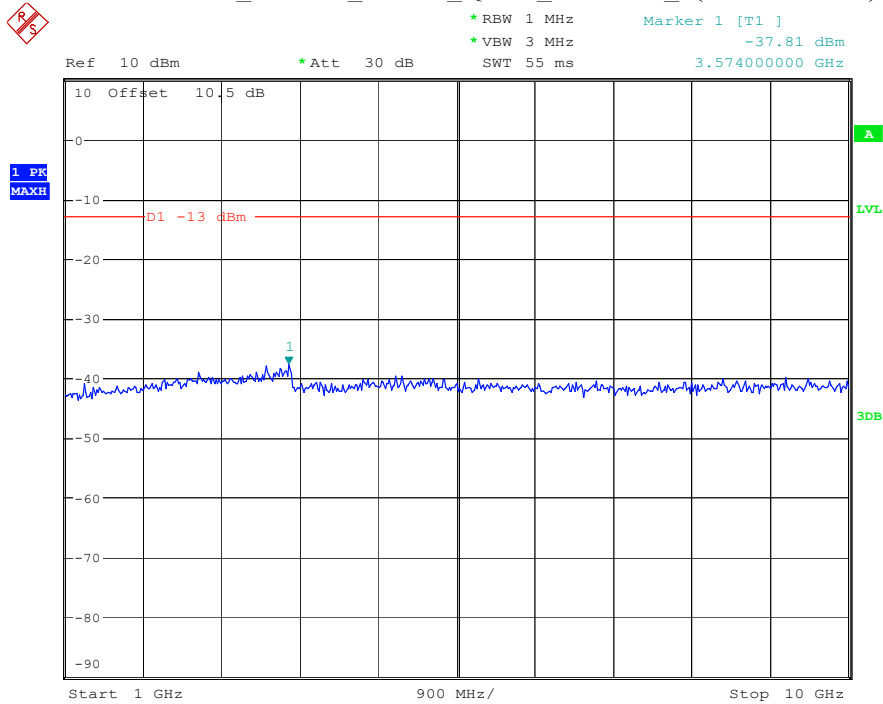

Band 71_20 MHz_Middle_QPSK_RB100#0_2(1GHz-10GHz)

Date: 9.APR.2023 10:18:20