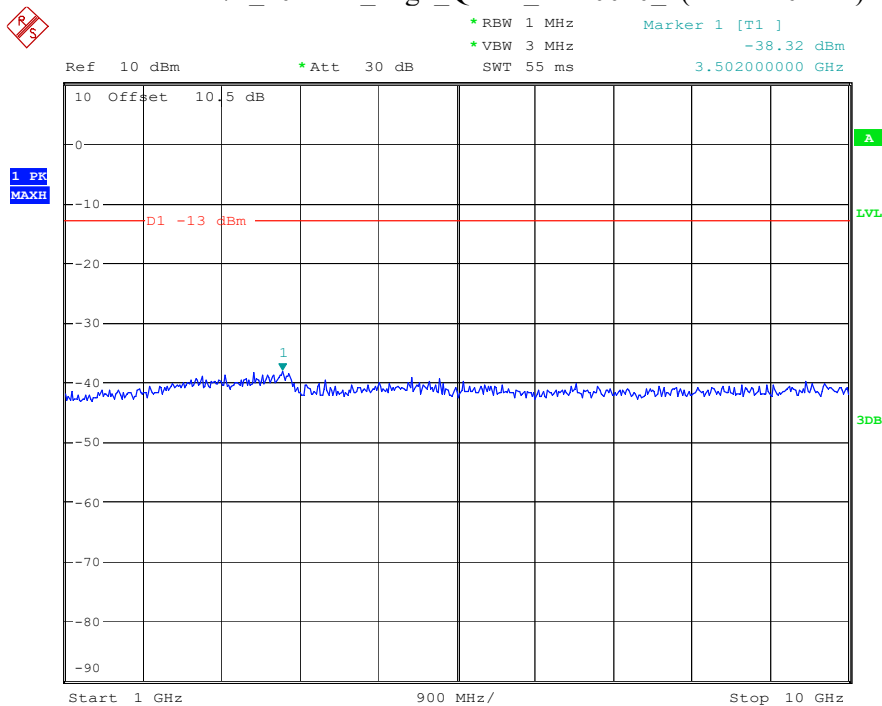

Date: 9.APR.2023 10:18:10

Band 71_20 MHz_Middle_QPSK_RB100#0_2(1GHz-10GHz)

Date: 9.APR.2023 10:18:20

Band 71_20 MHz_High_QPSK_RB100#0_1(30MHz-1GHz)

Date: 9.APR.2023 10:18:37

Band 71_20 MHz_High_QPSK_RB100#0_2(1GHz-10GHz)