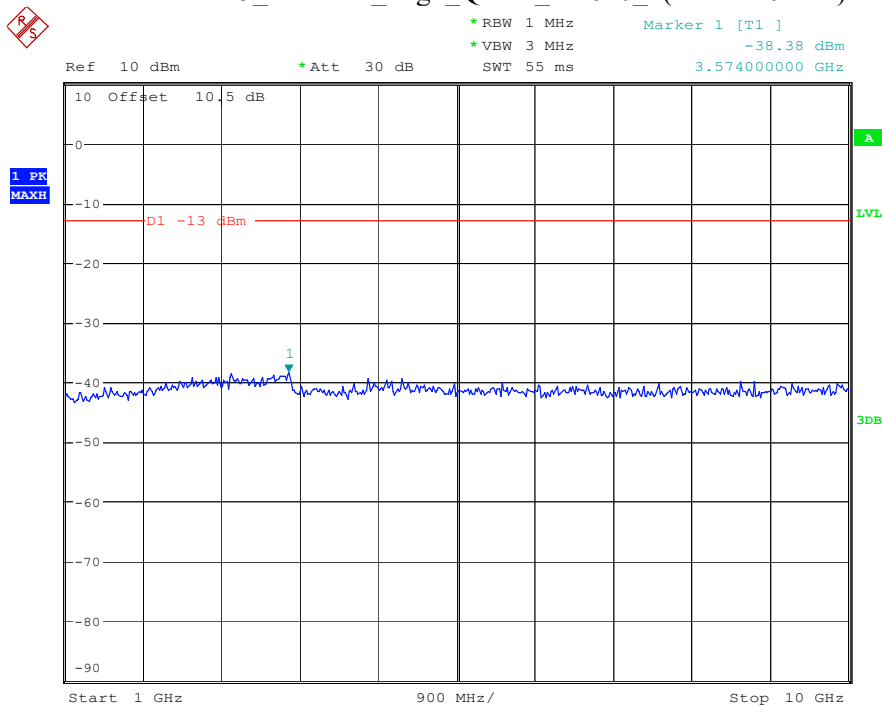

Date: 9.APR.2023 09:50:33

Band 5_1.4 MHz_Middle_QPSK_RB6#0_2(1GHz-10GHz)

Date: 9.APR.2023 09:50:43

Band 5_1.4 MHz_High_QPSK_RB6#0_1(30MHz-1GHz)

Date: 9.APR.2023 09:50:59

Band 5_1.4 MHz_High_QPSK_RB6#0_2(1GHz-10GHz)