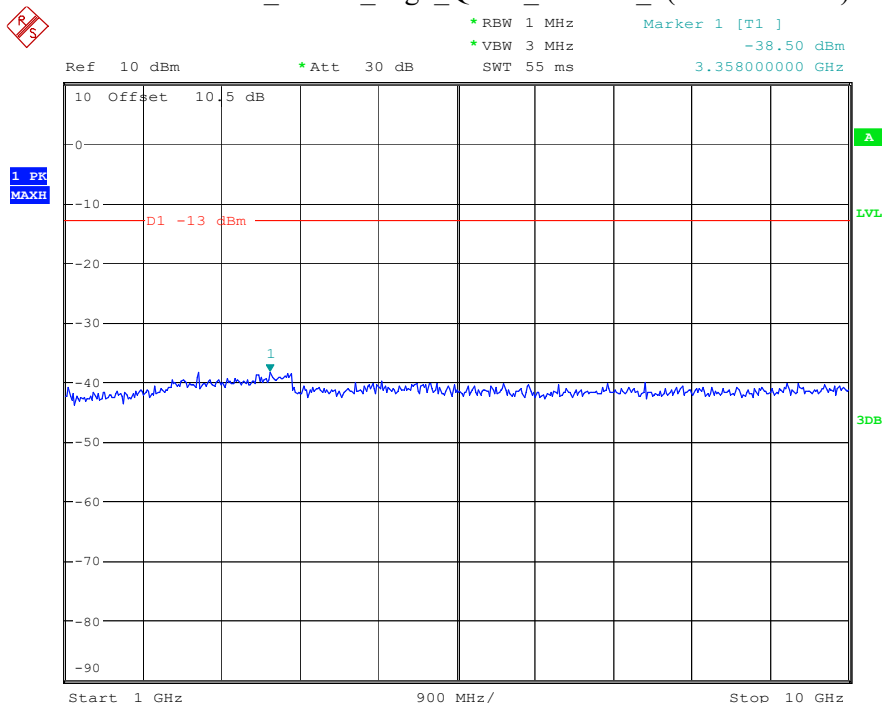

Band 14_5 MHz_High_QPSK_RB25#0_2(1GHz-10GHz)

Date: 9.APR.2023 17:08:32