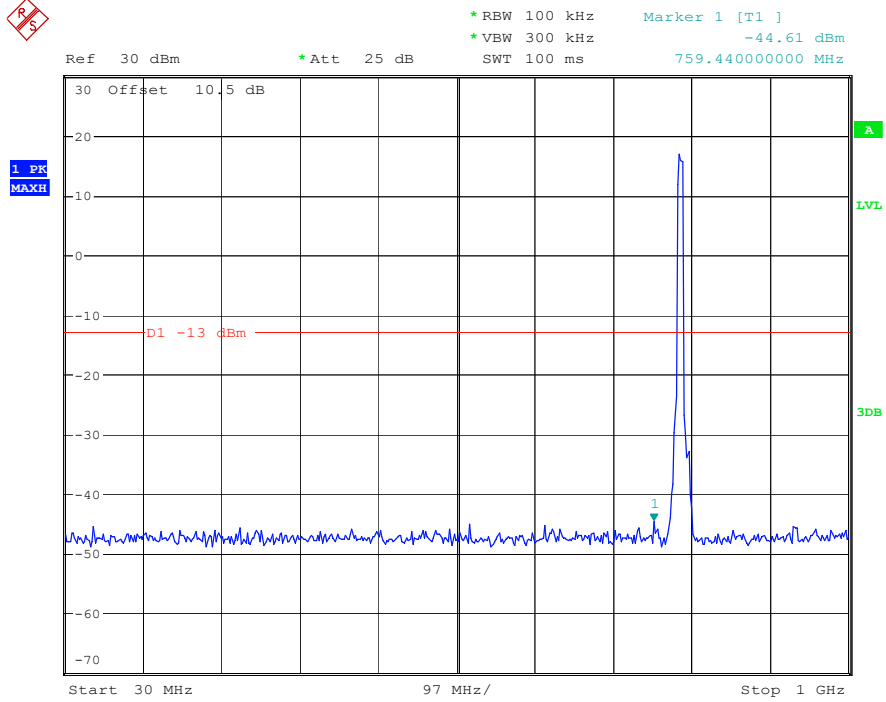

Date: 17.APR.2023 16:49:20

Band 13_10 MHz_Middle_QPSK_RB50#0_4(793MHz-806MHz)

Date: 17.APR.2023 16:51:23

Band 13_10 MHz_Middle_QPSK_RB50#0_5(1.559GHz-1.61GHz)

Date: 9.APR.2023 10:58:50

Band 14_5 MHz_Low_QPSK_RB25#0_1(30MHz-1GHz)