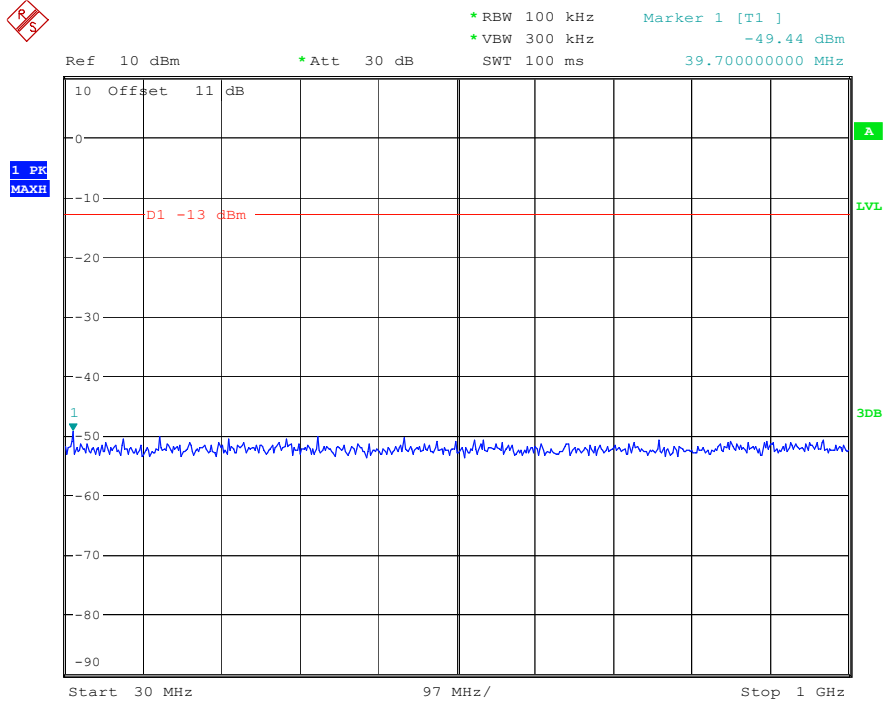

Band 66_1.4 MHz_High_QPSK_RB6#0_1(30MHz-1GHz)

Date: 8.APR.2023 16:43:25