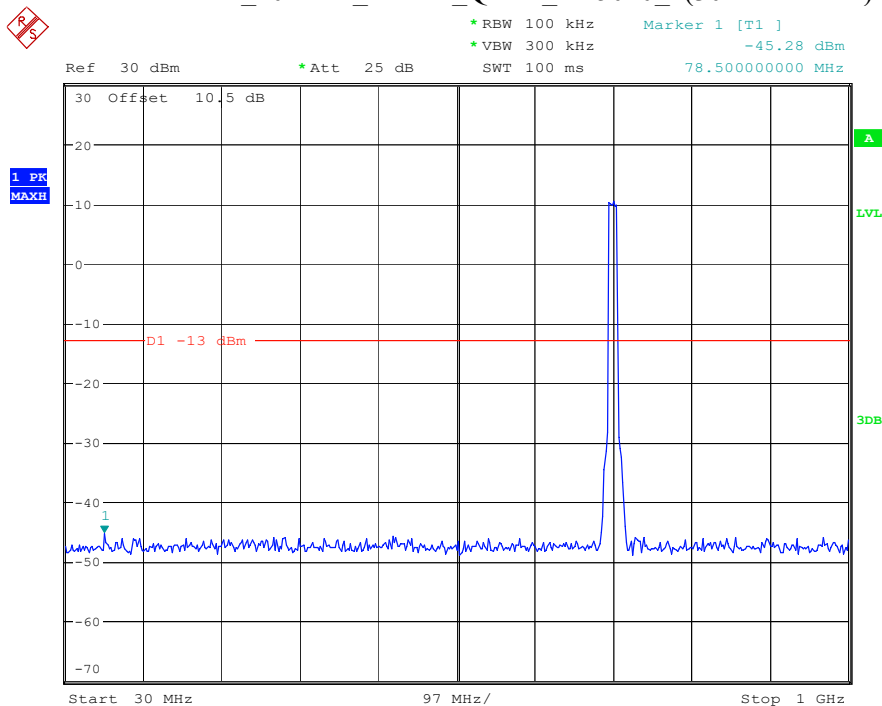

Date: 9.APR.2023 10:05:46

Band 12_10 MHz_Low_QPSK_RB50#0_1(30MHz-1GHz)

Date: 9.APR.2023 10:06:55

Band 12_10 MHz_Low_QPSK_RB50#0_2(1GHz-10GHz)

Date: 9.APR.2023 10:07:05

Band 12_10 MHz_Middle_QPSK_RB50#0_1(30MHz-1GHz)