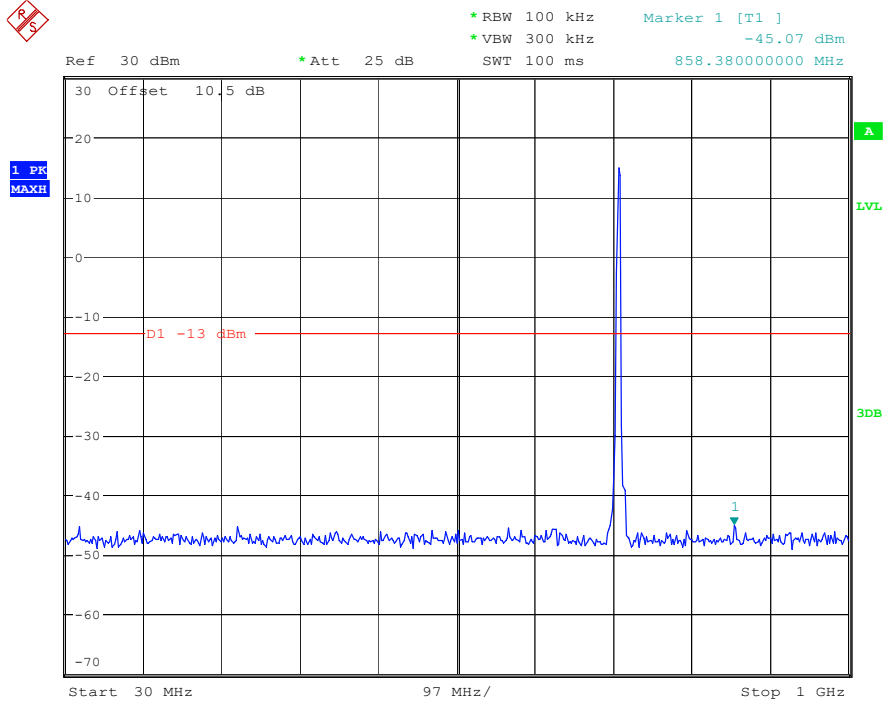

Band 12_3 MHz_High_QPSK_RB15#0_1(30MHz-1GHz)

Date: 9.APR.2023 10:03:21