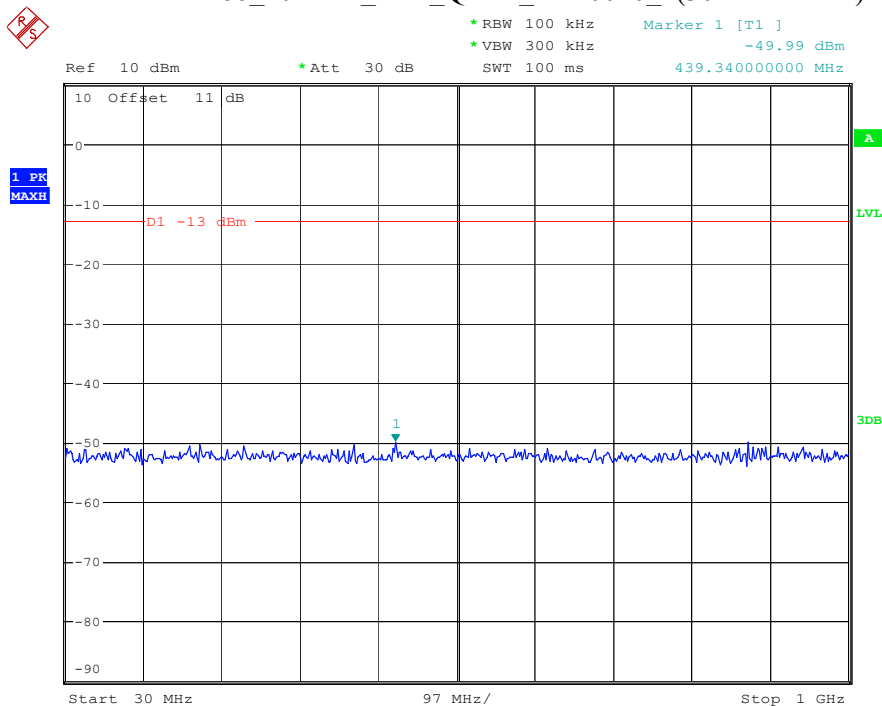

Band 66_20 MHz_Low_QPSK_RB100#0_1(30MHz-1GHz)

Date: 8.APR.2023 16:48:38