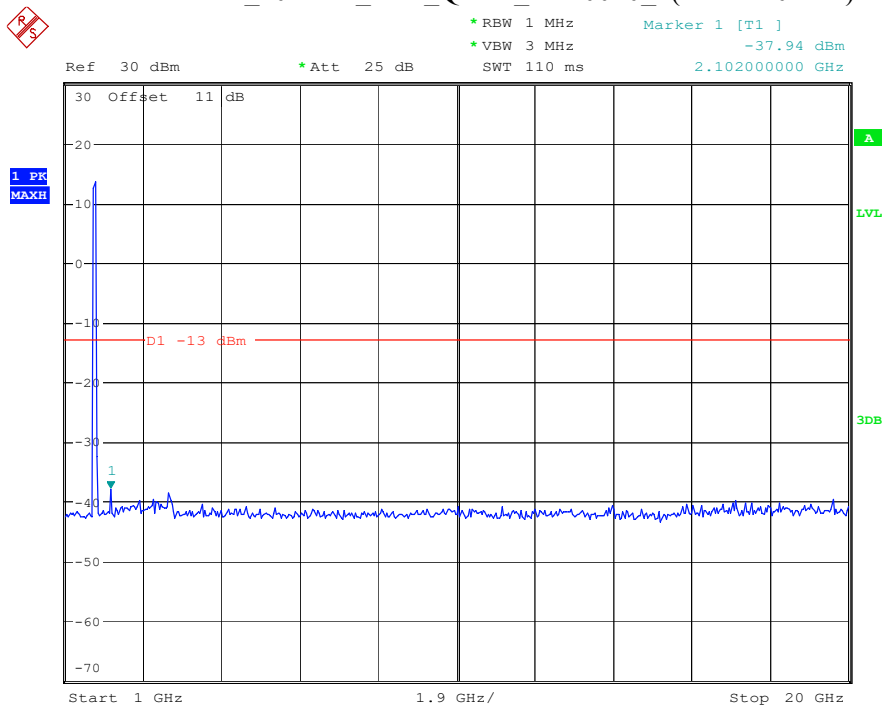

Band 4_20 MHz_Low_QPSK_RB100#0_2(1GHz-20GHz)

Date: 8.APR.2023 16:38:10