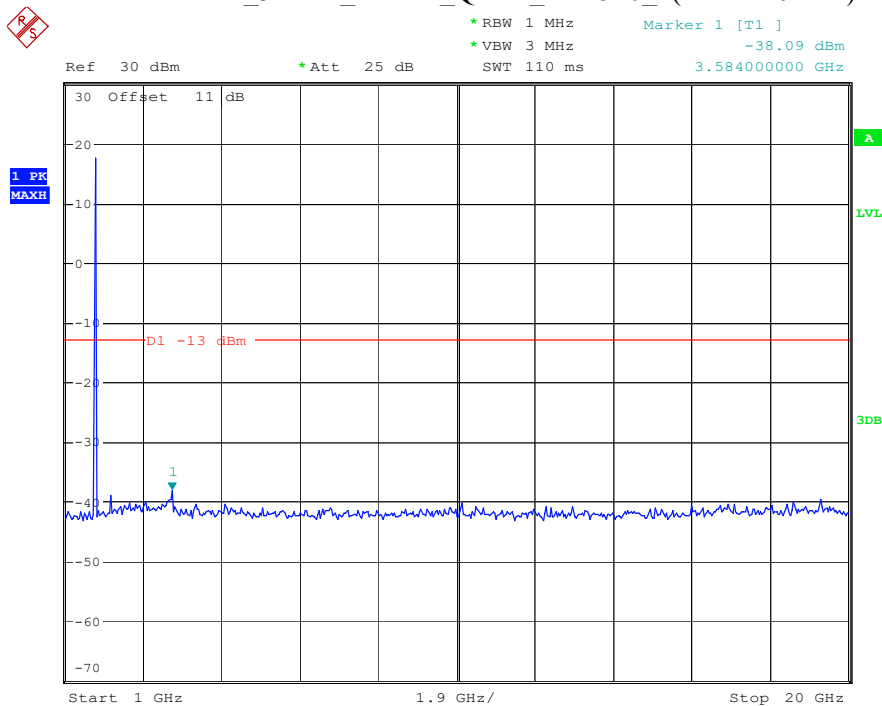

Band 4_3 MHz_Middle_QPSK_RB15#0_2(1GHz-20GHz)

Date: 8.APR.2023 16:33:36