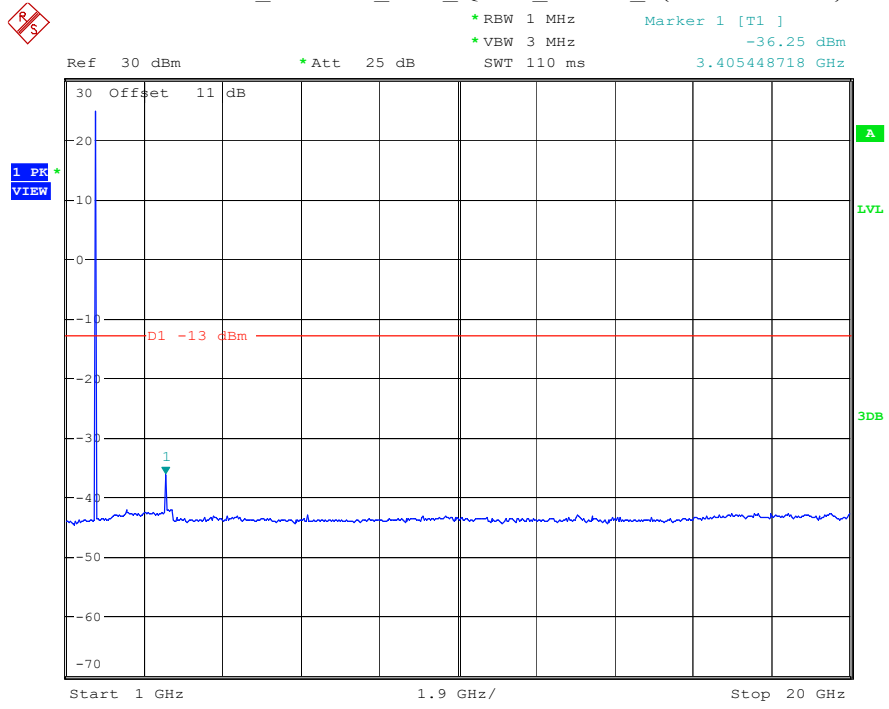

Band 4_1.4 MHz_Low_QPSK_RB6#0_2(1GHz-20GHz)

Date: 18.APR.2023 13:25:21