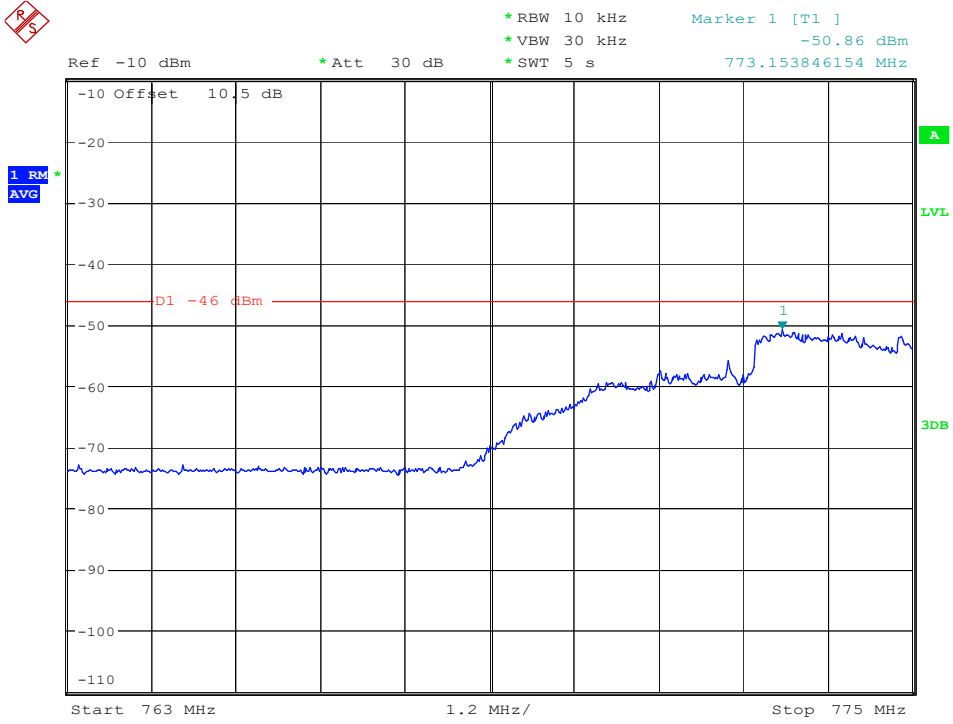

Date: 9.APR.2023 10:18:47

Band 13_5 MHz_Low_QPSK_RB25#0_1(30MHz-1GHz)

Date: 9.APR.2023 10:54:13

Band 13_5 MHz_Low_QPSK_RB25#0_2(1GHz-10GHz)

Date: 9.APR.2023 10:54:23

Band 13_5 MHz_Low_QPSK_RB25#0_3(763MHz-775MHz)