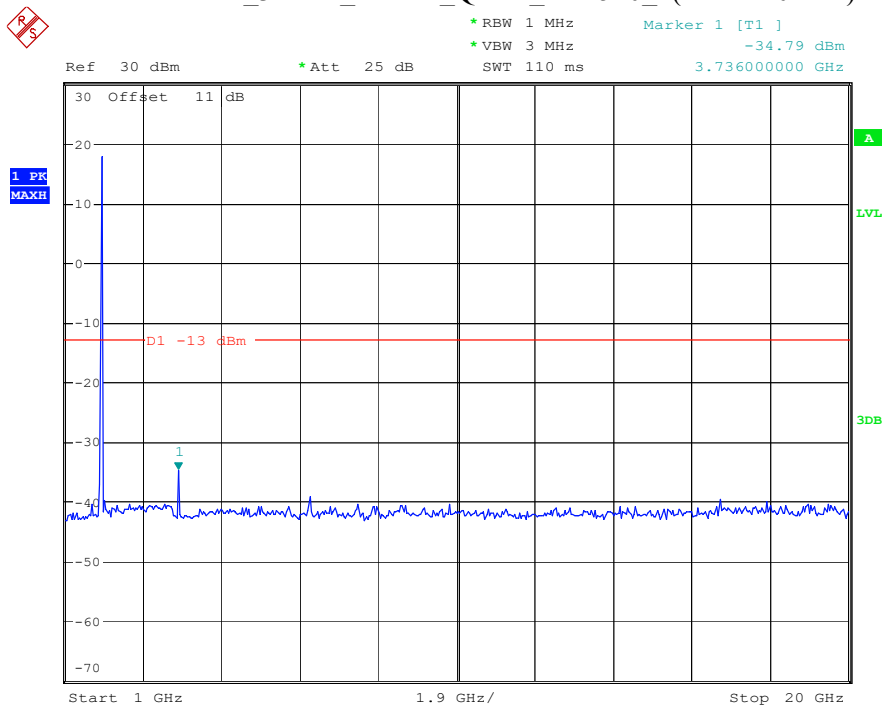

Band 2_3 MHz_Middle_QPSK_RB15#0_2(1GHz-20GHz)

Date: 8.APR.2023 16:24:34