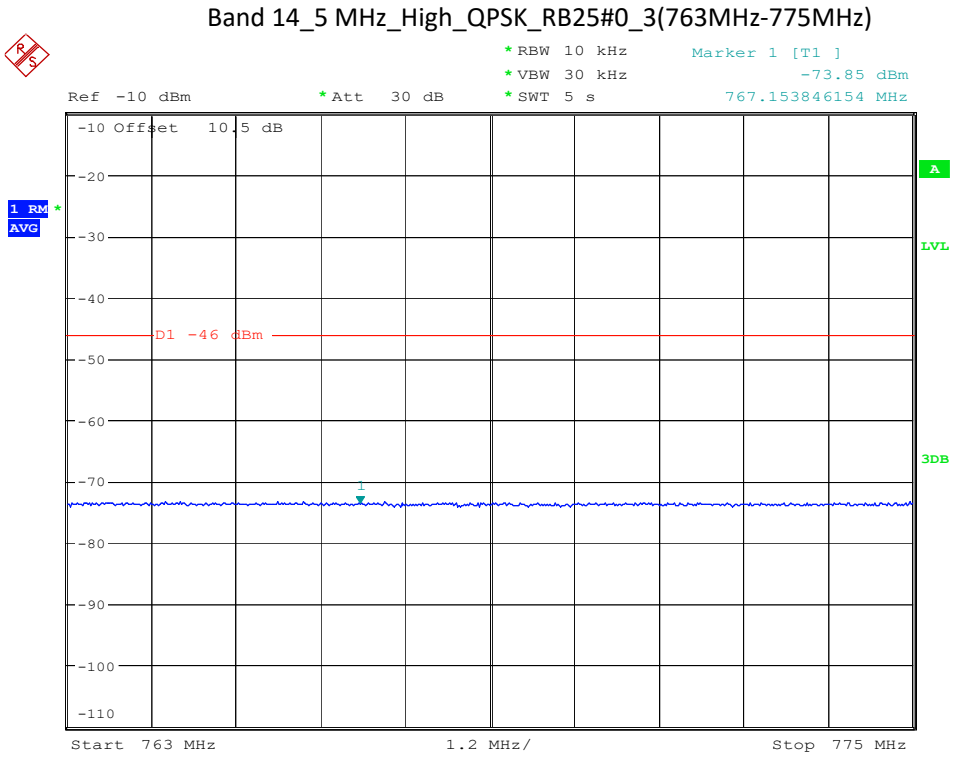

Date: 18.APR.2023 11:57:18

Date: 18.APR.2023 12:49:46