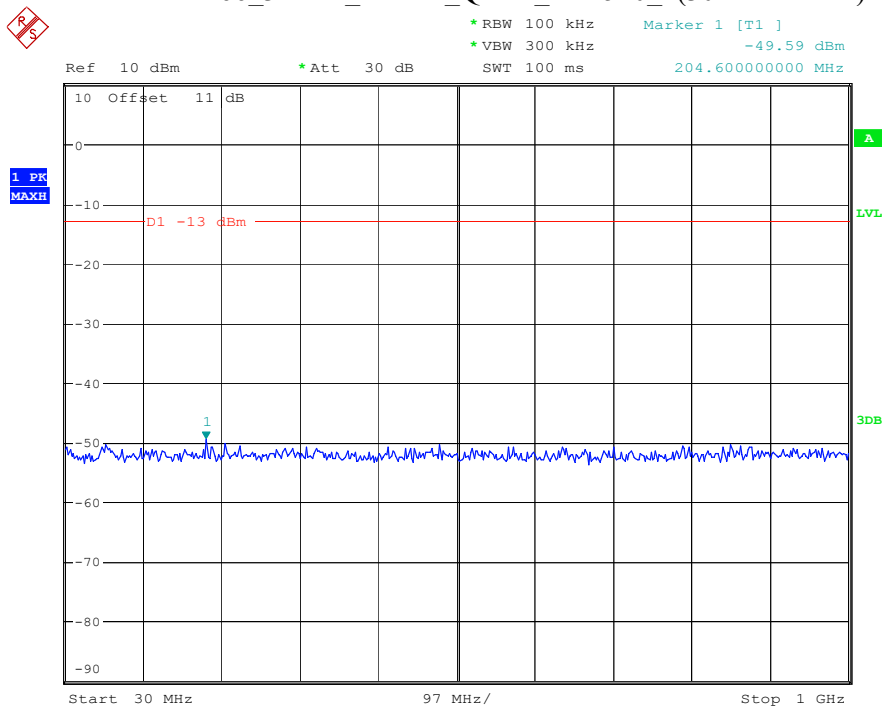

Date: 8.APR.2023 16:43:34

Band 66_3 MHz_Low_QPSK_RB15#0_1(30MHz-1GHz)

Date: 8.APR.2023 16:43:49

Band 66_3 MHz_Low_QPSK_RB15#0_2(1GHz-20GHz)

Date: 8.APR.2023 16:43:59

Band 66_3 MHz_Middle_QPSK_RB15#0_1(30MHz-1GHz)