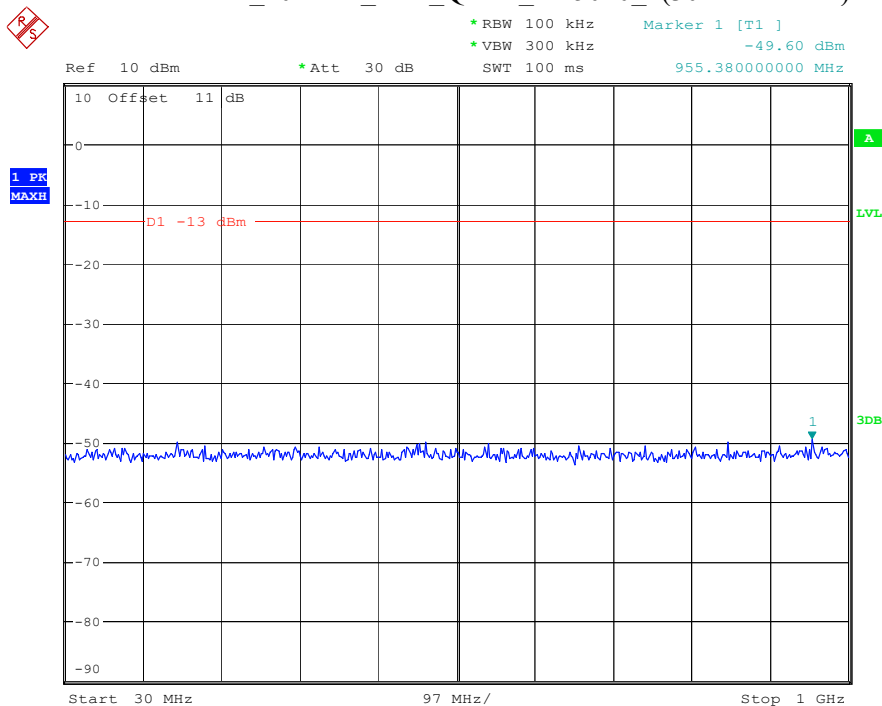

Band 4_10 MHz_Low_QPSK_RB50#0_1(30MHz-1GHz)

Date: 8.APR.2023 16:35:30