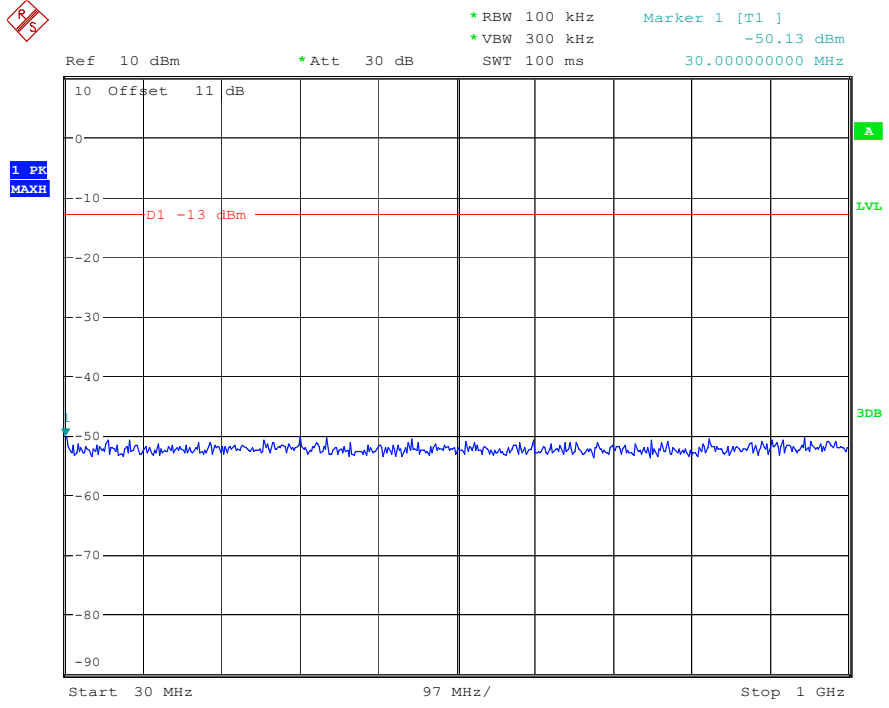

Band 4_1.4 MHz_Low_QPSK_RB6#0_1(30MHz-1GHz)

Date: 8.APR.2023 16:30:10