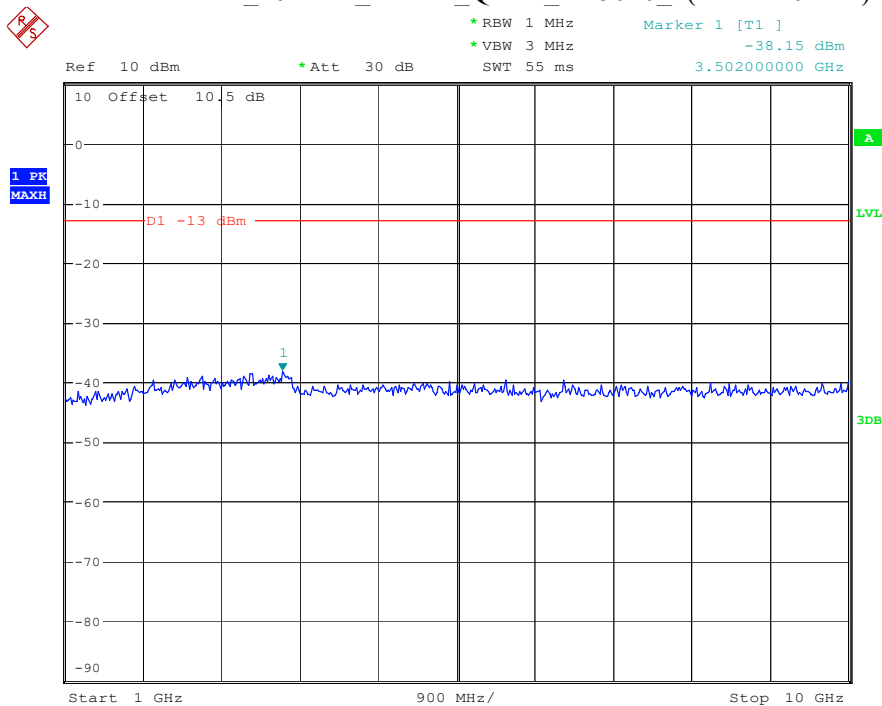

Band 12_10 MHz_Middle_QPSK_RB50#0_2(1GHz-10GHz)

Date: 9.APR.2023 10:07:29