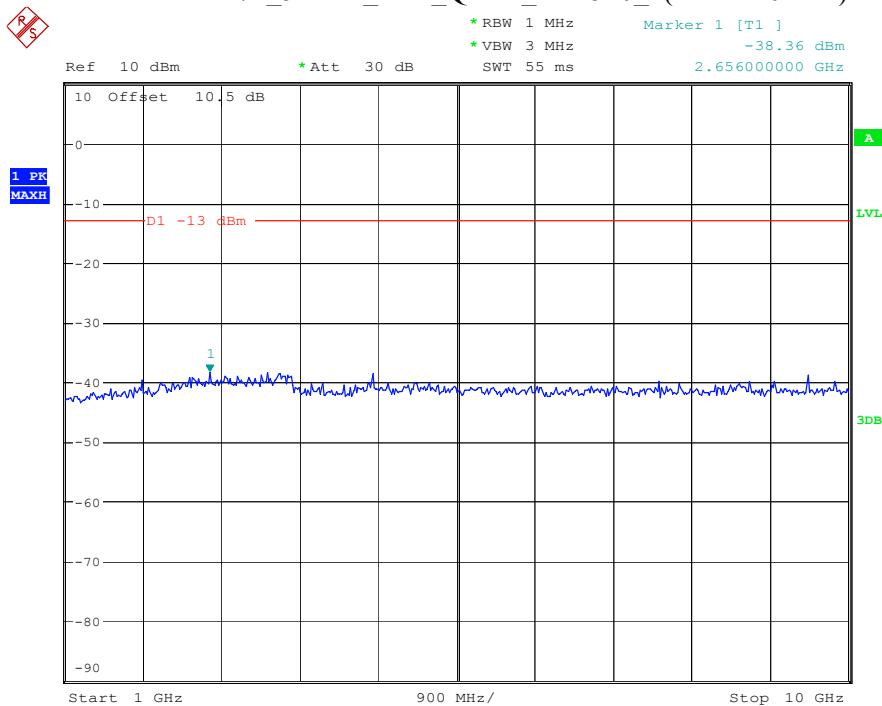

Band 71_5 MHz_Low_QPSK_RB25#0_2(1GHz-10GHz)

Date: 9.APR.2023 10:08:24