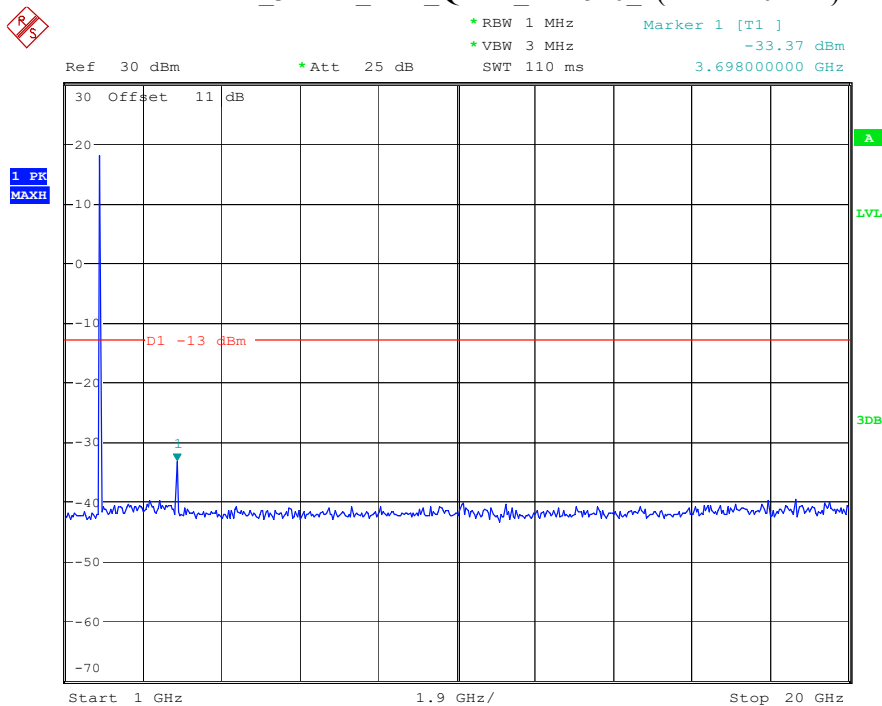

Band 2_3 MHz_Low_QPSK_RB15#0_2(1GHz-20GHz)

Date: 8.APR.2023 16:24:12