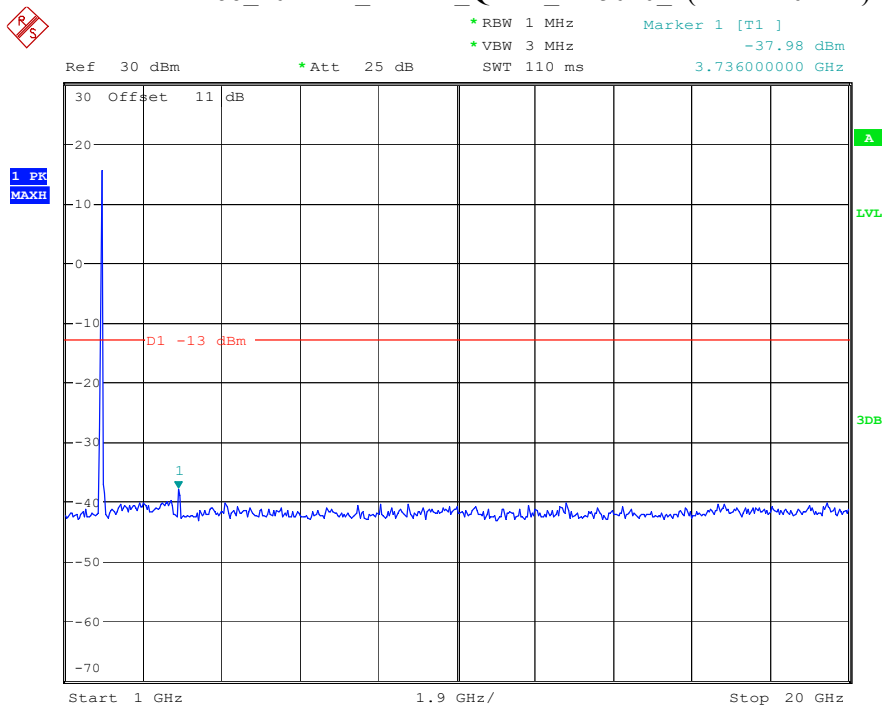

Band 66_10 MHz_Middle_QPSK_RB50#0_2(1GHz-20GHz)

Date: 8.APR.2023 16:46:47