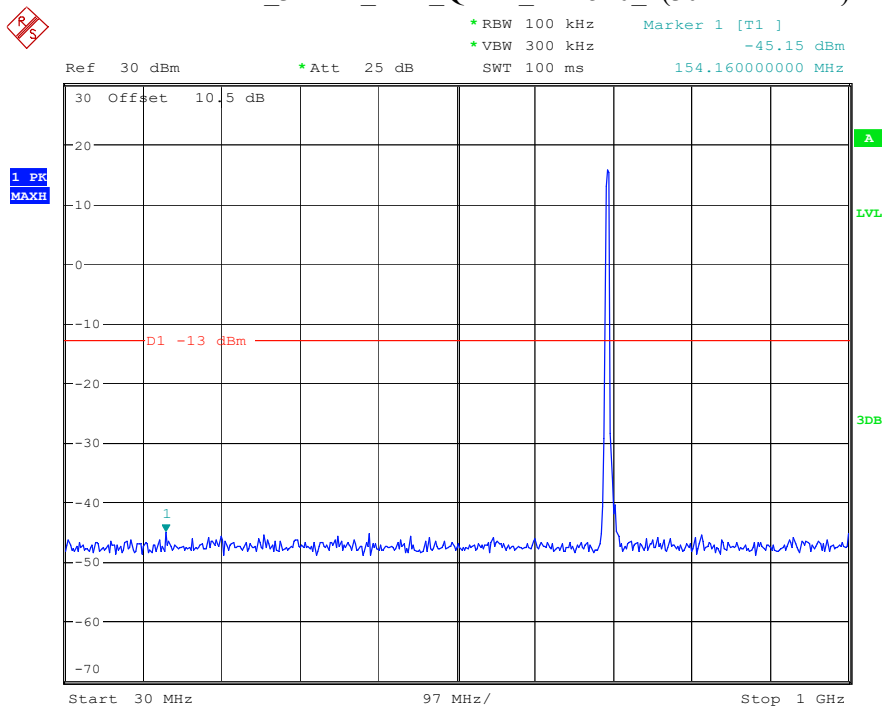

Band 12_3 MHz_Low_QPSK_RB15#0_1(30MHz-1GHz)

Date: 9.APR.2023 10:02:35