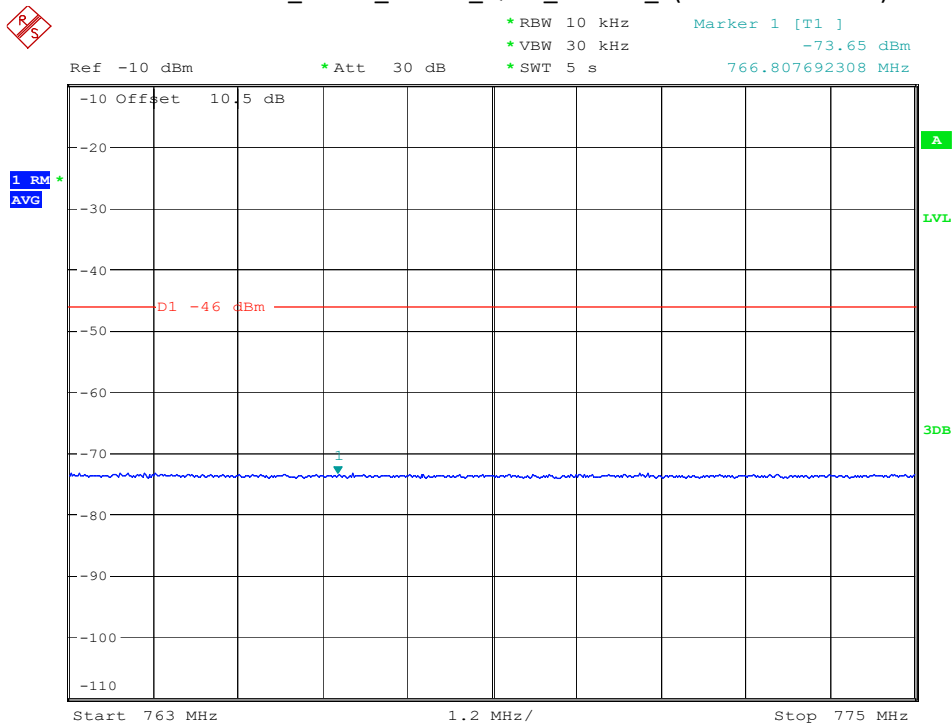

Band 14_5 MHz_Middle_QPSK_RB25#0_3(763MHz-775MHz)

Date: 18.APR.2023 11:59:19