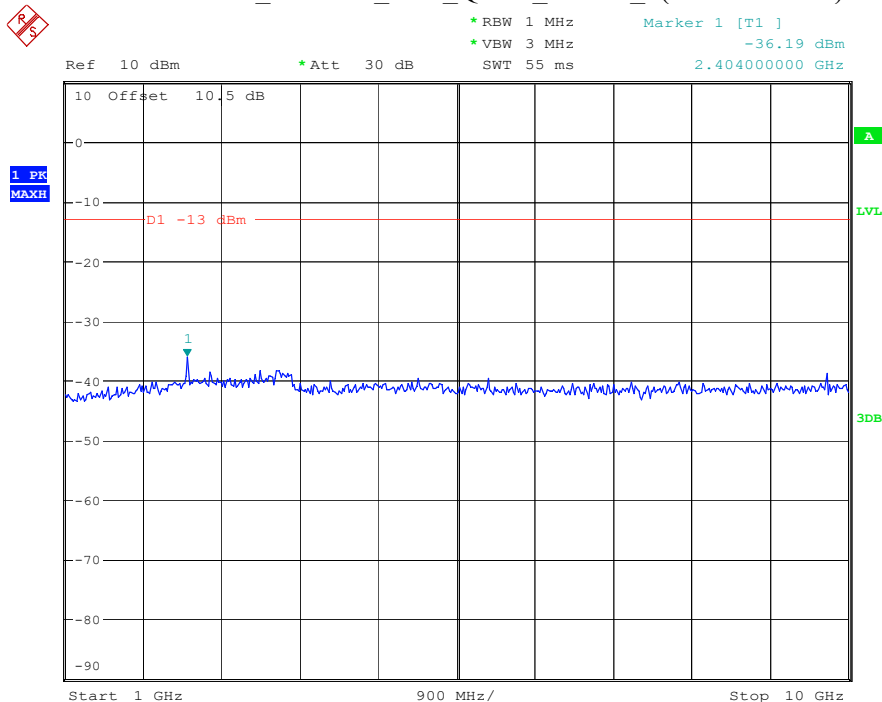

Band 5_1.4 MHz_Low_QPSK_RB6#0_2(1GHz-10GHz)

Date: 9.APR.2023 09:50:17