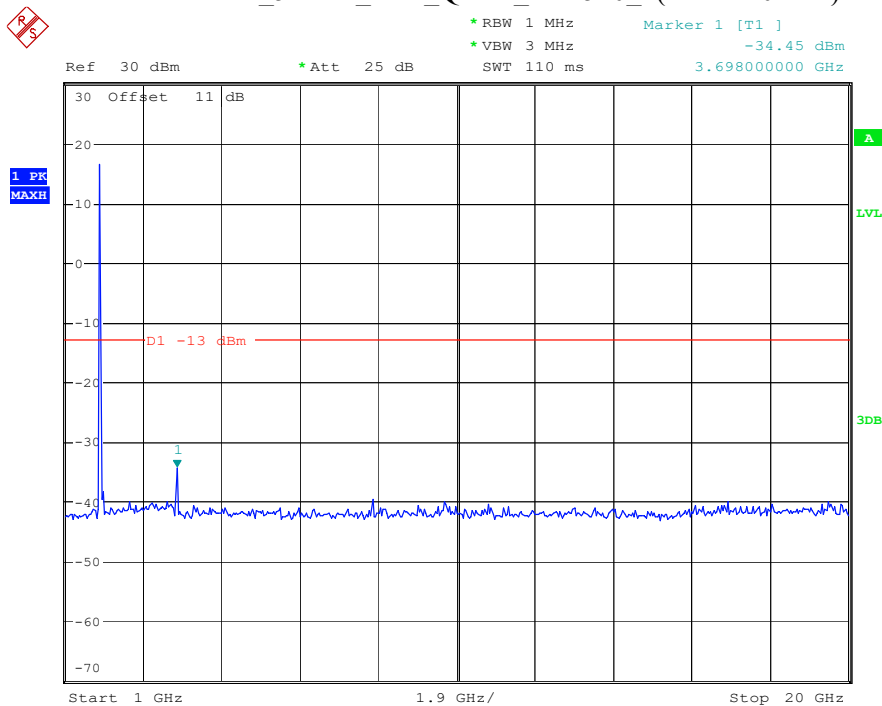

Band 2_5 MHz_Low_QPSK_RB25#0_2(1GHz-20GHz)

Date: 8.APR.2023 16:25:20