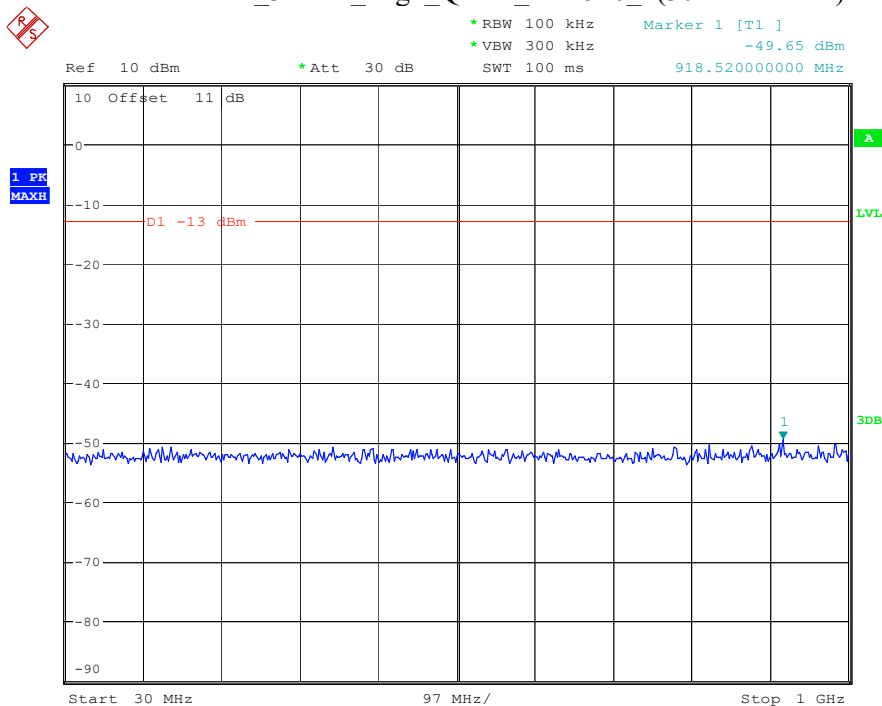

Band 2_3 MHz_High_QPSK_RB15#0_1(30MHz-1GHz)

Date: 8.APR.2023 16:24:47