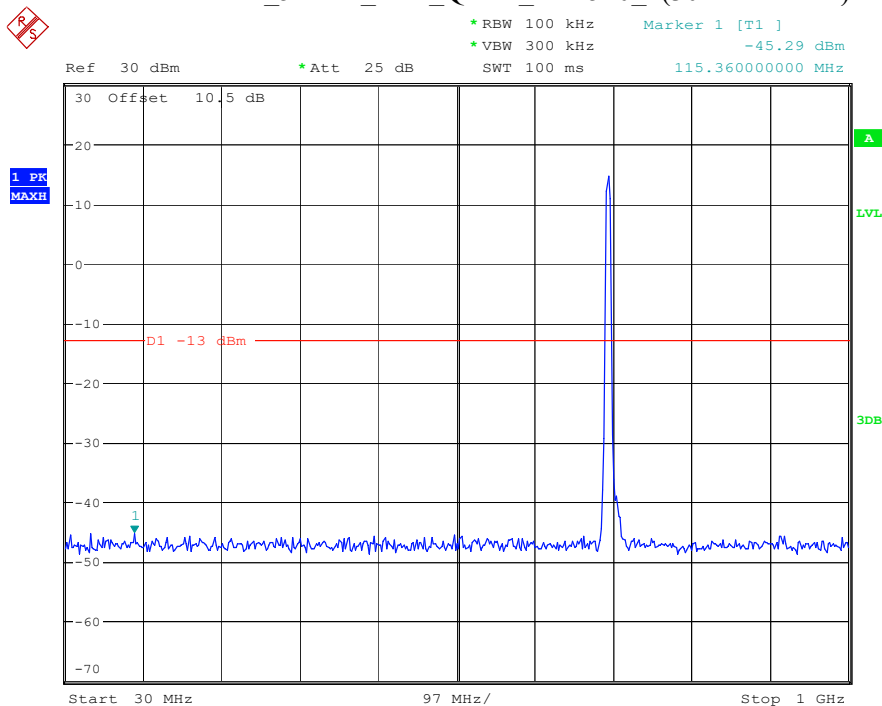

Band 12_5 MHz_Low_QPSK_RB25#0_1(30MHz-1GHz)

Date: 9.APR.2023 10:04:42