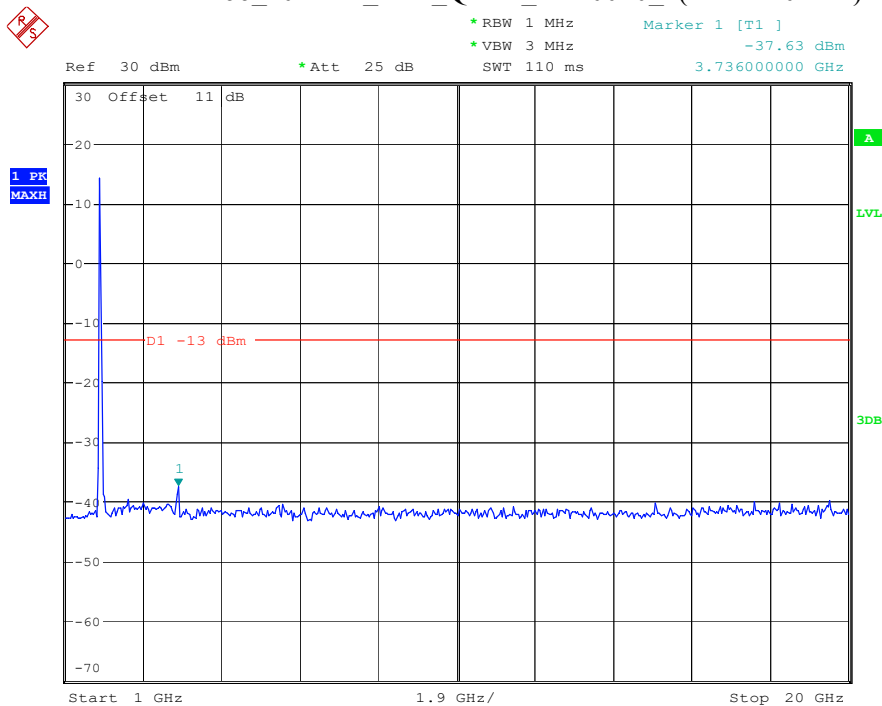

Band 66_20 MHz_Low_QPSK_RB100#0_2(1GHz-20GHz)

Date: 8.APR.2023 16:48:48