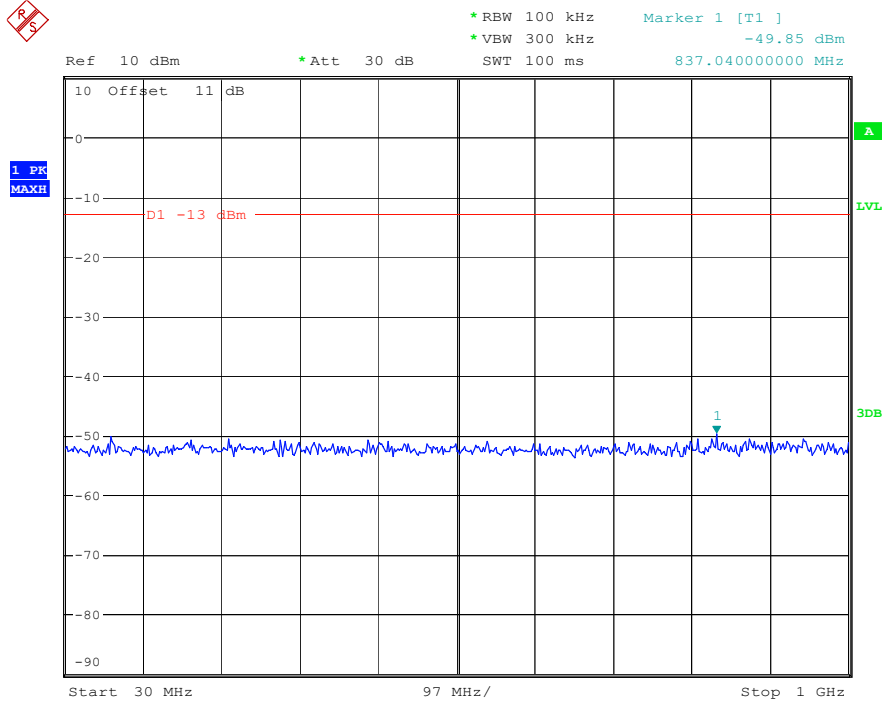

Band 4_10 MHz_High_QPSK_RB50#0_1(30MHz-1GHz)

Date: 8.APR.2023 16:36:18