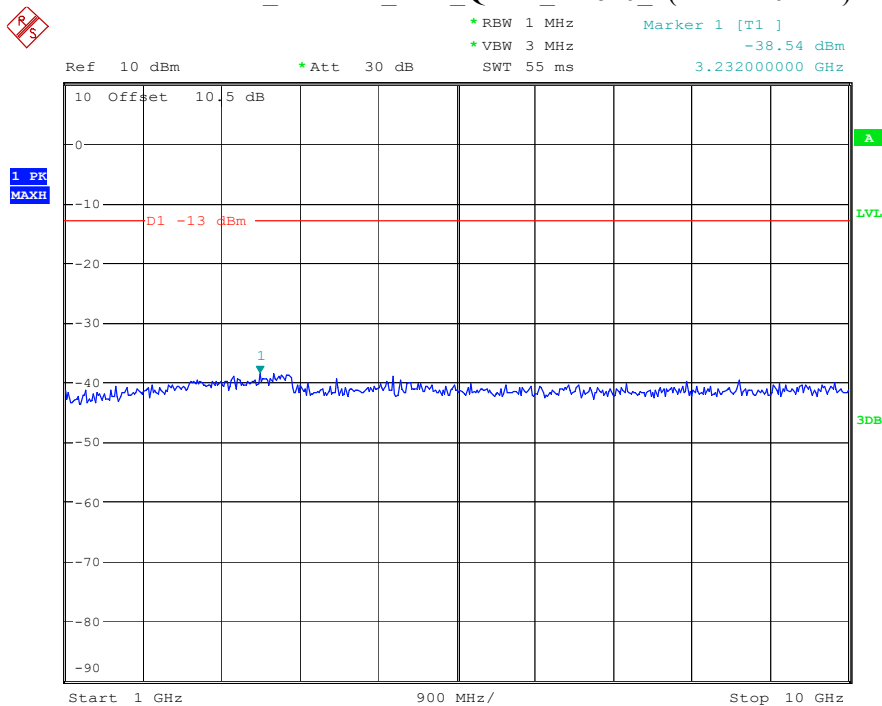

Band 12_1.4 MHz_Low_QPSK_RB6#0_2(1GHz-10GHz)

Date: 9.APR.2023 10:00:10