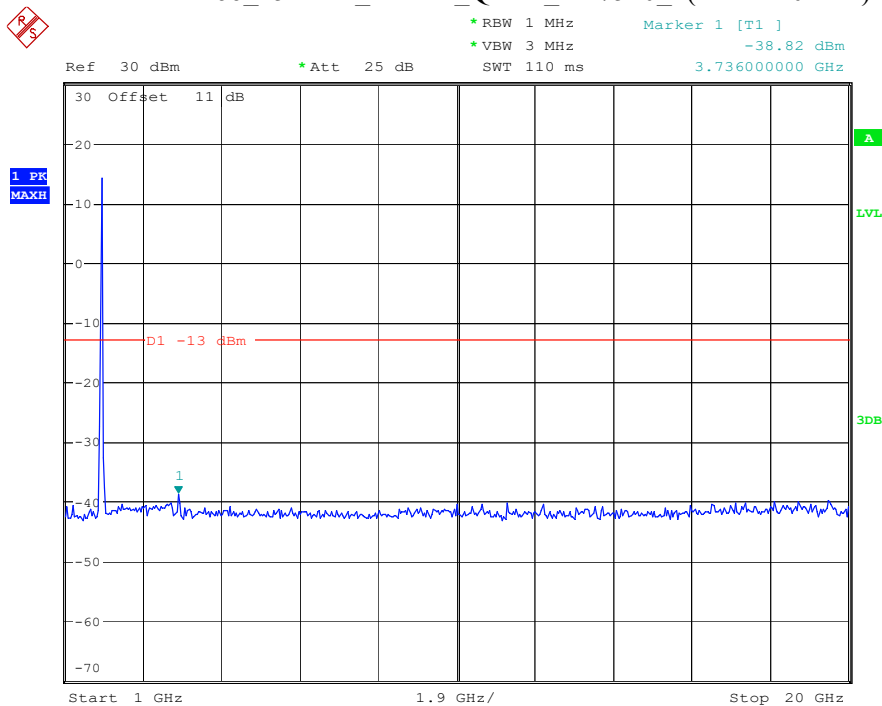

Band 66_15 MHz_Middle_QPSK_RB75#0_2(1GHz-20GHz)

Date: 8.APR.2023 16:47:59