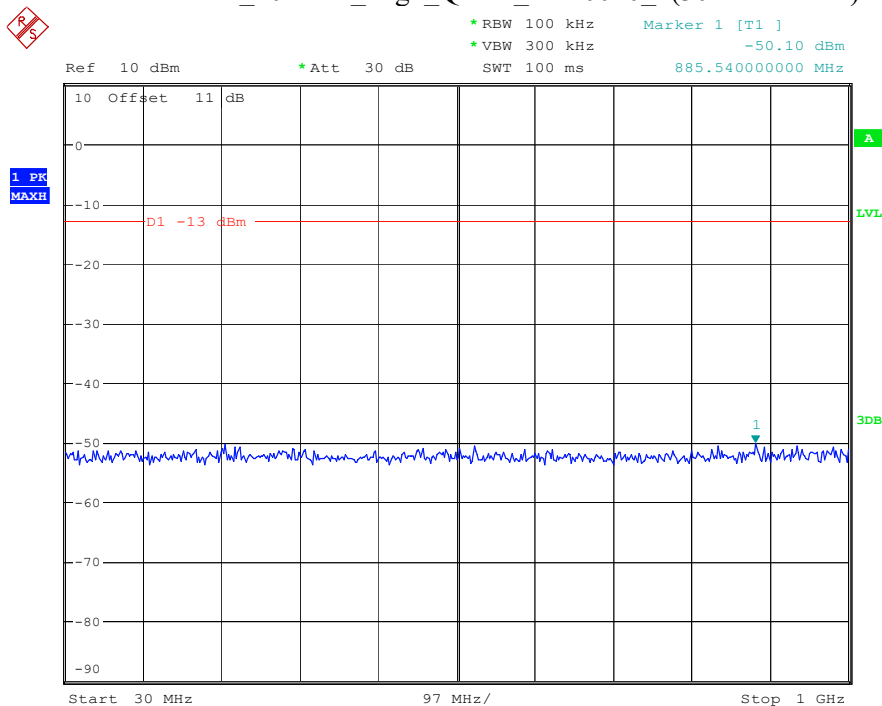

Band 4_20 MHz_High_QPSK_RB100#0_1(30MHz-1GHz)

Date: 8.APR.2023 16:38:47