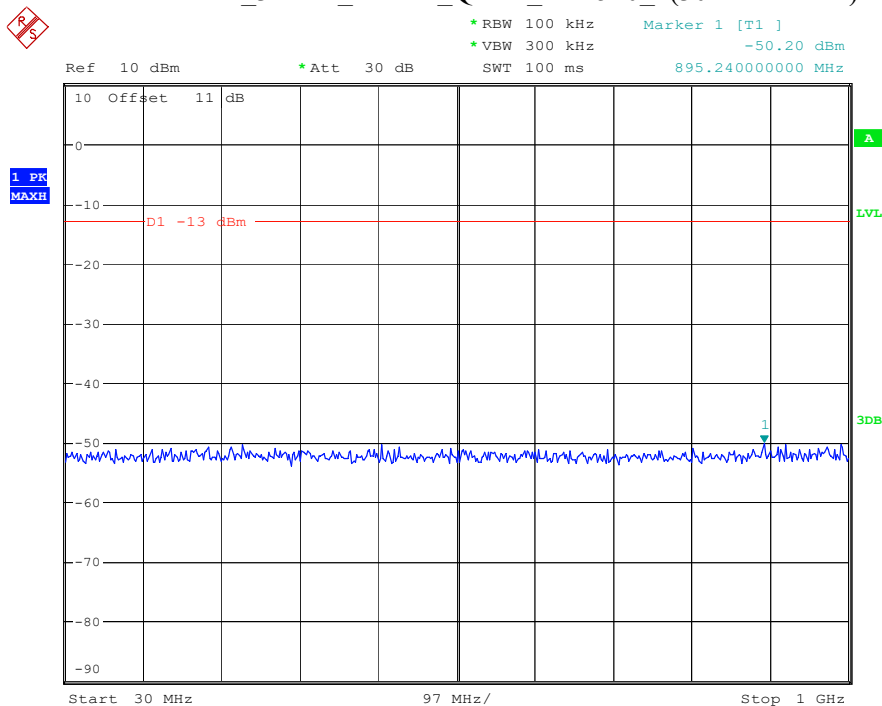

Date: 18.APR.2023 18:19:39

Band 4_3 MHz_Low_QPSK_RB15#0_1(30MHz-1GHz)

Date: 8.APR.2023 16:33:03

Band 4_3 MHz_Low_QPSK_RB15#0_2(1GHz-20GHz)

Date: 8.APR.2023 16:33:13

Band 4_3 MHz_Middle_QPSK_RB15#0_1(30MHz-1GHz)