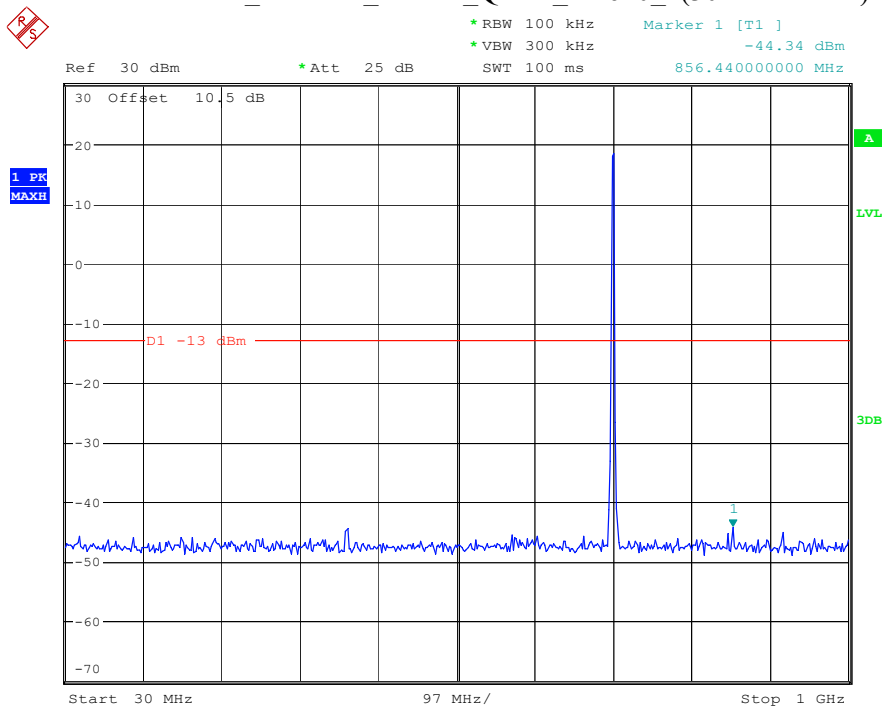

Date: 9.APR.2023 09:59:45

Band 12_1.4 MHz_Low_QPSK_RB6#0_1(30MHz-1GHz)

Date: 9.APR.2023 10:00:00

Band 12_1.4 MHz_Low_QPSK_RB6#0_2(1GHz-10GHz)

Date: 9.APR.2023 10:00:10

Band 12_1.4 MHz_Middle_QPSK_RB6#0_1(30MHz-1GHz)