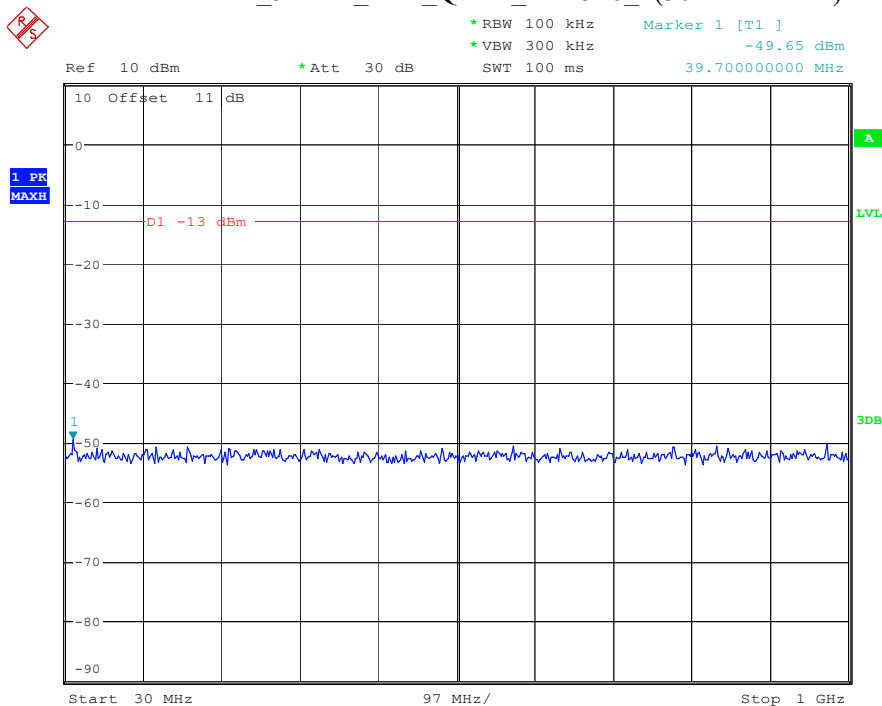

Band 2_5 MHz_Low_QPSK_RB25#0_1(30MHz-1GHz)

Date: 8.APR.2023 16:25:10