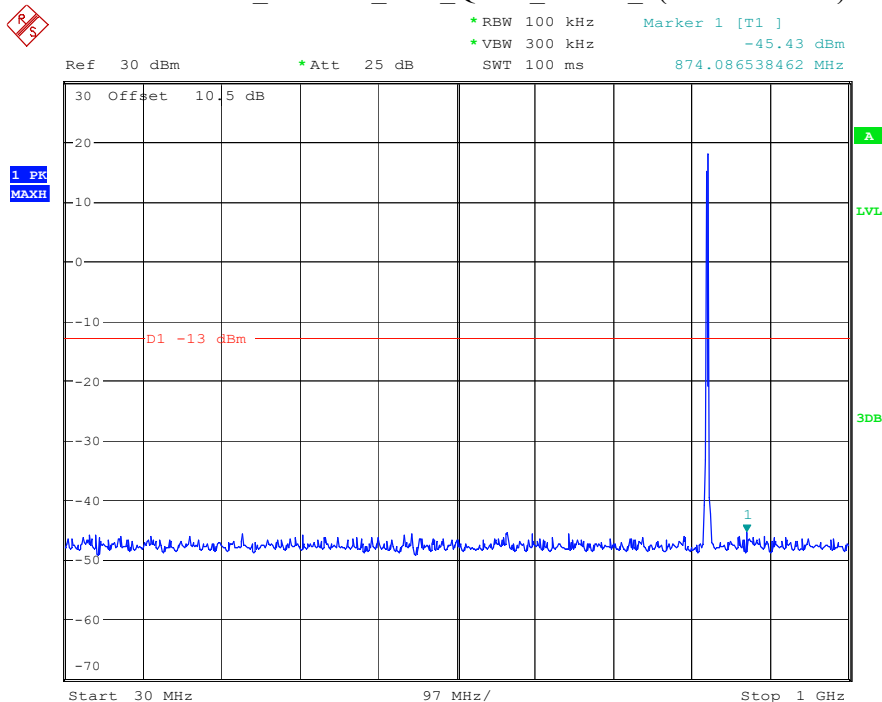

Band 5_1.4 MHz_Low_QPSK_RB6#0_1(30MHz-1GHz)

Date: 9.APR.2023 09:50:06