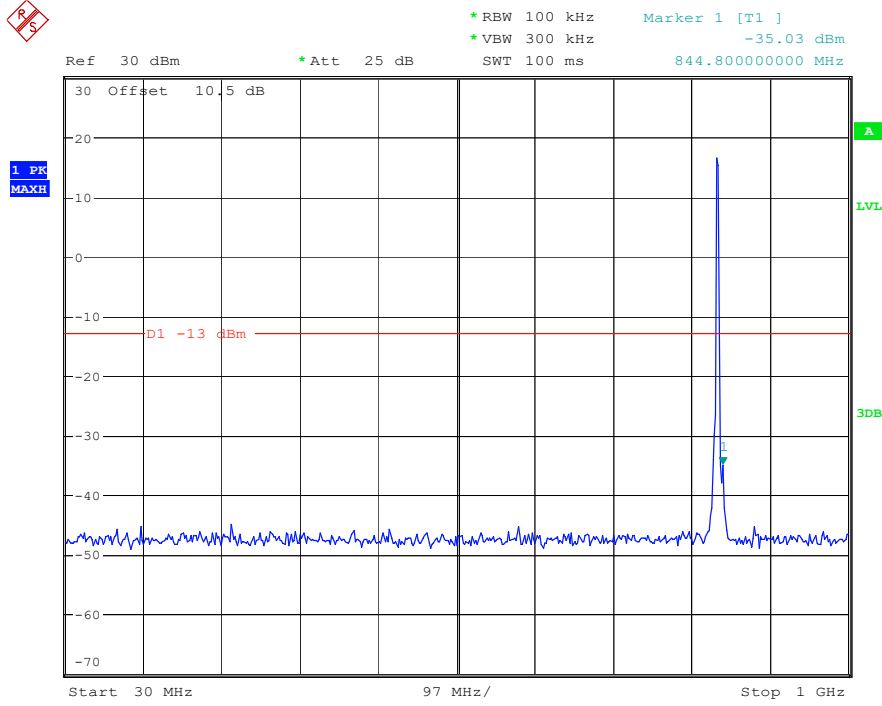

Date: 9.APR.2023 09:51:09

Band 5_3 MHz_Low_QPSK_RB15#0_1(30MHz-1GHz)

Date: 9.APR.2023 09:52:23

Band 5_3 MHz_Low_QPSK_RB15#0_2(1GHz-10GHz)

Date: 9.APR.2023 09:52:33

Band 5_3 MHz_Middle_QPSK_RB15#0_1(30MHz-1GHz)