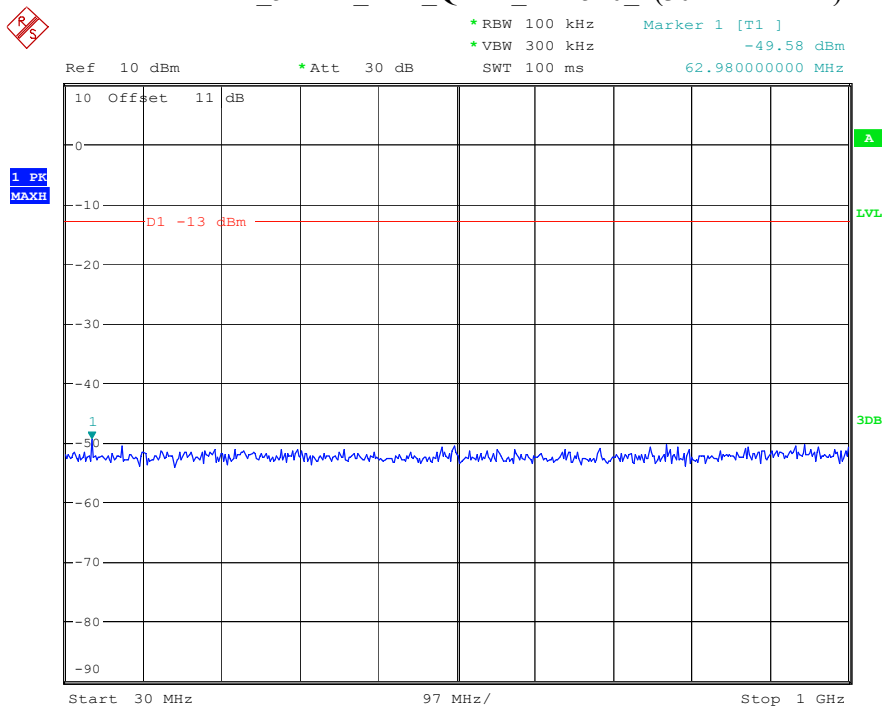

Band 4_5 MHz_Low_QPSK_RB25#0_1(30MHz-1GHz)

Date: 8.APR.2023 16:34:13