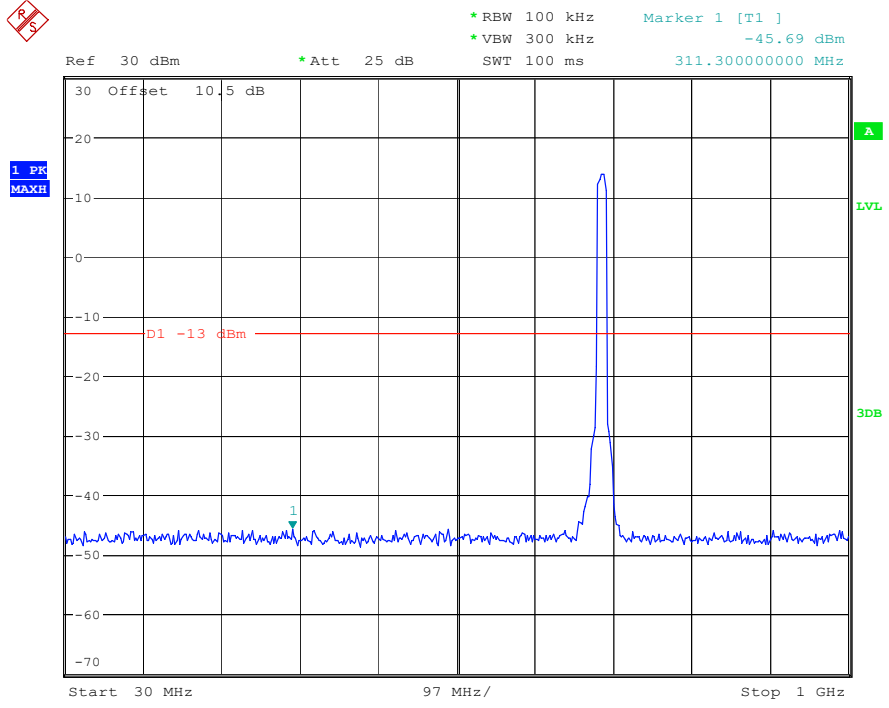

Band 71_10 MHz_High_QPSK_RB50#0_1(30MHz-1GHz)

Date: 9.APR.2023 10:13:49