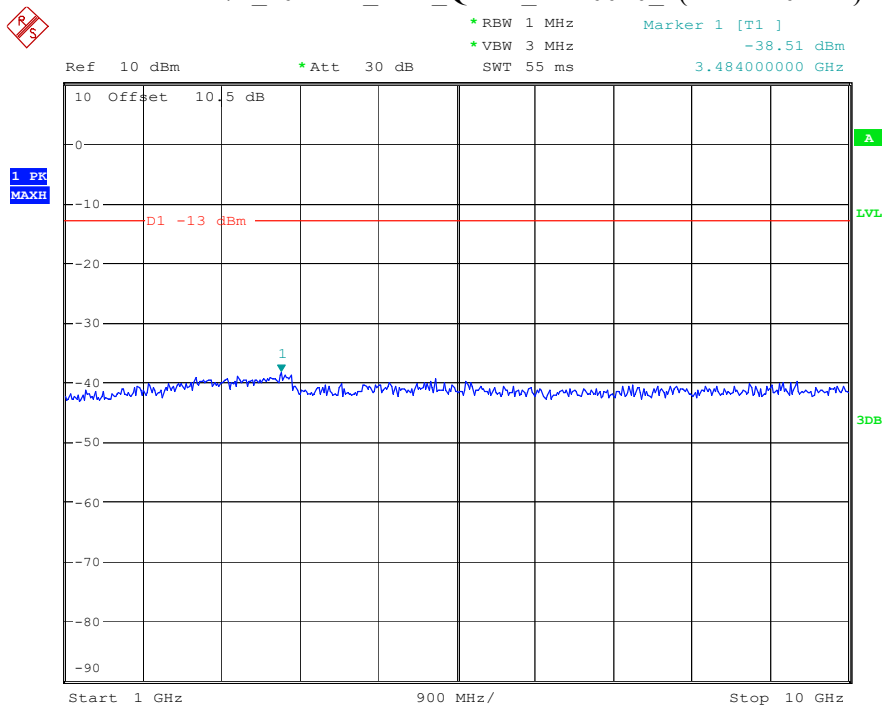

Band 71_20 MHz_Low_QPSK_RB100#0_2(1GHz-10GHz)

Date: 9.APR.2023 10:17:50