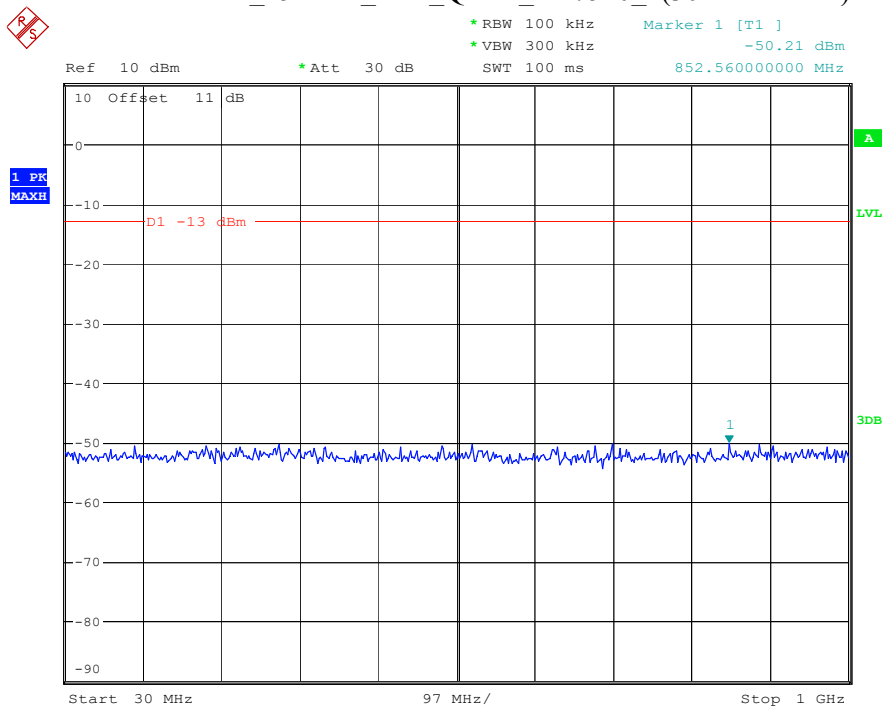

Band 4_15 MHz_Low_QPSK_RB75#0_1(30MHz-1GHz)

Date: 8.APR.2023 16:36:44