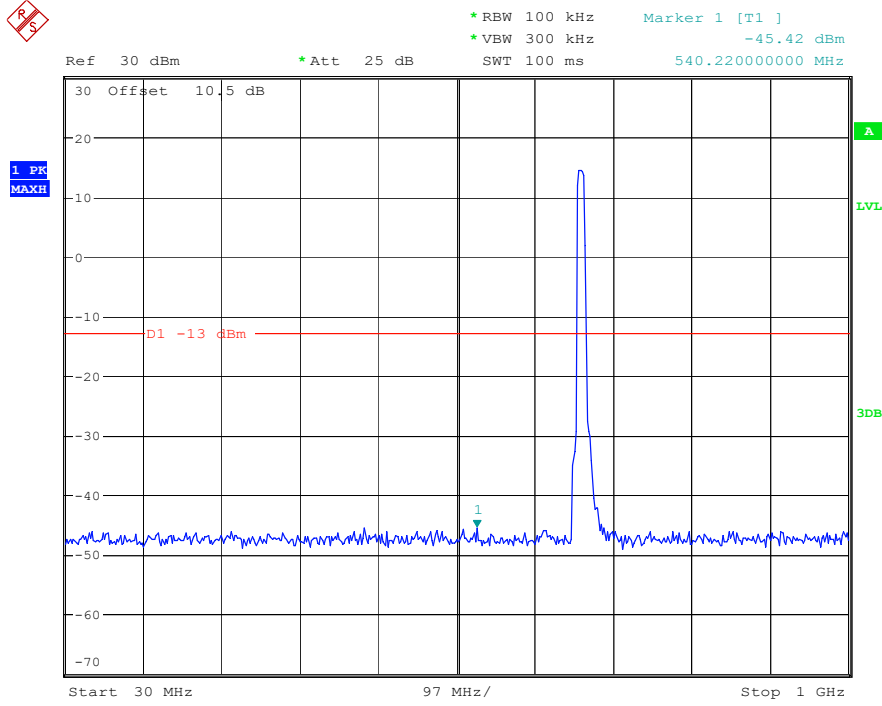

Band 71_10 MHz_Low_QPSK_RB50#0_1(30MHz-1GHz)

Date: 9.APR.2023 10:12:57