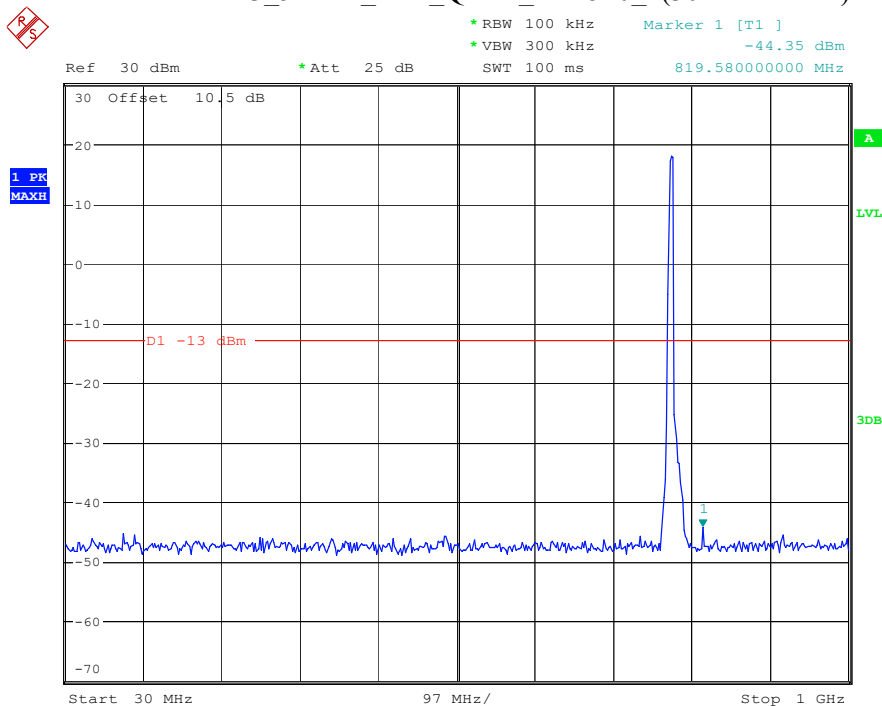

Band 13_5 MHz_Low_QPSK_RB25#0_1(30MHz-1GHz)

Date: 9.APR.2023 10:54:13