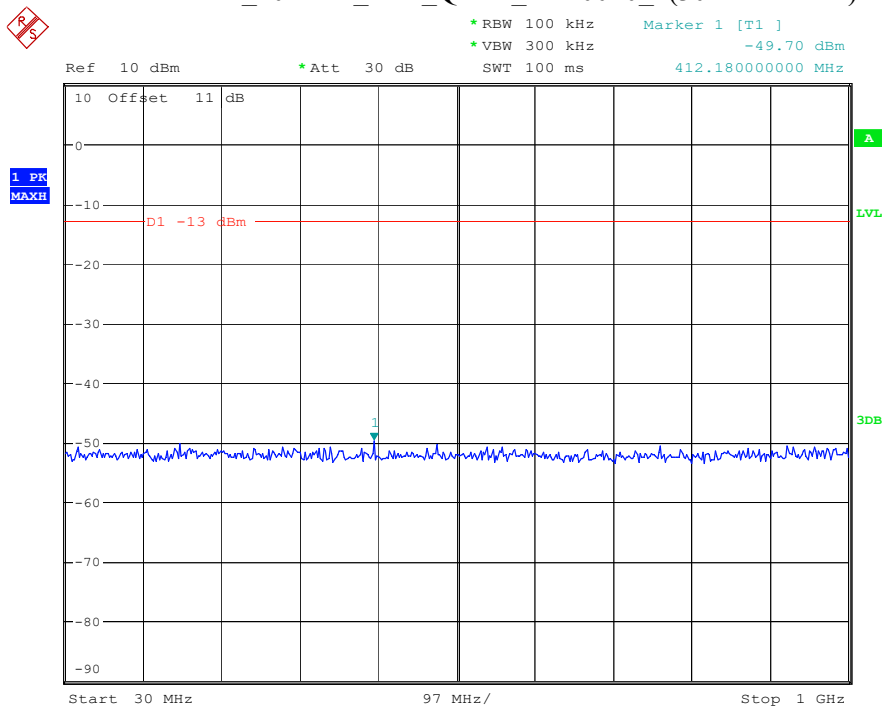

Band 2_20 MHz_Low_QPSK_RB100#0_1(30MHz-1GHz)

Date: 8.APR.2023 16:28:54