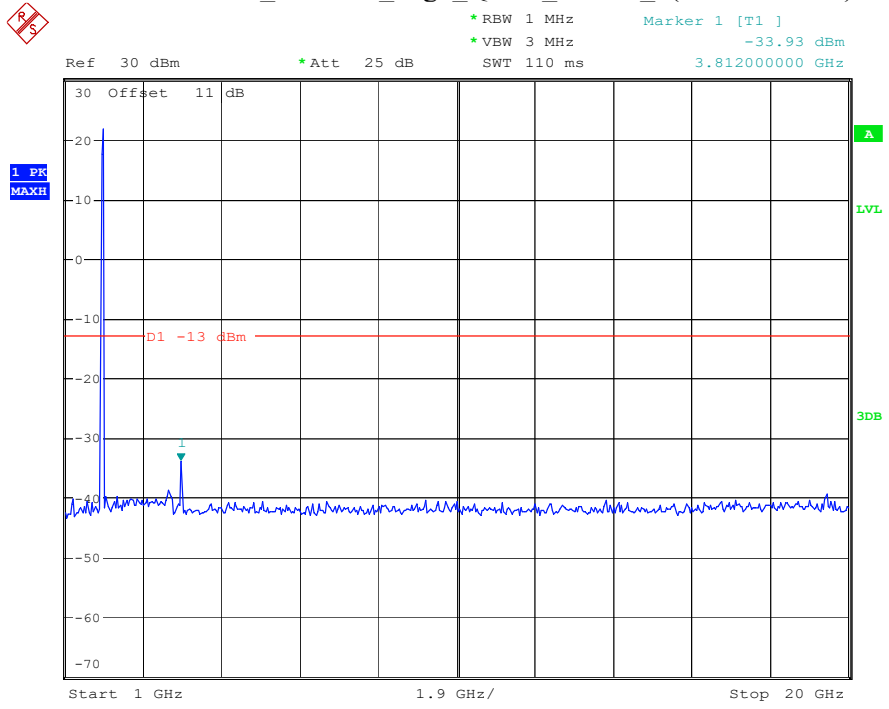

Date: 8.APR.2023 16:42:04

Band 66_1.4 MHz_Middle_QPSK_RB6#0_2(1GHz-20GHz)

Date: 18.APR.2023 13:29:36

Band 66_1.4 MHz_High_QPSK_RB6#0_1(30MHz-1GHz)

Date: 8.APR.2023 16:43:25

Band 66_1.4 MHz_High_QPSK_RB6#0_2(1GHz-20GHz)