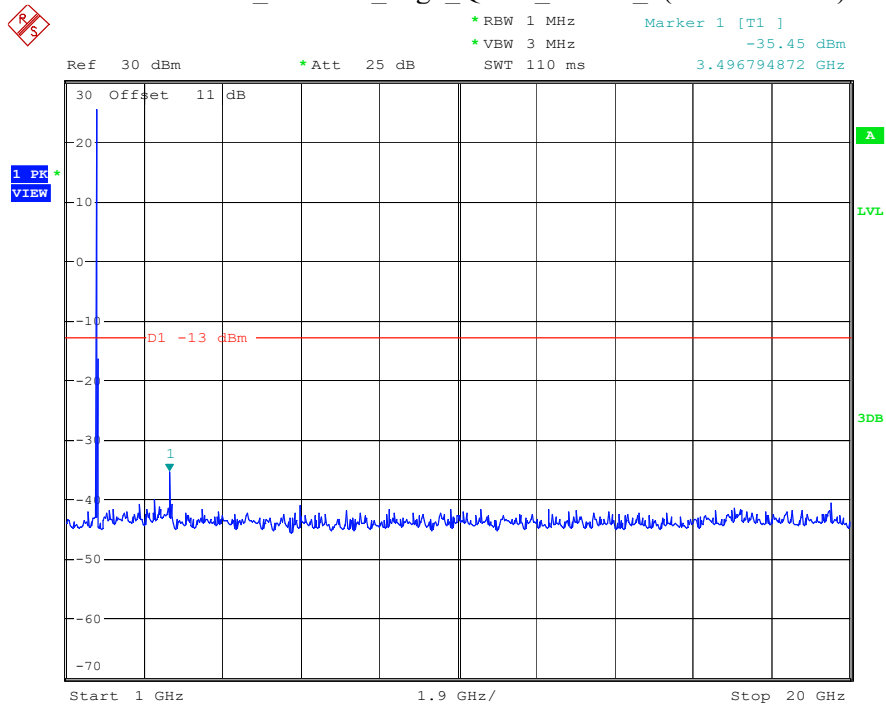

Date: 8.APR.2023 16:31:26

Band 4_1.4 MHz_Middle_QPSK_RB6#0_2(1GHz-20GHz)

Date: 8.APR.2023 16:31:36

Band 4_1.4 MHz_High_QPSK_RB6#0_1(30MHz-1GHz)

Date: 8.APR.2023 16:31:55

Band 4_1.4 MHz_High_QPSK_RB6#0_2(1GHz-20GHz)