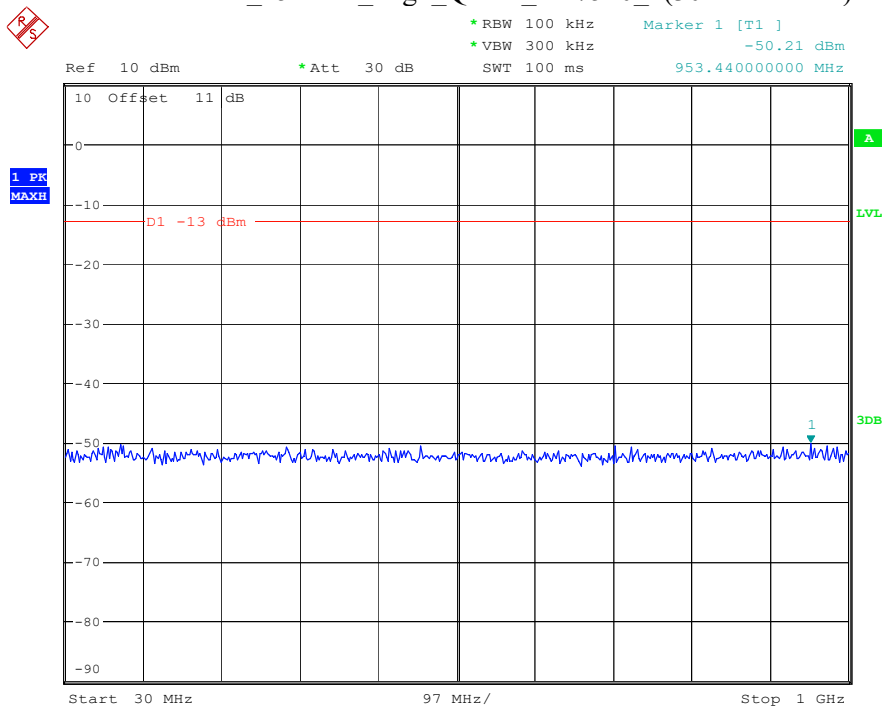

Band 2_15 MHz_High_QPSK_RB75#0_1(30MHz-1GHz)

Date: 8.APR.2023 16:28:25