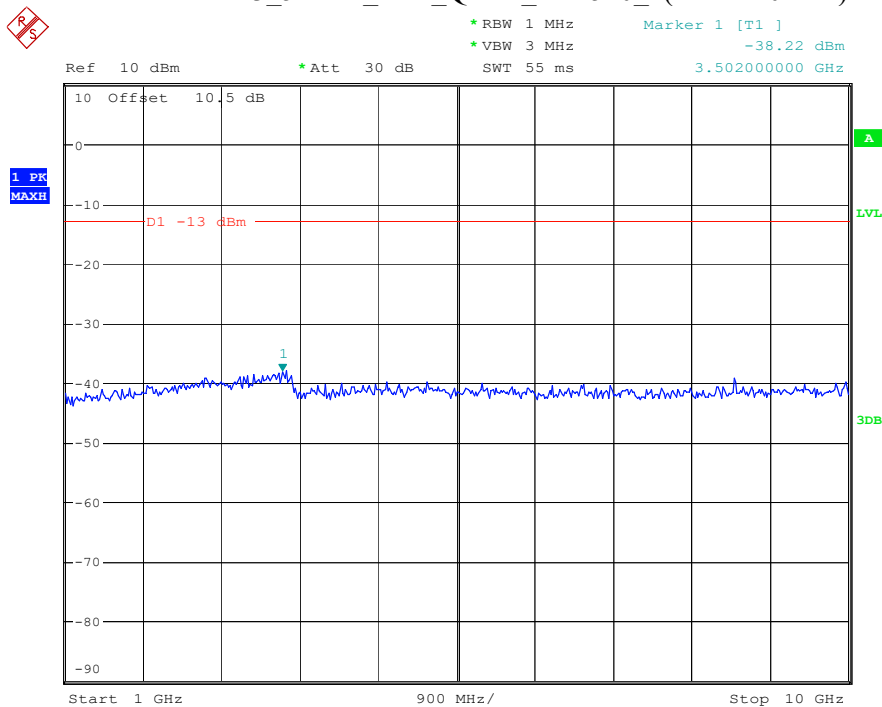

Band 13_5 MHz_Low_QPSK_RB25#0_2(1GHz-10GHz)

Date: 9.APR.2023 10:54:23