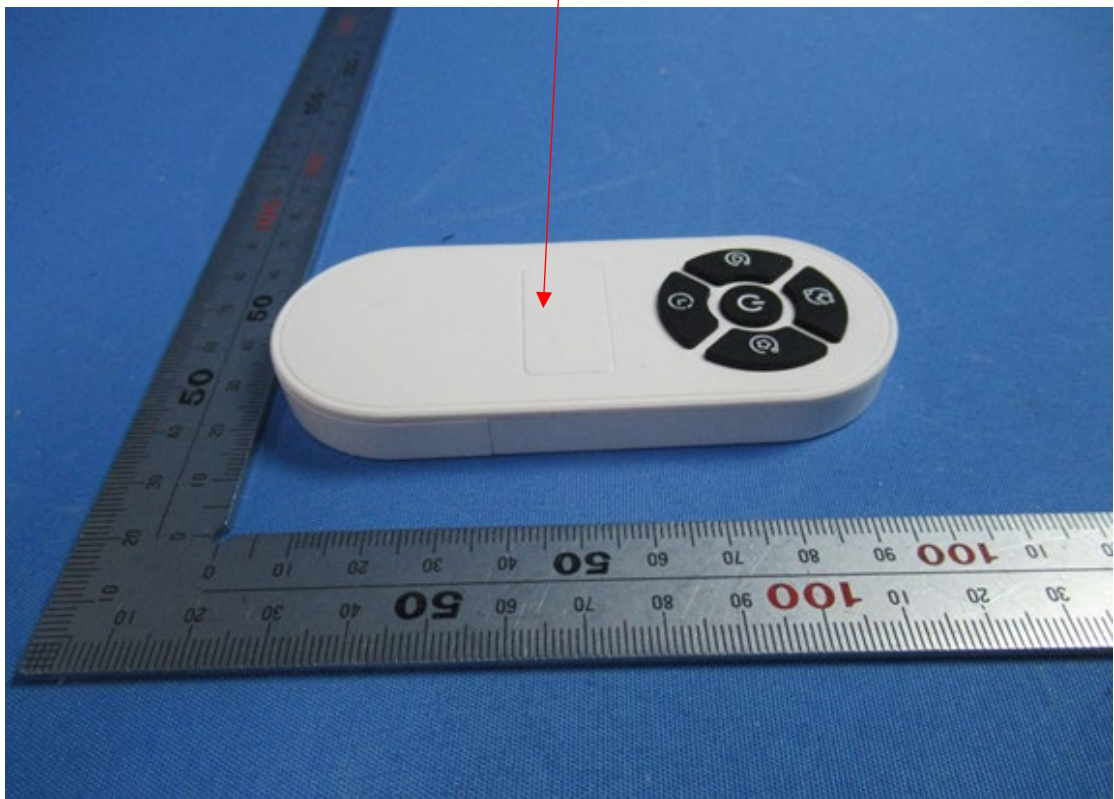

FCC ID: 2A4AE-REMOTE5K

Remark: It's hard to put FCC statement on the product due to device's irregular appearance. FCC statement will be placed in the user manual which the device is marketed.