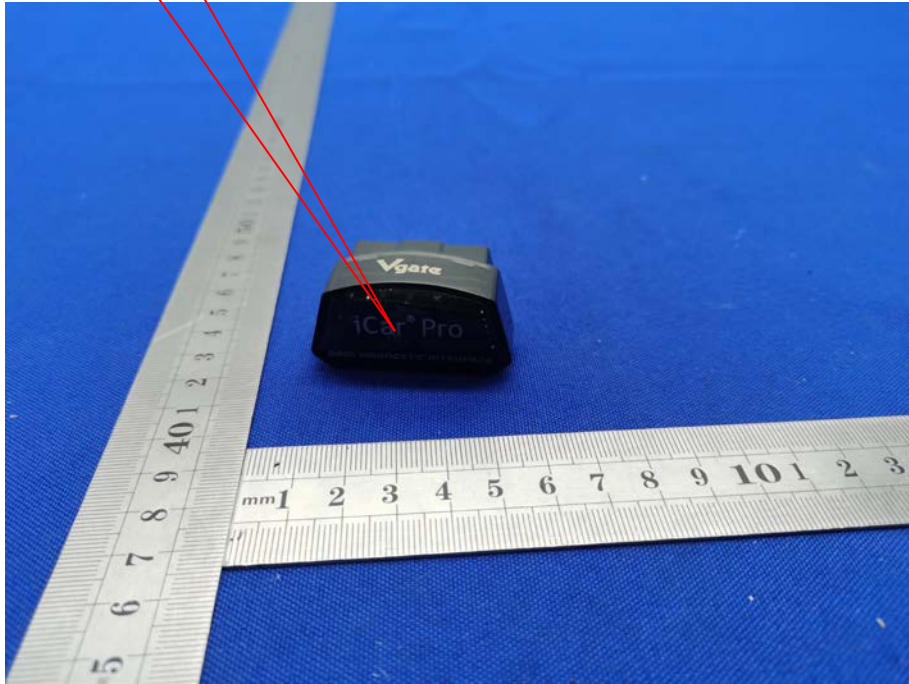

Label Location

Model: Vgate iCar Pro WiFi
FCC ID: 2A49X-VGATEICAR