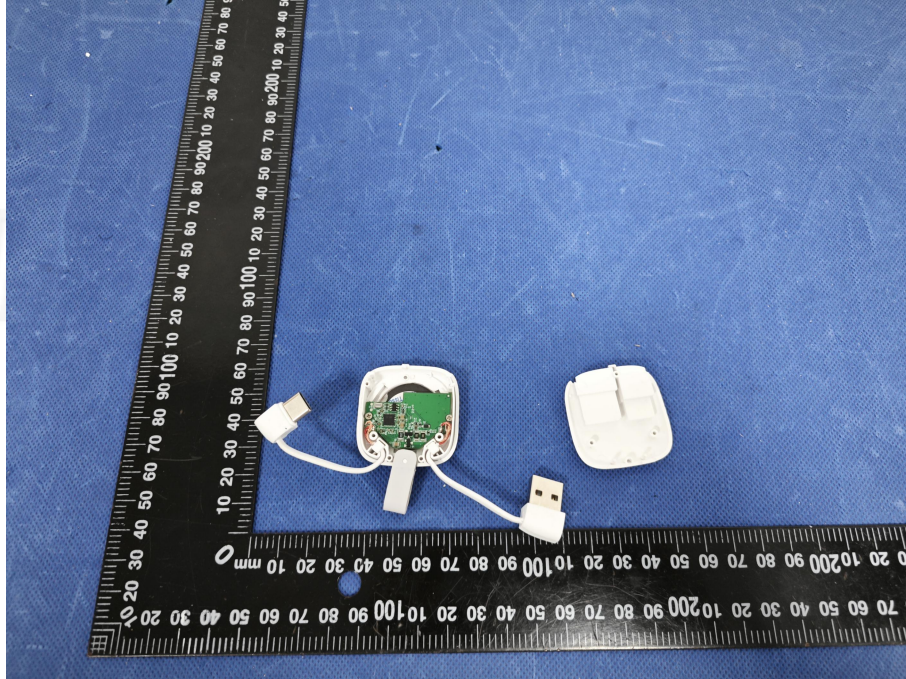

EUT PHOTO(Internal Photos)

iWatch wireless charger

S4

***** END OF REPORT *****