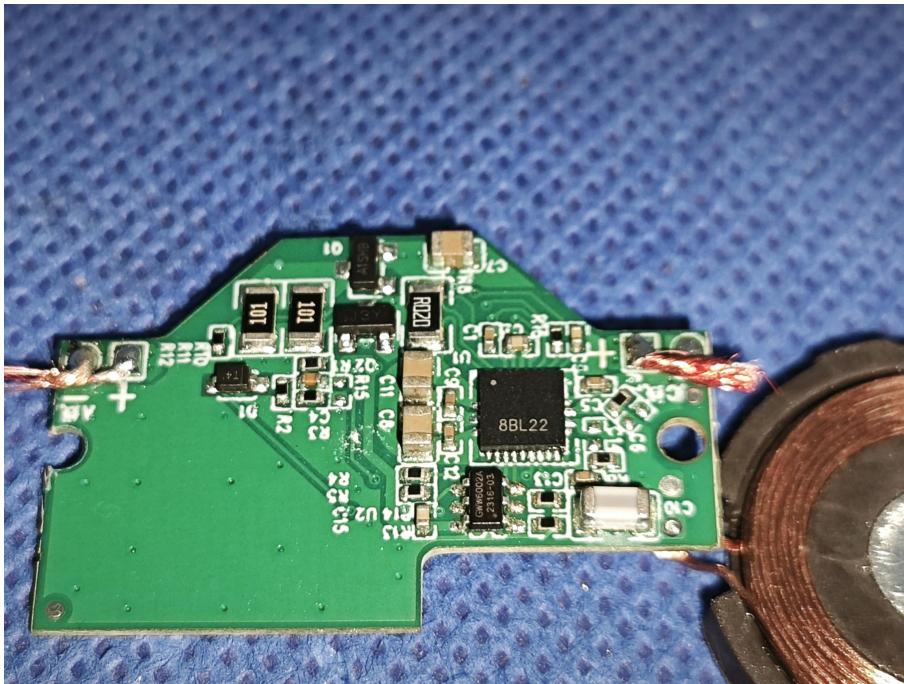

EUT PHOTO(Internal Photos)

iWatch wireless charger

S4

***** END OF REPORT *****