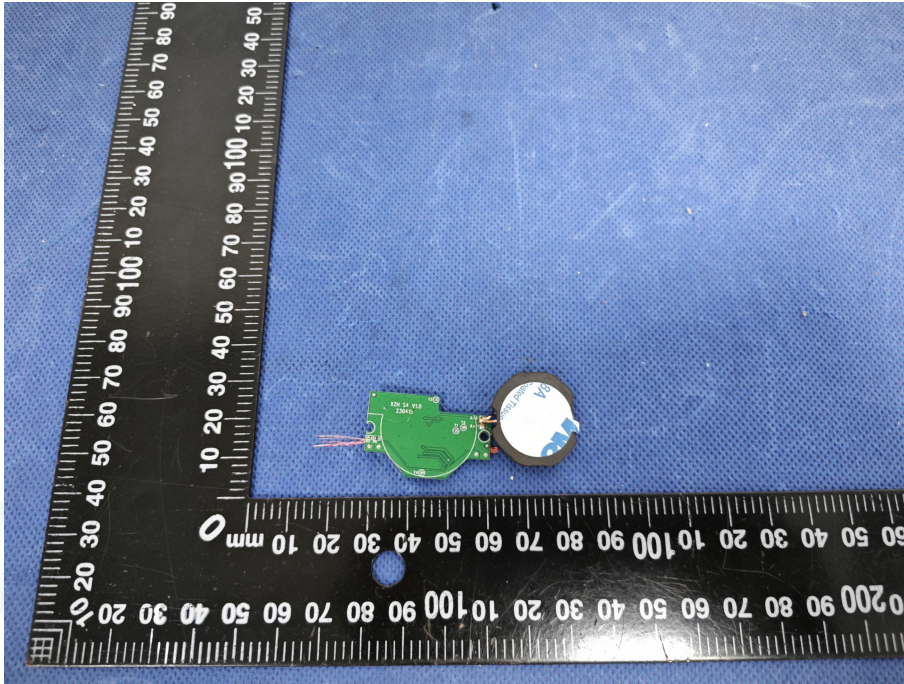

EUT PHOTO(Internal Photos)

iWatch wireless charger

S4

***** END OF REPORT *****