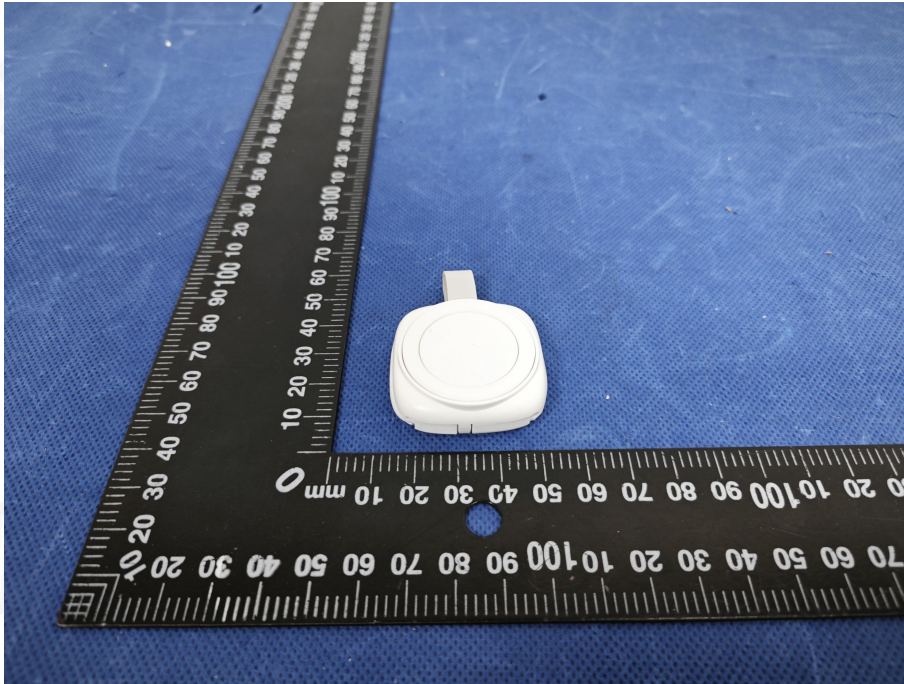

EUT PHOTO(External Photos)

iWatch wireless charger

S4

***** END OF REPORT *****