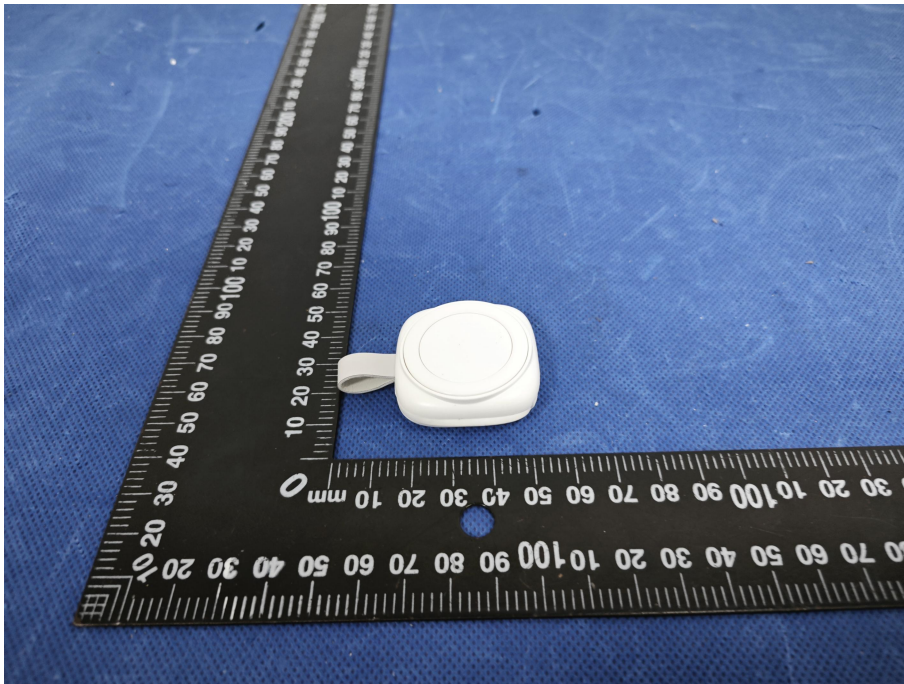

EUT PHOTO(External Photos)

iWatch wireless charger

S4

***** END OF REPORT *****