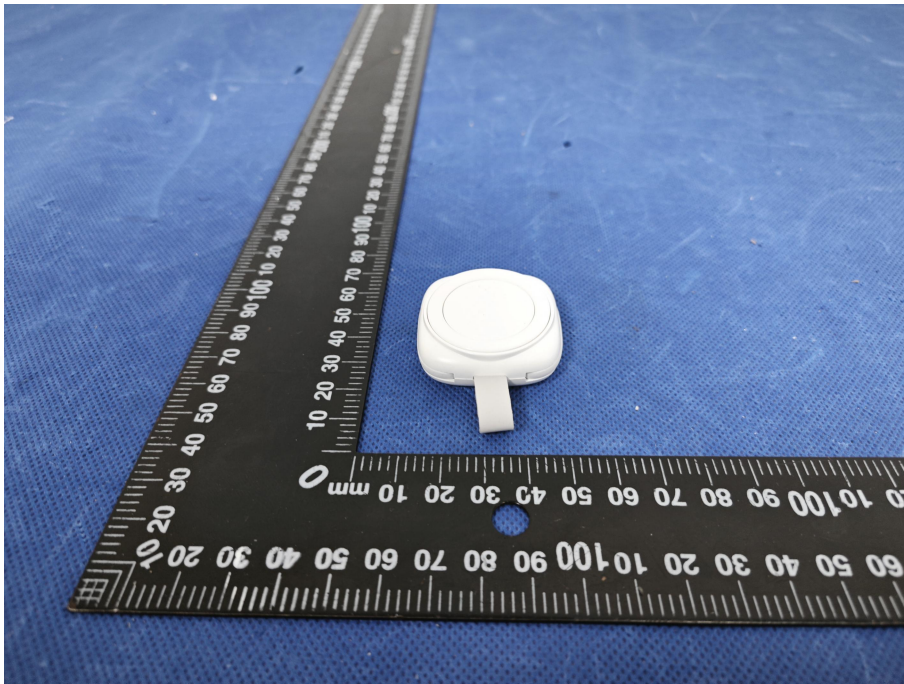

EUT PHOTO(External Photos)

iWatch wireless charger

S4

***** END OF REPORT *****