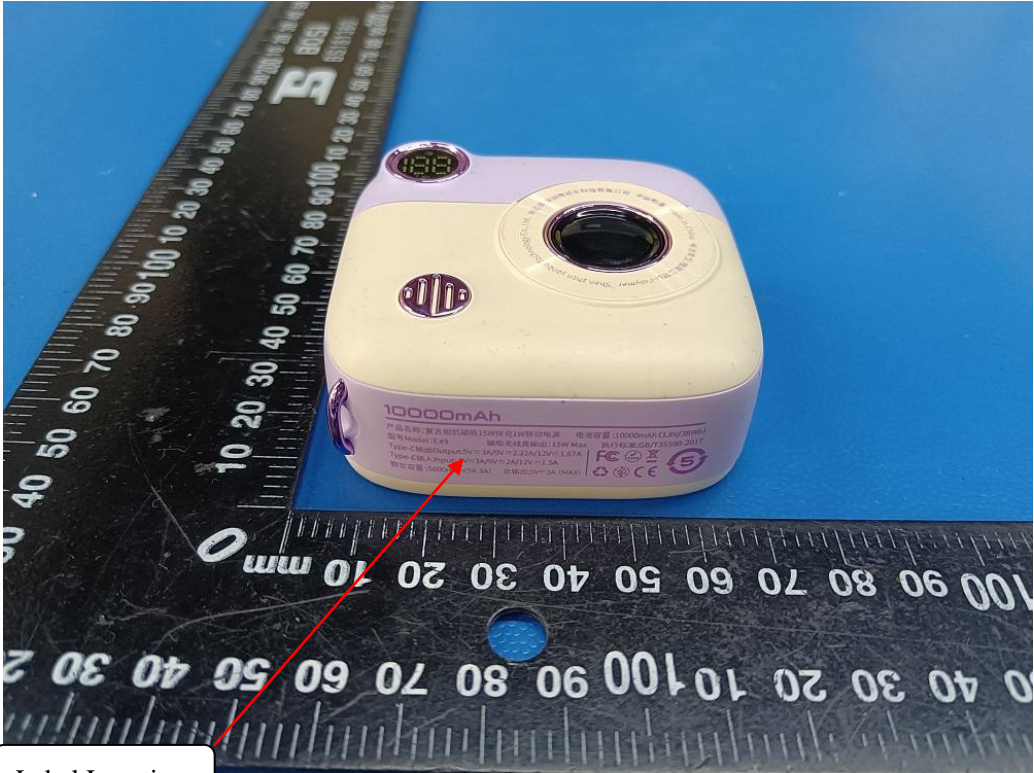

LABEL AND LOCATION

46mm

(Size: L4.6cm x 2.5cm)

Label Location