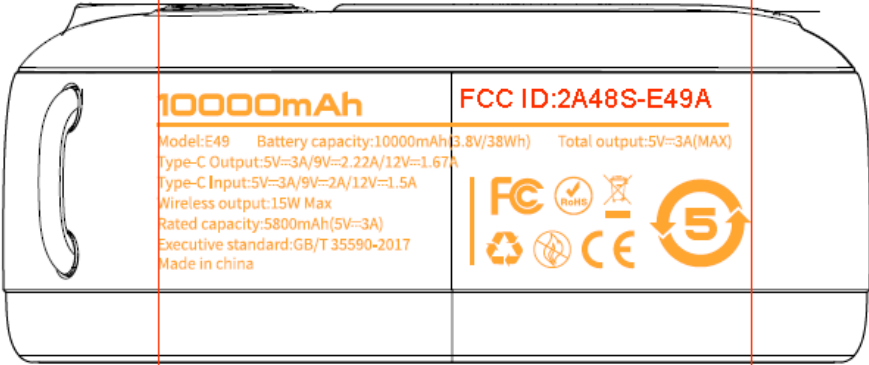

LABEL AND LOCATION

46mm

(Size: L4.6cm x 2.5cm)

Label Location