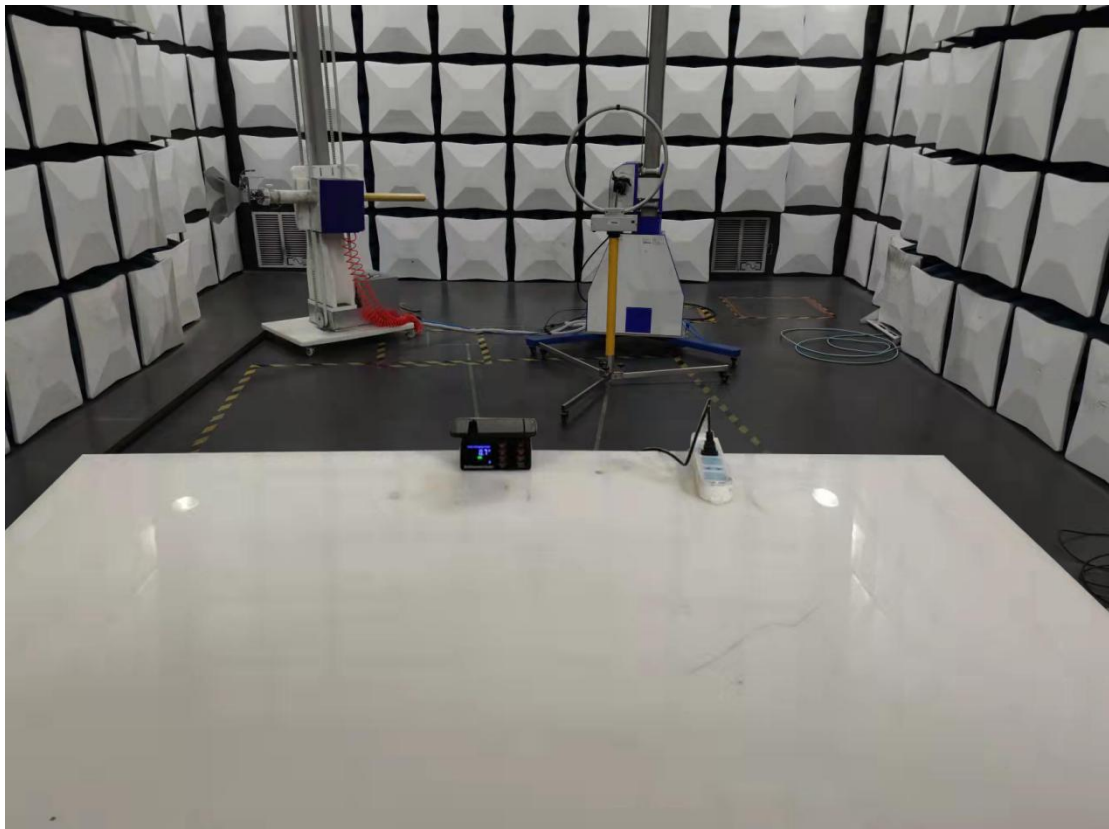

Blow 1GHz for radiated emission test setup

Conducted emission test setup