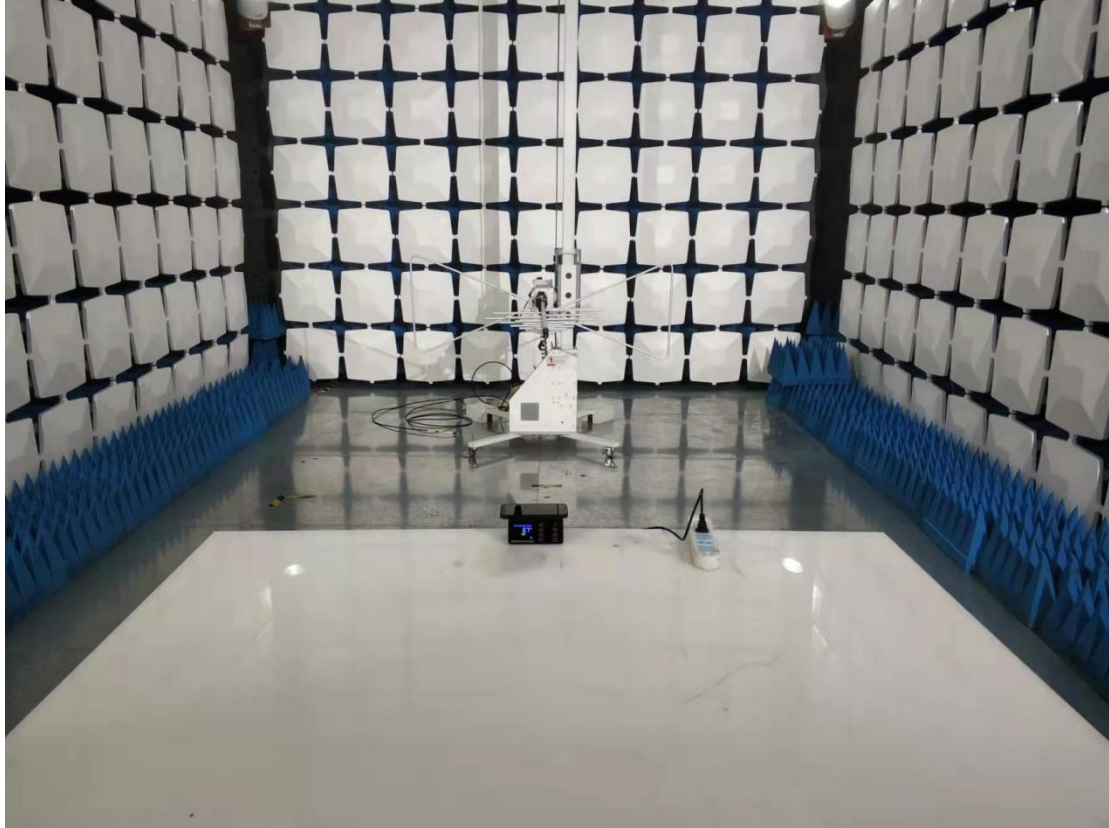

Blow 1GHz for radiated emission test setup

Conducted emission test setup