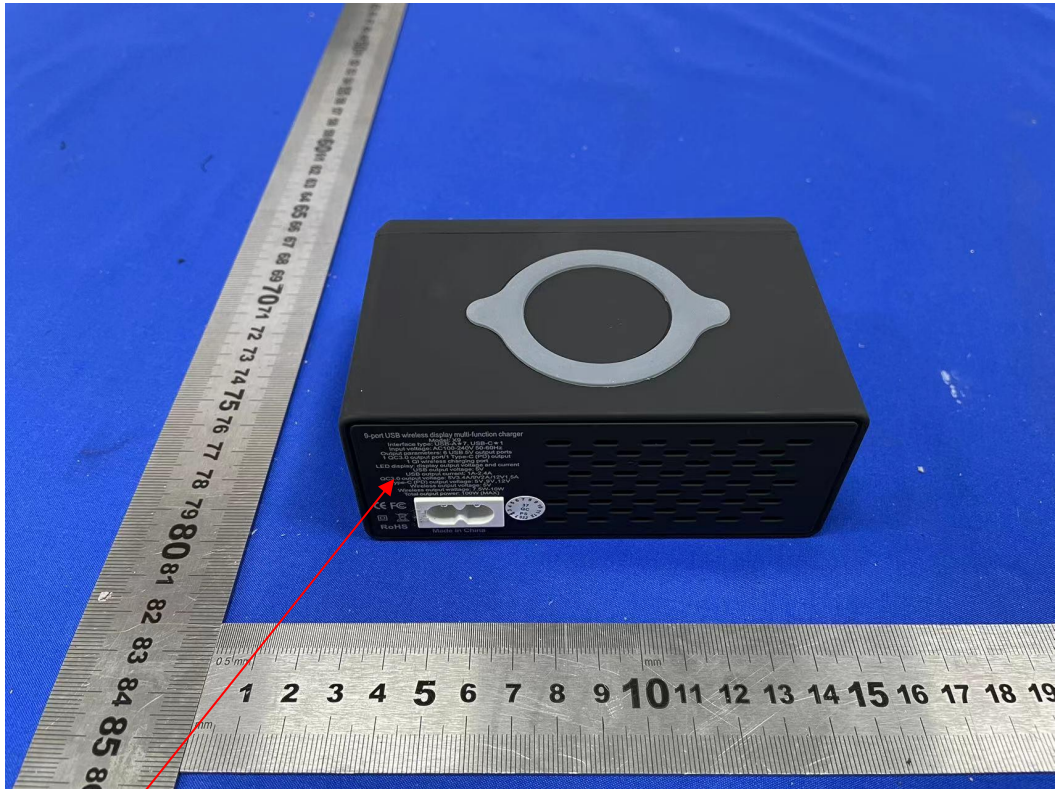

Label and Label Location

FCC ID: 2A48A-X9

L*W: 20mm*17mm

white font on a Black label