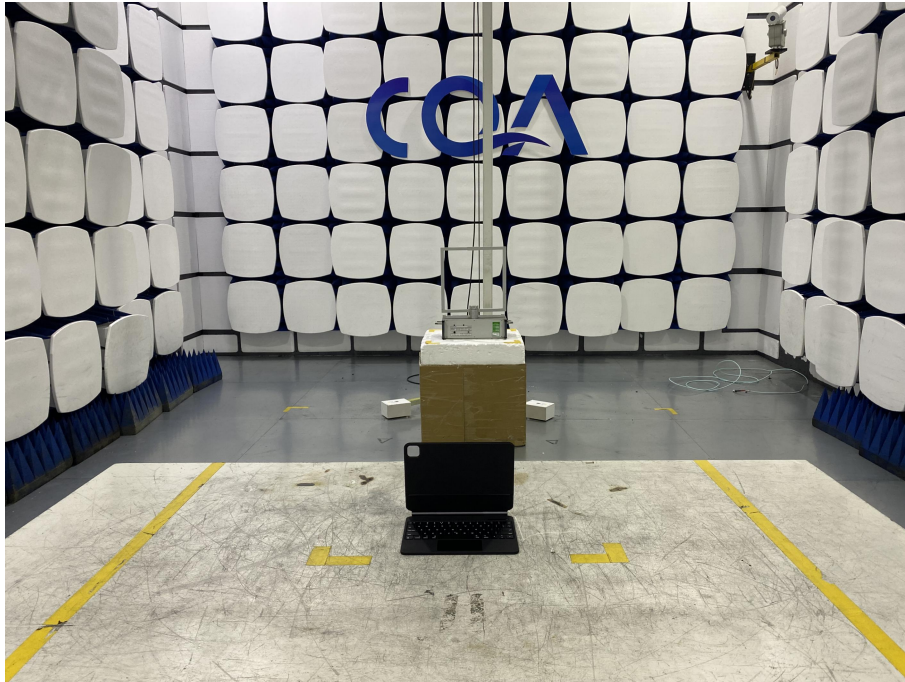

1 Photographs - EUT Test Setup

1.1 Radiated Spurious Emission

9kHz~30MHz:

30MHz~1GHz:

Above 1GHz:

1.2 Conducted Emissions Test Setup