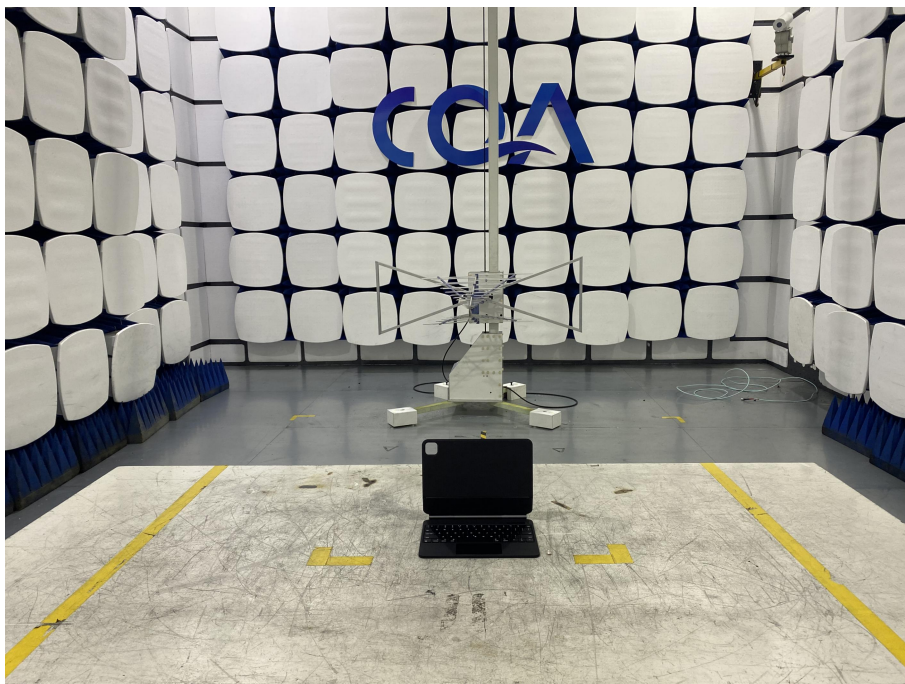

1 Photographs - EUT Test Setup

1.1 Radiated Spurious Emission

9kHz~30MHz:

30MHz~1GHz:

Above 1GHz:

1.2 Conducted Emissions Test Setup