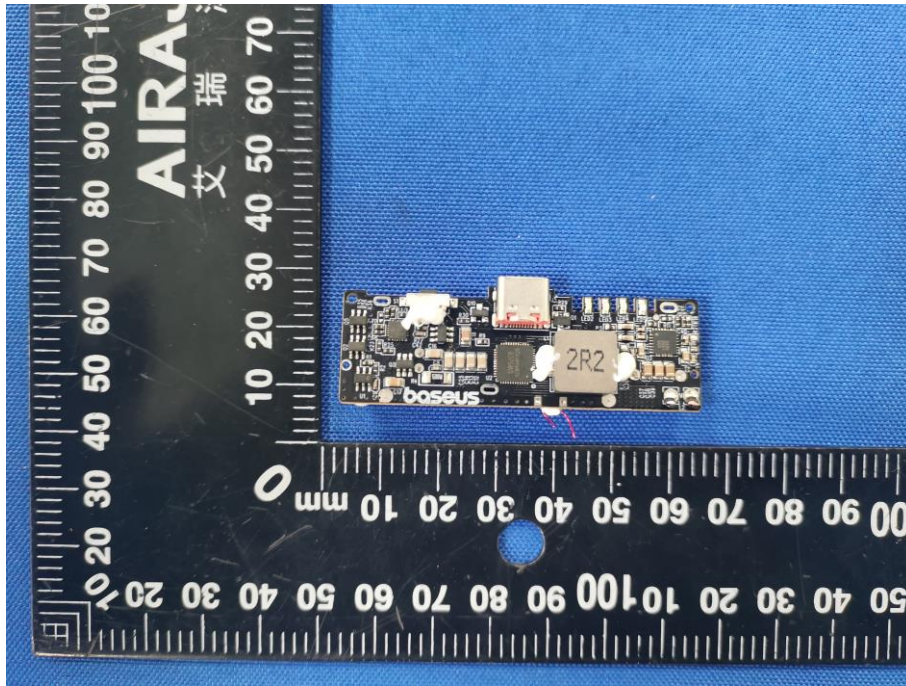

Antenna

Internal Photos

Battery Model:676076GH

Battery Model:H676076CH