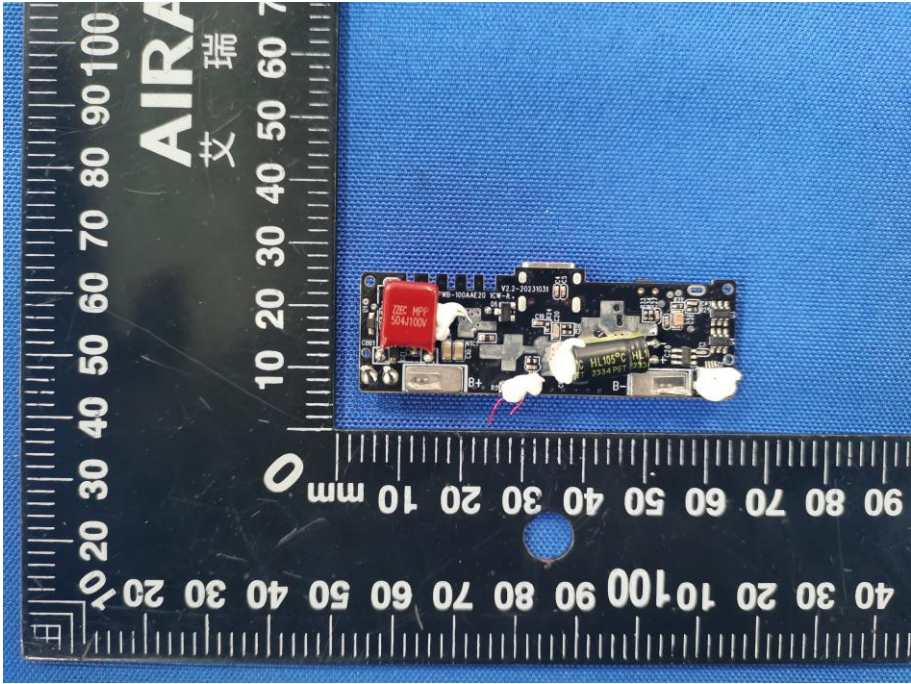

Antenna

Internal Photos

Battery Model:676076GH

Battery Model:H676076CH