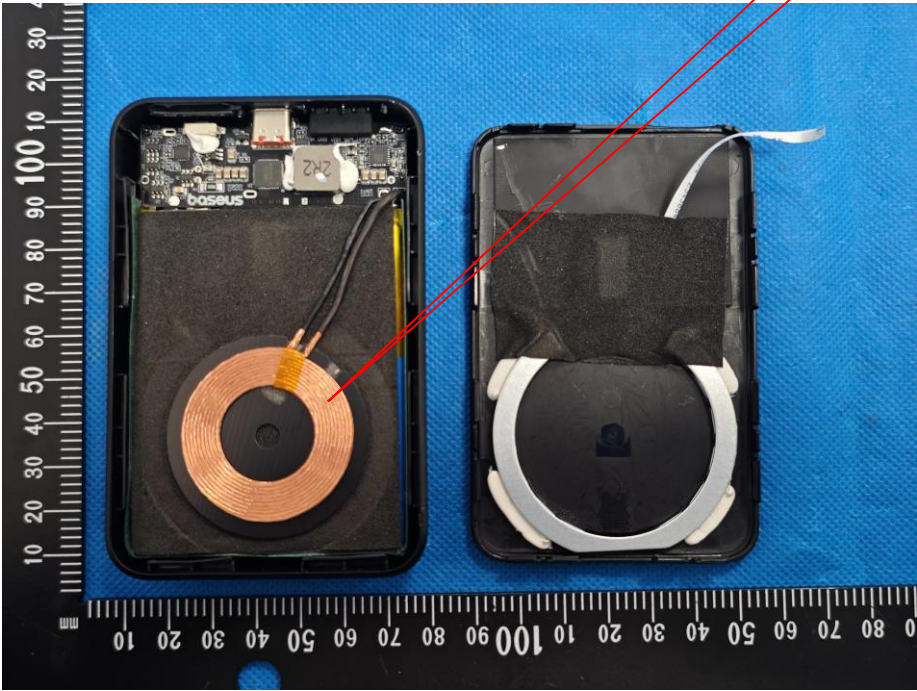

Antenna

Internal Photos

Battery Model:676076GH

Battery Model:H676076CH