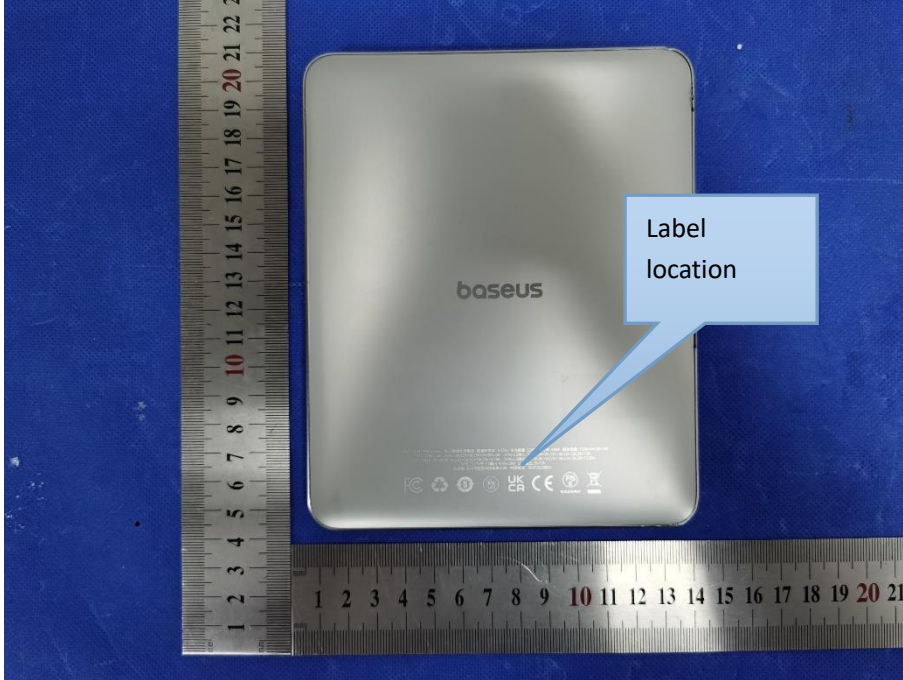

Label & label location

20mm*10mm

FCC ID:2A482-PPBLD2-65