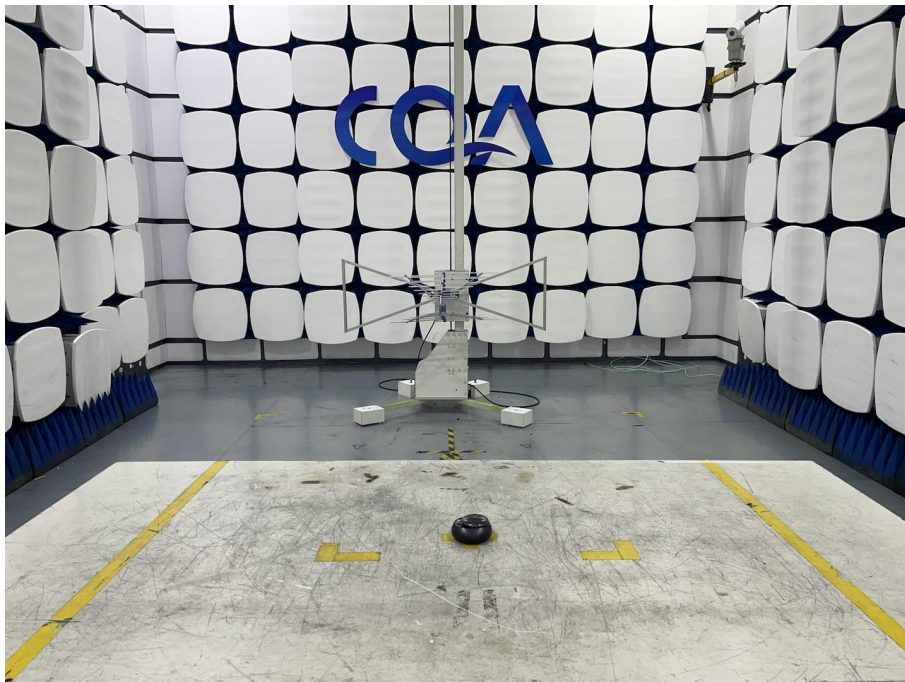

1 Photographs - EUT Test Setup

1.1 Radiated Spurious Emission

9kHz~30MHz:

30MHz~1GHz:

Above 1GHz:

1.2 Conducted Emissions Test Setup