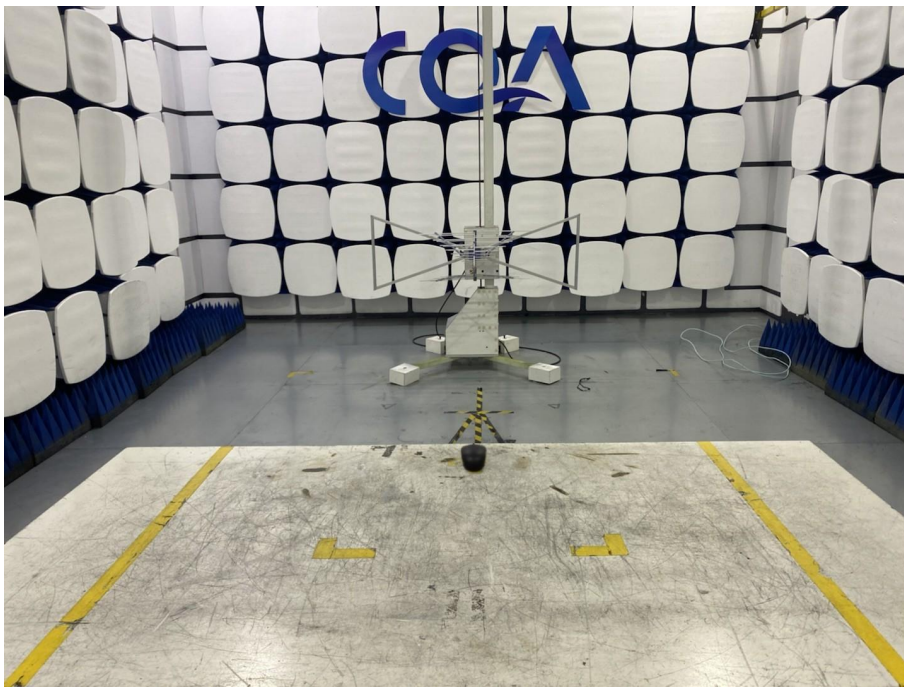

## 1.1 Radiated Emission Test Setup

9kHz~30MHz

30MHz~1GHz:

Above 1GHz: