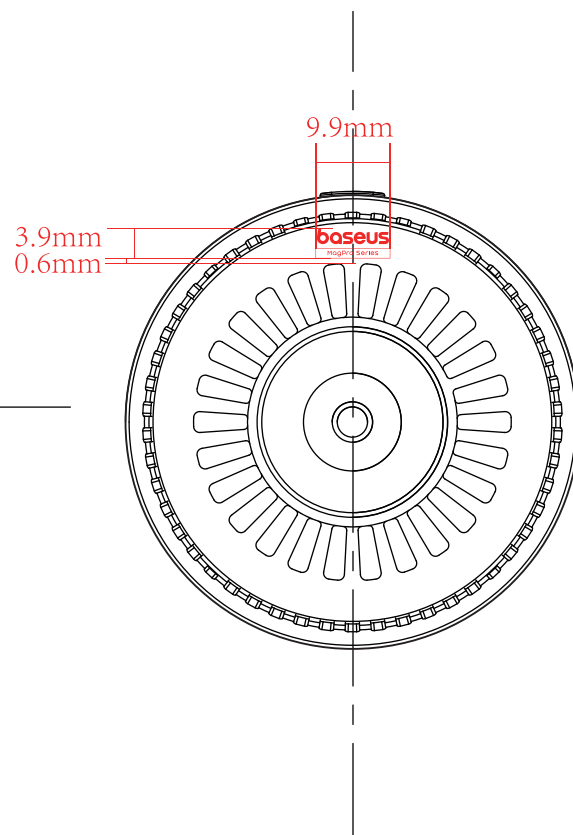

前视图 front view

1. magpro
Color: PANTONE COOL GRAY 2C

后视图 Rear view

2. magpro logo
Color: PANTONE COOL GRAY 2C