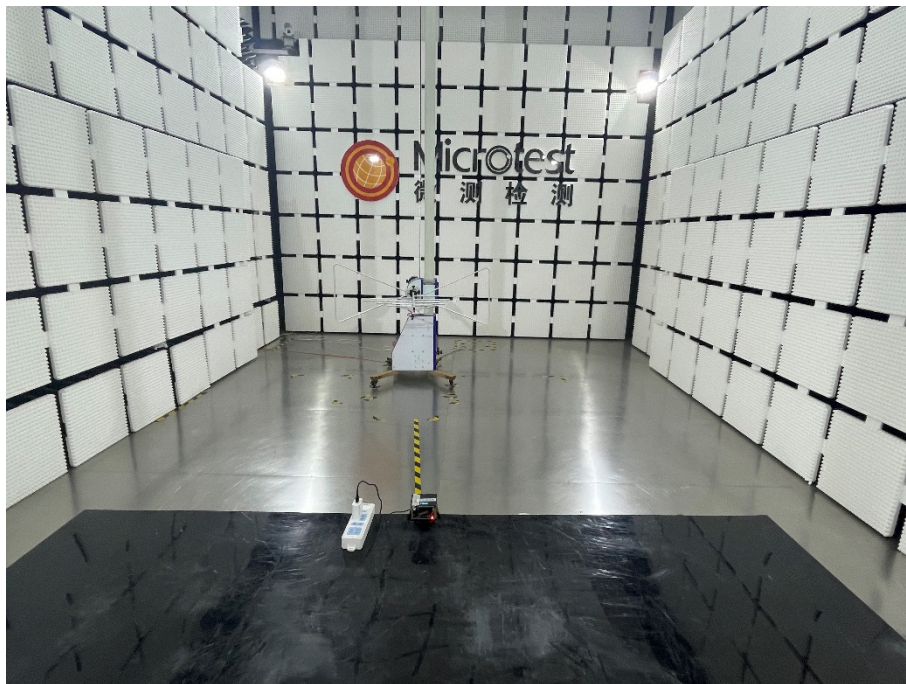

Appendix - Test Setup Photos

**Model: BS-CM023**

Radiated emissions – Below 30 MHz

Radiated emissions – Below 1 GHz

Conducted emissions

MPE

----End of Report----