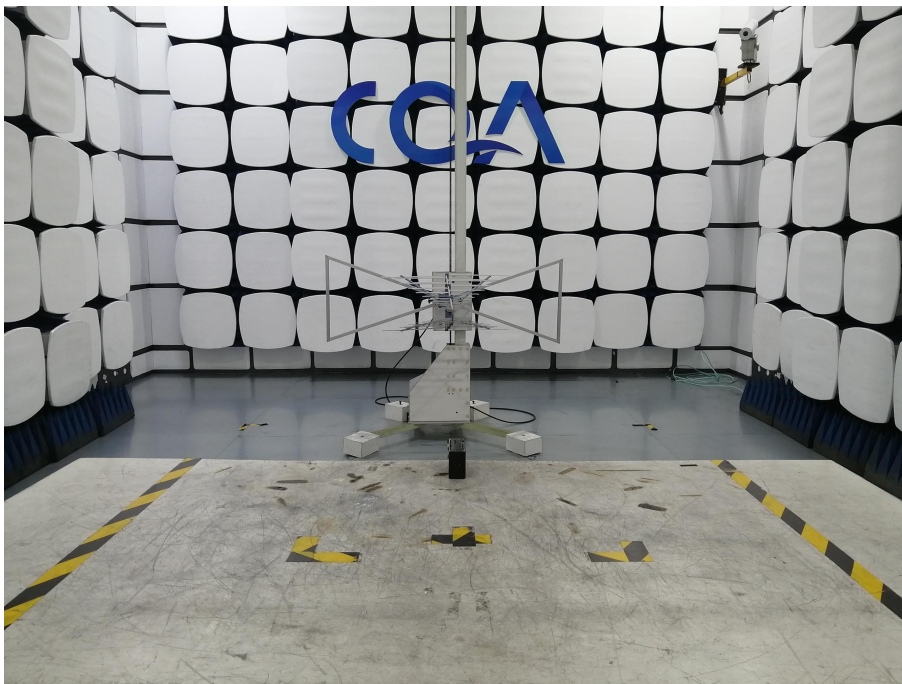

## Setup photos

### 1 Photographs - EUT Test Setup

#### 1.1 Radiated Spurious Emission

9kHz~30MHz:

30MHz~1GHz:

Above 1GHz:

**1.2 Conducted Emissions Test Setup**