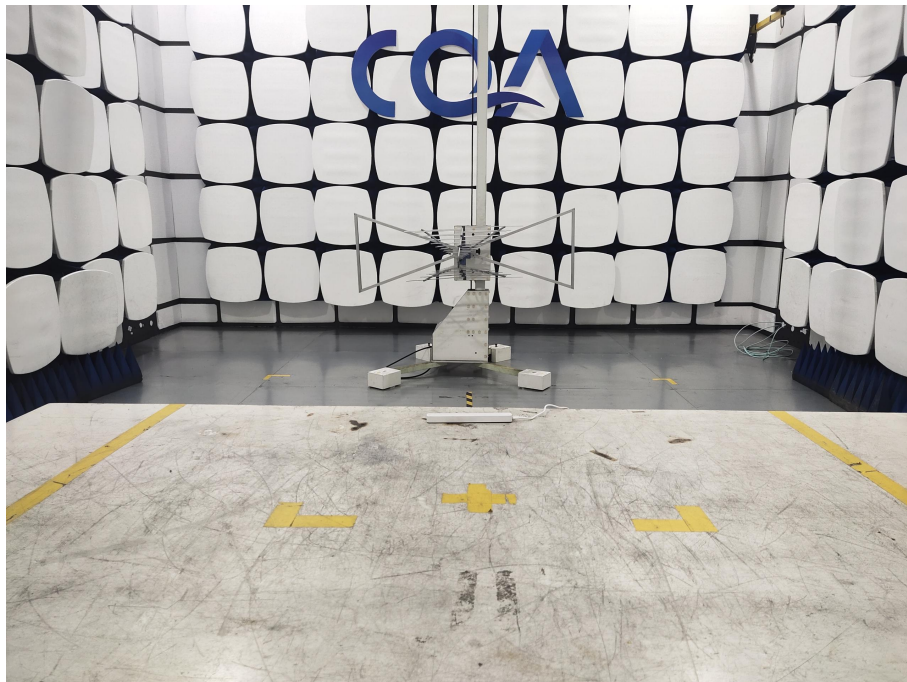

# 1 Photographs - EUT Test Setup

## 1.1 Radiated Emission

9kHz~30MHz:

30MHz~1GHz:

## 1.2 Conducted Emission