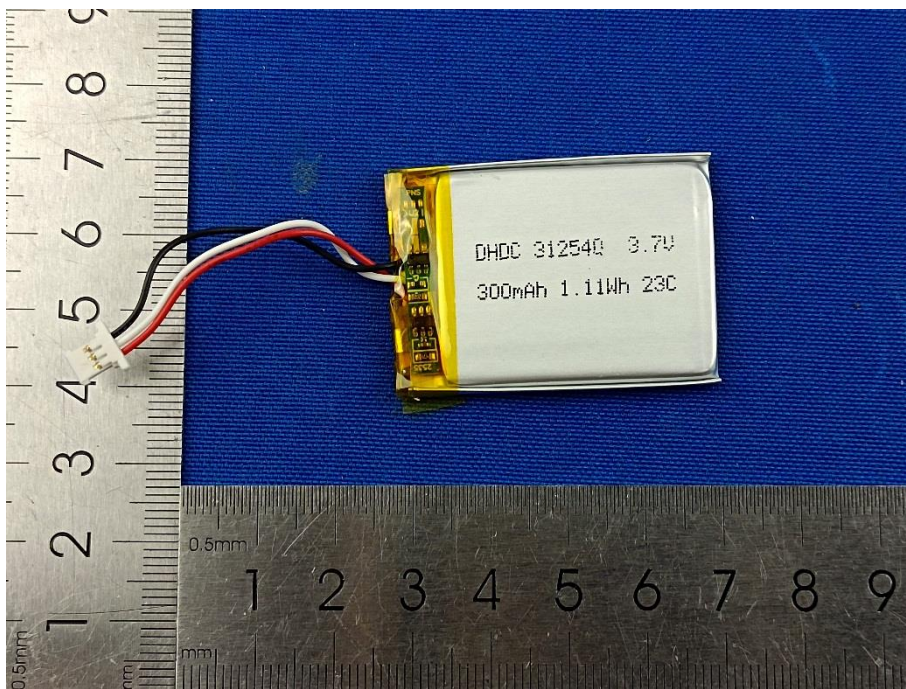

Appendix - EUT Photos

Model: BS-PC023

Baseus Brilliance Series Magnetic Keyboard Case

Baseus Brilliance Series Magnetic Keyboard Case(12.9 inches)

----End of Report----