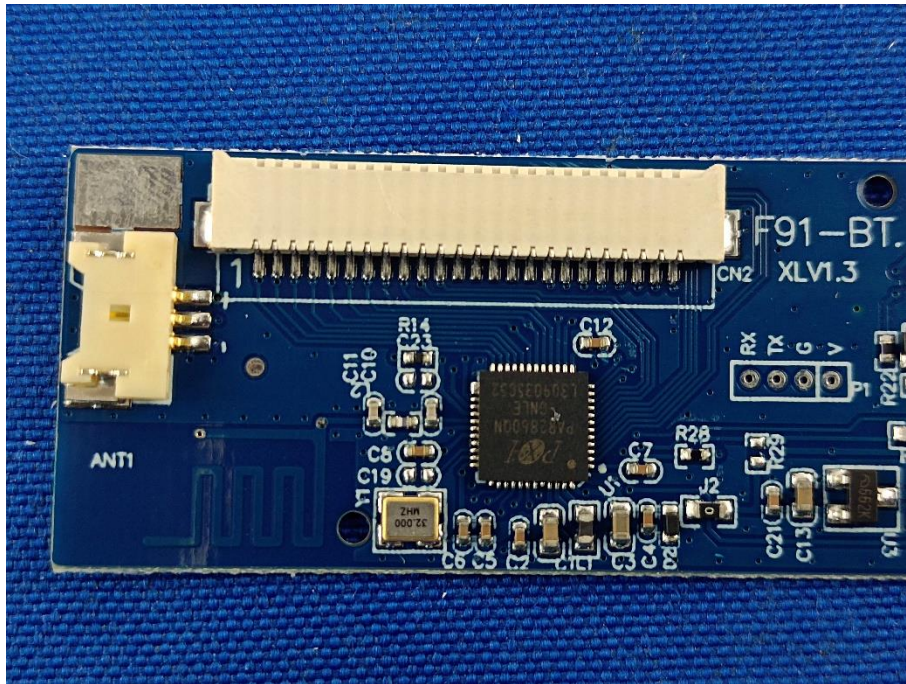

Appendix - EUT Photos

Model: BS-PC023

Baseus Brilliance Series Magnetic Keyboard Case

Baseus Brilliance Series Magnetic Keyboard Case(12.9 inches)

----End of Report----