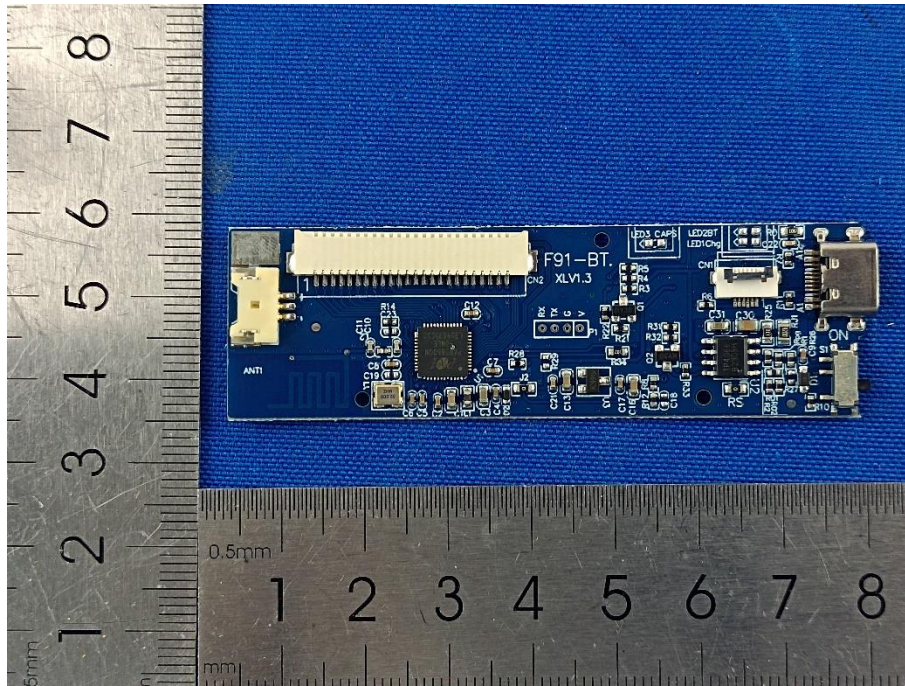

Appendix - EUT Photos

Model: BS-PC023

Baseus Brilliance Series Magnetic Keyboard Case

Baseus Brilliance Series Magnetic Keyboard Case(12.9 inches)

----End of Report----