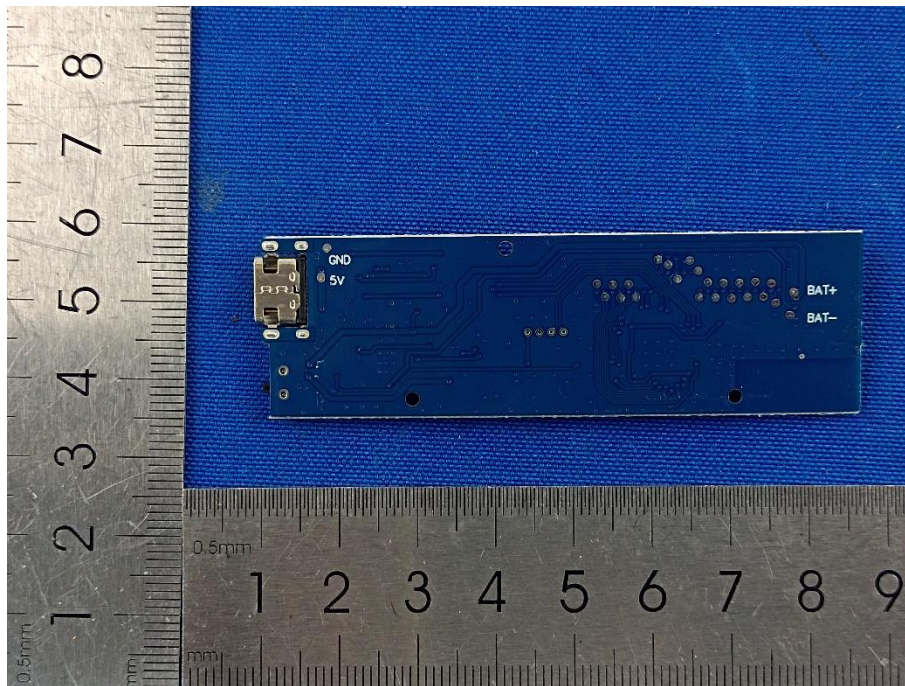

Appendix - EUT Photos

Model: BS-PC023

Baseus Brilliance Series Magnetic Keyboard Case

Baseus Brilliance Series Magnetic Keyboard Case(12.9 inches)

----End of Report----