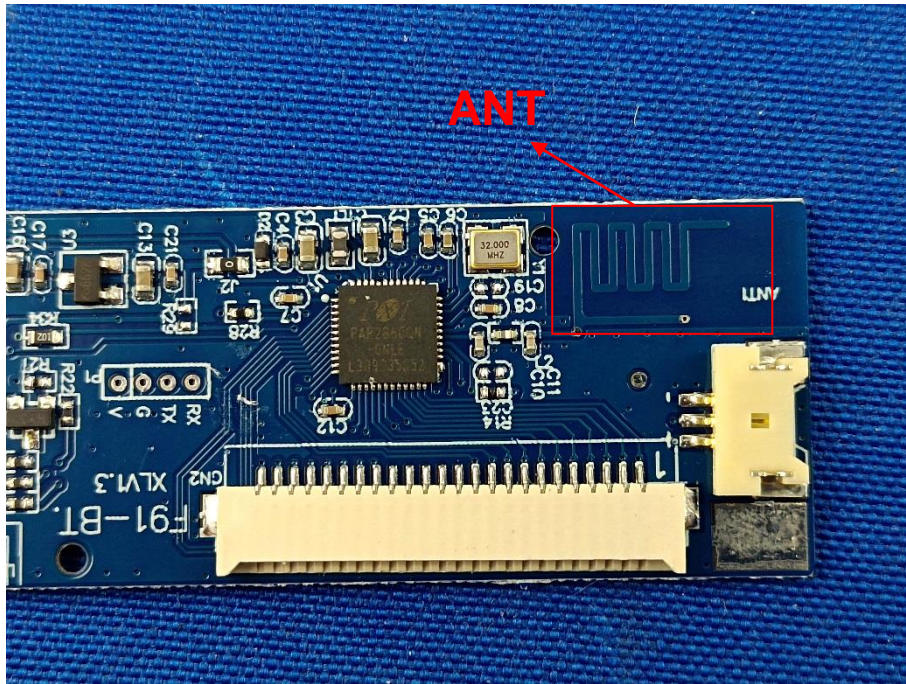

Appendix - EUT Photos

Model: BS-PC023

Baseus Brilliance Series Magnetic Keyboard Case

Baseus Brilliance Series Magnetic Keyboard Case(12.9 inches)

----End of Report----