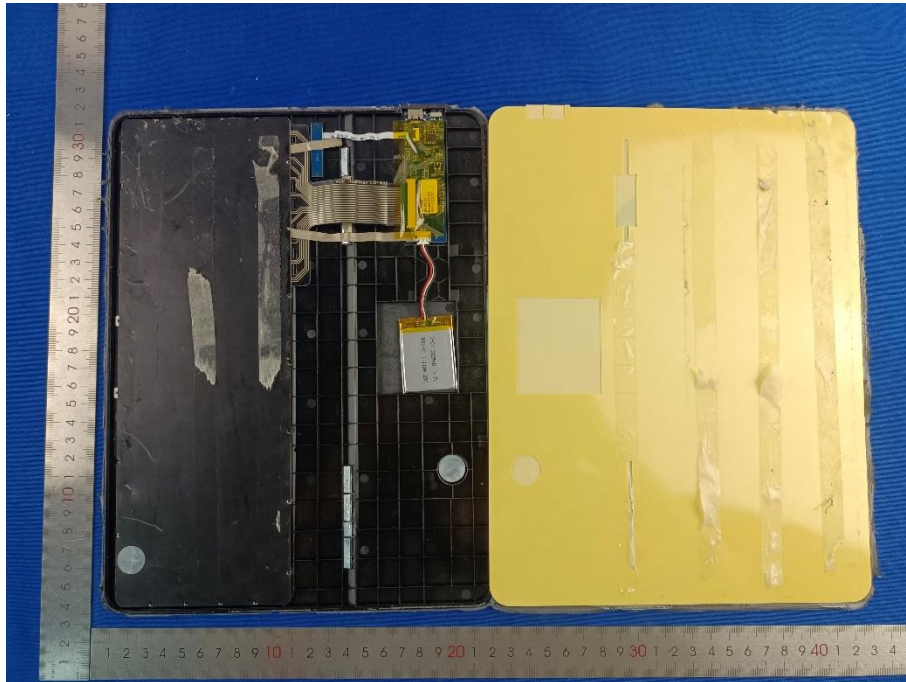

Appendix - EUT Photos

Model: BS-PC023

Baseus Brilliance Series Magnetic Keyboard Case

Baseus Brilliance Series Magnetic Keyboard Case(12.9 inches)

----End of Report----