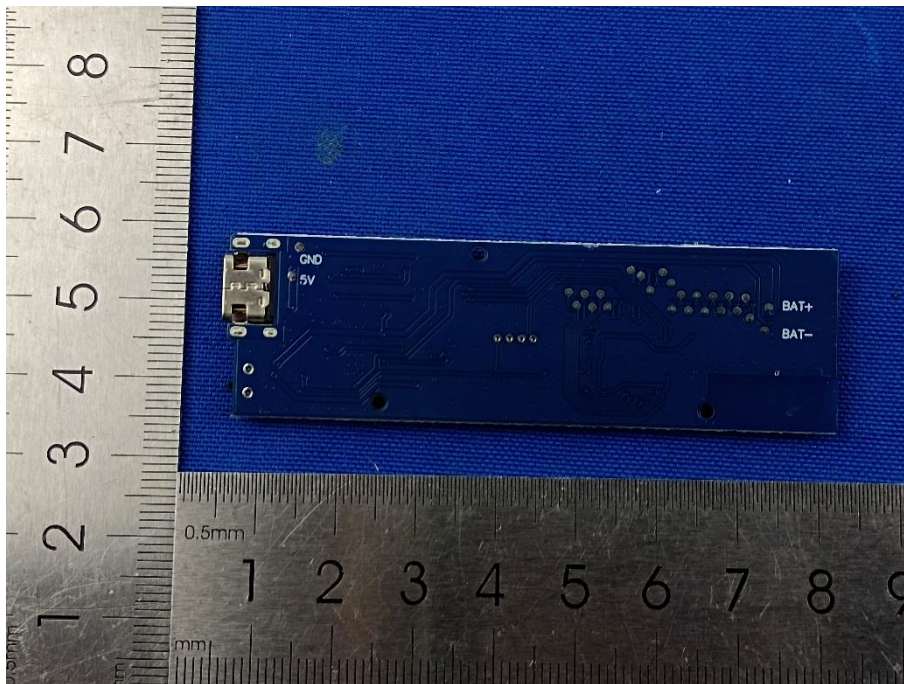

Appendix - EUT Photos

Model: BS-PC023

Baseus Brilliance Series Magnetic Keyboard Case

Baseus Brilliance Series Magnetic Keyboard Case(12.9 inches)

----End of Report----