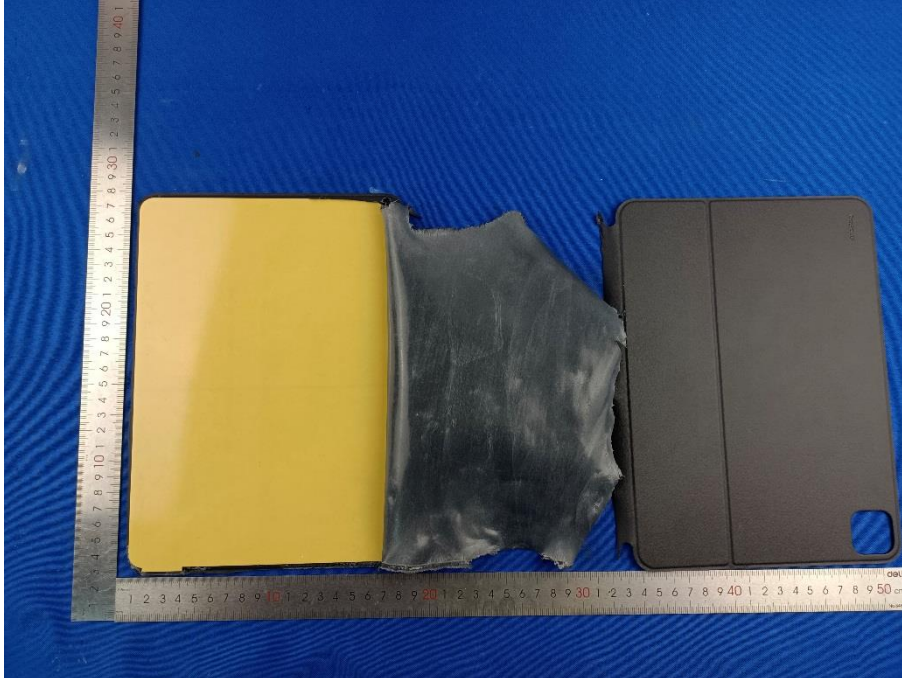

Appendix - EUT Photos

Model: BS-PC023

Baseus Brilliance Series Magnetic Keyboard Case

Baseus Brilliance Series Magnetic Keyboard Case(12.9 inches)

----End of Report----