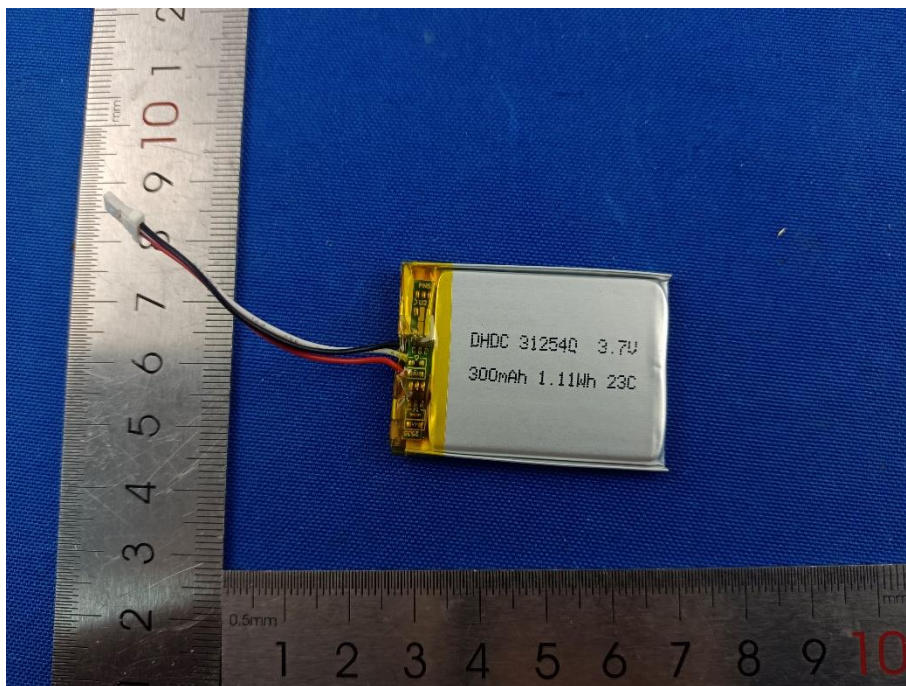

Appendix - EUT Photos

Model: BS-PC023

Baseus Brilliance Series Magnetic Keyboard Case

Baseus Brilliance Series Magnetic Keyboard Case(12.9 inches)

----End of Report----