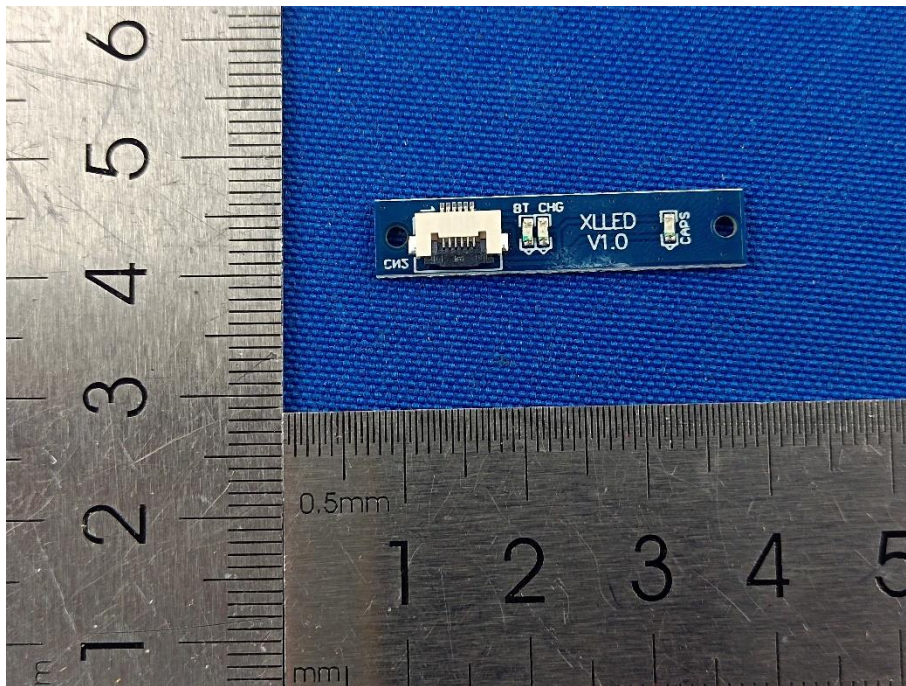

Appendix - EUT Photos

Model: BS-PC023

Baseus Brilliance Series Magnetic Keyboard Case

Baseus Brilliance Series Magnetic Keyboard Case(12.9 inches)

----End of Report----