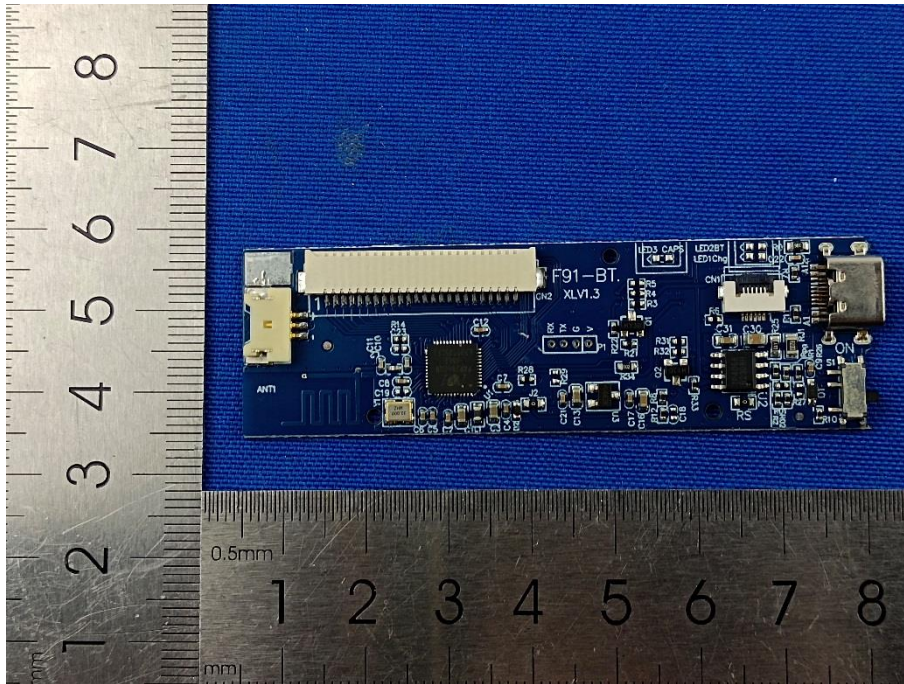

Appendix - EUT Photos

Model: BS-PC023

Baseus Brilliance Series Magnetic Keyboard Case

Baseus Brilliance Series Magnetic Keyboard Case(12.9 inches)

----End of Report----