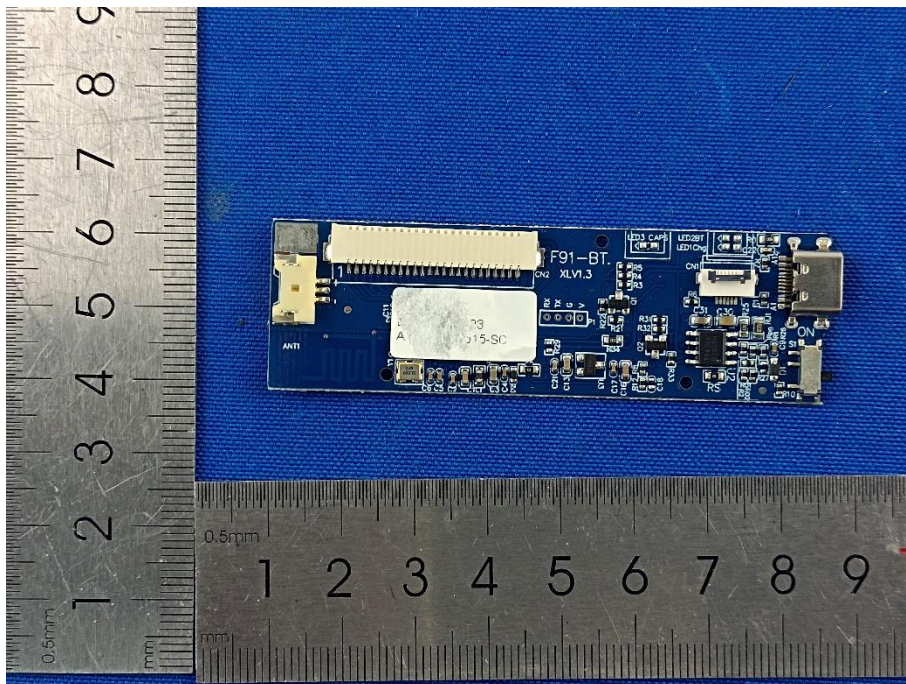

Appendix - EUT Photos

Model: BS-PC023

Baseus Brilliance Series Magnetic Keyboard Case

Baseus Brilliance Series Magnetic Keyboard Case(12.9 inches)

----End of Report----