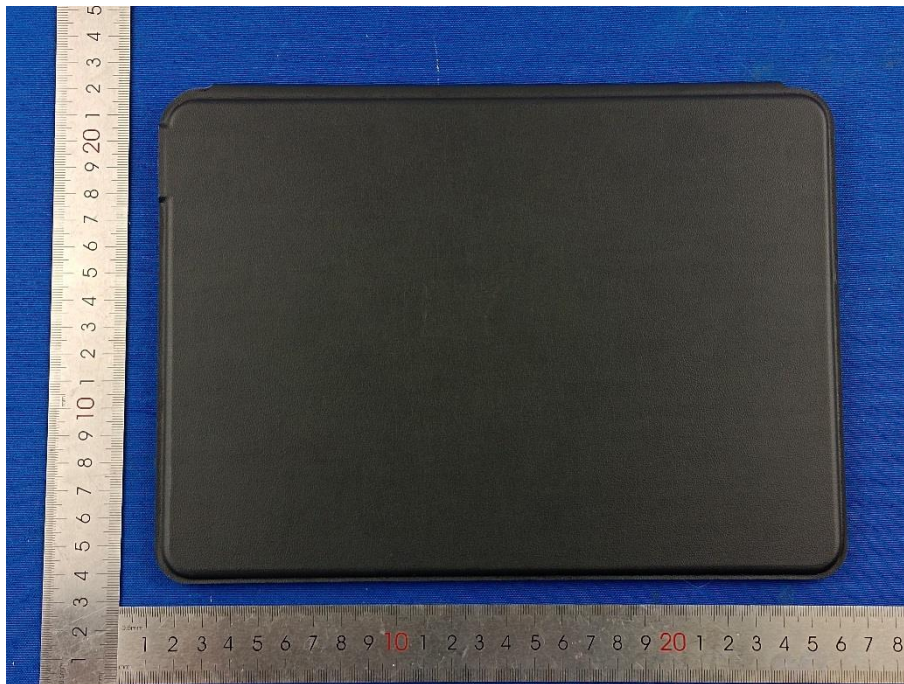

Appendix - EUT Photos

Model: BS-PC023

Baseus Brilliance Series Magnetic Keyboard Case

Baseus Brilliance Series Magnetic Keyboard Case(12.9 inches)

----End of Report----