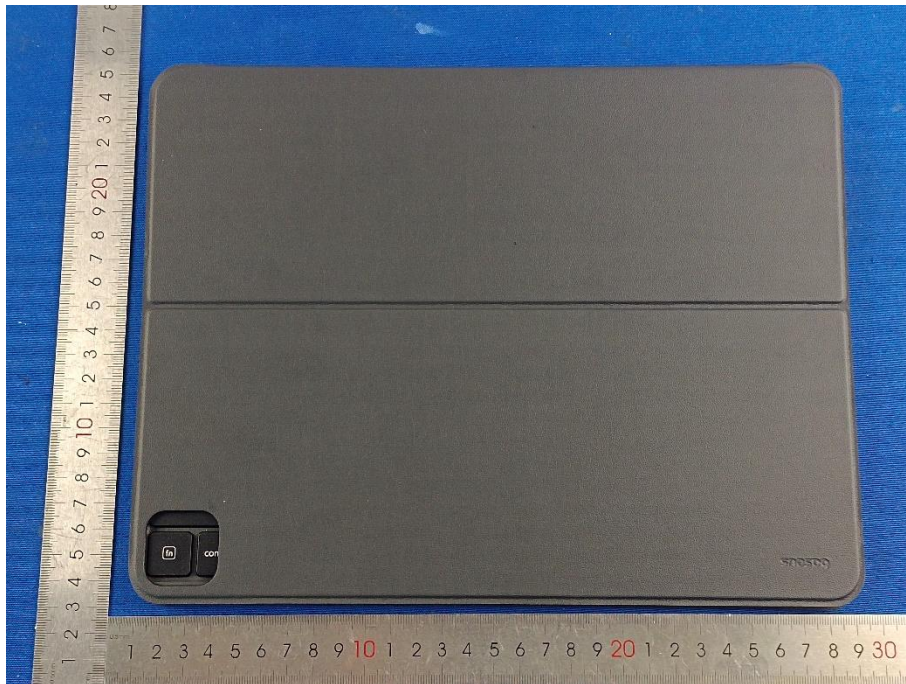

Appendix - EUT Photos

Model: BS-PC023

Baseus Brilliance Series Magnetic Keyboard Case

Baseus Brilliance Series Magnetic Keyboard Case(12.9 inches)

----End of Report----