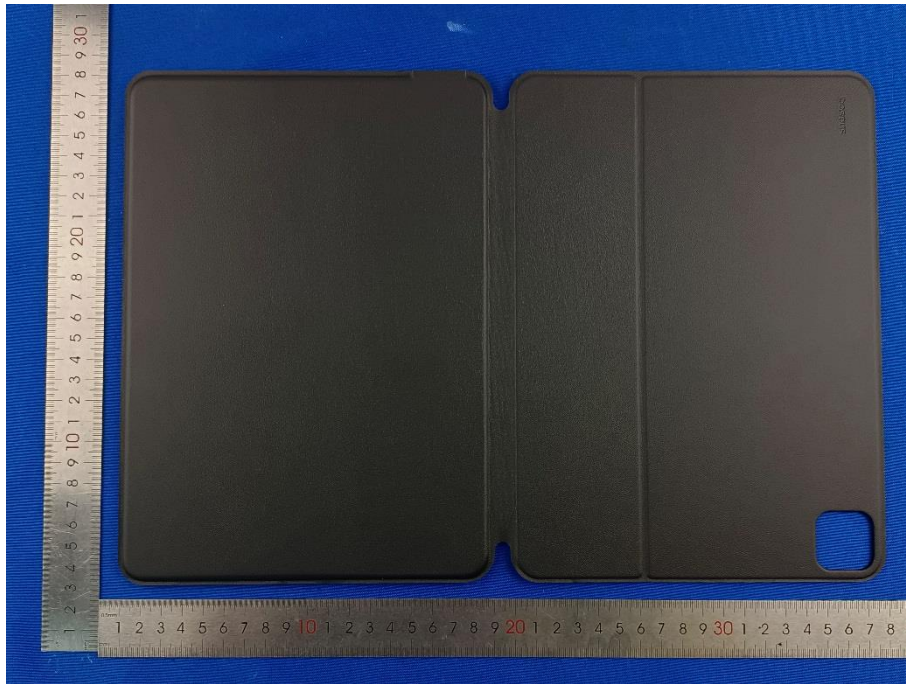

Appendix - EUT Photos

Model: BS-PC023

Baseus Brilliance Series Magnetic Keyboard Case

Baseus Brilliance Series Magnetic Keyboard Case(12.9 inches)

----End of Report----