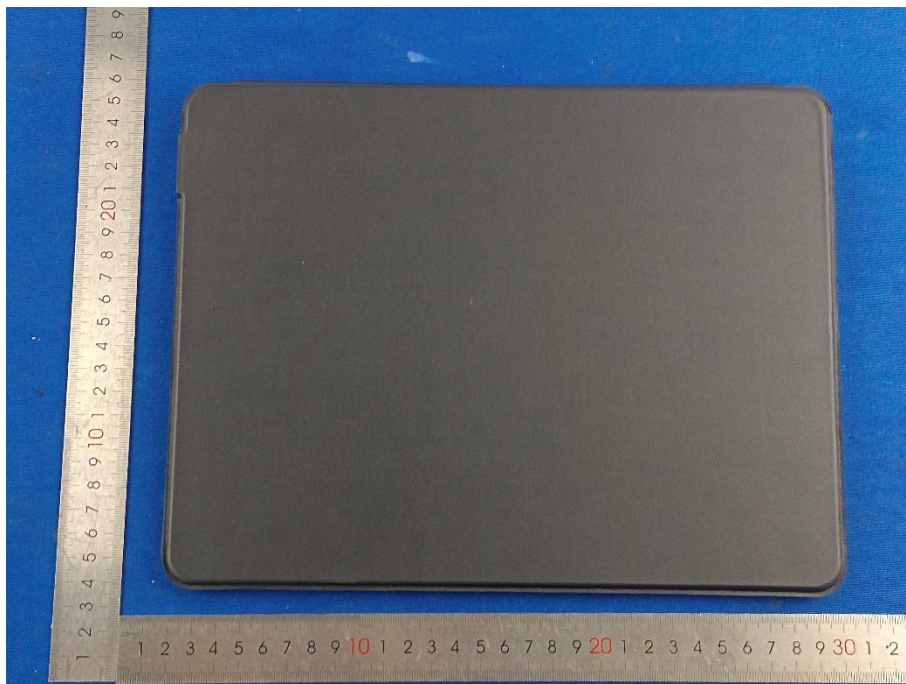

Appendix - EUT Photos

Model: BS-PC023

Baseus Brilliance Series Magnetic Keyboard Case

Baseus Brilliance Series Magnetic Keyboard Case(12.9 inches)

----End of Report----