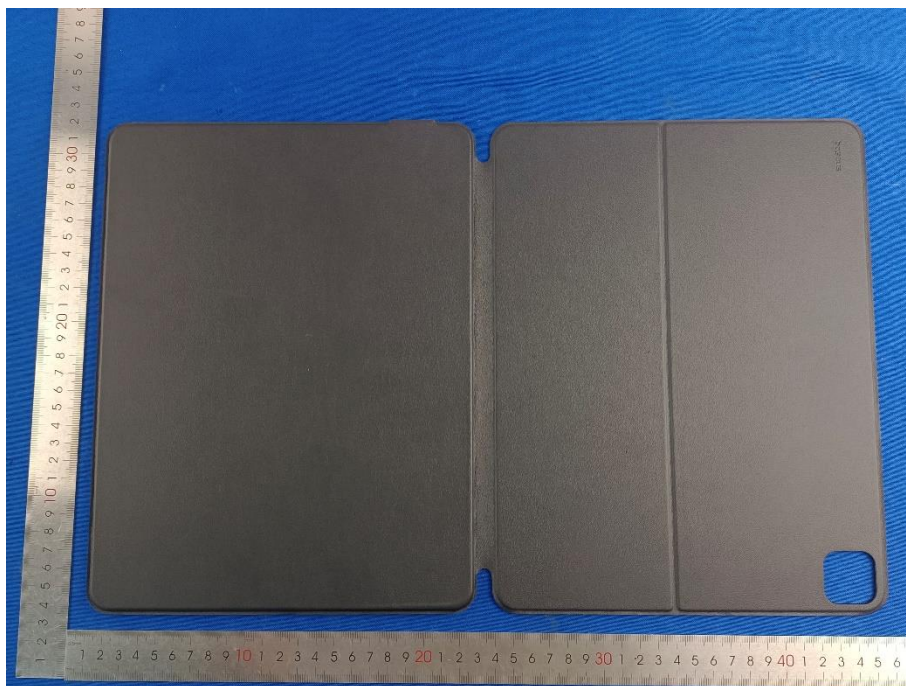

Appendix - EUT Photos

Model: BS-PC023

Baseus Brilliance Series Magnetic Keyboard Case

Baseus Brilliance Series Magnetic Keyboard Case(12.9 inches)

----End of Report----