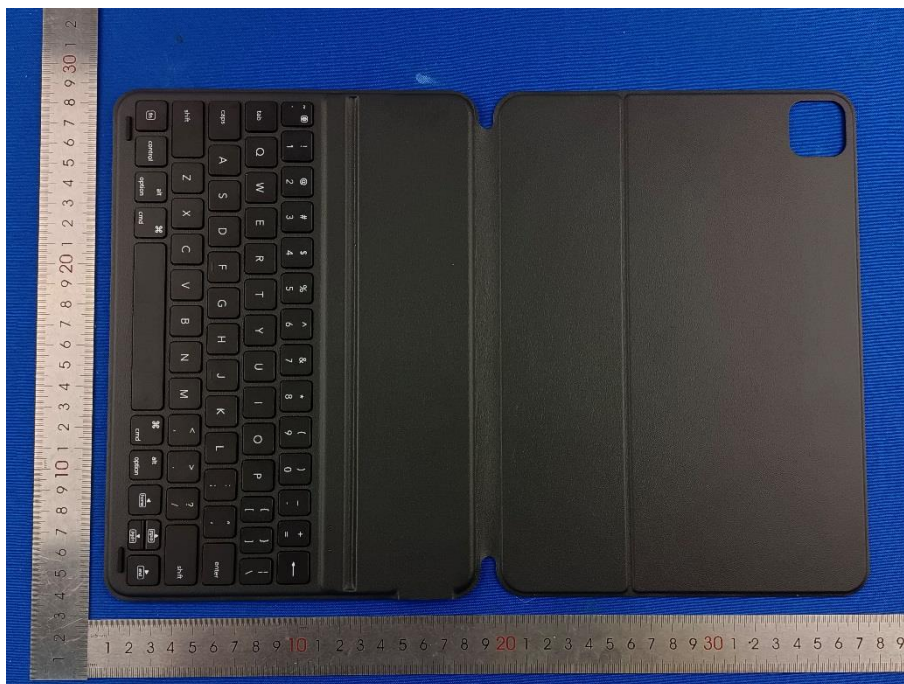

Appendix - EUT Photos

Model: BS-PC023

Baseus Brilliance Series Magnetic Keyboard Case

Baseus Brilliance Series Magnetic Keyboard Case(12.9 inches)

----End of Report----