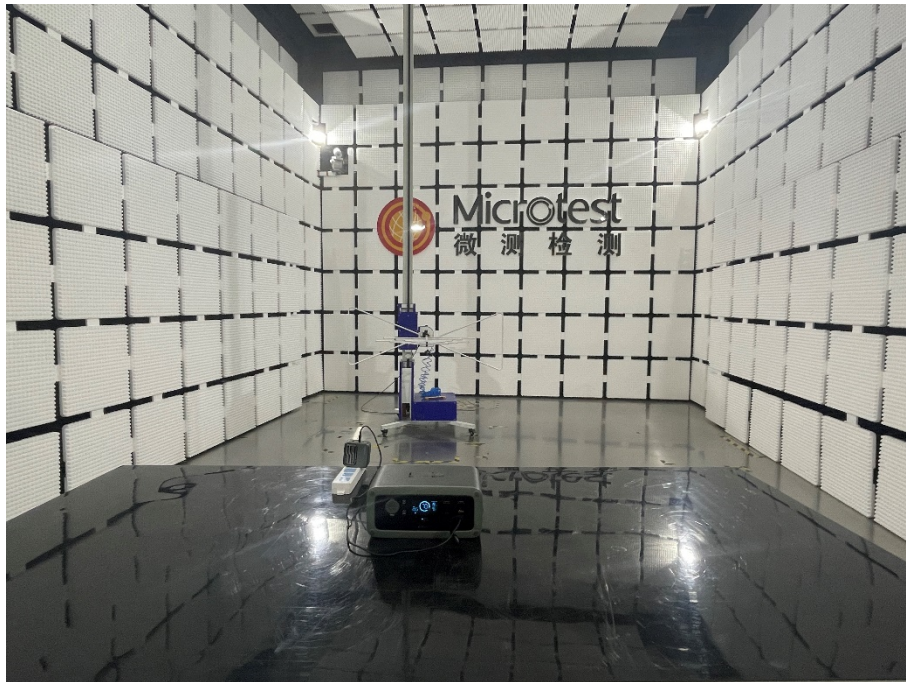

Appendix - Test Setup Photos

**Model: BPE42B**

Radiated emissions – Below 30 MHz

Radiated emissions – Below 1 GHz

Conducted emissions

---End of Report---