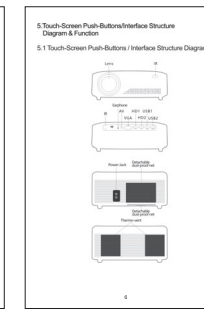

CONTENTS
1. Product Features
2. Installation
3. Remote Control
4. Multimedia Support Play Format
5. Touch-Screen Push-Buttons Structure Diagram & Function
6. Buttons Function
7. Projector Connections
8. Projector Settings
9. Power On/Off
10. Power Menu
11. Play/Pause
12. Projector Settings
13. Power On/Off
14. Multimedia Support Play Format
15. Screen Mirroring for iOS Device
16. Screen Mirroring for Android Device
17. After-Sales Support

1. Product Features
1.1 The great design and efficient cooling system can greatly enhance the overall stability and performance.
1.2 The lens with a service life of 50,000 hours with beautiful colors and HD image.
1.3 The projector has a service life of 50,000 hours with beautiful colors and HD image.

2. Precautions
2.1 Please read the manual thoroughly before operating the projector.
2.2 Please use the correct power cord to ensure you are connected.
2.3 Do not touch the lens while the projector is operating to avoid scratching the lens.

Table with 4 columns: Menu, File Ext, Video, Audio, Remarks. Lists supported file formats like MP4, MKV, AVI, etc.

6. Projector Installation
6.1 Front Table
6.2 Front Ceiling
6.3 Focal Length Adjustment
6.4 Projection Image Adjustment

6.5 VGA Connection
6.6 Projector Connections
6.7 Projector Connections
6.8 Projector Connections

6.8 Projector Connections
6.9 Projector Connections
6.10 Projector Connections
6.11 Projector Connections

6.12 Projector Connections
6.13 Projector Connections
6.14 Projector Connections
6.15 Projector Connections

6.16 Projector Connections
6.17 Projector Connections
6.18 Projector Connections
6.19 Projector Connections