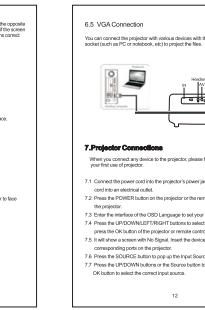

6.8 Projector Connections
6.9 Projector Connections
6.10 Projector Connections
6.11 Projector Connections

6.12 Projector Connections
6.13 Projector Connections
6.14 Projector Connections
6.15 Projector Connections

6.16 Projector Connections
6.17 Projector Connections
6.18 Projector Connections
6.19 Projector Connections

6.20 Projector Connections
6.21 Projector Connections
6.22 Projector Connections
6.23 Projector Connections

6.24 Projector Connections
6.25 Projector Connections
6.26 Projector Connections
6.27 Projector Connections

6.28 Projector Connections
6.29 Projector Connections
6.30 Projector Connections
6.31 Projector Connections

6.32 Projector Connections
6.33 Projector Connections
6.34 Projector Connections
6.35 Projector Connections

6.36 Projector Connections
6.37 Projector Connections
6.38 Projector Connections
6.39 Projector Connections

6.40 Projector Connections
6.41 Projector Connections
6.42 Projector Connections
6.43 Projector Connections

6.44 Projector Connections
6.45 Projector Connections
6.46 Projector Connections
6.47 Projector Connections

6.48 Projector Connections
6.49 Projector Connections
6.50 Projector Connections
6.51 Projector Connections

6.52 Projector Connections
6.53 Projector Connections
6.54 Projector Connections
6.55 Projector Connections

6.56 Projector Connections
6.57 Projector Connections
6.58 Projector Connections
6.59 Projector Connections

6.60 Projector Connections
6.61 Projector Connections
6.62 Projector Connections
6.63 Projector Connections

6.64 Projector Connections
6.65 Projector Connections
6.66 Projector Connections
6.67 Projector Connections

6.68 Projector Connections
6.69 Projector Connections
6.70 Projector Connections
6.71 Projector Connections

6.72 Projector Connections
6.73 Projector Connections
6.74 Projector Connections
6.75 Projector Connections

6.76 Projector Connections
6.77 Projector Connections
6.78 Projector Connections
6.79 Projector Connections

6.80 Projector Connections
6.81 Projector Connections
6.82 Projector Connections
6.83 Projector Connections

6.84 Projector Connections
6.85 Projector Connections
6.86 Projector Connections
6.87 Projector Connections

6.88 Projector Connections
6.89 Projector Connections
6.90 Projector Connections
6.91 Projector Connections

6.92 Projector Connections
6.93 Projector Connections
6.94 Projector Connections
6.95 Projector Connections

6.96 Projector Connections
6.97 Projector Connections
6.98 Projector Connections
6.99 Projector Connections