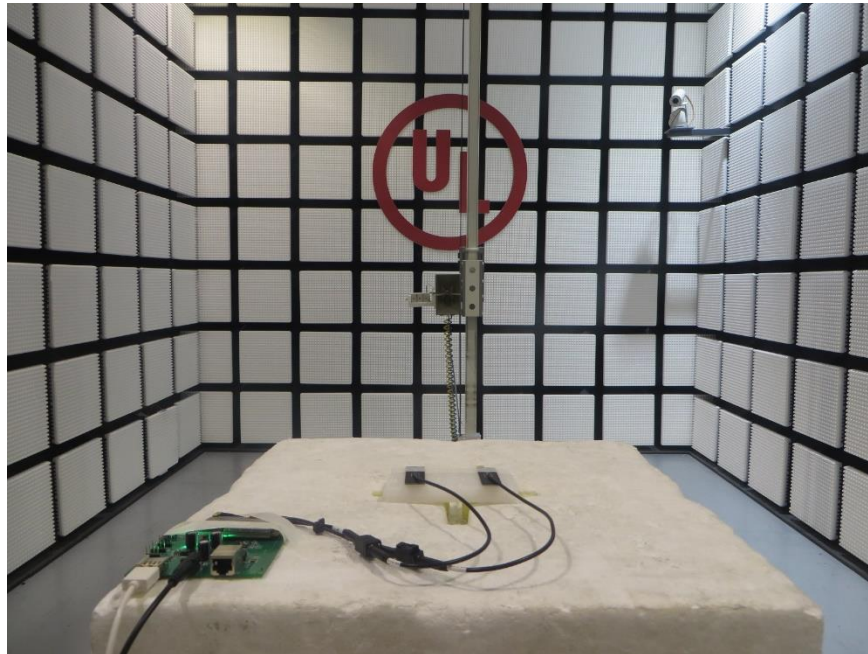

Appendix II

Setup Photographs

AC POWER LINE CONDUCTED EMISSIONS SETUP

RADIATED RF MEASUREMENT SETUP (Below 30 MHz)

RADIATED RF MEASUREMENT SETUP (Below 1 GHz)

**RADIATED RF MEASUREMENT SETUP (Above 1G)
(X axis)**