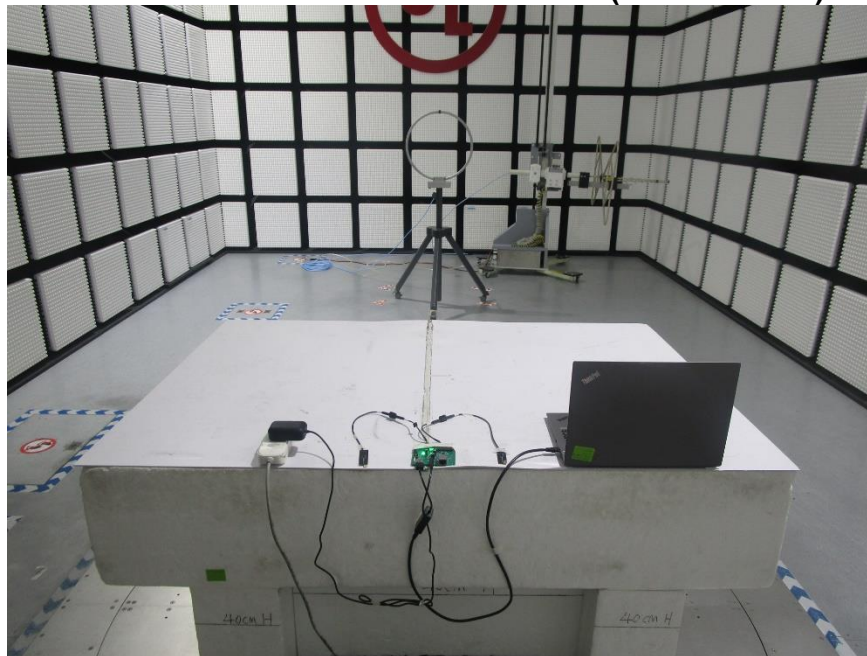

Appendix II

Setup Photographs

AC POWER LINE CONDUCTED EMISSIONS SETUP

RADIATED RF MEASUREMENT SETUP (Below 30 MHz)

RADIATED RF MEASUREMENT SETUP (Below 1 GHz)

**RADIATED RF MEASUREMENT SETUP (Above 1G)
(X axis)**