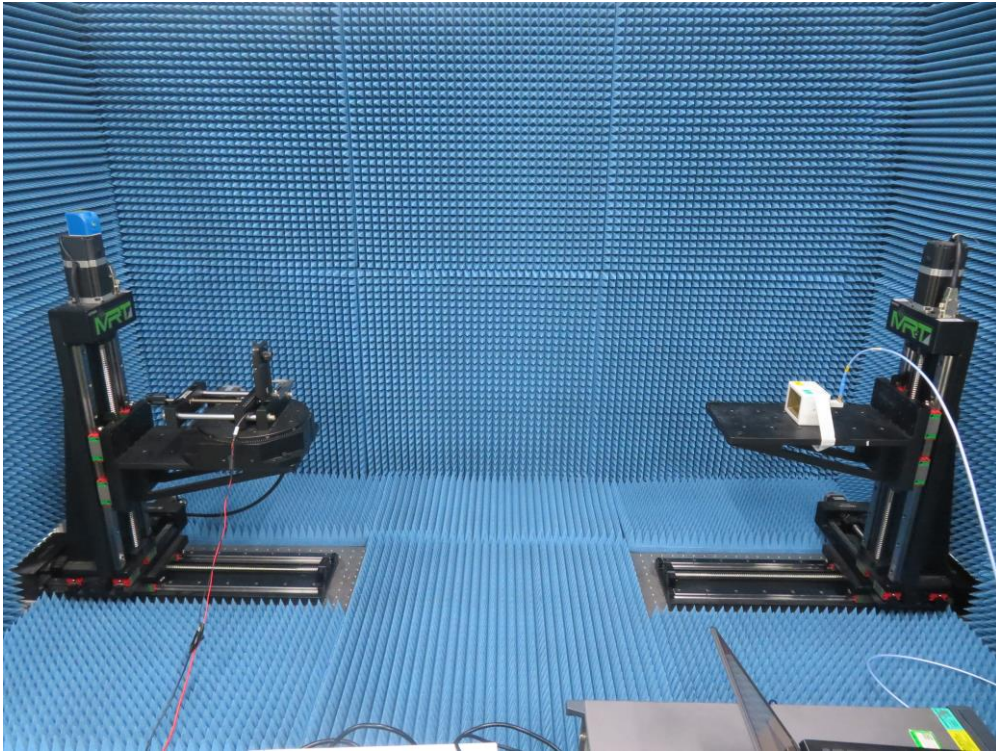

## RF Test Setup Photo

Description: Radiated Emission Test Setup for 30MHz ~ 1GHz

Description: Radiated Emission Test Setup for 1GHz ~ 18GHz

Description: Radiated Emission Test Setup for 18GHz ~ 40GHz

Description: Radiated Emission Test Setup for 40GHz ~ 50GHz

Description: Radiated Emission Test Setup for 50GHz ~ 75GHz

Description: Radiated Emission Test Setup for 75GHz ~ 100GHz

Description: Radiated Bandedge Test Setup