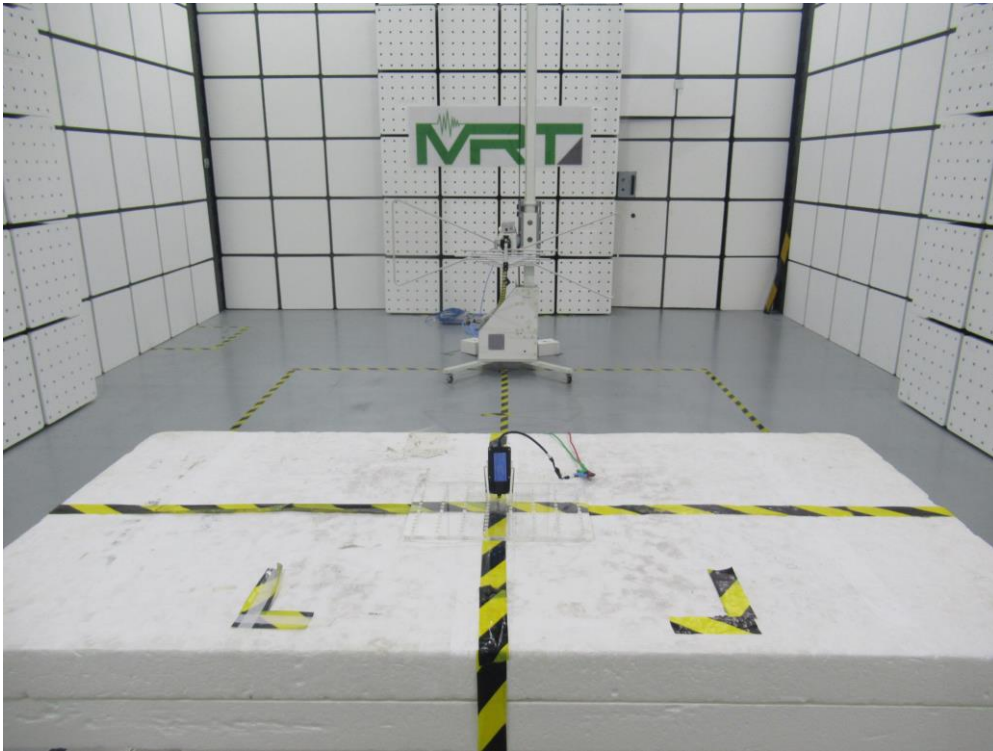

## RF Test Setup Photo

Description: Radiated Emission Test Setup for 30MHz ~ 1GHz

Description: Radiated Emission Test Setup for 1GHz ~ 18GHz

Description: Radiated Emission Test Setup for 18GHz ~ 40GHz

Description: Radiated Emission Test Setup for 40GHz ~ 50GHz

Description: Radiated Emission Test Setup for 50GHz ~ 75GHz

Description: Radiated Emission Test Setup for 75GHz ~ 100GHz

Description: Radiated Bandedge Test Setup