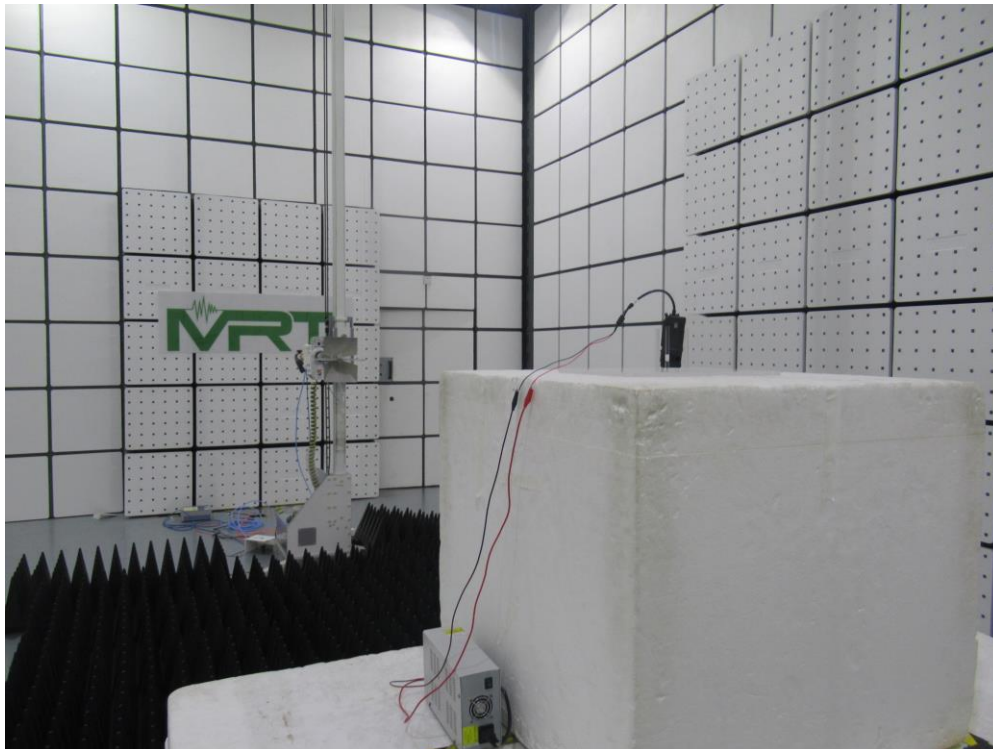

## RF Test Setup Photo

Description: Radiated Emission Test Setup for 30MHz ~ 1GHz

Description: Radiated Emission Test Setup for 1GHz ~ 18GHz

Description: Radiated Emission Test Setup for 18GHz ~ 40GHz

Description: Radiated Emission Test Setup for 40GHz ~ 50GHz

Description: Radiated Emission Test Setup for 50GHz ~ 75GHz

Description: Radiated Emission Test Setup for 75GHz ~ 100GHz

Description: Radiated Bandedge Test Setup