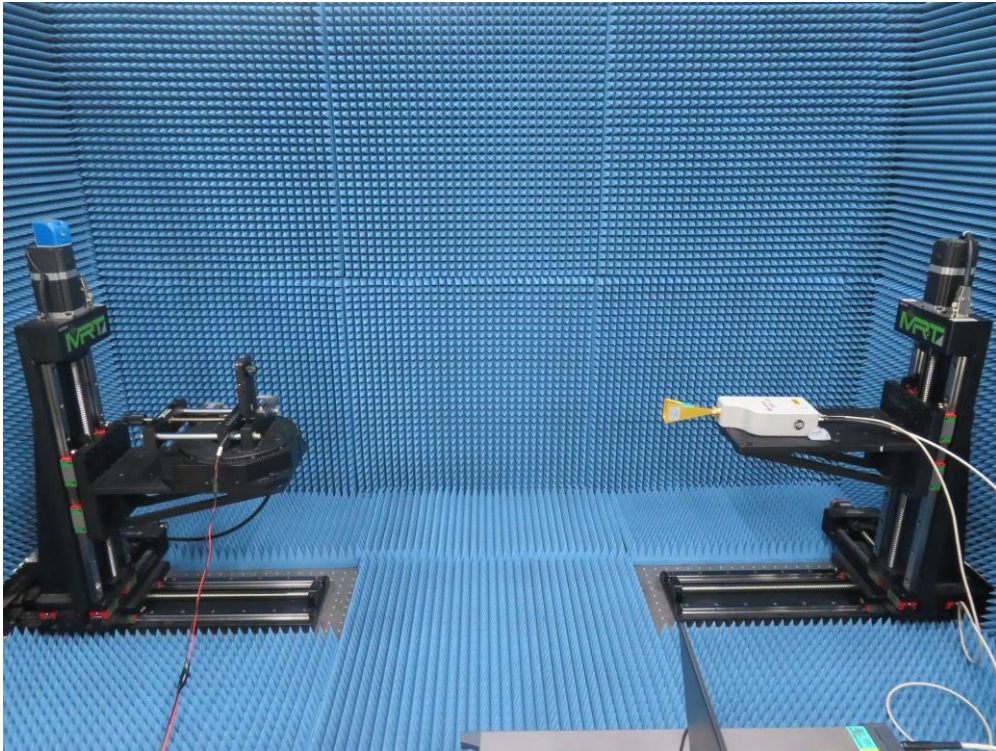

## RF Test Setup Photo

Description: Radiated Emission Test Setup for 30MHz ~ 1GHz

Description: Radiated Emission Test Setup for 1GHz ~ 18GHz

Description: Radiated Emission Test Setup for 18GHz ~ 40GHz

Description: Radiated Emission Test Setup for 40GHz ~ 50GHz

Description: Radiated Emission Test Setup for 50GHz ~ 75GHz

Description: Radiated Emission Test Setup for 75GHz ~ 100GHz

Description: Radiated Bandedge Test Setup