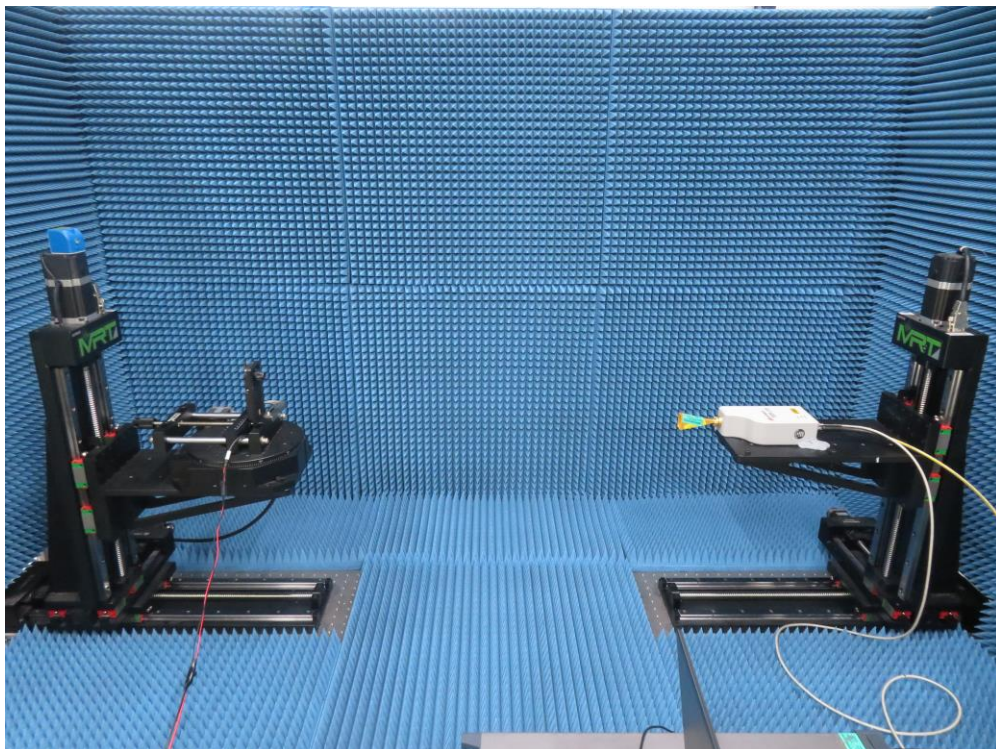

## RF Test Setup Photo

Description: Radiated Emission Test Setup for 30MHz ~ 1GHz

Description: Radiated Emission Test Setup for 1GHz ~ 18GHz

Description: Radiated Emission Test Setup for 18GHz ~ 40GHz

Description: Radiated Emission Test Setup for 40GHz ~ 50GHz

Description: Radiated Emission Test Setup for 50GHz ~ 75GHz

Description: Radiated Emission Test Setup for 75GHz ~ 100GHz

Description: Radiated Bandedge Test Setup