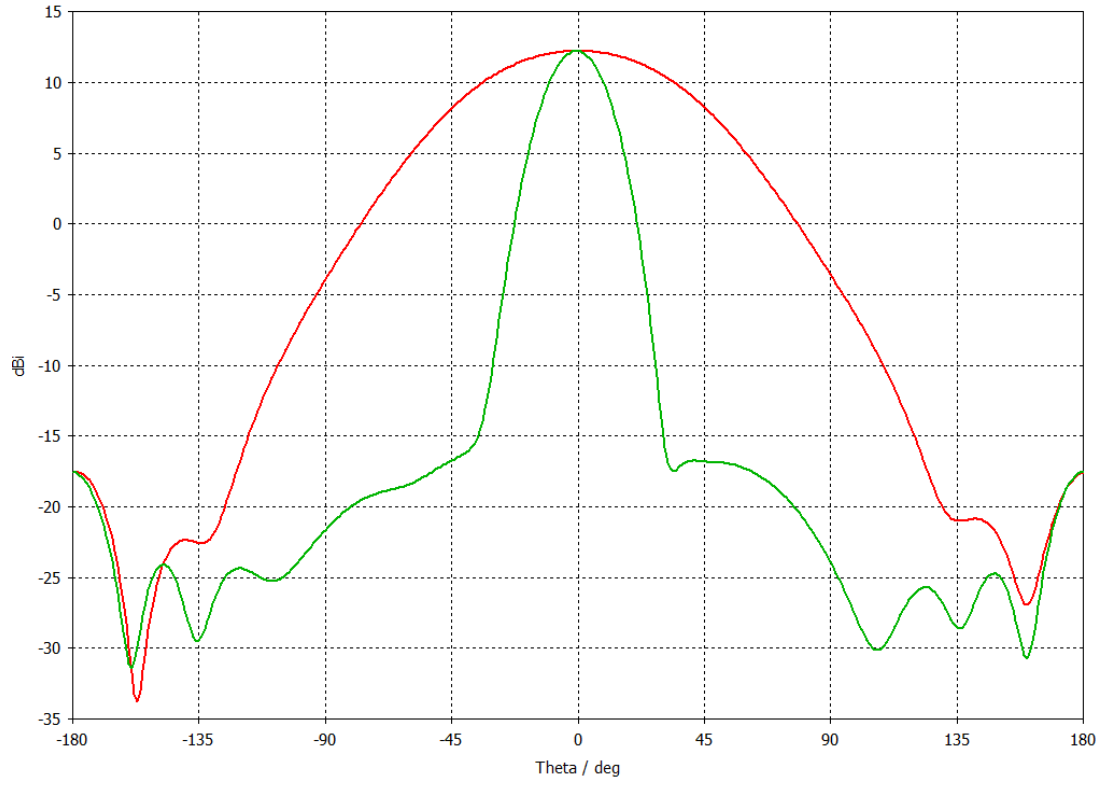

TX 9 Antenna 2

Fig2.Antenna1,Gain=12.2dBi  
Antenna type: Integrated Antenna

Fig3.Antenna2,Gain=19.8dBi  
Antenna type: Integrated Antenna