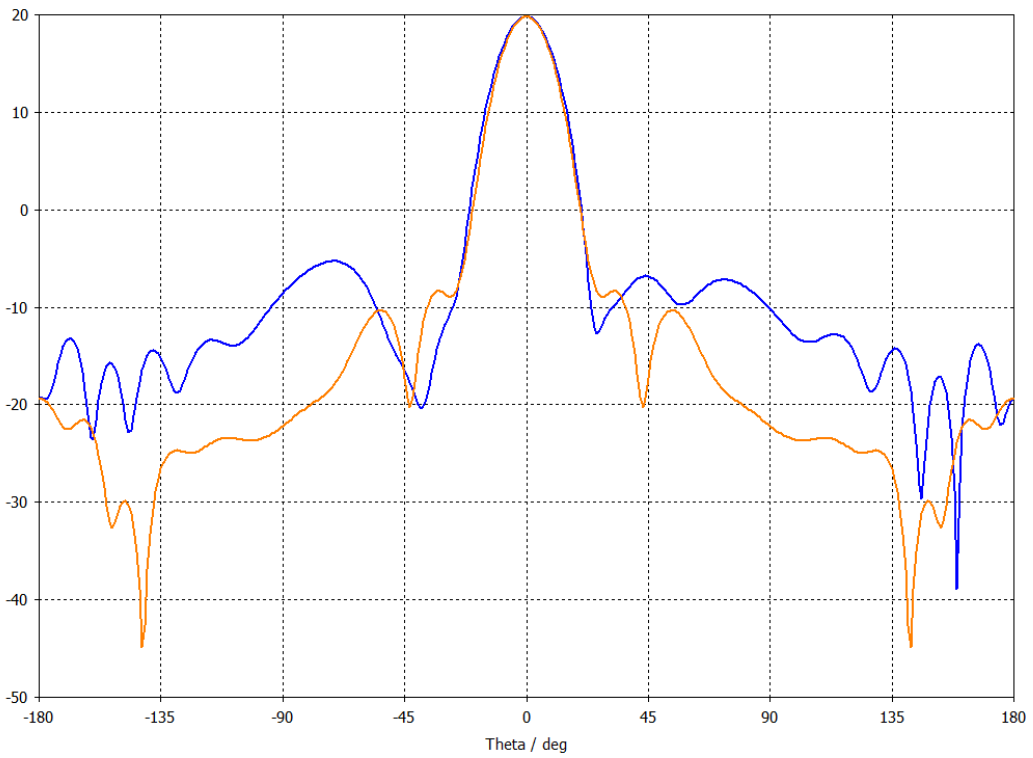

TX 9 Antenna 2

Fig2.Antenna1,Gain=12.2dBi  
Antenna type: Integrated Antenna

Fig3.Antenna2,Gain=19.8dBi  
Antenna type: Integrated Antenna