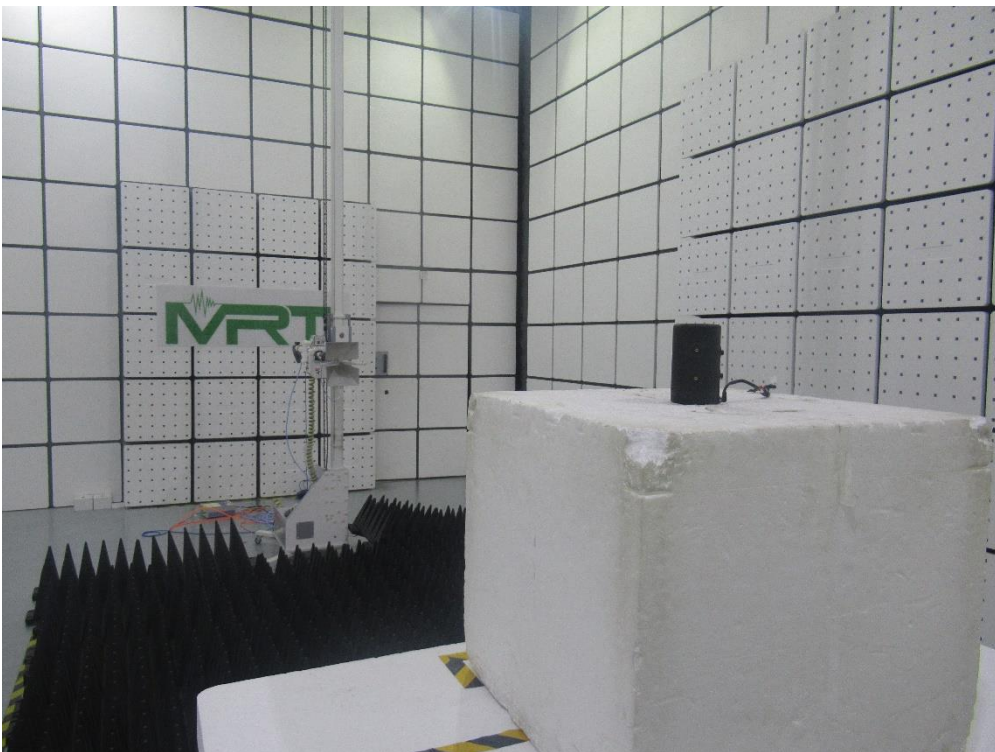

Test Setup Photo

Test Mode 1

Description: Radiated Spurious Emission Test Setup for 30MHz ~ 1GHz

Test Mode 1

Description: Radiated Spurious Emission Test Setup for 1GHz ~ 18GHz

Test Mode 1

Description: Radiated Spurious Emission Test Setup for 18GHz ~ 40GHz

Test Mode 1

Description: Radiated Spurious Emission Test Setup for 40GHz ~ 50GHz

Test Mode 1

Description: Radiated Spurious Emission Test Setup for 50GHz ~ 75GHz

Test Mode 1

Description: Radiated Spurious Emission Test Setup for 75GHz ~ 100GHz