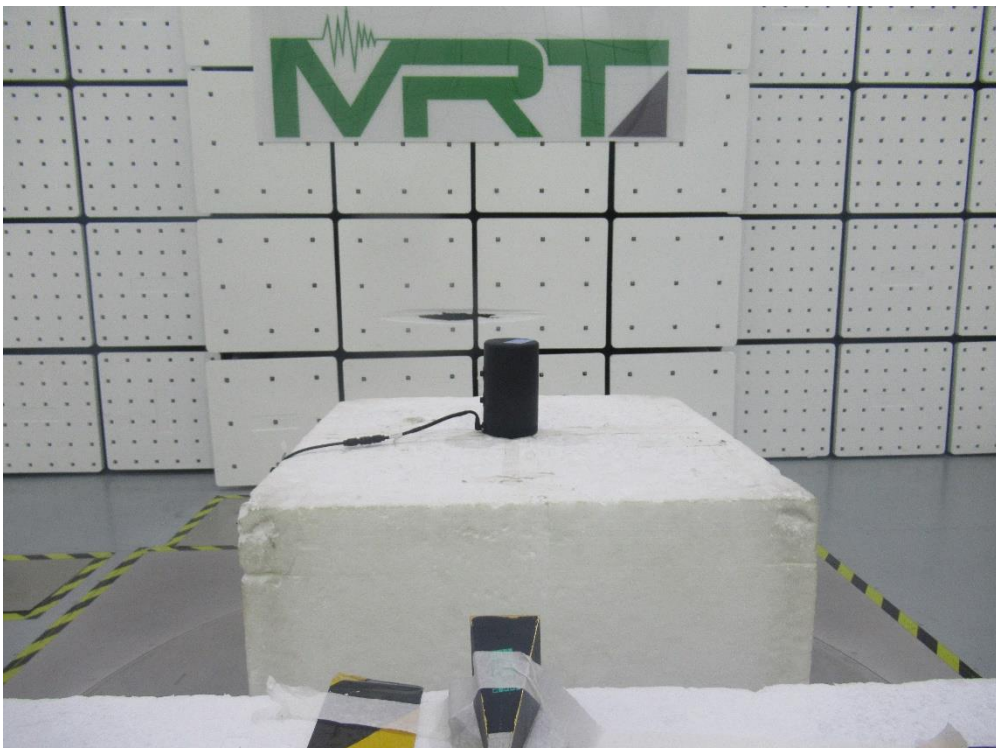

Test Setup Photo

Test Mode 1

Description: Radiated Spurious Emission Test Setup for 30MHz ~ 1GHz

Test Mode 1

Description: Radiated Spurious Emission Test Setup for 1GHz ~ 18GHz

Test Mode 1

Description: Radiated Spurious Emission Test Setup for 18GHz ~ 40GHz

Test Mode 1

Description: Radiated Spurious Emission Test Setup for 40GHz ~ 50GHz

Test Mode 1

Description: Radiated Spurious Emission Test Setup for 50GHz ~ 75GHz

Test Mode 1

Description: Radiated Spurious Emission Test Setup for 75GHz ~ 100GHz