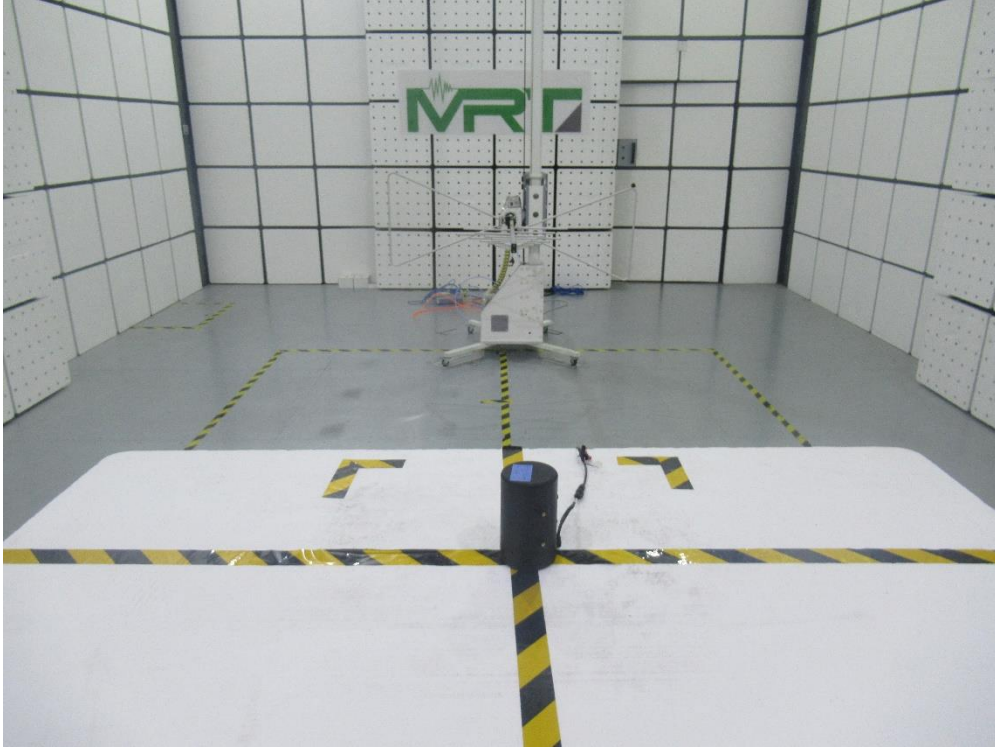

Test Setup Photo

Test Mode 1

Description: Radiated Spurious Emission Test Setup for 30MHz ~ 1GHz

Test Mode 1

Description: Radiated Spurious Emission Test Setup for 1GHz ~ 18GHz

Test Mode 1

Description: Radiated Spurious Emission Test Setup for 18GHz ~ 40GHz

Test Mode 1

Description: Radiated Spurious Emission Test Setup for 40GHz ~ 50GHz

Test Mode 1

Description: Radiated Spurious Emission Test Setup for 50GHz ~ 75GHz

Test Mode 1

Description: Radiated Spurious Emission Test Setup for 75GHz ~ 100GHz