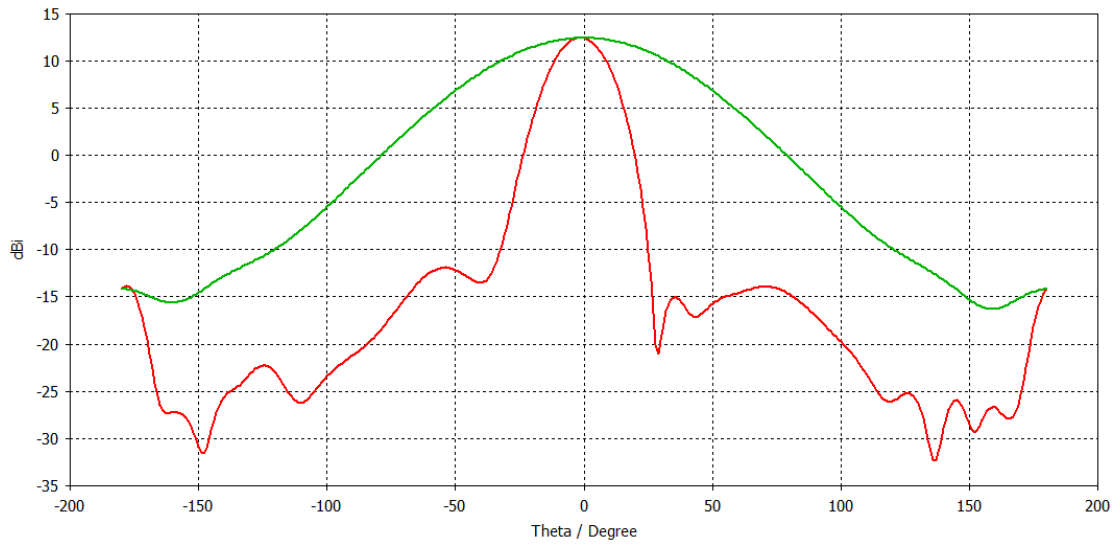

Fig1. Antenna Array

Fig2. TX/RX Antenna, Gain=12.4dBi