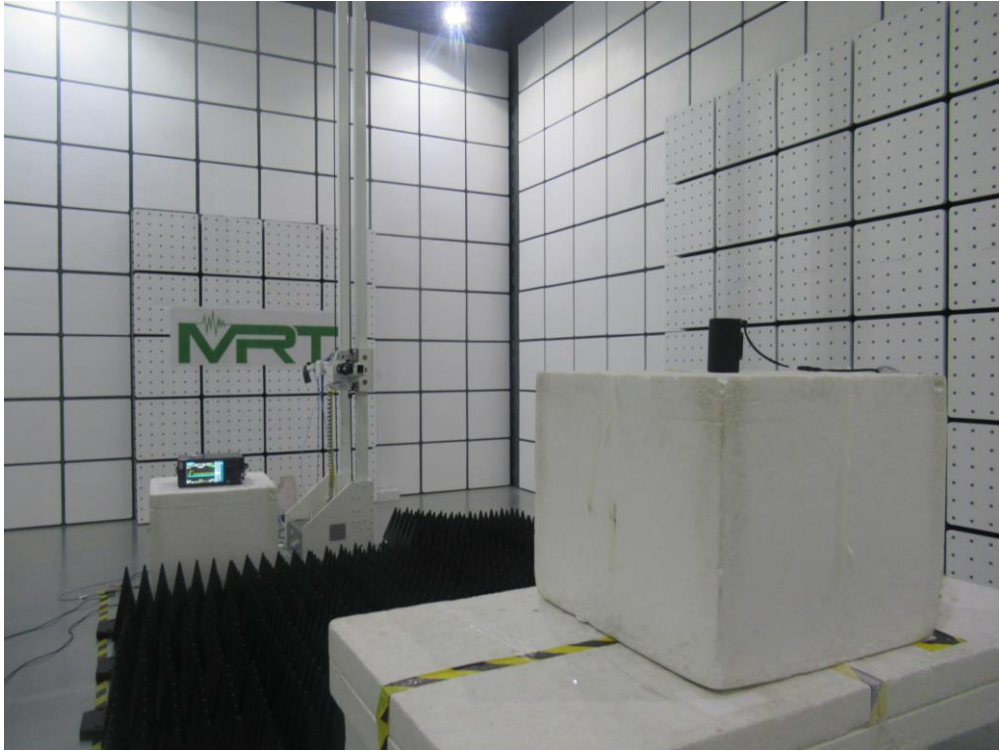

Test Setup Photo

Description: Radiated Spurious Emission Test Setup for Below 1GHz

Description: Radiated Spurious Emission Test Setup for Between 1GHz ~ 18GHz

Description: Radiated Spurious Emission Test Setup for Between 18GHz ~ 40GHz

Description: Radiated Spurious Emission Test Setup for Between 40GHz ~ 50GHz

Description: Radiated Spurious Emission Test Setup for Between 50GHz ~ 75GHz

Description: Radiated Spurious Emission Test Setup for Between 75GHz ~ 100GHz