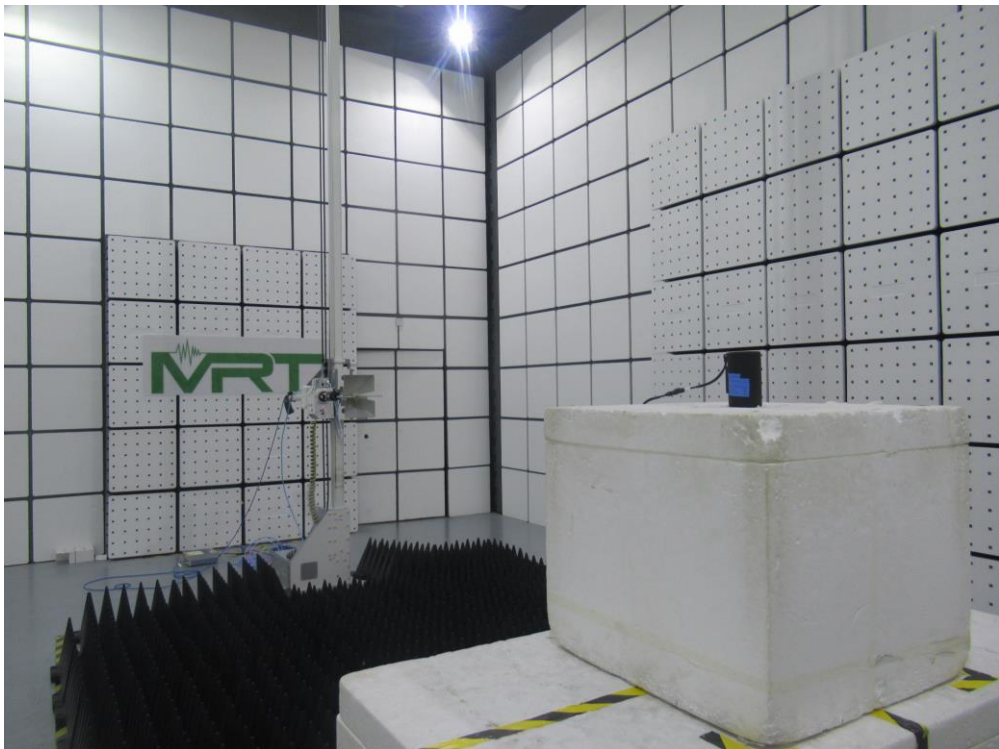

Test Setup Photo

Description: Radiated Spurious Emission Test Setup for Below 1GHz

Description: Radiated Spurious Emission Test Setup for Between 1GHz ~ 18GHz

Description: Radiated Spurious Emission Test Setup for Between 18GHz ~ 40GHz

Description: Radiated Spurious Emission Test Setup for Between 40GHz ~ 50GHz

Description: Radiated Spurious Emission Test Setup for Between 50GHz ~ 75GHz

Description: Radiated Spurious Emission Test Setup for Between 75GHz ~ 100GHz