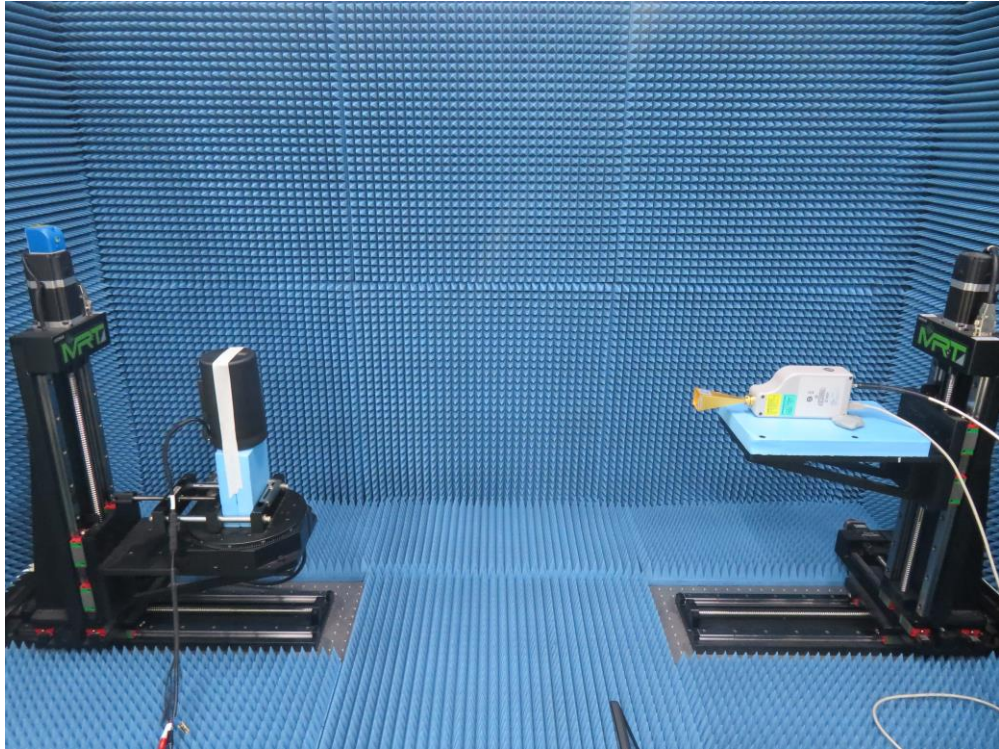

Test Setup Photo

Description: Radiated Spurious Emission Test Setup for Below 1GHz

Description: Radiated Spurious Emission Test Setup for Between 1GHz ~ 18GHz

Description: Radiated Spurious Emission Test Setup for Between 18GHz ~ 40GHz

Description: Radiated Spurious Emission Test Setup for Between 40GHz ~ 50GHz

Description: Radiated Spurious Emission Test Setup for Between 50GHz ~ 75GHz

Description: Radiated Spurious Emission Test Setup for Between 75GHz ~ 100GHz