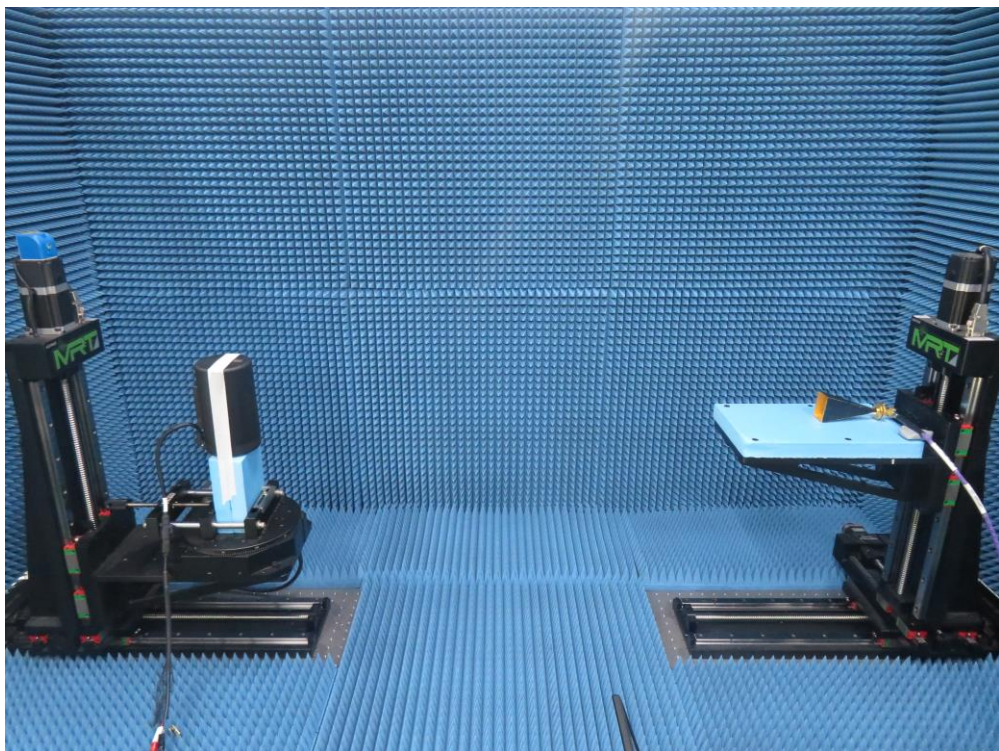

Test Setup Photo

Description: Radiated Spurious Emission Test Setup for Below 1GHz

Description: Radiated Spurious Emission Test Setup for Between 1GHz ~ 18GHz

Description: Radiated Spurious Emission Test Setup for Between 18GHz ~ 40GHz

Description: Radiated Spurious Emission Test Setup for Between 40GHz ~ 50GHz

Description: Radiated Spurious Emission Test Setup for Between 50GHz ~ 75GHz

Description: Radiated Spurious Emission Test Setup for Between 75GHz ~ 100GHz