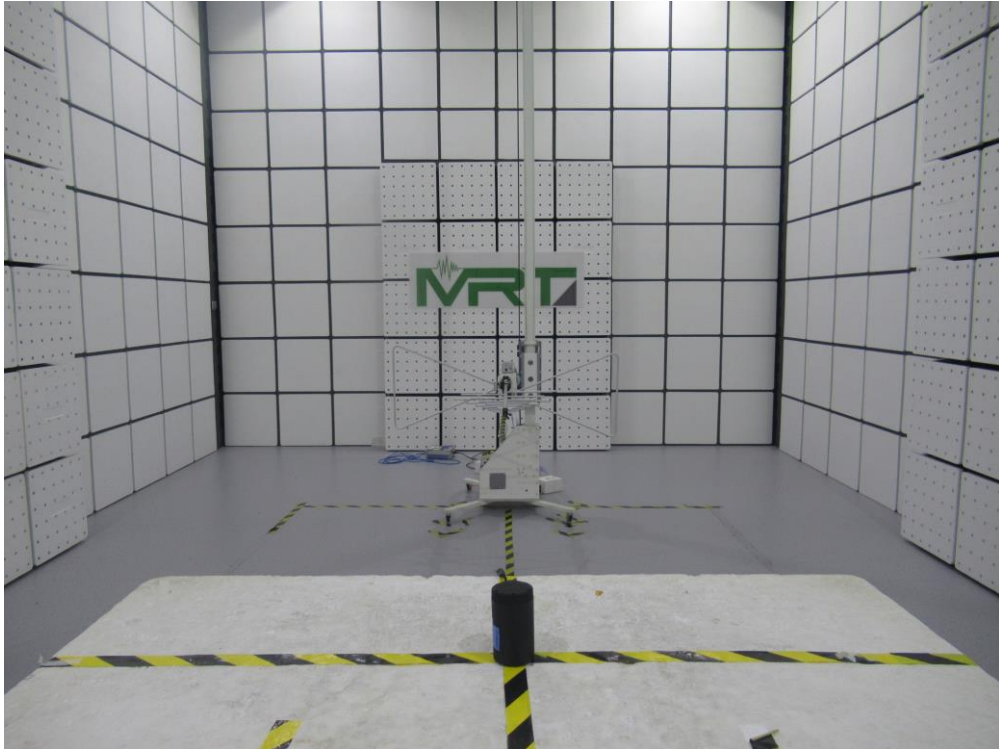

Test Setup Photo

Description: Radiated Spurious Emission Test Setup for Below 1GHz

Description: Radiated Spurious Emission Test Setup for Between 1GHz ~ 18GHz

Description: Radiated Spurious Emission Test Setup for Between 18GHz ~ 40GHz

Description: Radiated Spurious Emission Test Setup for Between 40GHz ~ 50GHz

Description: Radiated Spurious Emission Test Setup for Between 50GHz ~ 75GHz

Description: Radiated Spurious Emission Test Setup for Between 75GHz ~ 100GHz