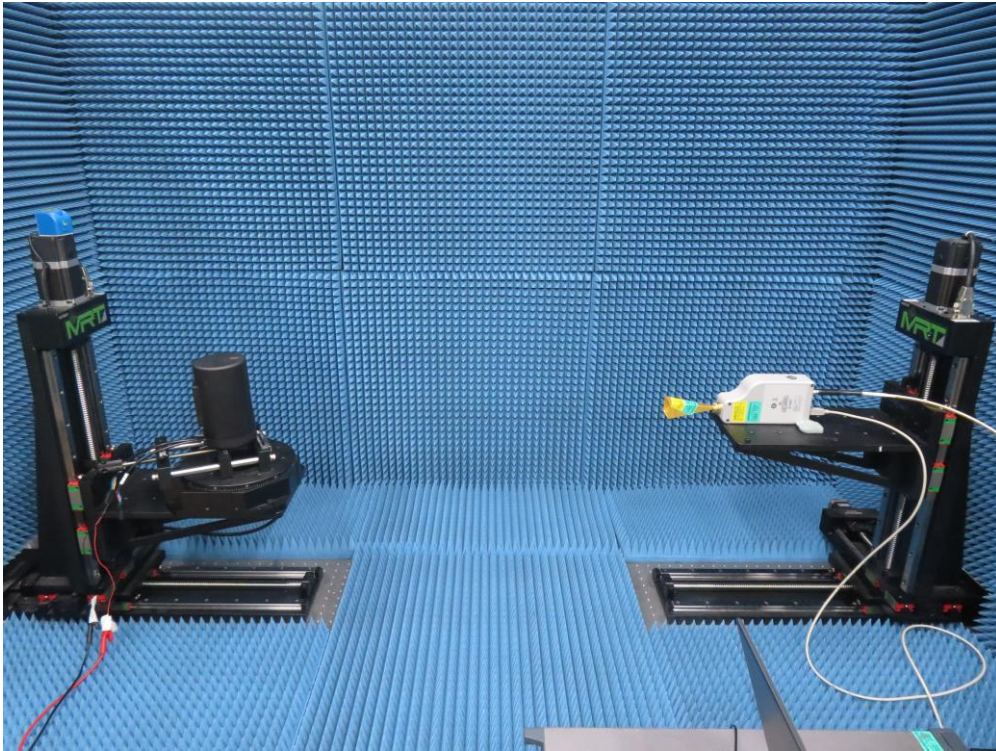

RF Test Setup Photo

Description: Radiated Emission Test Setup for 30MHz ~ 1GHz

Description: Radiated Emission Test Setup for 1GHz ~ 18GHz

Description: Radiated Emission Test Setup for 18GHz ~ 40GHz

Description: Radiated Emission Test Setup for 40GHz ~ 50GHz

Description: Radiated Emission Test Setup for 50GHz ~ 75GHz

Description: Radiated Emission Test Setup for 75GHz ~ 100GHz

Description: Radiated Band Edge Test Setup