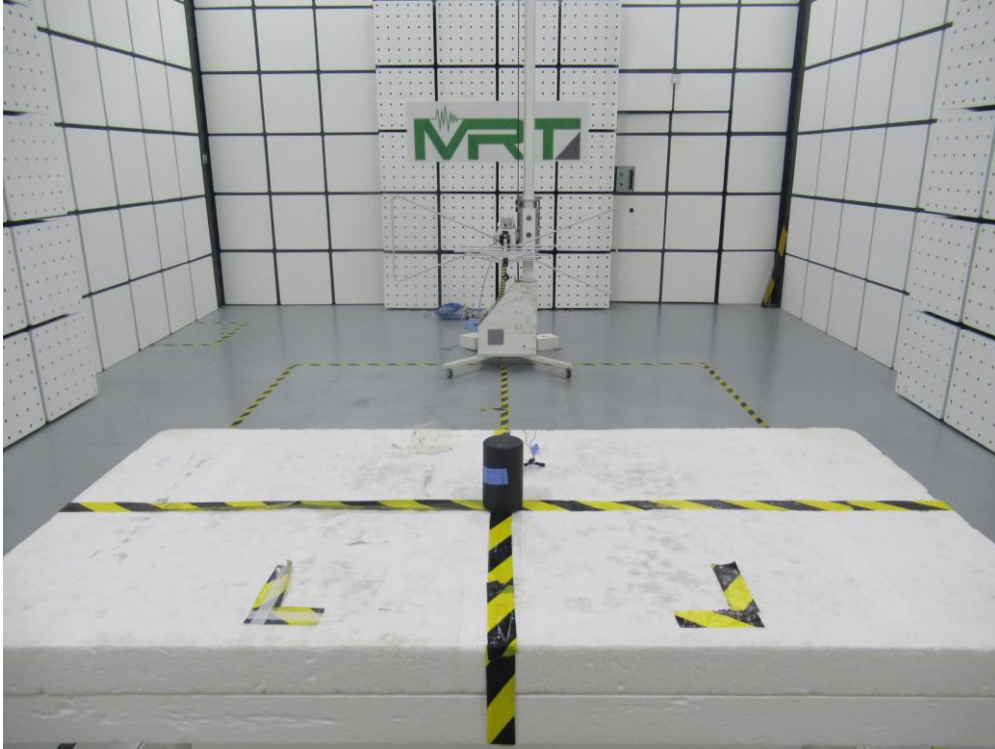

RF Test Setup Photo

Description: Radiated Emission Test Setup for 30MHz ~ 1GHz

Description: Radiated Emission Test Setup for 1GHz ~ 18GHz

Description: Radiated Emission Test Setup for 18GHz ~ 40GHz

Description: Radiated Emission Test Setup for 40GHz ~ 50GHz

Description: Radiated Emission Test Setup for 50GHz ~ 75GHz

Description: Radiated Emission Test Setup for 75GHz ~ 100GHz

Description: Radiated Band Edge Test Setup