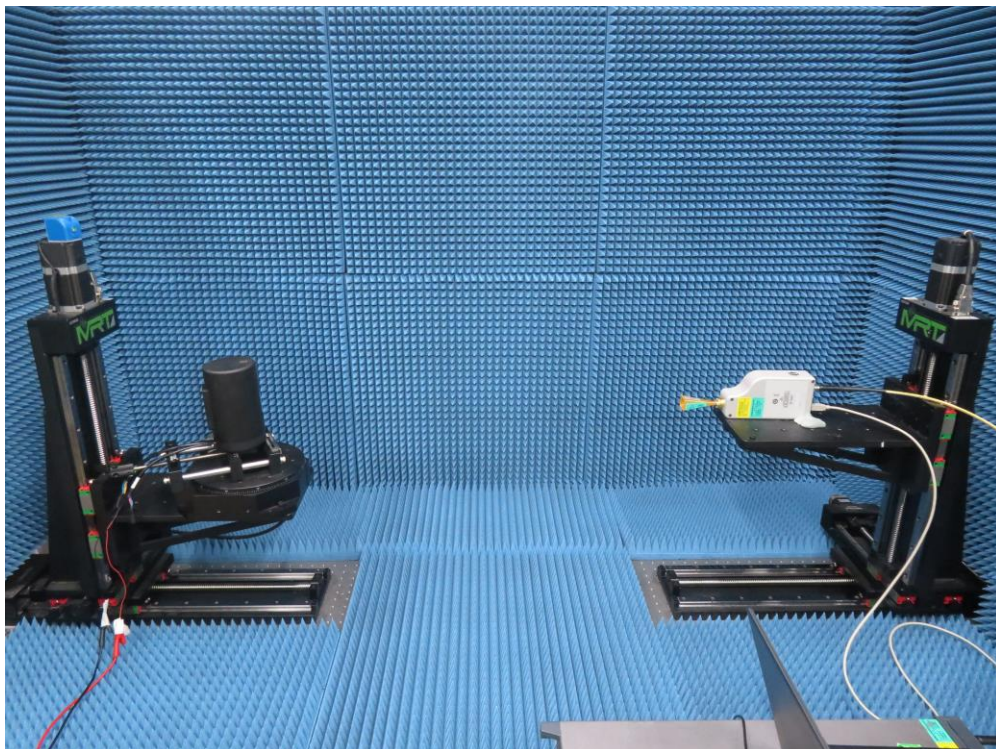

RF Test Setup Photo

Description: Radiated Emission Test Setup for 30MHz ~ 1GHz

Description: Radiated Emission Test Setup for 1GHz ~ 18GHz

Description: Radiated Emission Test Setup for 18GHz ~ 40GHz

Description: Radiated Emission Test Setup for 40GHz ~ 50GHz

Description: Radiated Emission Test Setup for 50GHz ~ 75GHz

Description: Radiated Emission Test Setup for 75GHz ~ 100GHz

Description: Radiated Band Edge Test Setup