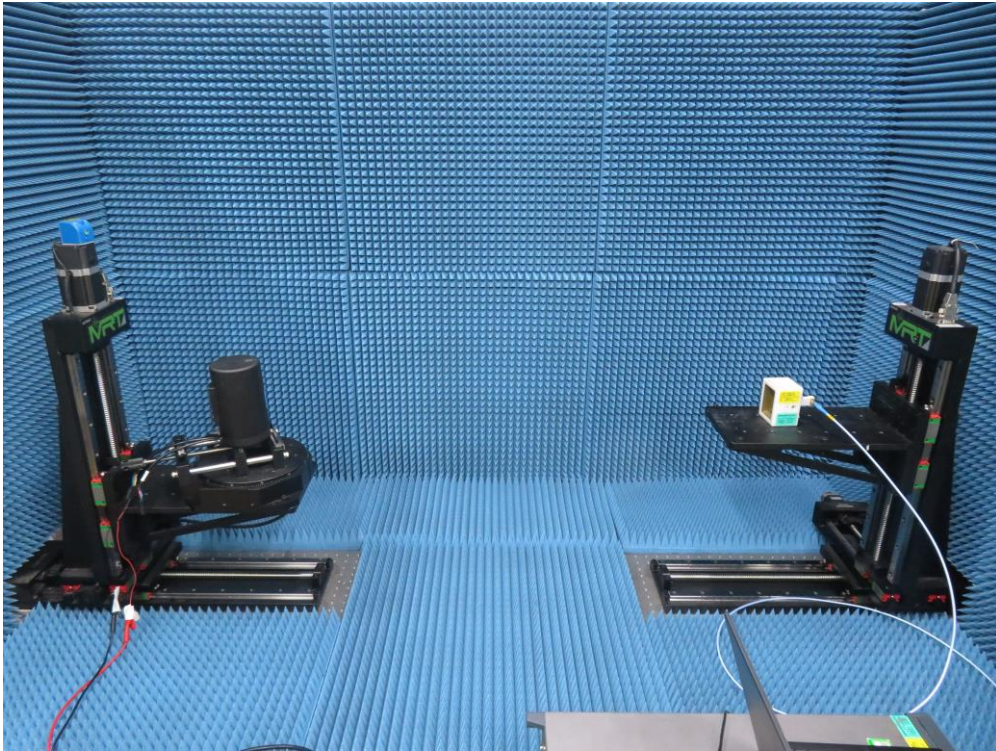

RF Test Setup Photo

Description: Radiated Emission Test Setup for 30MHz ~ 1GHz

Description: Radiated Emission Test Setup for 1GHz ~ 18GHz

Description: Radiated Emission Test Setup for 18GHz ~ 40GHz

Description: Radiated Emission Test Setup for 40GHz ~ 50GHz

Description: Radiated Emission Test Setup for 50GHz ~ 75GHz

Description: Radiated Emission Test Setup for 75GHz ~ 100GHz

Description: Radiated Band Edge Test Setup