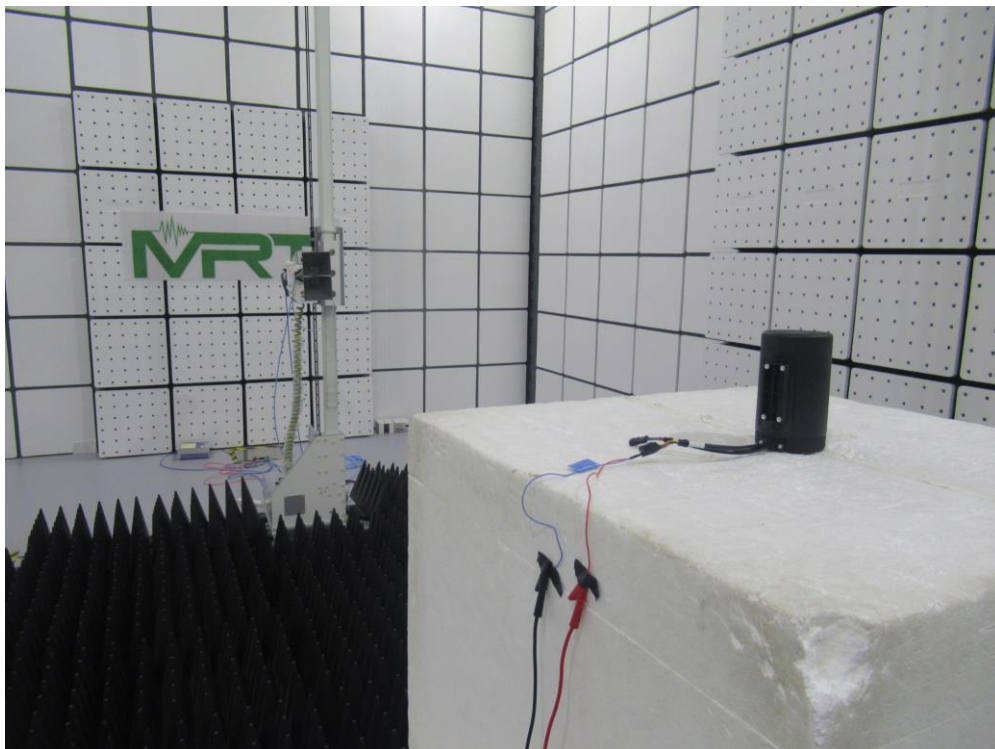

RF Test Setup Photo

Description: Radiated Emission Test Setup for 30MHz ~ 1GHz

Description: Radiated Emission Test Setup for 1GHz ~ 18GHz

Description: Radiated Emission Test Setup for 18GHz ~ 40GHz

Description: Radiated Emission Test Setup for 40GHz ~ 50GHz

Description: Radiated Emission Test Setup for 50GHz ~ 75GHz

Description: Radiated Emission Test Setup for 75GHz ~ 100GHz

Description: Radiated Band Edge Test Setup