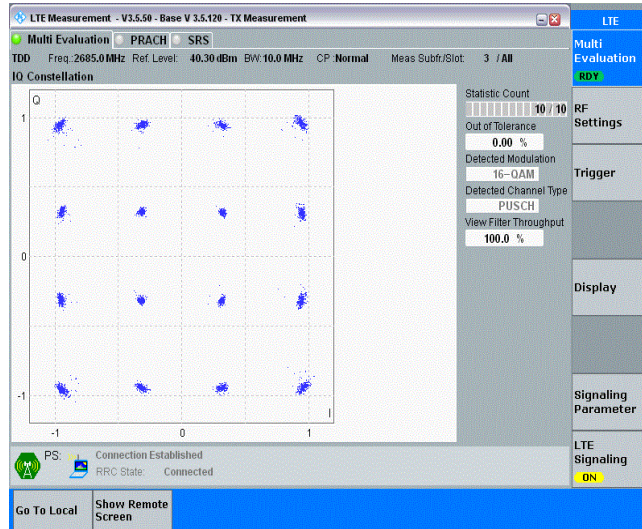

Band41-10MHz-16QAM-41540-50RB#0

Band41-15MHz-QPSK-39725-75RB#0