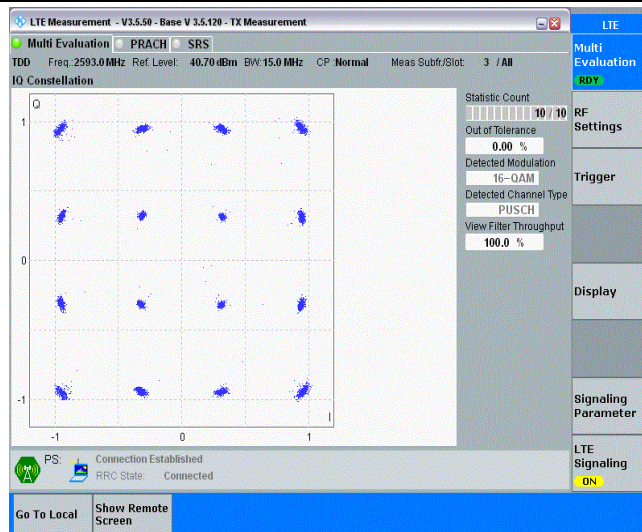

Band41-10MHz-16QAM-40620-50RB#0

Band41-10MHz-16QAM-41540-50RB#0

Band41-15MHz-QPSK-39725-75RB#0

Band41-15MHz-QPSK-40620-75RB#0

Band41-15MHz-QPSK-41515-75RB#0

Band41-15MHz-16QAM-39725-75RB#0

Band41-15MHz-16QAM-40620-75RB#0