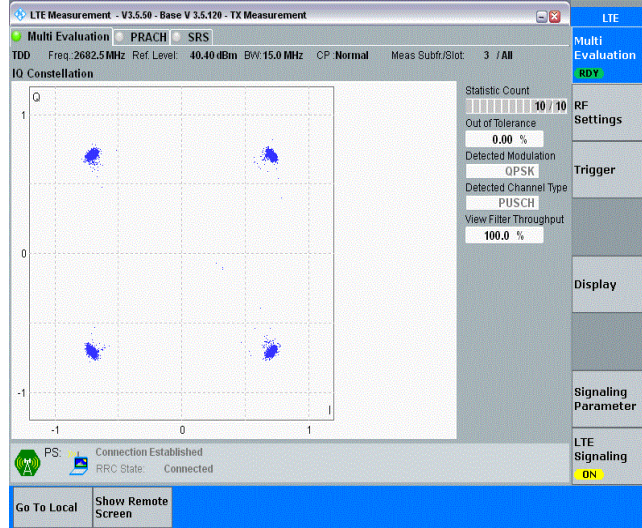

Band41-10MHz-16QAM-40620-50RB#0

Band41-10MHz-16QAM-41540-50RB#0

Band41-15MHz-QPSK-39725-75RB#0

Band41-15MHz-QPSK-40620-75RB#0

Band41-15MHz-QPSK-41515-75RB#0

Band41-15MHz-16QAM-39725-75RB#0

Band41-15MHz-16QAM-40620-75RB#0