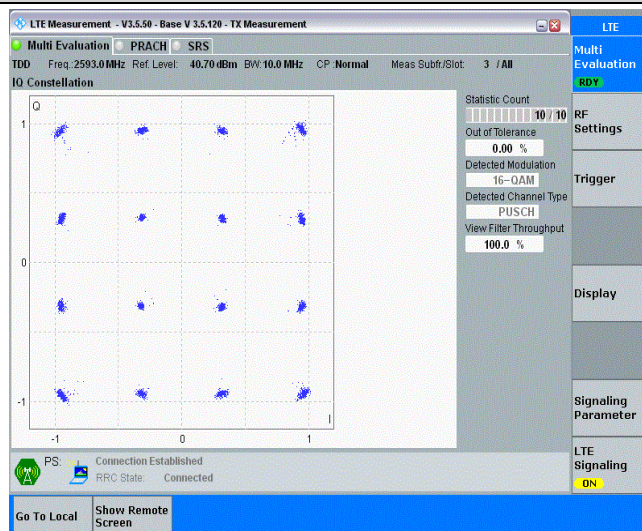

Band41-10MHz-16QAM-40620-50RB#0

Band41-10MHz-16QAM-41540-50RB#0