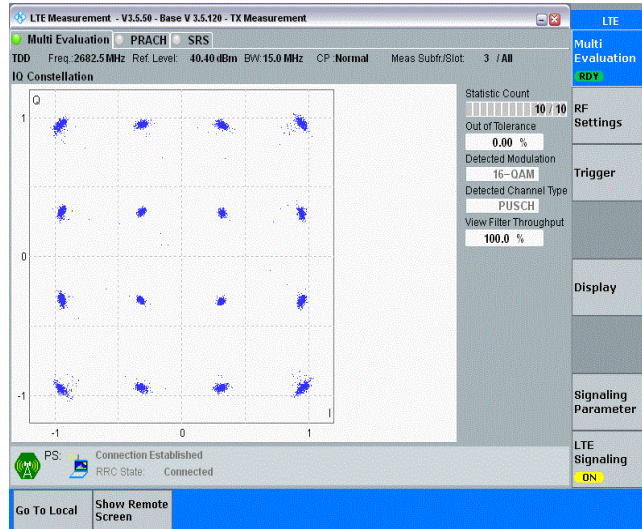

Band41-15MHz-16QAM-41515-75RB#0