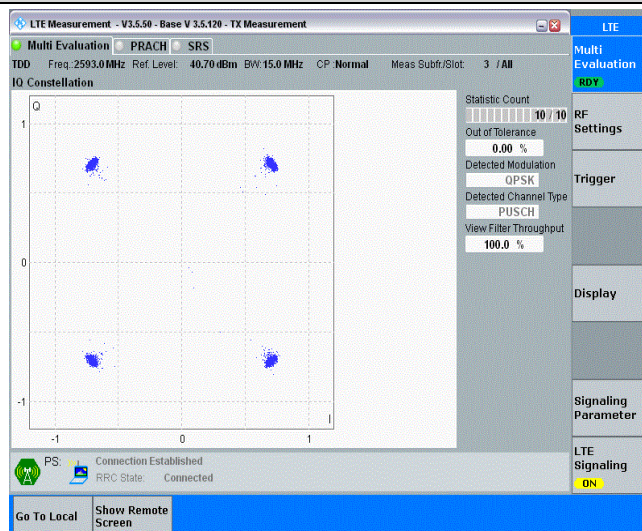

Band41-10MHz-16QAM-40620-50RB#0

Band41-10MHz-16QAM-41540-50RB#0

Band41-15MHz-QPSK-39725-75RB#0

Band41-15MHz-QPSK-40620-75RB#0

Band41-15MHz-QPSK-41515-75RB#0

Band41-15MHz-16QAM-39725-75RB#0

Band41-15MHz-16QAM-40620-75RB#0