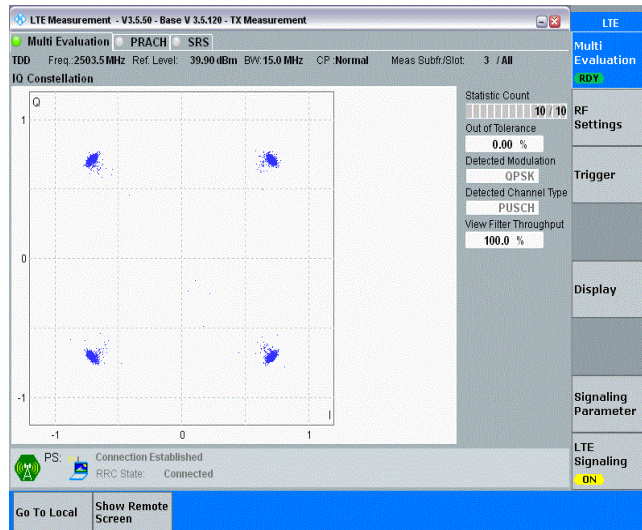

Band41-15MHz-QPSK-39725-75RB#0

Band41-15MHz-QPSK-40620-75RB#0