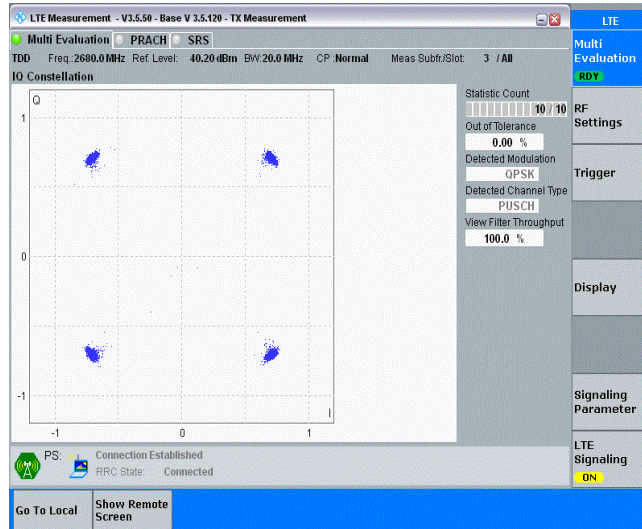

Band41-20MHz-16QAM-39750-100RB#0