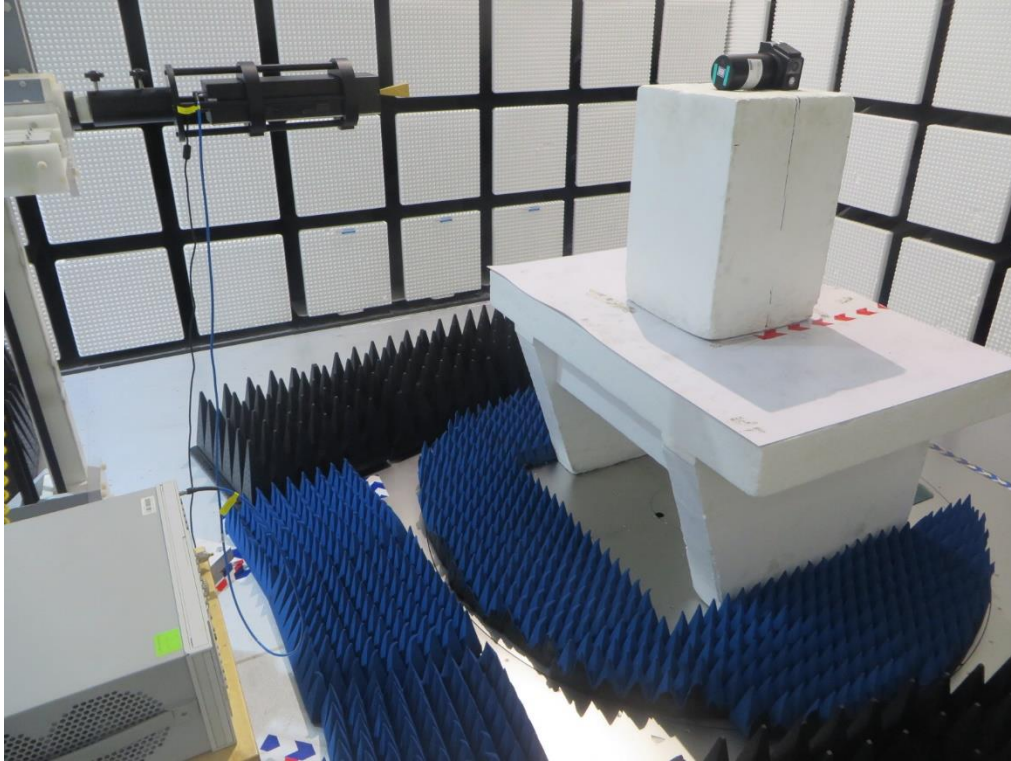

### **Setup Photographs**

**Project No.: 4791353869-1**

**Radiated Band edge and Spurious Emission (Above 1 GHz)**

Setup photo of BLE function

### Setup photo of radar function

Radiated Spurious Emission Above 1 GHz to 18GHz

Radiated Band edge and Spurious Emission Above 18 GHz to 40 GHz

Radiated Spurious Emission Above 40 GHz

### RADIATED RF MEASUREMENT SETUP (30MHz~1GHz)

Setup photo of BLE function

Setup photo of radar function