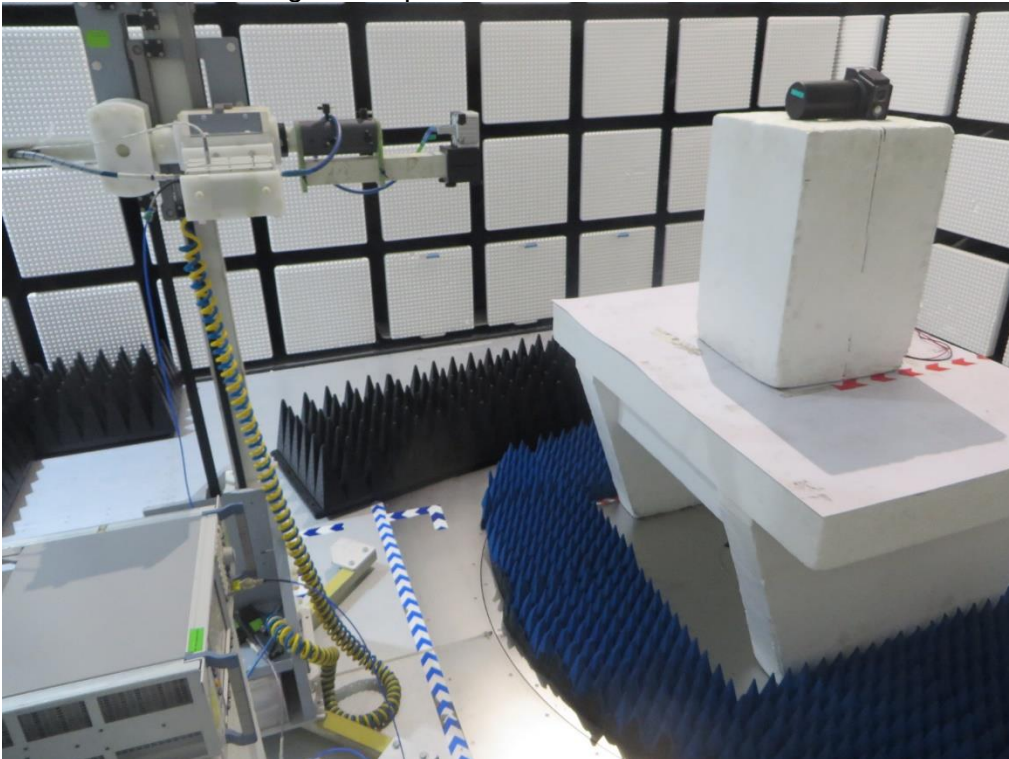

### **Setup Photographs**

**Project No.: 4791353869-1**

**Radiated Band edge and Spurious Emission (Above 1 GHz)**

Setup photo of BLE function

### Setup photo of radar function

Radiated Spurious Emission Above 1 GHz to 18GHz

Radiated Band edge and Spurious Emission Above 18 GHz to 40 GHz

Radiated Spurious Emission Above 40 GHz

### RADIATED RF MEASUREMENT SETUP (30MHz~1GHz)

Setup photo of BLE function

Setup photo of radar function