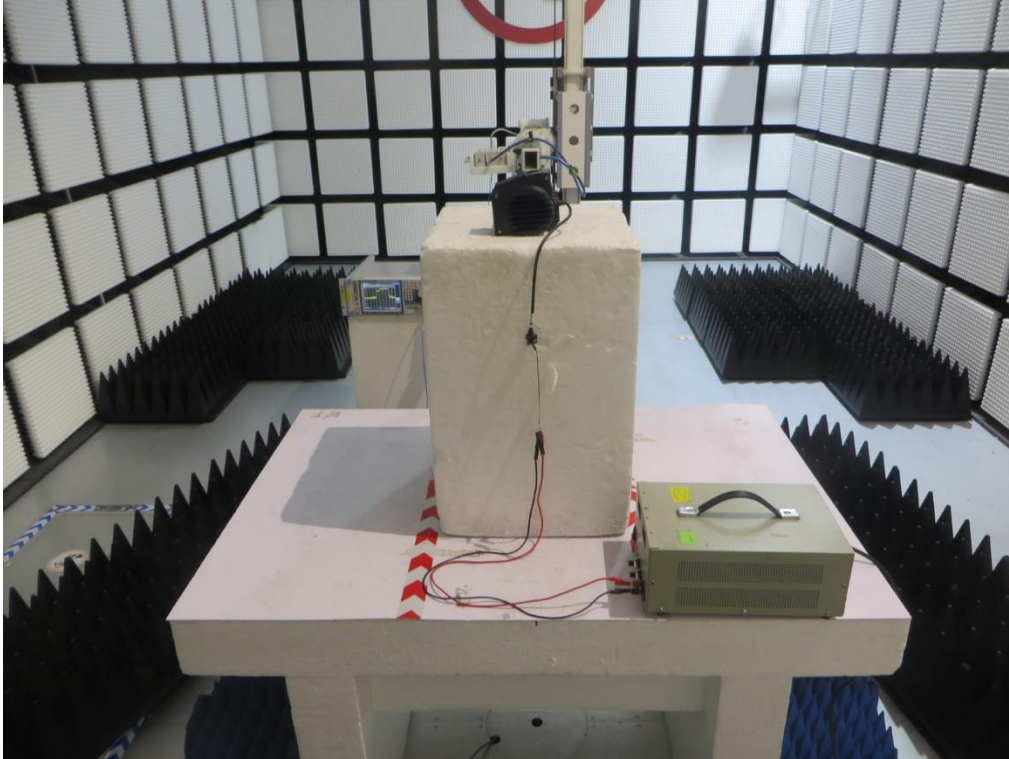

### **Setup Photographs**

**Project No.: 4791353869-1**

**Radiated Band edge and Spurious Emission (Above 1 GHz)**

Setup photo of BLE function

### Setup photo of radar function

Radiated Spurious Emission Above 1 GHz to 18GHz

Radiated Band edge and Spurious Emission Above 18 GHz to 40 GHz

Radiated Spurious Emission Above 40 GHz

### RADIATED RF MEASUREMENT SETUP (30MHz~1GHz)

Setup photo of BLE function

Setup photo of radar function