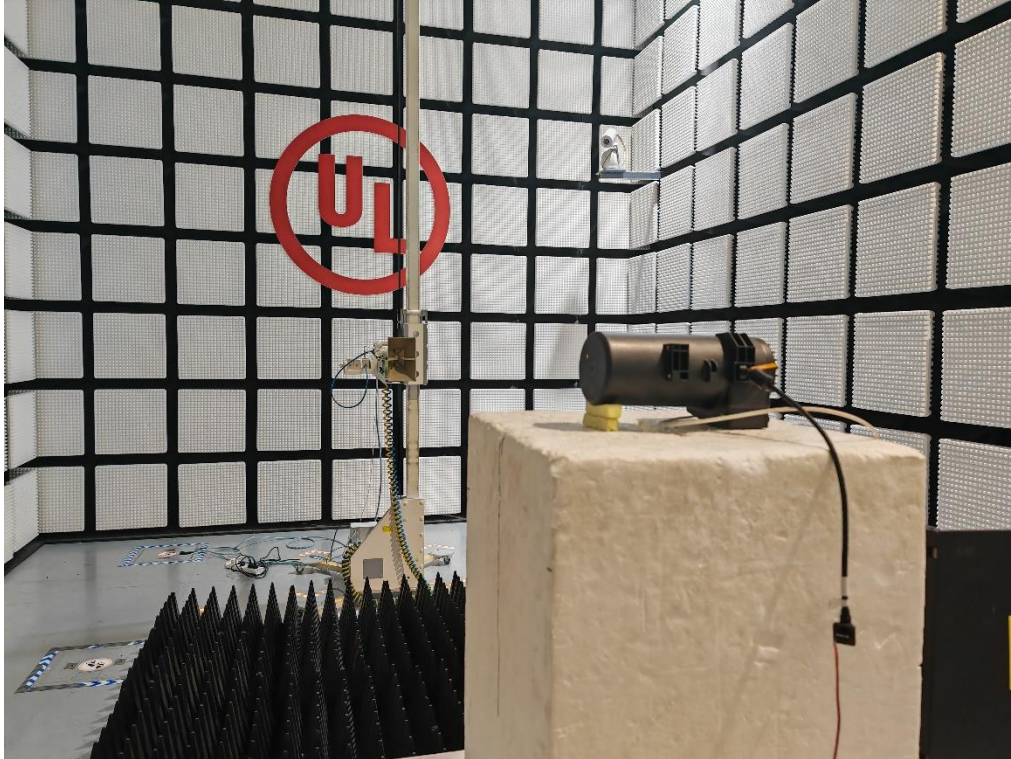

### **Setup Photographs**

**Project No.: 4791353869-1**

**Radiated Band edge and Spurious Emission (Above 1 GHz)**

Setup photo of BLE function

### Setup photo of radar function

Radiated Spurious Emission Above 1 GHz to 18GHz

Radiated Band edge and Spurious Emission Above 18 GHz to 40 GHz

Radiated Spurious Emission Above 40 GHz

### RADIATED RF MEASUREMENT SETUP (30MHz~1GHz)

Setup photo of BLE function

Setup photo of radar function