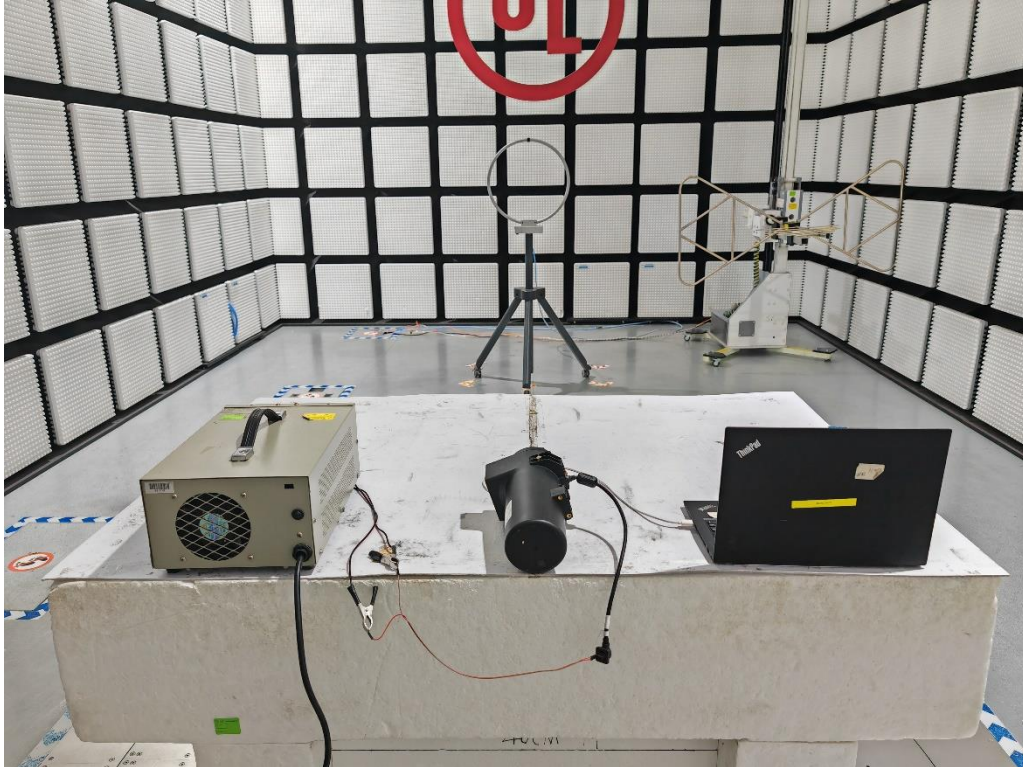

### **Setup Photographs**

**Project No.: 4791353869-1**

**Radiated Band edge and Spurious Emission (Above 1 GHz)**

Setup photo of BLE function

### Setup photo of radar function

Radiated Spurious Emission Above 1 GHz to 18GHz

Radiated Band edge and Spurious Emission Above 18 GHz to 40 GHz

Radiated Spurious Emission Above 40 GHz

### RADIATED RF MEASUREMENT SETUP (30MHz~1GHz)

Setup photo of BLE function

Setup photo of radar function

### RADIATED RF MEASUREMENT SETUP (Below 30MHz)

Setup photo of BLE function

Setup photo of radar function