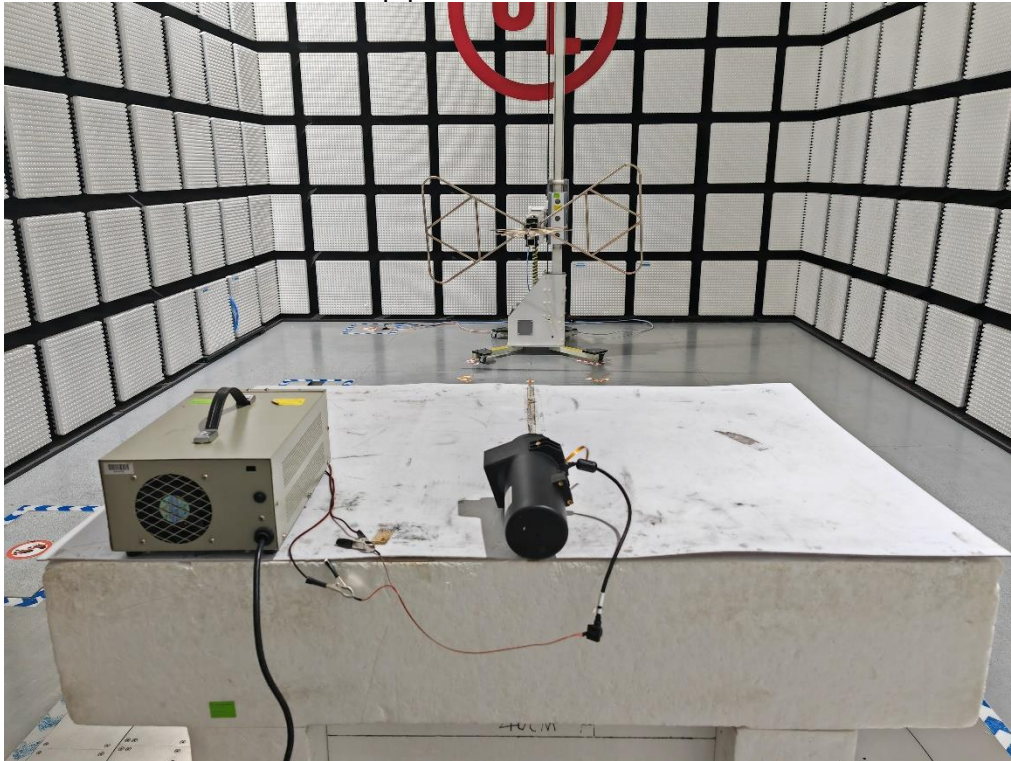

### **Setup Photographs**

**Project No.: 4791353869-1**

**Radiated Band edge and Spurious Emission (Above 1 GHz)**

Setup photo of BLE function

### Setup photo of radar function

Radiated Spurious Emission Above 1 GHz to 18GHz

Radiated Band edge and Spurious Emission Above 18 GHz to 40 GHz

Radiated Spurious Emission Above 40 GHz

### RADIATED RF MEASUREMENT SETUP (30MHz~1GHz)

Setup photo of BLE function

Setup photo of radar function