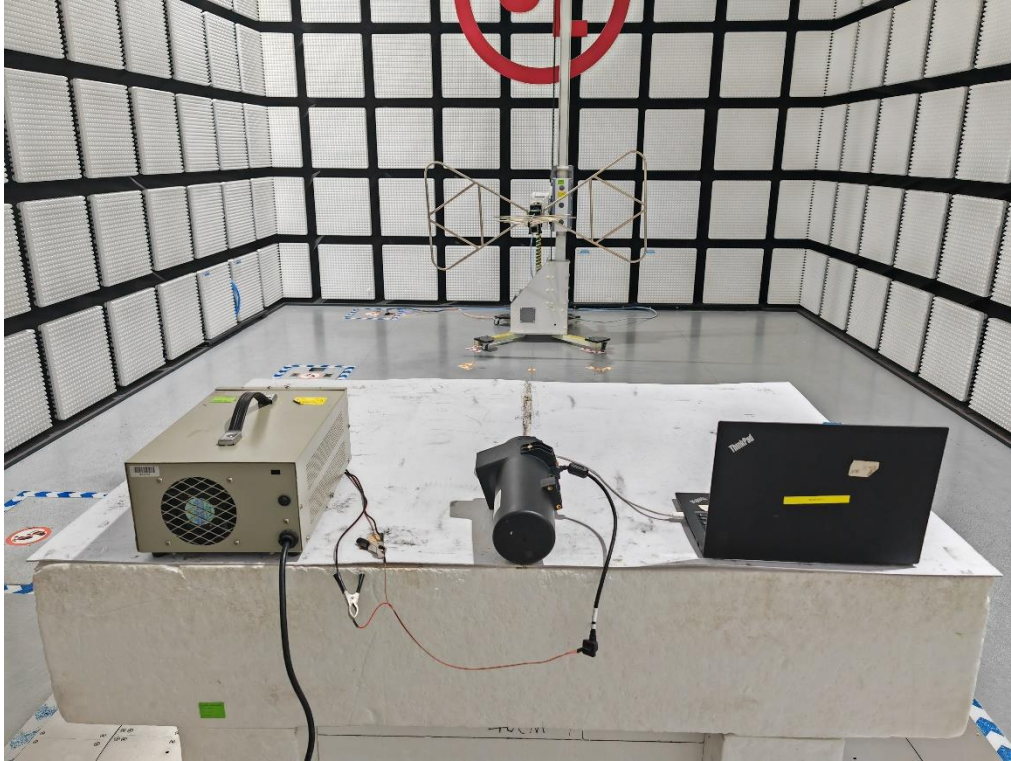

### **Setup Photographs**

**Project No.: 4791353869-1**

**Radiated Band edge and Spurious Emission (Above 1 GHz)**

Setup photo of BLE function

### Setup photo of radar function

Radiated Spurious Emission Above 1 GHz to 18GHz

Radiated Band edge and Spurious Emission Above 18 GHz to 40 GHz

Radiated Spurious Emission Above 40 GHz

### RADIATED RF MEASUREMENT SETUP (30MHz~1GHz)

Setup photo of BLE function

Setup photo of radar function