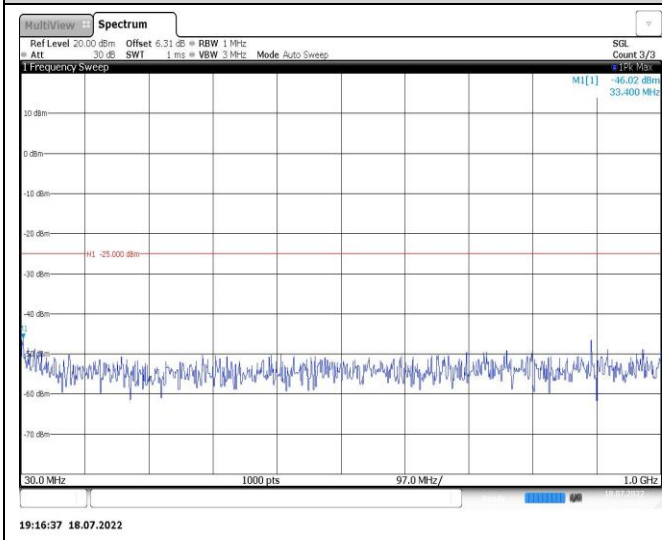

Band7-15MHz-QPSK-21100-1RB#0-Range1:30~1000MHz

Band7-15MHz-QPSK-21375-1RB#0-Range1:30~1000MHz