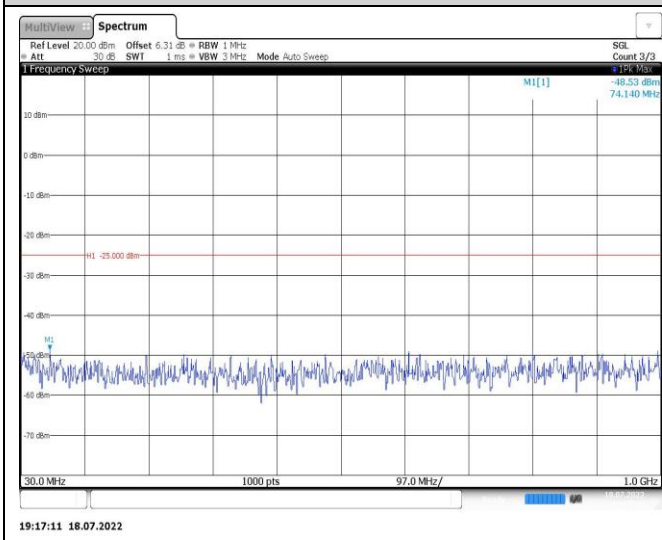

Band7-15MHz-QPSK-21375-1RB#0-Range1:30~1000MHz

Band7-15MHz-16QAM-20825-1RB#0-Range1:30~1000MHz