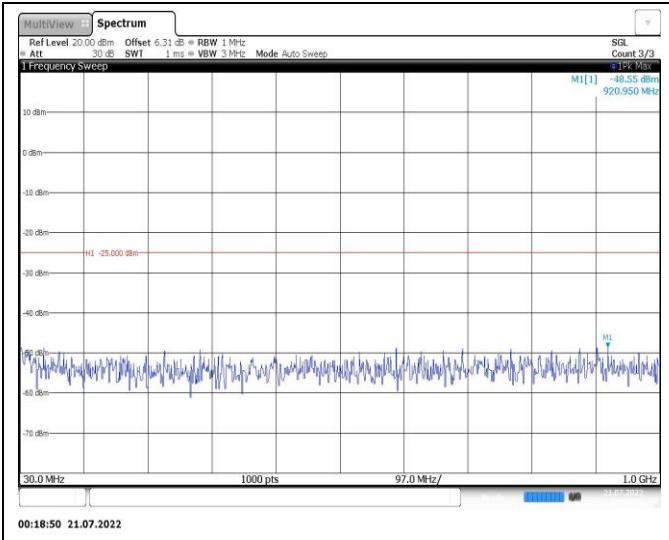

Band7-5MHz-16QAM-20775-1RB#0-Range1:30~1000MHz

Band7-5MHz-16QAM-21100-1RB#0-Range1:30~1000MHz