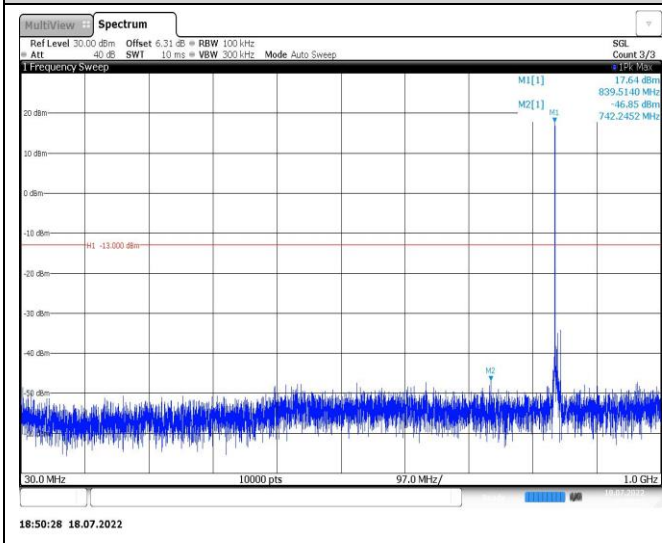

Band5-10MHz-16QAM-20600-1RB#0-Range1:30~1000MHz

Band7-5MHz-QPSK-20775-1RB#0-Range1:30~1000MHz