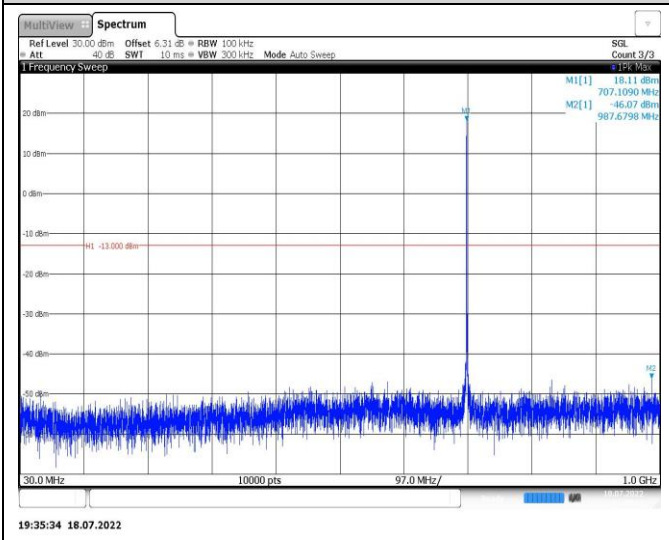

Band12-1.4MHz-16QAM-23095-1RB#0-Range1:30~1000MHz

Band12-1.4MHz-16QAM-23173-1RB#0-Range1:30~1000MHz