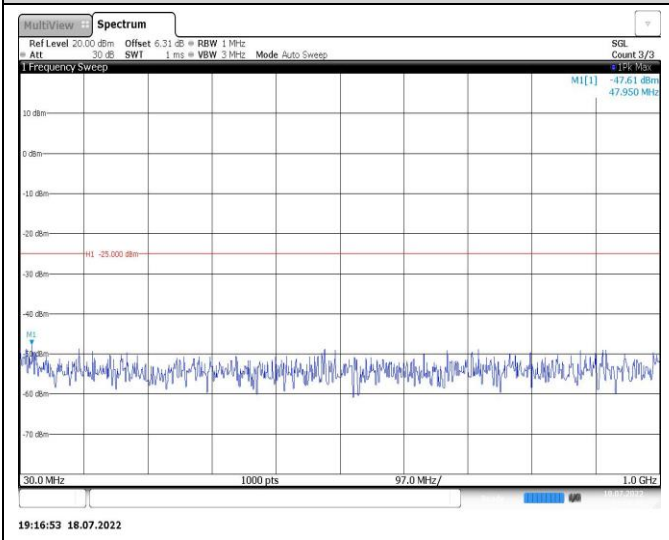

Band7-15MHz-16QAM-21100-1RB#0-Range1:30~1000MHz

Band7-15MHz-16QAM-21375-1RB#0-Range1:30~1000MHz