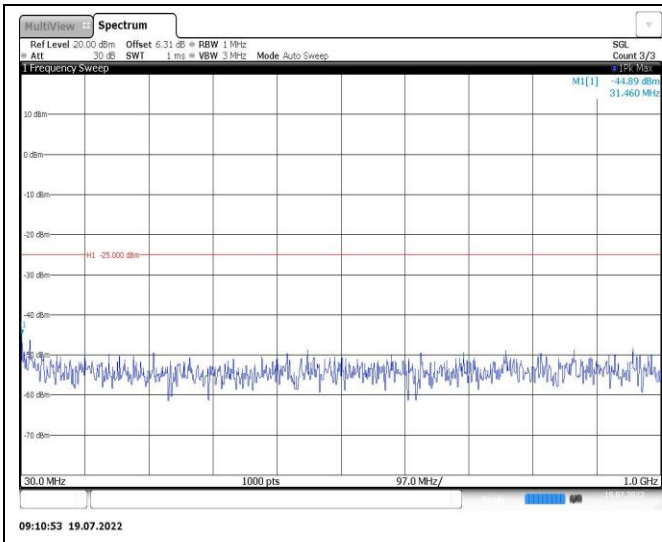

Band41-15MHz-16QAM-40620-1RB#0-Range1:30~1000MHz

Band41-15MHz-16QAM-41515-1RB#0-Range1:30~1000MHz