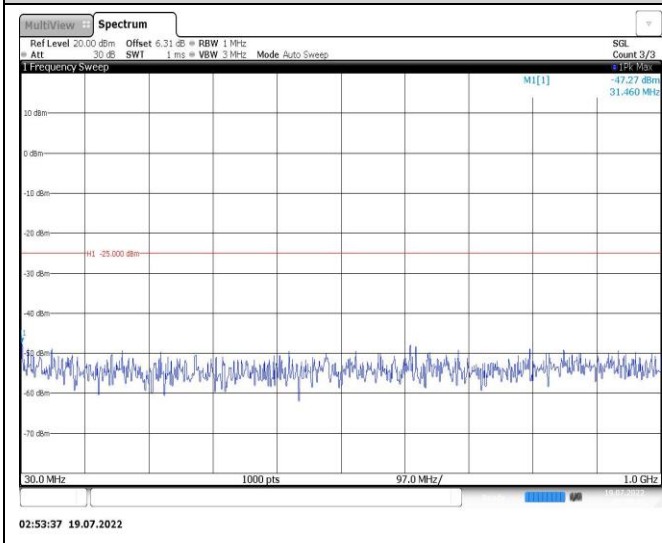

Band38-5MHz-16QAM-37775-1RB#0-Range1:30~1000MHz

Band38-5MHz-16QAM-38000-1RB#0-Range1:30~1000MHz