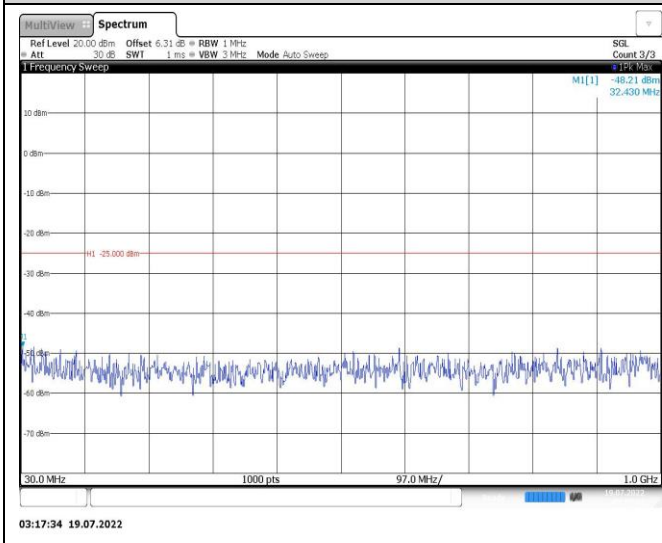

Band38-15MHz-16QAM-37825-1RB#0-Range1:30~1000MHz

Band38-15MHz-16QAM-38000-1RB#0-Range1:30~1000MHz