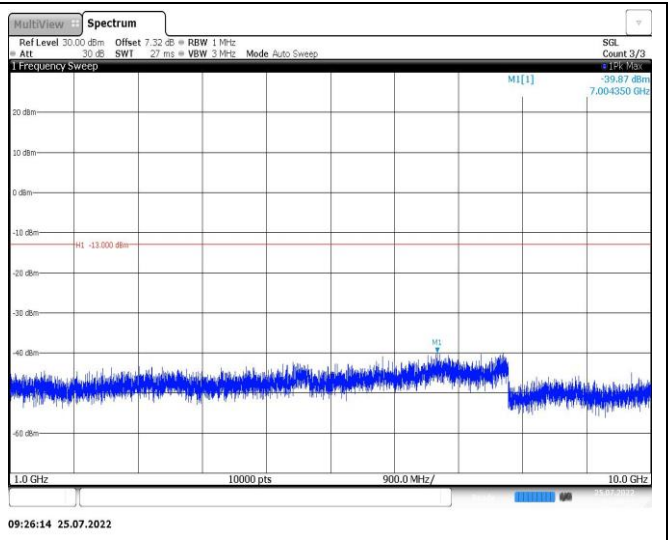

Band26-15MHz-16QAM-26915-1RB#0-Range2:1000~10000MHz

Band26-15MHz-16QAM-26965-1RB#0-Range2:1000~10000MHz