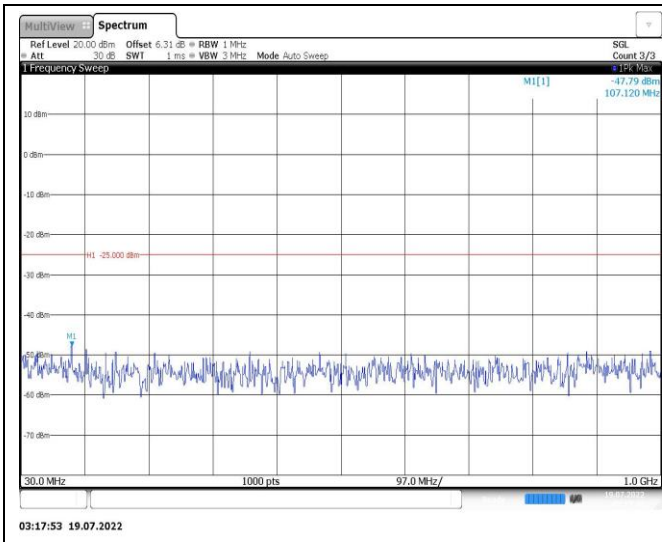

Band38-15MHz-QPSK-38000-1RB#0-Range1:30~1000MHz

Band38-15MHz-QPSK-38175-1RB#0-Range1:30~1000MHz