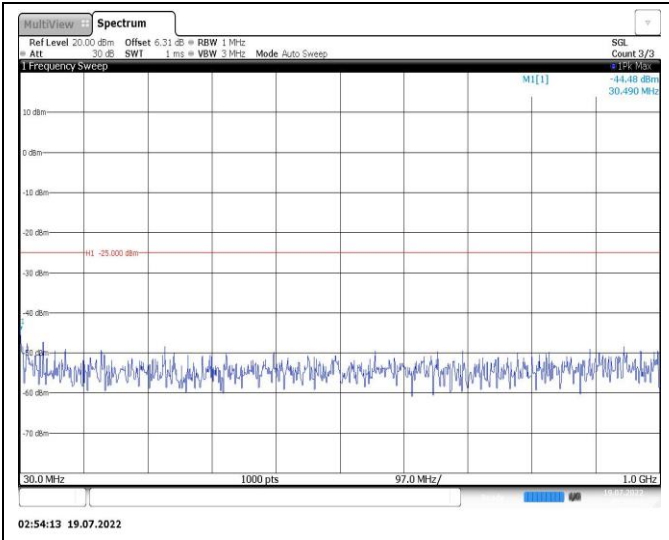

Band38-5MHz-16QAM-38000-1RB#0-Range1:30~1000MHz

Band38-5MHz-16QAM-38225-1RB#0-Range1:30~1000MHz