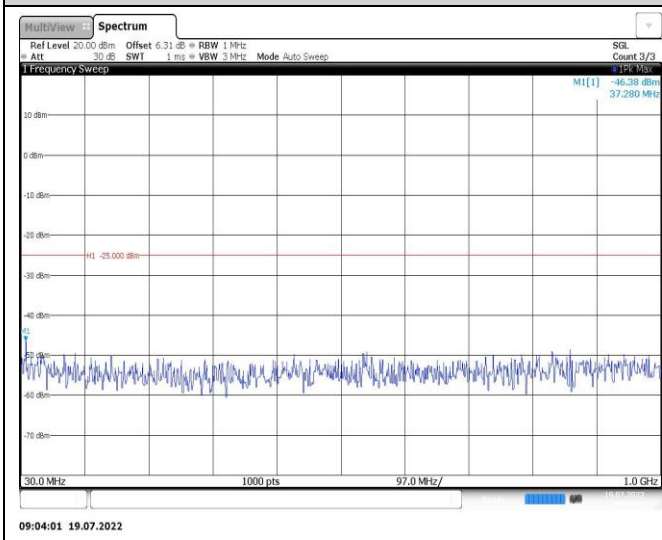

Band41-5MHz-16QAM-39675-1RB#0-Range1:30~1000MHz

Band41-5MHz-16QAM-40620-1RB#0-Range1:30~1000MHz