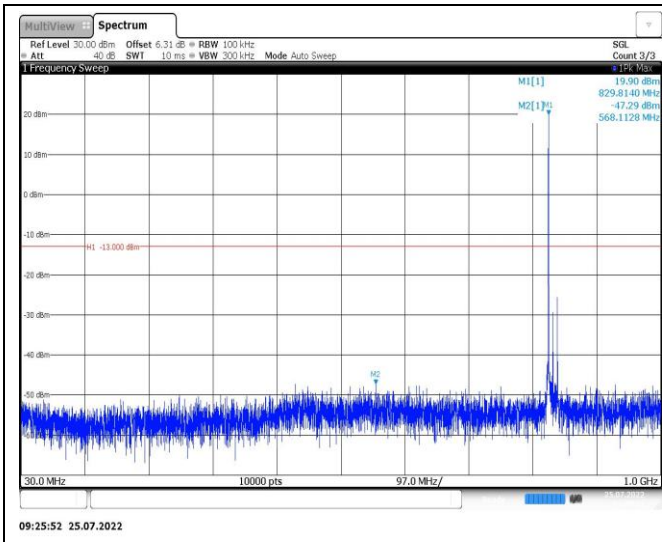

Band26-15MHz-QPSK-26915-1RB#0-Range1:30~1000MHz

Band26-15MHz-QPSK-26965-1RB#0-Range1:30~1000MHz