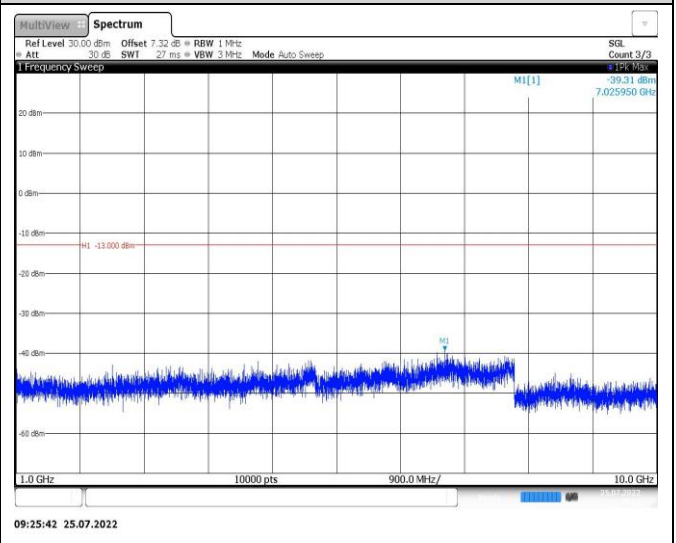

Band26-15MHz-16QAM-26865-1RB#0-Range2:1000~10000MHz

Band26-15MHz-16QAM-26915-1RB#0-Range2:1000~10000MHz