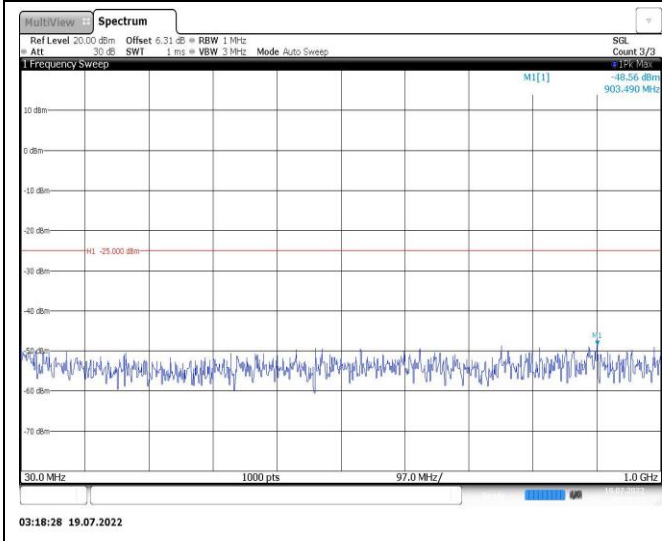

Band38-15MHz-QPSK-38175-1RB#0-Range1:30~1000MHz

Band38-15MHz-16QAM-37825-1RB#0-Range1:30~1000MHz