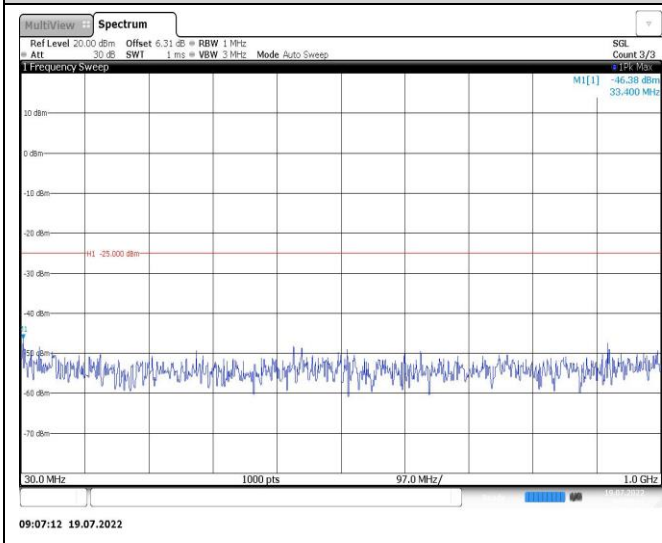

Band41-10MHz-16QAM-39700-1RB#0-Range1:30~1000MHz

Band41-10MHz-16QAM-40620-1RB#0-Range1:30~1000MHz