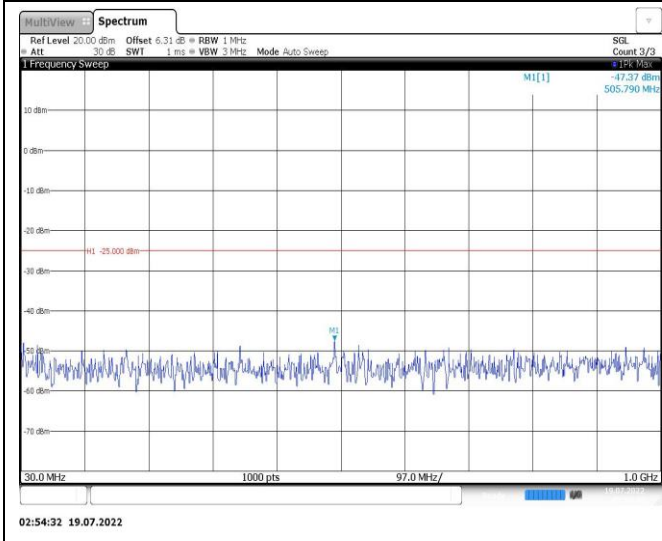

Band38-5MHz-QPSK-38225-1RB#0-Range1:30~1000MHz

Band38-5MHz-16QAM-37775-1RB#0-Range1:30~1000MHz