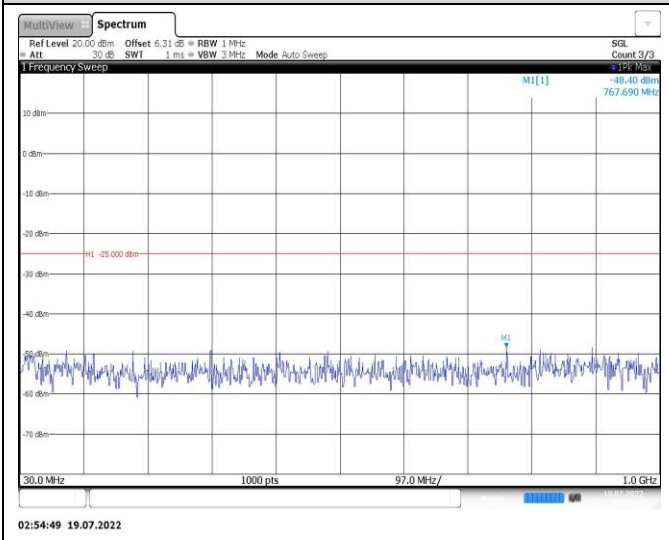

Band38-5MHz-16QAM-38225-1RB#0-Range1:30~1000MHz

Band38-10MHz-QPSK-37800-1RB#0-Range1:30~1000MHz