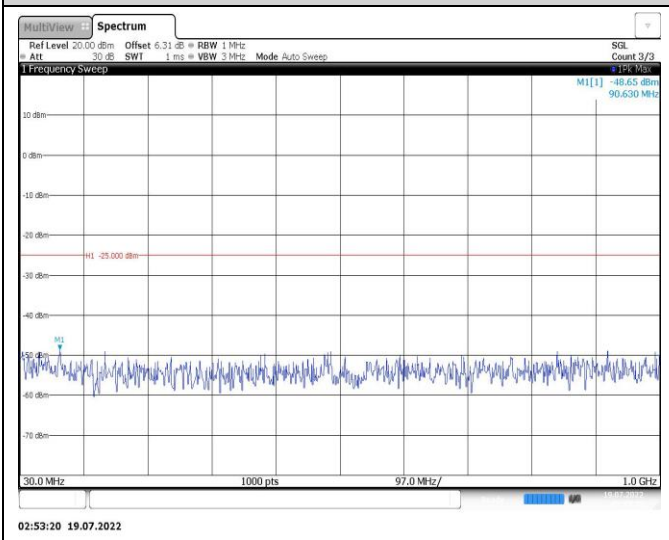

Band38-5MHz-QPSK-37775-1RB#0-Range1:30~1000MHz

Band38-5MHz-QPSK-38000-1RB#0-Range1:30~1000MHz