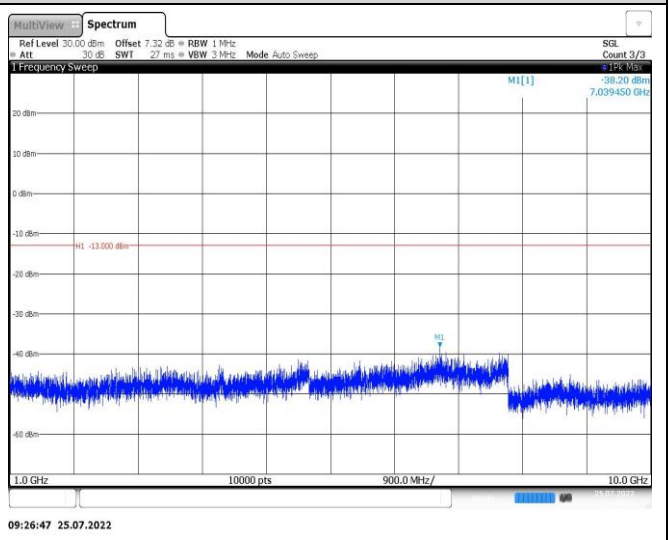

Band26-15MHz-16QAM-26965-1RB#0-Range2:1000~10000MHz

Band38-5MHz-QPSK-37775-1RB#0-Range2:1000~26500MHz