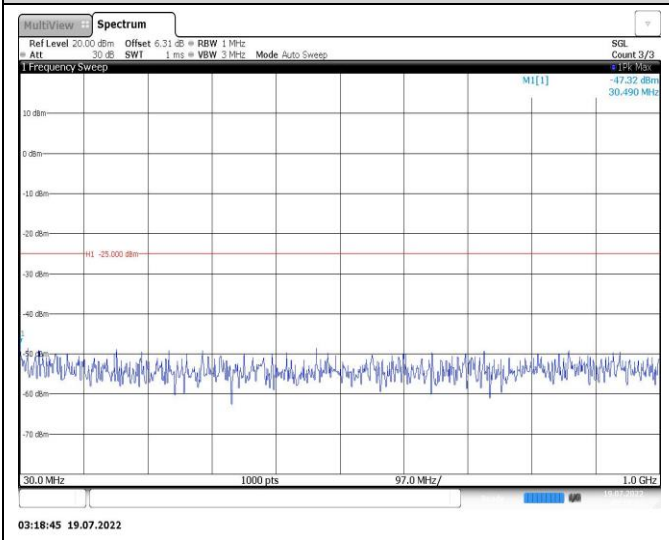

Band38-15MHz-16QAM-38175-1RB#0-Range1:30~1000MHz

Band38-20MHz-QPSK-37850-1RB#0-Range1:30~1000MHz