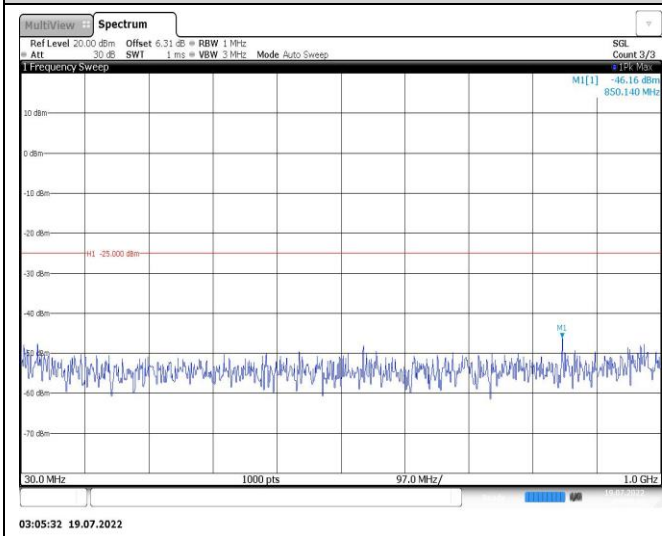

Band38-10MHz-16QAM-37800-1RB#0-Range1:30~1000MHz

Band38-10MHz-16QAM-38000-1RB#0-Range1:30~1000MHz