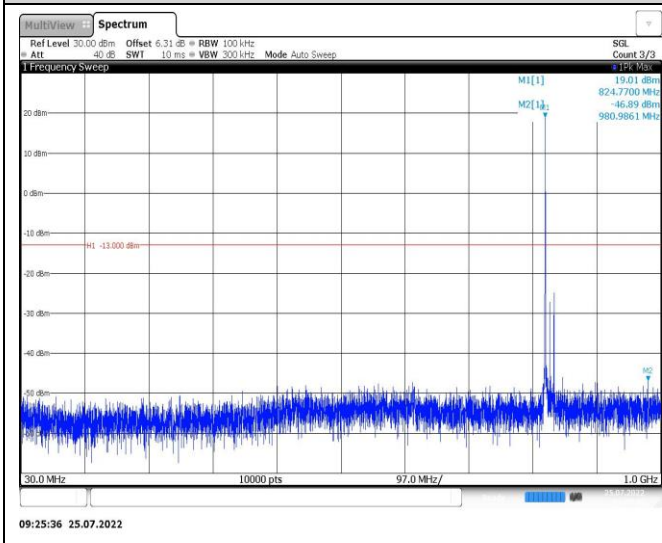

Band26-15MHz-16QAM-26865-1RB#0-Range1:30~1000MHz

Band26-15MHz-16QAM-26915-1RB#0-Range1:30~1000MHz