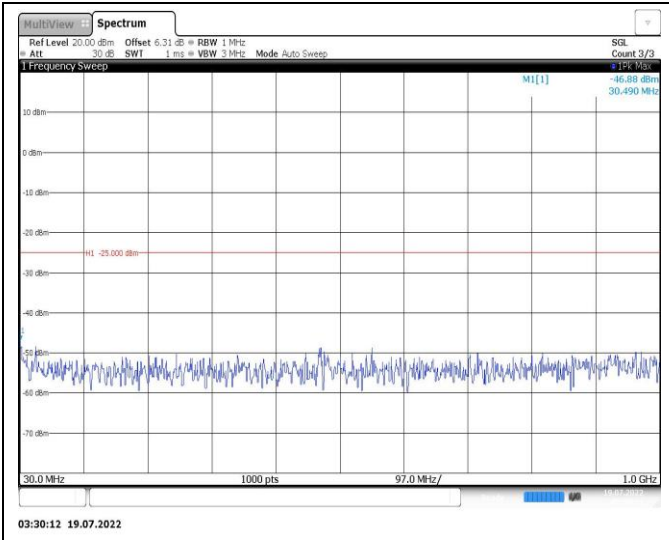

Band38-20MHz-16QAM-38000-1RB#0-Range1:30~1000MHz

Band38-20MHz-16QAM-38150-1RB#0-Range1:30~1000MHz