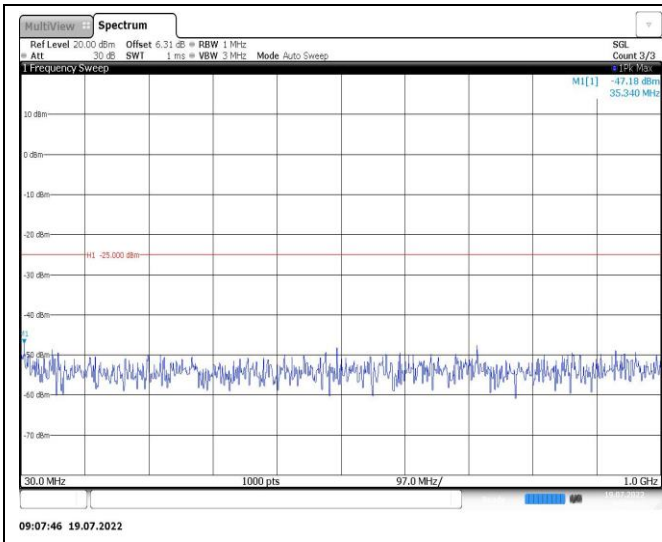

Band41-10MHz-16QAM-40620-1RB#0-Range1:30~1000MHz

Band41-10MHz-16QAM-41540-1RB#0-Range1:30~1000MHz