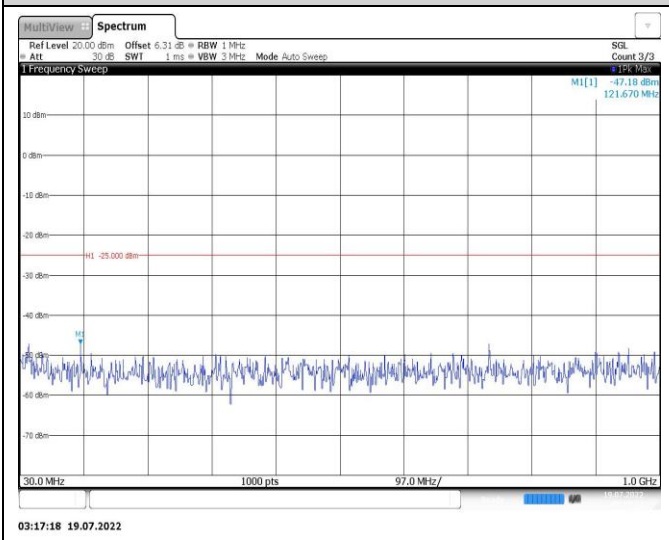

Band38-15MHz-QPSK-37825-1RB#0-Range1:30~1000MHz

Band38-15MHz-QPSK-38000-1RB#0-Range1:30~1000MHz