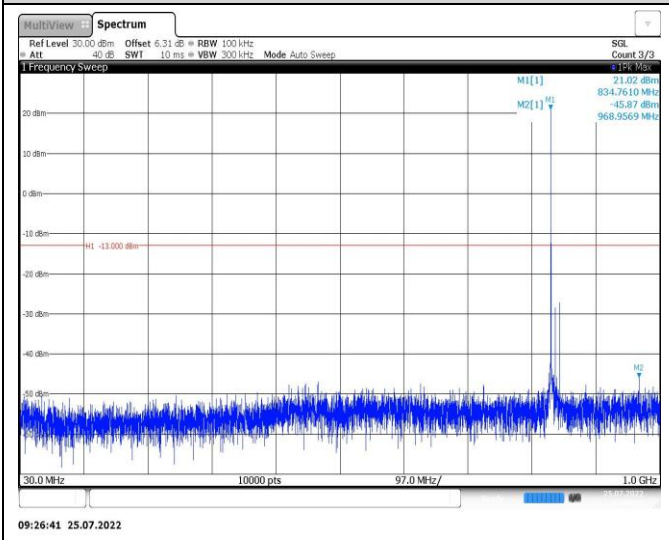

Band26-15MHz-16QAM-26965-1RB#0-Range1:30~1000MHz

Band38-5MHz-QPSK-37775-1RB#0-Range1:30~1000MHz