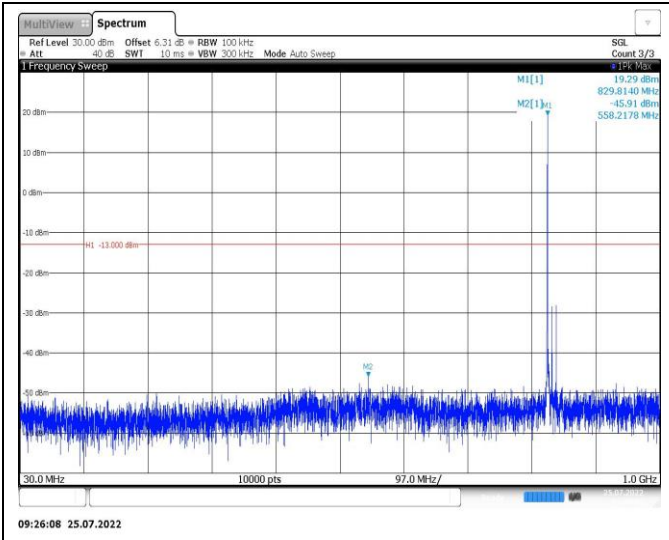

Band26-15MHz-16QAM-26915-1RB#0-Range1:30~1000MHz

Band26-15MHz-16QAM-26965-1RB#0-Range1:30~1000MHz