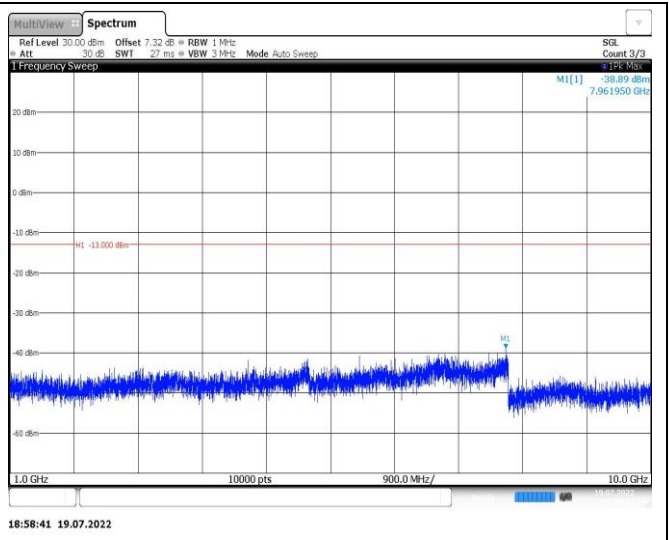

Band26-3MHz-QPSK-26705-1RB#0-Range2:1000~10000MHz

Band26-3MHz-QPSK-26740-1RB#0-Range2:1000~10000MHz