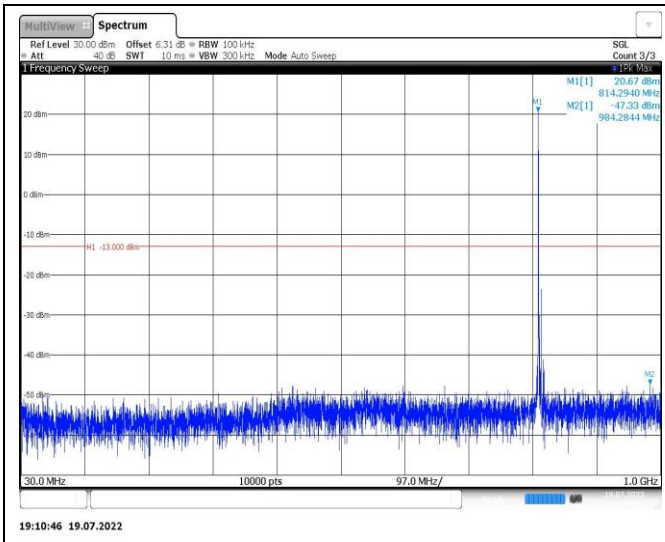

Band26-5MHz-16QAM-26715-1RB#0-Range1:30~1000MHz

Band26-5MHz-16QAM-26740-1RB#0-Range1:30~1000MHz