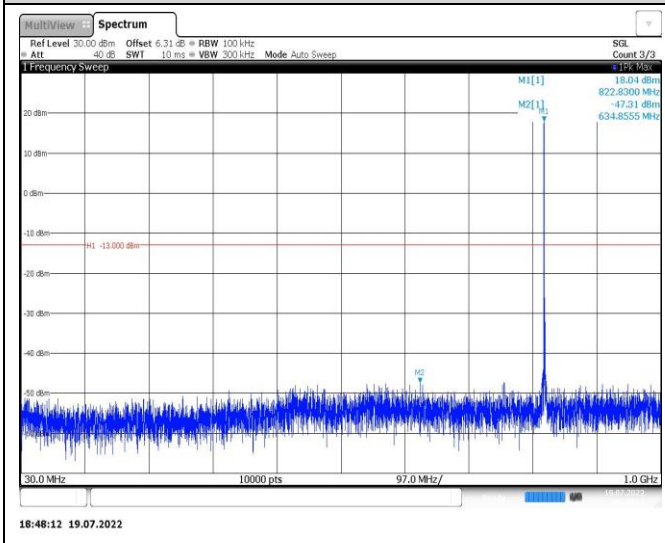

Band26-1.4MHz-16QAM-26783-1RB#0-Range1:30~1000MHz

Band26-1.4MHz-16QAM-26797-1RB#0-Range1:30~1000MHz