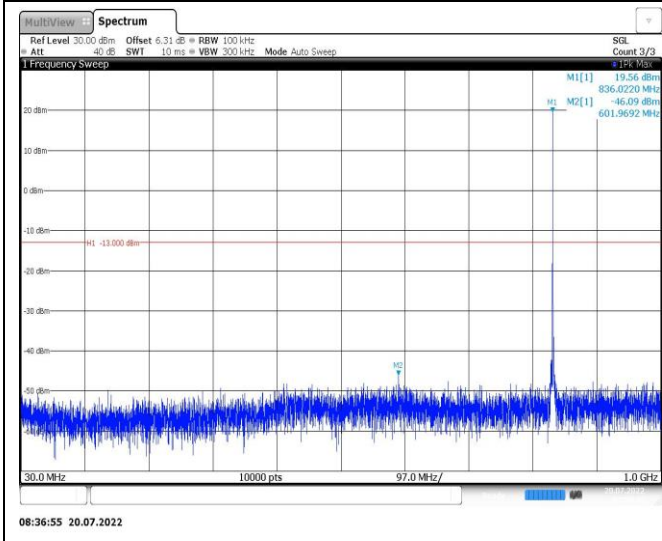

Band26-1.4MHz-QPSK-26915-1RB#0-Range1:30~1000MHz

Band26-1.4MHz-QPSK-27033-1RB#0-Range1:30~1000MHz