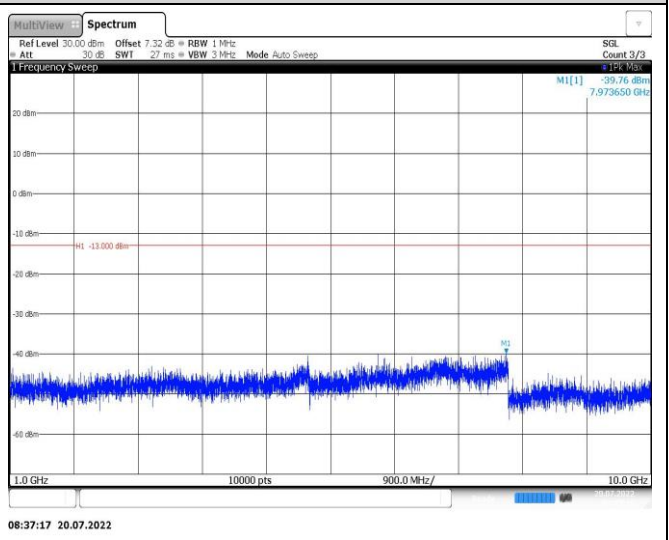

Band26-1.4MHz-16QAM-26915-1RB#0-Range2:1000~10000MHz

Band26-1.4MHz-16QAM-27033-1RB#0-Range2:1000~10000MHz