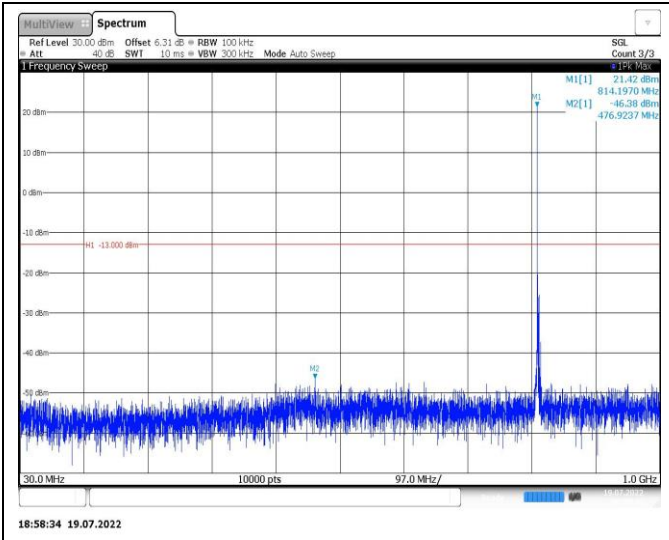

Band26-3MHz-QPSK-26705-1RB#0-Range1:30~1000MHz

Band26-3MHz-QPSK-26740-1RB#0-Range1:30~1000MHz