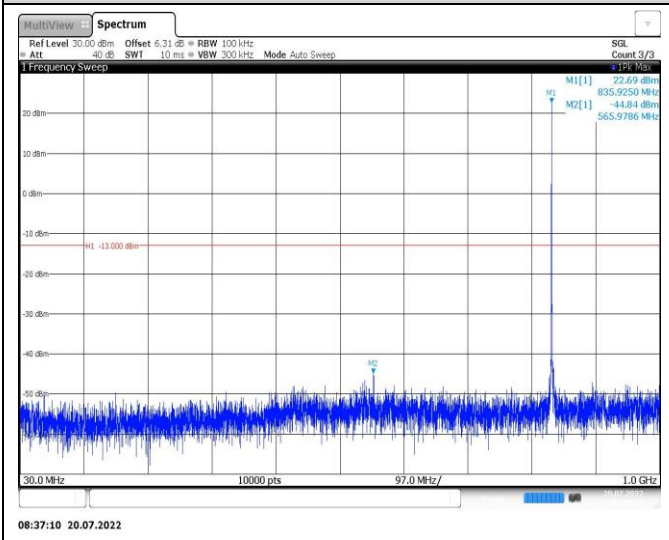

Band26-1.4MHz-16QAM-26915-1RB#0-Range1:30~1000MHz

Band26-1.4MHz-16QAM-27033-1RB#0-Range1:30~1000MHz