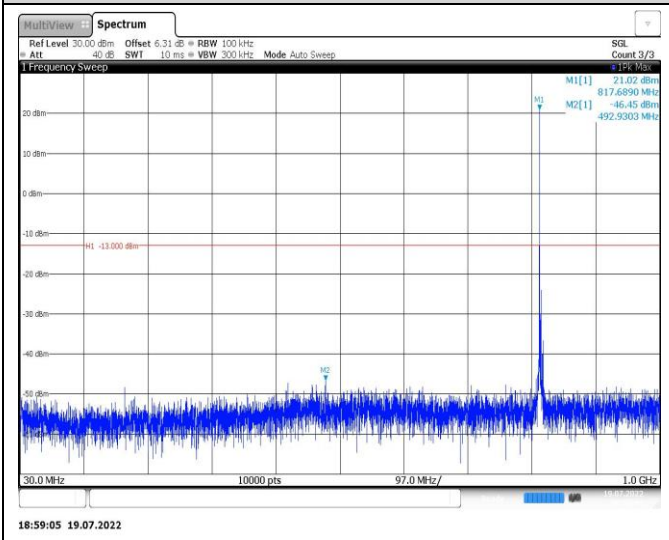

Band26-3MHz-QPSK-26740-1RB#0-Range1:30~1000MHz

Band26-3MHz-QPSK-26775-1RB#0-Range1:30~1000MHz