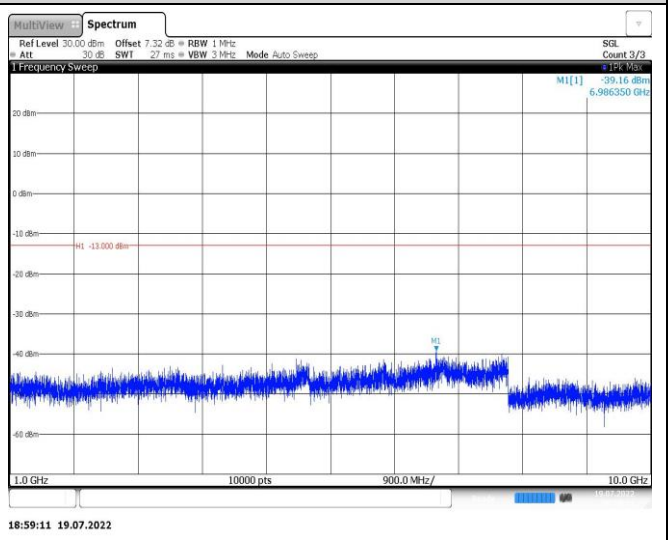

Band26-3MHz-QPSK-26740-1RB#0-Range2:1000~10000MHz

Band26-3MHz-QPSK-26775-1RB#0-Range2:1000~10000MHz