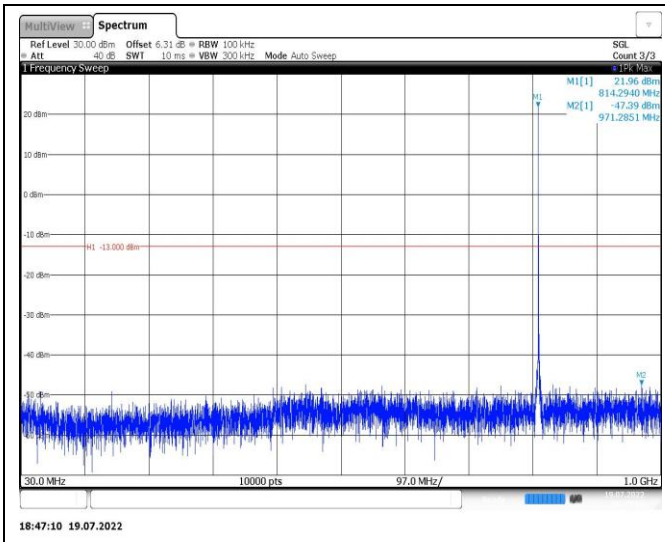

Band26-1.4MHz-16QAM-26697-1RB#0-Range1:30~1000MHz

Band26-1.4MHz-16QAM-26740-1RB#0-Range1:30~1000MHz