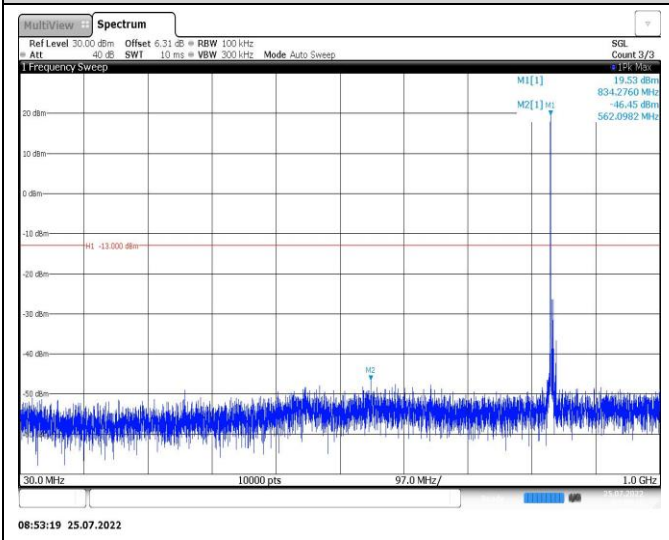

Band26-5MHz-16QAM-26915-1RB#0-Range1:30~1000MHz

Band26-5MHz-16QAM-27015-1RB#0-Range1:30~1000MHz