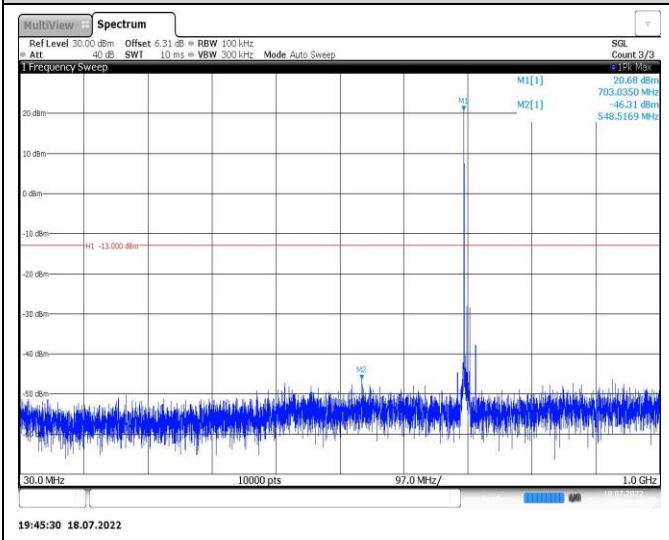

Band12-10MHz-16QAM-23095-1RB#0-Range1:30~1000MHz

Band12-10MHz-16QAM-23130-1RB#0-Range1:30~1000MHz