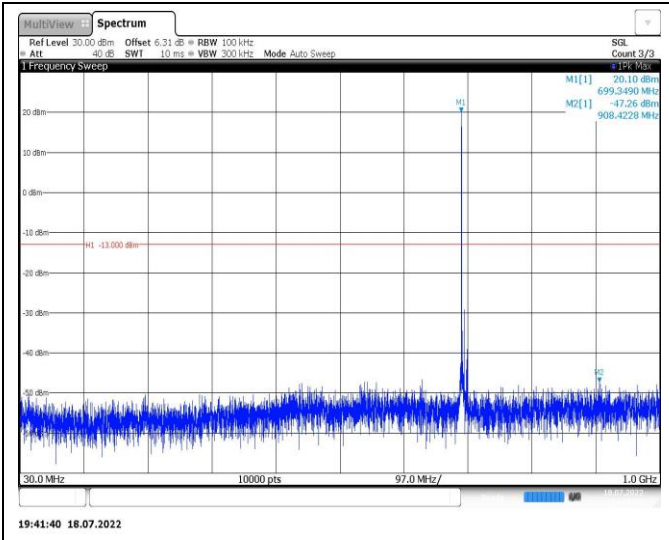

Band12-5MHz-16QAM-23035-1RB#0-Range1:30~1000MHz

Band12-5MHz-16QAM-23095-1RB#0-Range1:30~1000MHz