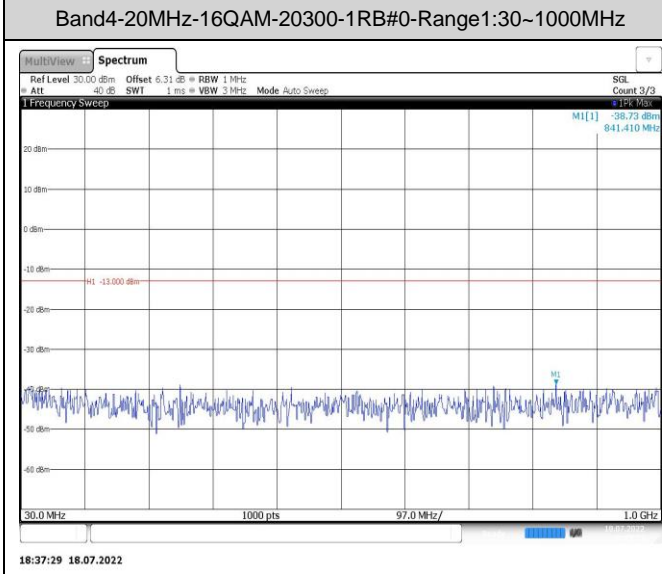

Band5-1.4MHz-QPSK-20407-1RB#0-Range1:30~1000MHz