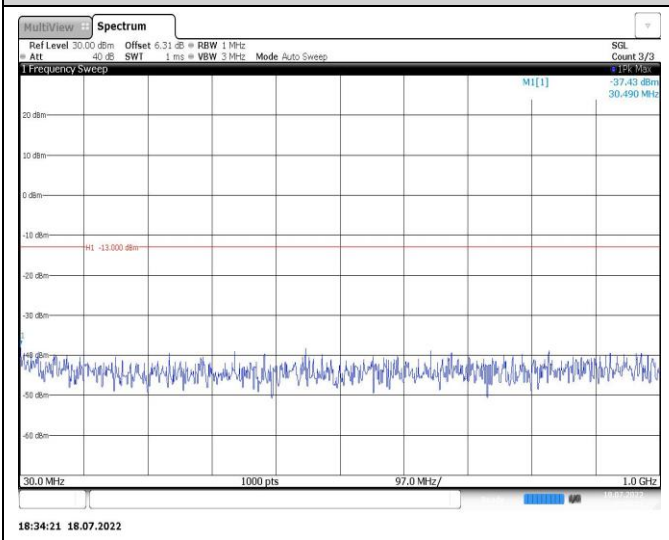

Band4-15MHz-16QAM-20025-1RB#0-Range2:1000~20000MHz

Band4-15MHz-16QAM-20175-1RB#0-Range1:30~1000MHz

Band4-15MHz-16QAM-20175-1RB#0-Range2:1000~20000MHz

Band4-15MHz-16QAM-20325-1RB#0-Range1:30~1000MHz

Band4-15MHz-16QAM-20325-1RB#0-Range2:1000~20000MHz