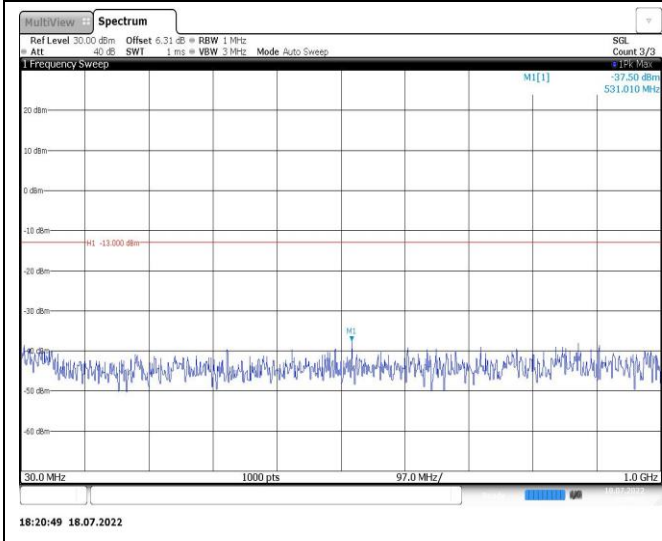

Band4-1.4MHz-16QAM-20175-1RB#0-Range1:30~1000MHz

Band4-1.4MHz-16QAM-20393-1RB#0-Range1:30~1000MHz