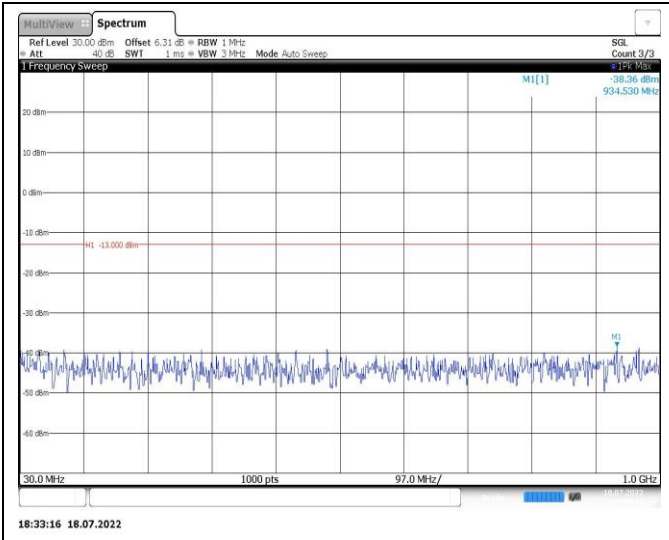

Band4-15MHz-16QAM-20025-1RB#0-Range1:30~1000MHz

Band4-15MHz-16QAM-20175-1RB#0-Range1:30~1000MHz