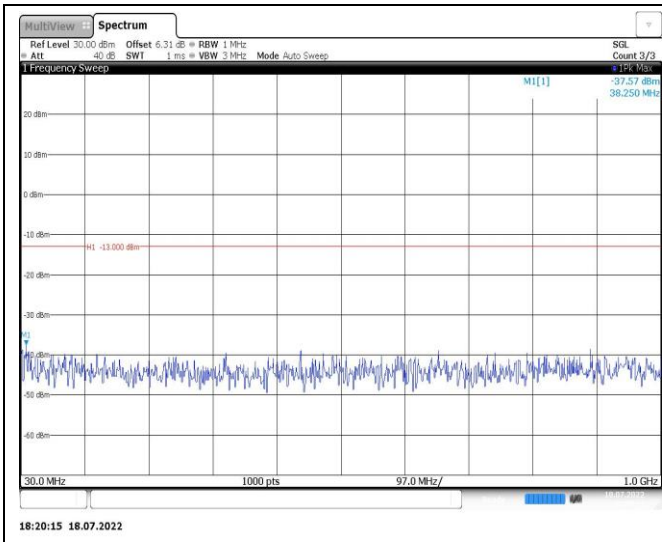

Band4-1.4MHz-16QAM-19957-1RB#0-Range1:30~1000MHz

Band4-1.4MHz-16QAM-20175-1RB#0-Range1:30~1000MHz