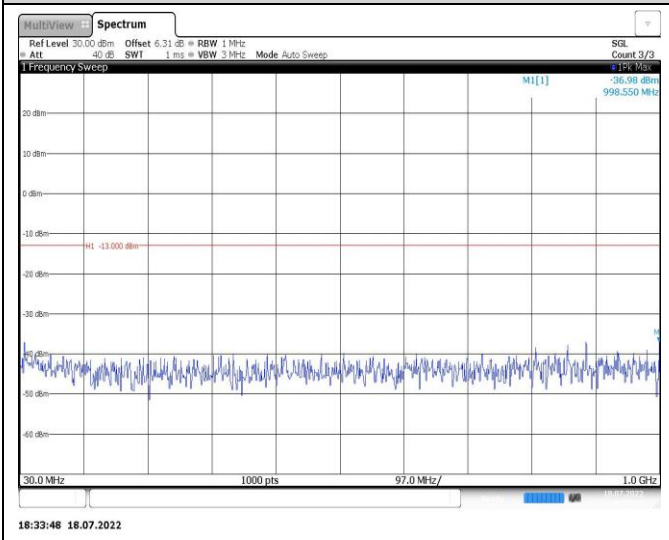

Band4-15MHz-16QAM-20175-1RB#0-Range1:30~1000MHz

Band4-15MHz-16QAM-20325-1RB#0-Range1:30~1000MHz