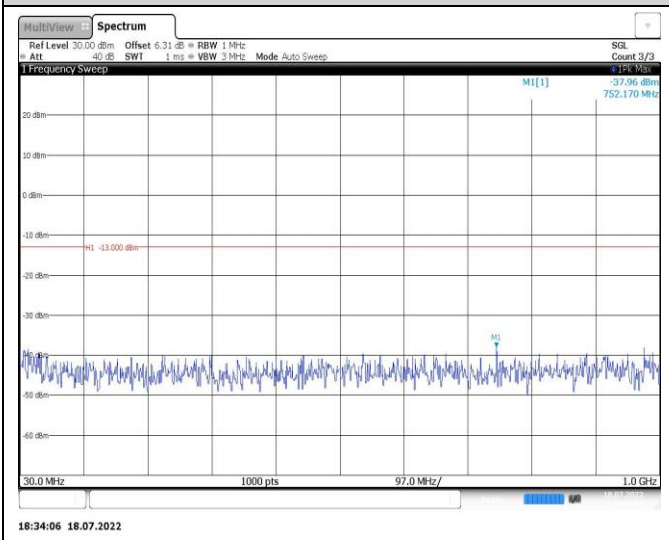

Band4-15MHz-QPSK-20325-1RB#0-Range1:30~1000MHz

Band4-15MHz-16QAM-20025-1RB#0-Range1:30~1000MHz