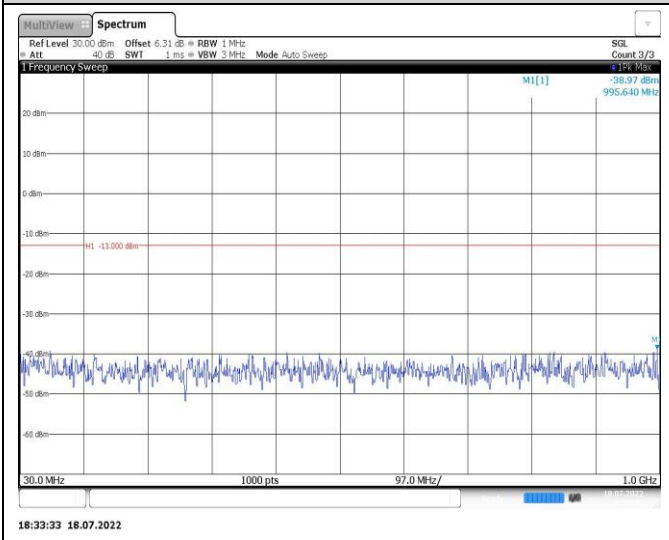

Band4-15MHz-QPSK-20175-1RB#0-Range1:30~1000MHz

Band4-15MHz-QPSK-20325-1RB#0-Range1:30~1000MHz