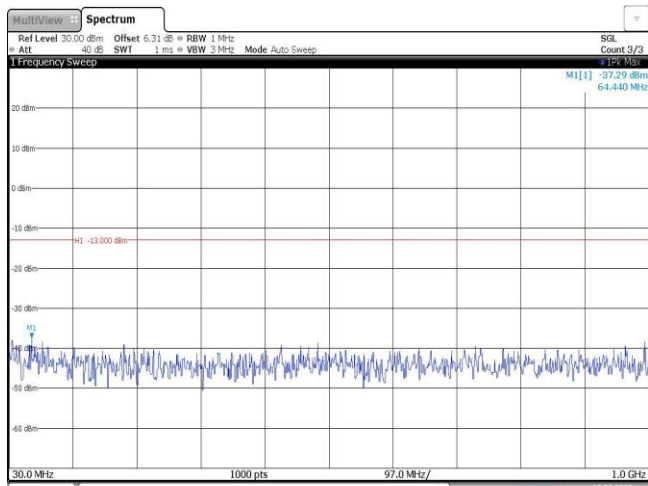

Test Graphs

Band2-1.4MHz-QPSK-18607-1RB#0-Range1:30~1000MHz