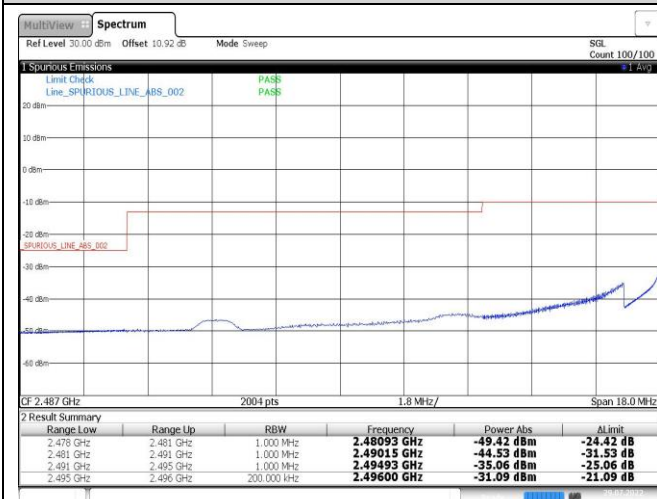

Band41-15MHz-QPSK-39725-1RB#0

Band41-15MHz-16QAM-39725-50RB#0

12:56:53 29.07.2022