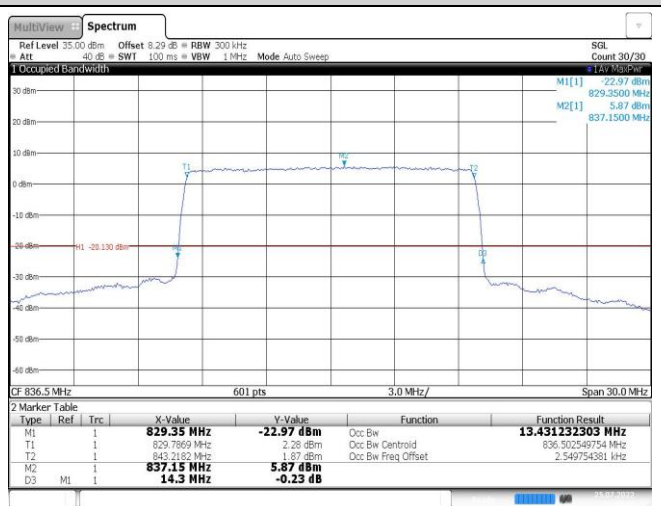

Band26-15MHz-QPSK-26915-75RB#0

09:03:13 25.07.2022

Band26-15MHz-16QAM-26915-75RB#0

09:24:52 25.07.2022

Band38-5MHz-QPSK-38000-25RB#0

09:24:59 25.07.2022

Band38-5MHz-16QAM-38000-25RB#0

Band38-10MHz-QPSK-38000-50RB#0