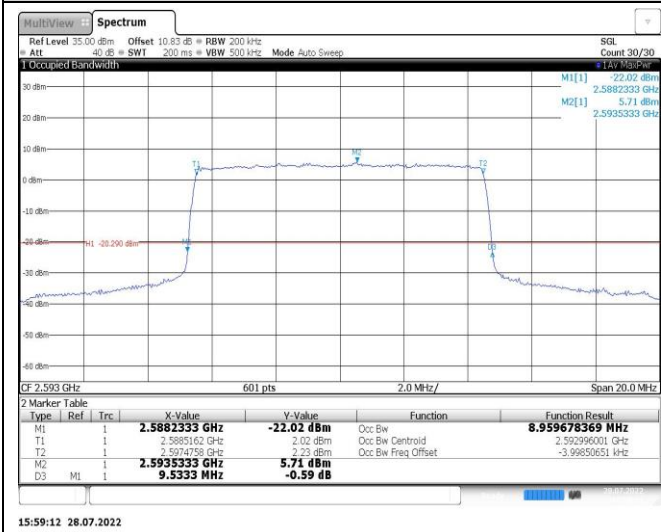

Band41-10MHz-QPSK-40620-50RB#0