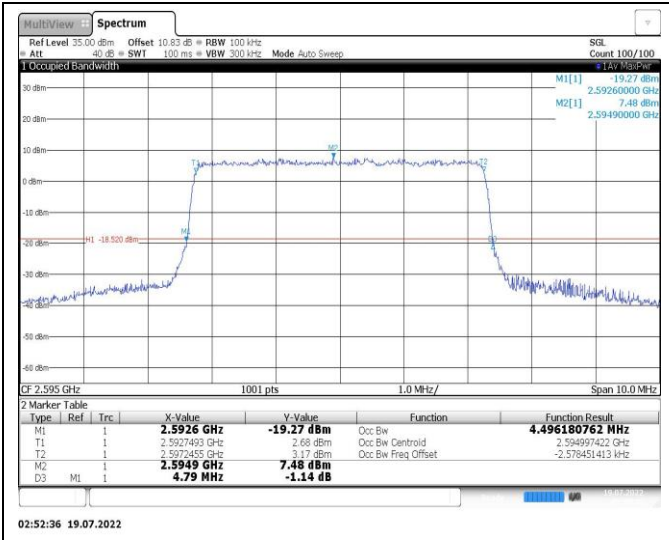

Band26-15MHz-QPSK-26915-75RB#0

09:03:13 25.07.2022

Band26-15MHz-16QAM-26915-75RB#0

09:24:52 25.07.2022

Band38-5MHz-QPSK-38000-25RB#0

09:24:59 25.07.2022

Band38-5MHz-16QAM-38000-25RB#0

Band38-10MHz-QPSK-38000-50RB#0