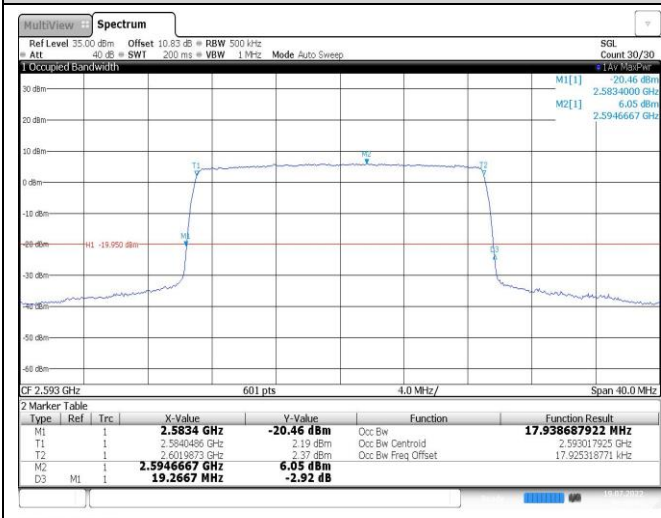

Band41-10MHz-QPSK-40620-50RB#0

Band41-10MHz-16QAM-40620-50RB#0

Band41-15MHz-QPSK-40620-75RB#0

Band41-15MHz-16QAM-40620-75RB#0

09:38:23 19.07.2022

09:38:33 19.07.2022

Band41-20MHz-QPSK-40620-100RB#0

Band41-20MHz-16QAM-40620-100RB#0