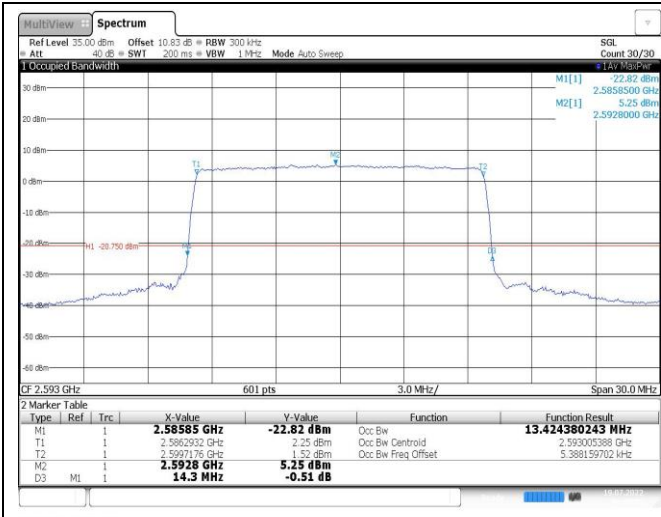

Band41-15MHz-QPSK-40620-75RB#0

09:38:23 19.07.2022