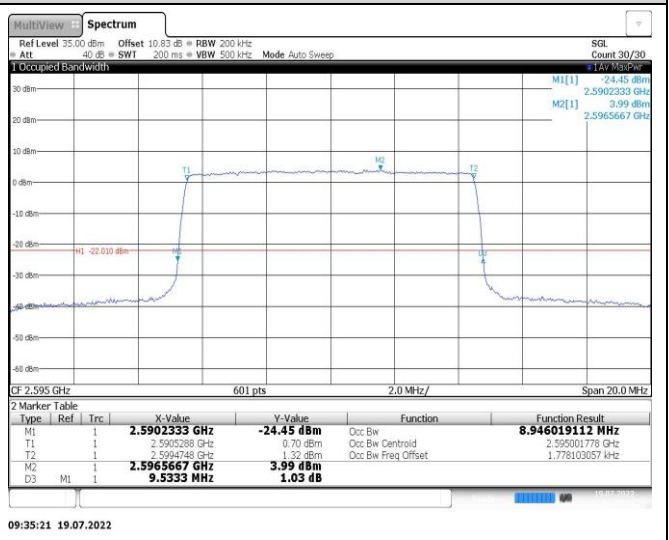

Band38-10MHz-16QAM-38000-50RB#0