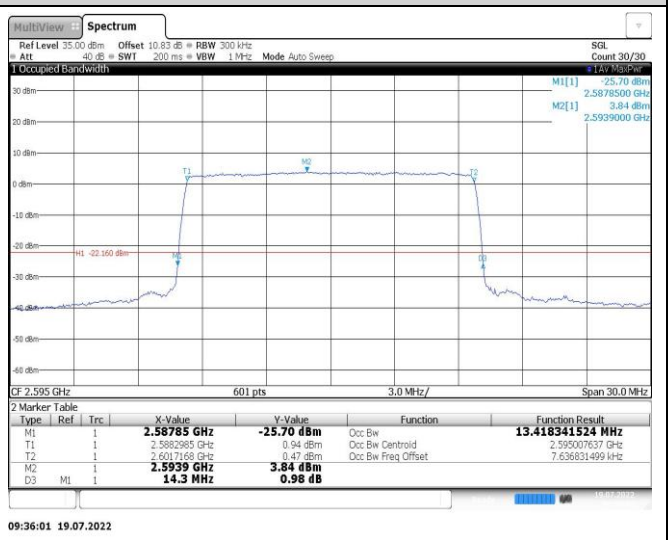

Band38-10MHz-16QAM-38000-50RB#0

Band38-15MHz-QPSK-38000-75RB#0

Band38-15MHz-16QAM-38000-75RB#0

Band38-20MHz-QPSK-38000-100RB#0

Band38-20MHz-16QAM-38000-100RB#0

Band41-5MHz-QPSK-40620-25RB#0

Band41-5MHz-16QAM-40620-25RB#0