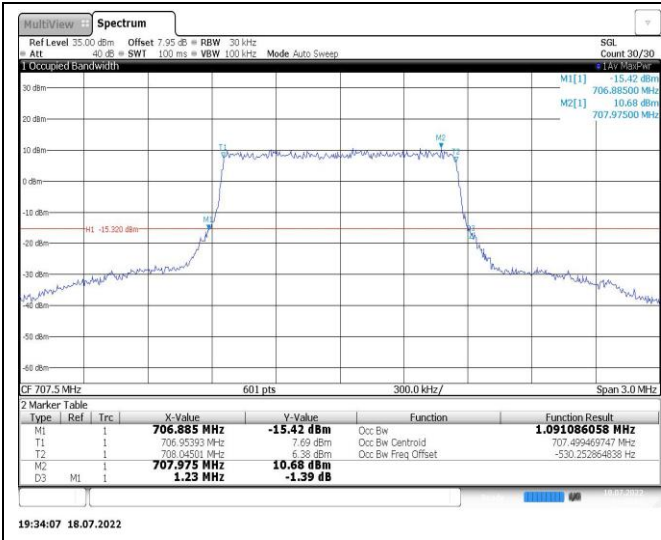

Band7-15MHz-QPSK-21100-75RB#0

Band7-15MHz-16QAM-21100-75RB#0

Band7-20MHz-QPSK-21100-100RB#0

Band7-20MHz-16QAM-21100-100RB#0

Band12-1.4MHz-QPSK-23095-6RB#0

Band12-1.4MHz-16QAM-23095-6RB#0

Band12-3MHz-QPSK-23095-15RB#0