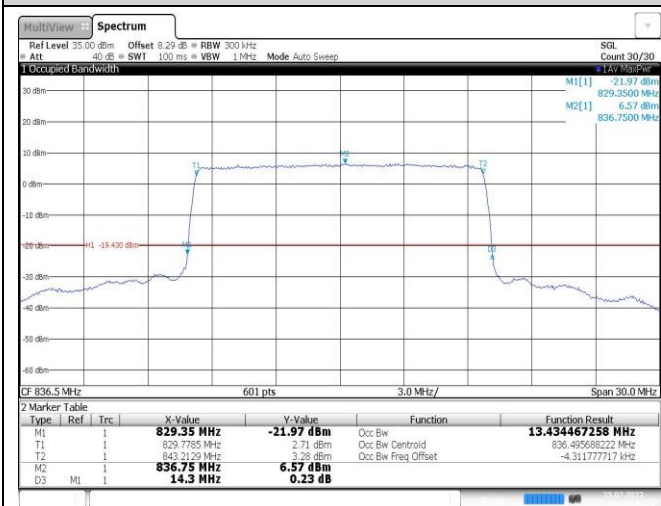

Band26-15MHz-QPSK-26915-75RB#0

09:24:52 25.07.2022

Band38-5MHz-QPSK-38000-25RB#0