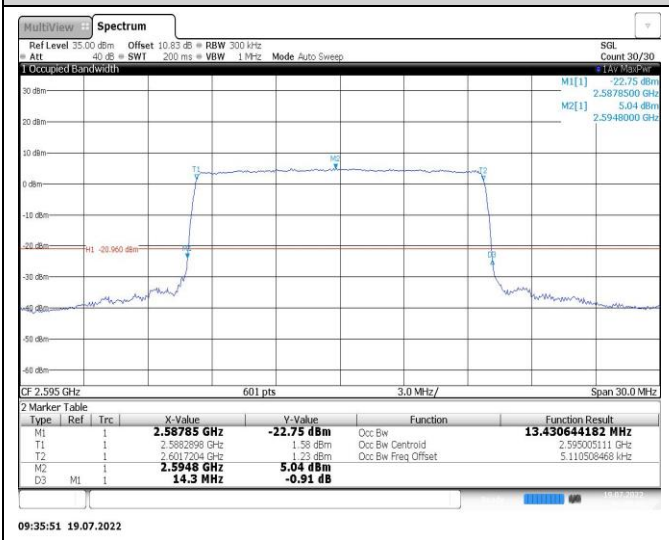

Band38-15MHz-QPSK-38000-75RB#0