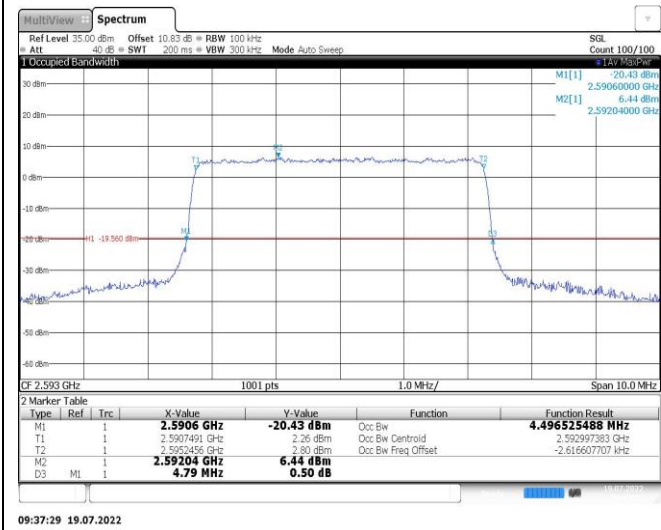

Band38-10MHz-16QAM-38000-50RB#0

Band38-15MHz-QPSK-38000-75RB#0

Band38-15MHz-16QAM-38000-75RB#0

Band38-20MHz-QPSK-38000-100RB#0

Band38-20MHz-16QAM-38000-100RB#0

Band41-5MHz-QPSK-40620-25RB#0

Band41-5MHz-16QAM-40620-25RB#0