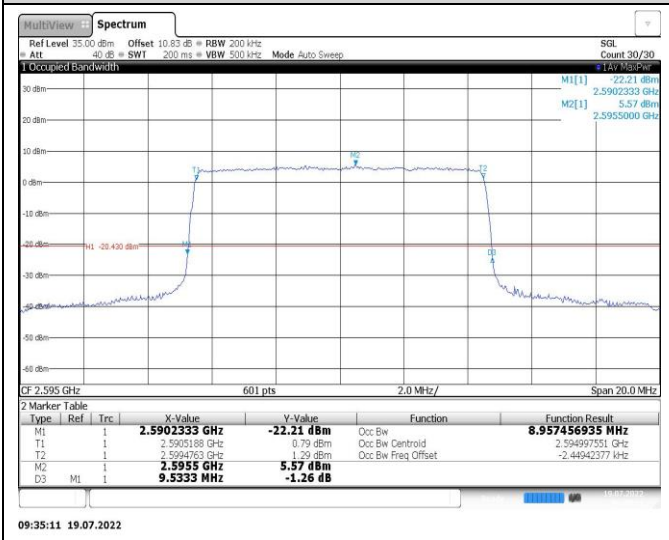

Band38-10MHz-QPSK-38000-50RB#0