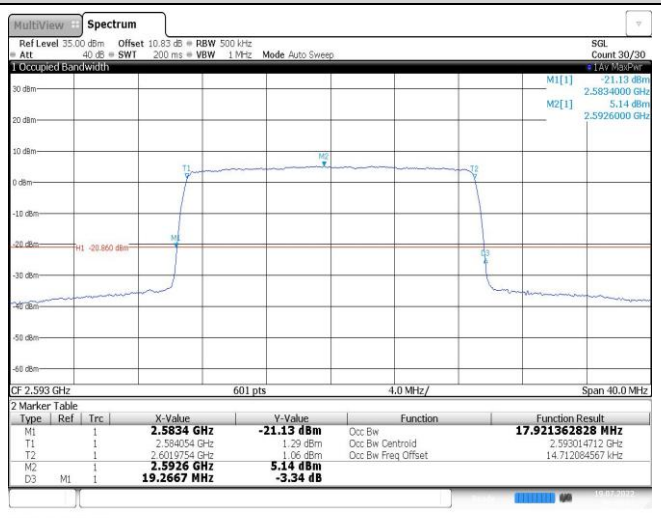

09:39:13 19.07.2022