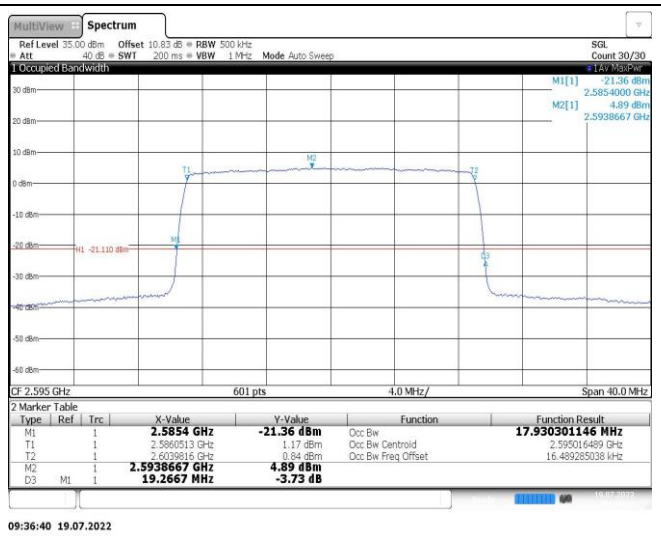

Band38-10MHz-16QAM-38000-50RB#0

Band38-15MHz-QPSK-38000-75RB#0

Band38-15MHz-16QAM-38000-75RB#0

Band38-20MHz-QPSK-38000-100RB#0

Band38-20MHz-16QAM-38000-100RB#0

Band41-5MHz-QPSK-40620-25RB#0

Band41-5MHz-16QAM-40620-25RB#0