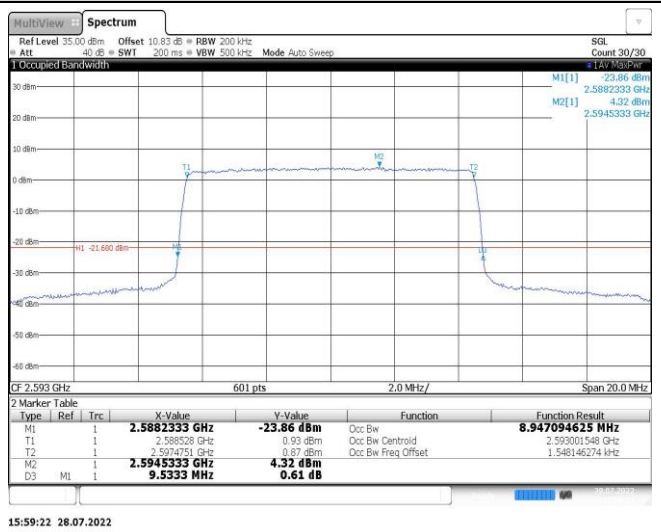

Band41-10MHz-16QAM-40620-50RB#0