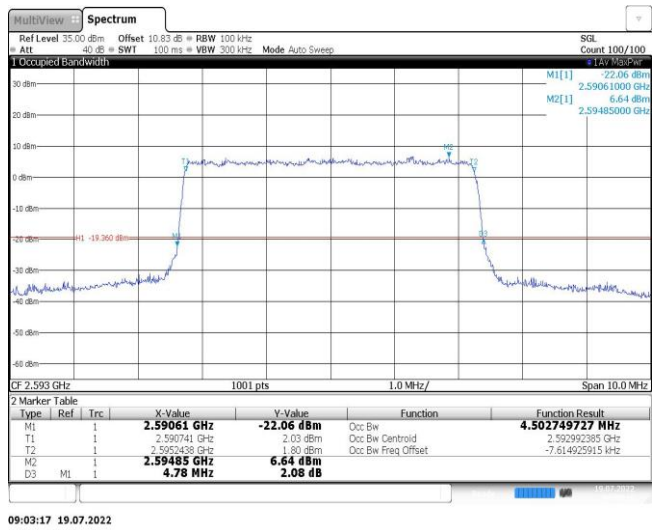

Band38-10MHz-16QAM-38000-50RB#0

Band38-15MHz-QPSK-38000-75RB#0

Band38-15MHz-16QAM-38000-75RB#0

Band38-20MHz-QPSK-38000-100RB#0

Band38-20MHz-16QAM-38000-100RB#0

Band41-5MHz-QPSK-40620-25RB#0

Band41-5MHz-16QAM-40620-25RB#0