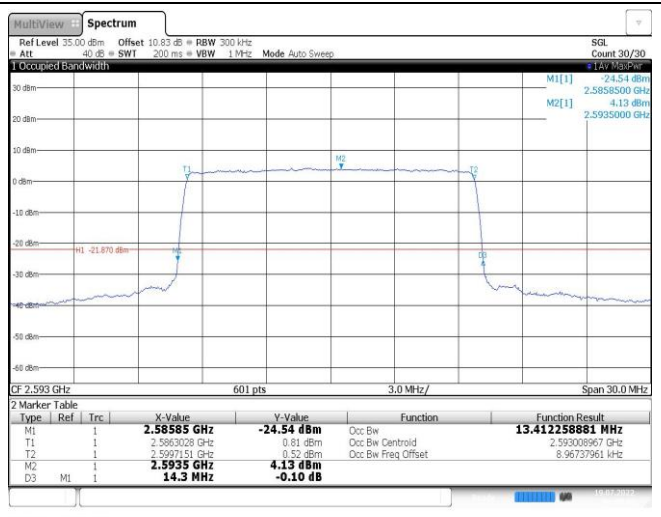

Band41-10MHz-QPSK-40620-50RB#0

Band41-10MHz-16QAM-40620-50RB#0

Band41-15MHz-QPSK-40620-75RB#0

Band41-15MHz-16QAM-40620-75RB#0

09:38:23 19.07.2022

09:38:33 19.07.2022

Band41-20MHz-QPSK-40620-100RB#0

Band41-20MHz-16QAM-40620-100RB#0