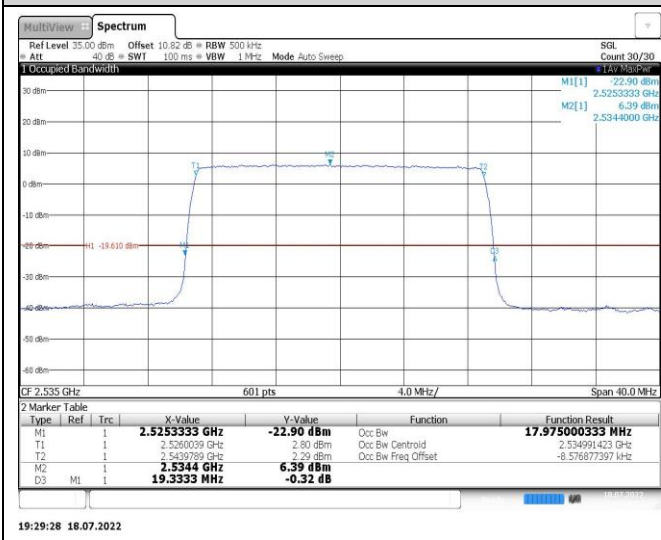

Band7-15MHz-QPSK-21100-75RB#0

Band7-15MHz-16QAM-21100-75RB#0

Band7-20MHz-QPSK-21100-100RB#0

Band7-20MHz-16QAM-21100-100RB#0

Band12-1.4MHz-QPSK-23095-6RB#0

Band12-1.4MHz-16QAM-23095-6RB#0

Band12-3MHz-QPSK-23095-15RB#0