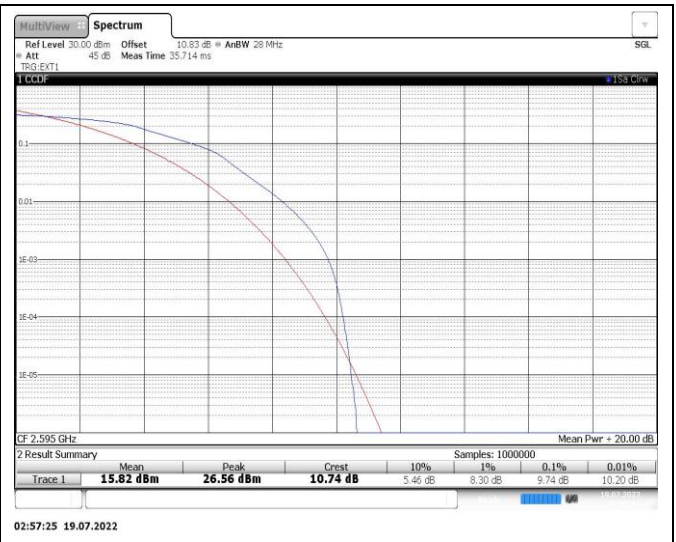

Band38-5MHz-16QAM-38000-25RB#0