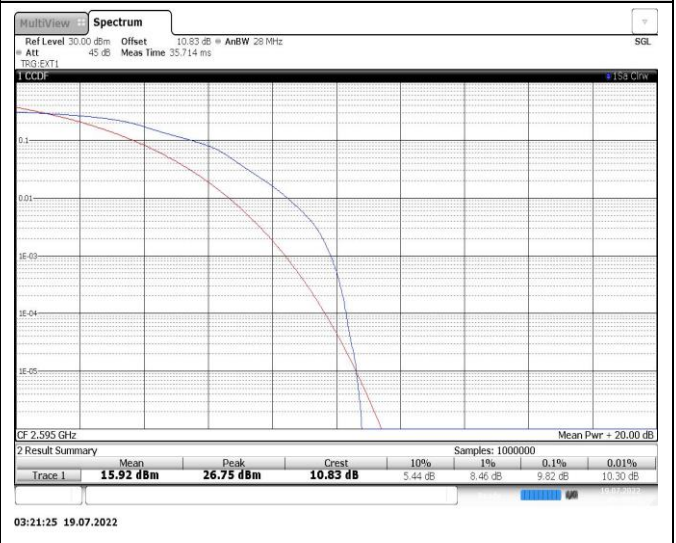

Band38-5MHz-QPSK-38000-25RB#0

Band38-5MHz-16QAM-38000-25RB#0

Band38-10MHz-QPSK-38000-50RB#0

Band38-10MHz-16QAM-38000-50RB#0

Band38-15MHz-QPSK-38000-75RB#0

Band38-15MHz-16QAM-38000-75RB#0

Band38-20MHz-QPSK-38000-100RB#0