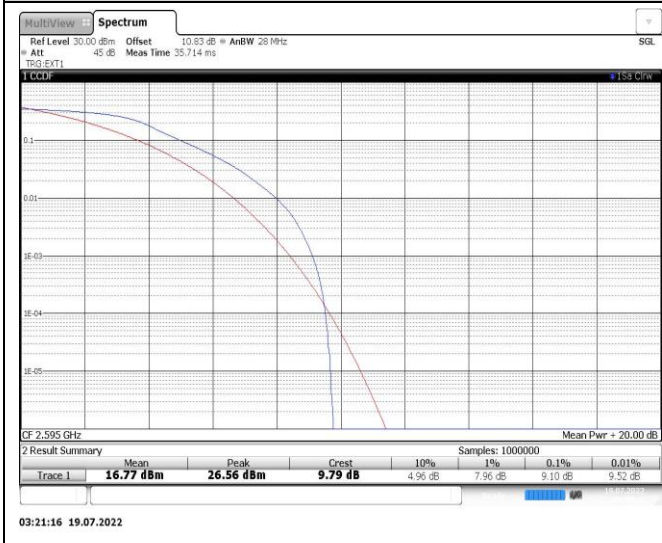

Band38-5MHz-QPSK-38000-25RB#0

Band38-5MHz-16QAM-38000-25RB#0

Band38-10MHz-QPSK-38000-50RB#0

Band38-10MHz-16QAM-38000-50RB#0

Band38-15MHz-QPSK-38000-75RB#0

Band38-15MHz-16QAM-38000-75RB#0

Band38-20MHz-QPSK-38000-100RB#0