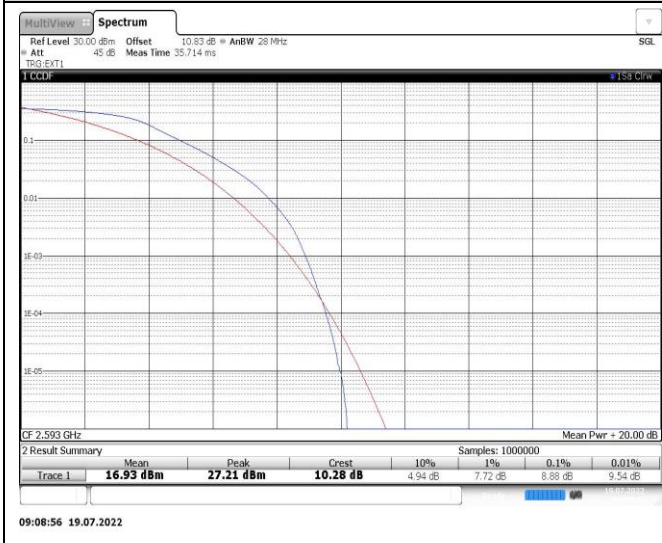

Band38-20MHz-16QAM-38000-100RB#0

Band41-5MHz-QPSK-40620-25RB#0

Band41-5MHz-16QAM-40620-25RB#0

Band41-10MHz-QPSK-40620-50RB#0

Band41-10MHz-16QAM-40620-50RB#0

Band41-15MHz-QPSK-40620-75RB#0

Band41-15MHz-16QAM-40620-75RB#0