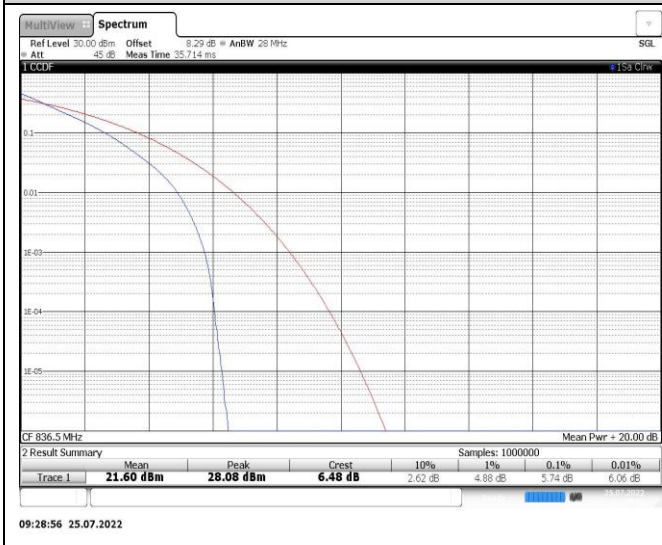

Band26-5MHz-16QAM-26915-25RB#0

Band26-10MHz-QPSK-26740-50RB#0

Band26-10MHz-QPSK-26915-50RB#0

Band26-10MHz-16QAM-26740-50RB#0

Band26-10MHz-16QAM-26915-50RB#0

Band26-15MHz-QPSK-26915-75RB#0

Band26-15MHz-16QAM-26915-75RB#0