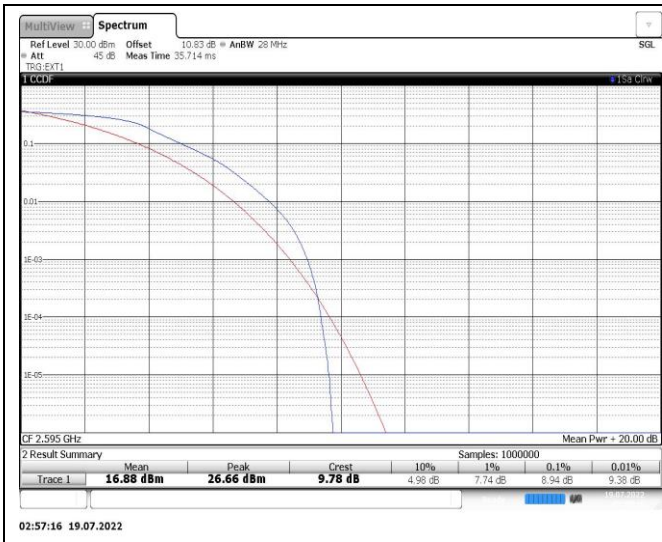

Band38-5MHz-QPSK-38000-25RB#0