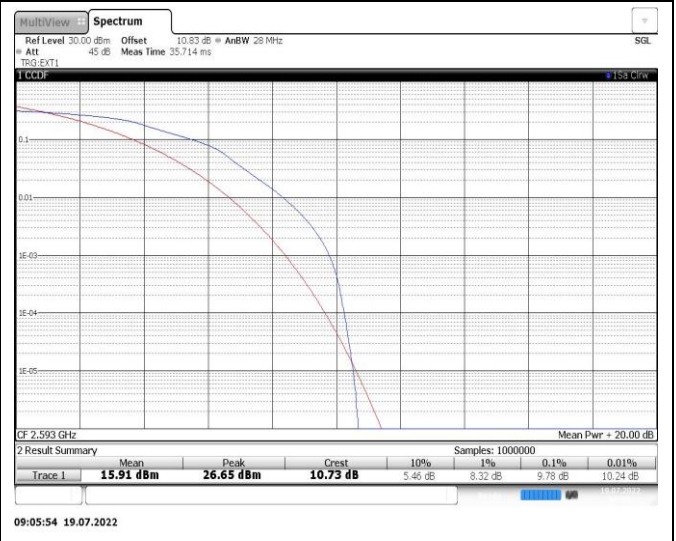

Band38-20MHz-16QAM-38000-100RB#0

Band41-5MHz-QPSK-40620-25RB#0

Band41-5MHz-16QAM-40620-25RB#0

Band41-10MHz-QPSK-40620-50RB#0

Band41-10MHz-16QAM-40620-50RB#0

Band41-15MHz-QPSK-40620-75RB#0

Band41-15MHz-16QAM-40620-75RB#0