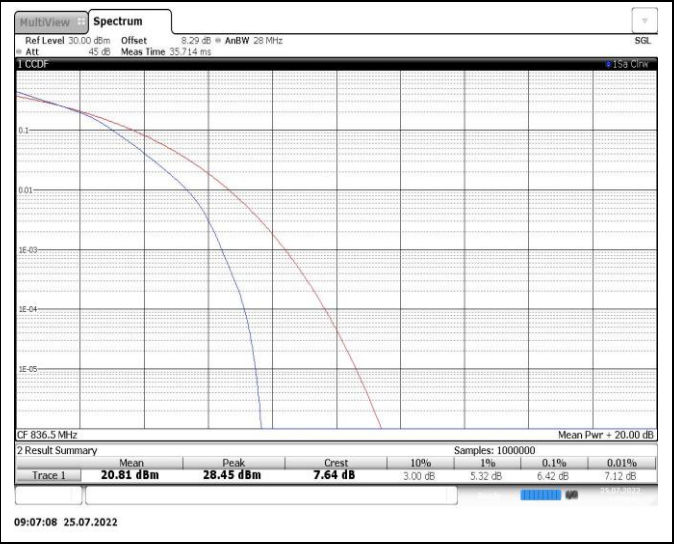

Band26-5MHz-16QAM-26915-25RB#0

Band26-10MHz-QPSK-26740-50RB#0

Band26-10MHz-QPSK-26915-50RB#0

Band26-10MHz-16QAM-26740-50RB#0

Band26-10MHz-16QAM-26915-50RB#0

Band26-15MHz-QPSK-26915-75RB#0

Band26-15MHz-16QAM-26915-75RB#0