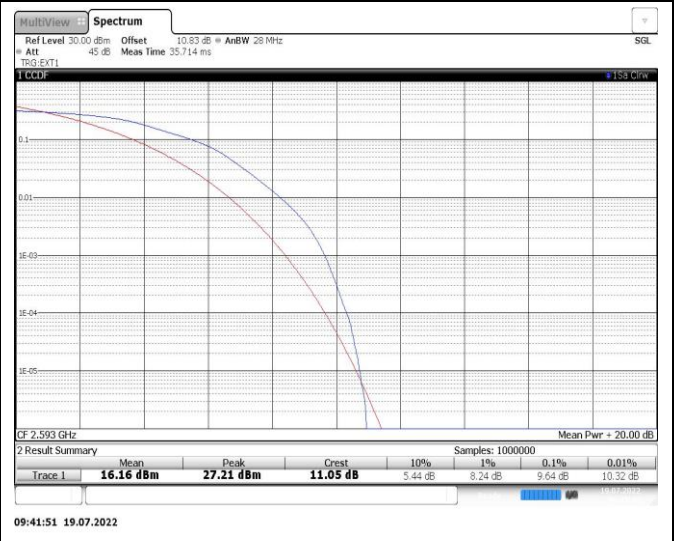

Band41-20MHz-QPSK-40620-100RB#0

Band41-20MHz-16QAM-40620-100RB#0