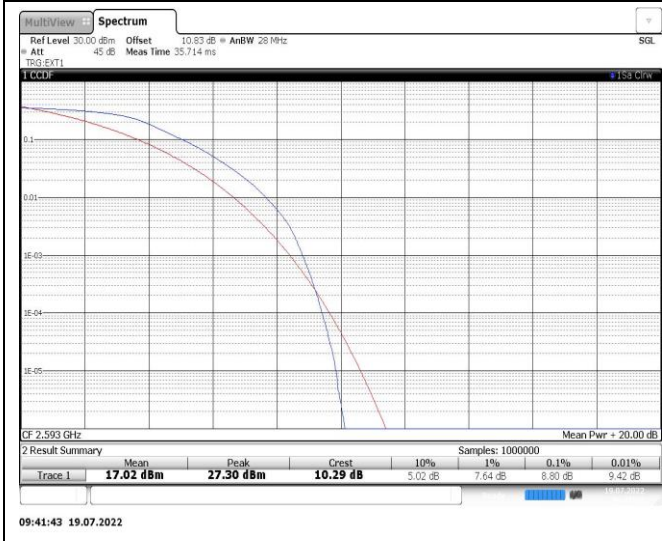

Band41-20MHz-QPSK-40620-100RB#0

Band41-20MHz-16QAM-40620-100RB#0