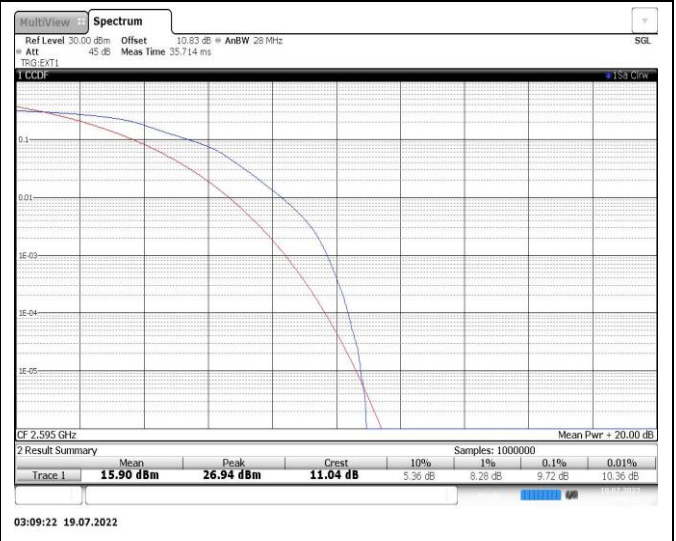

Band38-10MHz-16QAM-38000-50RB#0