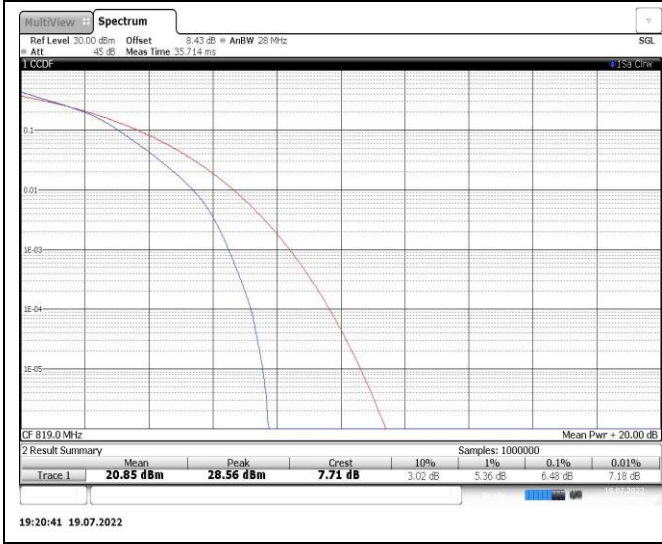

Band26-5MHz-16QAM-26915-25RB#0

Band26-10MHz-QPSK-26740-50RB#0

Band26-10MHz-QPSK-26915-50RB#0

Band26-10MHz-16QAM-26740-50RB#0

Band26-10MHz-16QAM-26915-50RB#0

Band26-15MHz-QPSK-26915-75RB#0

Band26-15MHz-16QAM-26915-75RB#0