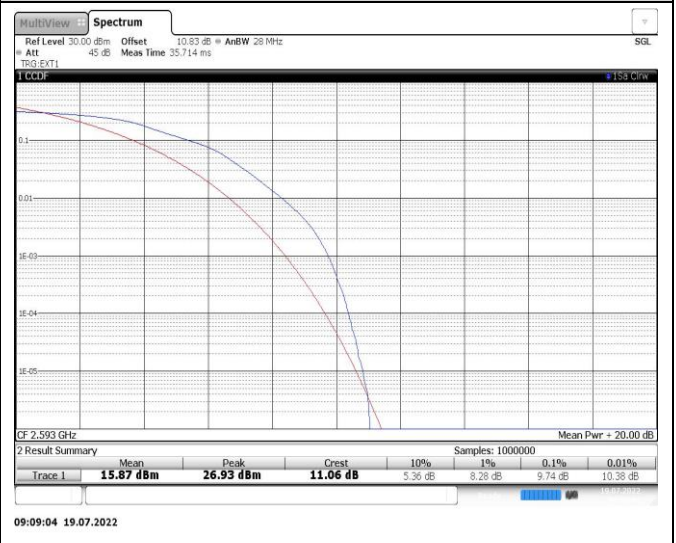

Band38-20MHz-16QAM-38000-100RB#0

Band41-5MHz-QPSK-40620-25RB#0

Band41-5MHz-16QAM-40620-25RB#0

Band41-10MHz-QPSK-40620-50RB#0

Band41-10MHz-16QAM-40620-50RB#0

Band41-15MHz-QPSK-40620-75RB#0

Band41-15MHz-16QAM-40620-75RB#0