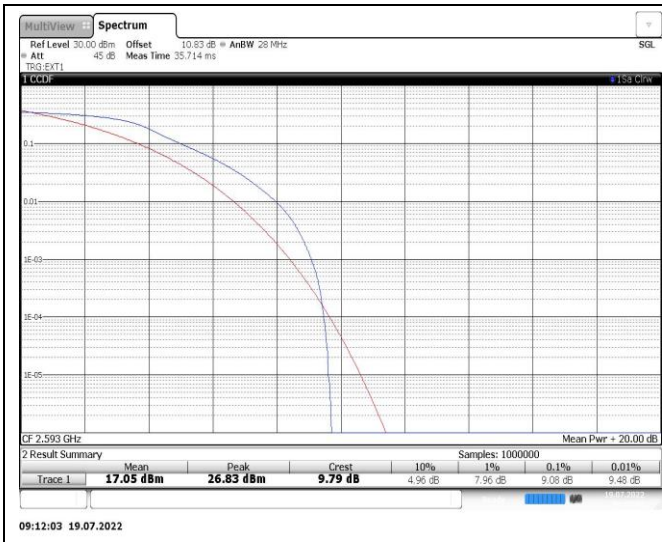

Band38-20MHz-16QAM-38000-100RB#0

Band41-5MHz-QPSK-40620-25RB#0

Band41-5MHz-16QAM-40620-25RB#0

Band41-10MHz-QPSK-40620-50RB#0

Band41-10MHz-16QAM-40620-50RB#0

Band41-15MHz-QPSK-40620-75RB#0

Band41-15MHz-16QAM-40620-75RB#0