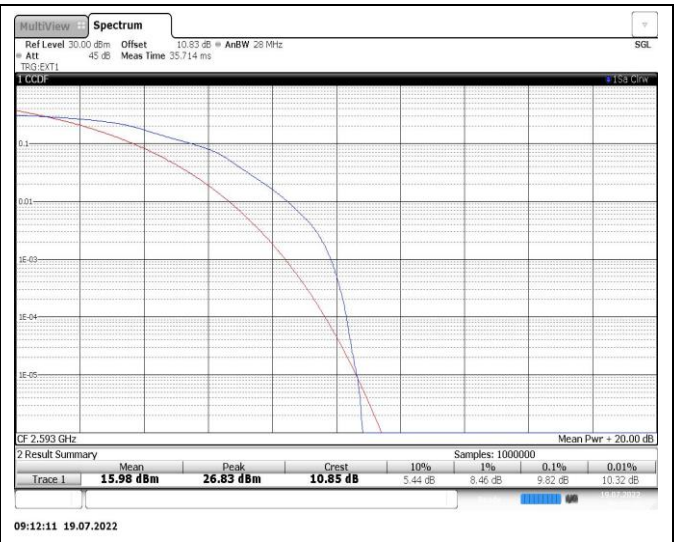

Band38-20MHz-16QAM-38000-100RB#0

Band41-5MHz-QPSK-40620-25RB#0

Band41-5MHz-16QAM-40620-25RB#0

Band41-10MHz-QPSK-40620-50RB#0

Band41-10MHz-16QAM-40620-50RB#0

Band41-15MHz-QPSK-40620-75RB#0

Band41-15MHz-16QAM-40620-75RB#0