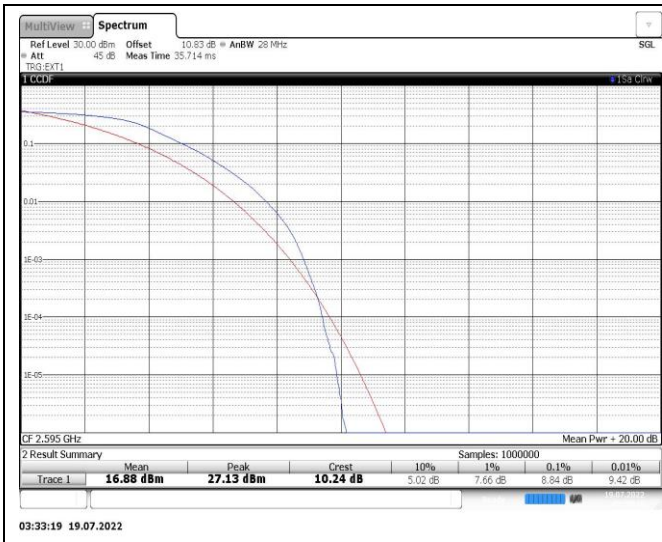

Band38-20MHz-QPSK-38000-100RB#0