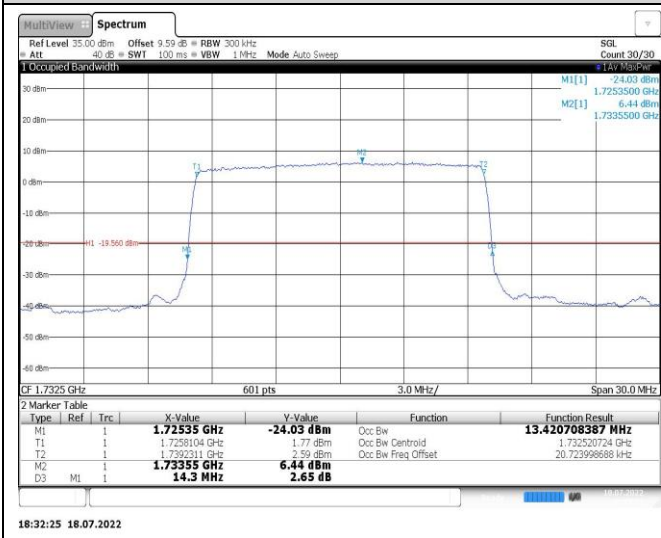

Band4-3MHz-QPSK-20175-15RB#0

Band4-3MHz-16QAM-20175-15RB#0

Band4-5MHz-QPSK-20175-25RB#0

Band4-5MHz-16QAM-20175-25RB#0

Band4-10MHz-QPSK-20175-50RB#0

Band4-10MHz-16QAM-20175-50RB#0

Band4-15MHz-QPSK-20175-75RB#0

Band4-15MHz-16QAM-20175-75RB#0

Band4-20MHz-QPSK-20175-100RB#0

Band4-20MHz-16QAM-20175-100RB#0