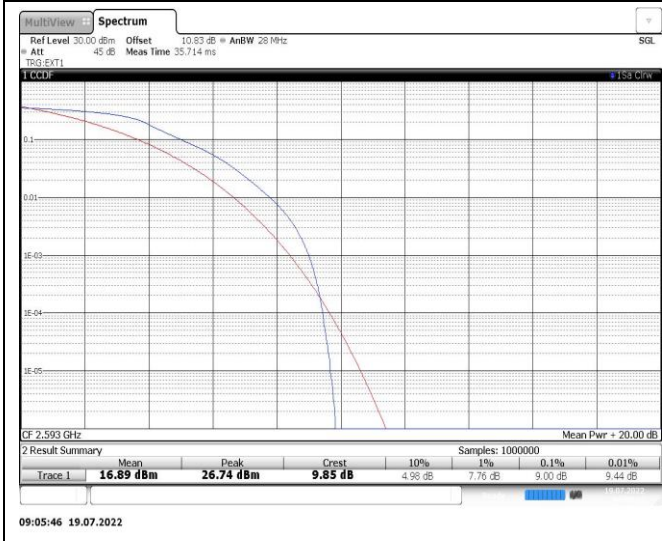

Band41-5MHz-QPSK-40620-25RB#0