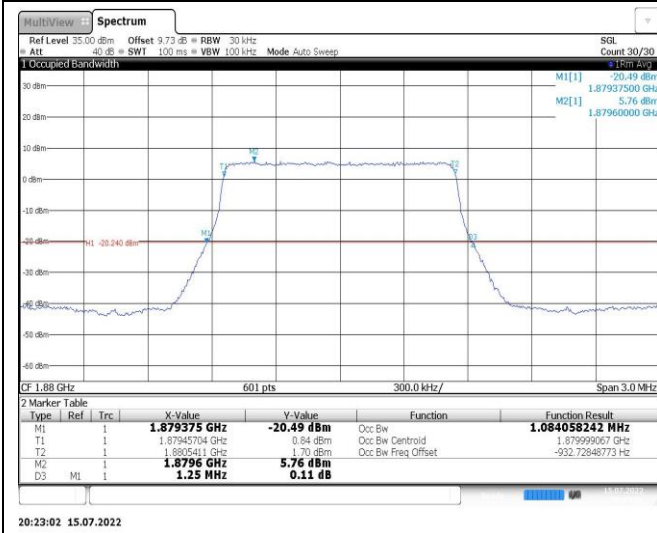

Test Graphs

Band2-1.4MHz-QPSK-18900-6RB#0