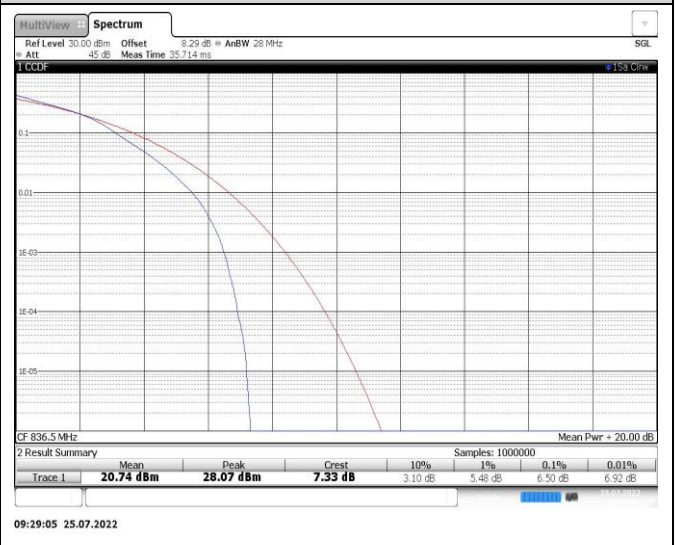

Band26-5MHz-16QAM-26915-25RB#0

Band26-10MHz-QPSK-26740-50RB#0

Band26-10MHz-QPSK-26915-50RB#0

Band26-10MHz-16QAM-26740-50RB#0

Band26-10MHz-16QAM-26915-50RB#0

Band26-15MHz-QPSK-26915-75RB#0

Band26-15MHz-16QAM-26915-75RB#0