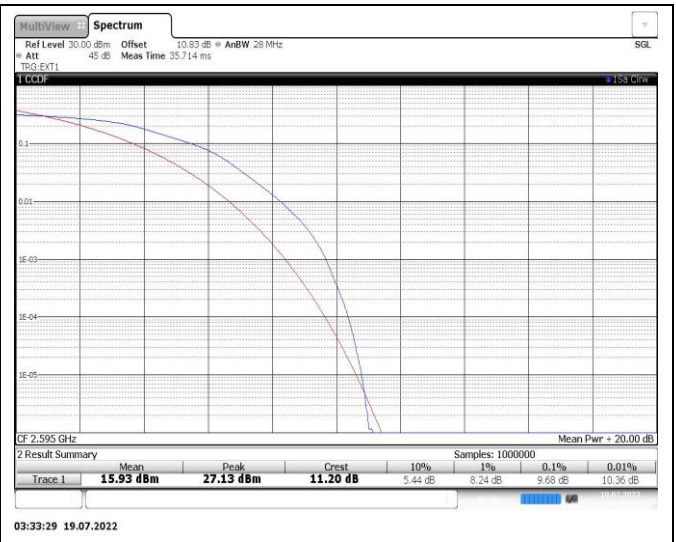

Band38-20MHz-16QAM-38000-100RB#0